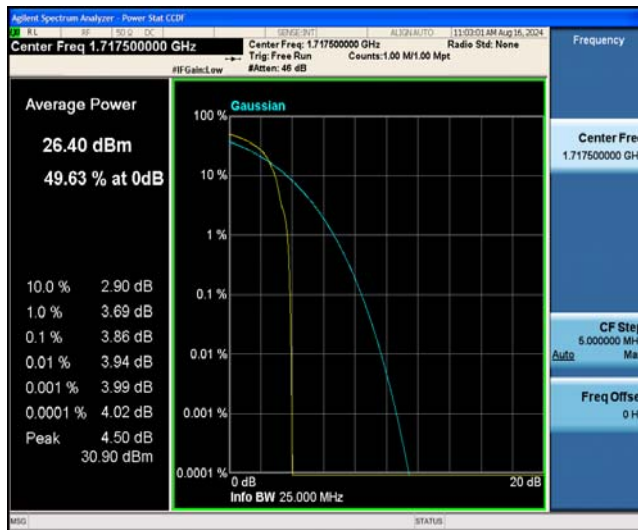

Band66-15MHz-16QAM-132047-27RB#0

Band66-15MHz-16QAM-132322-1RB#0