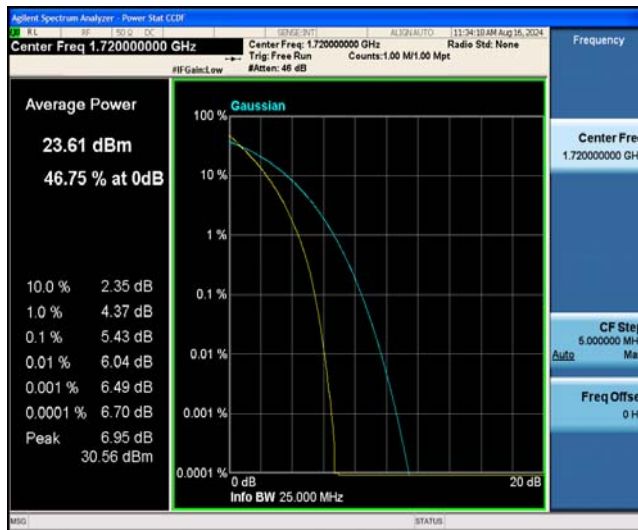

Band66-20MHz-QPSK-132072-100RB#0

Band66-20MHz-QPSK-132322-1RB#0