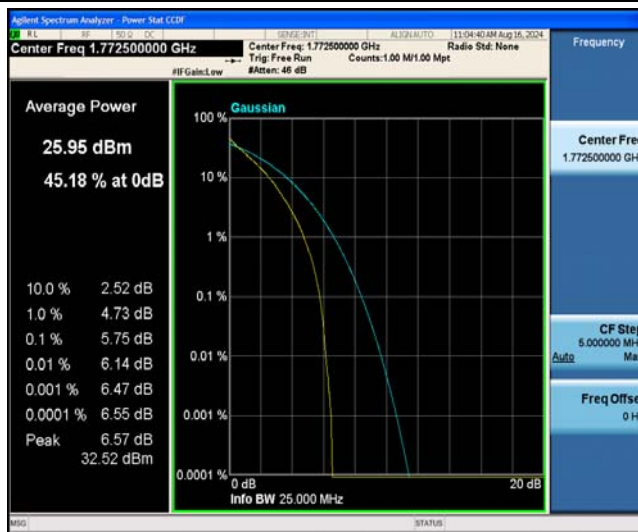

Band66-10MHz-16QAM-132622-27RB#0

Band66-15MHz-QPSK-132047-1RB#0

Band66-15MHz-QPSK-132047-75RB#0

Band66-15MHz-QPSK-132322-1RB#0

Band66-15MHz-QPSK-132322-75RB#0

Band66-15MHz-QPSK-132597-1RB#0

Band66-15MHz-QPSK-132597-75RB#0