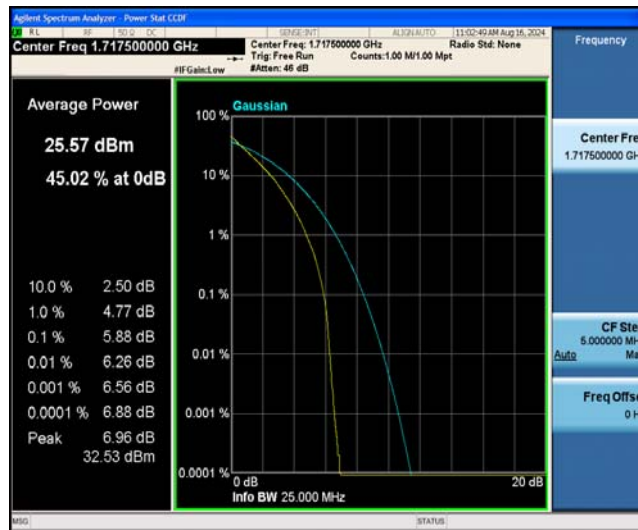

Band66-15MHz-QPSK-132047-75RB#0

Band66-15MHz-QPSK-132322-1RB#0