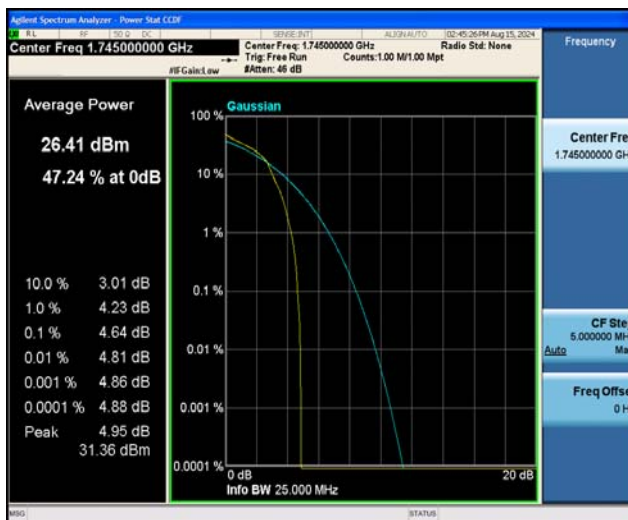

Band66-1.4MHz-QPSK-132322-1RB#0

Band66-1.4MHz-QPSK-132322-6RB#0

Band66-1.4MHz-QPSK-132665-1RB#0

Band66-1.4MHz-QPSK-132665-6RB#0

Band66-1.4MHz-16QAM-131979-1RB#0

Band66-1.4MHz-16QAM-131979-6RB#0

Band66-1.4MHz-16QAM-132322-1RB#0