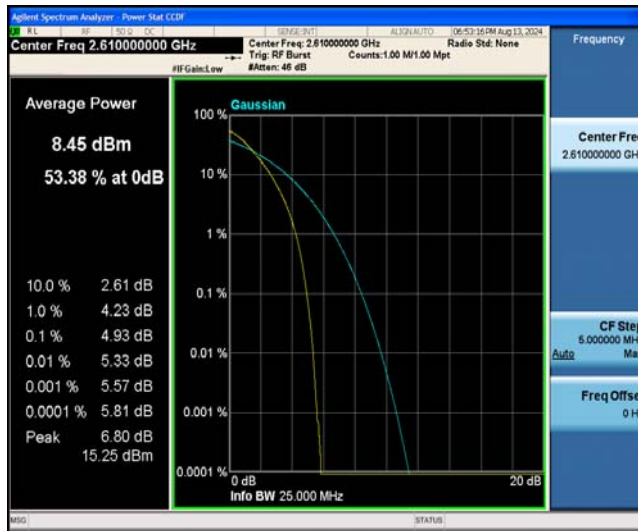

Band38-20MHz-QPSK-38150-100RB#0

Band38-20MHz-16QAM-37850-1RB#0