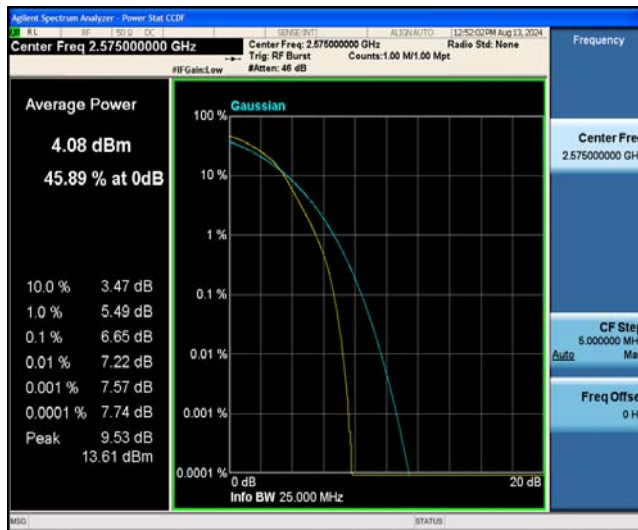

Band38-10MHz-16QAM-37800-1RB#0

Band38-10MHz-16QAM-37800-27RB#0