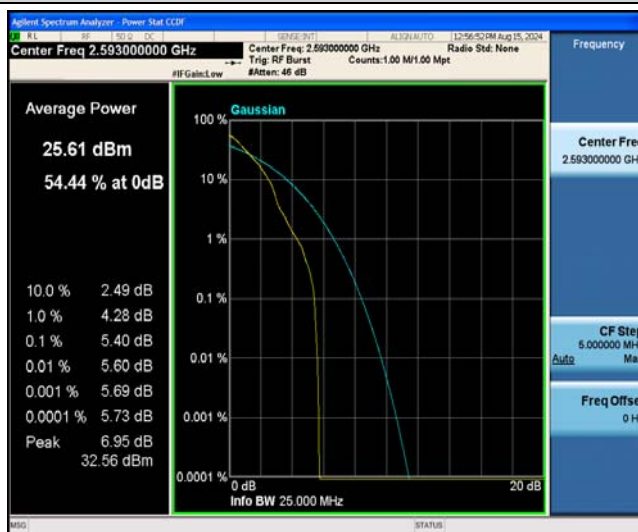

Band41-10MHz-16QAM-41540-1RB#0

Band41-10MHz-16QAM-41540-27RB#0

Band41-15MHz-QPSK-39725-1RB#0

Band41-15MHz-QPSK-39725-75RB#0

Band41-15MHz-QPSK-40620-1RB#0

Band41-15MHz-QPSK-40620-75RB#0

Band41-15MHz-QPSK-41515-1RB#0