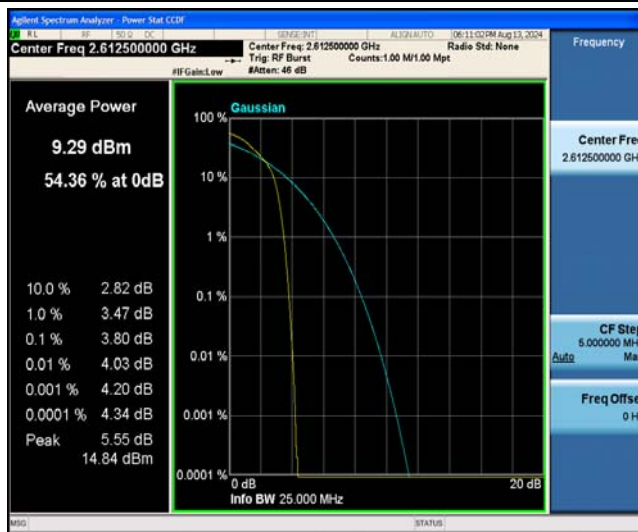

Band38-15MHz-QPSK-37825-75RB#0

Band38-15MHz-QPSK-38000-1RB#0

Band38-15MHz-QPSK-38000-75RB#0

Band38-15MHz-QPSK-38175-1RB#0

Band38-15MHz-QPSK-38175-75RB#0

Band38-15MHz-16QAM-37825-1RB#0

Band38-15MHz-16QAM-37825-27RB#0