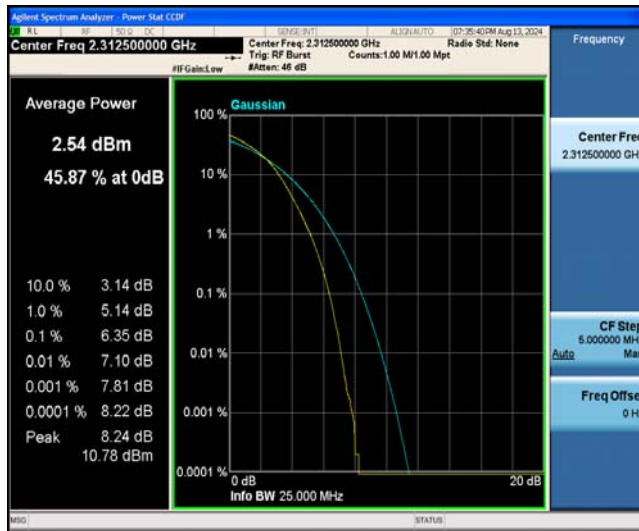

Band40-5MHz-16QAM-38725-1RB#0

Band40-5MHz-16QAM-38725-25RB#0

Band40-5MHz-16QAM-38750-1RB#0

Band40-5MHz-16QAM-38750-25RB#0

Band40-5MHz-16QAM-38775-1RB#0

Band40-5MHz-16QAM-38775-25RB#0

Band40-5MHz-16QAM-39175-1RB#0