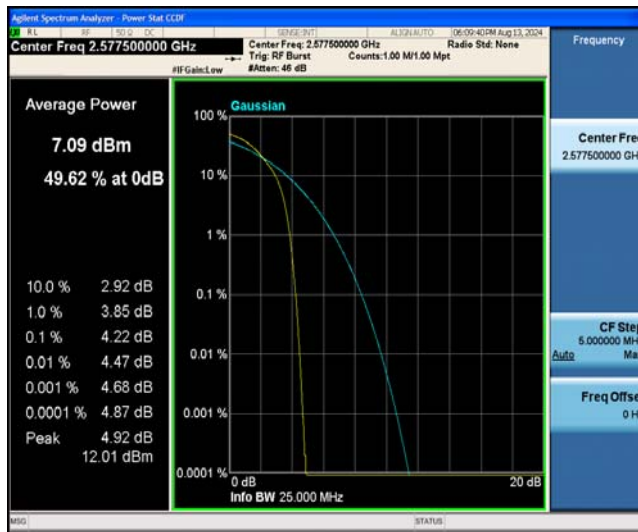

Band38-15MHz-QPSK-37825-75RB#0

Band38-15MHz-QPSK-38000-1RB#0

Band38-15MHz-QPSK-38000-75RB#0

Band38-15MHz-QPSK-38175-1RB#0

Band38-15MHz-QPSK-38175-75RB#0

Band38-15MHz-16QAM-37825-1RB#0

Band38-15MHz-16QAM-37825-27RB#0