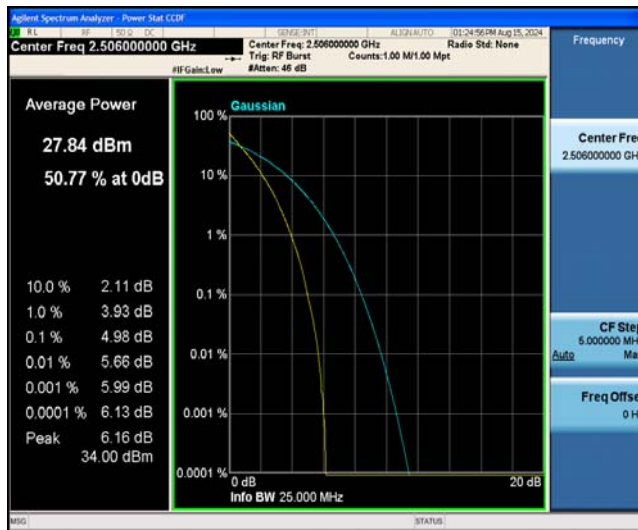

Band41-20MHz-QPSK-39750-100RB#0

Band41-20MHz-QPSK-40620-1RB#0