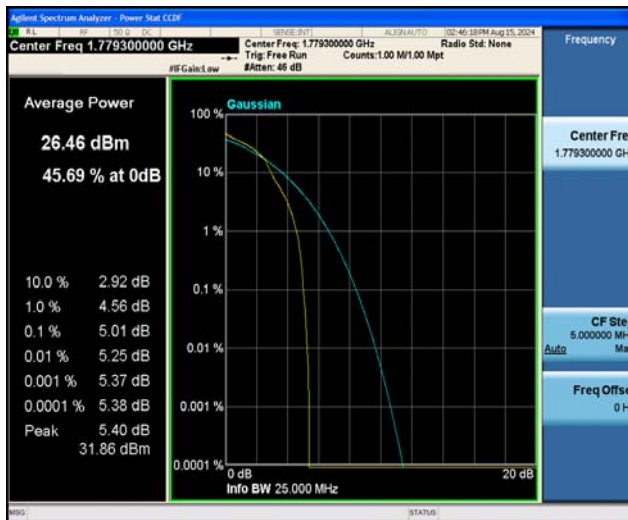

Band66-1.4MHz-16QAM-132665-1RB#0

Band66-1.4MHz-16QAM-132665-6RB#0