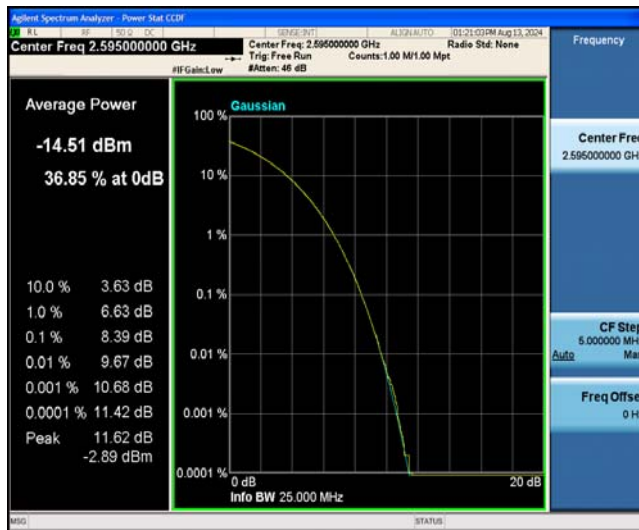

Band38-10MHz-16QAM-37800-1RB#0

Band38-10MHz-16QAM-37800-27RB#0

Band38-10MHz-16QAM-38000-1RB#0

Band38-10MHz-16QAM-38000-27RB#0

Band38-10MHz-16QAM-38200-1RB#0

Band38-10MHz-16QAM-38200-27RB#0

Band38-15MHz-QPSK-37825-1RB#0