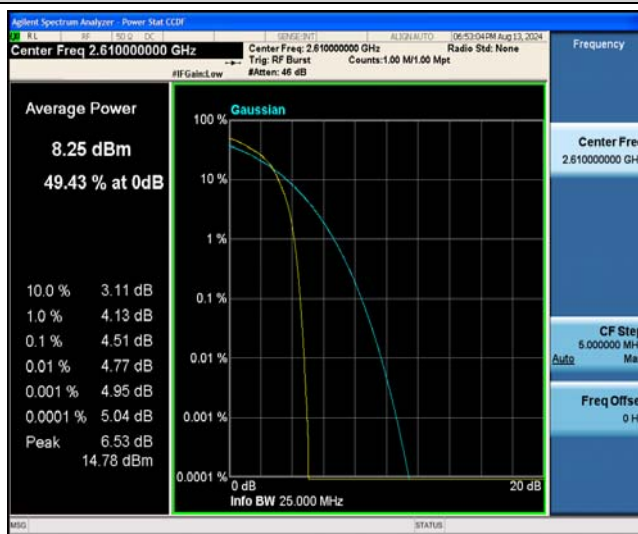

Band38-20MHz-16QAM-38150-1RB#0

Band38-20MHz-16QAM-38150-27RB#0