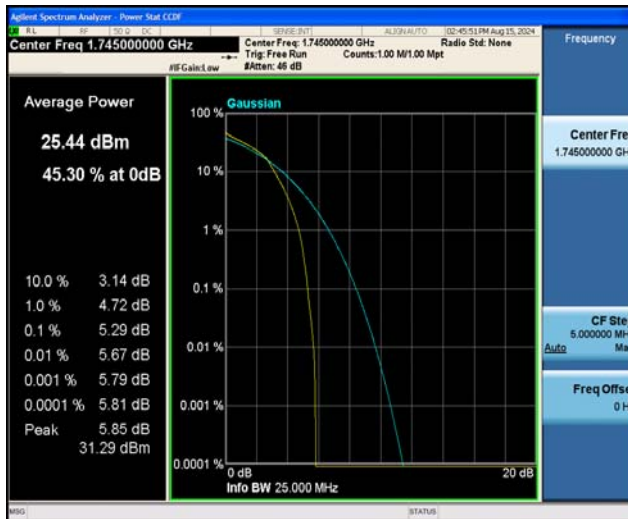

Band66-1.4MHz-16QAM-132322-6RB#0

Band66-1.4MHz-16QAM-132665-1RB#0