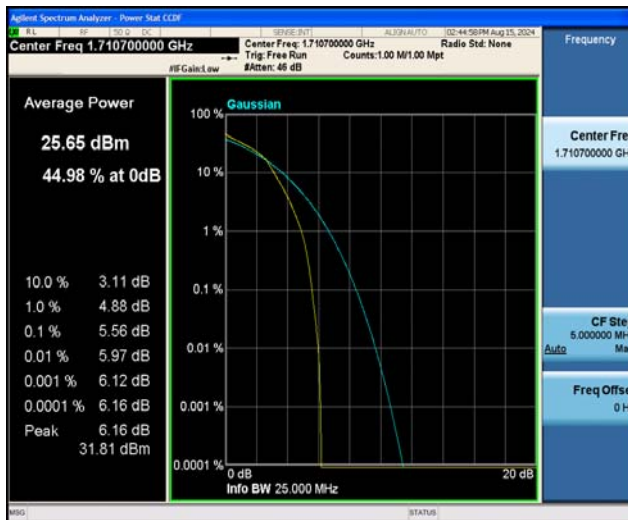

Band66-1.4MHz-QPSK-132322-1RB#0

Band66-1.4MHz-QPSK-132322-6RB#0

Band66-1.4MHz-QPSK-132665-1RB#0

Band66-1.4MHz-QPSK-132665-6RB#0

Band66-1.4MHz-16QAM-131979-1RB#0

Band66-1.4MHz-16QAM-131979-6RB#0

Band66-1.4MHz-16QAM-132322-1RB#0