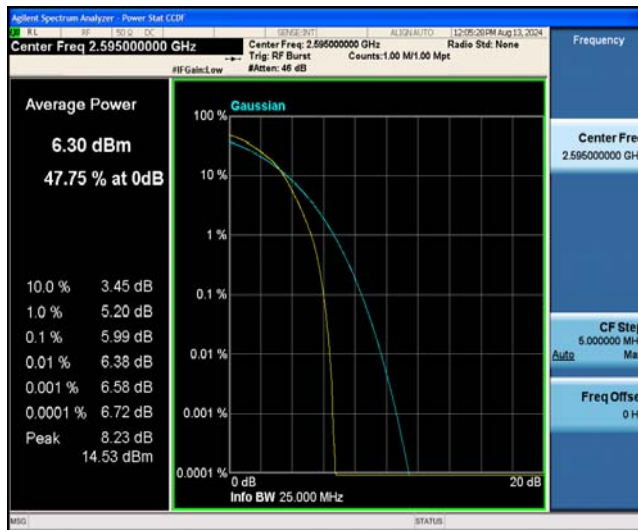

Band38-5MHz-QPSK-38225-1RB#0

Band38-5MHz-QPSK-38225-25RB#0

Band38-5MHz-16QAM-3775-1RB#0

Band38-5MHz-16QAM-3775-25RB#0

Band38-5MHz-16QAM-38000-1RB#0

Band38-5MHz-16QAM-38000-25RB#0

Band38-5MHz-16QAM-38225-1RB#0