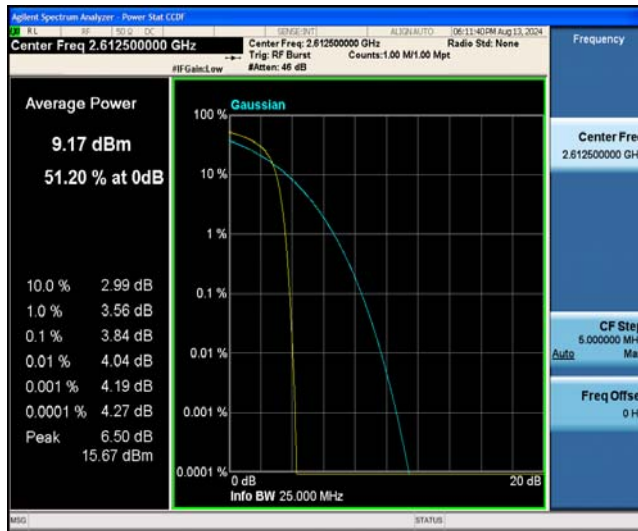

Band38-15MHz-16QAM-38000-1RB#0

Band38-15MHz-16QAM-38000-27RB#0

Band38-15MHz-16QAM-38175-1RB#0

Band38-15MHz-16QAM-38175-27RB#0

Band38-20MHz-QPSK-37850-1RB#0

Band38-20MHz-QPSK-37850-100RB#0

Band38-20MHz-QPSK-38000-1RB#0