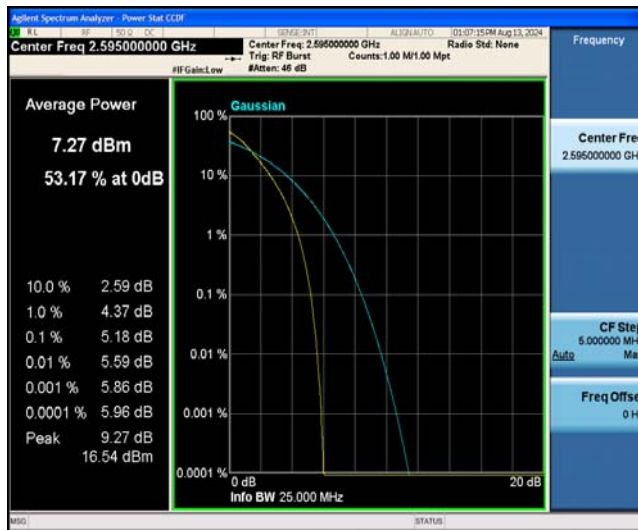

Band38-5MHz-16QAM-38225-25RB#0

Band38-10MHz-QPSK-37800-1RB#0

Band38-10MHz-QPSK-37800-50RB#0

Band38-10MHz-QPSK-38000-1RB#0

Band38-10MHz-QPSK-38000-50RB#0

Band38-10MHz-QPSK-38200-1RB#0

Band38-10MHz-QPSK-38200-50RB#0