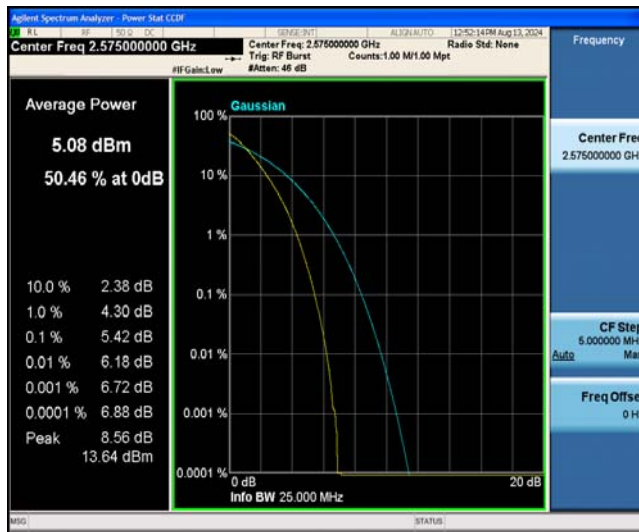

Band38-10MHz-QPSK-37800-50RB#0

Band38-10MHz-QPSK-38000-1RB#0