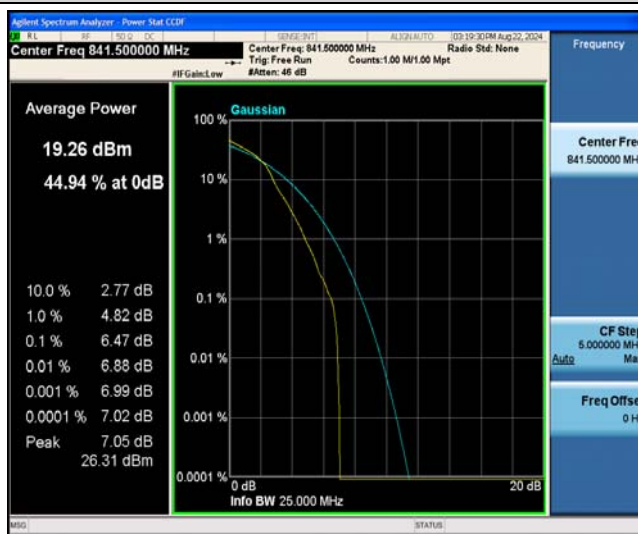

Band26-15MHz-16QAM-26915-27RB#0

Band26-15MHz-16QAM-26965-1RB#0

Band26-15MHz-16QAM-26965-27RB#0

Band38-5MHz-QPSK-37775-1RB#0

Band38-5MHz-QPSK-37775-25RB#0

Band38-5MHz-QPSK-38000-1RB#0

Band38-5MHz-QPSK-38000-25RB#0