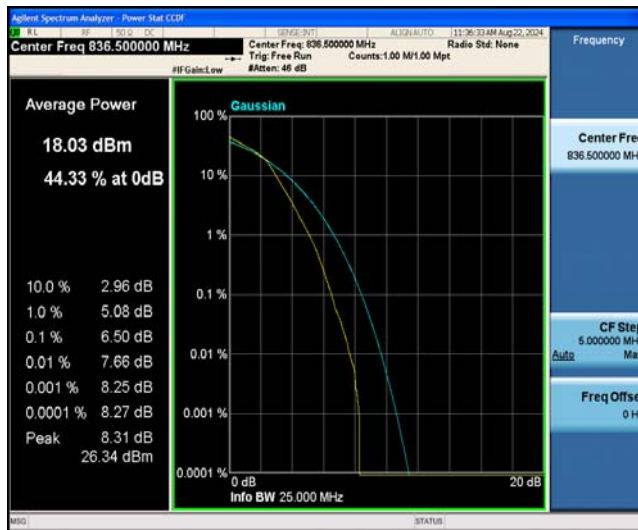

Band26-1.4MHz-QPSK-27033-6RB#0

Band26-1.4MHz-16QAM-26797-1RB#0

Band26-1.4MHz-16QAM-26797-6RB#0

Band26-1.4MHz-16QAM-26915-1RB#0

Band26-1.4MHz-16QAM-26915-6RB#0

Band26-1.4MHz-16QAM-27033-1RB#0

Band26-1.4MHz-16QAM-27033-6RB#0