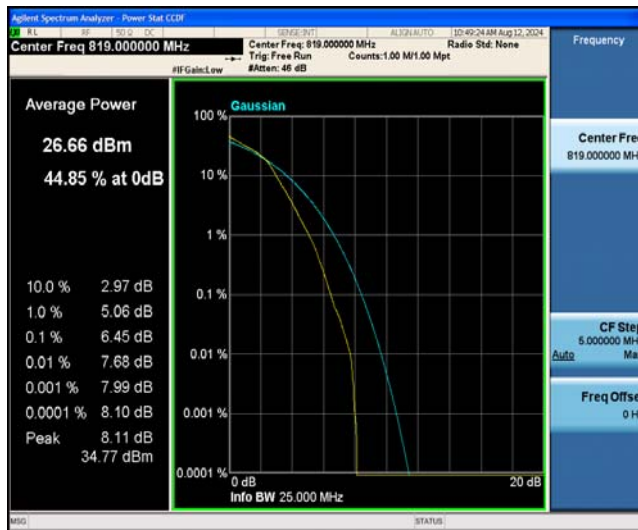

Band26-1.4MHz-QPSK-26783-6RB#0

Band26-1.4MHz-16QAM-26697-1RB#0

Band26-1.4MHz-16QAM-26697-6RB#0

Band26-1.4MHz-16QAM-26740-1RB#0

Band26-1.4MHz-16QAM-26740-6RB#0

Band26-1.4MHz-16QAM-26783-1RB#0

Band26-1.4MHz-16QAM-26783-6RB#0