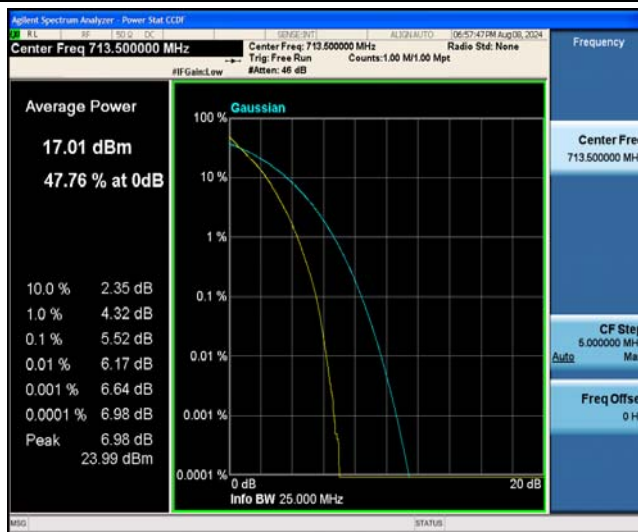

Band12-5MHz-QPSK-23155-25RB#0

Band12-5MHz-16QAM-23035-1RB#0