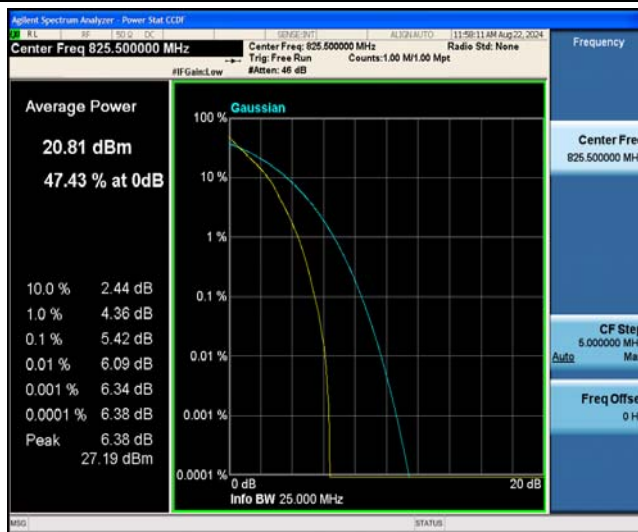

Band26-3MHz-QPSK-26805-15RB#0

Band26-3MHz-QPSK-26915-1RB#0