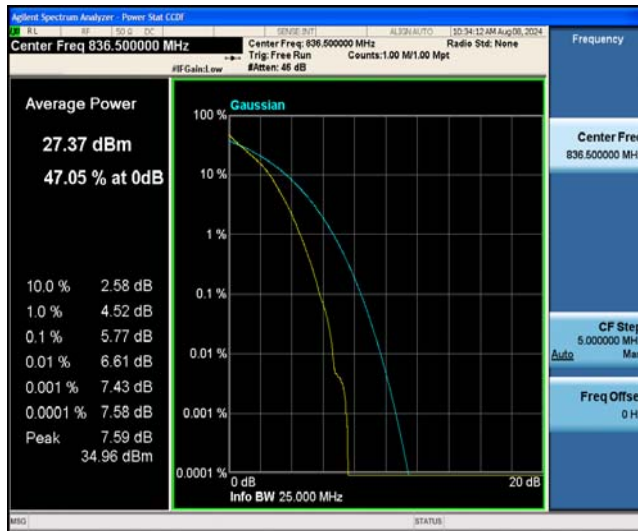

Band5-1.4MHz-QPSK-20525-6RB#0

Band5-1.4MHz-QPSK-20643-1RB#0