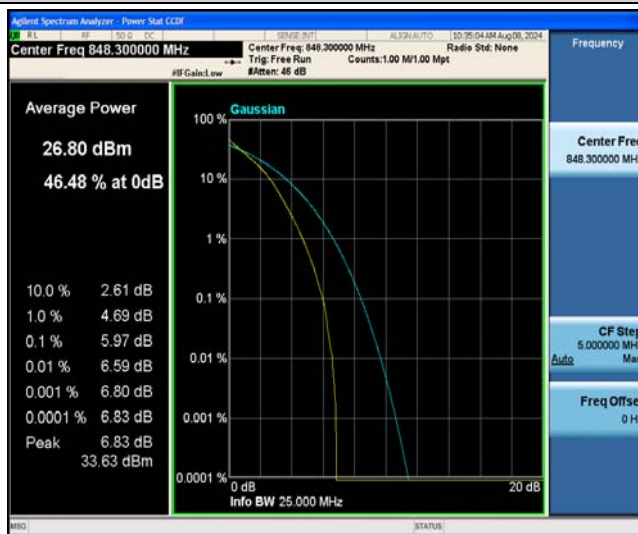

Band5-1.4MHz-QPSK-20643-6RB#0

Band5-1.4MHz-16QAM-20407-1RB#0