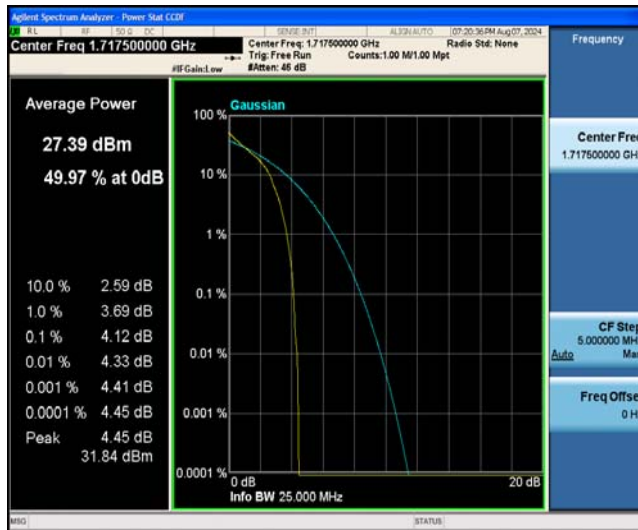

Band4-10MHz-16QAM-20175-1RB#0

Band4-10MHz-16QAM-20175-27RB#0

Band4-10MHz-16QAM-20350-1RB#0

Band4-10MHz-16QAM-20350-27RB#0

Band4-15MHz-QPSK-20025-1RB#0

Band4-15MHz-QPSK-20025-75RB#0

Band4-15MHz-QPSK-20175-1RB#0