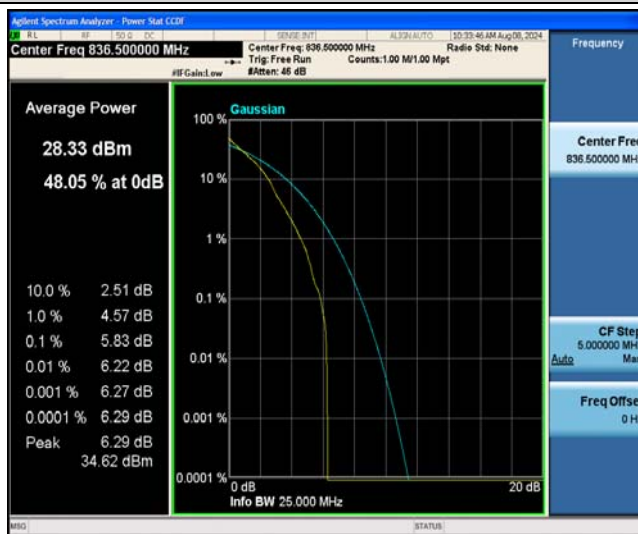

Band4-15MHz-16QAM-20325-1RB#0

Band4-15MHz-16QAM-20325-27RB#0

Band4-20MHz-QPSK-20300-100RB#0

Band4-20MHz-16QAM-20300-100RB#0

Band5-1.4MHz-QPSK-20407-1RB#0

Band5-1.4MHz-QPSK-20407-6RB#0

Band5-1.4MHz-QPSK-20525-1RB#0