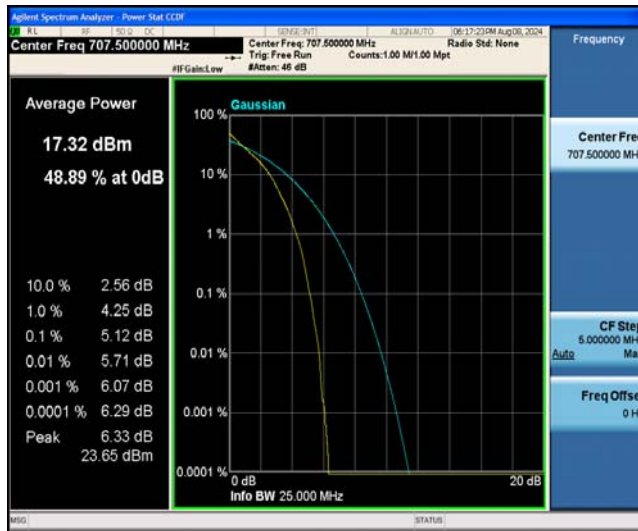

Band12-1.4MHz-QPSK-23095-6RB#0

Band12-1.4MHz-QPSK-23173-1RB#0