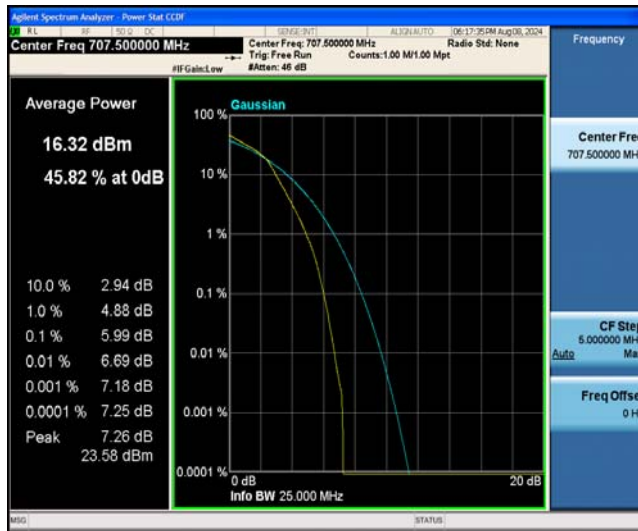

Band12-1.4MHz-QPSK-23095-6RB#0

Band12-1.4MHz-QPSK-23173-1RB#0

Band12-1.4MHz-QPSK-23173-6RB#0

Band12-1.4MHz-16QAM-23017-1RB#0

Band12-1.4MHz-16QAM-23017-6RB#0

Band12-1.4MHz-16QAM-23095-1RB#0

Band12-1.4MHz-16QAM-23095-6RB#0