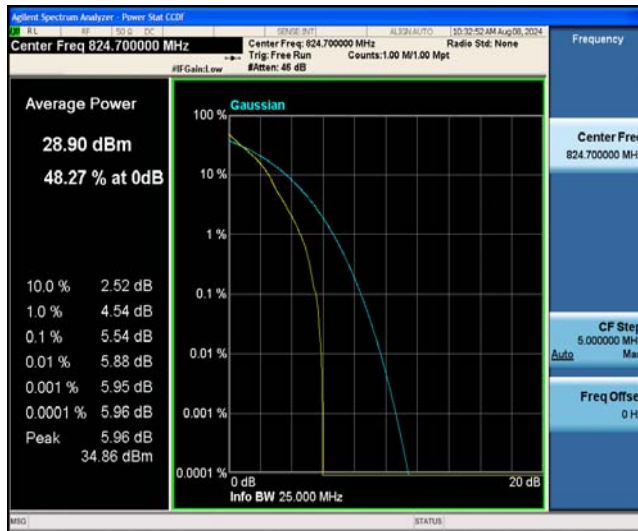

Band4-15MHz-16QAM-20325-1RB#0

Band4-15MHz-16QAM-20325-27RB#0

Band4-20MHz-QPSK-20300-100RB#0

Band4-20MHz-16QAM-20300-100RB#0

Band5-1.4MHz-QPSK-20407-1RB#0

Band5-1.4MHz-QPSK-20407-6RB#0

Band5-1.4MHz-QPSK-20525-1RB#0