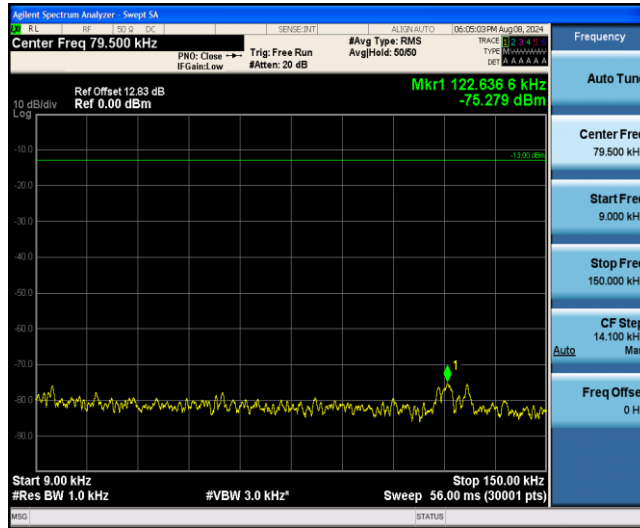

Band12-1.4MHz-16QAM-23095-1RB#0-Range2:0.15~30MHz

Band12-1.4MHz-16QAM-23095-1RB#0-Range3:30~1000MHz

Band12-1.4MHz-16QAM-23095-1RB#0-Range4:1000~10000MHz

Band12-1.4MHz-16QAM-23173-1RB#0-Range1:0.009~0.15MHz