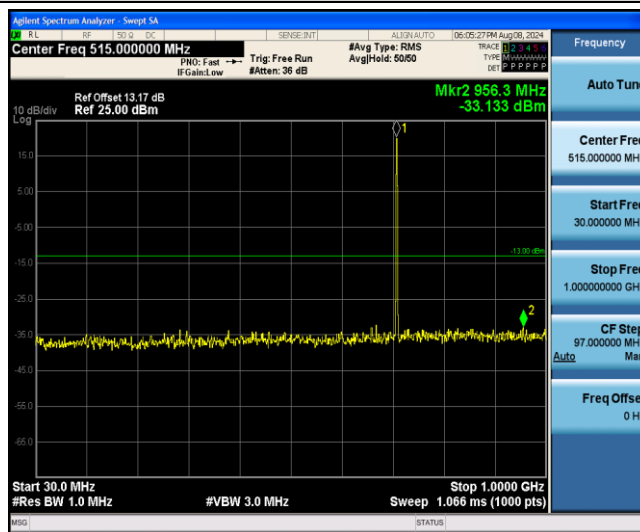

Band12-1.4MHz-16QAM-23173-1RB#0-Range3:30~1000MHz

Band12-1.4MHz-16QAM-23173-1RB#0-Range4:1000~10000MHz