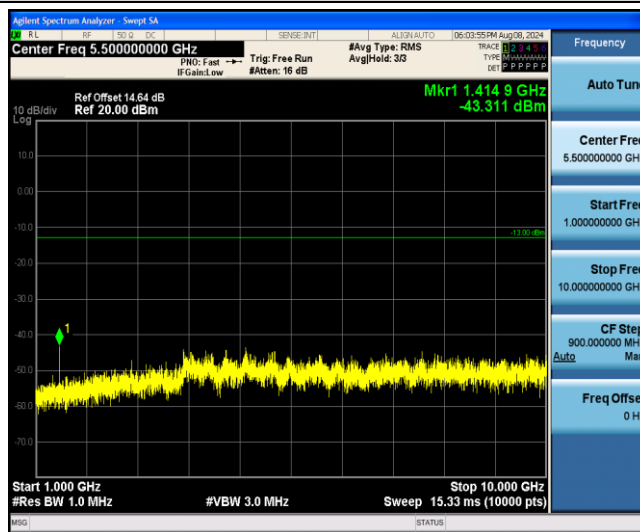

Band12-1.4MHz-16QAM-23095-1RB#0-Range4:1000~10000MHz

Band12-1.4MHz-16QAM-23173-1RB#0-Range1:0.009~0.15MHz