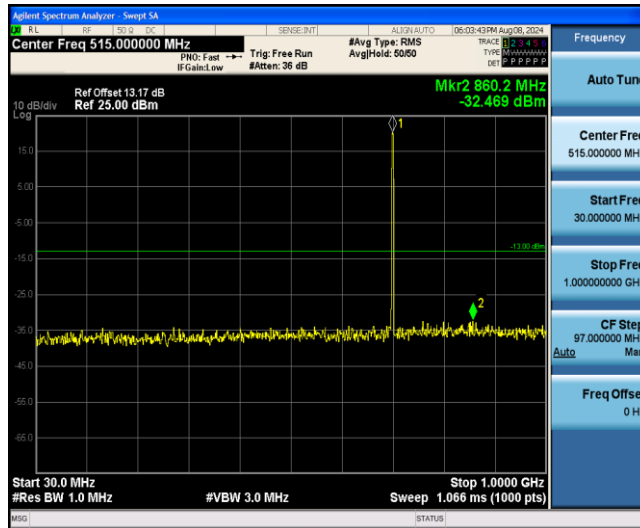

Band12-1.4MHz-16QAM-23095-1RB#0-Range3:30~1000MHz

Band12-1.4MHz-16QAM-23095-1RB#0-Range4:1000~10000MHz