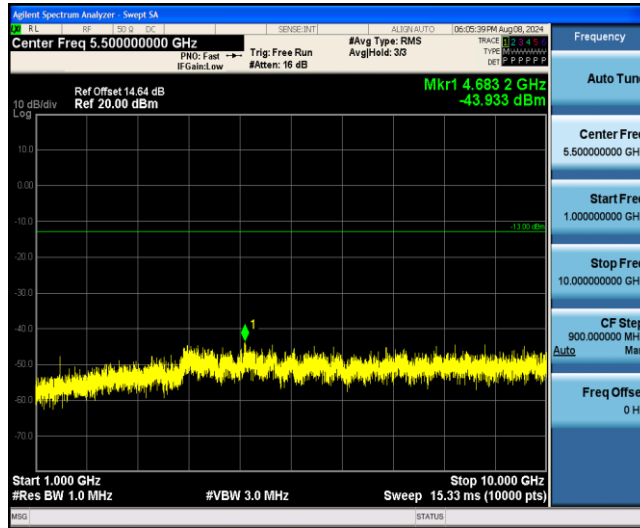

Band12-1.4MHz-16QAM-23173-1RB#0-Range4:1000~10000MHz

Band12-3MHz-QPSK-23025-1RB#0-Range1:0.009~0.15MHz