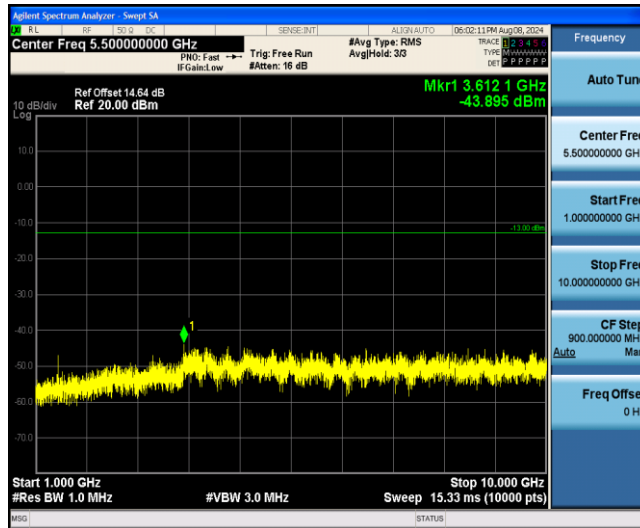

Band12-1.4MHz-16QAM-23017-1RB#0-Range4:1000~10000MHz

Band12-1.4MHz-16QAM-23095-1RB#0-Range1:0.009~0.15MHz