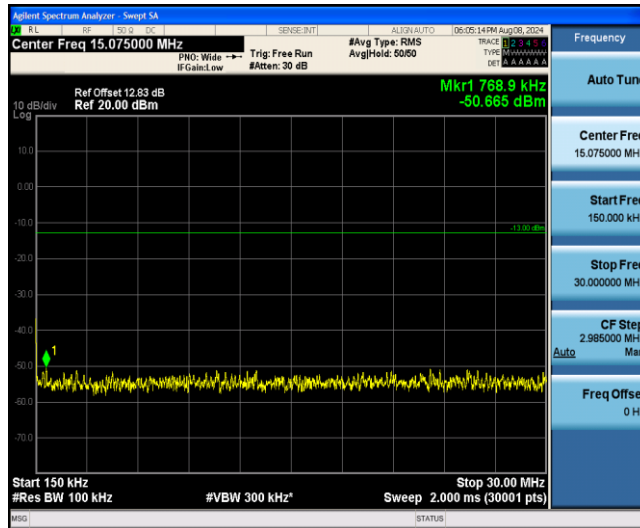

Band12-1.4MHz-16QAM-23173-1RB#0-Range2:0.15~30MHz

Band12-1.4MHz-16QAM-23173-1RB#0-Range3:30~1000MHz