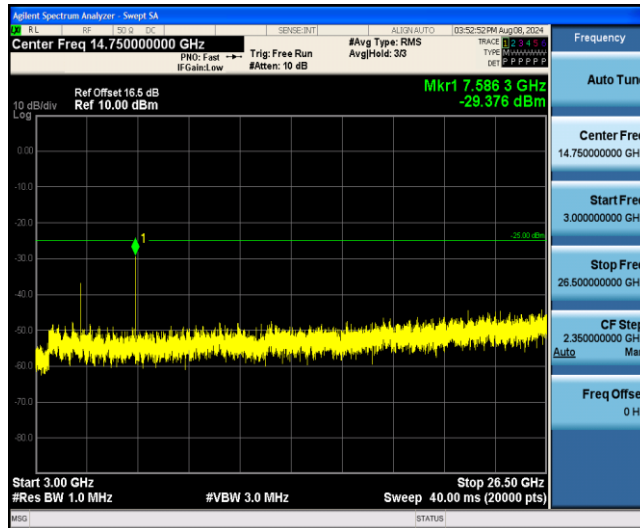

Band7-15MHz-QPSK-21100-1RB#0-Range5:3000~26500MHz

Band7-15MHz-QPSK-21375-1RB#0-Range1:0.009~0.15MHz