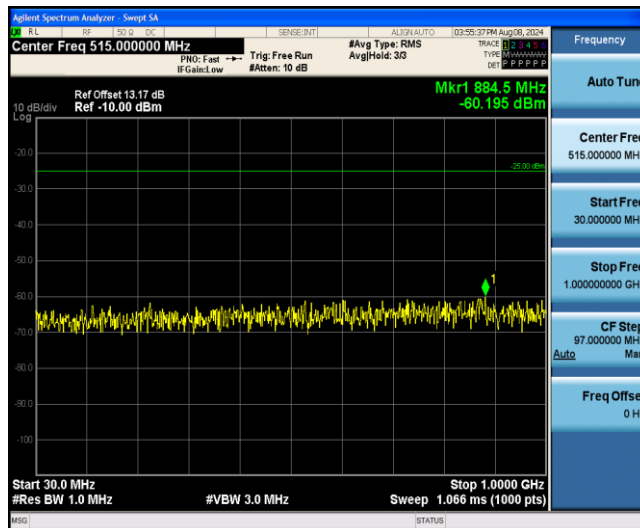

Band7-15MHz-16QAM-21100-1RB#0-Range4:1000~3000MHz

Band7-15MHz-16QAM-21100-1RB#0-Range5:3000~26500MHz

Band7-15MHz-16QAM-21375-1RB#0-Range1:0.009~0.15MHz

Band7-15MHz-16QAM-21375-1RB#0-Range2:0.15~30MHz

Band7-15MHz-16QAM-21375-1RB#0-Range3:30~1000MHz