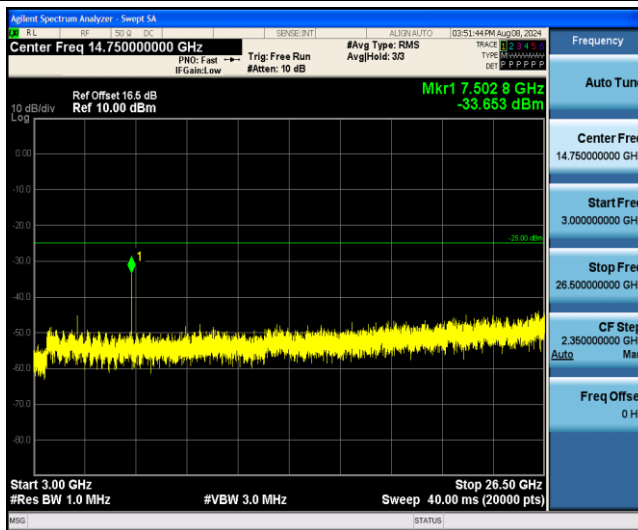

Band7-15MHz-16QAM-20825-1RB#0-Range5:3000~26500MHz

Band7-15MHz-16QAM-21100-1RB#0-Range1:0.009~0.15MHz