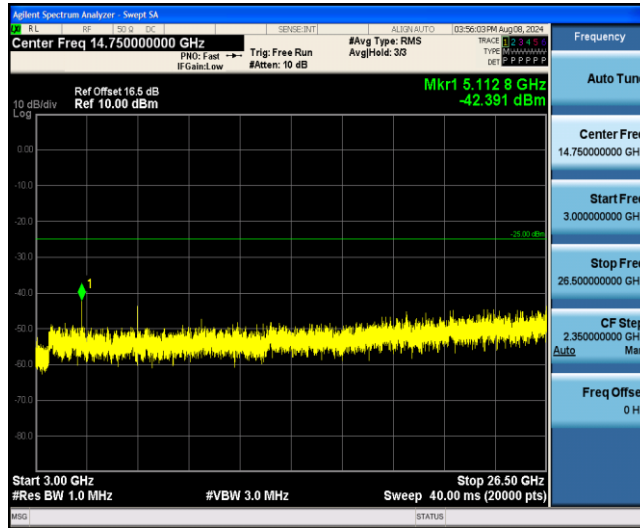

Band7-15MHz-16QAM-21375-1RB#0-Range5:3000~26500MHz

Band7-20MHz-QPSK-20850-1RB#0-Range1:0.009~0.15MHz