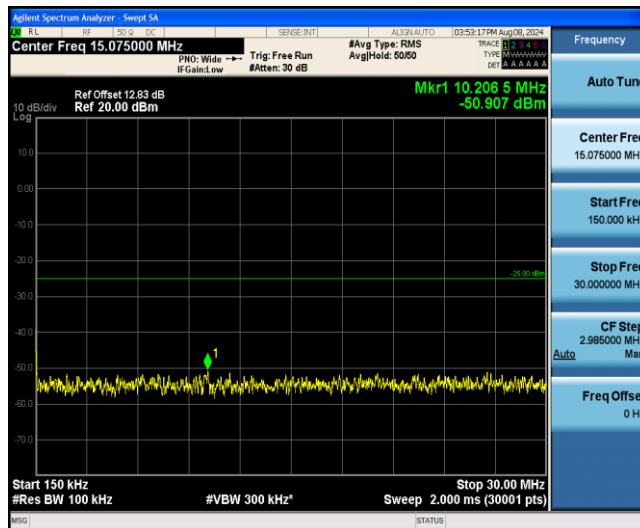

Band7-15MHz-16QAM-20825-1RB#0-Range4:1000~3000MHz

Band7-15MHz-16QAM-20825-1RB#0-Range5:3000~26500MHz

Band7-15MHz-16QAM-21100-1RB#0-Range1:0.009~0.15MHz

Band7-15MHz-16QAM-21100-1RB#0-Range2:0.15~30MHz

Band7-15MHz-16QAM-21100-1RB#0-Range3:30~1000MHz