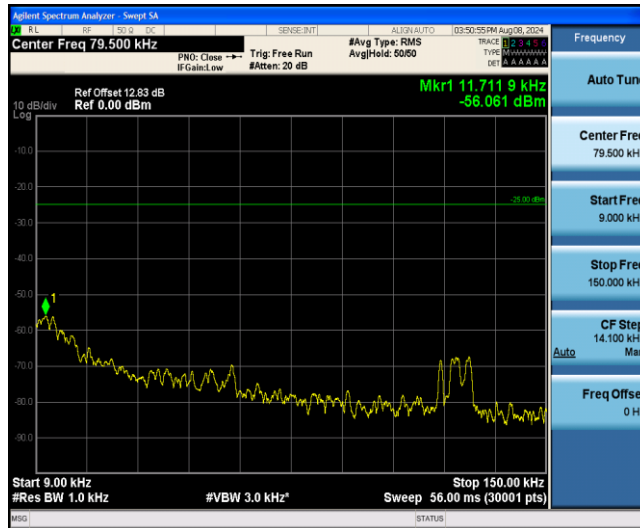

Band7-15MHz-16QAM-20825-1RB#0-Range1:0.009~0.15MHz

Band7-15MHz-16QAM-20825-1RB#0-Range2:0.15~30MHz