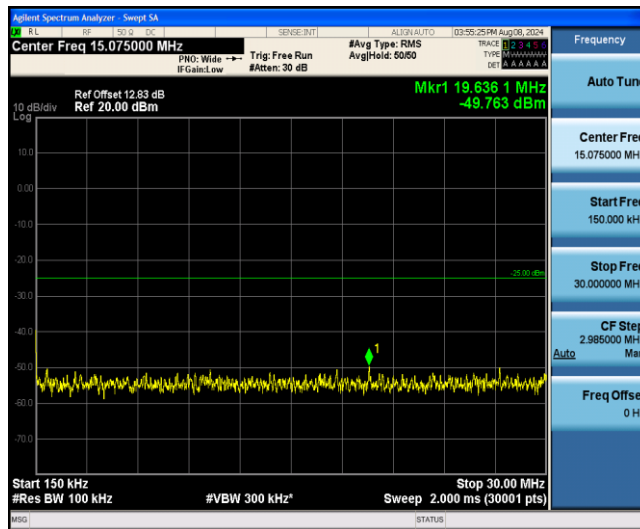

Band7-15MHz-16QAM-21100-1RB#0-Range4:1000~3000MHz

Band7-15MHz-16QAM-21100-1RB#0-Range5:3000~26500MHz

Band7-15MHz-16QAM-21375-1RB#0-Range1:0.009~0.15MHz

Band7-15MHz-16QAM-21375-1RB#0-Range2:0.15~30MHz

Band7-15MHz-16QAM-21375-1RB#0-Range3:30~1000MHz