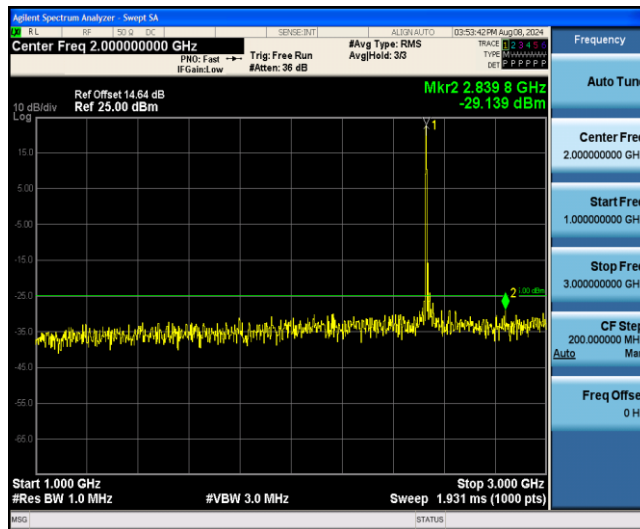

Band7-15MHz-16QAM-21100-1RB#0-Range4:1000~3000MHz

Band7-15MHz-16QAM-21100-1RB#0-Range5:3000~26500MHz