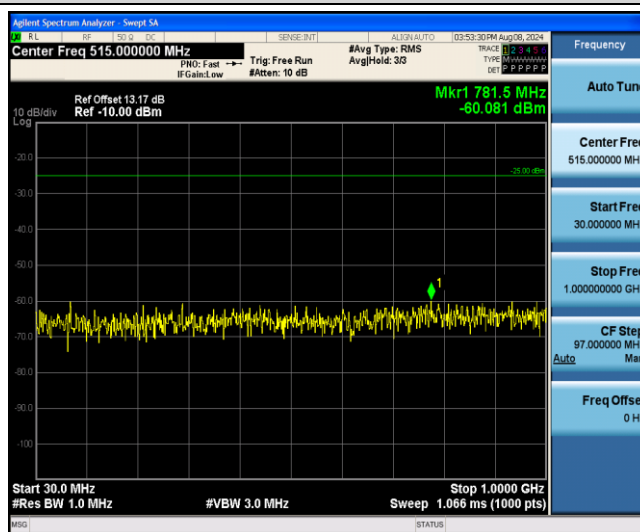

Band7-15MHz-16QAM-20825-1RB#0-Range4:1000~3000MHz

Band7-15MHz-16QAM-20825-1RB#0-Range5:3000~26500MHz

Band7-15MHz-16QAM-21100-1RB#0-Range1:0.009~0.15MHz

Band7-15MHz-16QAM-21100-1RB#0-Range2:0.15~30MHz

Band7-15MHz-16QAM-21100-1RB#0-Range3:30~1000MHz