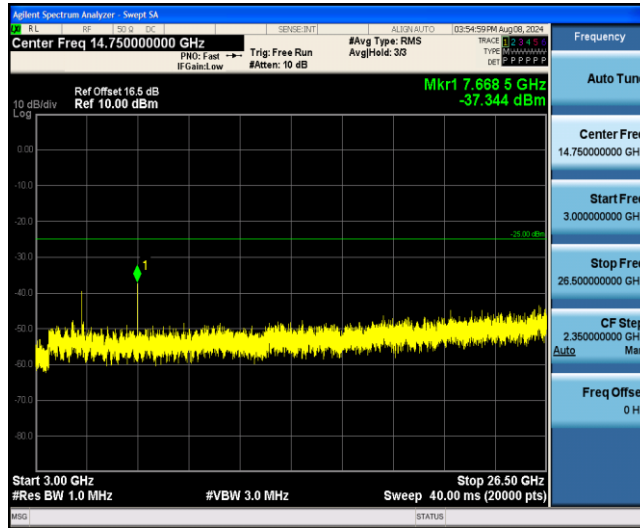

Band7-15MHz-QPSK-21375-1RB#0-Range5:3000~26500MHz

Band7-15MHz-16QAM-20825-1RB#0-Range1:0.009~0.15MHz