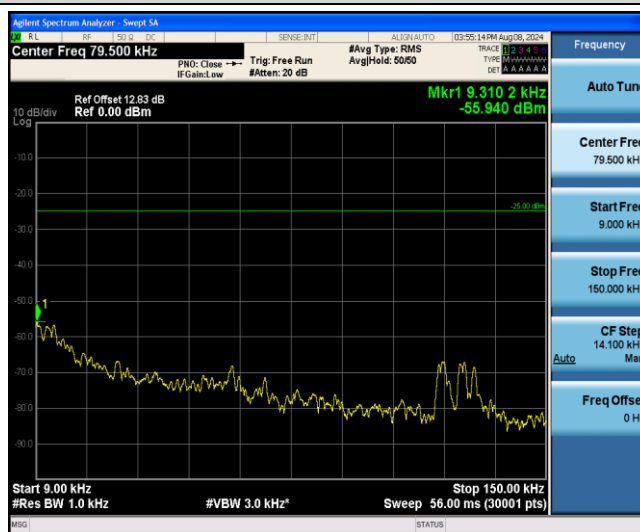

Band7-15MHz-16QAM-21375-1RB#0-Range1:0.009~0.15MHz

Band7-15MHz-16QAM-21375-1RB#0-Range2:0.15~30MHz