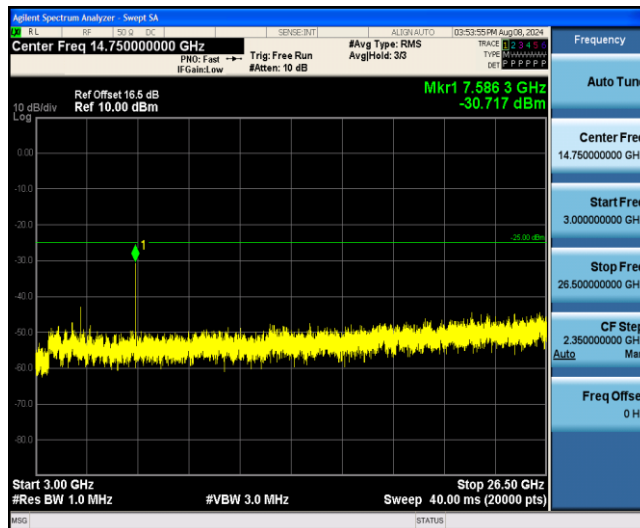

Band7-15MHz-16QAM-21100-1RB#0-Range5:3000~26500MHz

Band7-15MHz-16QAM-21375-1RB#0-Range1:0.009~0.15MHz