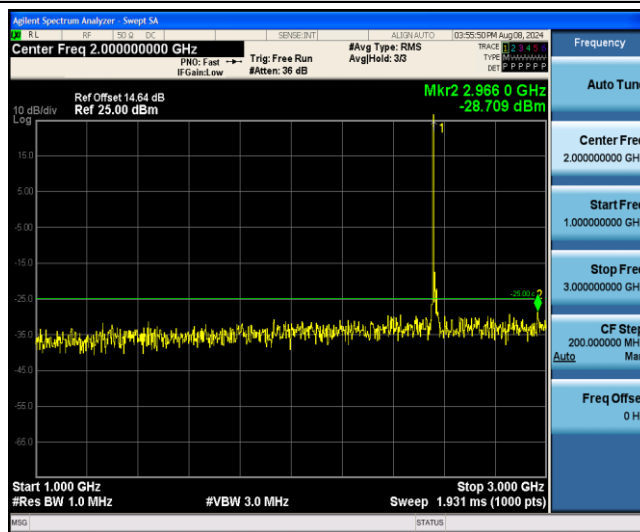

Band7-15MHz-16QAM-21375-1RB#0-Range4:1000~3000MHz

Band7-15MHz-16QAM-21375-1RB#0-Range5:3000~26500MHz