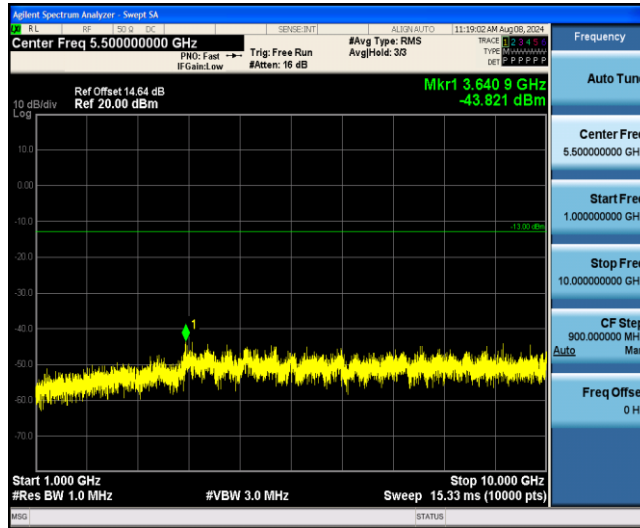

Band5-10MHz-16QAM-20600-1RB#0-Range4:1000~10000MHz

Band7-5MHz-QPSK-20775-1RB#0-Range1:0.009~0.15MHz