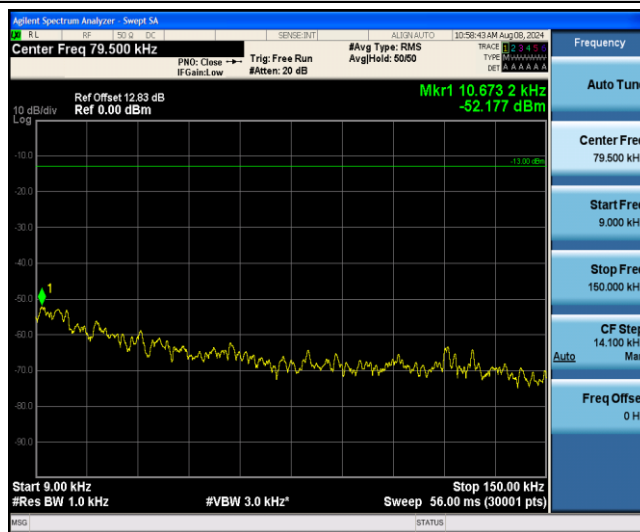

Band5-5MHz-16QAM-20525-1RB#0-Range1:0.009~0.15MHz

Band5-5MHz-16QAM-20525-1RB#0-Range2:0.15~30MHz