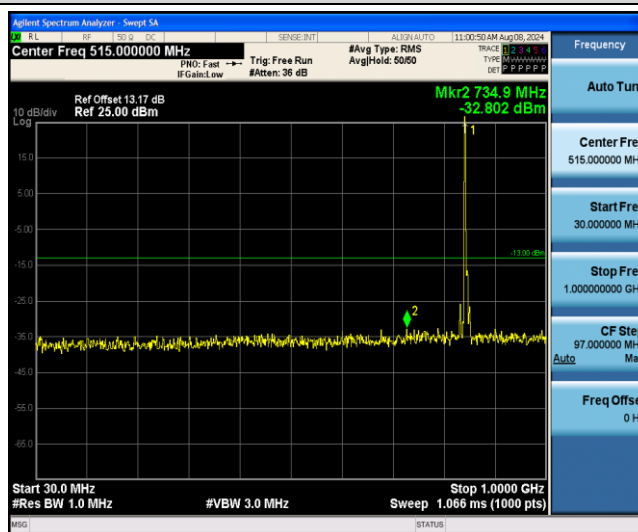

Band5-5MHz-16QAM-20625-1RB#0-Range3:30~100MHz

Band5-5MHz-16QAM-20625-1RB#0-Range4:1000~10000MHz