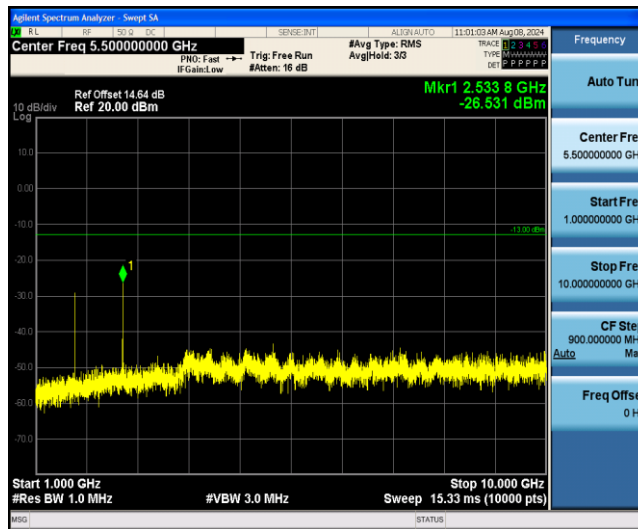

Band5-5MHz-16QAM-20625-1RB#0-Range4:1000~10000MHz

Band5-10MHz-QPSK-20450-1RB#0-Range1:0.009~0.15MHz