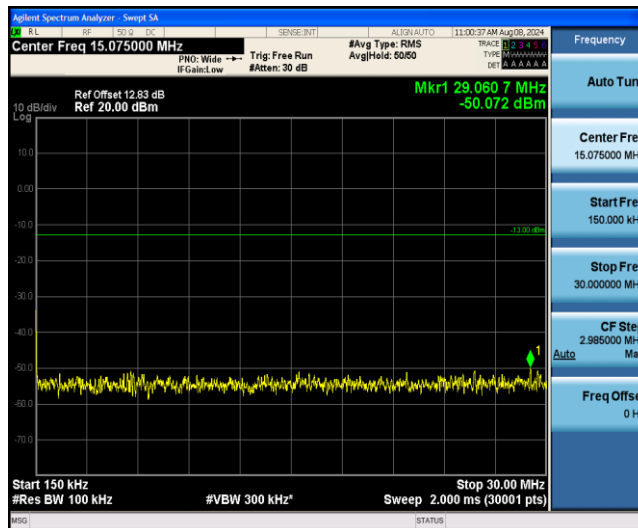

Band5-5MHz-16QAM-20625-1RB#0-Range2:0.15~30MHz

Band5-5MHz-16QAM-20625-1RB#0-Range3:30~100MHz