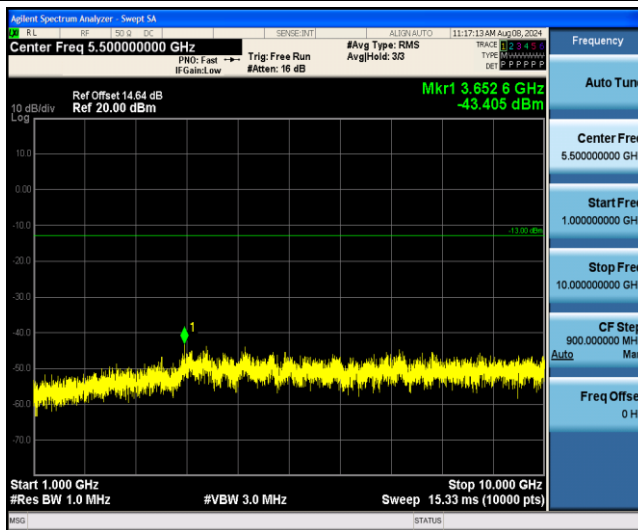

Band5-10MHz-16QAM-20525-1RB#0-Range4:1000~10000MHz

Band5-10MHz-16QAM-20600-1RB#0-Range1:0.009~0.15MHz