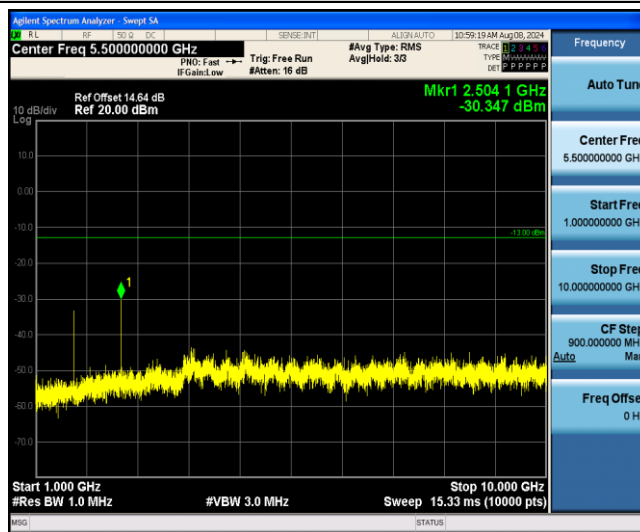

Band5-5MHz-16QAM-20525-1RB#0-Range1:0.009~0.15MHz

Band5-5MHz-16QAM-20525-1RB#0-Range2:0.15~30MHz

Band5-5MHz-16QAM-20525-1RB#0-Range3:30~1000MHz

Band5-5MHz-16QAM-20525-1RB#0-Range4:1000~10000MHz

Band5-5MHz-16QAM-20625-1RB#0-Range1:0.009~0.15MHz