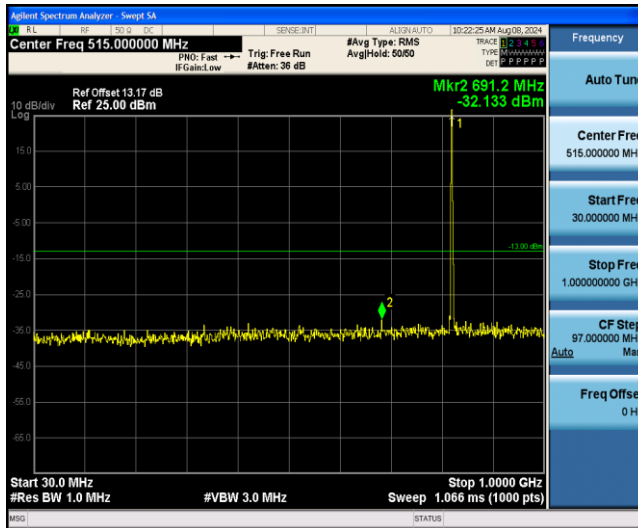

Band5-1.4MHz-16QAM-20407-1RB#0-Range3:30~1000MHz

Band5-1.4MHz-16QAM-20407-1RB#0-Range4:1000~10000MHz