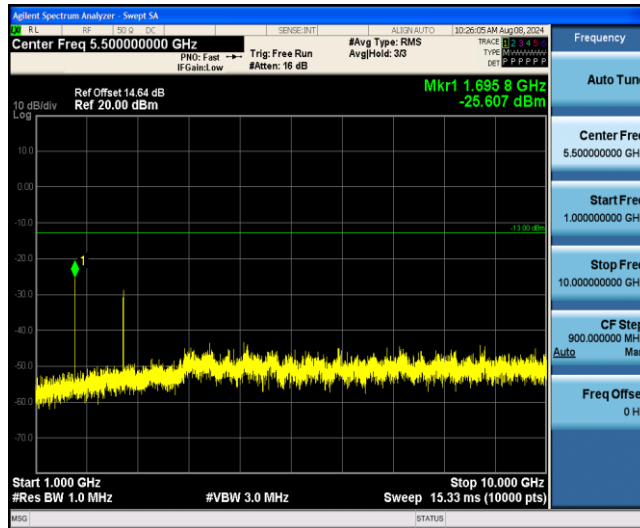

Band5-1.4MHz-16QAM-20643-1RB#0-Range4:1000~10000MHz

Band5-3MHz-QPSK-20415-1RB#0-Range1:0.009~0.15MHz