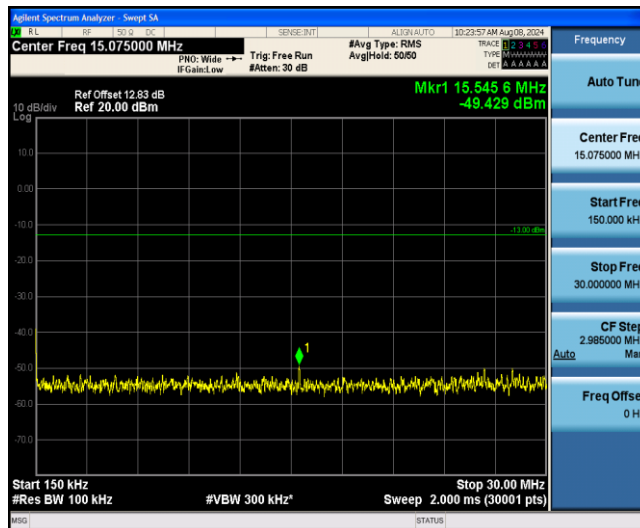

Band5-1.4MHz-16QAM-20407-1RB#0-Range2:0.15~30MHz

Band5-1.4MHz-16QAM-20407-1RB#0-Range3:30~1000MHz

Band5-1.4MHz-16QAM-20407-1RB#0-Range4:1000~10000MHz

Band5-1.4MHz-16QAM-20525-1RB#0-Range1:0.009~0.15MHz

Band5-1.4MHz-16QAM-20525-1RB#0-Range2:0.15~30MHz