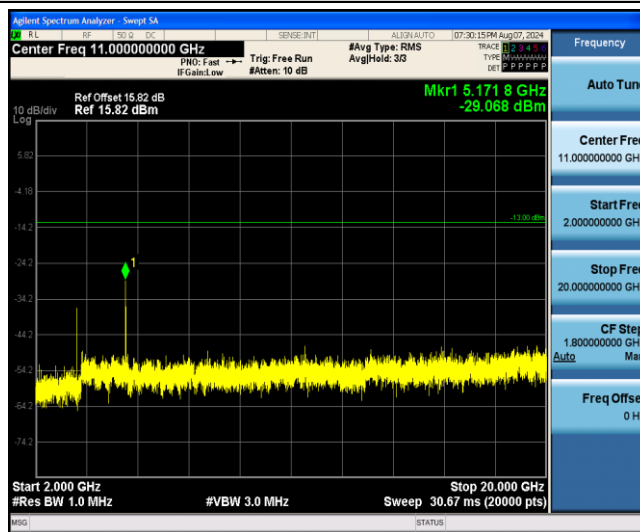

Band4-20MHz-16QAM-20175-1RB#0-Range5:2000~20000MHz

Band4-20MHz-16QAM-20300-1RB#0-Range1:0.009~0.15MHz