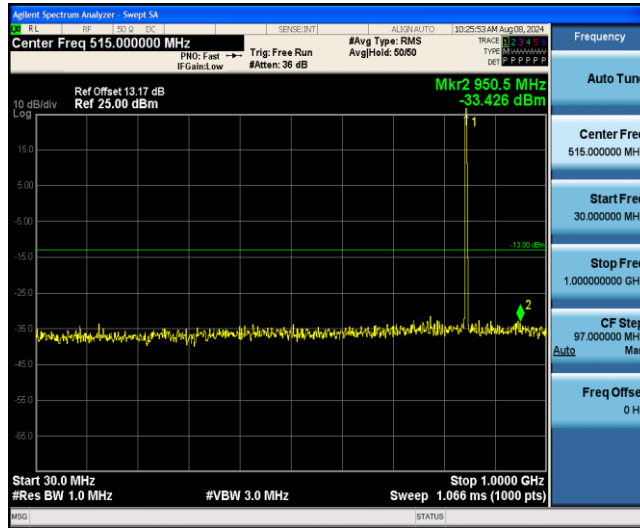

Band5-1.4MHz-16QAM-20525-1RB#0-Range3:30~1000MHz

Band5-1.4MHz-16QAM-20525-1RB#0-Range4:1000~10000MHz

Band5-1.4MHz-16QAM-20643-1RB#0-Range1:0.009~0.15MHz

Band5-1.4MHz-16QAM-20643-1RB#0-Range2:0.15~30MHz

Band5-1.4MHz-16QAM-20643-1RB#0-Range3:30~1000MHz