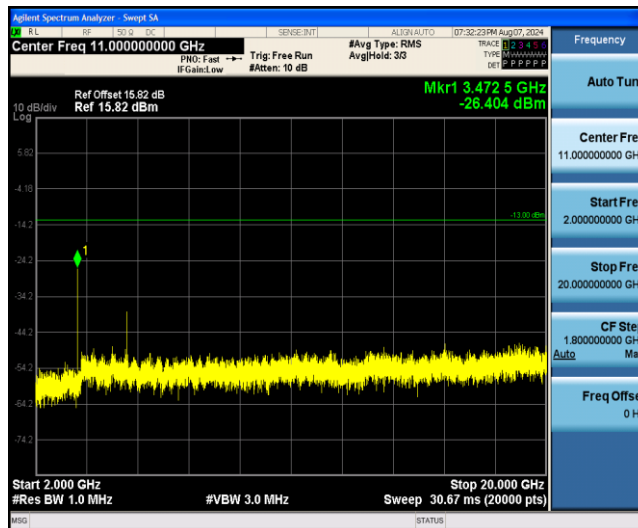

Band4-20MHz-16QAM-20300-1RB#0-Range5:2000~20000MHz

Band5-1.4MHz-QPSK-20407-1RB#0-Range1:0.009~0.15MHz