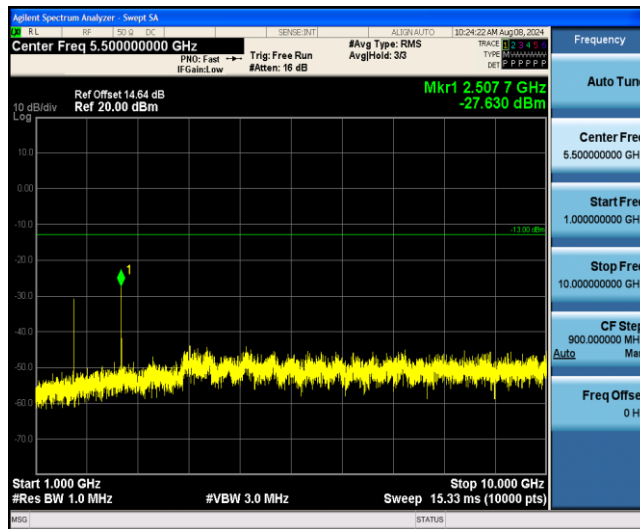

Band5-1.4MHz-16QAM-20525-1RB#0-Range4:1000~10000MHz

Band5-1.4MHz-16QAM-20643-1RB#0-Range1:0.009~0.15MHz