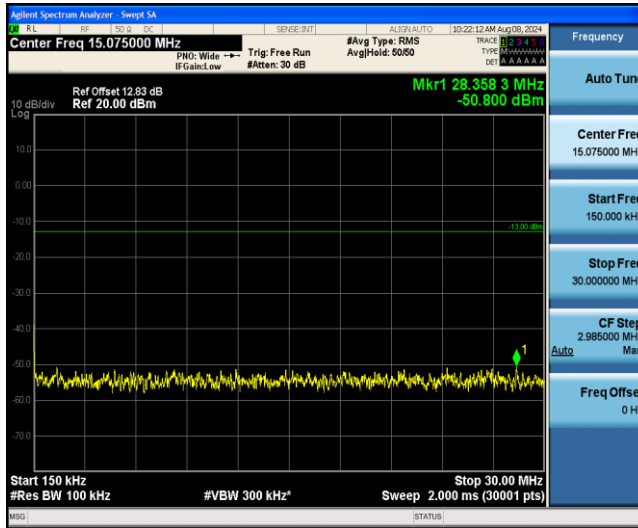

Band5-1.4MHz-16QAM-20407-1RB#0-Range2:0.15~30MHz

Band5-1.4MHz-16QAM-20407-1RB#0-Range3:30~1000MHz