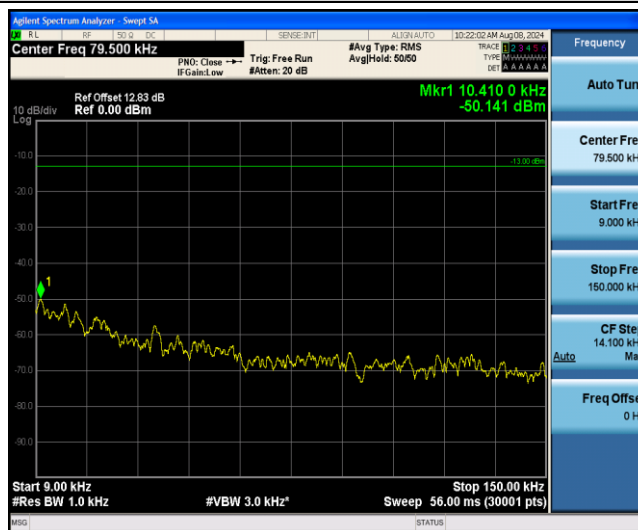

Band5-1.4MHz-QPSK-20643-1RB#0-Range1:0.009~0.15MHz

Band5-1.4MHz-QPSK-20643-1RB#0-Range2:0.15~30MHz

Band5-1.4MHz-QPSK-20643-1RB#0-Range3:30~1000MHz

Band5-1.4MHz-QPSK-20643-1RB#0-Range4:1000~10000MHz

Band5-1.4MHz-16QAM-20407-1RB#0-Range1:0.009~0.15MHz