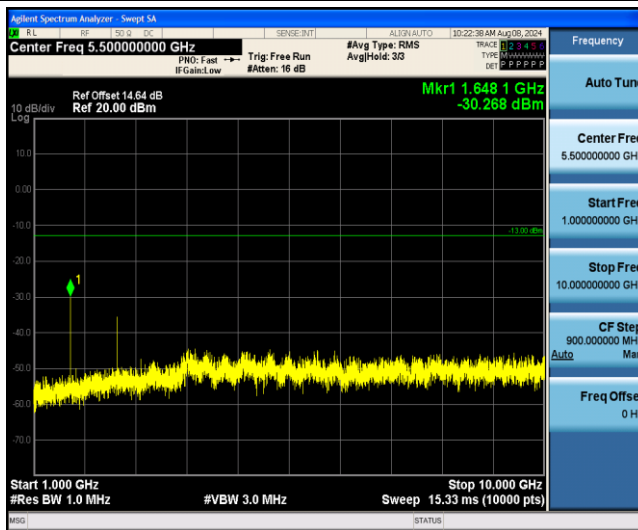

Band5-1.4MHz-16QAM-20407-1RB#0-Range4:1000~10000MHz

Band5-1.4MHz-16QAM-20525-1RB#0-Range1:0.009~0.15MHz