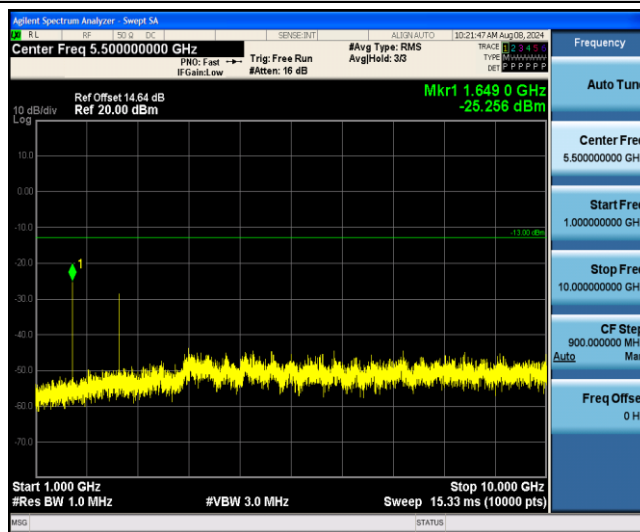

Band5-1.4MHz-QPSK-20407-1RB#0-Range4:1000~10000MHz

Band5-1.4MHz-QPSK-20525-1RB#0-Range1:0.009~0.15MHz