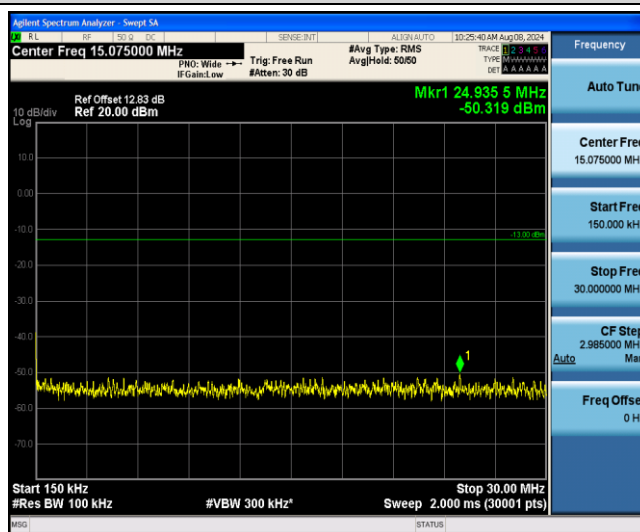

Band5-1.4MHz-16QAM-20525-1RB#0-Range3:30~1000MHz

Band5-1.4MHz-16QAM-20525-1RB#0-Range4:1000~10000MHz

Band5-1.4MHz-16QAM-20643-1RB#0-Range1:0.009~0.15MHz

Band5-1.4MHz-16QAM-20643-1RB#0-Range2:0.15~30MHz

Band5-1.4MHz-16QAM-20643-1RB#0-Range3:30~1000MHz