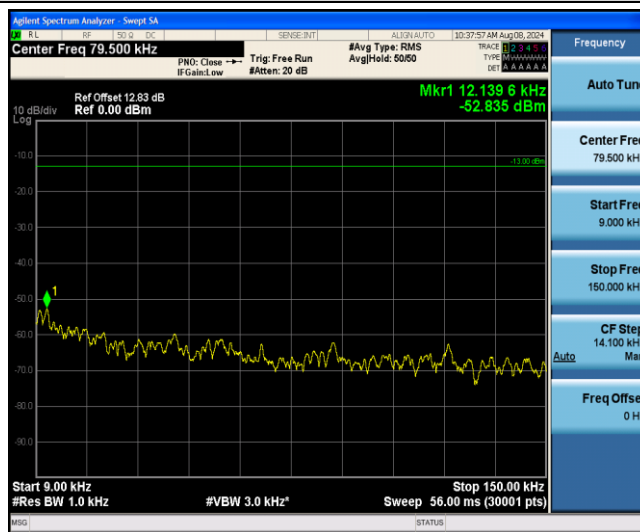

Band5-3MHz-QPSK-20415-1RB#0-Range1:0.009~0.15MHz

Band5-3MHz-QPSK-20415-1RB#0-Range2:0.15~30MHz