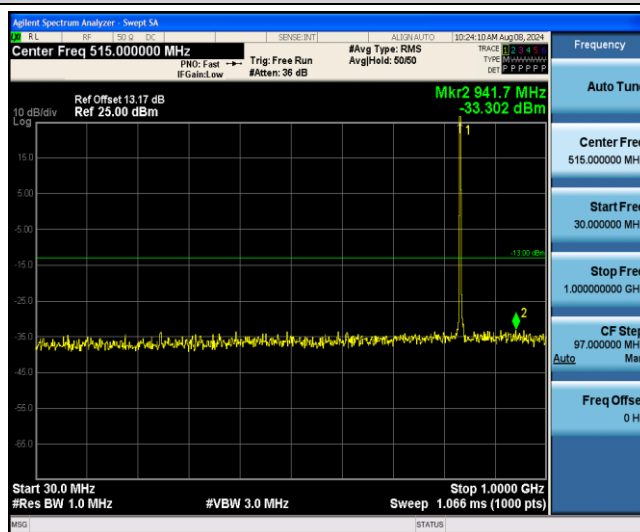

Band5-1.4MHz-16QAM-20525-1RB#0-Range3:30~1000MHz

Band5-1.4MHz-16QAM-20525-1RB#0-Range4:1000~10000MHz