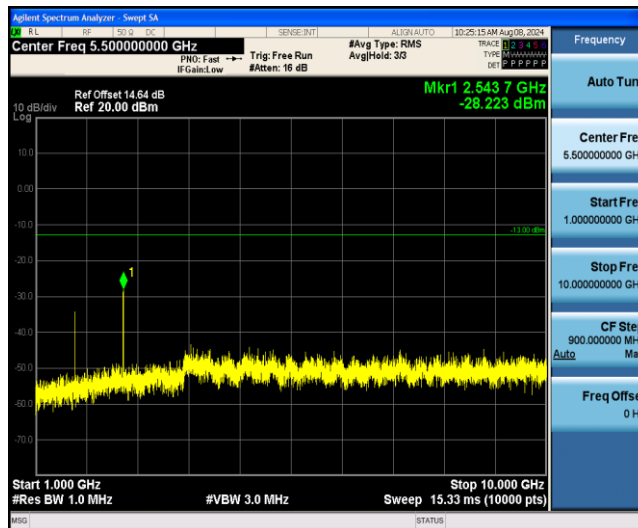

Band5-1.4MHz-QPSK-20643-1RB#0-Range1:0.009~0.15MHz

Band5-1.4MHz-QPSK-20643-1RB#0-Range2:0.15~30MHz

Band5-1.4MHz-QPSK-20643-1RB#0-Range3:30~1000MHz

Band5-1.4MHz-QPSK-20643-1RB#0-Range4:1000~10000MHz

Band5-1.4MHz-16QAM-20407-1RB#0-Range1:0.009~0.15MHz