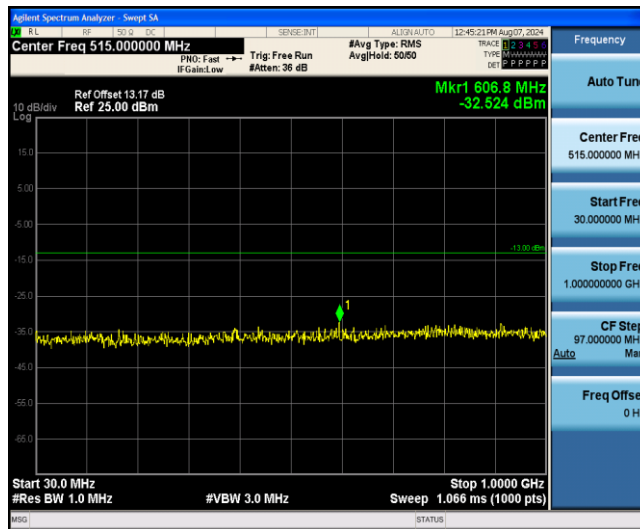

Band4-15MHz-16QAM-20025-1RB#0-Range4:1000~2000MHz

Band4-15MHz-16QAM-20025-1RB#0-Range5:2000~20000MHz

Band4-15MHz-16QAM-20175-1RB#0-Range1:0.009~0.15MHz

Band4-15MHz-16QAM-20175-1RB#0-Range2:0.15~30MHz

Band4-15MHz-16QAM-20175-1RB#0-Range3:30~1000MHz