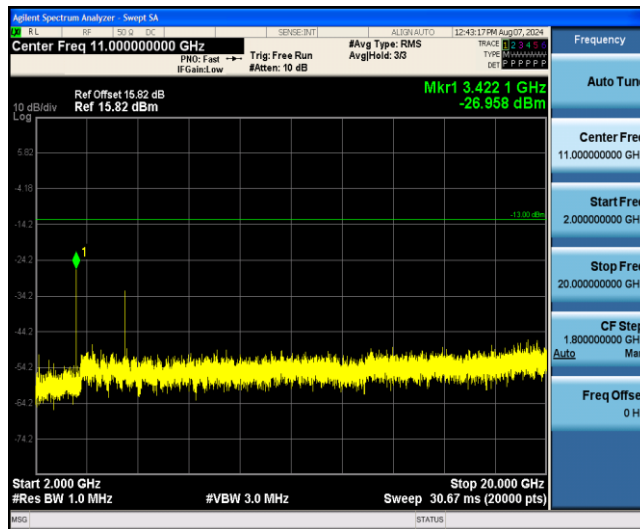

Band4-15MHz-16QAM-20025-1RB#0-Range5:2000~20000MHz

Band4-15MHz-16QAM-20175-1RB#0-Range1:0.009~0.15MHz