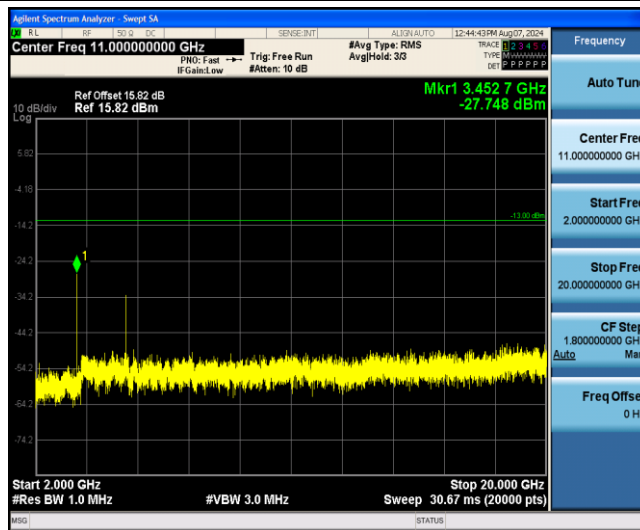

Band4-15MHz-QPSK-20175-1RB#0-Range5:2000~20000MHz

Band4-15MHz-QPSK-20325-1RB#0-Range1:0.009~0.15MHz