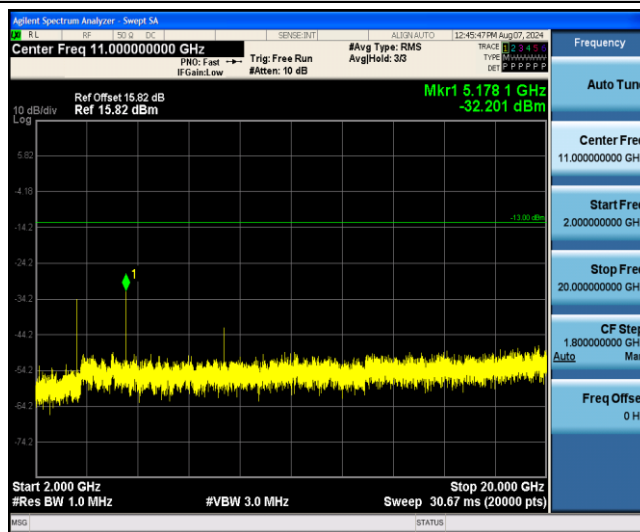

Band4-15MHz-16QAM-20175-1RB#0-Range5:2000~20000MHz

Band4-15MHz-16QAM-20325-1RB#0-Range1:0.009~0.15MHz