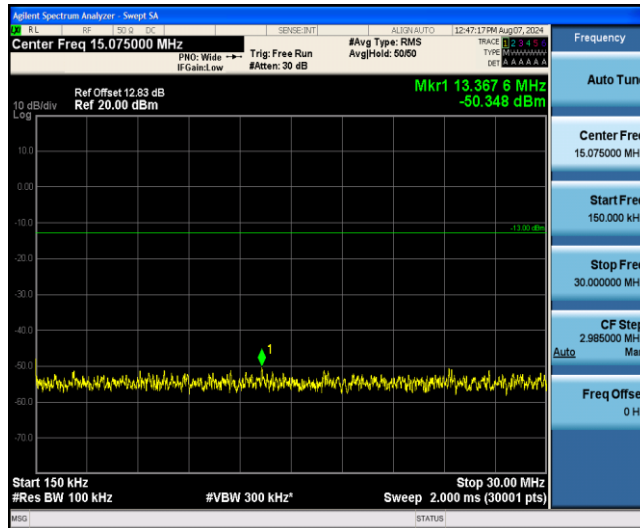

Band4-15MHz-16QAM-20175-1RB#0-Range4:1000~2000MHz

Band4-15MHz-16QAM-20175-1RB#0-Range5:2000~20000MHz

Band4-15MHz-16QAM-20325-1RB#0-Range1:0.009~0.15MHz

Band4-15MHz-16QAM-20325-1RB#0-Range2:0.15~30MHz

Band4-15MHz-16QAM-20325-1RB#0-Range3:30~1000MHz