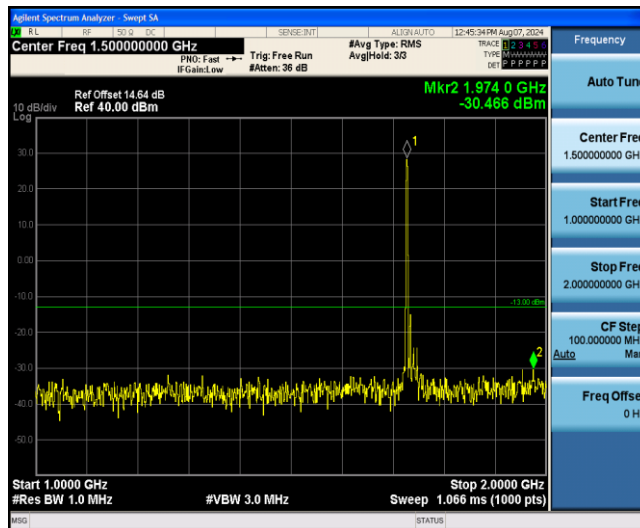

Band4-15MHz-16QAM-20175-1RB#0-Range4:1000~2000MHz

Band4-15MHz-16QAM-20175-1RB#0-Range5:2000~20000MHz