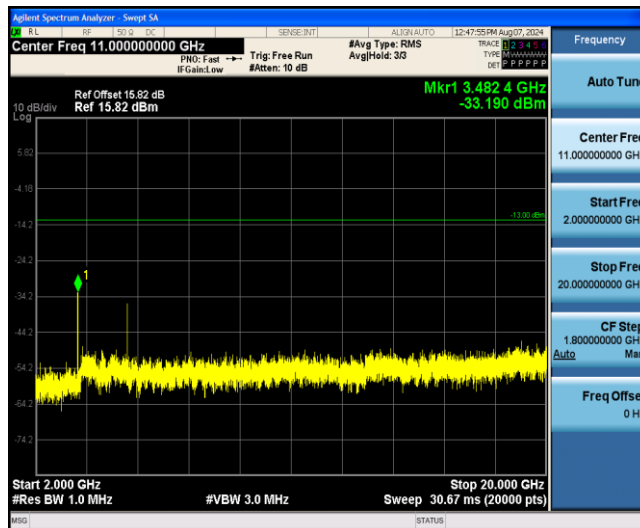

Band4-15MHz-16QAM-20325-1RB#0-Range5:2000~20000MHz

Band4-20MHz-QPSK-20050-1RB#0-Range1:0.009~0.15MHz