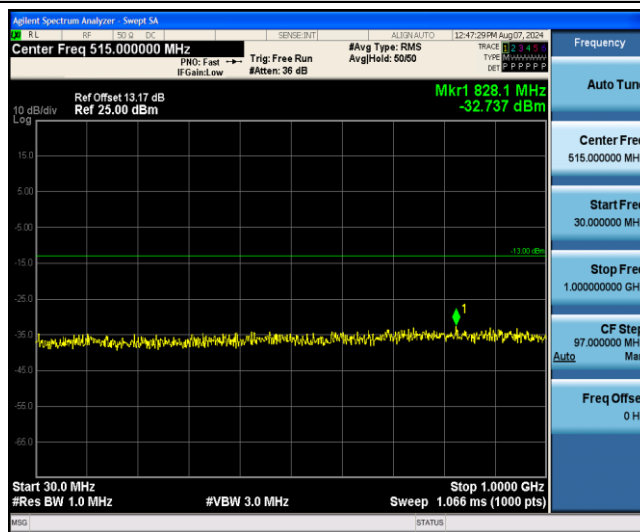

Band4-15MHz-16QAM-20175-1RB#0-Range4:1000~2000MHz

Band4-15MHz-16QAM-20175-1RB#0-Range5:2000~20000MHz

Band4-15MHz-16QAM-20325-1RB#0-Range1:0.009~0.15MHz

Band4-15MHz-16QAM-20325-1RB#0-Range2:0.15~30MHz

Band4-15MHz-16QAM-20325-1RB#0-Range3:30~1000MHz