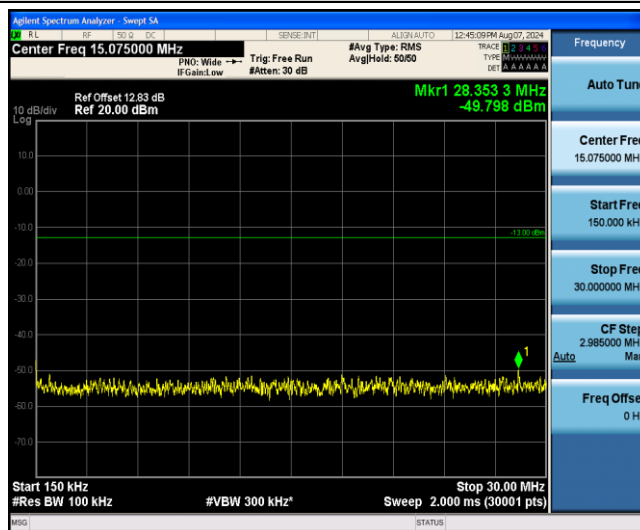

Band4-15MHz-16QAM-20025-1RB#0-Range4:1000~2000MHz

Band4-15MHz-16QAM-20025-1RB#0-Range5:2000~20000MHz

Band4-15MHz-16QAM-20175-1RB#0-Range1:0.009~0.15MHz

Band4-15MHz-16QAM-20175-1RB#0-Range2:0.15~30MHz

Band4-15MHz-16QAM-20175-1RB#0-Range3:30~1000MHz