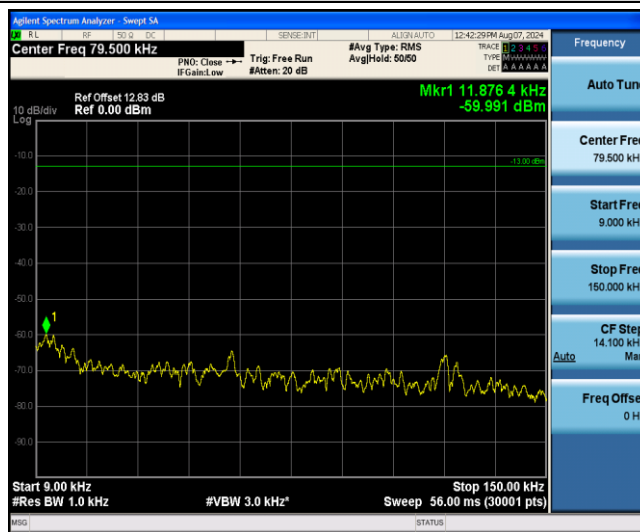

Band4-15MHz-16QAM-20025-1RB#0-Range1:0.009~0.15MHz

Band4-15MHz-16QAM-20025-1RB#0-Range2:0.15~30MHz