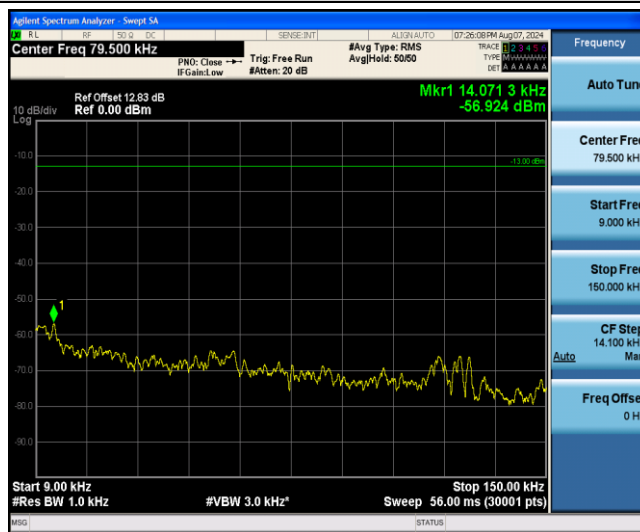

Band4-20MHz-QPSK-20050-1RB#0-Range1:0.009~0.15MHz

Band4-20MHz-QPSK-20050-1RB#0-Range2:0.15~30MHz