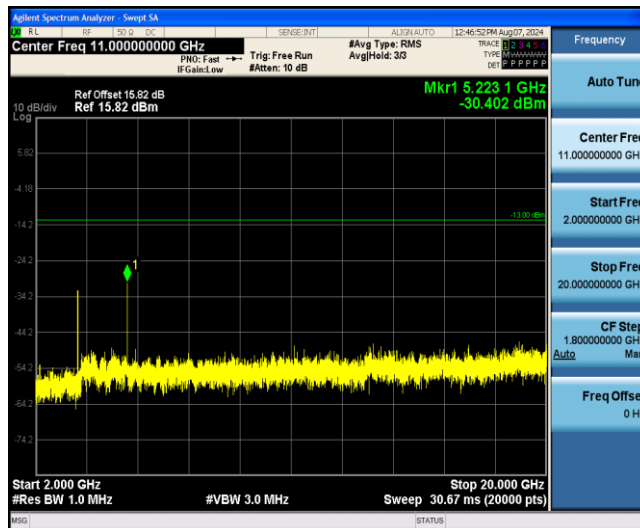

Band4-15MHz-QPSK-20325-1RB#0-Range5:2000~20000MHz

Band4-15MHz-16QAM-20025-1RB#0-Range1:0.009~0.15MHz