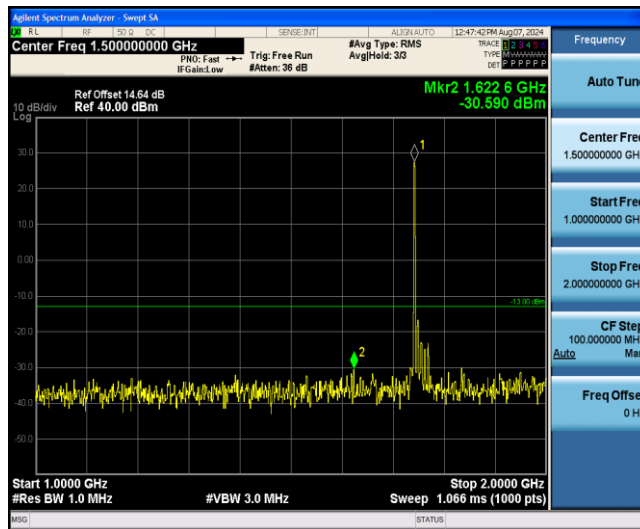

Band4-15MHz-16QAM-20325-1RB#0-Range4:1000~2000MHz

Band4-15MHz-16QAM-20325-1RB#0-Range5:2000~20000MHz