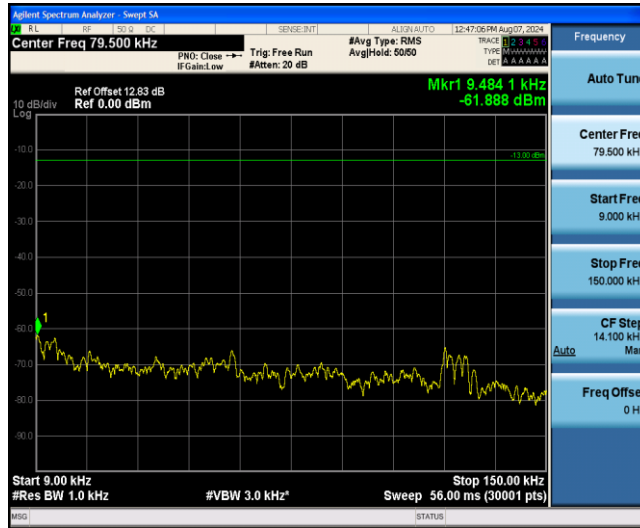

Band4-15MHz-16QAM-20175-1RB#0-Range4:1000~2000MHz

Band4-15MHz-16QAM-20175-1RB#0-Range5:2000~20000MHz

Band4-15MHz-16QAM-20325-1RB#0-Range1:0.009~0.15MHz

Band4-15MHz-16QAM-20325-1RB#0-Range2:0.15~30MHz

Band4-15MHz-16QAM-20325-1RB#0-Range3:30~1000MHz