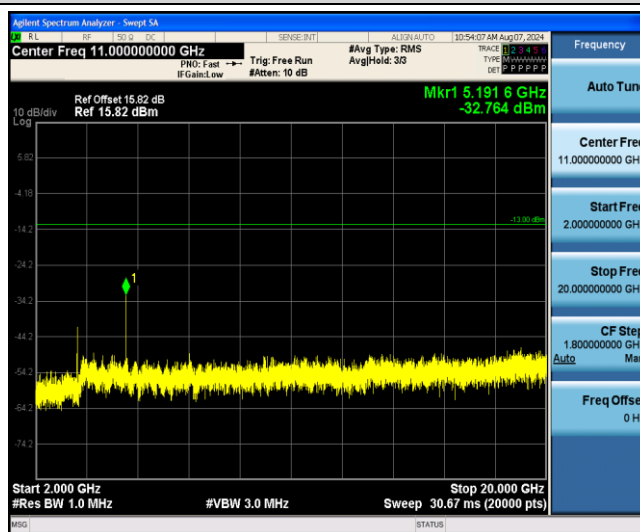

Band4-5MHz-16QAM-20175-1RB#0-Range5:2000~20000MHz

Band4-5MHz-16QAM-20375-1RB#0-Range1:0.009~0.15MHz