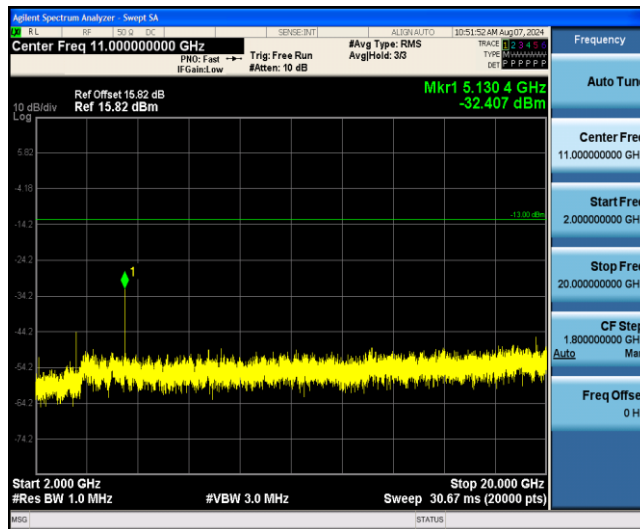

Band4-5MHz-16QAM-19975-1RB#0-Range5:2000~20000MHz

Band4-5MHz-16QAM-20175-1RB#0-Range1:0.009~0.15MHz