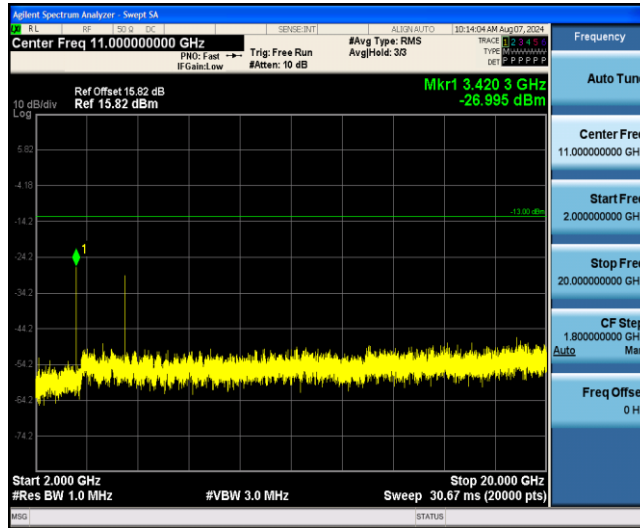

Band4-1.4MHz-16QAM-19957-1RB#0-Range5:2000~20000MHz

Band4-1.4MHz-16QAM-20175-1RB#0-Range1:0.009~0.15MHz