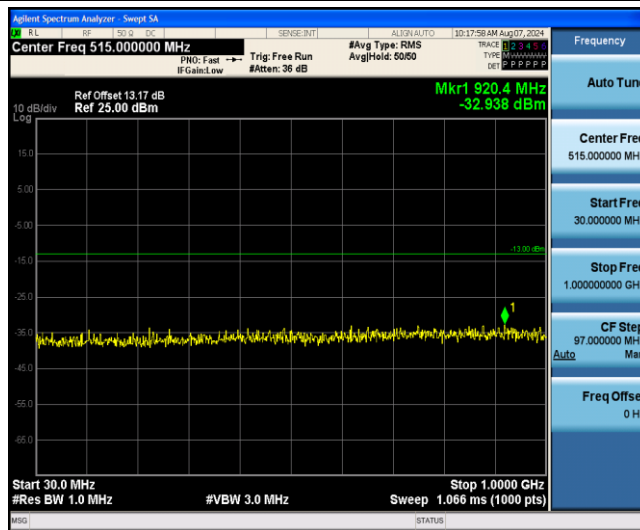

Band4-1.4MHz-16QAM-20393-1RB#0-Range3:30~1000MHz

Band4-1.4MHz-16QAM-20393-1RB#0-Range4:1000~2000MHz