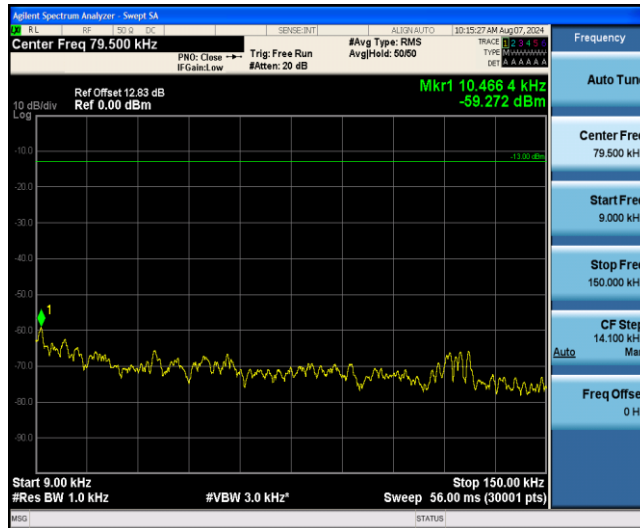

Band4-1.4MHz-16QAM-20175-1RB#0-Range1:0.009~0.15MHz

Band4-1.4MHz-16QAM-20175-1RB#0-Range2:0.15~30MHz