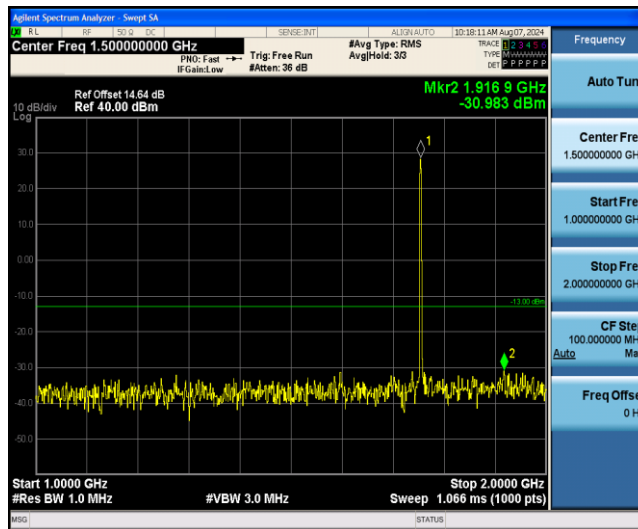

Band4-1.4MHz-16QAM-20393-1RB#0-Range4:1000~2000MHz

Band4-1.4MHz-16QAM-20393-1RB#0-Range5:2000~20000MHz