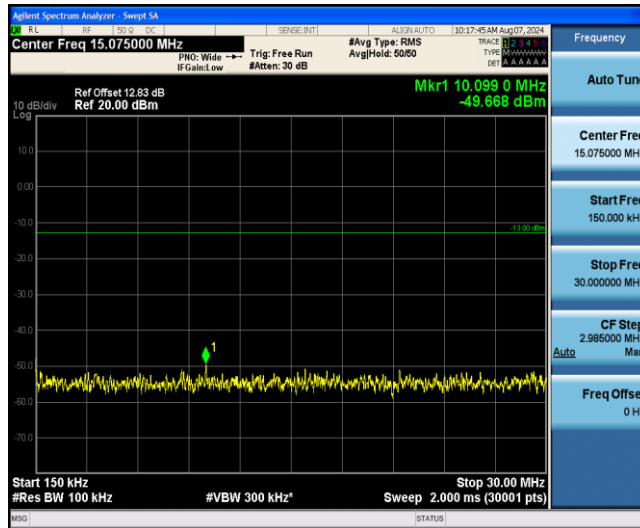

Band4-1.4MHz-16QAM-20175-1RB#0-Range3:30~100MHz

Band4-1.4MHz-16QAM-20175-1RB#0-Range4:1000~2000MHz

Band4-1.4MHz-16QAM-20175-1RB#0-Range5:2000~20000MHz

Band4-1.4MHz-16QAM-20393-1RB#0-Range1:0.009~0.15MHz

Band4-1.4MHz-16QAM-20393-1RB#0-Range2:0.15~30MHz