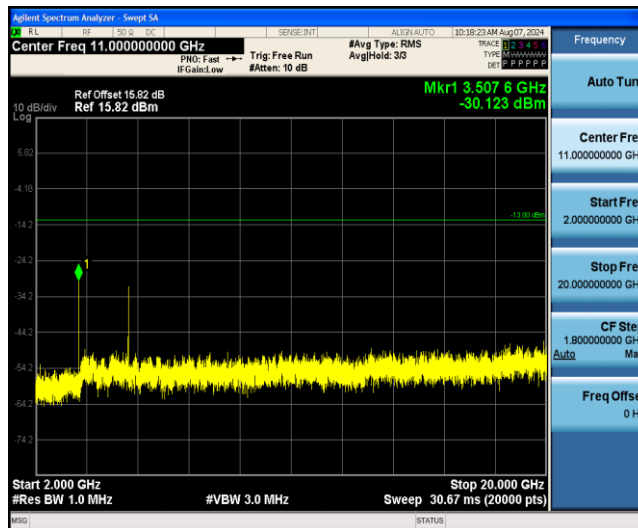

Band4-1.4MHz-16QAM-20393-1RB#0-Range5:2000~20000MHz

Band4-3MHz-QPSK-19965-1RB#0-Range1:0.009~0.15MHz