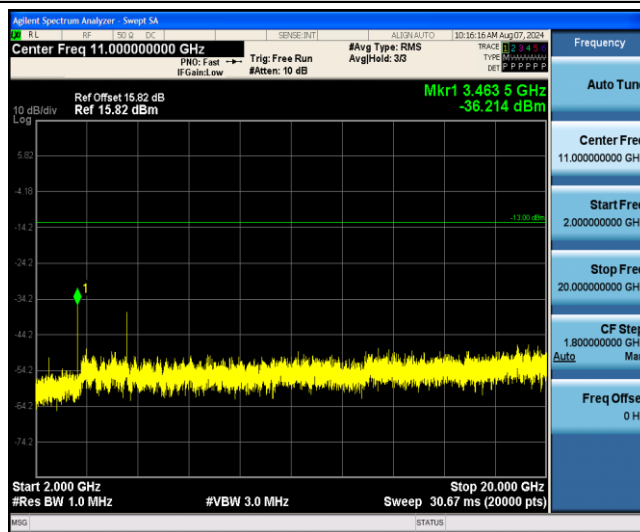

Band4-1.4MHz-16QAM-20175-1RB#0-Range5:2000~20000MHz

Band4-1.4MHz-16QAM-20393-1RB#0-Range1:0.009~0.15MHz