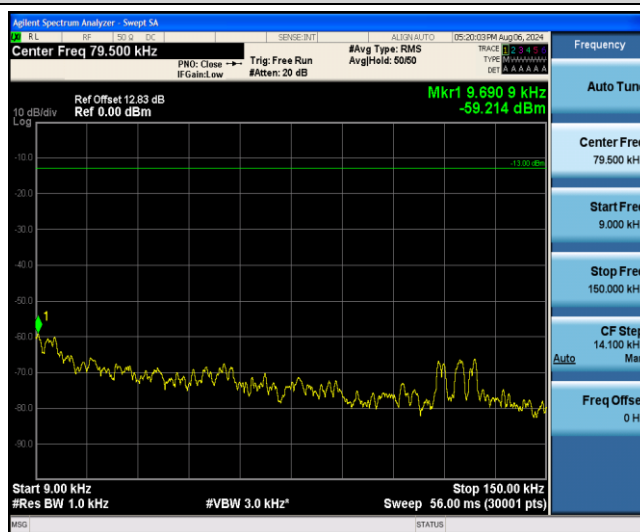

Band2-15MHz-16QAM-18675-1RB#0-Range1:0.009~0.15MHz

Band2-15MHz-16QAM-18675-1RB#0-Range2:0.15~30MHz