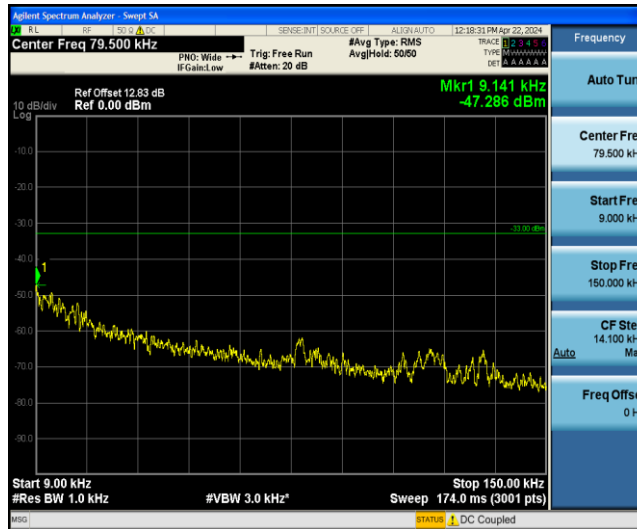

Test Graphs

GPRS850/GPRS1900

GPRS850-128-3-0.009~0.15MHz