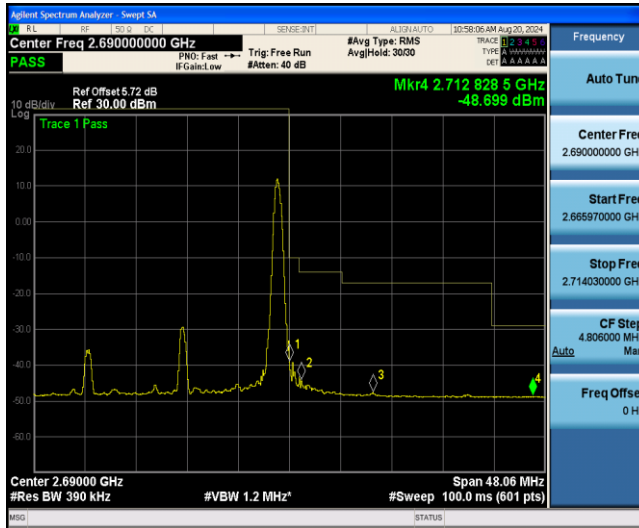

Band41-20MHz-QPSK-41490-1RB#99

Band41-20MHz-QPSK-41490-100RB#0