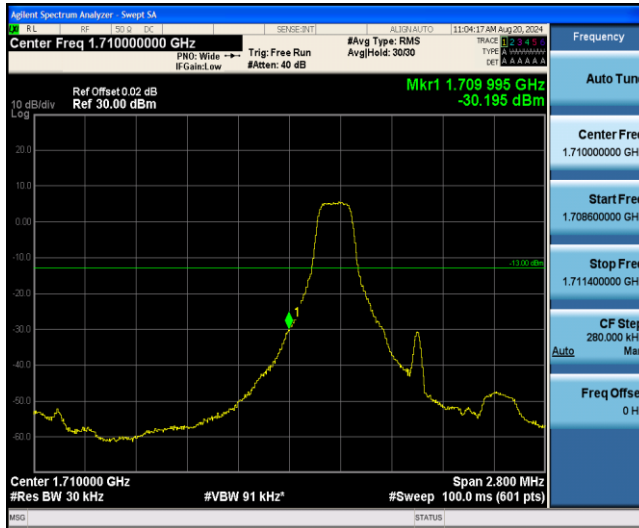

Band66-1.4MHz-QPSK-131979-1RB#0

Band66-1.4MHz-QPSK-131979-1RB#5