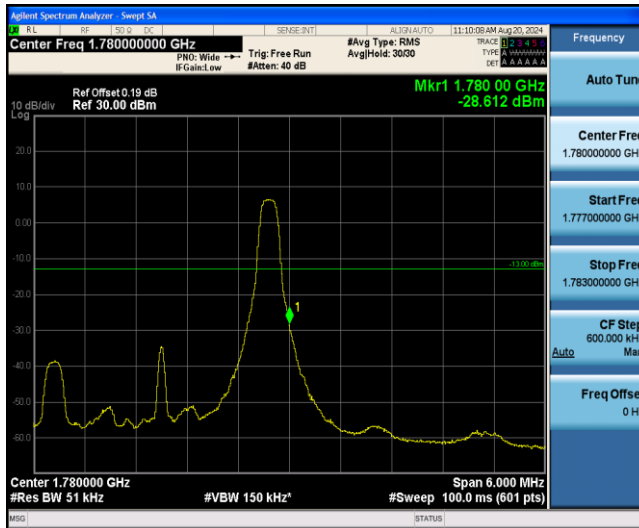

Band66-3MHz-QPSK-132657-1RB#14

Band66-3MHz-QPSK-132657-15RB#0