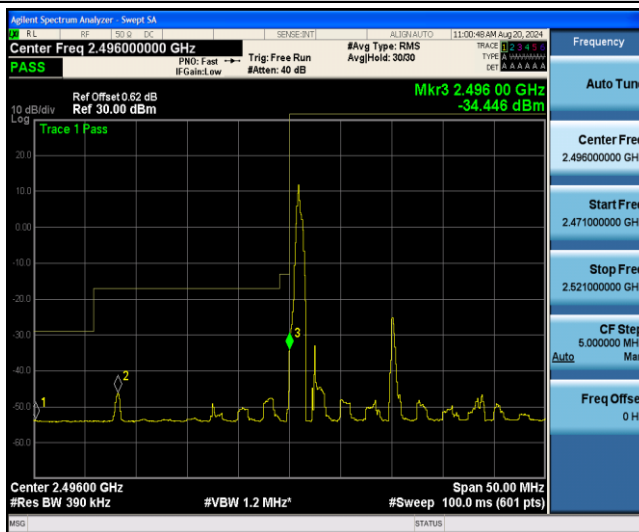

Band41-15MHz-16QAM-39725-1RB#0

Band41-15MHz-16QAM-39725-27RB#0

Band41-15MHz-16QAM-41515-1RB#0

Band41-15MHz-16QAM-41515-27RB#0

Band41-20MHz-QPSK-39750-1RB#0

Band41-20MHz-QPSK-39750-1RB#99

Band41-20MHz-QPSK-39750-100RB#0