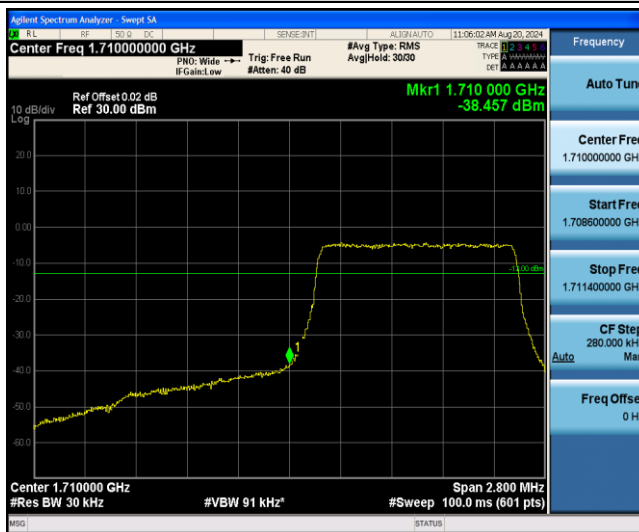

Band66-1.4MHz-16QAM-131979-6RB#0

Band66-1.4MHz-16QAM-132665-1RB#0