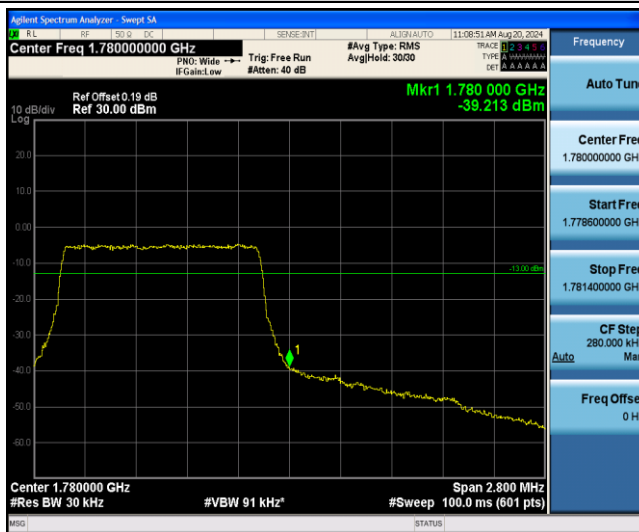

Band66-1.4MHz-16QAM-131979-1RB#5

Band66-1.4MHz-16QAM-131979-6RB#0

Band66-1.4MHz-16QAM-132665-1RB#0

Band66-1.4MHz-16QAM-132665-1RB#5

Band66-1.4MHz-16QAM-132665-6RB#0

Band66-3MHz-QPSK-131987-1RB#0

Band66-3MHz-QPSK-131987-1RB#14