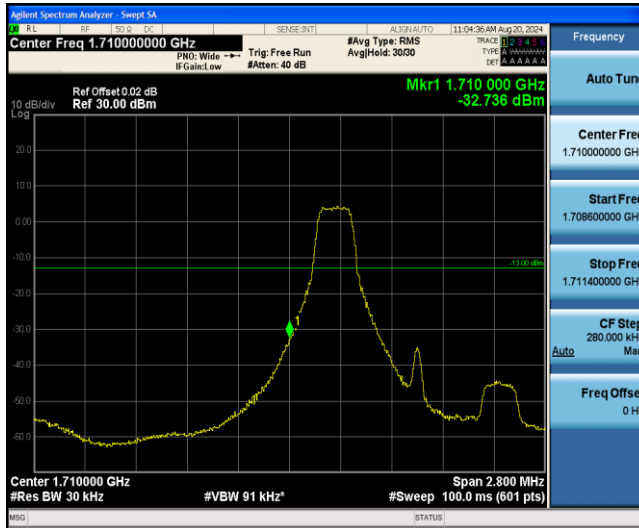

Band66-1.4MHz-QPSK-131979-1RB#0

Band66-1.4MHz-QPSK-131979-1RB#5

Band66-1.4MHz-QPSK-131979-6RB#0

Band66-1.4MHz-QPSK-132665-1RB#0

Band66-1.4MHz-QPSK-132665-1RB#5

Band66-1.4MHz-QPSK-132665-6RB#0

Band66-1.4MHz-16QAM-131979-1RB#0