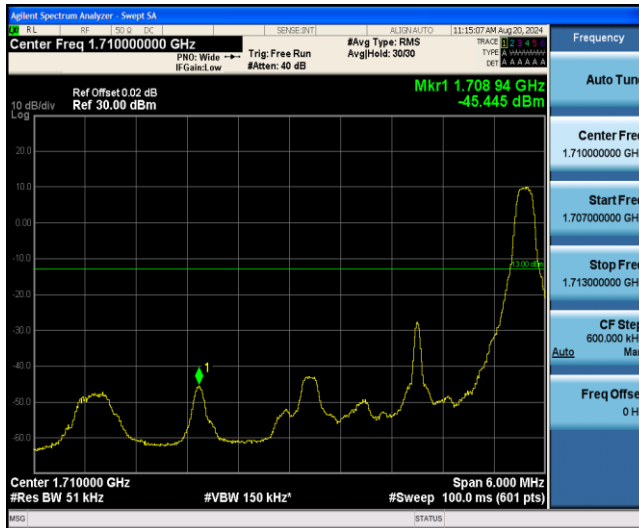

Band66-1.4MHz-16QAM-131979-1RB#5

Band66-1.4MHz-16QAM-131979-6RB#0

Band66-1.4MHz-16QAM-132665-1RB#0

Band66-1.4MHz-16QAM-132665-1RB#5

Band66-1.4MHz-16QAM-132665-6RB#0

Band66-3MHz-QPSK-131987-1RB#0

Band66-3MHz-QPSK-131987-1RB#14