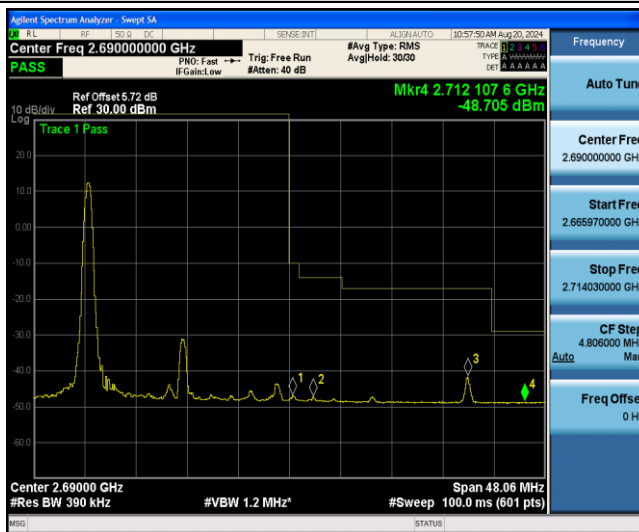

Band41-20MHz-QPSK-41490-1RB#0

Band41-20MHz-QPSK-41490-1RB#99