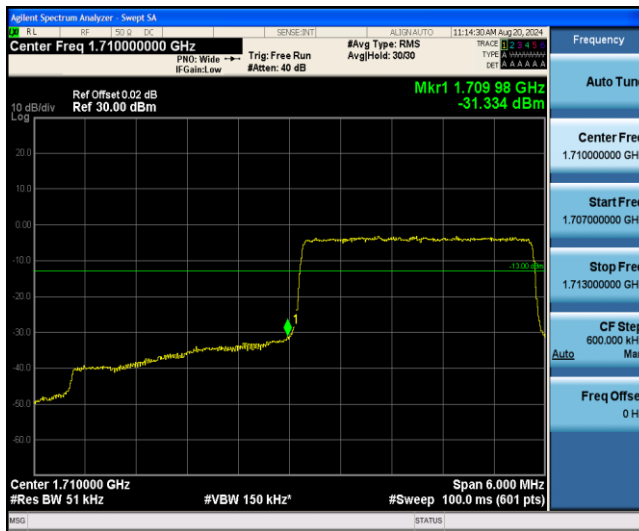

Band66-1.4MHz-16QAM-131979-1RB#5

Band66-1.4MHz-16QAM-131979-6RB#0

Band66-1.4MHz-16QAM-132665-1RB#0

Band66-1.4MHz-16QAM-132665-1RB#5

Band66-1.4MHz-16QAM-132665-6RB#0

Band66-3MHz-QPSK-131987-1RB#0

Band66-3MHz-QPSK-131987-1RB#14