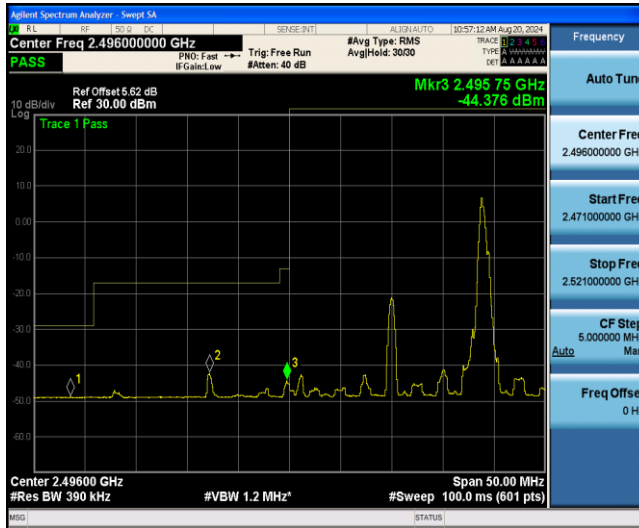

Band41-15MHz-16QAM-39725-1RB#0

Band41-15MHz-16QAM-39725-27RB#0

Band41-15MHz-16QAM-41515-1RB#0

Band41-15MHz-16QAM-41515-27RB#0

Band41-20MHz-QPSK-39750-1RB#0

Band41-20MHz-QPSK-39750-1RB#99

Band41-20MHz-QPSK-39750-100RB#0