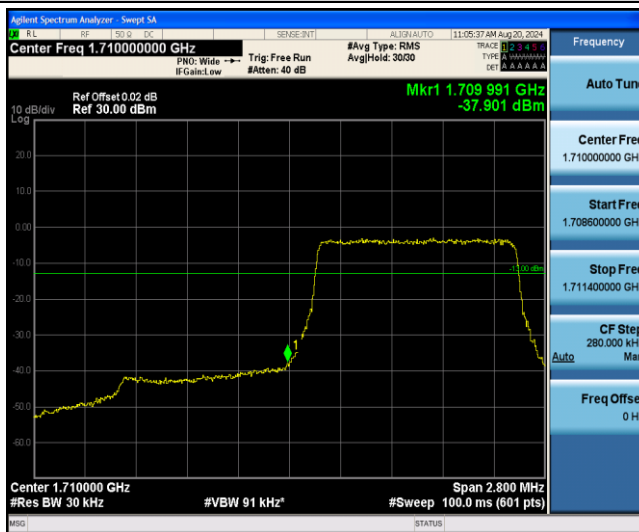

Band66-1.4MHz-QPSK-131979-6RB#0

Band66-1.4MHz-QPSK-132665-1RB#0