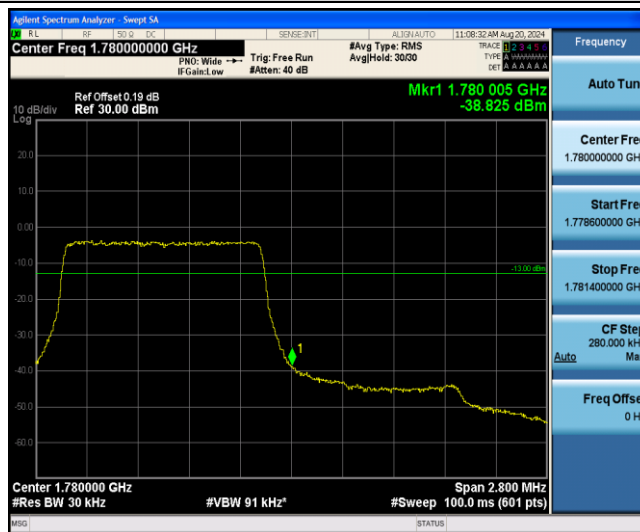

Band66-1.4MHz-QPSK-131979-1RB#0

Band66-1.4MHz-QPSK-131979-1RB#5

Band66-1.4MHz-QPSK-131979-6RB#0

Band66-1.4MHz-QPSK-132665-1RB#0

Band66-1.4MHz-QPSK-132665-1RB#5

Band66-1.4MHz-QPSK-132665-6RB#0

Band66-1.4MHz-16QAM-131979-1RB#0