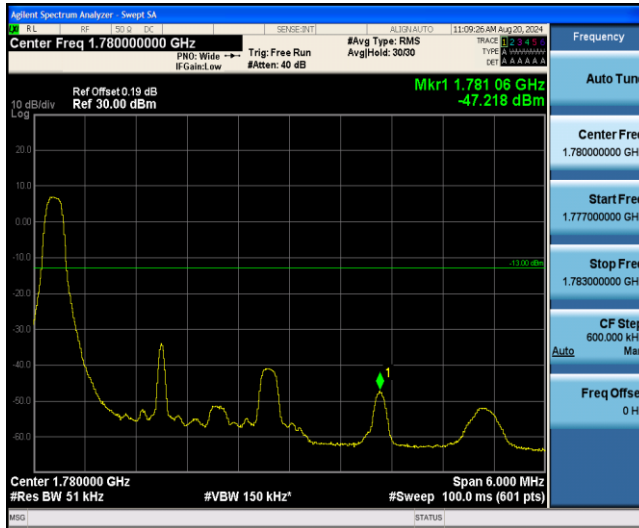

Band66-3MHz-QPSK-132657-1RB#0

Band66-3MHz-QPSK-132657-1RB#14