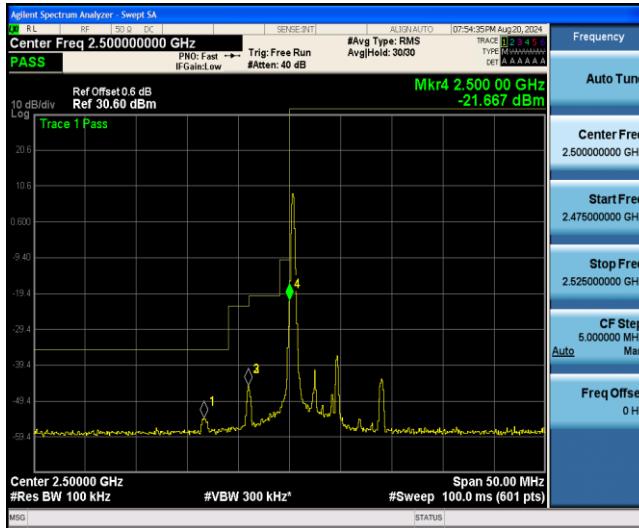

Band7-5MHz-16QAM-20775-1RB#0

Band7-5MHz-16QAM-20775-1RB#24