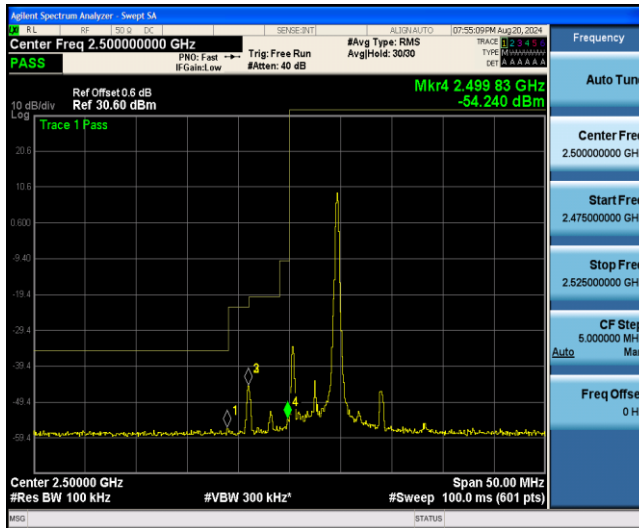

Band7-5MHz-16QAM-20775-1RB#24

Band7-5MHz-16QAM-20775-25RB#0