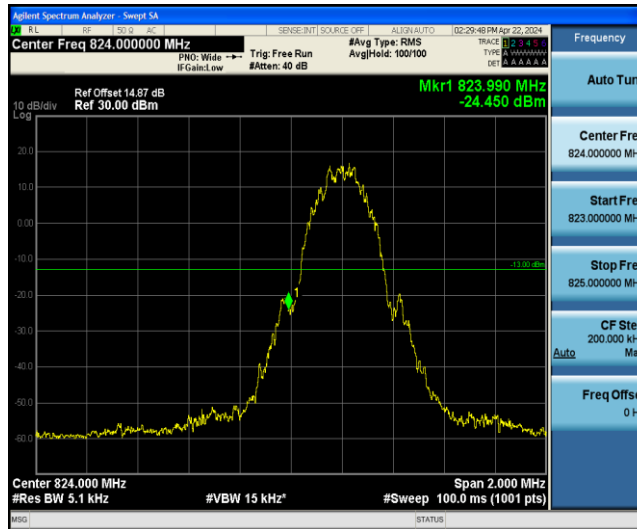

Test Graphs

GPRS850/GPRS1900

GPRS850-128-3