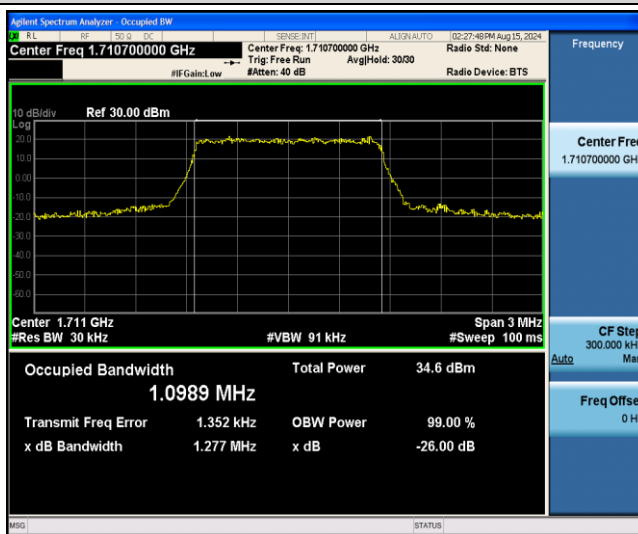

Band66-1.4MHz-QPSK-131979-6RB#0

Band66-1.4MHz-QPSK-132322-6RB#0