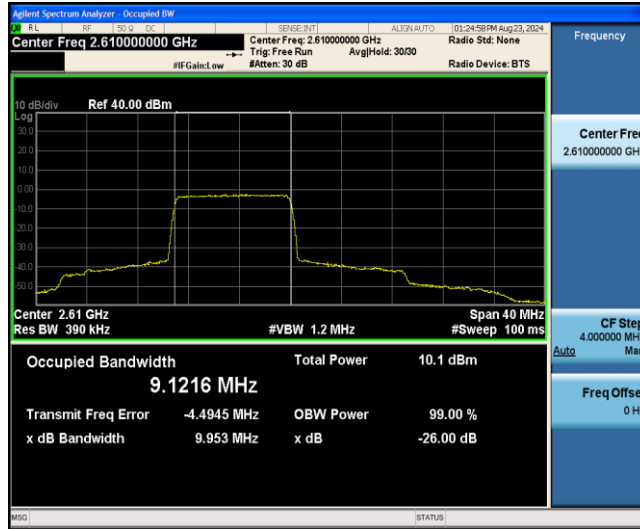

Band38-20MHz-16QAM-38150-27RB#0