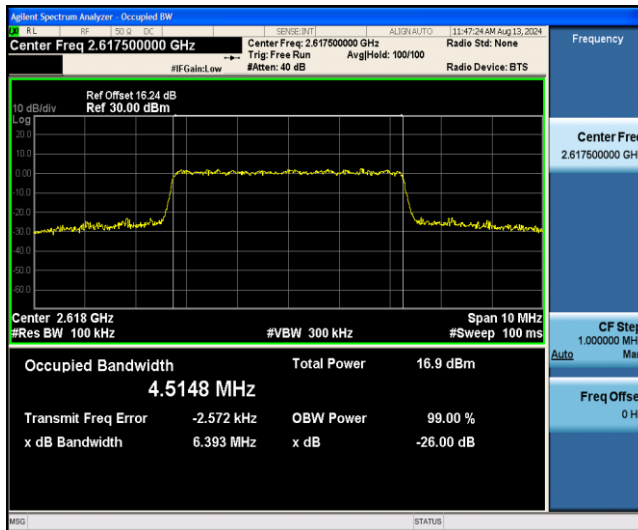

Band38-5MHz-QPSK-38225-25RB#0

Band38-5MHz-16QAM-37775-25RB#0

Band38-5MHz-16QAM-38000-25RB#0

Band38-5MHz-16QAM-38225-25RB#0

Band38-10MHz-QPSK-37800-50RB#0

Band38-10MHz-QPSK-38000-50RB#0

Band38-10MHz-QPSK-38200-50RB#0