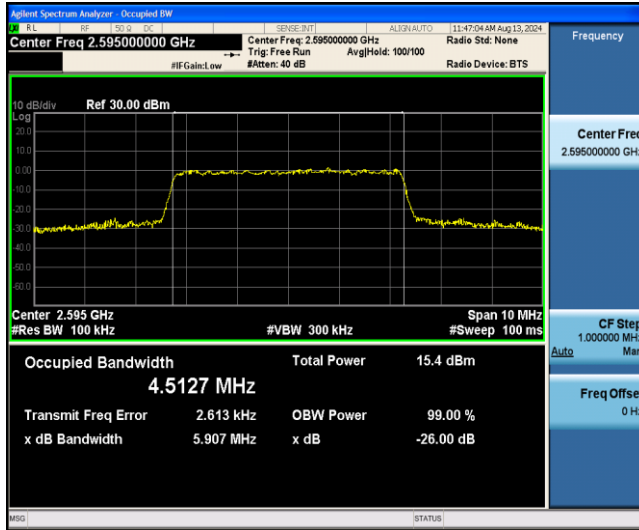

Band38-5MHz-QPSK-38225-25RB#0

Band38-5MHz-16QAM-37775-25RB#0

Band38-5MHz-16QAM-38000-25RB#0

Band38-5MHz-16QAM-38225-25RB#0

Band38-10MHz-QPSK-37800-50RB#0

Band38-10MHz-QPSK-38000-50RB#0

Band38-10MHz-QPSK-38200-50RB#0