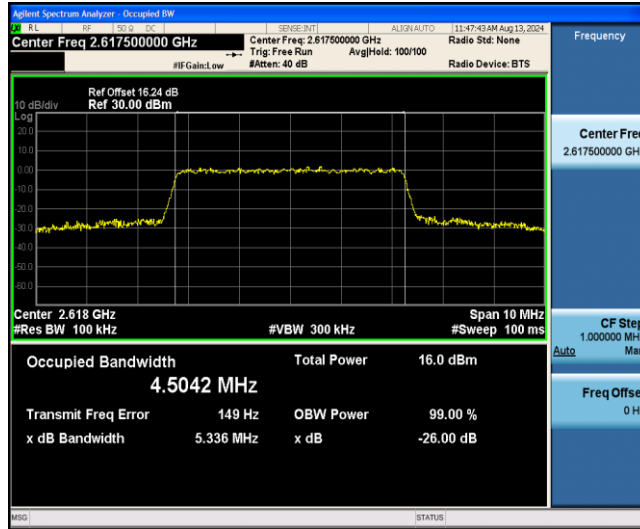

Band38-5MHz-QPSK-38225-25RB#0

Band38-5MHz-16QAM-37775-25RB#0

Band38-5MHz-16QAM-38000-25RB#0

Band38-5MHz-16QAM-38225-25RB#0

Band38-10MHz-QPSK-37800-50RB#0

Band38-10MHz-QPSK-38000-50RB#0

Band38-10MHz-QPSK-38200-50RB#0