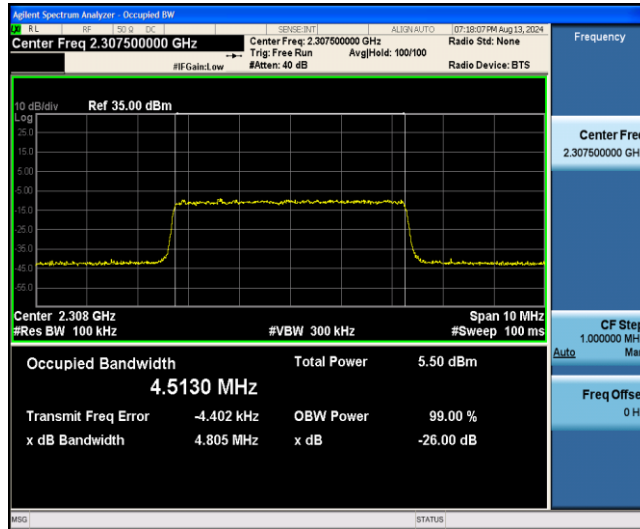

Band40-5MHz-QPSK-38725-25RB#0