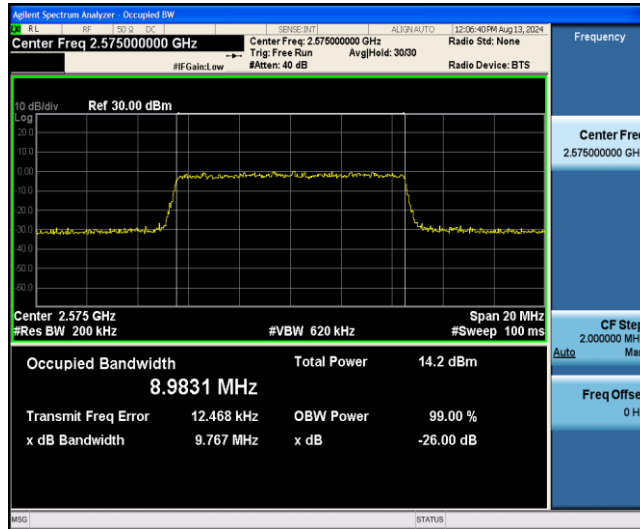

Band38-5MHz-QPSK-38225-25RB#0

Band38-5MHz-16QAM-37775-25RB#0

Band38-5MHz-16QAM-38000-25RB#0

Band38-5MHz-16QAM-38225-25RB#0

Band38-10MHz-QPSK-37800-50RB#0

Band38-10MHz-QPSK-38000-50RB#0

Band38-10MHz-QPSK-38200-50RB#0