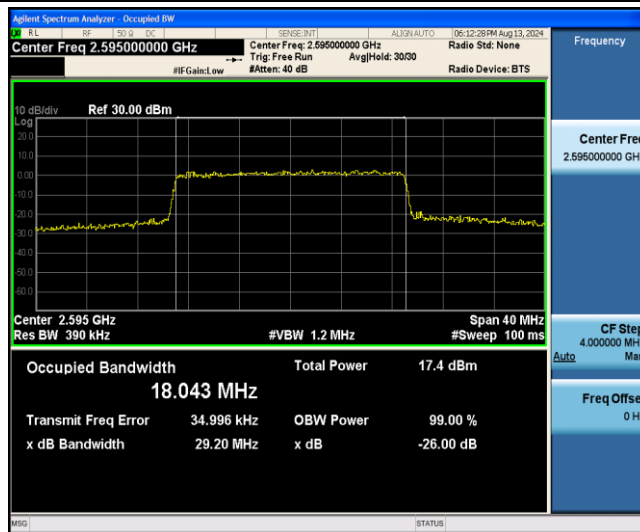

Band38-15MHz-16QAM-38000-27RB#0

Band38-15MHz-16QAM-38175-27RB#0

Band38-20MHz-QPSK-37850-100RB#0

Band38-20MHz-QPSK-38000-100RB#0

Band38-20MHz-QPSK-38150-100RB#0

Band38-20MHz-16QAM-37850-27RB#0

Band38-20MHz-16QAM-38000-27RB#0