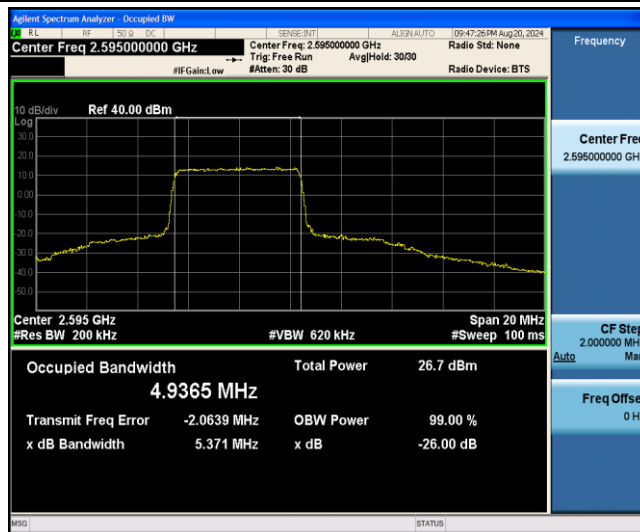

Band38-10MHz-16QAM-38000-27RB#0