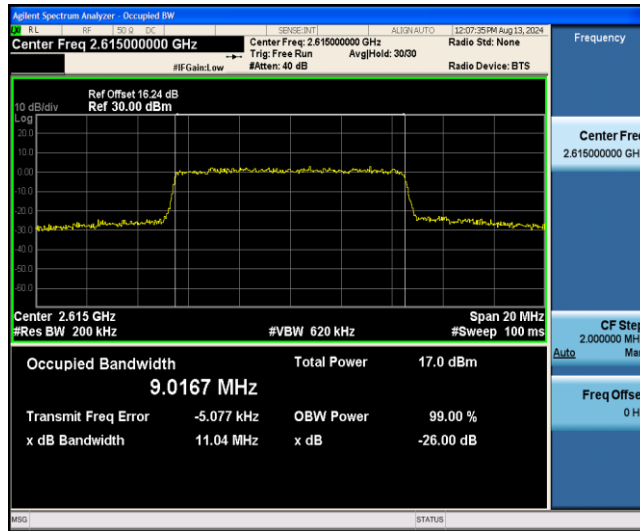

Band38-5MHz-QPSK-38225-25RB#0

Band38-5MHz-16QAM-37775-25RB#0

Band38-5MHz-16QAM-38000-25RB#0

Band38-5MHz-16QAM-38225-25RB#0

Band38-10MHz-QPSK-37800-50RB#0

Band38-10MHz-QPSK-38000-50RB#0

Band38-10MHz-QPSK-38200-50RB#0