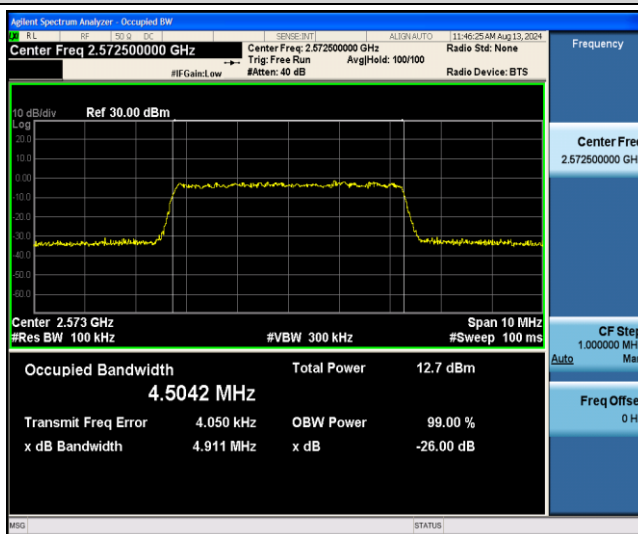

Band38-5MHz-QPSK-38225-25RB#0

Band38-5MHz-16QAM-37775-25RB#0

Band38-5MHz-16QAM-38000-25RB#0

Band38-5MHz-16QAM-38225-25RB#0

Band38-10MHz-QPSK-37800-50RB#0

Band38-10MHz-QPSK-38000-50RB#0

Band38-10MHz-QPSK-38200-50RB#0