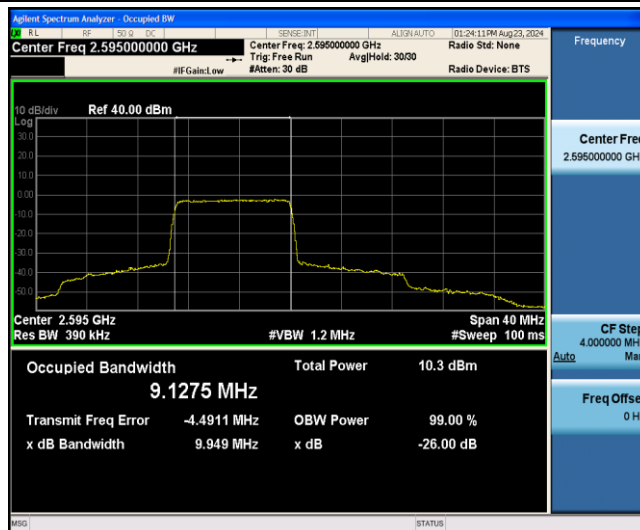

Band38-15MHz-16QAM-38000-27RB#0

Band38-15MHz-16QAM-38175-27RB#0

Band38-20MHz-QPSK-37850-100RB#0

Band38-20MHz-QPSK-38000-100RB#0

Band38-20MHz-QPSK-38150-100RB#0

Band38-20MHz-16QAM-37850-27RB#0

Band38-20MHz-16QAM-38000-27RB#0