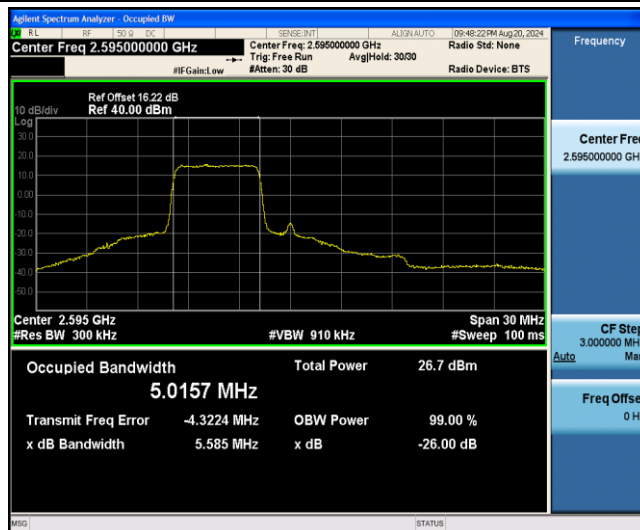

Band38-15MHz-16QAM-38000-27RB#0