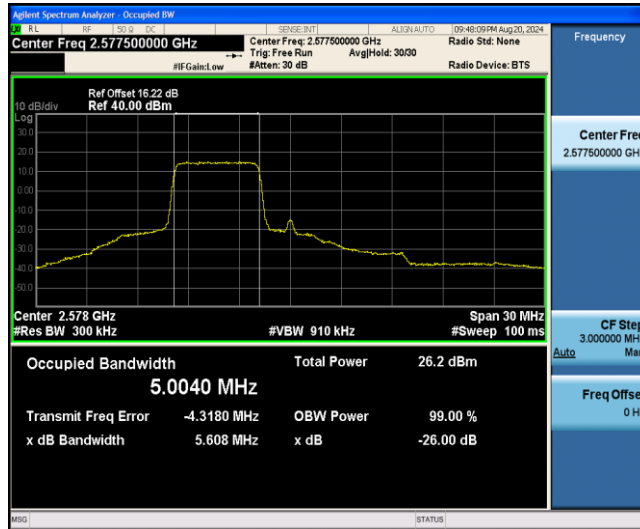

Band38-10MHz-16QAM-37800-27RB#0

Band38-10MHz-16QAM-38000-27RB#0

Band38-10MHz-16QAM-38200-27RB#0

Band38-15MHz-QPSK-37825-75RB#0

Band38-15MHz-QPSK-38000-75RB#0

Band38-15MHz-QPSK-38175-75RB#0

Band38-15MHz-16QAM-37825-27RB#0