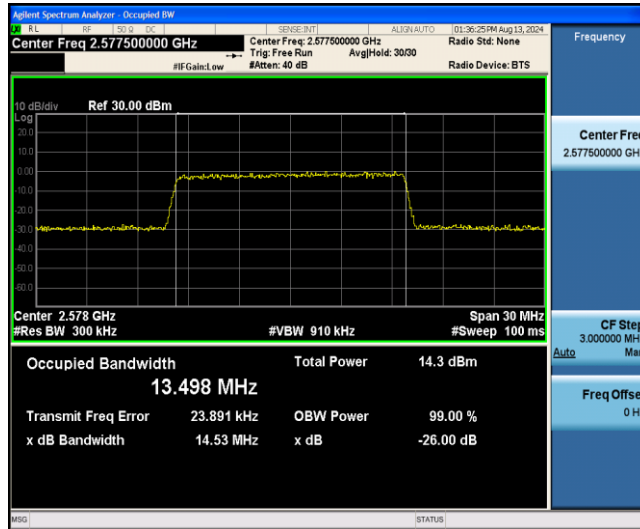

Band38-10MHz-16QAM-37800-27RB#0

Band38-10MHz-16QAM-38000-27RB#0

Band38-10MHz-16QAM-38200-27RB#0

Band38-15MHz-QPSK-37825-75RB#0

Band38-15MHz-QPSK-38000-75RB#0

Band38-15MHz-QPSK-38175-75RB#0

Band38-15MHz-16QAM-37825-27RB#0