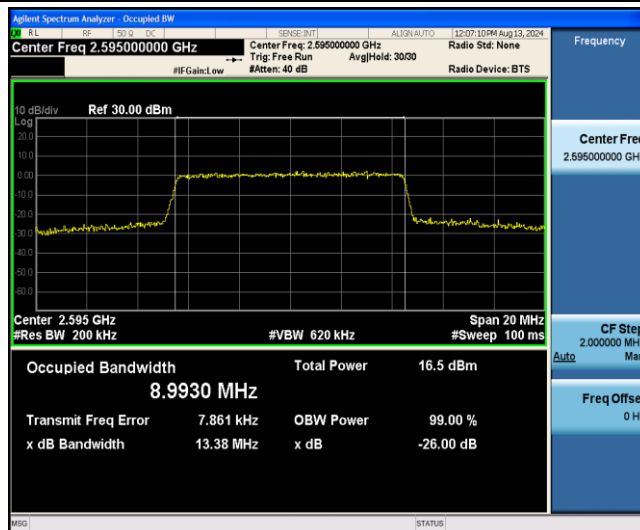

Band38-5MHz-QPSK-38225-25RB#0

Band38-5MHz-16QAM-37775-25RB#0

Band38-5MHz-16QAM-38000-25RB#0

Band38-5MHz-16QAM-38225-25RB#0

Band38-10MHz-QPSK-37800-50RB#0

Band38-10MHz-QPSK-38000-50RB#0

Band38-10MHz-QPSK-38200-50RB#0