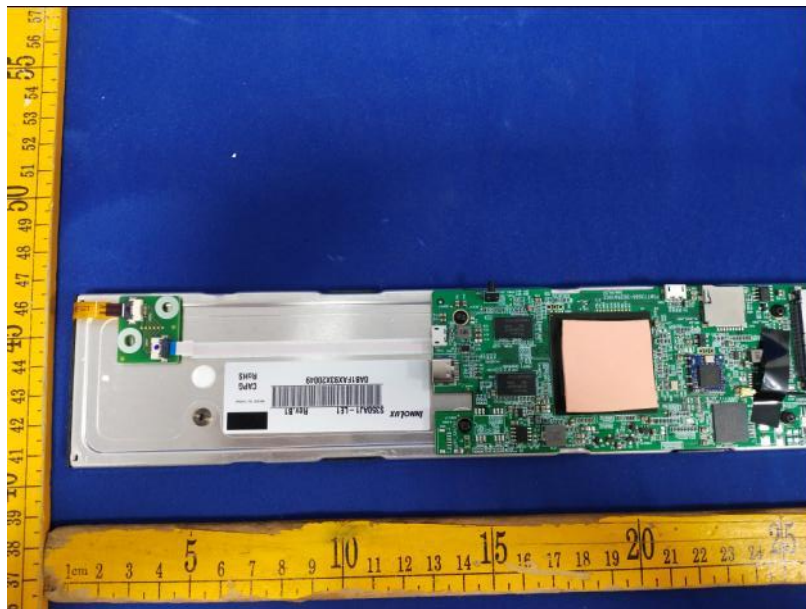

FCC ID: 2ATVUPDI350UFP01

RF Antenna