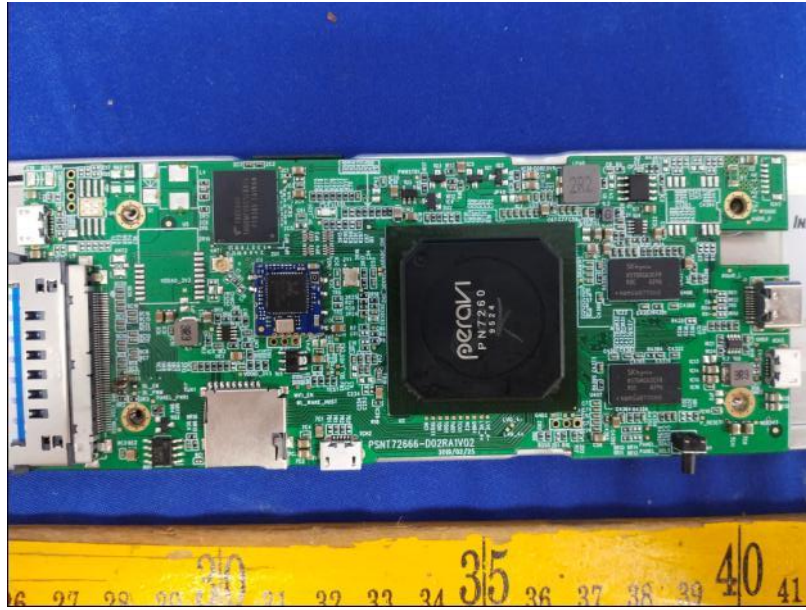

FCC ID: 2ATVUPDI350UFP01

RF Antenna