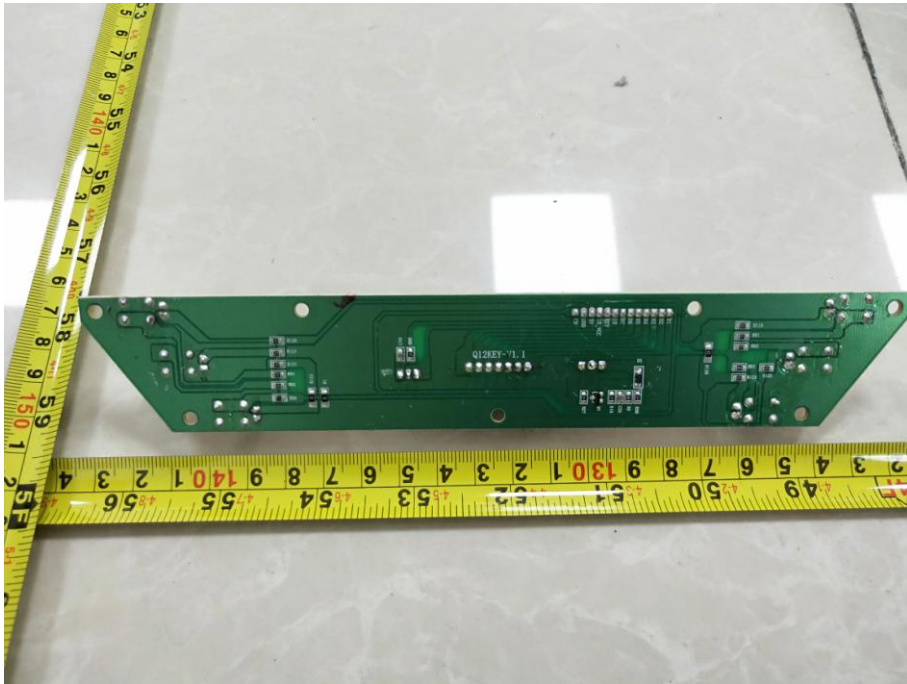

Appendix B: Photographs of EUT

Product: SPEAKER
Model: Party System 210
Internal Photos

Antenna