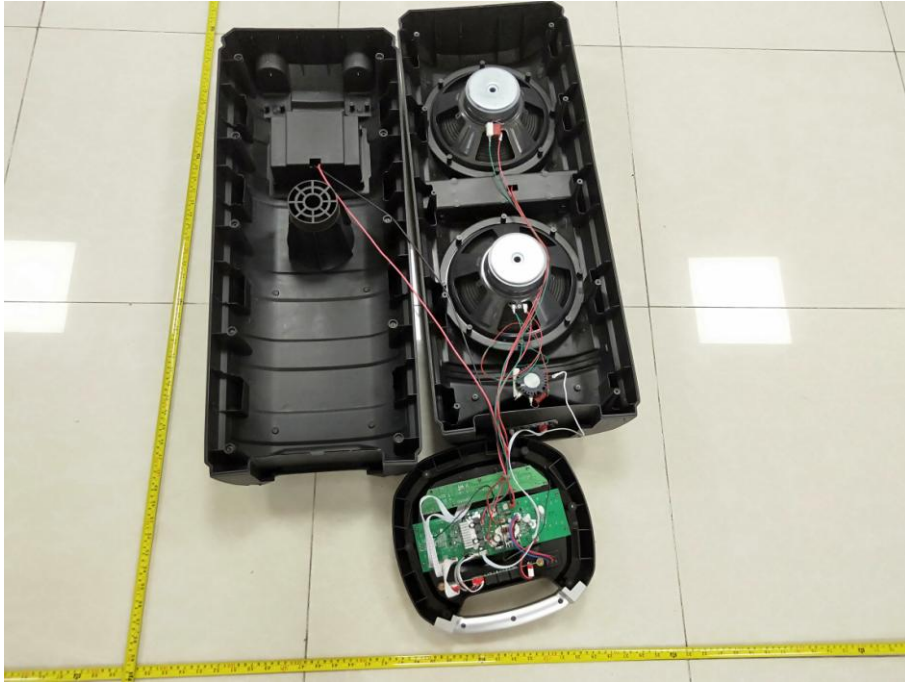

Appendix B: Photographs of EUT

Product: SPEAKER
Model: Party System 210
Internal Photos

Antenna