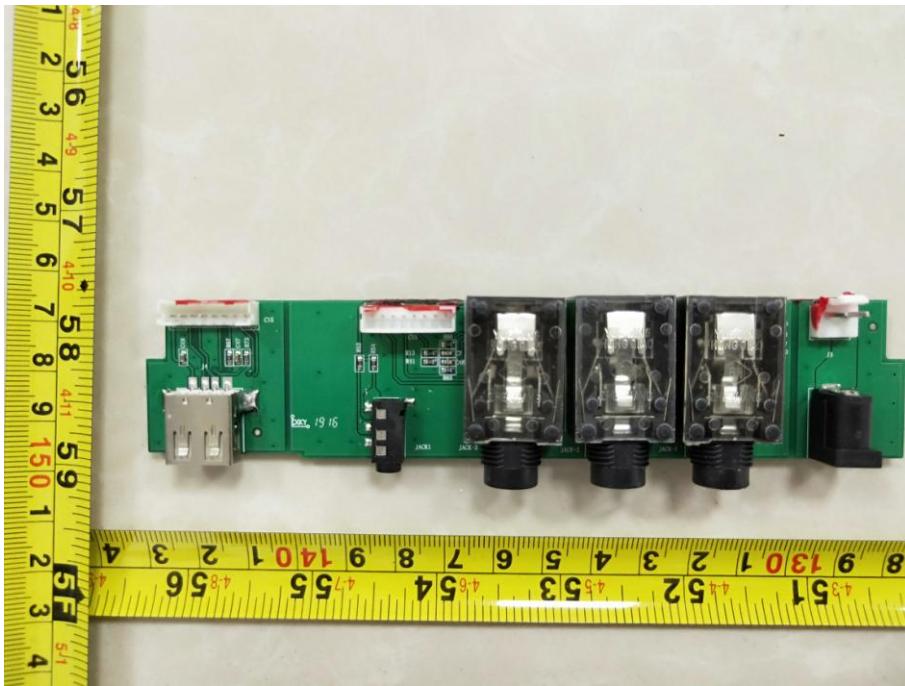

Appendix B: Photographs of EUT

Product: SPEAKER
Model: Party System 210
Internal Photos

Antenna