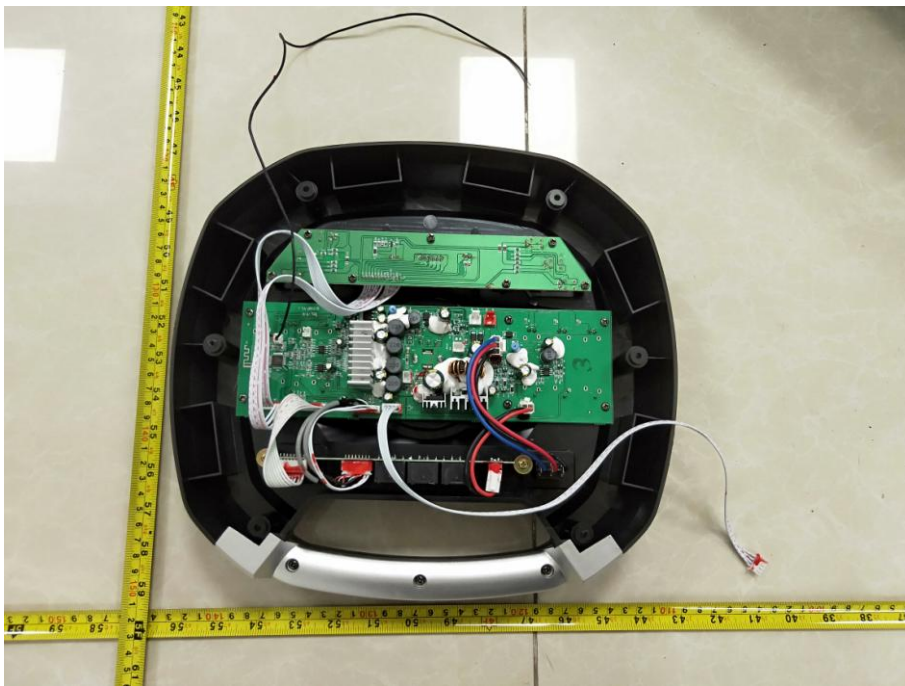

Appendix B: Photographs of EUT

Product: SPEAKER
Model: Party System 210
Internal Photos

Antenna