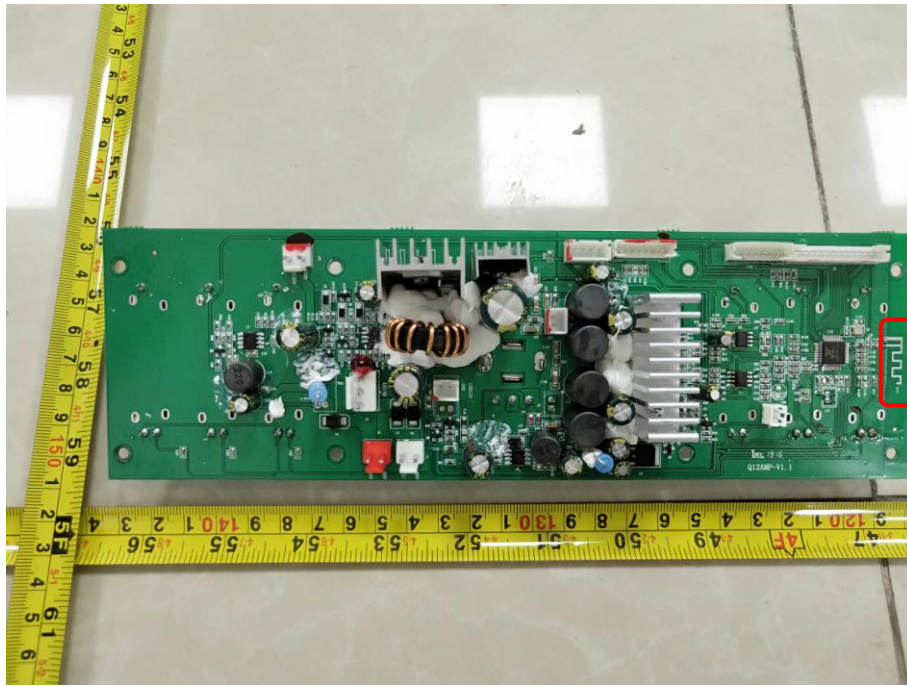

Appendix B: Photographs of EUT

Product: SPEAKER
Model: Party System 210
Internal Photos

Antenna