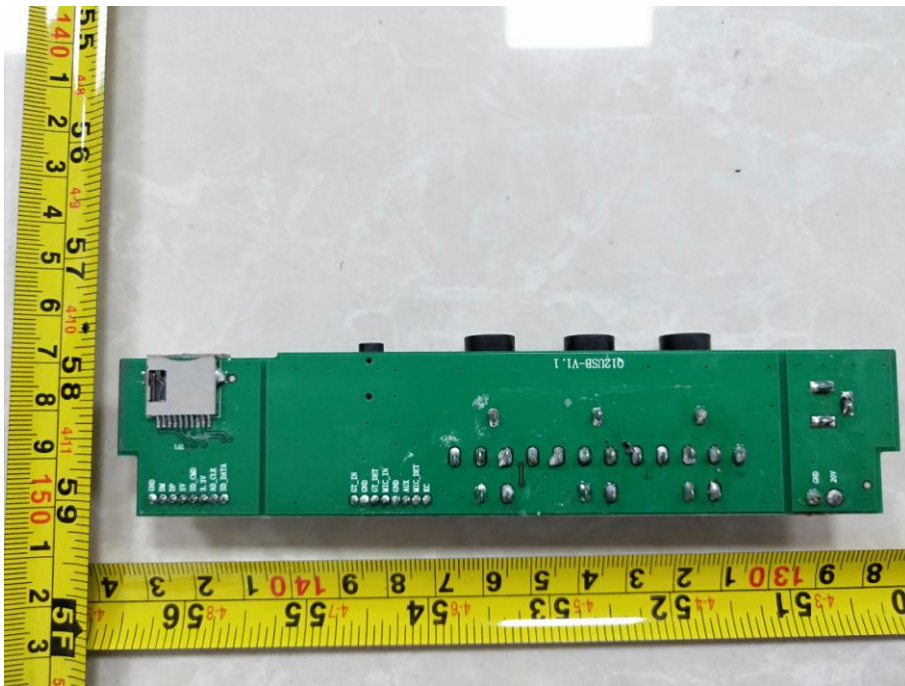

Appendix B: Photographs of EUT

Product: SPEAKER
Model: Party System 210
Internal Photos

Antenna