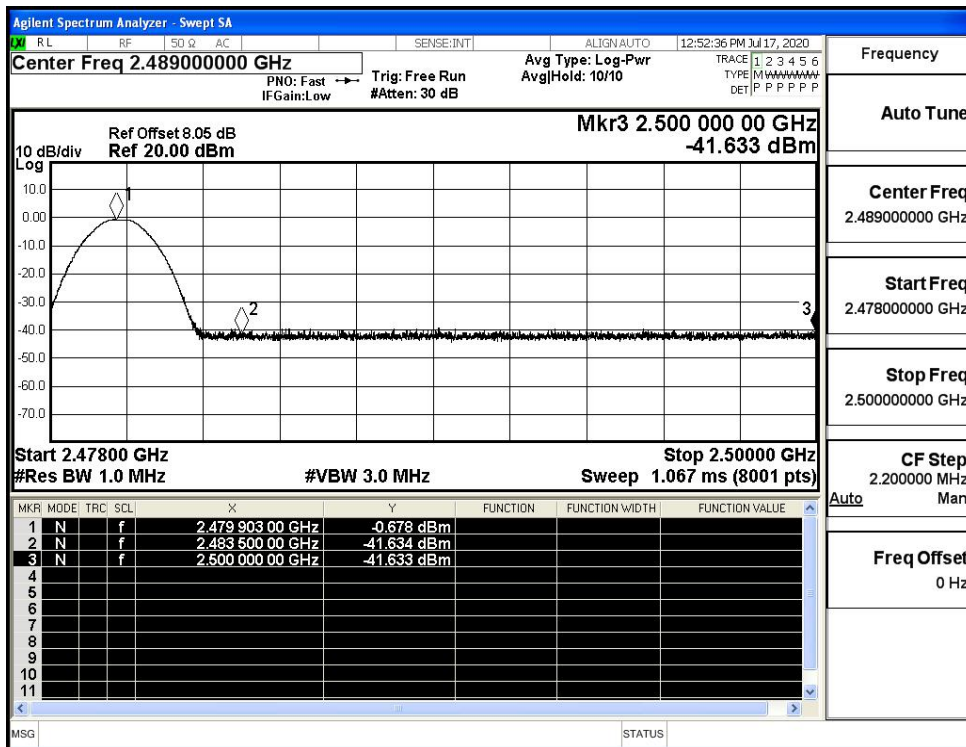

Restrict-band band-edge measurements_Hopping Off_8DPSK_PEAK (Low Channel)

Restrict-band band-edge measurements_Hopping Off_8DPSK_Average (Low Channel)

Restrict-band band-edge measurements_Hopping Off_8DPSK_PEAK (High Channel)

Restrict-band band-edge measurements_Hopping Off_8DPSK_Average (High Channel)