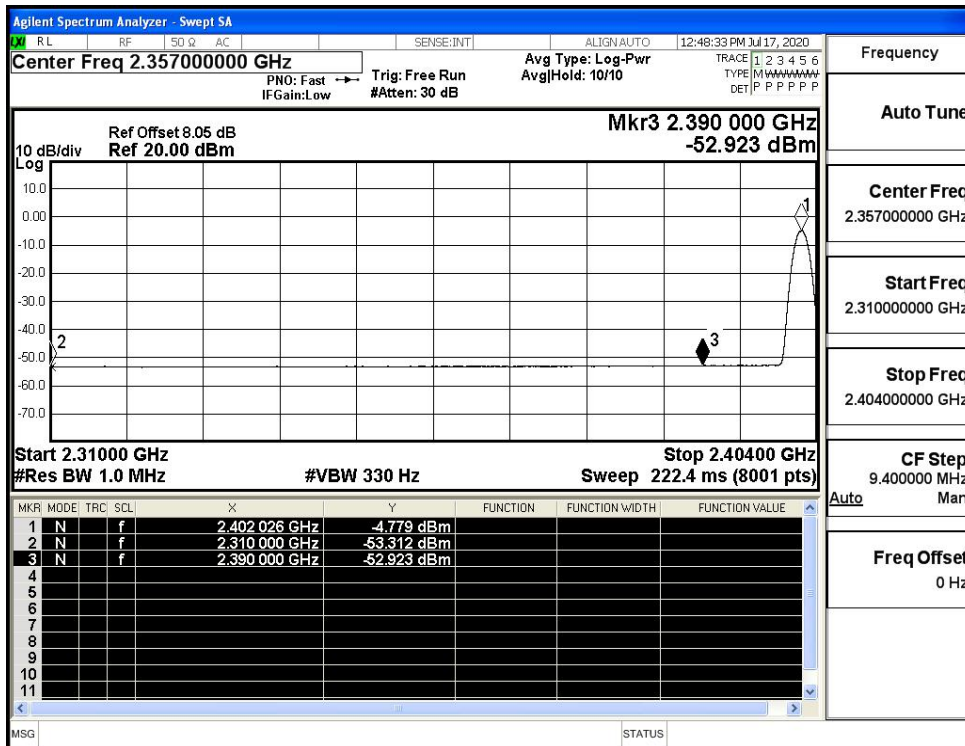

Restrict-band band-edge measurements_Hopping Off_8DPSK_PEAK (Low Channel)

Restrict-band band-edge measurements_Hopping Off_8DPSK_Average (Low Channel)

Restrict-band band-edge measurements_Hopping Off_8DPSK_PEAK (High Channel)

Restrict-band band-edge measurements_Hopping Off_8DPSK_Average (High Channel)