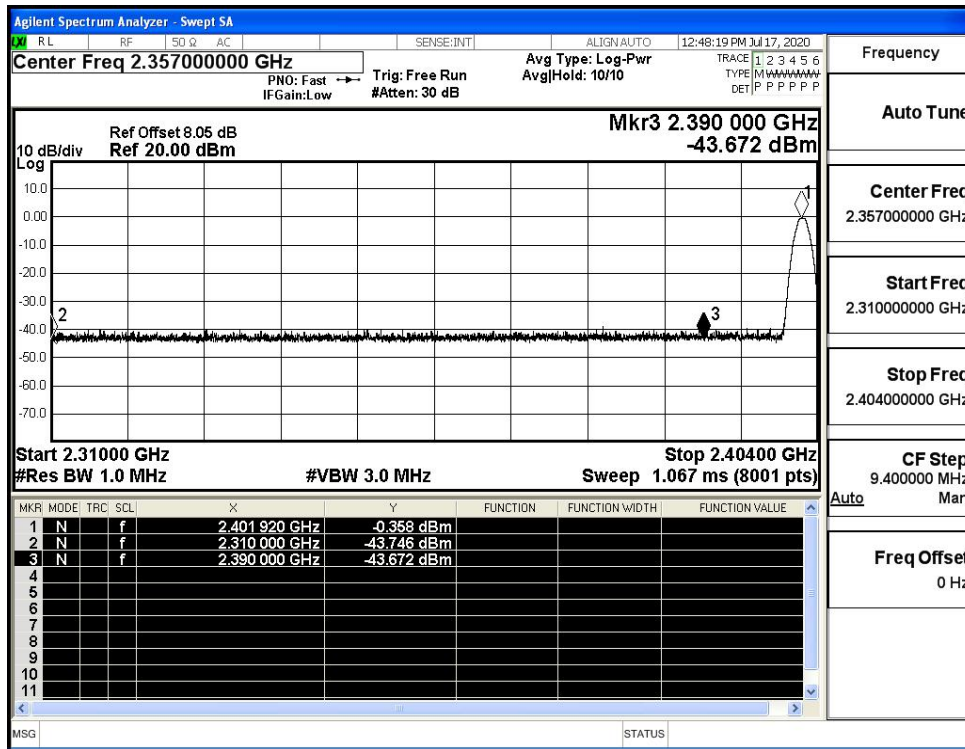

Restrict-band band-edge measurements_Hopping Off_8DPSK_PEAK (Low Channel)

Restrict-band band-edge measurements_Hopping Off_8DPSK_Average (Low Channel)

Restrict-band band-edge measurements_Hopping Off_8DPSK_PEAK (High Channel)

Restrict-band band-edge measurements_Hopping Off_8DPSK_Average (High Channel)