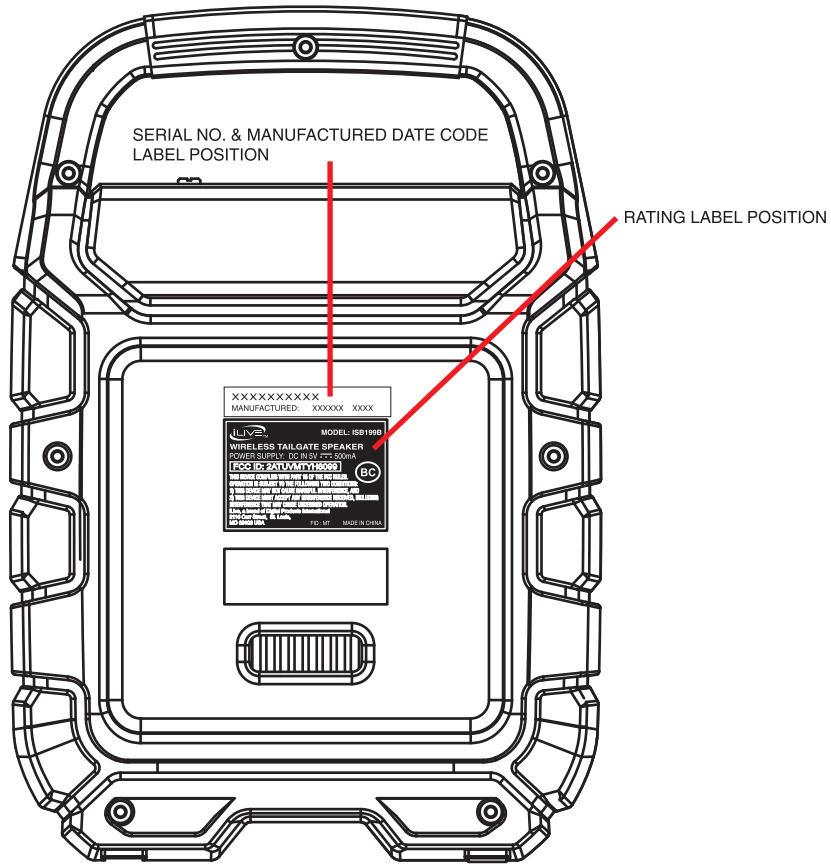

MODEL: ISB199B  
 TITLE: RATING LABEL  
 COLOR: **BLACK LABEL WITH  
 WHITE WORDINGS**  
 SIZE: 43(L) x 29(H)/mm  
 DATE: JUNE 10, 19.

日期流水号 1份用量  
 规格: 45 x 8 mm

0907000001  
 MANUFACTURED: JULY 2019

0907030816  
 MANUFACTURED: JULY 2019