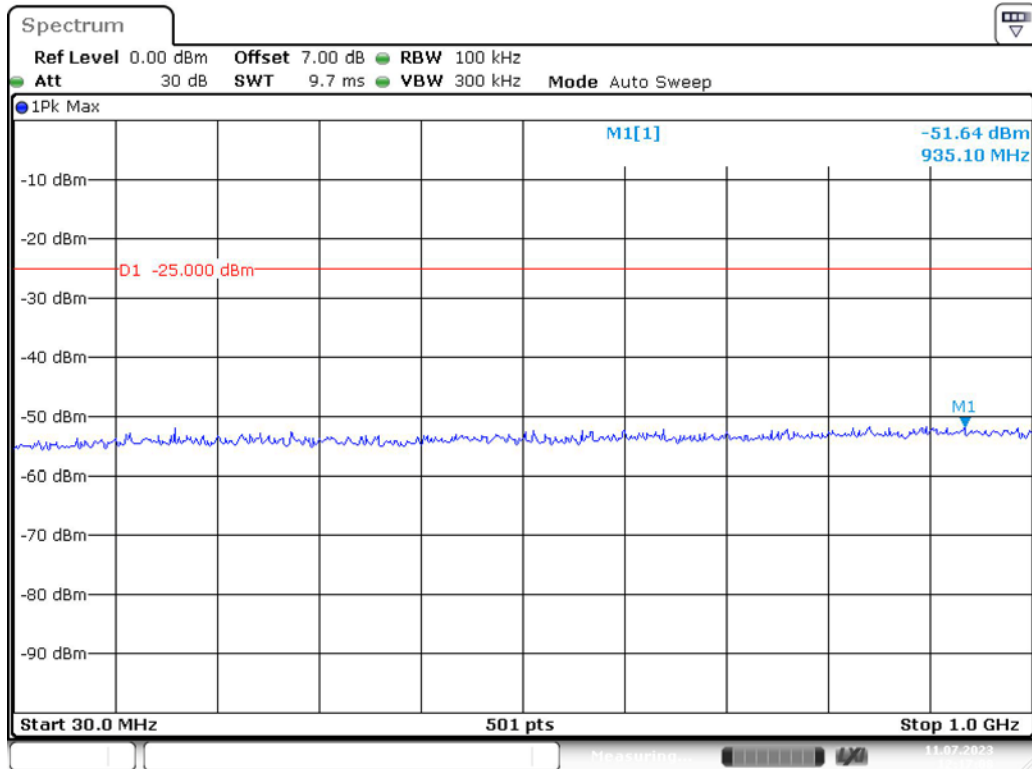

Date: 11.JUL.2023 12:15:36

Band 5_10 MHz_High_QPSK_RB50#0_1(30MHz-1GHz)

Date: 11.JUL.2023 12:16:06

Band 5_10 MHz_High_QPSK_RB50#0_2(1GHz-10GHz)

Date: 11.JUL.2023 12:16:28

Band 7_5 MHz_Low_QPSK_RB25#0_1(30MHz-1GHz)