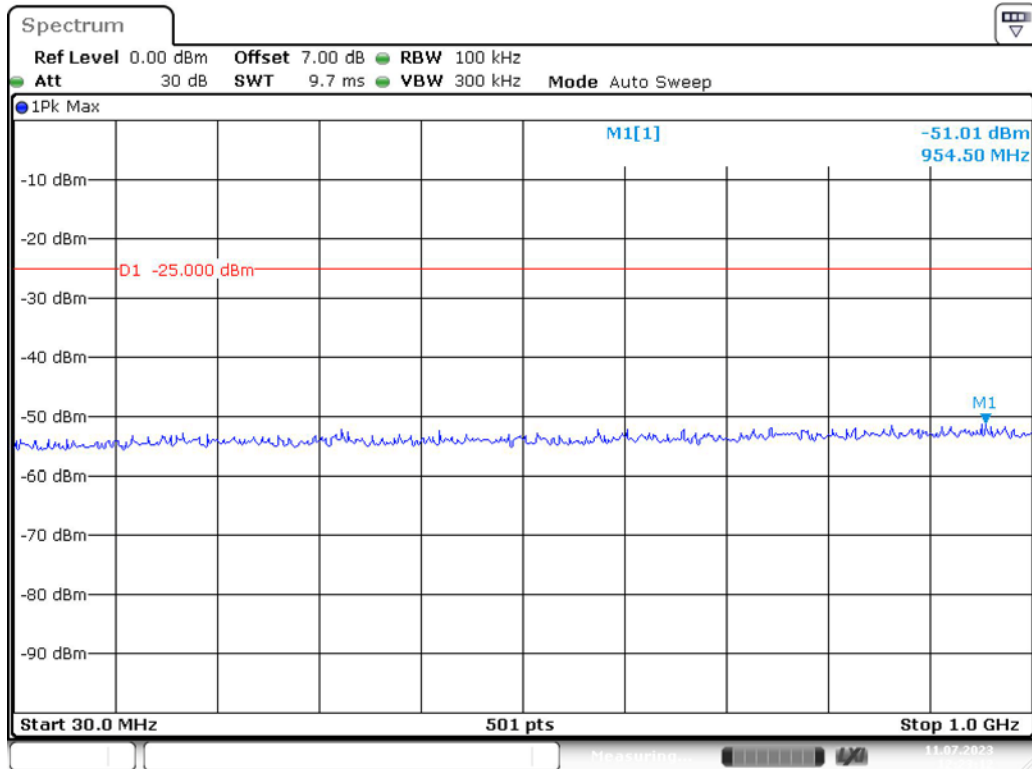

Date: 11.JUL.2023 12:21:22

Band 7_10 MHz_High_QPSK_RB50#0_2(1GHz-26.5GHz)

Date: 11.JUL.2023 12:21:44

Band 7_15 MHz_Low_QPSK_RB75#0_1(30MHz-1GHz)

Band 7_15 MHz_Low_QPSK_RB75#0_2(1GHz-26.5GHz)

Band 7_15 MHz_Middle_QPSK_RB75#0_1(30MHz-1GHz)