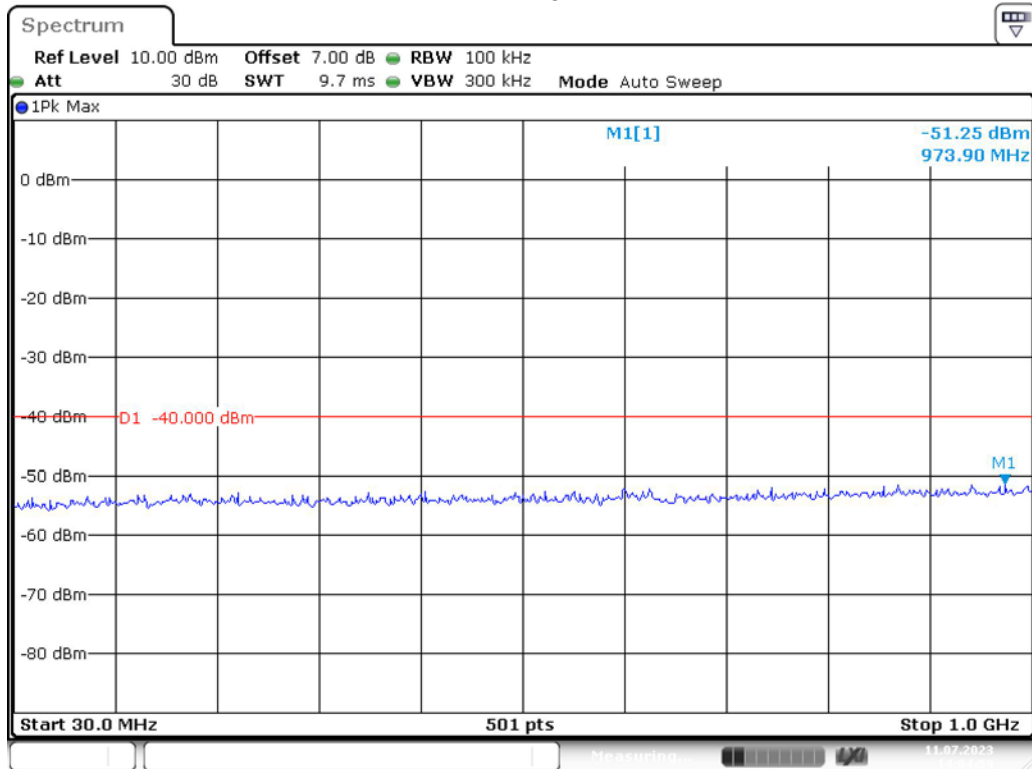

Band 40(2350MHz-2360MHz)_5 MHz_Middle_QPSK_RB25#0_1(30MHz-1GHz)

Date: 11.JUL.2023 14:03:22

Band 40(2350MHz-2360MHz)_5 MHz_Middle_QPSK_RB25#0_2(1GHz-26.5GHz)

Date: 11.JUL.2023 14:04:07

Band 40(2350MHz-2360MHz)_5 MHz_High_QPSK_RB25#0_1(30MHz-1GHz)