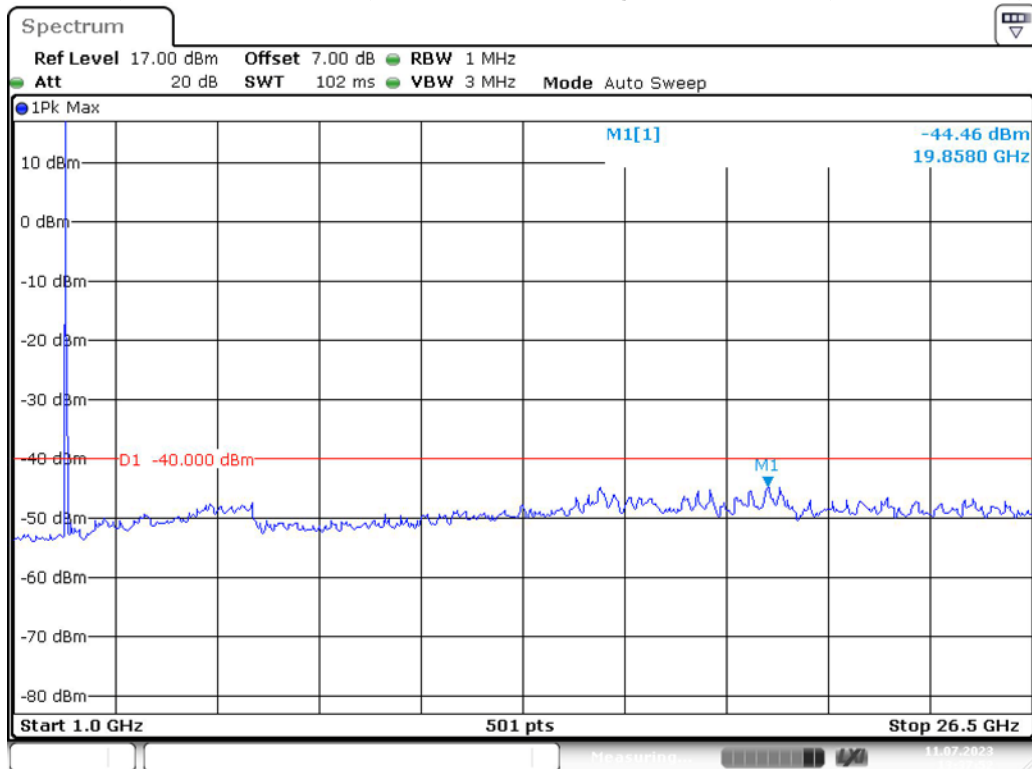

Band 40(2305MHz-2315MHz)_5 MHz_High_QPSK_RB25#0_2(1GHz-26.5GHz)

Date: 11.JUL.2023 13:36:33

Band 40(2305MHz-2315MHz)_10 MHz_Middle_QPSK_RB50#0_1(30MHz-1GHz)

Date: 11.JUL.2023 13:37:05

Band 40(2305MHz-2315MHz)_10 MHz_Middle_QPSK_RB50#0_2(1GHz-26.5GHz)