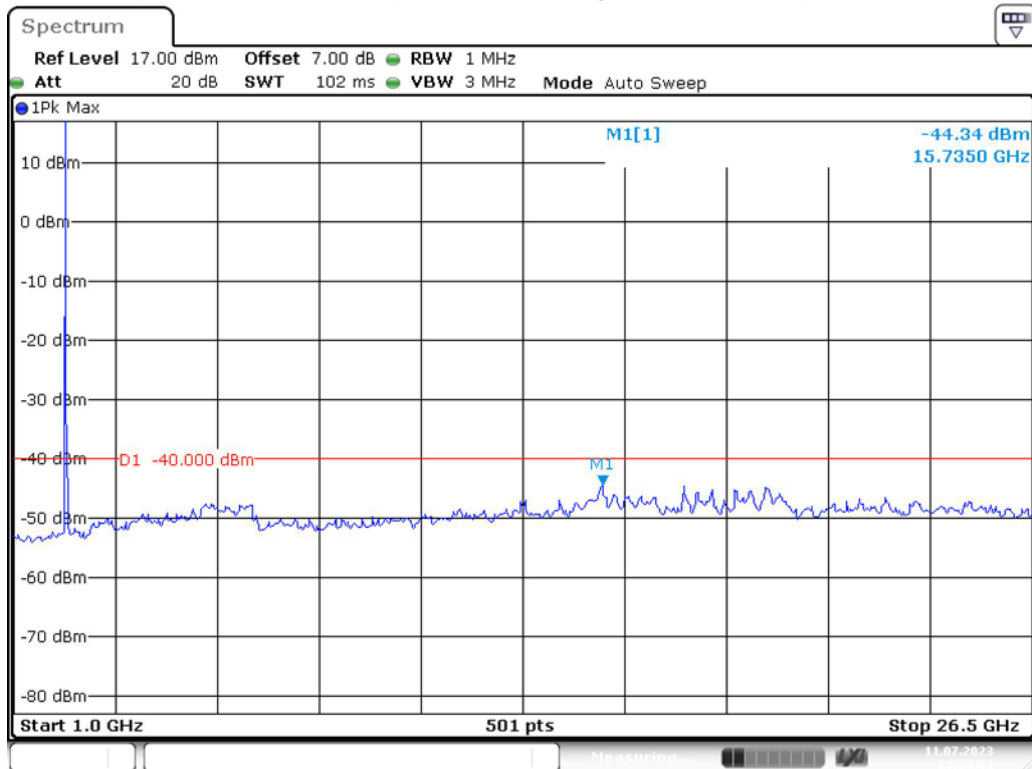

Band 40(2305MHz-2315MHz)_5 MHz_Low_QPSK_RB25#0_2(1GHz-26.5GHz)