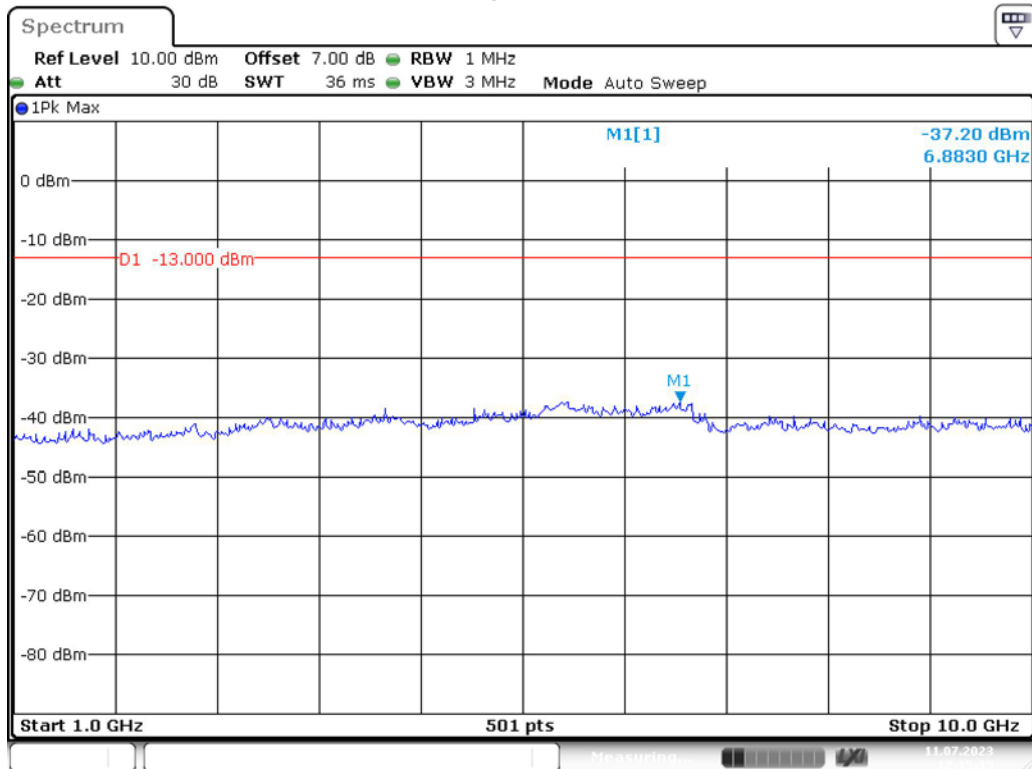

Band 5_10 MHz_Low_QPSK_RB50#0_1(30MHz-1GHz)

Band 5_10 MHz_Low_QPSK_RB50#0_2(1GHz-10GHz)

Band 5_10 MHz_Middle_QPSK_RB50#0_1(30MHz-1GHz)

Date: 11.JUL.2023 12:15:14

Band 5_10 MHz_Middle_QPSK_RB50#0_2(1GHz-10GHz)