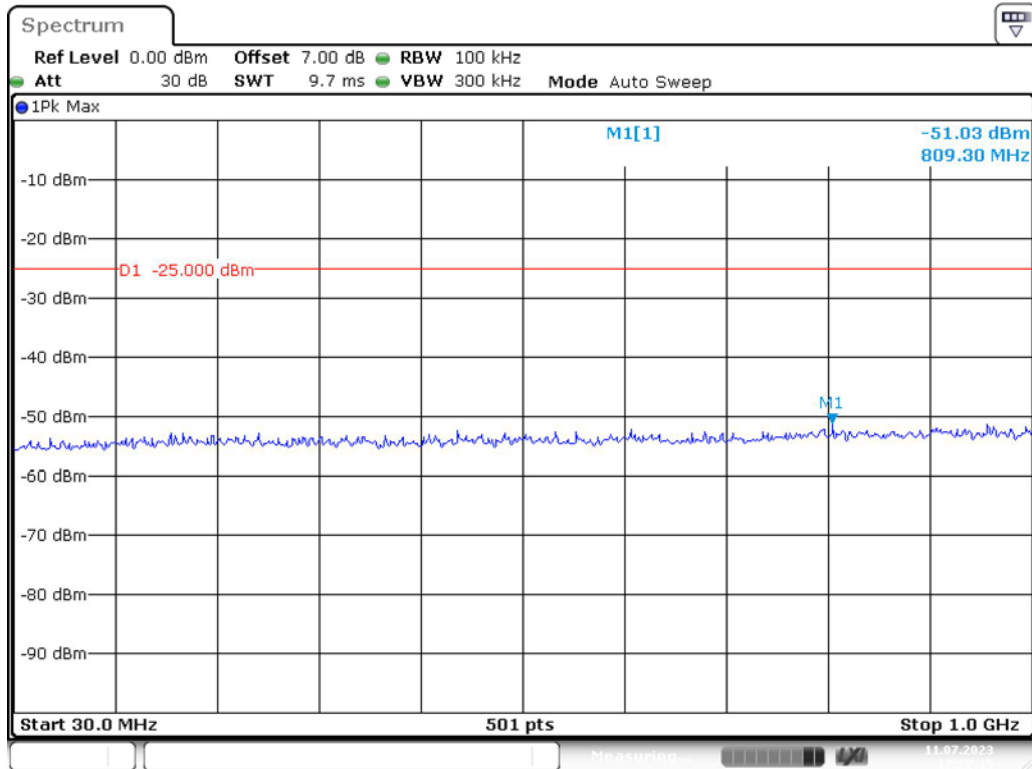

Band 7_15 MHz_Low_QPSK_RB75#0_1(30MHz-1GHz)