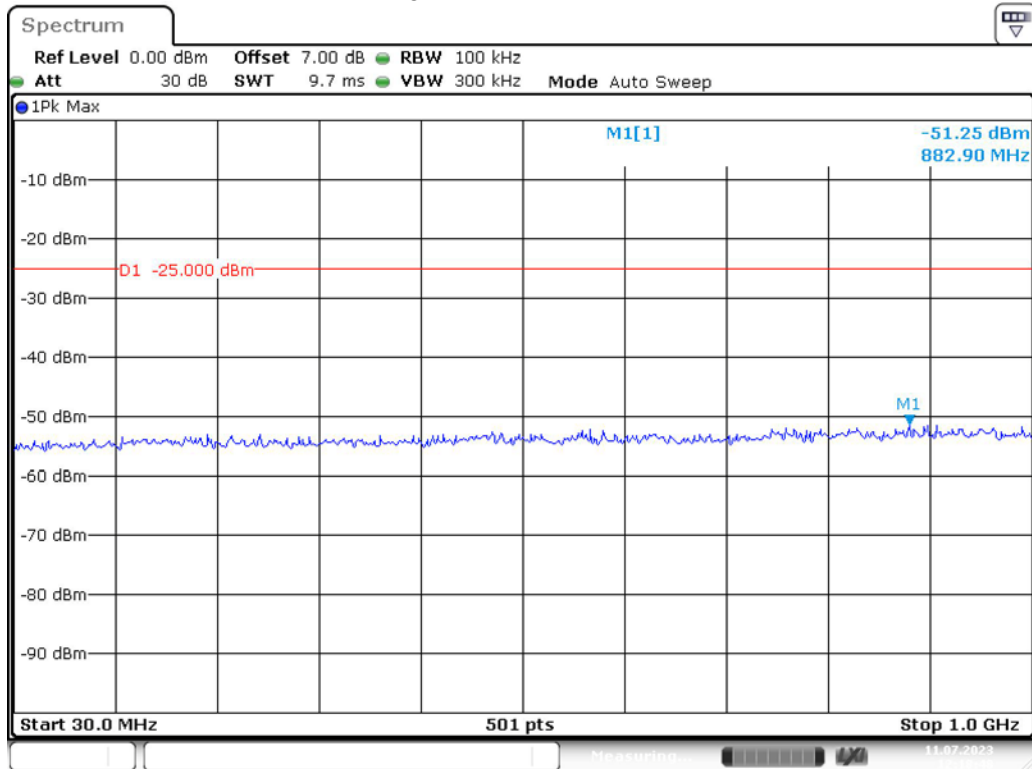

Band 7_5 MHz_High_QPSK_RB25#0_1(30MHz-1GHz)