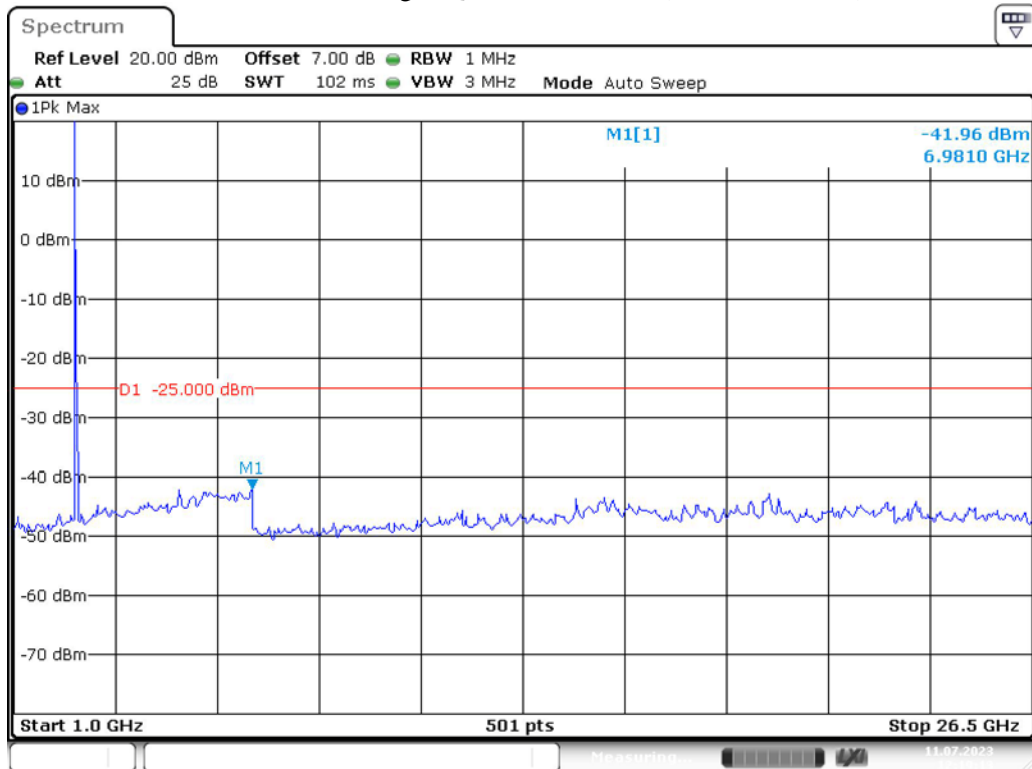

Band 7_5 MHz_High_QPSK_RB25#0_2(1GHz-26.5GHz)