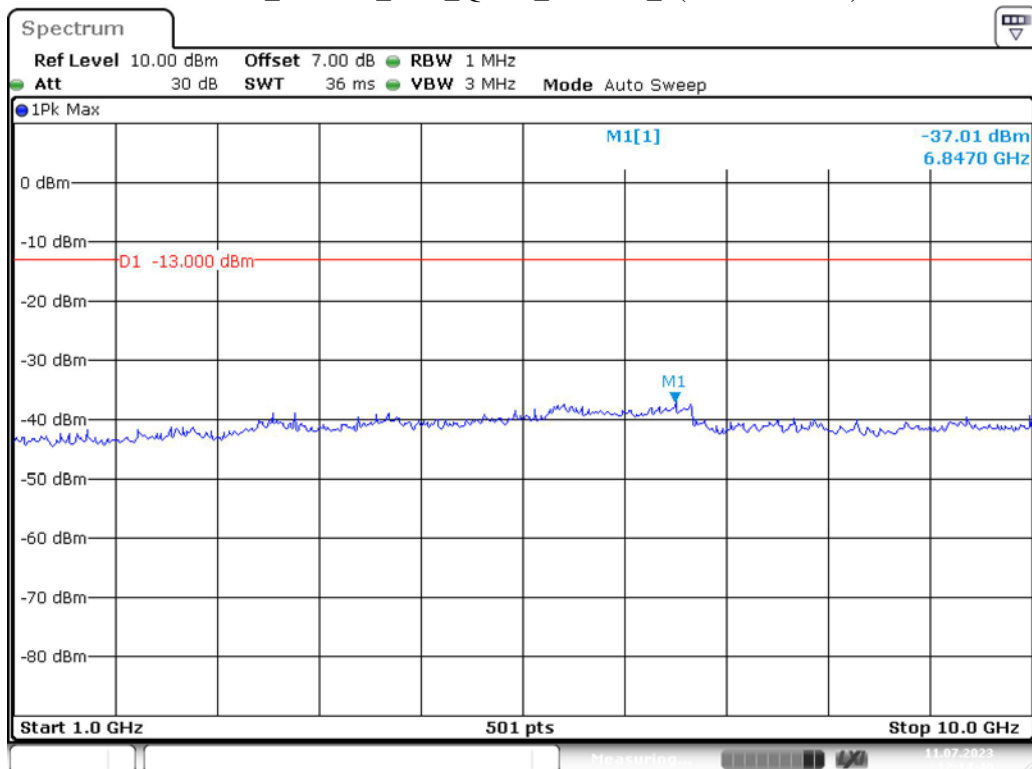

Band 5_10 MHz_Low_QPSK_RB50#0_1(30MHz-1GHz)

Band 5_10 MHz_Low_QPSK_RB50#0_2(1GHz-10GHz)

Band 5_10 MHz_Middle_QPSK_RB50#0_1(30MHz-1GHz)

Date: 11.JUL.2023 12:15:14

Band 5_10 MHz_Middle_QPSK_RB50#0_2(1GHz-10GHz)