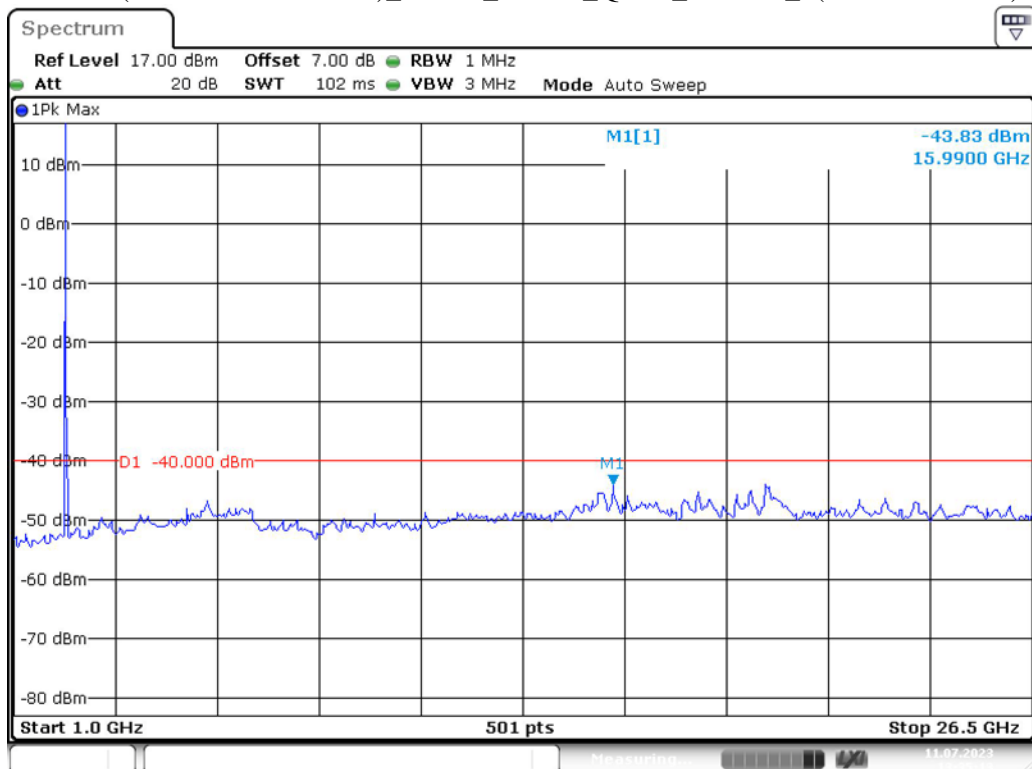

Band 40(2305MHz-2315MHz)_5 MHz_Middle_QPSK_RB25#0_2(1GHz-26.5GHz)

Date: 11.JUL.2023 13:35:13