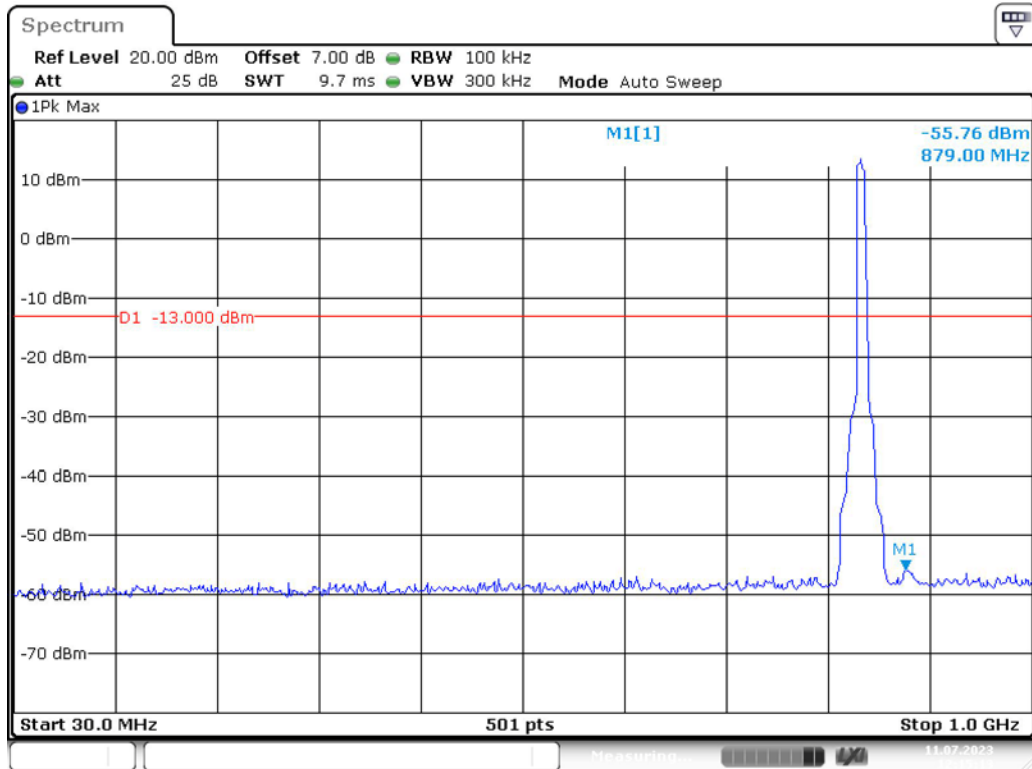

Band 5_10 MHz_Low_QPSK_RB50#0_1(30MHz-1GHz)

Band 5_10 MHz_Low_QPSK_RB50#0_2(1GHz-10GHz)

Band 5_10 MHz_Middle_QPSK_RB50#0_1(30MHz-1GHz)

Date: 11.JUL.2023 12:15:14

Band 5_10 MHz_Middle_QPSK_RB50#0_2(1GHz-10GHz)