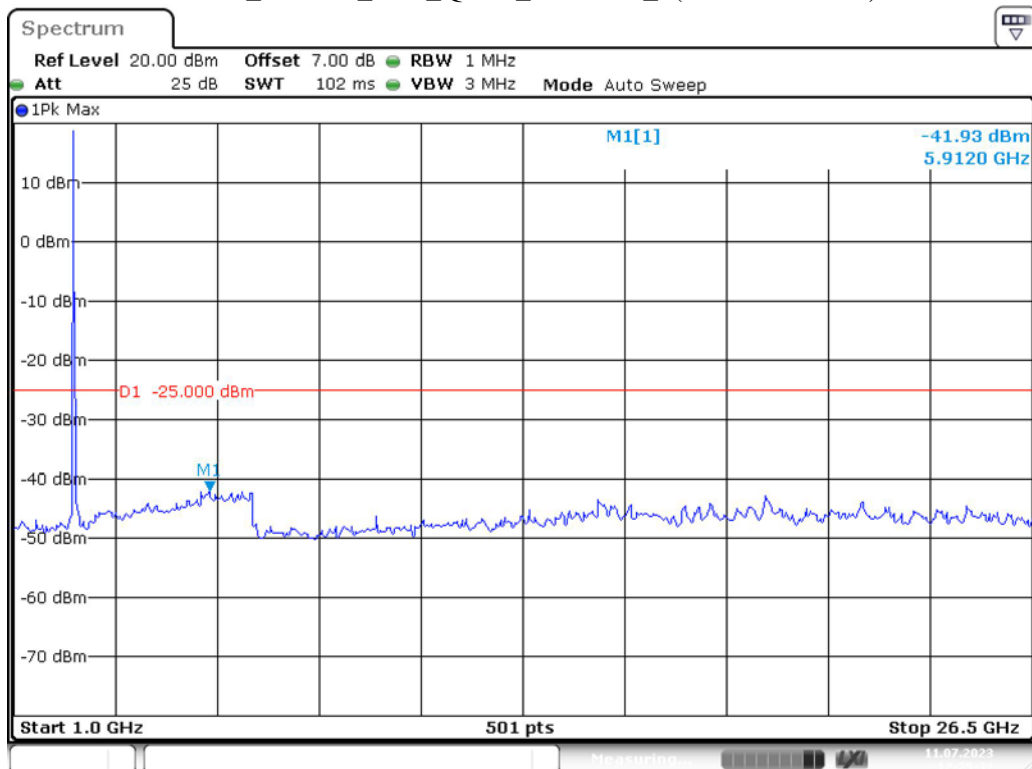

Band 7_20 MHz_Low_QPSK_RB100#0_2(1GHz-26.5GHz)

Date: 11.JUL.2023 12:25:33