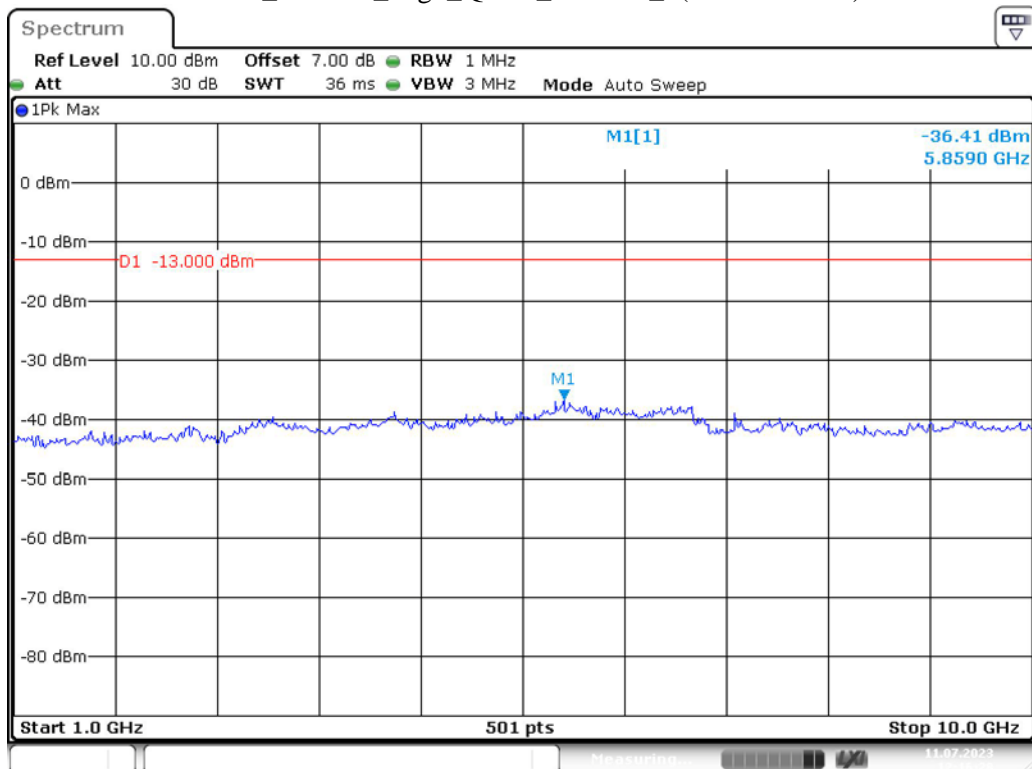

Band 5_10 MHz_High_QPSK_RB50#0_2(1GHz-10GHz)

Date: 11.JUL.2023 12:16:28