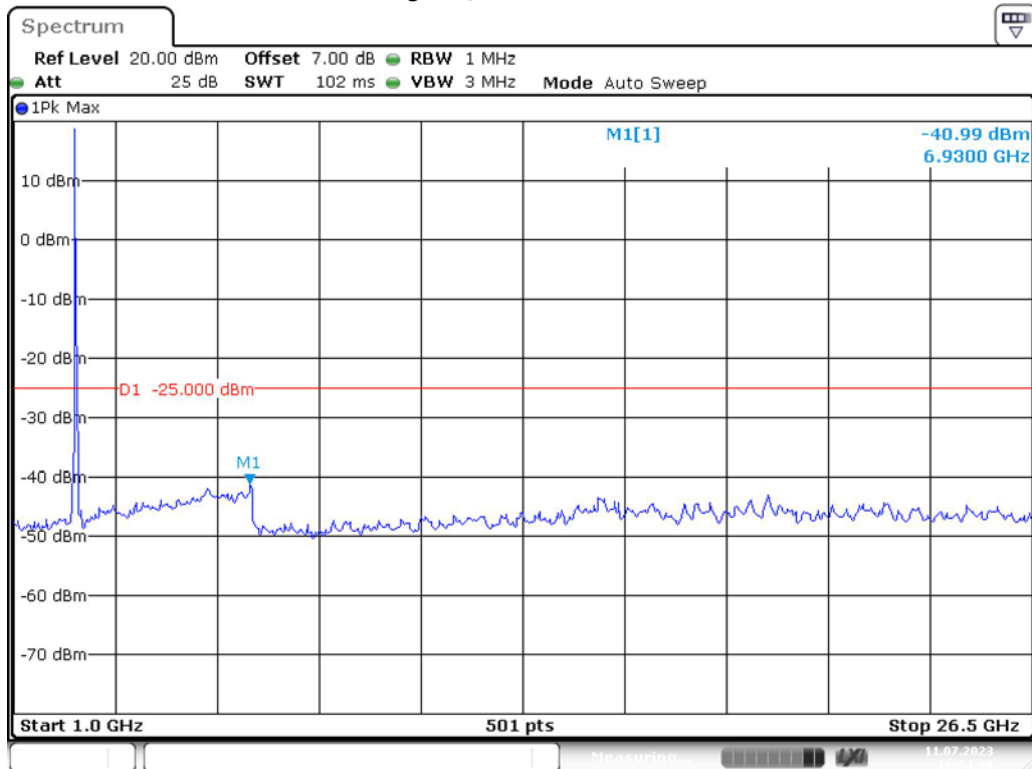

Date: 11.JUL.2023 12:23:13

Band 7_15 MHz_Middle_QPSK_RB75#0_2(1GHz-26.5GHz)

Date: 11.JUL.2023 12:23:42

Band 7_15 MHz_High_QPSK_RB75#0_1(30MHz-1GHz)

Date: 11.JUL.2023 12:24:11

Band 7_15 MHz_High_QPSK_RB75#0_2(1GHz-26.5GHz)