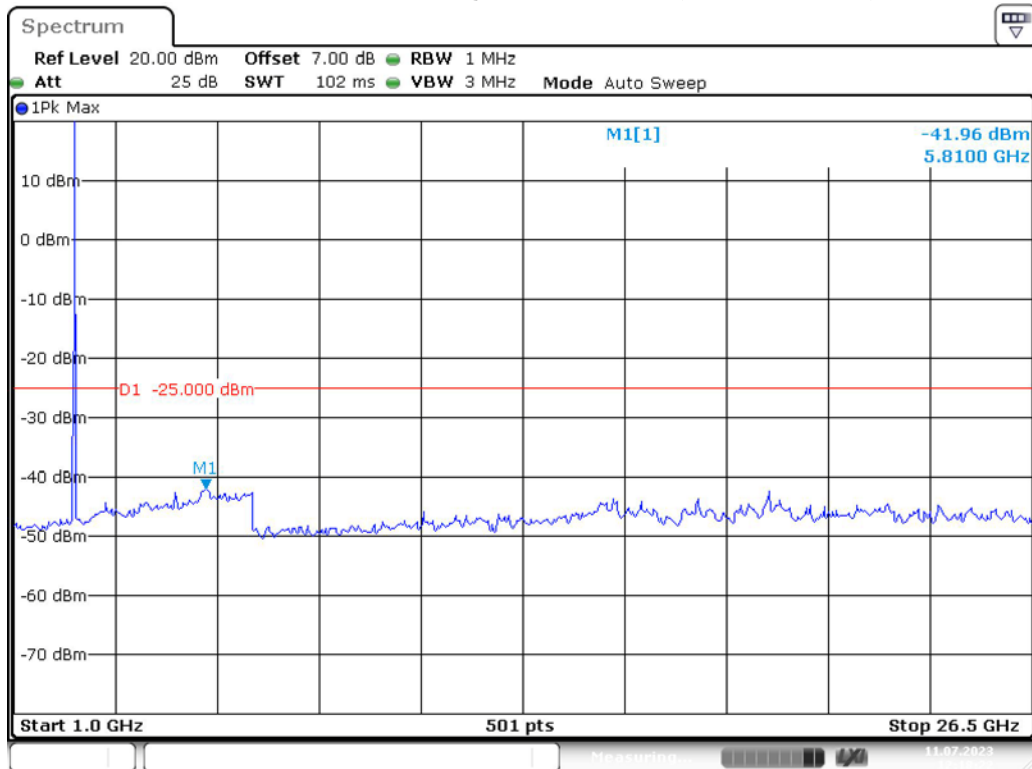

Date: 11.JUL.2023 12:17:09

Band 7_5 MHz_Low_QPSK_RB25#0_2(1GHz-26.5GHz)

Date: 11.JUL.2023 12:17:34

Band 7_5 MHz_Middle_QPSK_RB25#0_1(30MHz-1GHz)

Date: 11.JUL.2023 12:18:00

Band 7_5 MHz_Middle_QPSK_RB25#0_2(1GHz-26.5GHz)