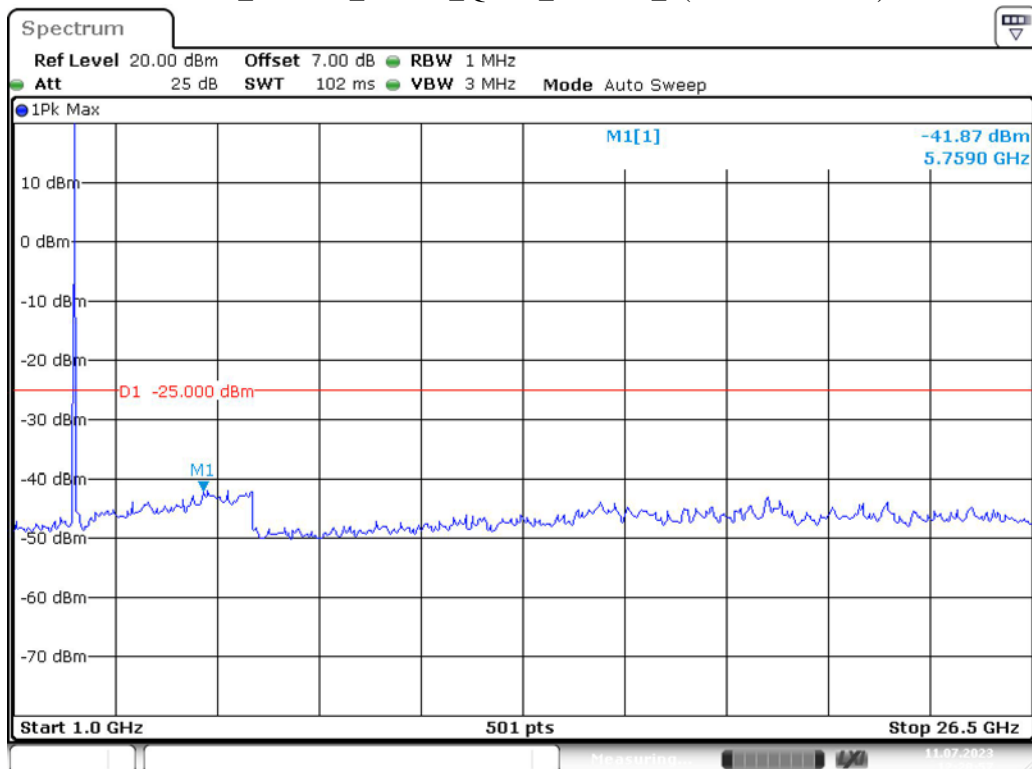

Band 7_10 MHz_Middle_QPSK_RB50#0_2(1GHz-26.5GHz)

Date: 11.JUL.2023 12:20:58