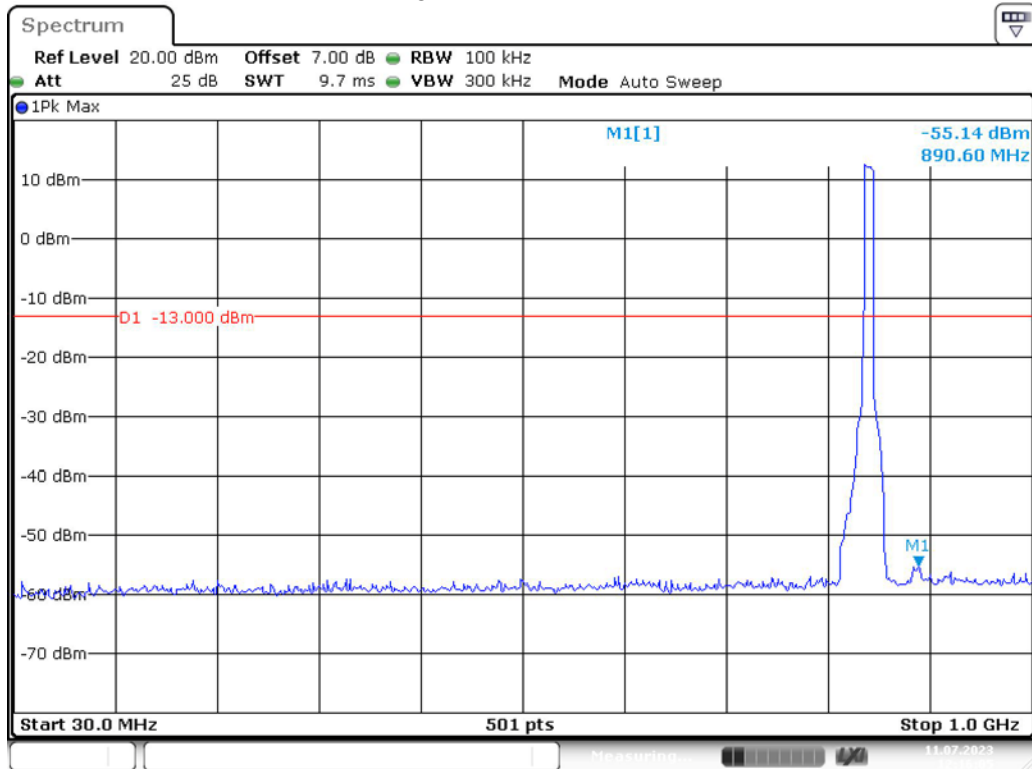

Band 5_10 MHz_High_QPSK_RB50#0_1(30MHz-1GHz)

Date: 11.JUL.2023 12:16:06