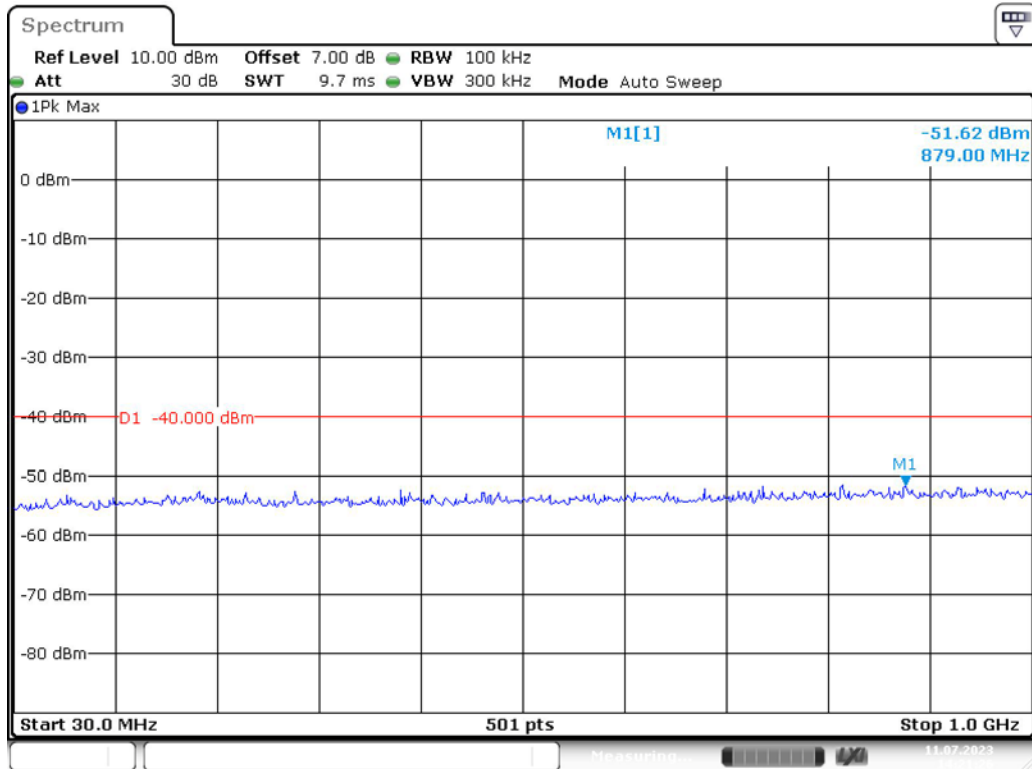

Band 40(2350MHz-2360MHz)_10 MHz_Middle_QPSK_RB50#0_1(30MHz-1GHz)

Date: 11.JUL.2023 14:21:27