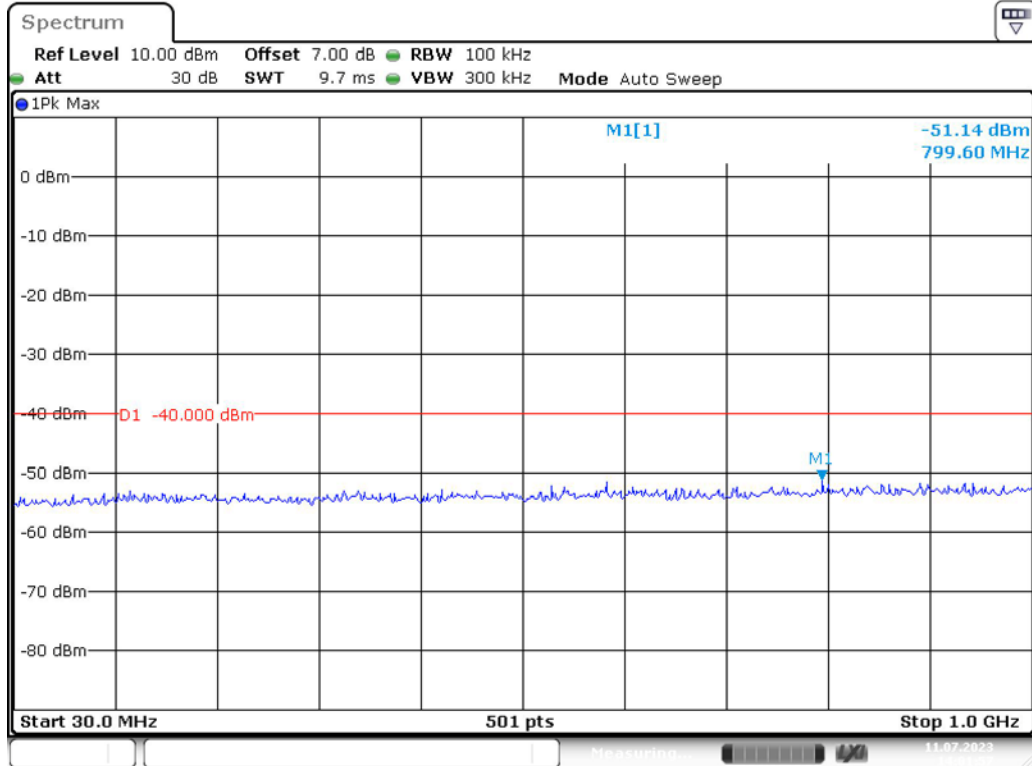

Band 40(2350MHz-2360MHz)_5 MHz_Low_QPSK_RB25#0_1(30MHz-1GHz)

Date: 11.JUL.2023 14:01:57