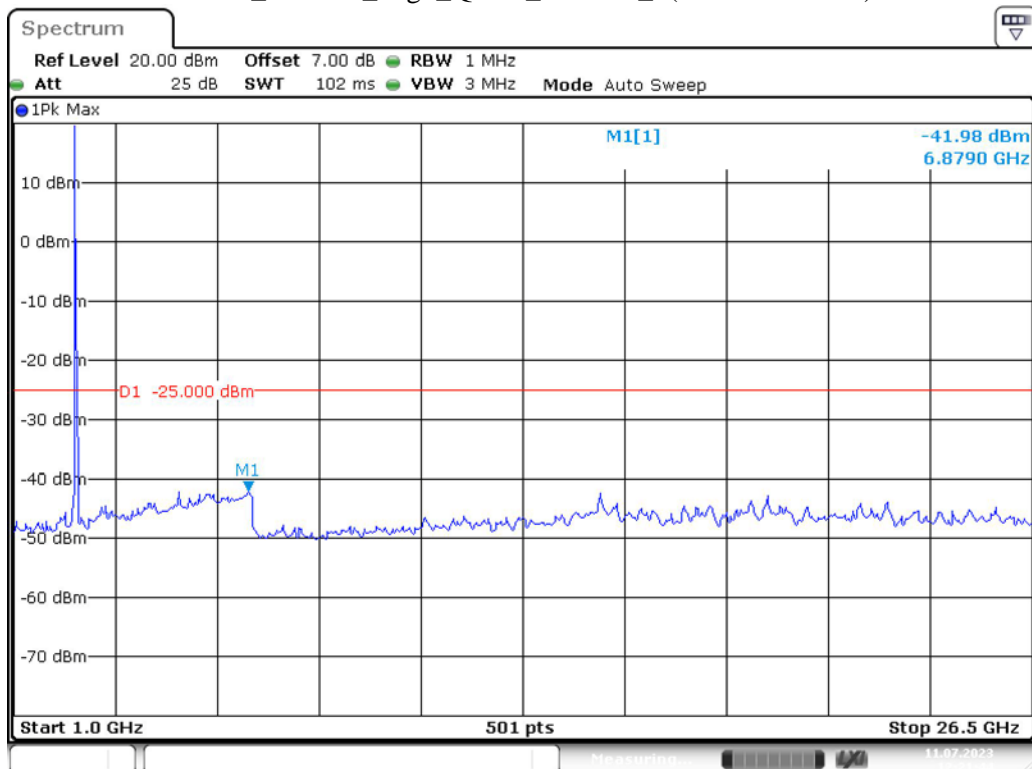

Band 7_10 MHz_High_QPSK_RB50#0_2(1GHz-26.5GHz)

Date: 11.JUL.2023 12:21:44