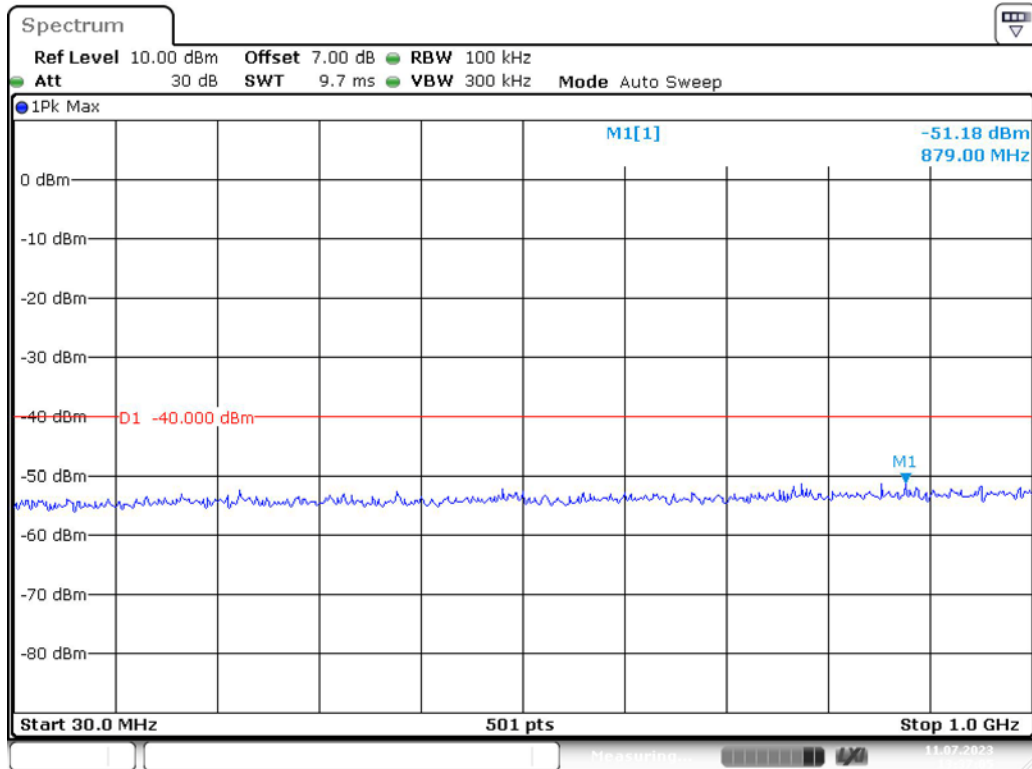

Band 40(2305MHz-2315MHz)_10 MHz_Middle_QPSK_RB50#0_1(30MHz-1GHz)

Date: 11.JUL.2023 13:37:05