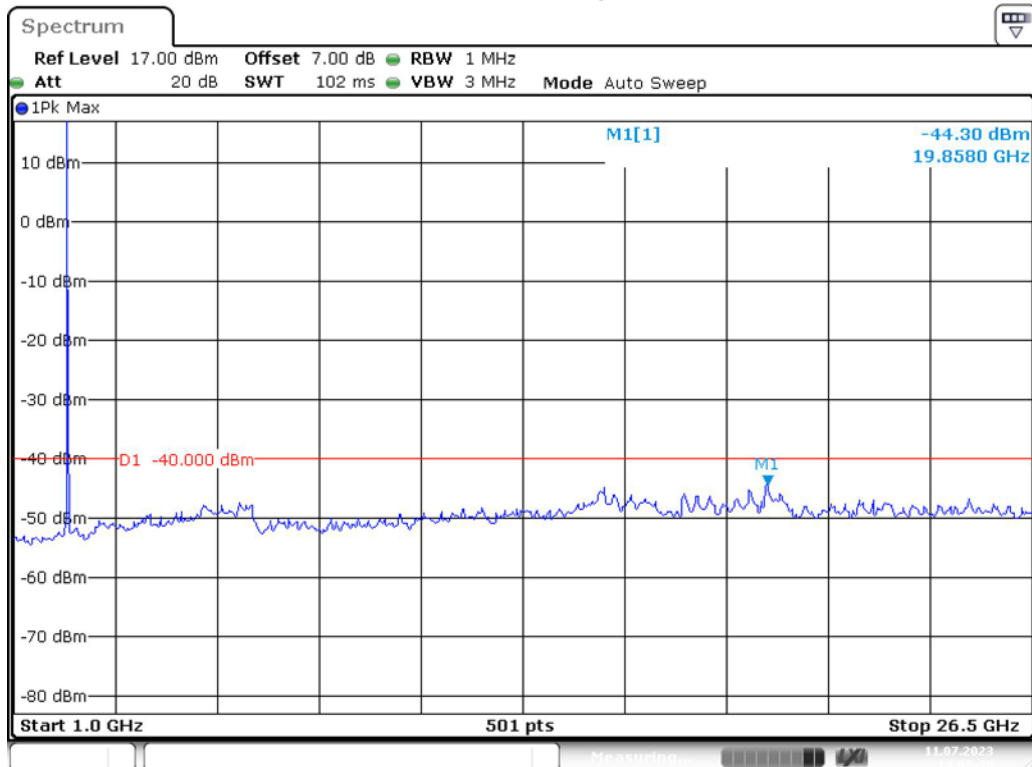

Band 40(2350MHz-2360MHz)_5 MHz_Low_QPSK_RB25#0_2(1GHz-26.5GHz)

Date: 11.JUL.2023 14:02:39