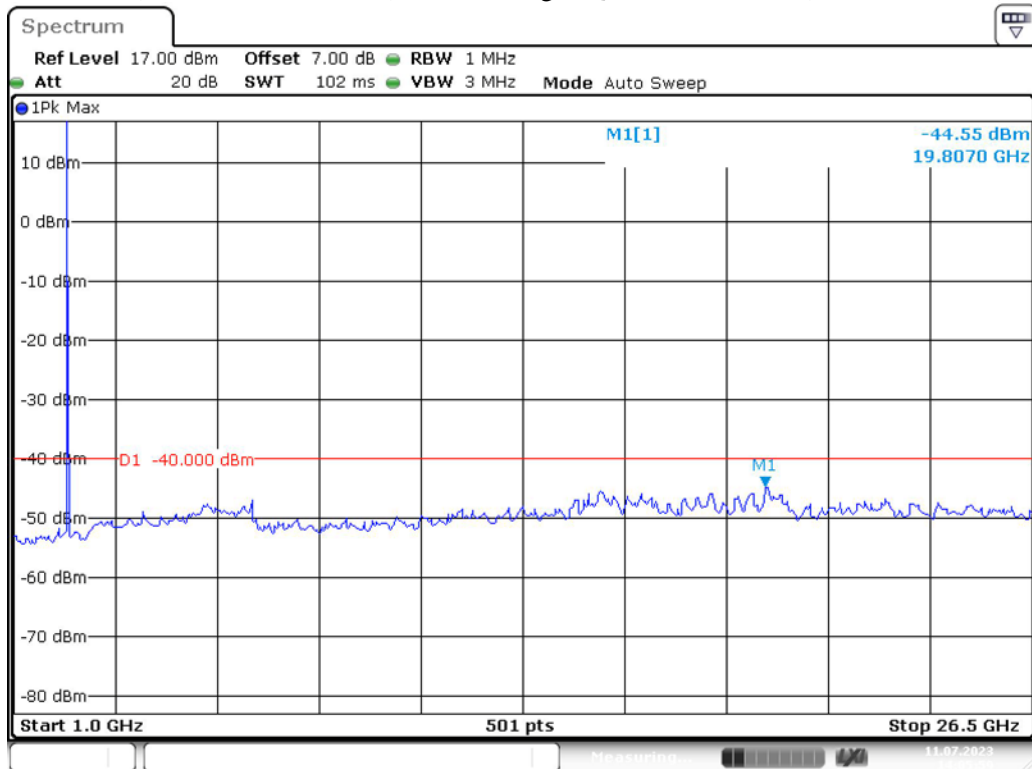

Band 40(2350MHz-2360MHz)_5 MHz_High_QPSK_RB25#0_2(1GHz-26.5GHz)

Date: 11.JUL.2023 14:06:00