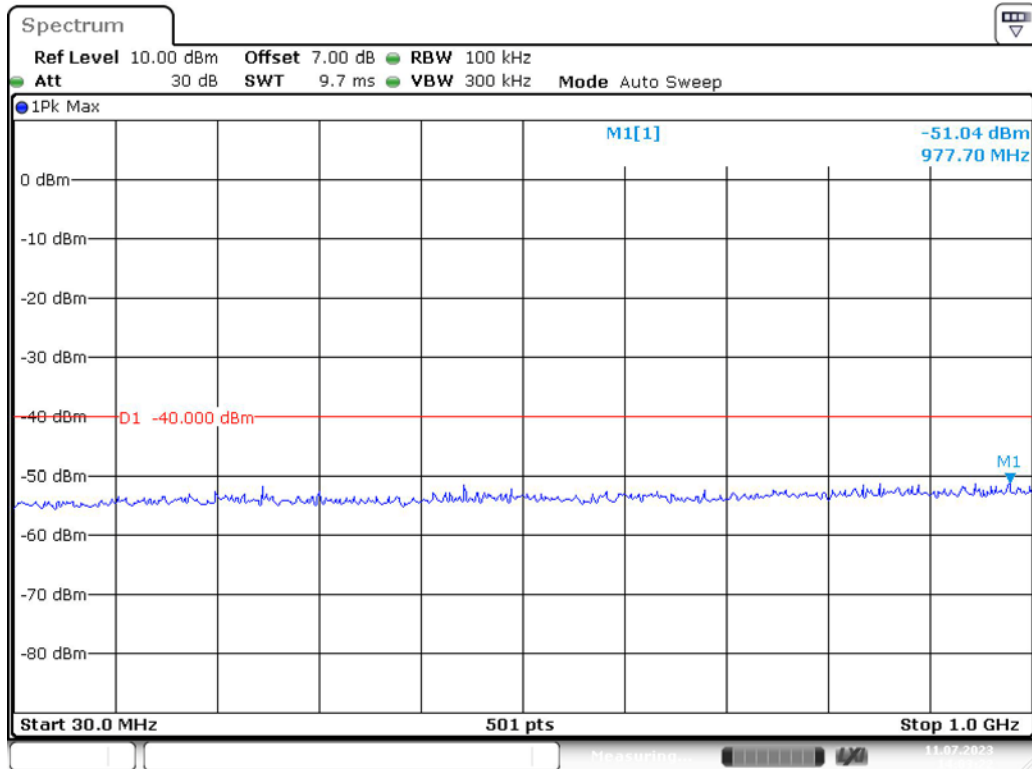

Band 40(2350MHz-2360MHz)_5 MHz_Middle_QPSK_RB25#0_1(30MHz-1GHz)

Date: 11.JUL.2023 14:03:22