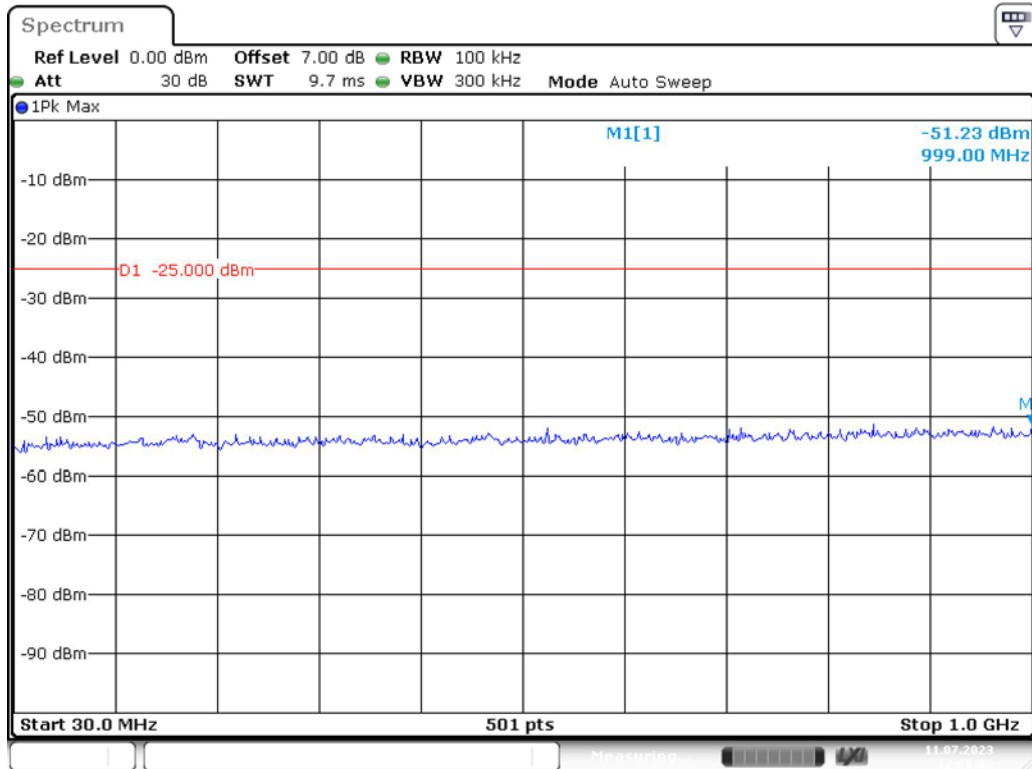

Date: 11.JUL.2023 12:24:39

Band 7_20 MHz_Low_QPSK_RB100#0_1(30MHz-1GHz)

Date: 11.JUL.2023 12:25:11

Band 7_20 MHz_Low_QPSK_RB100#0_2(1GHz-26.5GHz)

Date: 11.JUL.2023 12:25:33

Band 7_20 MHz_Middle_QPSK_RB100#0_1(30MHz-1GHz)