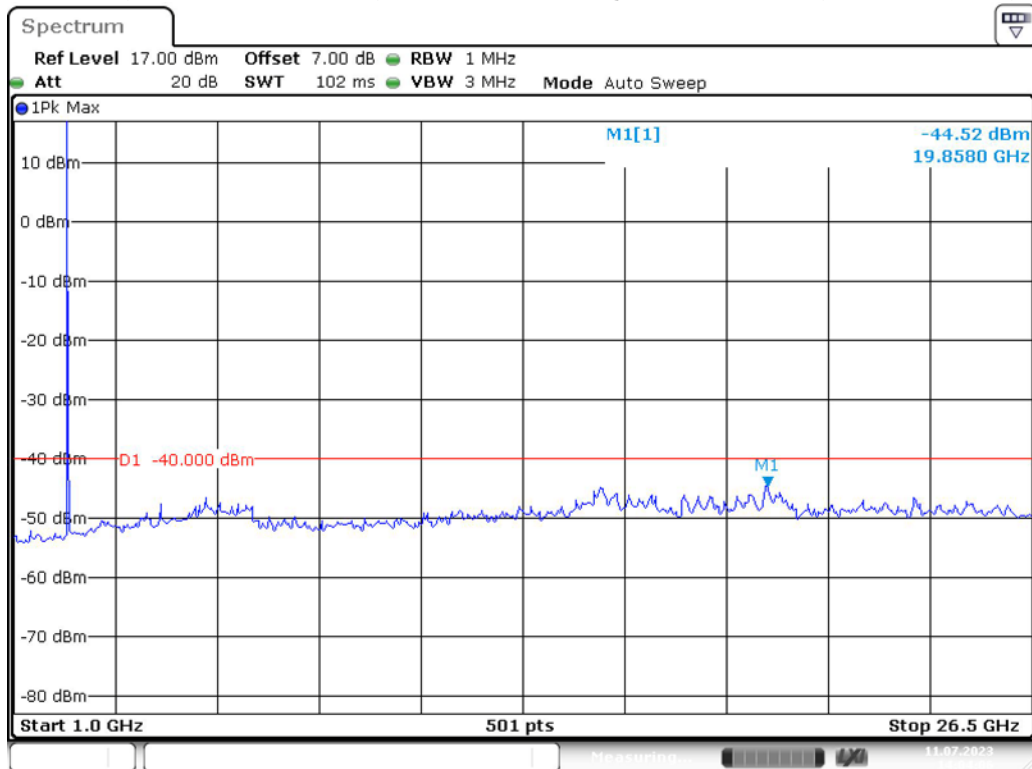

Band 40(2350MHz-2360MHz)_5 MHz_Middle_QPSK_RB25#0_2(1GHz-26.5GHz)

Date: 11.JUL.2023 14:04:07