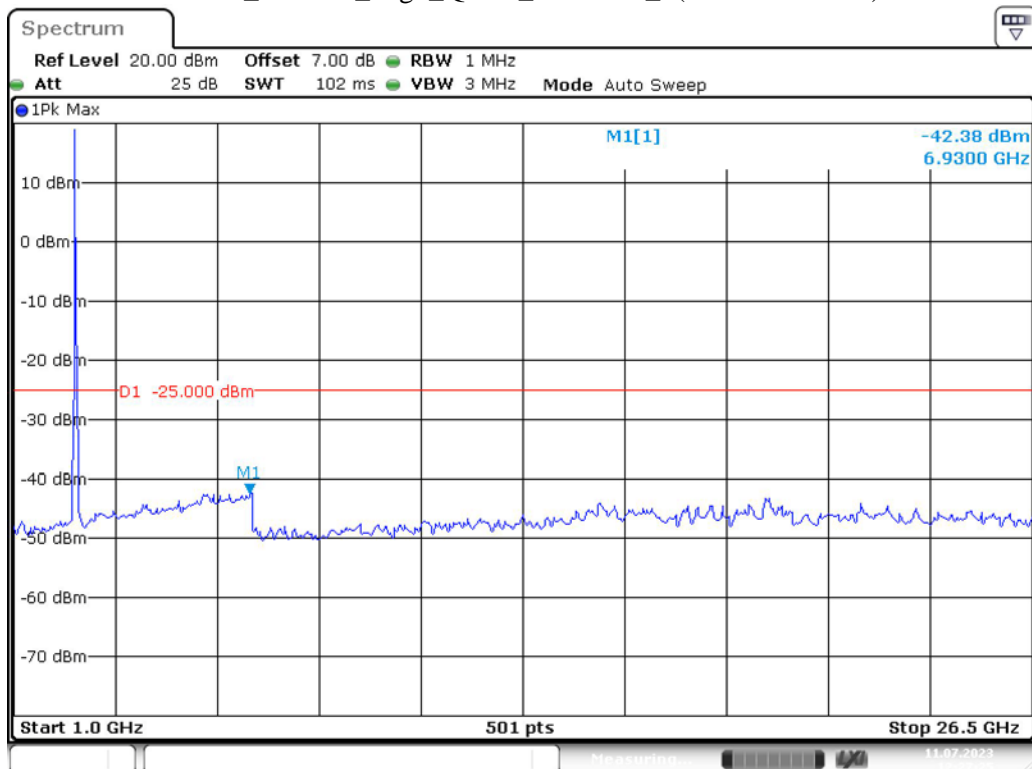

Date: 11.JUL.2023 12:26:02

Band 7_20 MHz_Middle_QPSK_RB100#0_2(1GHz-26.5GHz)

Date: 11.JUL.2023 12:26:31

Band 7_20 MHz_High_QPSK_RB100#0_1(30MHz-1GHz)

Date: 11.JUL.2023 12:27:06

Band 7_20 MHz_High_QPSK_RB100#0_2(1GHz-26.5GHz)