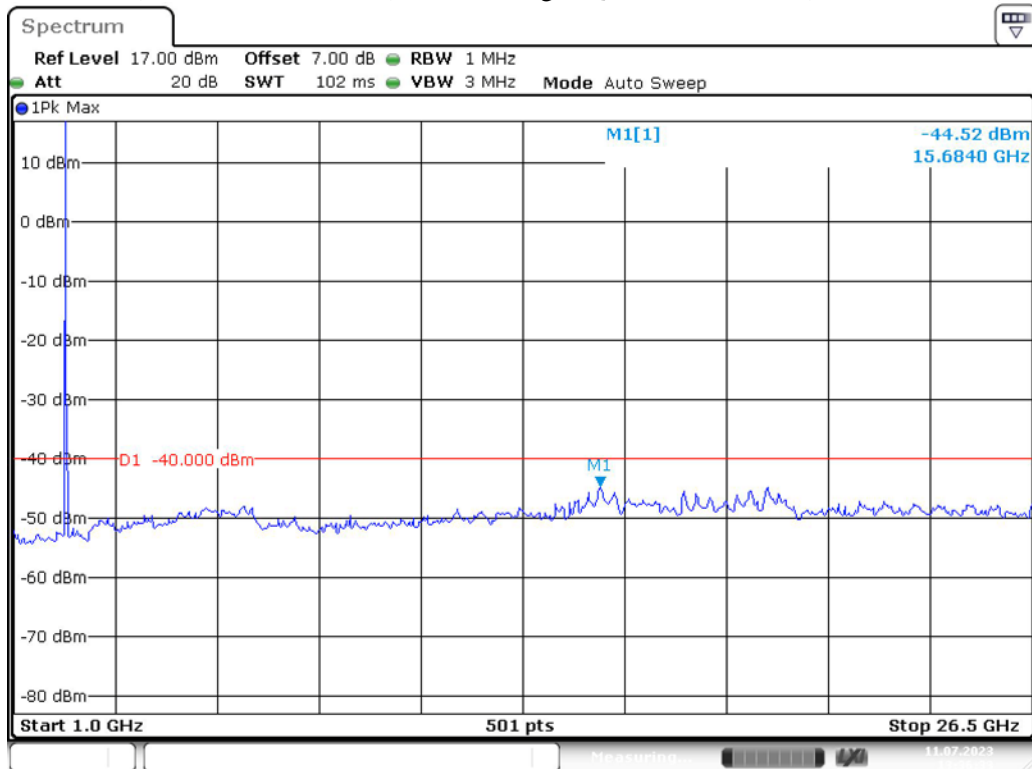

Band 40(2305MHz-2315MHz)_5 MHz_High_QPSK_RB25#0_2(1GHz-26.5GHz)

Date: 11.JUL.2023 13:36:33