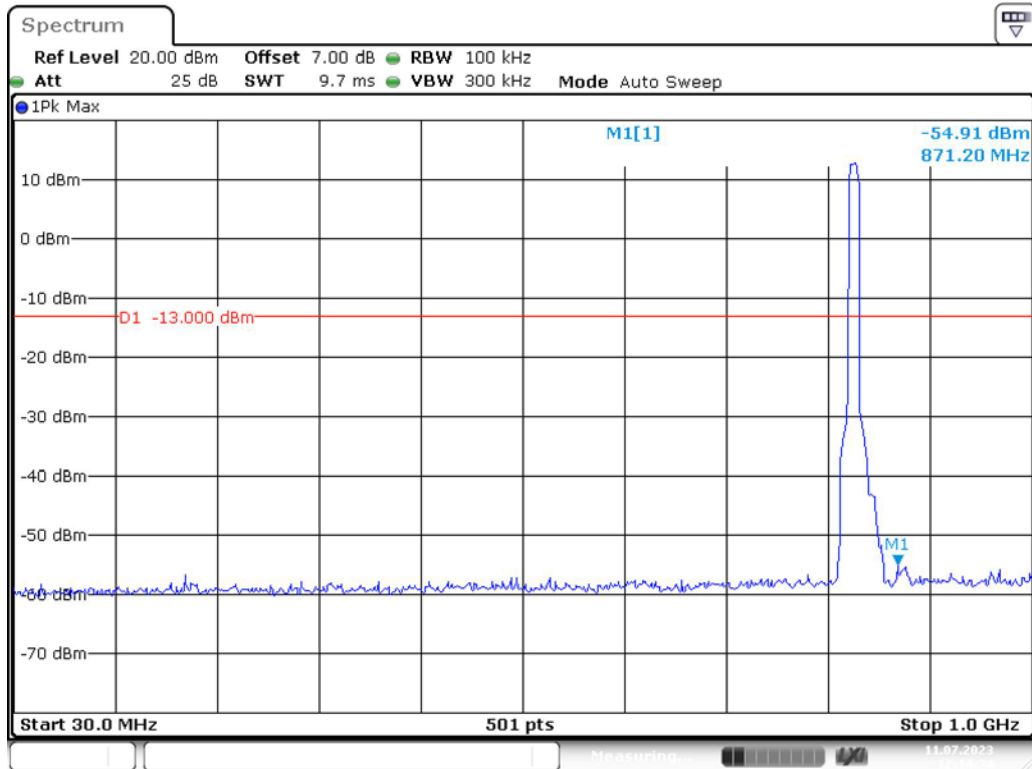

Band 5_10 MHz_Low_QPSK_RB50#0_1(30MHz-1GHz)

Band 5_10 MHz_Low_QPSK_RB50#0_2(1GHz-10GHz)

Band 5_10 MHz_Middle_QPSK_RB50#0_1(30MHz-1GHz)

Date: 11.JUL.2023 12:15:14

Band 5_10 MHz_Middle_QPSK_RB50#0_2(1GHz-10GHz)