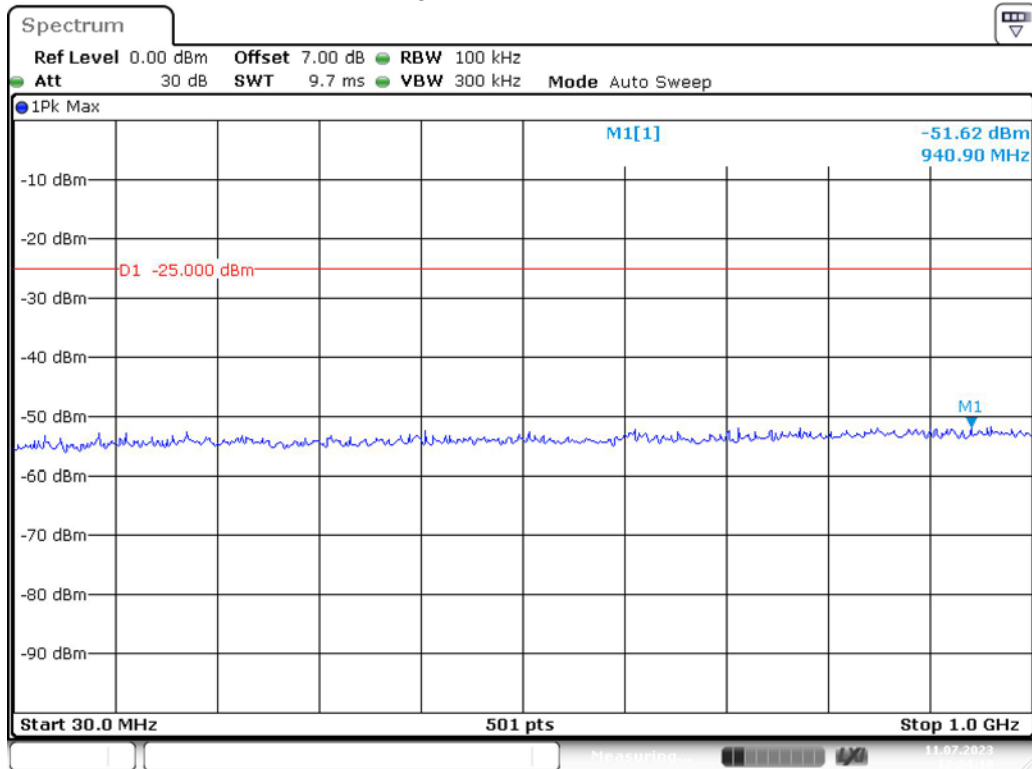

Band 7_15 MHz_High_QPSK_RB75#0_1(30MHz-1GHz)

Date: 11.JUL.2023 12:24:11