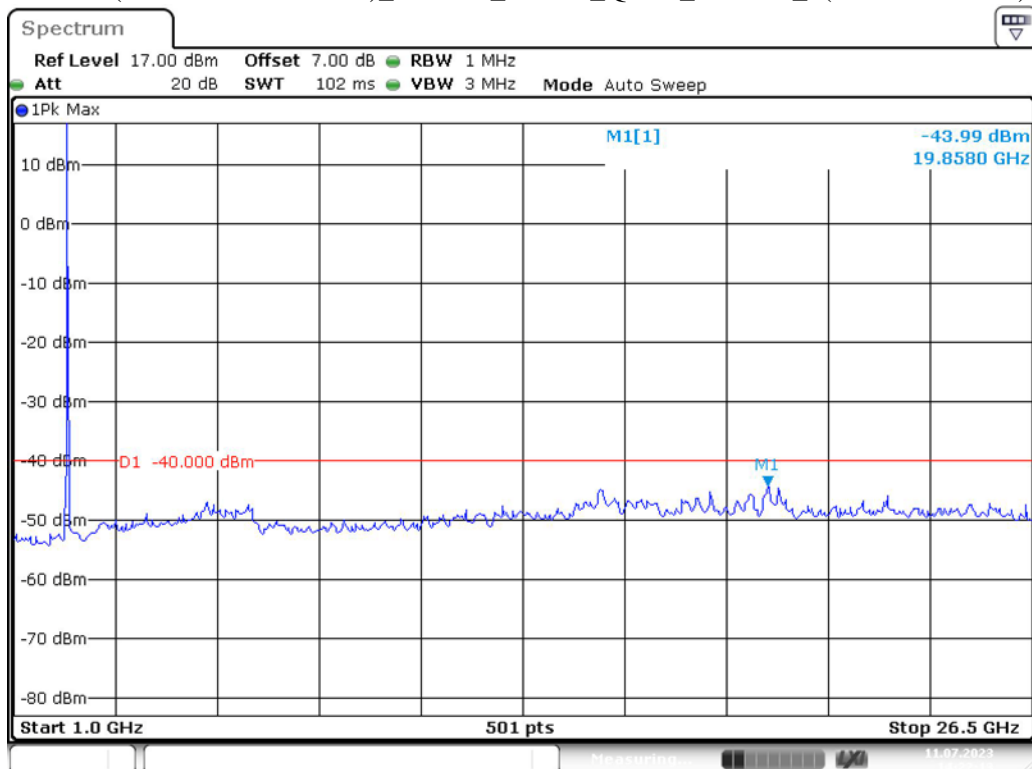

Band 40(2350MHz-2360MHz)_10 MHz_Middle_QPSK_RB50#0_2(1GHz-26.5GHz)

Date: 11.JUL.2023 14:22:14