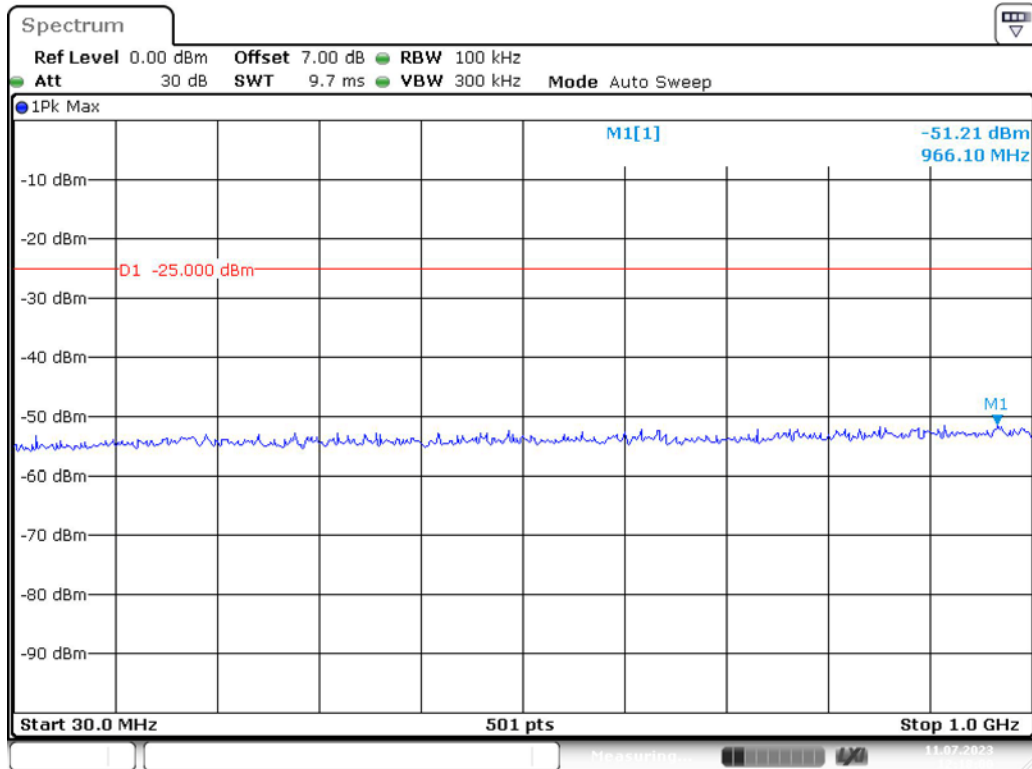

Band 7_5 MHz_Middle_QPSK_RB25#0_1(30MHz-1GHz)

Date: 11.JUL.2023 12:18:00