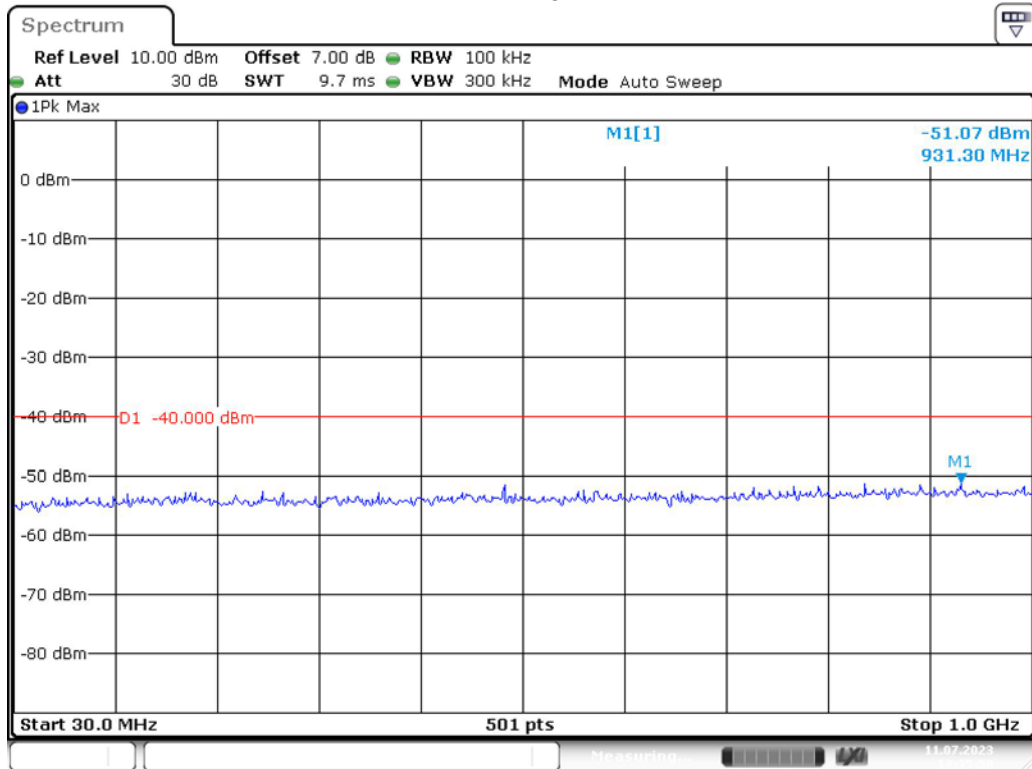

Band 40(2305MHz-2315MHz)_5 MHz_High_QPSK_RB25#0_1(30MHz-1GHz)

Date: 11.JUL.2023 13:35:50