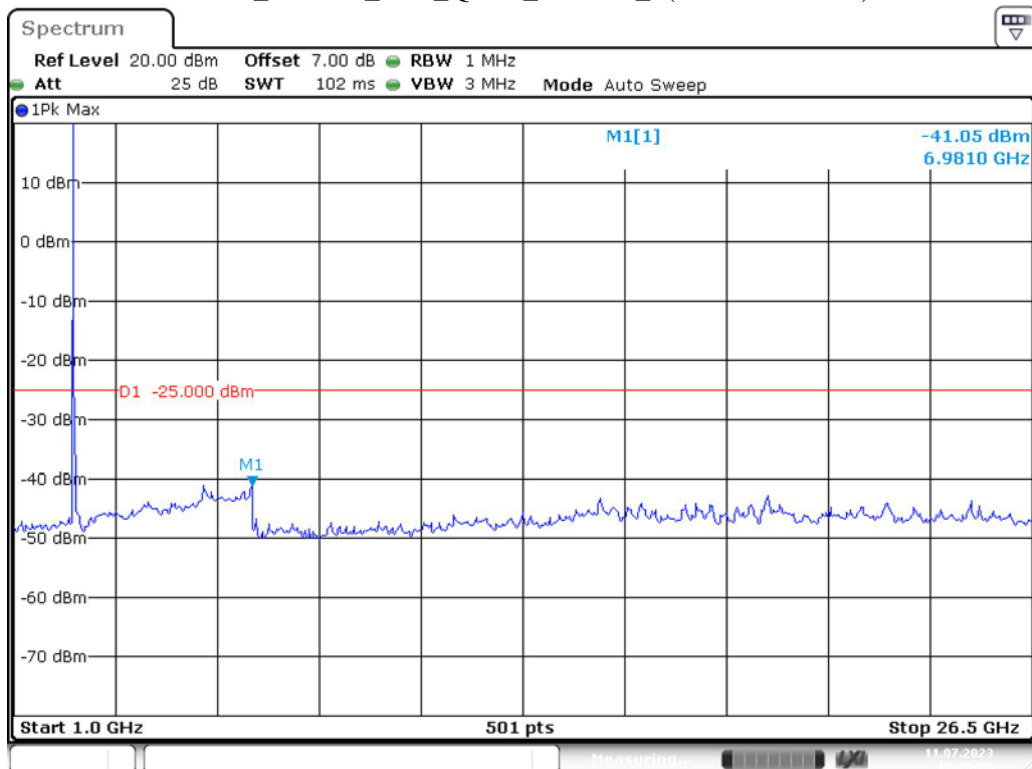

Date: 11.JUL.2023 12:18:22

Band 7_5 MHz_High_QPSK_RB25#0_1(30MHz-1GHz)

Band 7_5 MHz_High_QPSK_RB25#0_2(1GHz-26.5GHz)

Band 7_10 MHz_Low_QPSK_RB50#0_1(30MHz-1GHz)

Date: 11.JUL.2023 12:19:44

Band 7_10 MHz_Low_QPSK_RB50#0_2(1GHz-26.5GHz)