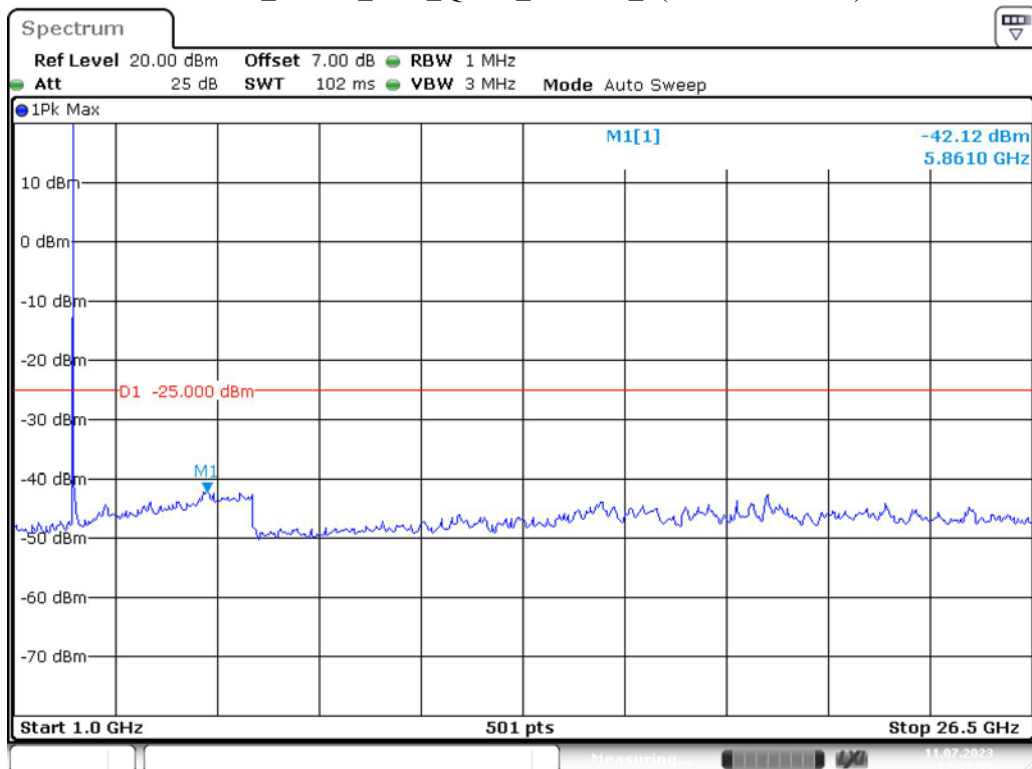

Band 7_5 MHz_Low_QPSK_RB25#0_2(1GHz-26.5GHz)

Date: 11.JUL.2023 12:17:34