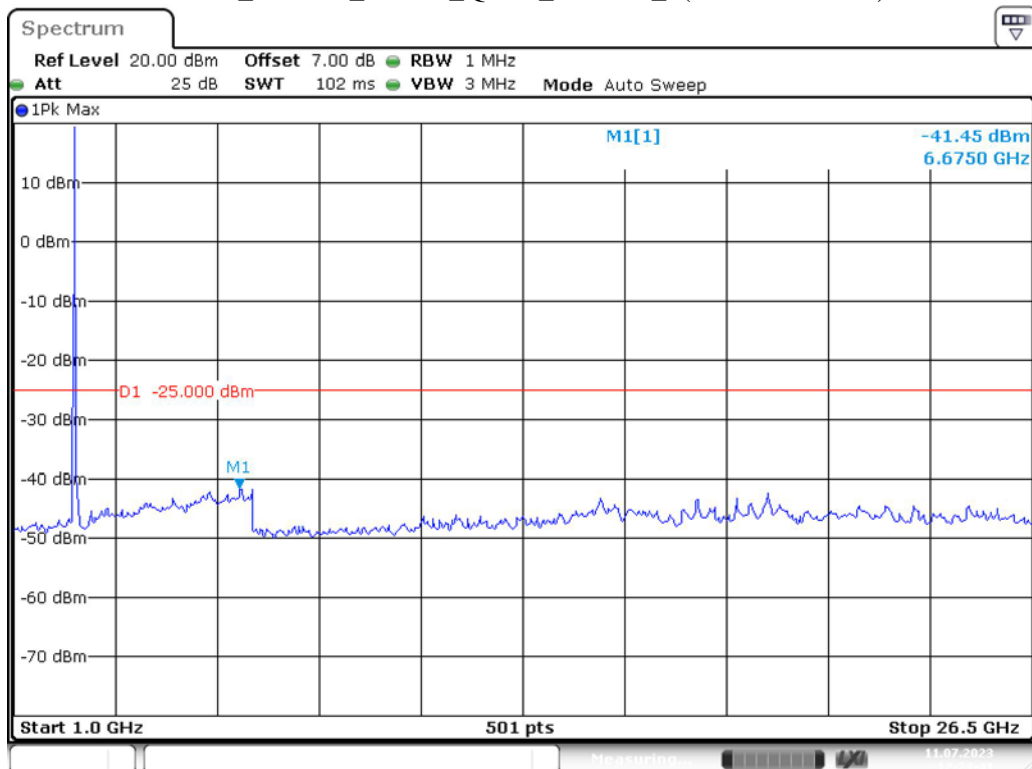

Band 7_15 MHz_Middle_QPSK_RB75#0_2(1GHz-26.5GHz)

Date: 11.JUL.2023 12:23:42