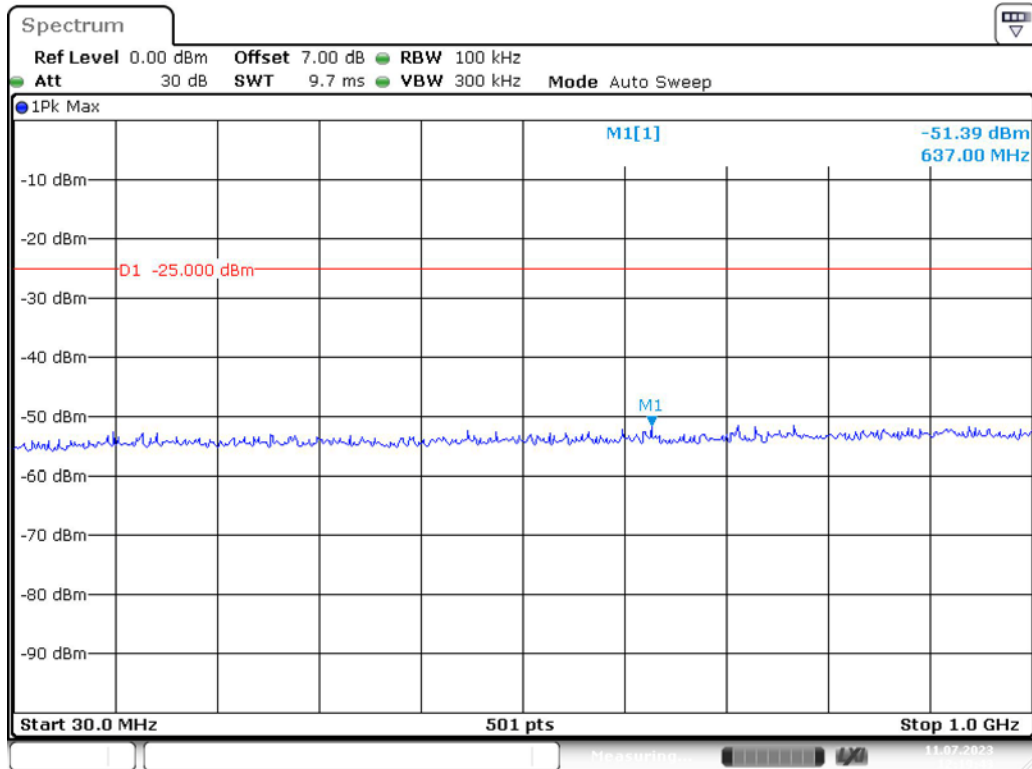

Date: 11.JUL.2023 12:18:22

Band 7_5 MHz_High_QPSK_RB25#0_1(30MHz-1GHz)

Band 7_5 MHz_High_QPSK_RB25#0_2(1GHz-26.5GHz)

Band 7_10 MHz_Low_QPSK_RB50#0_1(30MHz-1GHz)

Date: 11.JUL.2023 12:19:44

Band 7_10 MHz_Low_QPSK_RB50#0_2(1GHz-26.5GHz)