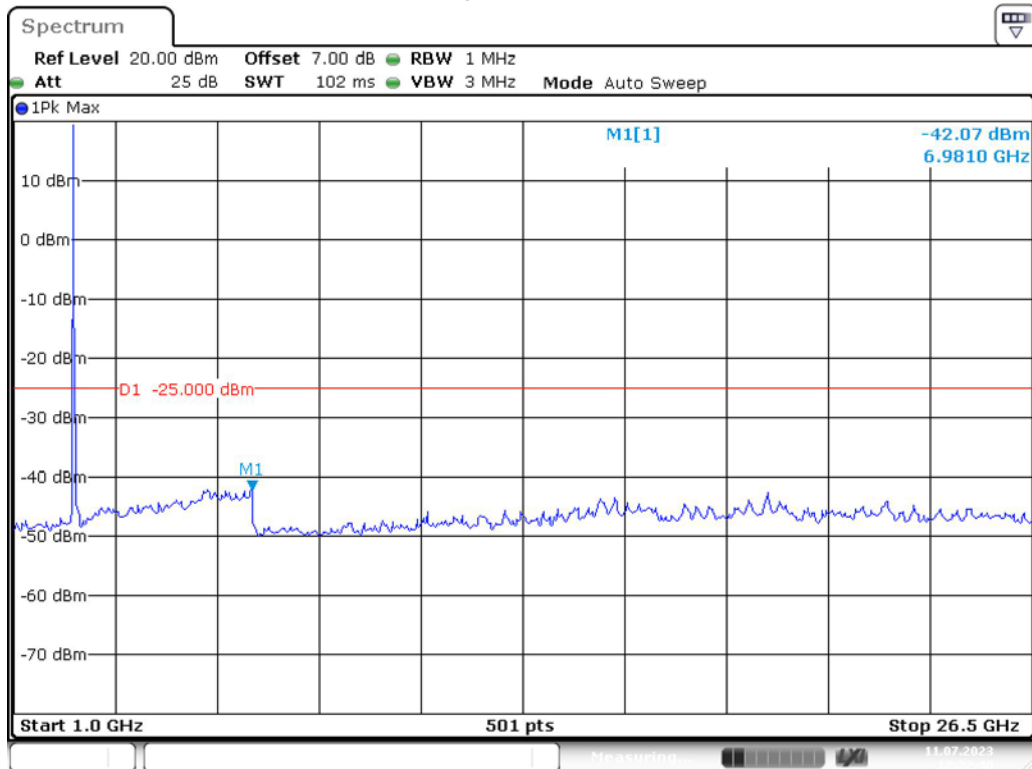

Date: 11.JUL.2023 12:21:22

Band 7_10 MHz_High_QPSK_RB50#0_2(1GHz-26.5GHz)

Date: 11.JUL.2023 12:21:44

Band 7_15 MHz_Low_QPSK_RB75#0_1(30MHz-1GHz)

Band 7_15 MHz_Low_QPSK_RB75#0_2(1GHz-26.5GHz)

Band 7_15 MHz_Middle_QPSK_RB75#0_1(30MHz-1GHz)