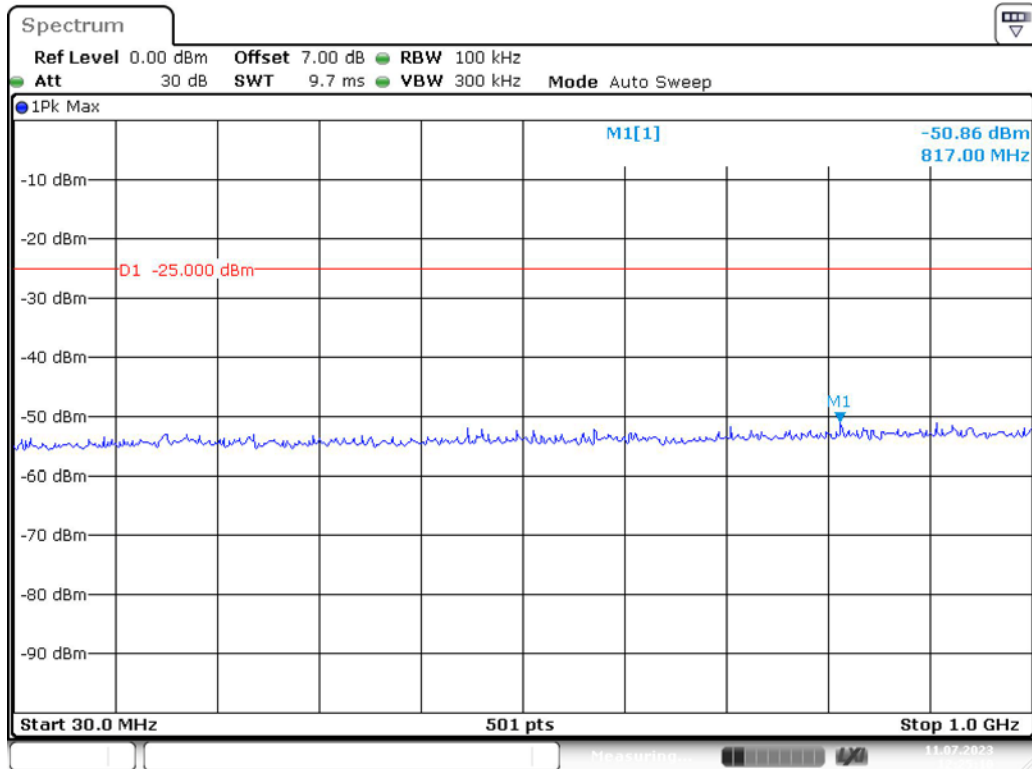

Band 7_20 MHz_Low_QPSK_RB100#0_1(30MHz-1GHz)

Date: 11.JUL.2023 12:25:11