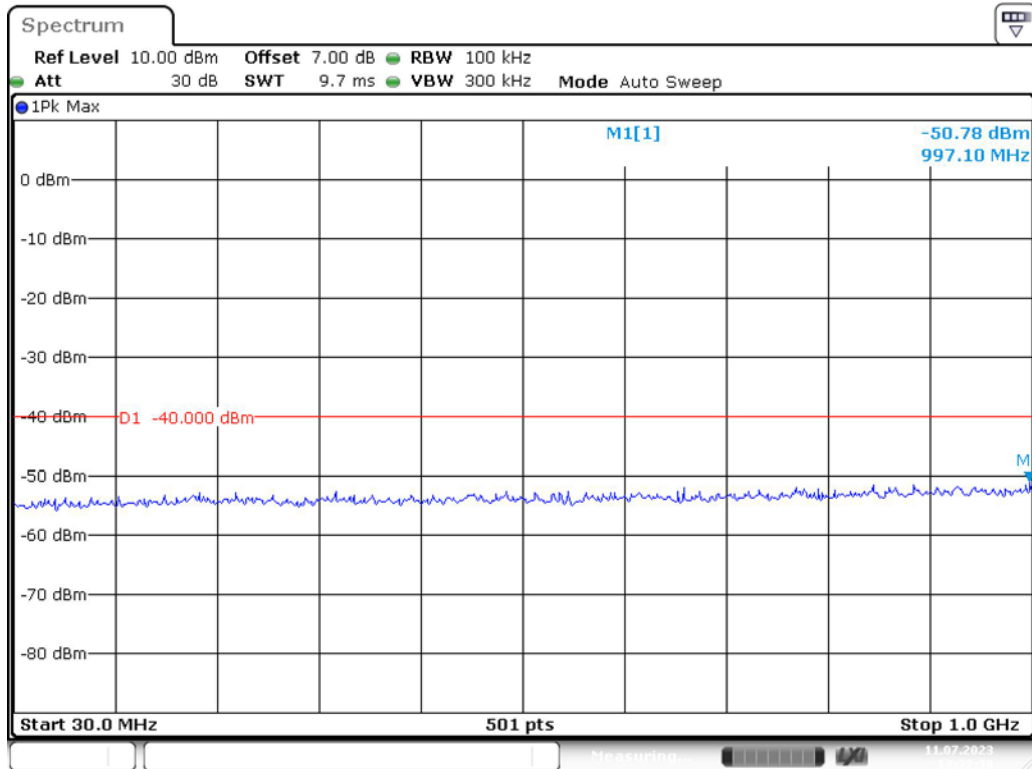

Band 40(2305MHz-2315MHz)_5 MHz_Low_QPSK_RB25#0_1(30MHz-1GHz)