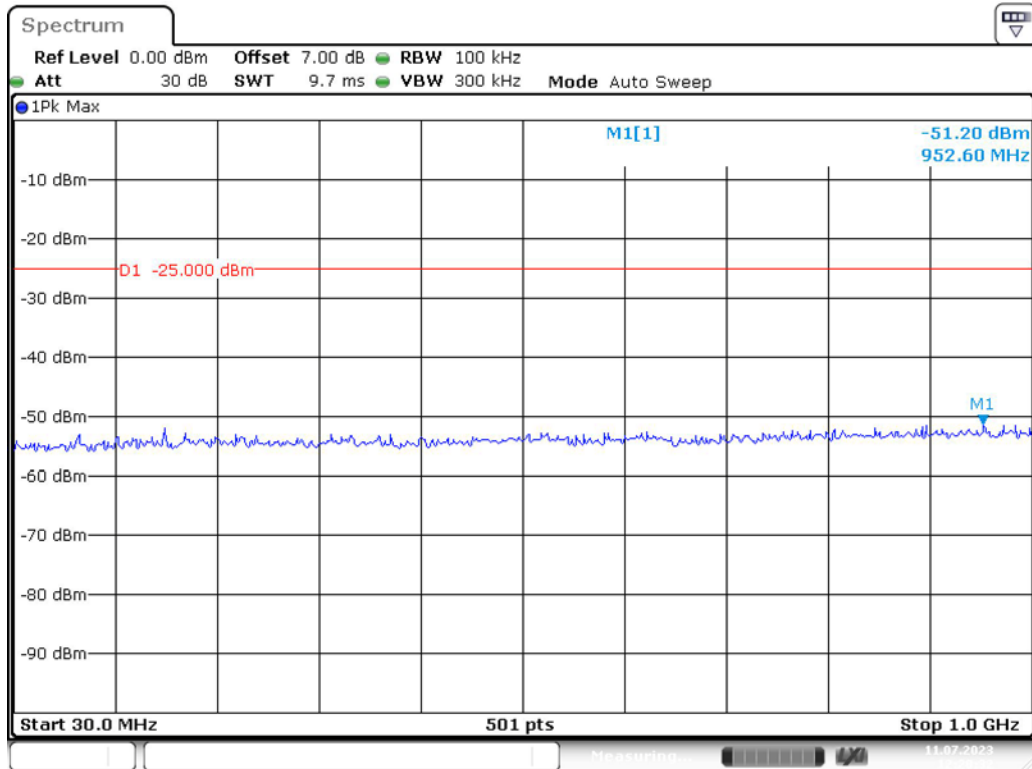

Band 7_10 MHz_Middle_QPSK_RB50#0_1(30MHz-1GHz)

Date: 11.JUL.2023 12:20:33