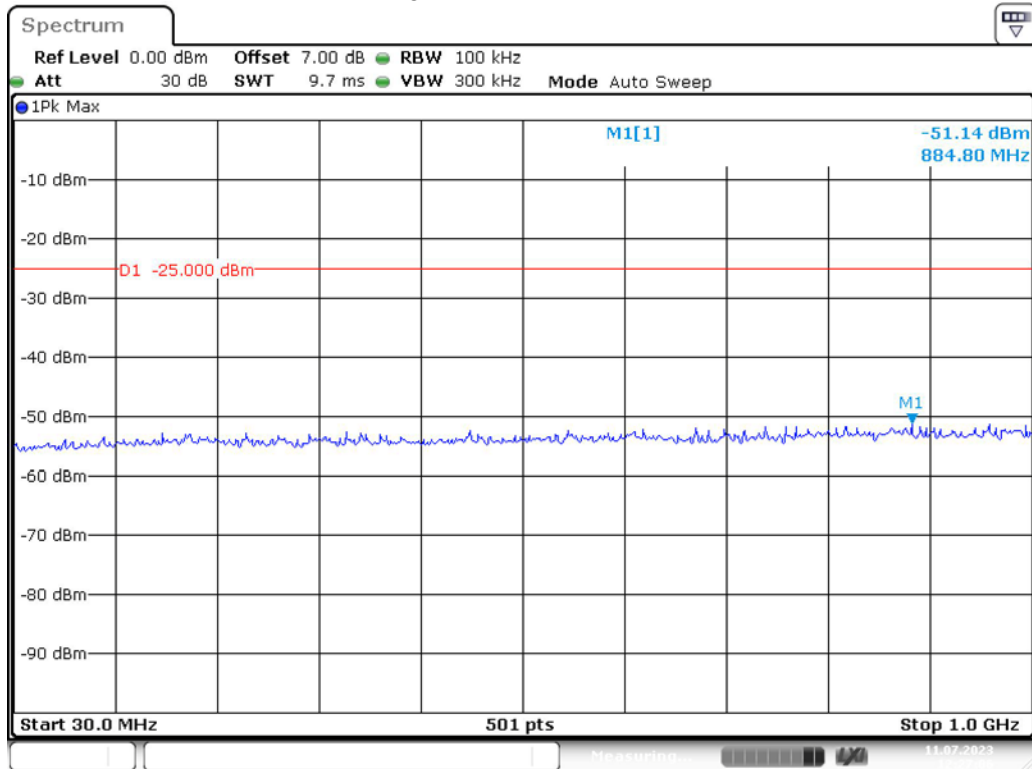

Band 7_20 MHz_High_QPSK_RB100#0_1(30MHz-1GHz)

Date: 11.JUL.2023 12:27:06