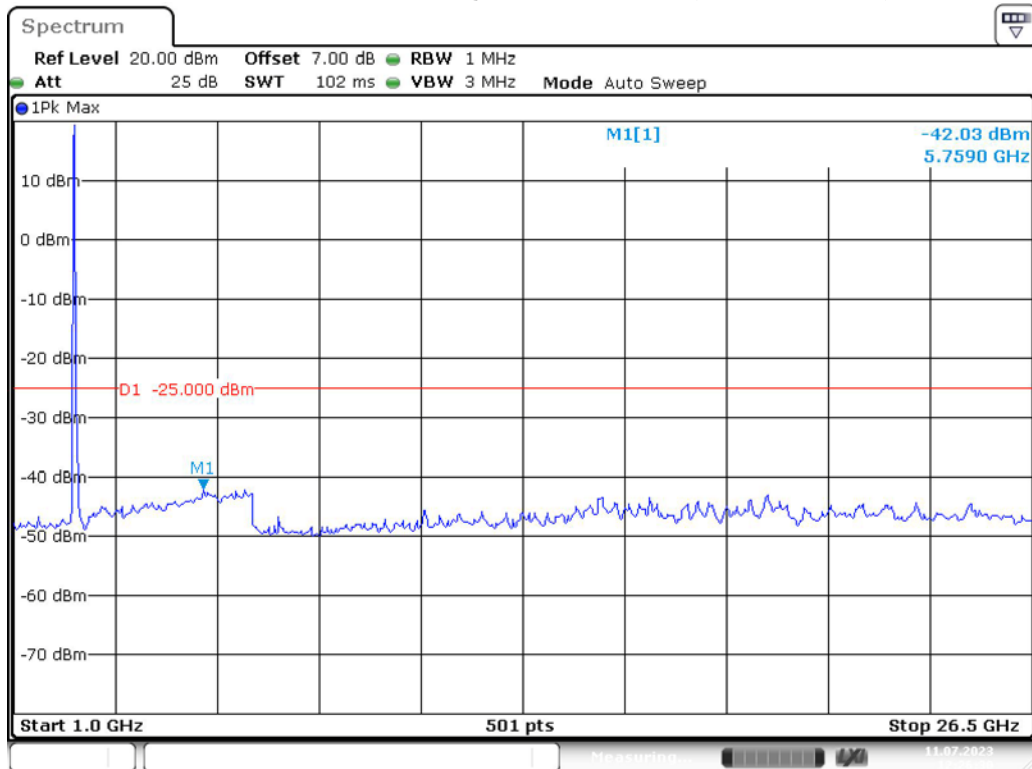

Band 7_20 MHz_Middle_QPSK_RB100#0_2(1GHz-26.5GHz)

Date: 11.JUL.2023 12:26:31