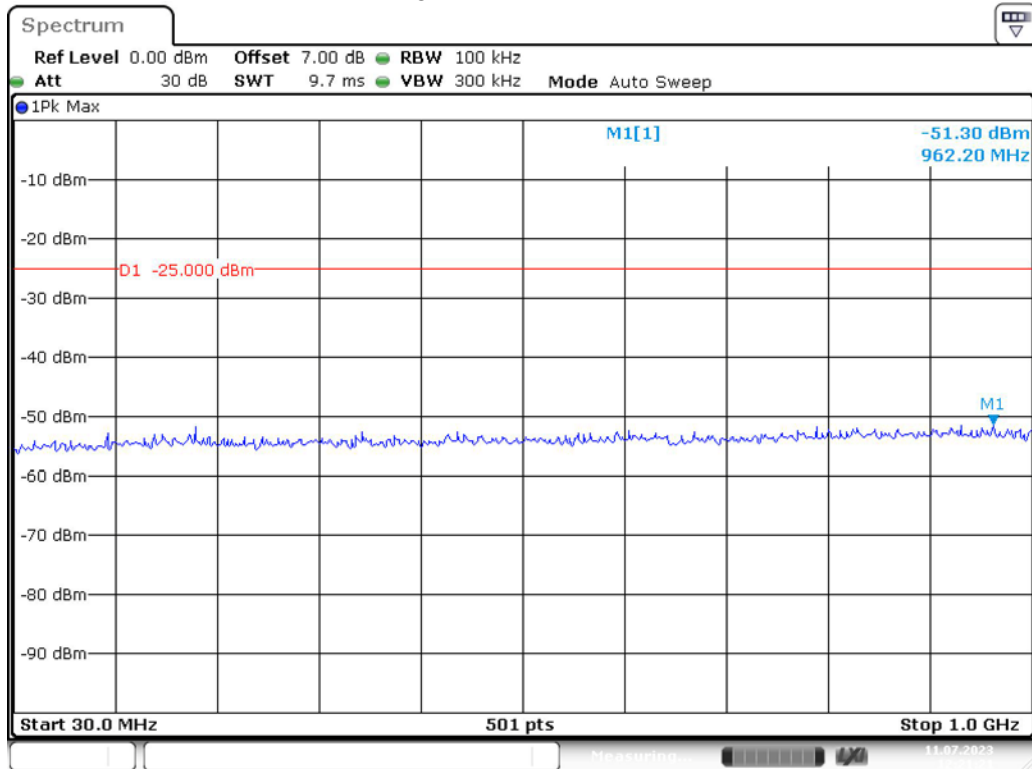

Date: 11.JUL.2023 12:20:09

Band 7_10 MHz_Middle_QPSK_RB50#0_1(30MHz-1GHz)

Date: 11.JUL.2023 12:20:33

Band 7_10 MHz_Middle_QPSK_RB50#0_2(1GHz-26.5GHz)

Date: 11.JUL.2023 12:20:58

Band 7_10 MHz_High_QPSK_RB50#0_1(30MHz-1GHz)