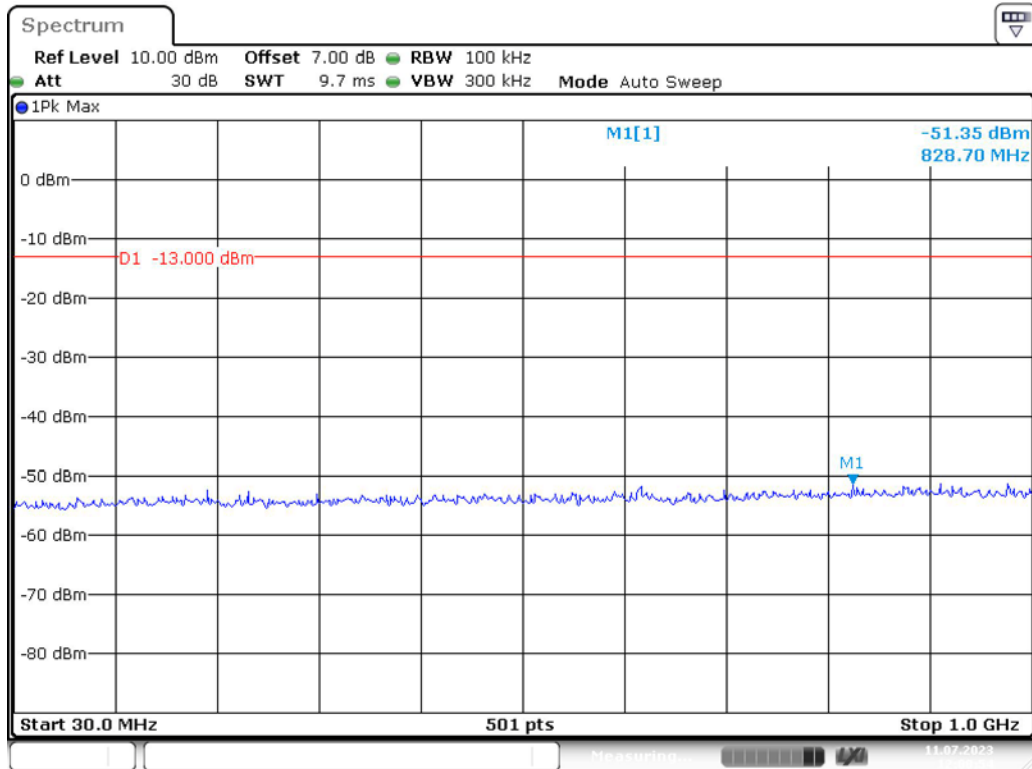

Date: 11.JUL.2023 11:59:35

Band 4_15 MHz_High_QPSK_RB75#0_1(30MHz-1GHz)

Date: 11.JUL.2023 11:59:58

Band 4_15 MHz_High_QPSK_RB75#0_2(1GHz-20GHz)

Date: 11.JUL.2023 12:00:20

Band 4_20 MHz_Low_QPSK_RB100#0_1(30MHz-1GHz)