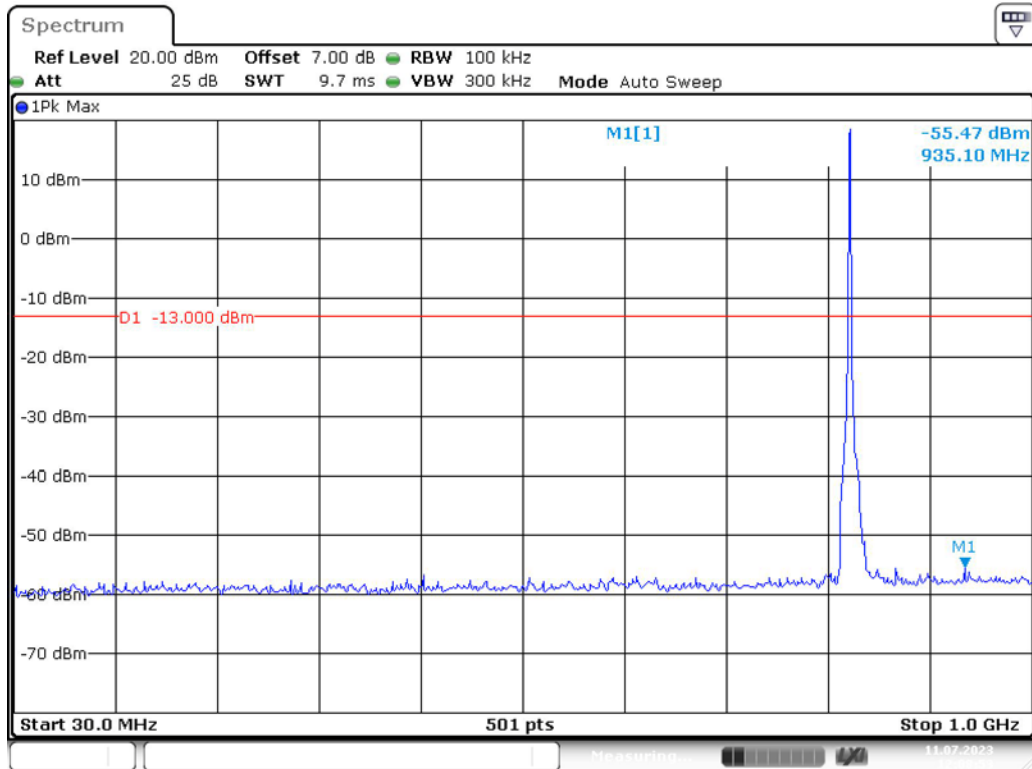

Band 5_3 MHz_Low_QPSK_RB15#0_1(30MHz-1GHz)

Date: 11.JUL.2023 12:08:54