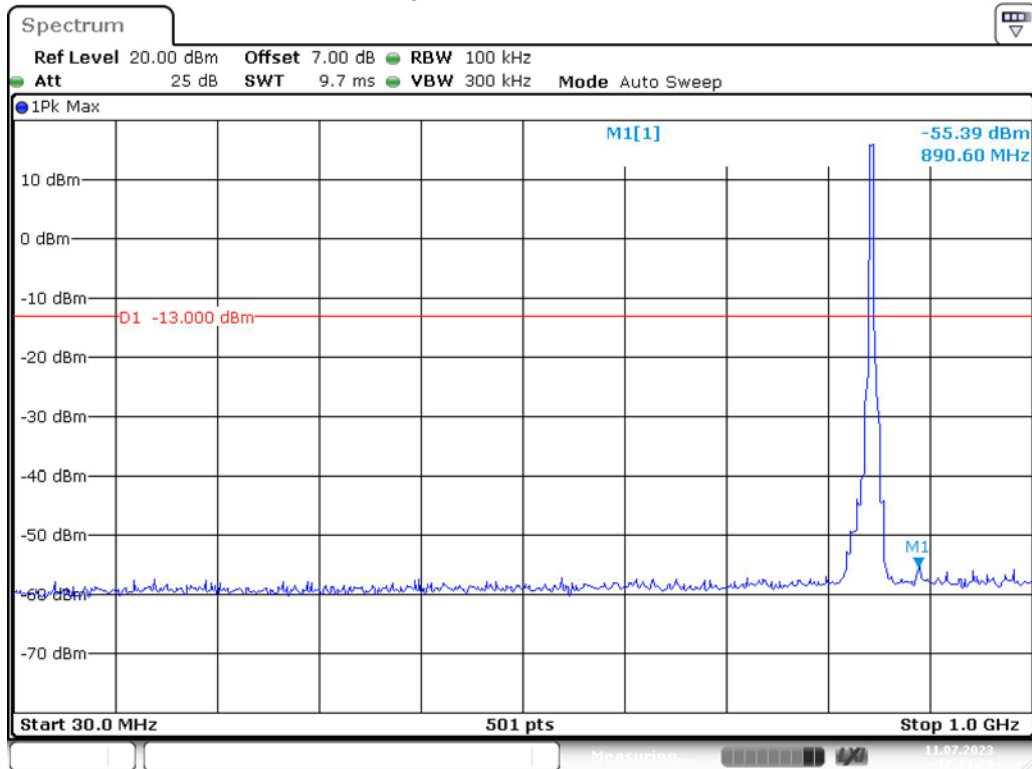

Date: 11.JUL.2023 12:12:12

Band 5_5 MHz_Middle_QPSK_RB25#0_1(30MHz-1GHz)

Band 5_5 MHz_Middle_QPSK_RB25#0_2(1GHz-10GHz)

Band 5_5 MHz_High_QPSK_RB25#0_1(30MHz-1GHz)

Band 5_5 MHz_High_QPSK_RB25#0_2(1GHz-10GHz)