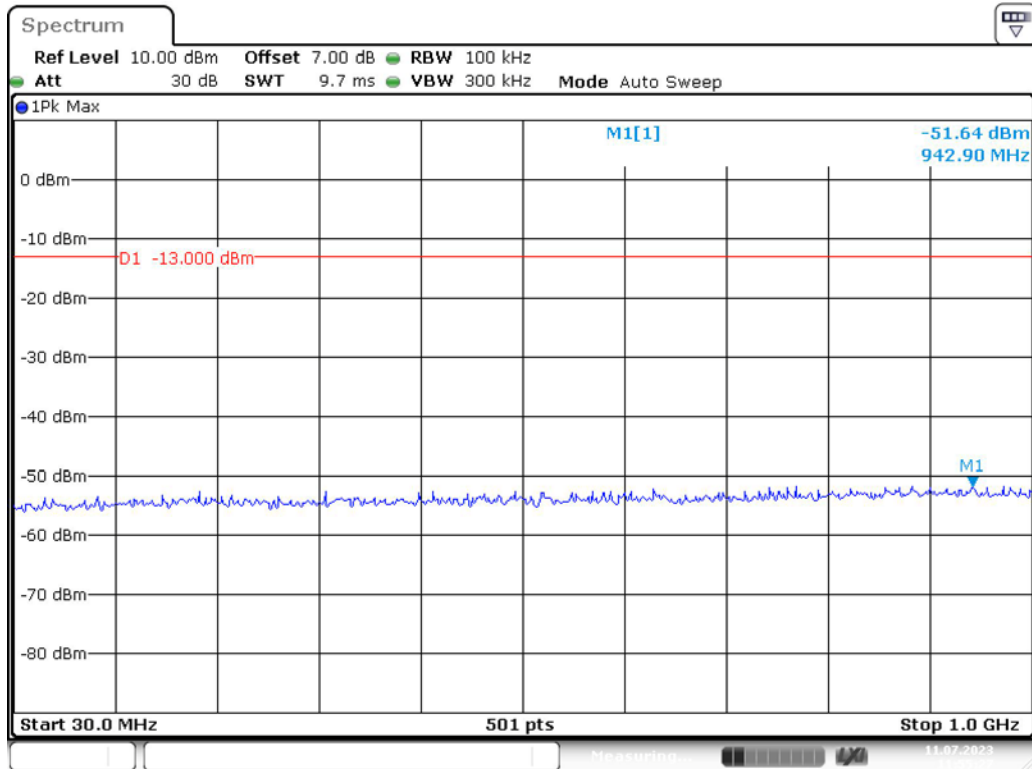

Band 4_10 MHz_Low_QPSK_RB50#0_1(30MHz-1GHz)

Date: 11.JUL.2023 11:55:27