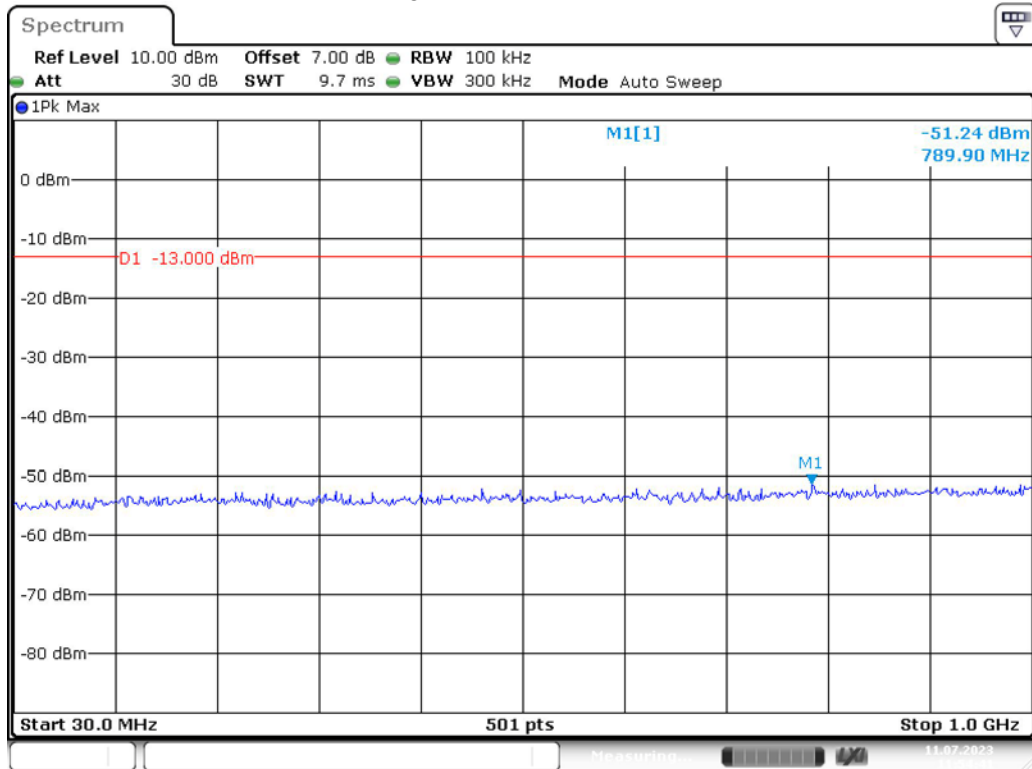

Band 4_5 MHz_High_QPSK_RB25#0_1(30MHz-1GHz)