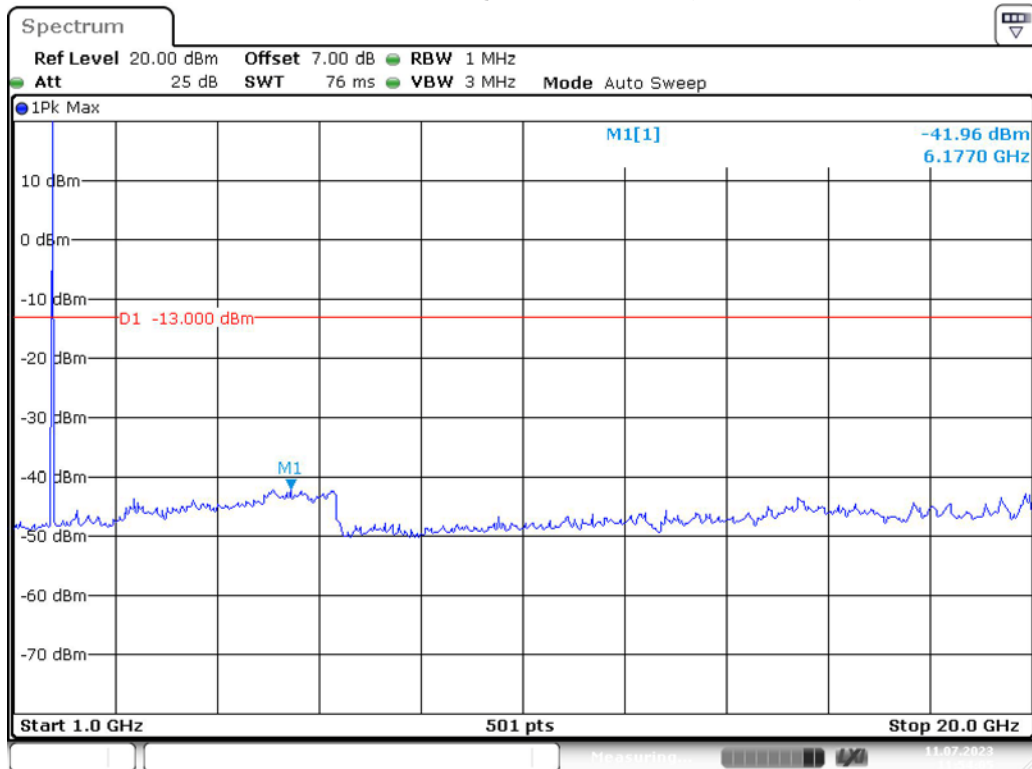

Band 4_3 MHz_High_QPSK_RB15#0_2(1GHz-20GHz)

Band 4_5 MHz_Low_QPSK_RB25#0_1(30MHz-1GHz)

Band 4_5 MHz_Low_QPSK_RB25#0_2(1GHz-20GHz)

Band 4_5 MHz_Middle_QPSK_RB25#0_1(30MHz-1GHz)

Band 4_5 MHz_Middle_QPSK_RB25#0_2(1GHz-20GHz)