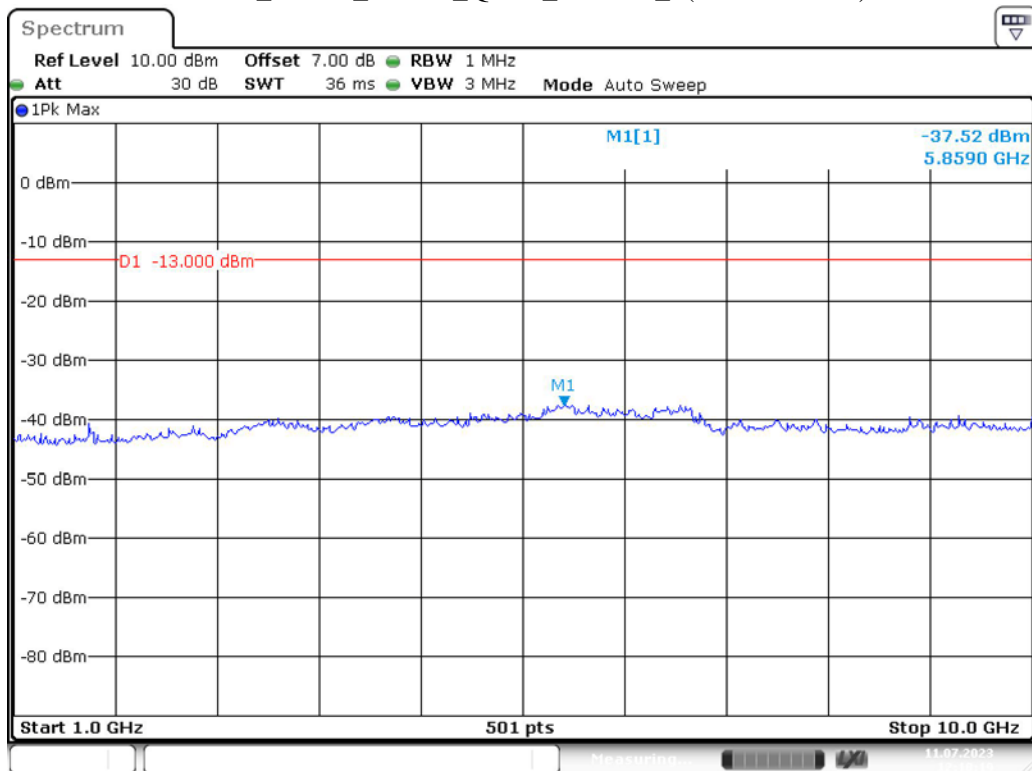

Band 5_1.4 MHz_High_QPSK_RB6#0_2(1GHz-10GHz)

Band 5_3 MHz_Low_QPSK_RB15#0_1(30MHz-1GHz)

Date: 11.JUL.2023 12:08:54

Band 5_3 MHz_Low_QPSK_RB15#0_2(1GHz-10GHz)

Date: 11.JUL.2023 12:09:22

Band 5_3 MHz_Middle_QPSK_RB15#0_1(30MHz-1GHz)

Band 5_3 MHz_Middle_QPSK_RB15#0_2(1GHz-10GHz)

Band 5_3 MHz_High_QPSK_RB15#0_1(30MHz-1GHz)

Band 5_3 MHz_High_QPSK_RB15#0_2(1GHz-10GHz)

Band 5_5 MHz_Low_QPSK_RB25#0_1(30MHz-1GHz)

Date: 11.JUL.2023 12:11:46

Band 5_5 MHz_Low_QPSK_RB25#0_2(1GHz-10GHz)