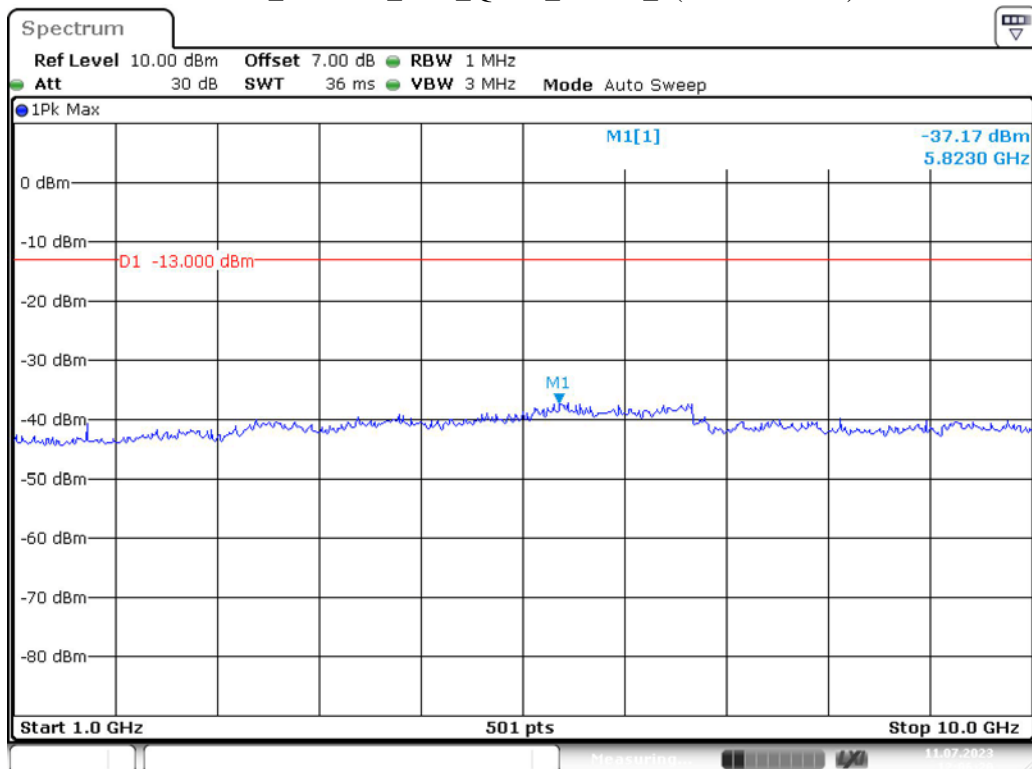

Date: 11.JUL.2023 12:02:51

Band 4_20 MHz_High_QPSK_RB100#0_2(1GHz-20GHz)

Date: 11.JUL.2023 12:03:19

Band 5_1.4 MHz_Low_QPSK_RB6#0_1(30MHz-1GHz)

Date: 11.JUL.2023 12:05:59

Band 5_1.4 MHz_Low_QPSK_RB6#0_2(1GHz-10GHz)

Date: 11.JUL.2023 12:06:21

Band 5_1.4 MHz_Middle_QPSK_RB6#0_1(30MHz-1GHz)

Date: 11.JUL.2023 12:06:53

Band 5_1.4 MHz_Middle_QPSK_RB6#0_2(1GHz-10GHz)

Date: 11.JUL.2023 12:07:18

Band 5_1.4 MHz_High_QPSK_RB6#0_1(30MHz-1GHz)