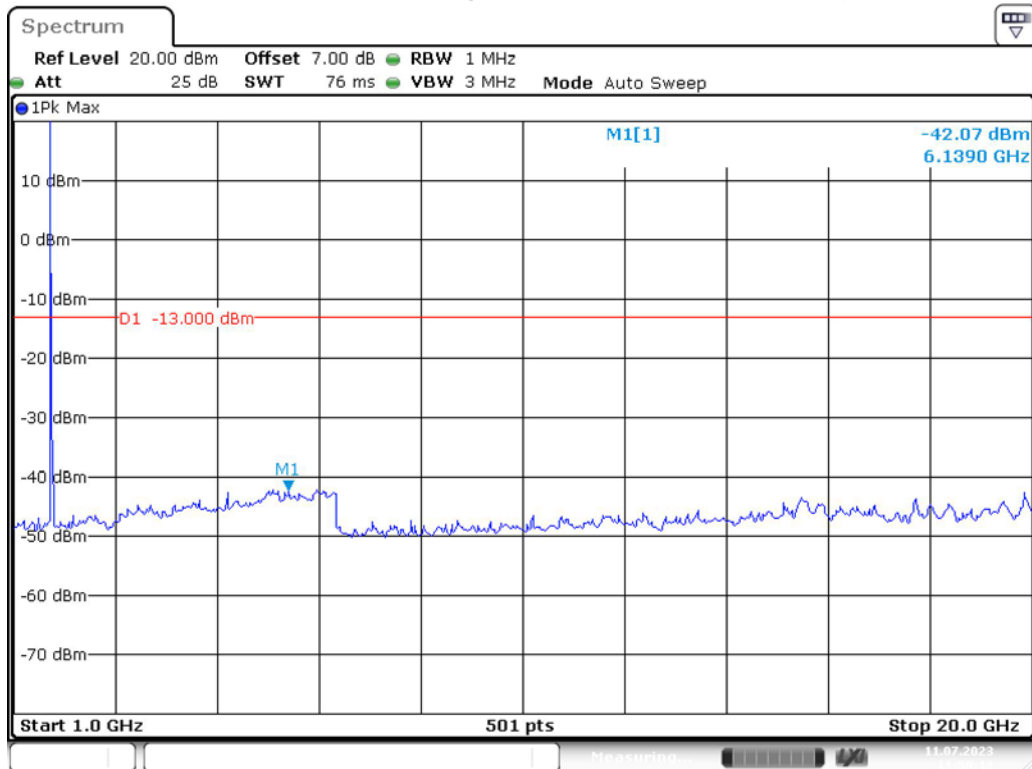

Date: 11.JUL.2023 11:48:50

Band 4_1.4 MHz_High_QPSK_RB6#0_2(1GHz-20GHz)

Date: 11.JUL.2023 11:49:13

Band 4_3 MHz_Low_QPSK_RB15#0_1(30MHz-1GHz)

Date: 11.JUL.2023 11:49:48

Band 4_3 MHz_Low_QPSK_RB15#0_2(1GHz-20GHz)