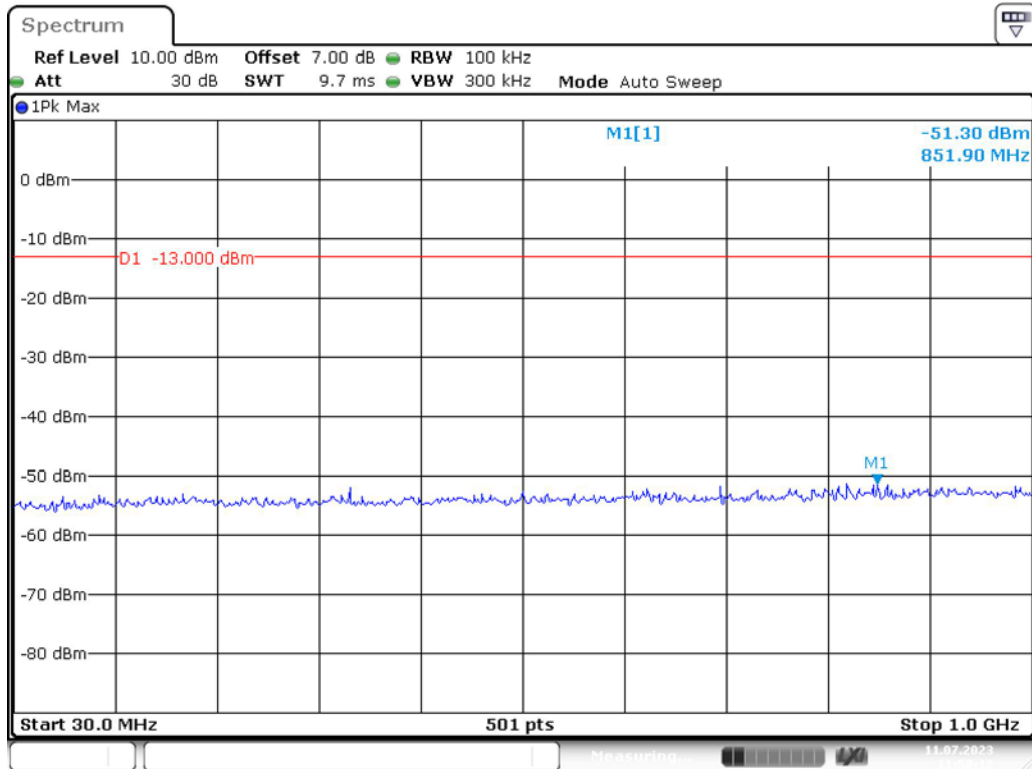

Band 4_15 MHz_Low_QPSK_RB75#0_1(30MHz-1GHz)