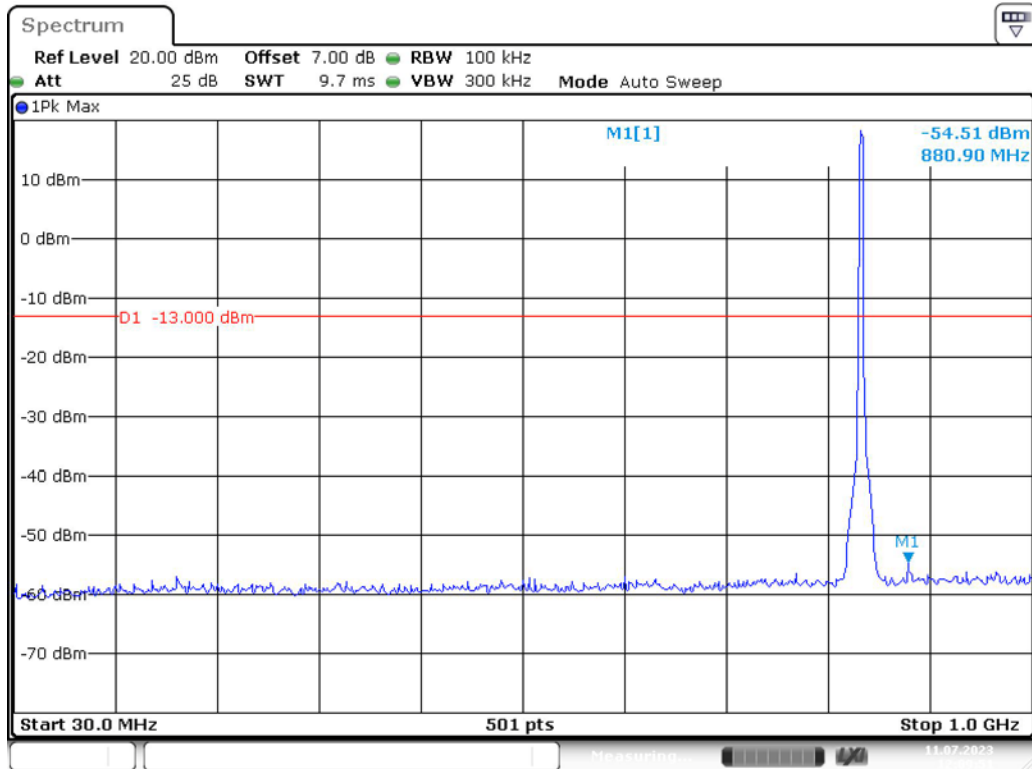

Band 5_1.4 MHz_High_QPSK_RB6#0_2(1GHz-10GHz)

Band 5_3 MHz_Low_QPSK_RB15#0_1(30MHz-1GHz)

Date: 11.JUL.2023 12:08:54

Band 5_3 MHz_Low_QPSK_RB15#0_2(1GHz-10GHz)

Date: 11.JUL.2023 12:09:22

Band 5_3 MHz_Middle_QPSK_RB15#0_1(30MHz-1GHz)