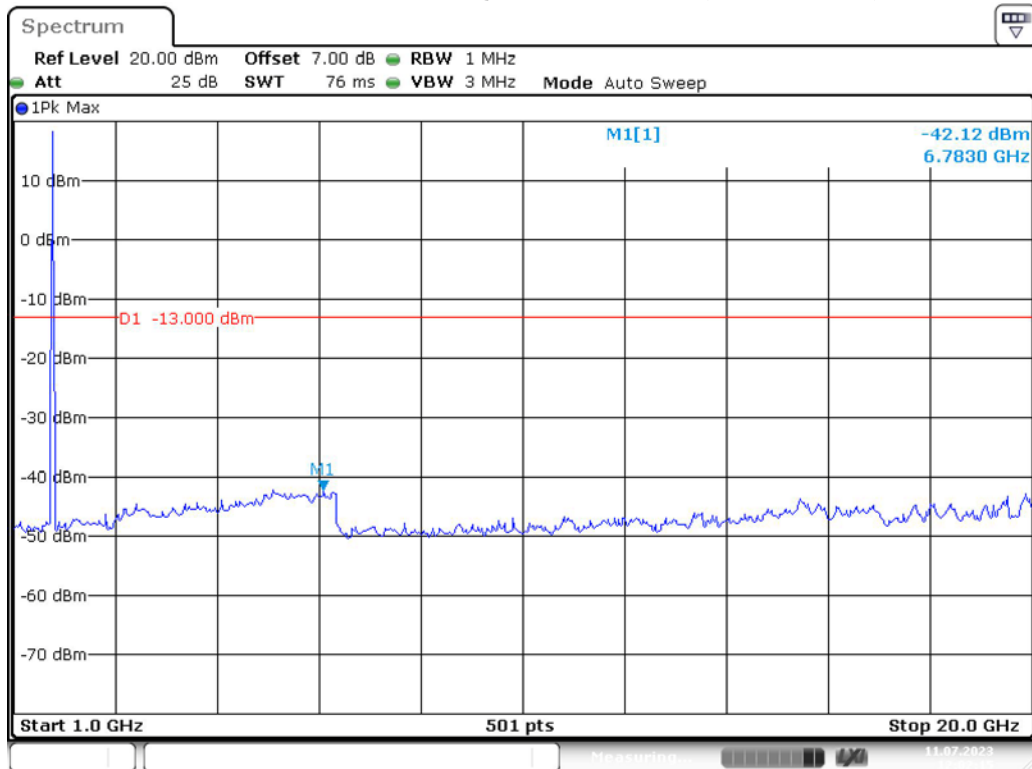

Date: 11.JUL.2023 12:00:55

Band 4_20 MHz_Low_QPSK_RB100#0_2(1GHz-20GHz)

Date: 11.JUL.2023 12:01:24

Band 4_20 MHz_Middle_QPSK_RB100#0_1(30MHz-1GHz)

Band 4_20 MHz_Middle_QPSK_RB100#0_2(1GHz-20GHz)

Band 4_20 MHz_High_QPSK_RB100#0_1(30MHz-1GHz)

Date: 11.JUL.2023 12:02:51

Band 4_20 MHz_High_QPSK_RB100#0_2(1GHz-20GHz)

Date: 11.JUL.2023 12:03:19

Band 5_1.4 MHz_Low_QPSK_RB6#0_1(30MHz-1GHz)

Date: 11.JUL.2023 12:05:59

Band 5_1.4 MHz_Low_QPSK_RB6#0_2(1GHz-10GHz)