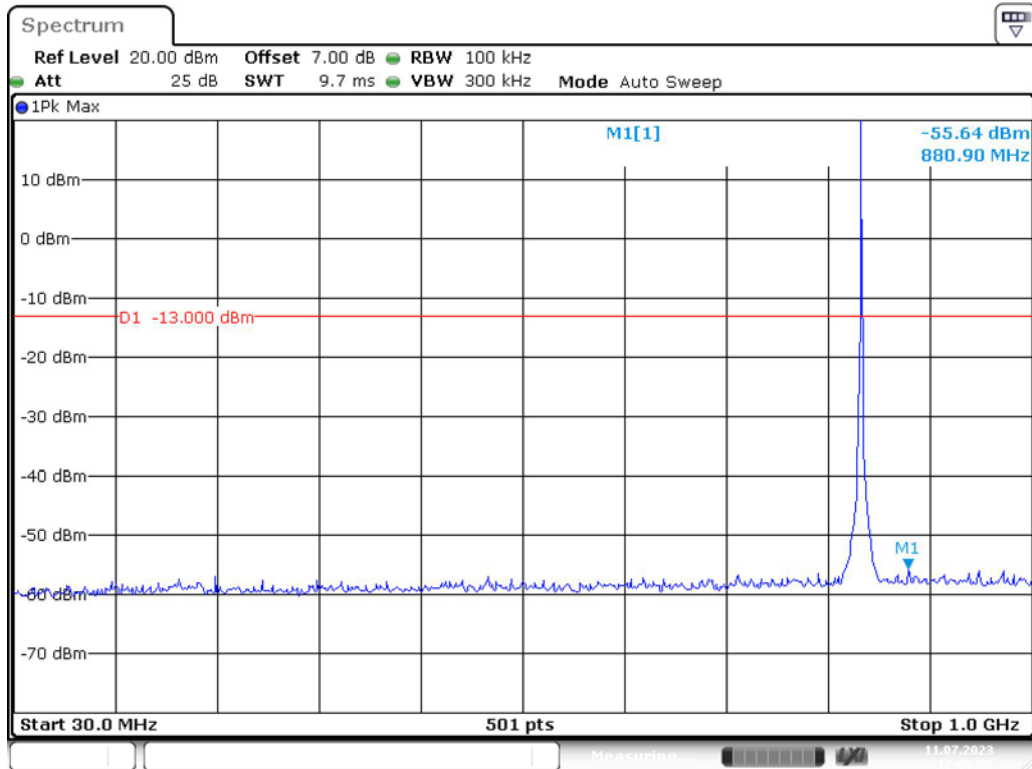

Band 5_1.4 MHz_Middle_QPSK_RB6#0_1(30MHz-1GHz)

Date: 11.JUL.2023 12:06:53