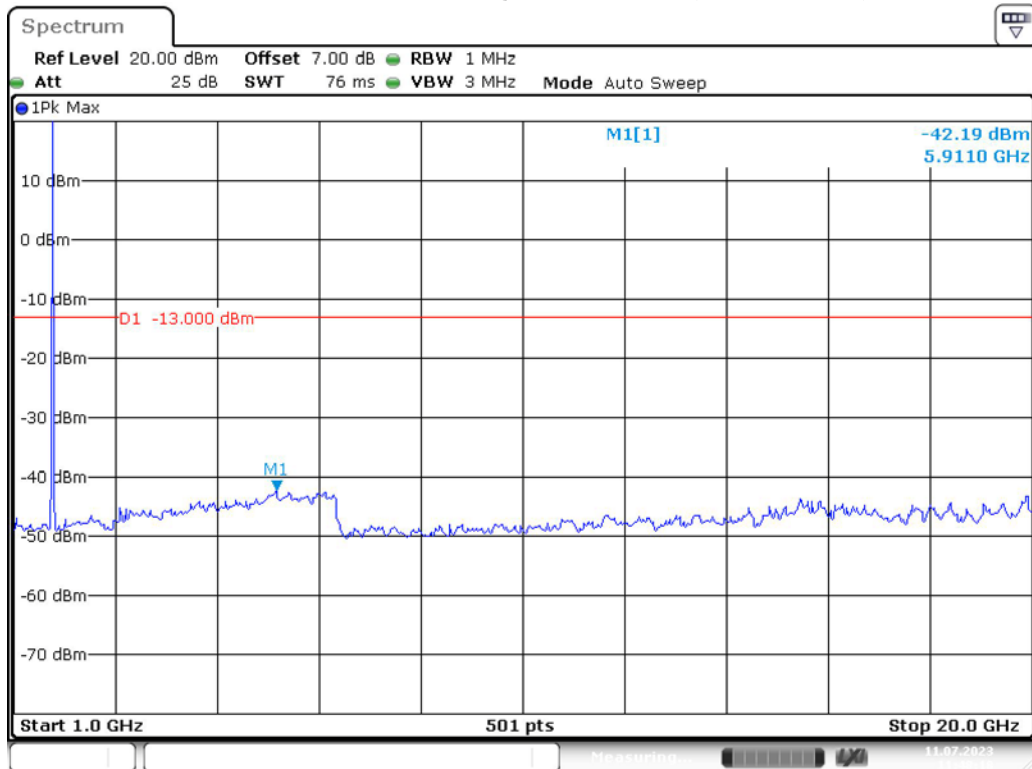

Band 4_1.4 MHz_Low_QPSK_RB6#0_1(30MHz-1GHz)

Band 4_1.4 MHz_Low_QPSK_RB6#0_2(1GHz-20GHz)

Band 4_1.4 MHz_Middle_QPSK_RB6#0_1(30MHz-1GHz)

Band 4_1.4 MHz_Middle_QPSK_RB6#0_2(1GHz-20GHz)

Band 4_1.4 MHz_High_QPSK_RB6#0_1(30MHz-1GHz)