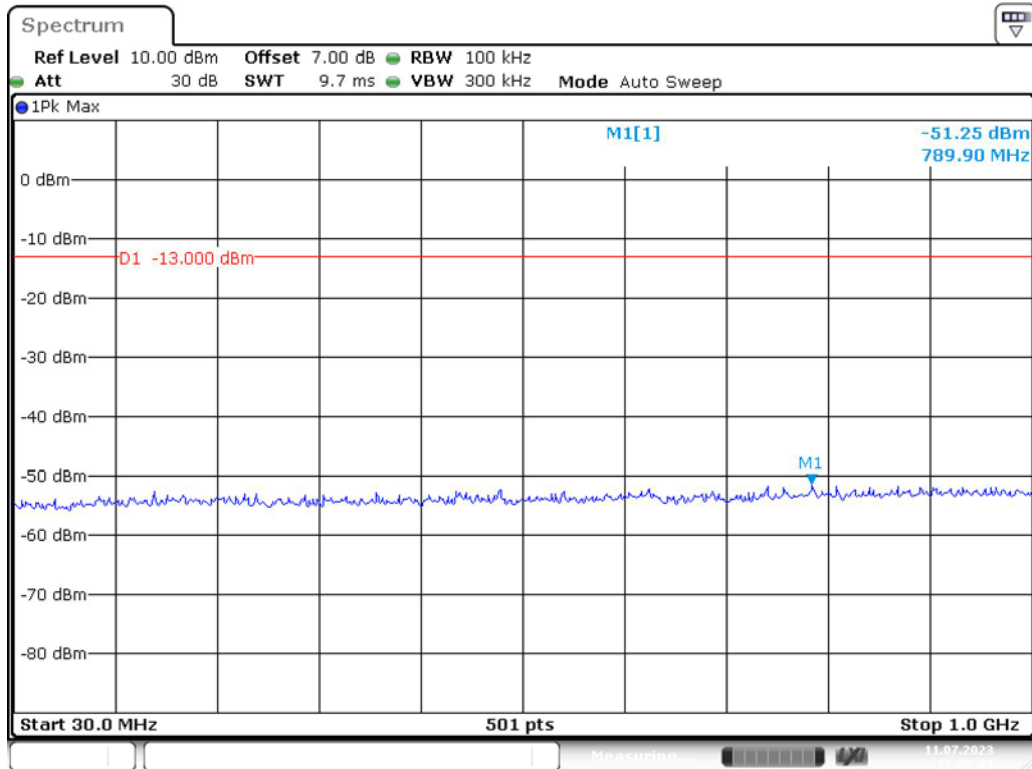

Band 4_5 MHz_Low_QPSK_RB25#0_1(30MHz-1GHz)