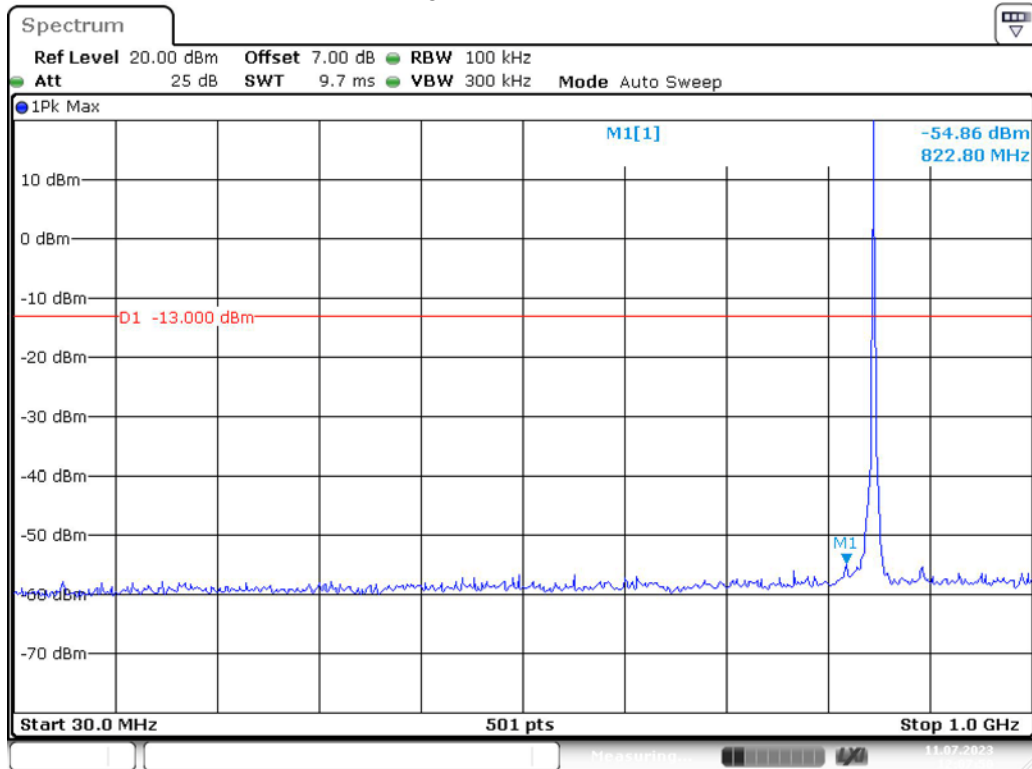

Date: 11.JUL.2023 12:06:21

Band 5_1.4 MHz_Middle_QPSK_RB6#0_1(30MHz-1GHz)

Date: 11.JUL.2023 12:06:53

Band 5_1.4 MHz_Middle_QPSK_RB6#0_2(1GHz-10GHz)

Date: 11.JUL.2023 12:07:18

Band 5_1.4 MHz_High_QPSK_RB6#0_1(30MHz-1GHz)