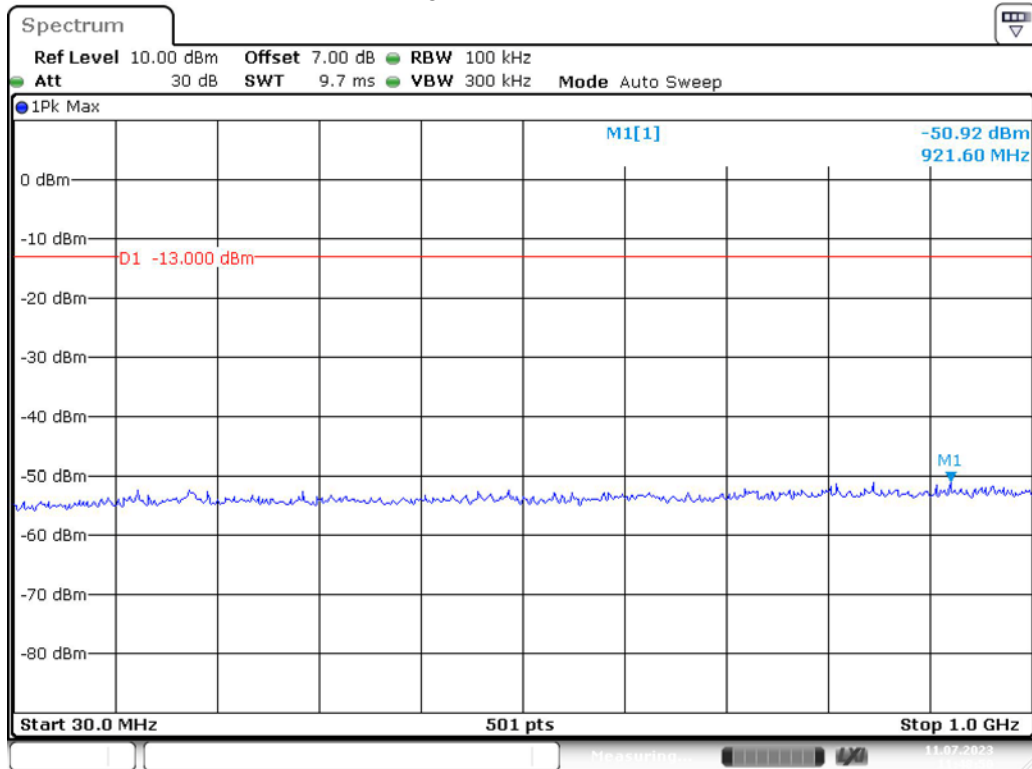

Band 4_1.4 MHz_Low_QPSK_RB6#0_1(30MHz-1GHz)

Band 4_1.4 MHz_Low_QPSK_RB6#0_2(1GHz-20GHz)

Band 4_1.4 MHz_Middle_QPSK_RB6#0_1(30MHz-1GHz)

Band 4_1.4 MHz_Middle_QPSK_RB6#0_2(1GHz-20GHz)

Band 4_1.4 MHz_High_QPSK_RB6#0_1(30MHz-1GHz)