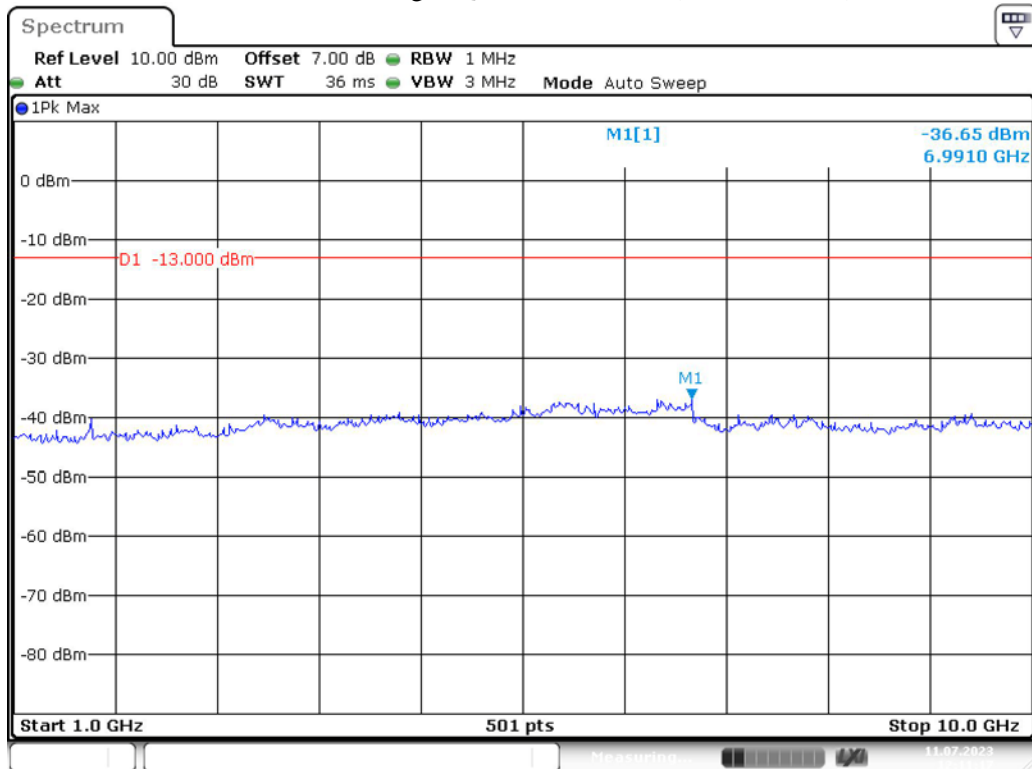

Band 5_3 MHz_High_QPSK_RB15#0_2(1GHz-10GHz)