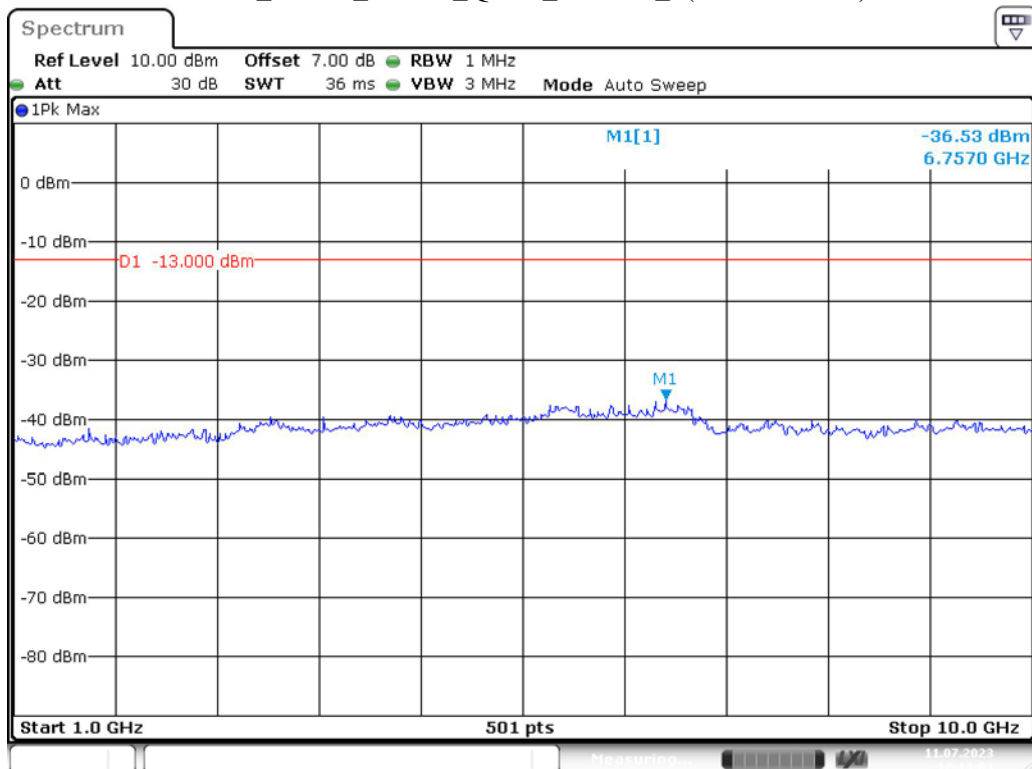

Band 5_5 MHz_Middle_QPSK_RB25#0_2(1GHz-10GHz)