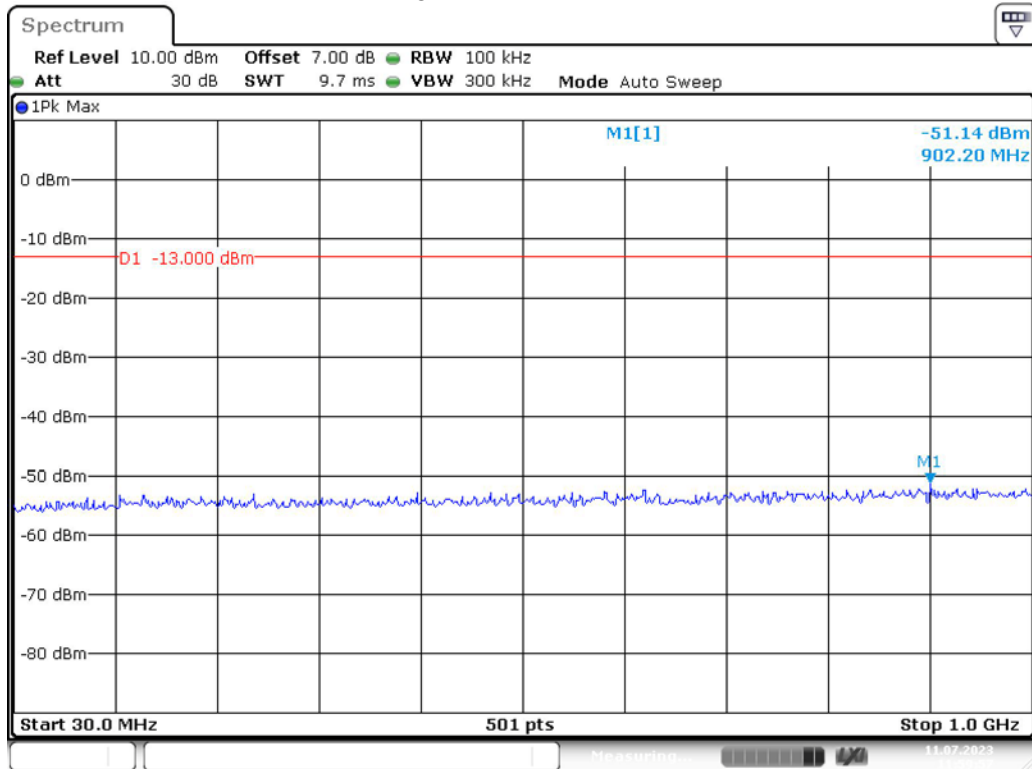

Band 4_15 MHz_High_QPSK_RB75#0_1(30MHz-1GHz)

Date: 11.JUL.2023 11:59:58