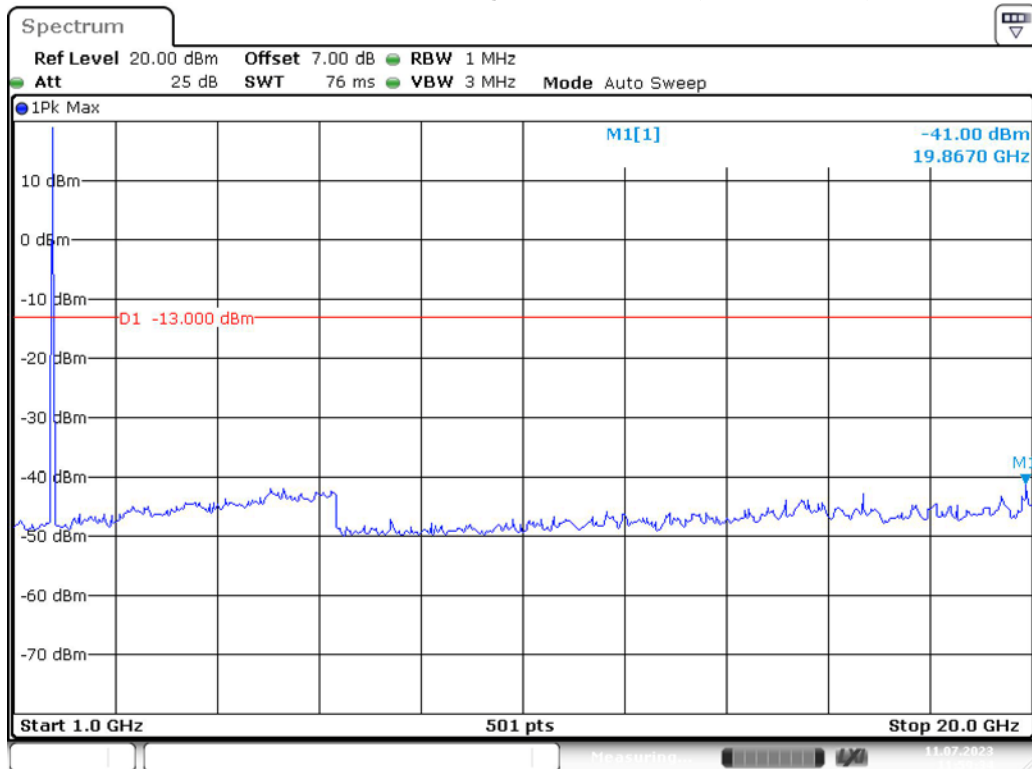

Date: 11.JUL.2023 11:57:41

Band 4_15 MHz_Low_QPSK_RB75#0_1(30MHz-1GHz)

Band 4_15 MHz_Low_QPSK_RB75#0_2(1GHz-20GHz)

Band 4_15 MHz_Middle_QPSK_RB75#0_1(30MHz-1GHz)

Date: 11.JUL.2023 11:59:10

Band 4_15 MHz_Middle_QPSK_RB75#0_2(1GHz-20GHz)