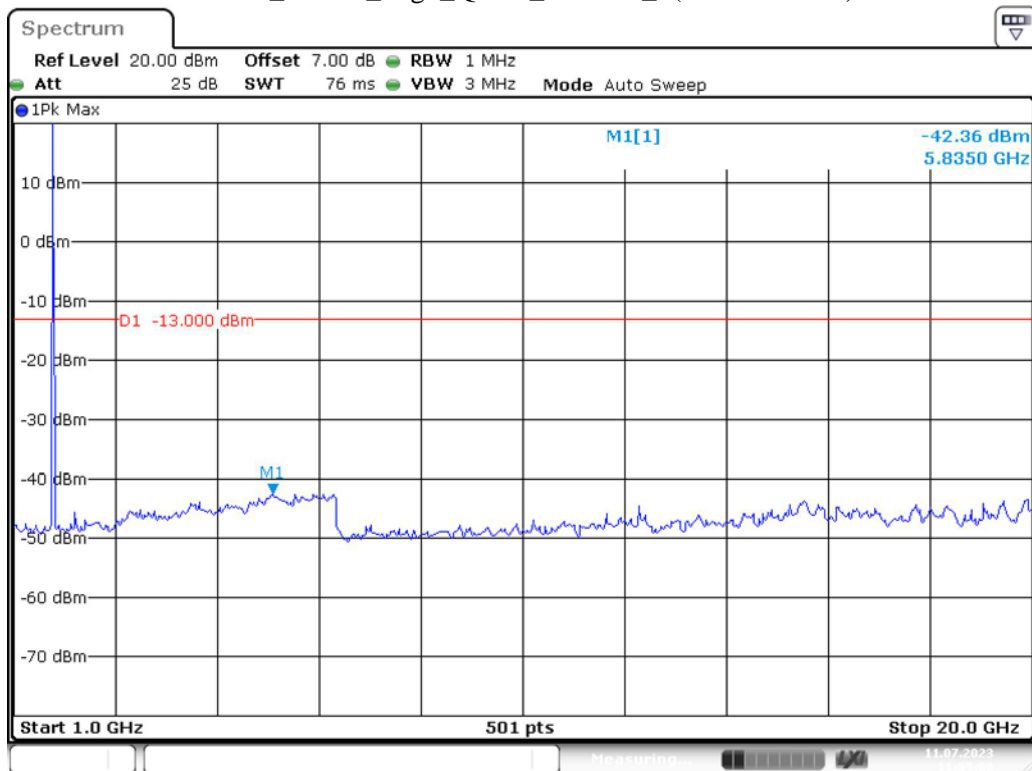

Band 4_3 MHz_High_QPSK_RB15#0_2(1GHz-20GHz)

Band 4_5 MHz_Low_QPSK_RB25#0_1(30MHz-1GHz)

Band 4_5 MHz_Low_QPSK_RB25#0_2(1GHz-20GHz)

Band 4_5 MHz_Middle_QPSK_RB25#0_1(30MHz-1GHz)

Band 4_5 MHz_Middle_QPSK_RB25#0_2(1GHz-20GHz)

Band 4_5 MHz_High_QPSK_RB25#0_1(30MHz-1GHz)

Band 4_5 MHz_High_QPSK_RB25#0_2(1GHz-20GHz)

Band 4_10 MHz_Low_QPSK_RB50#0_1(30MHz-1GHz)

Date: 11.JUL.2023 11:55:27

Band 4_10 MHz_Low_QPSK_RB50#0_2(1GHz-20GHz)

Date: 11.JUL.2023 11:55:50