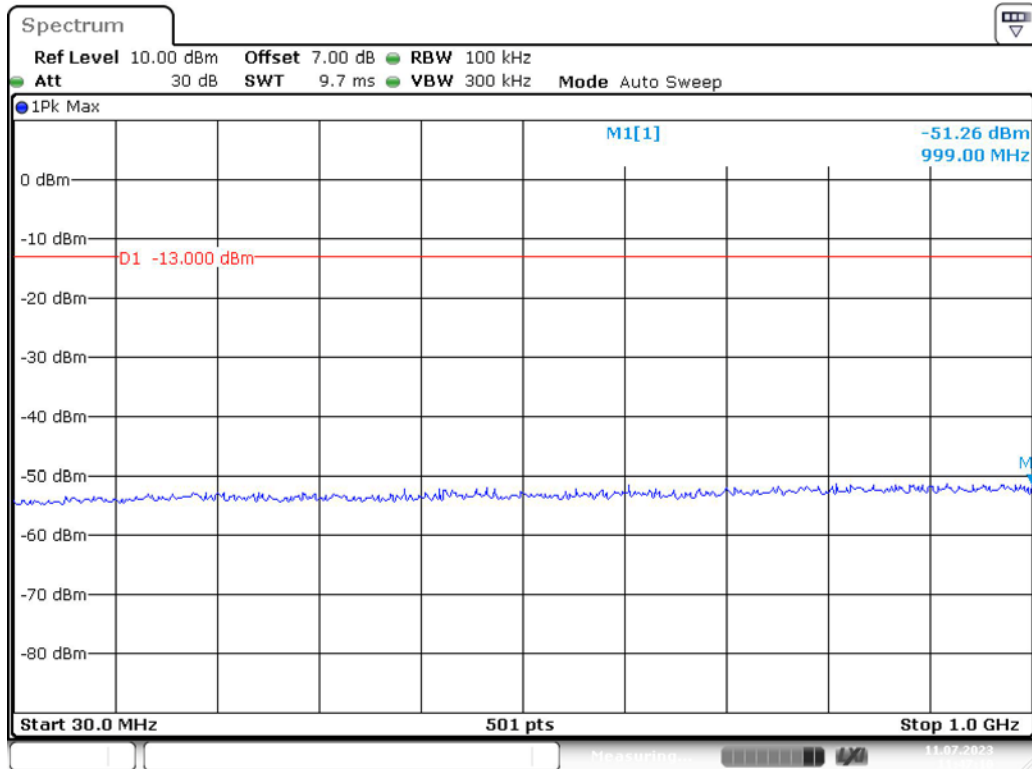

Band 4_1.4 MHz_Low_QPSK_RB6#0_1(30MHz-1GHz)

Band 4_1.4 MHz_Low_QPSK_RB6#0_2(1GHz-20GHz)

Band 4_1.4 MHz_Middle_QPSK_RB6#0_1(30MHz-1GHz)

Band 4_1.4 MHz_Middle_QPSK_RB6#0_2(1GHz-20GHz)

Band 4_1.4 MHz_High_QPSK_RB6#0_1(30MHz-1GHz)