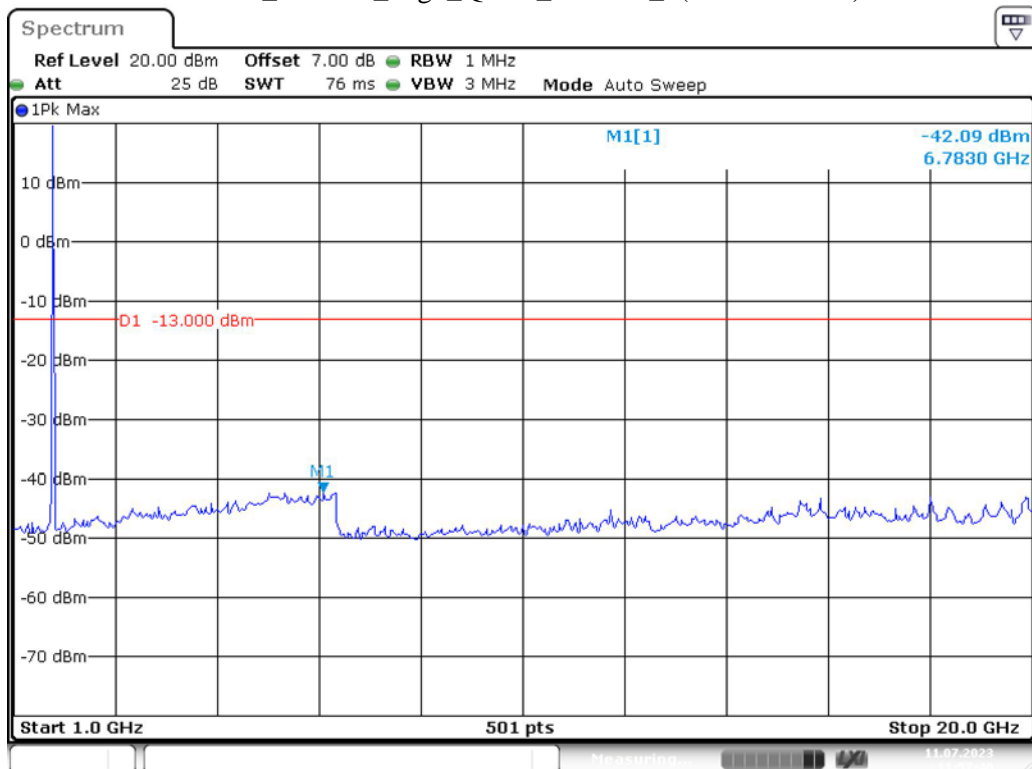

Band 4_10 MHz_Middle_QPSK_RB50#0_1(30MHz-1GHz)

Band 4_10 MHz_Middle_QPSK_RB50#0_2(1GHz-20GHz)

Band 4_10 MHz_High_QPSK_RB50#0_1(30MHz-1GHz)

Date: 11.JUL.2023 11:57:18

Band 4_10 MHz_High_QPSK_RB50#0_2(1GHz-20GHz)