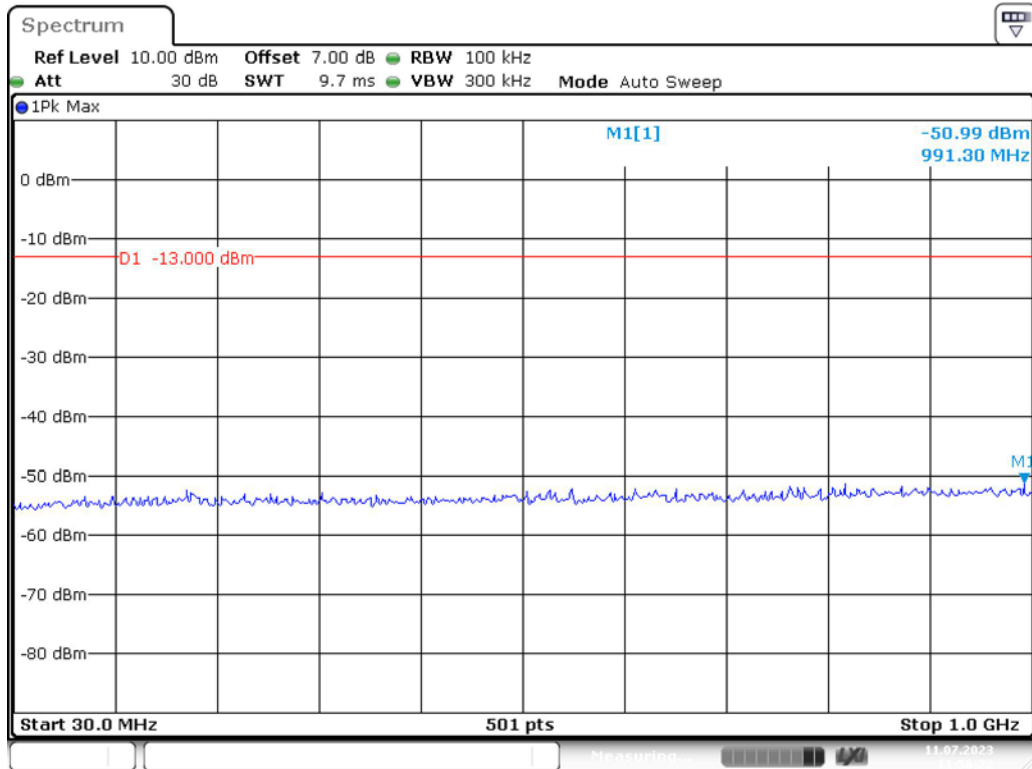

Band 4_10 MHz_Middle_QPSK_RB50#0_1(30MHz-1GHz)