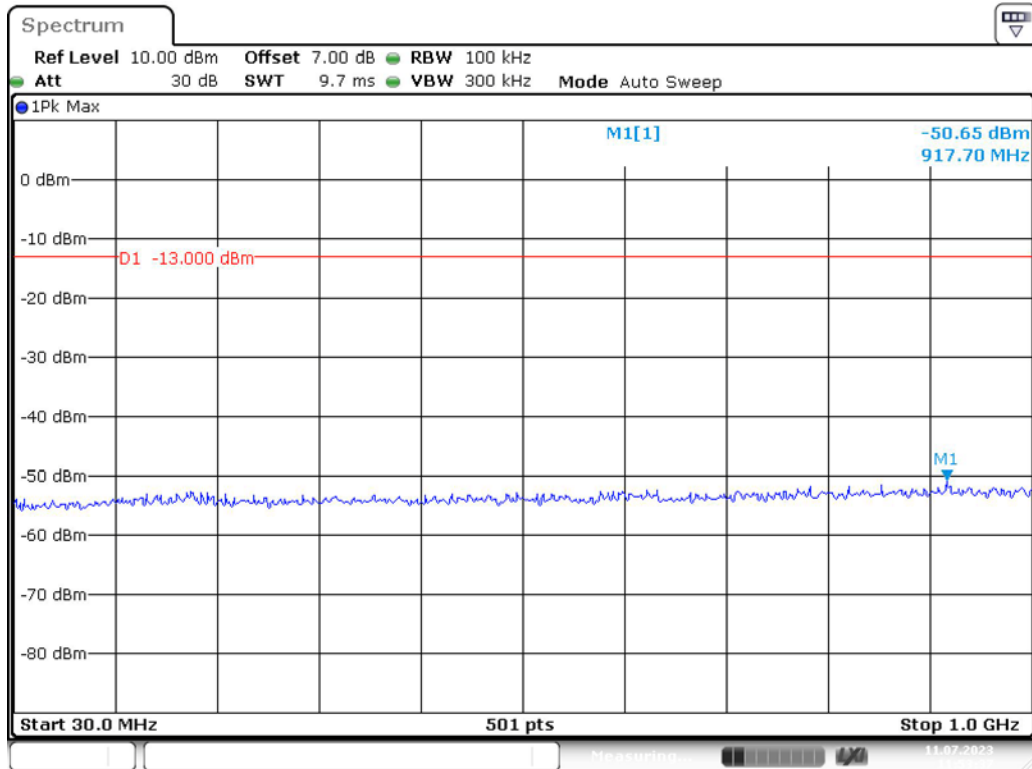

Band 4_3 MHz_High_QPSK_RB15#0_2(1GHz-20GHz)

Band 4_5 MHz_Low_QPSK_RB25#0_1(30MHz-1GHz)

Band 4_5 MHz_Low_QPSK_RB25#0_2(1GHz-20GHz)

Band 4_5 MHz_Middle_QPSK_RB25#0_1(30MHz-1GHz)

Band 4_5 MHz_Middle_QPSK_RB25#0_2(1GHz-20GHz)