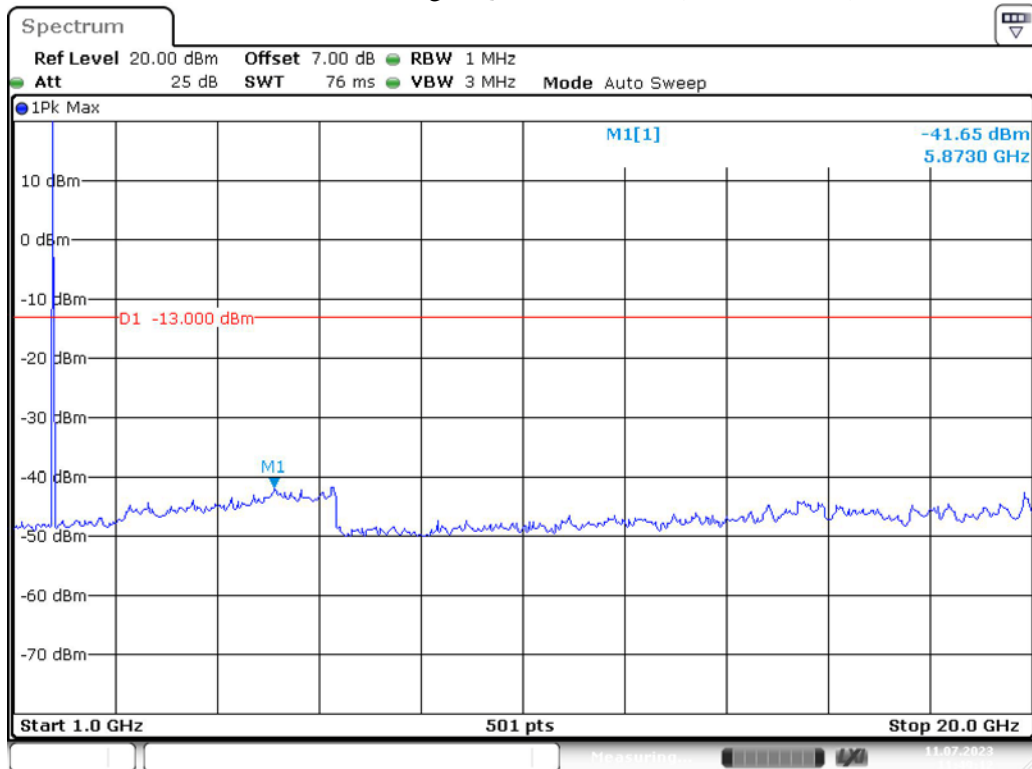

Band 4_1.4 MHz_High_QPSK_RB6#0_2(1GHz-20GHz)

Date: 11.JUL.2023 11:49:13