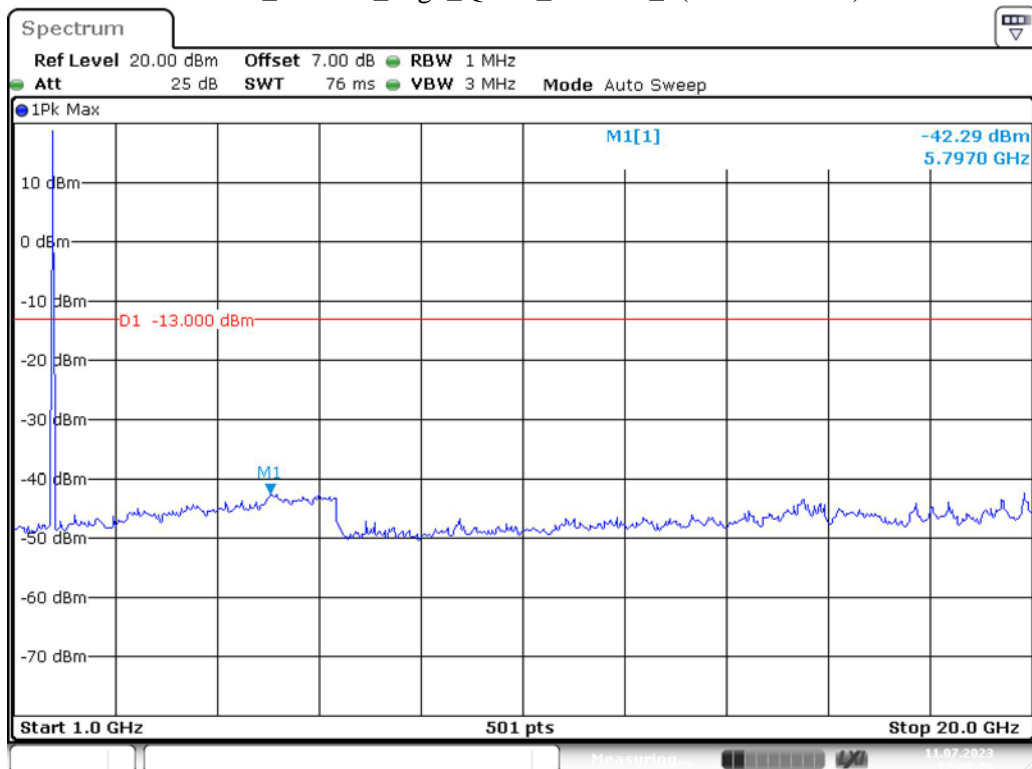

Band 4_15 MHz_High_QPSK_RB75#0_2(1GHz-20GHz)

Date: 11.JUL.2023 12:00:20