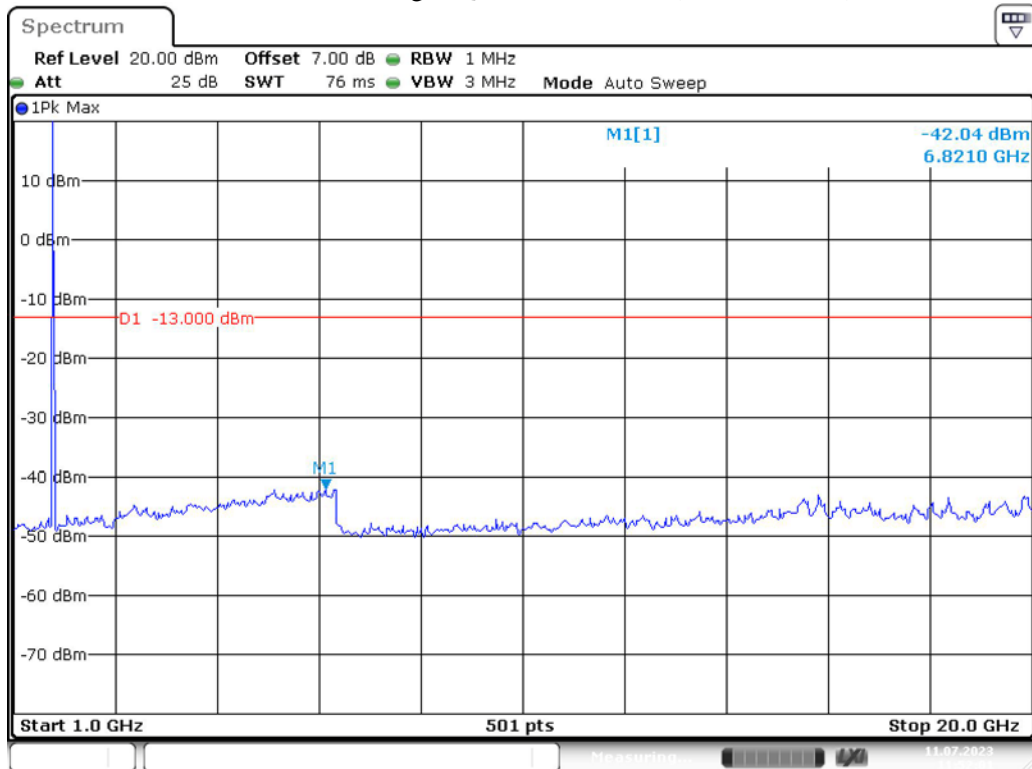

Band 4_3 MHz_High_QPSK_RB15#0_2(1GHz-20GHz)