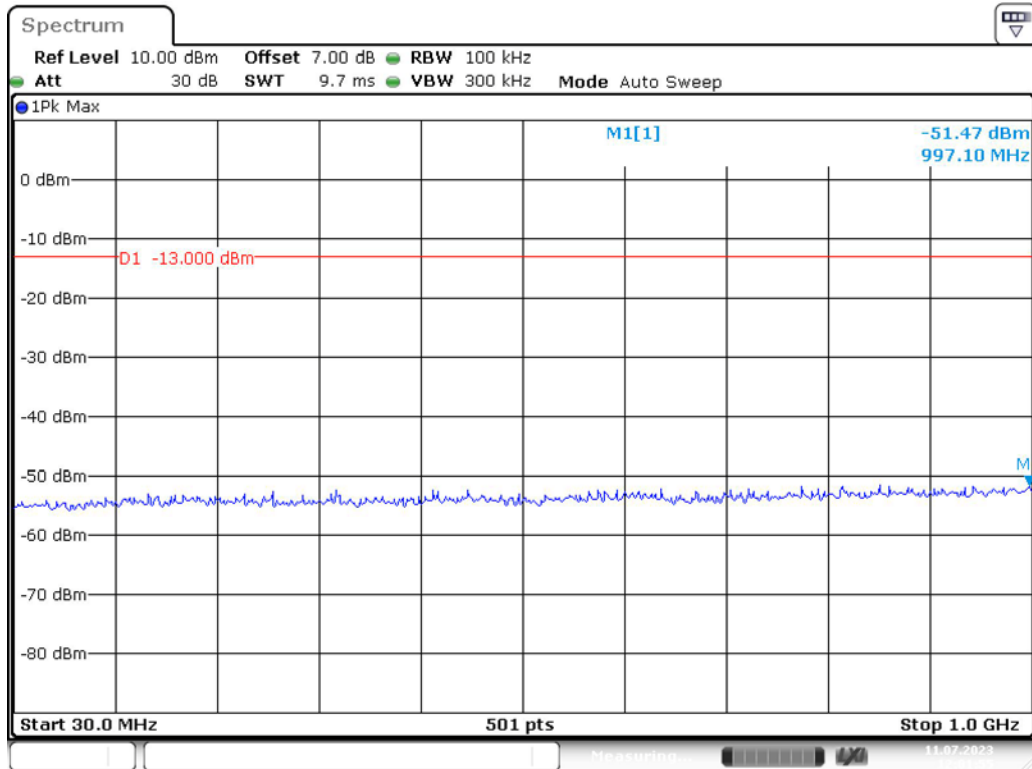

Band 4_20 MHz_Middle_QPSK_RB100#0_1(30MHz-1GHz)