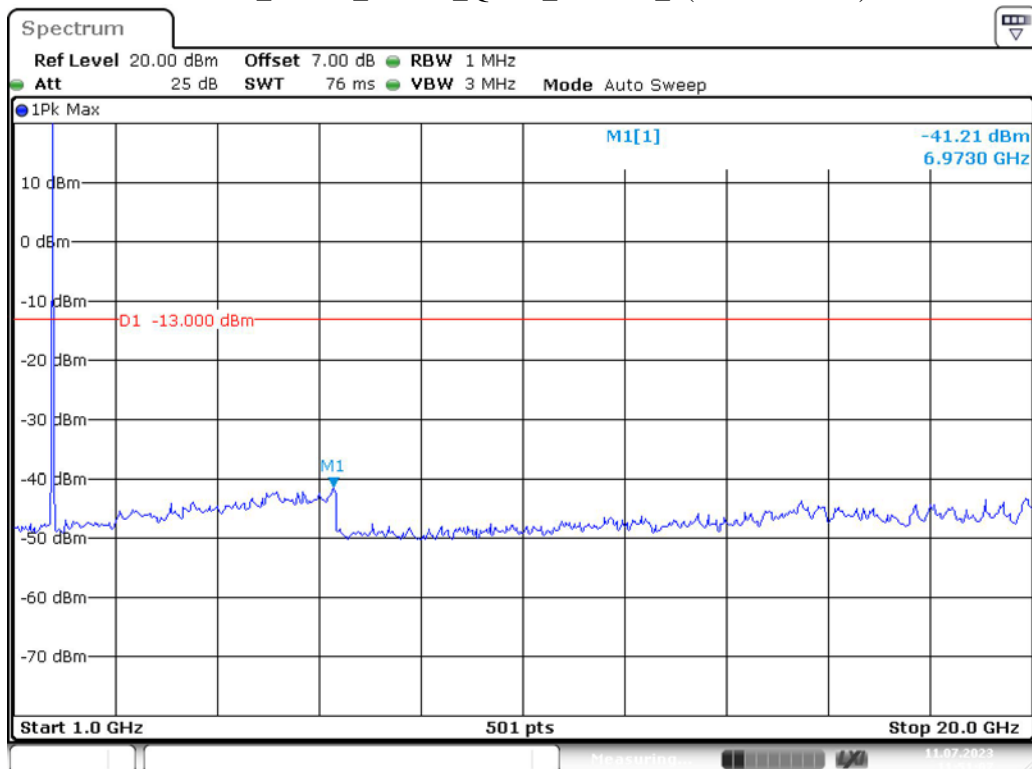

Band 4_3 MHz_Middle_QPSK_RB15#0_2(1GHz-20GHz)

Date: 11.JUL.2023 11:51:07