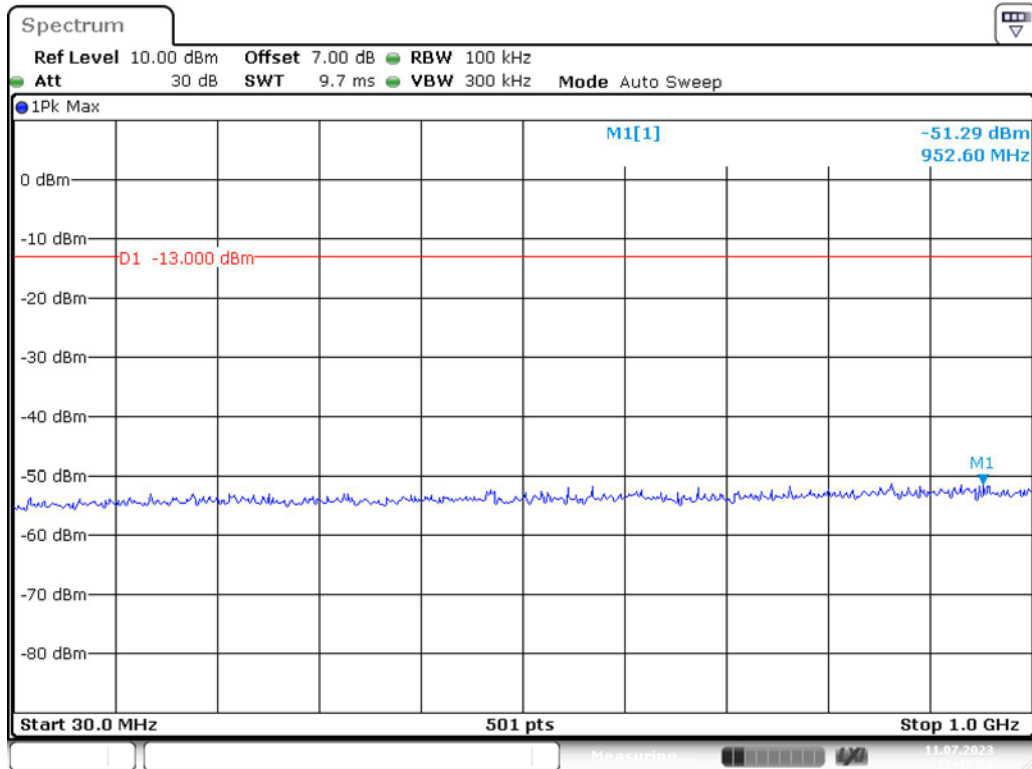

Band 4_1.4 MHz_Low_QPSK_RB6#0_1(30MHz-1GHz)

Band 4_1.4 MHz_Low_QPSK_RB6#0_2(1GHz-20GHz)

Band 4_1.4 MHz_Middle_QPSK_RB6#0_1(30MHz-1GHz)

Band 4_1.4 MHz_Middle_QPSK_RB6#0_2(1GHz-20GHz)

Band 4_1.4 MHz_High_QPSK_RB6#0_1(30MHz-1GHz)