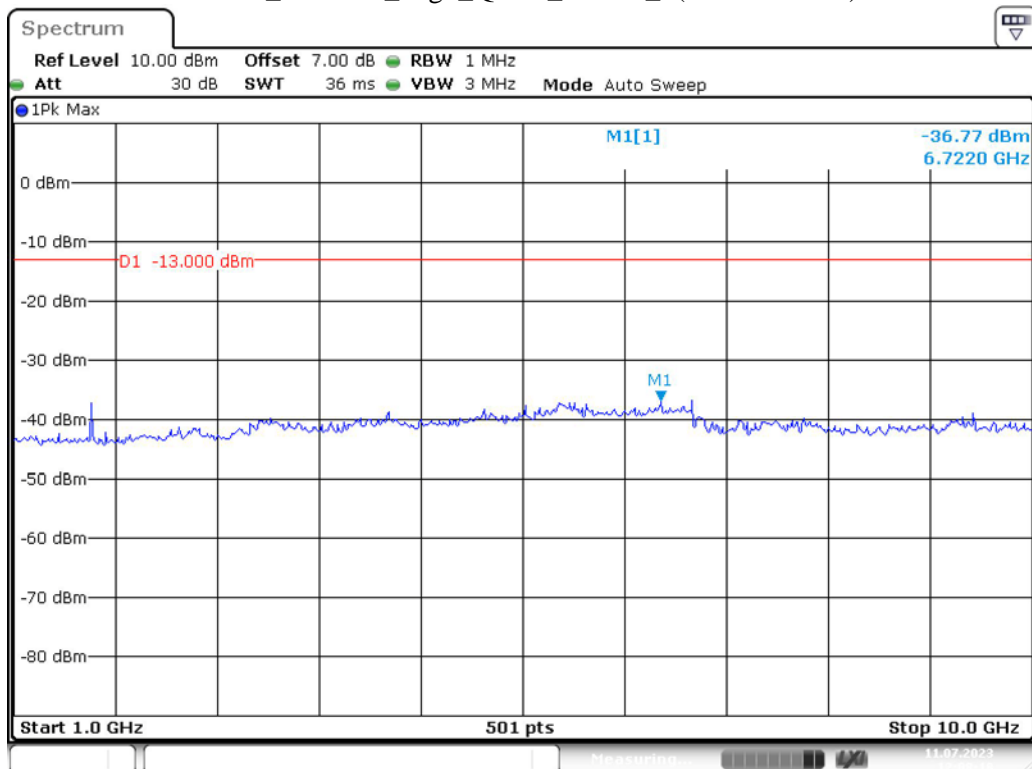

Date: 11.JUL.2023 12:06:21

Band 5_1.4 MHz_Middle_QPSK_RB6#0_1(30MHz-1GHz)

Date: 11.JUL.2023 12:06:53

Band 5_1.4 MHz_Middle_QPSK_RB6#0_2(1GHz-10GHz)

Date: 11.JUL.2023 12:07:18

Band 5_1.4 MHz_High_QPSK_RB6#0_1(30MHz-1GHz)

Band 5_1.4 MHz_High_QPSK_RB6#0_2(1GHz-10GHz)

Band 5_3 MHz_Low_QPSK_RB15#0_1(30MHz-1GHz)

Date: 11.JUL.2023 12:08:54

Band 5_3 MHz_Low_QPSK_RB15#0_2(1GHz-10GHz)

Date: 11.JUL.2023 12:09:22

Band 5_3 MHz_Middle_QPSK_RB15#0_1(30MHz-1GHz)