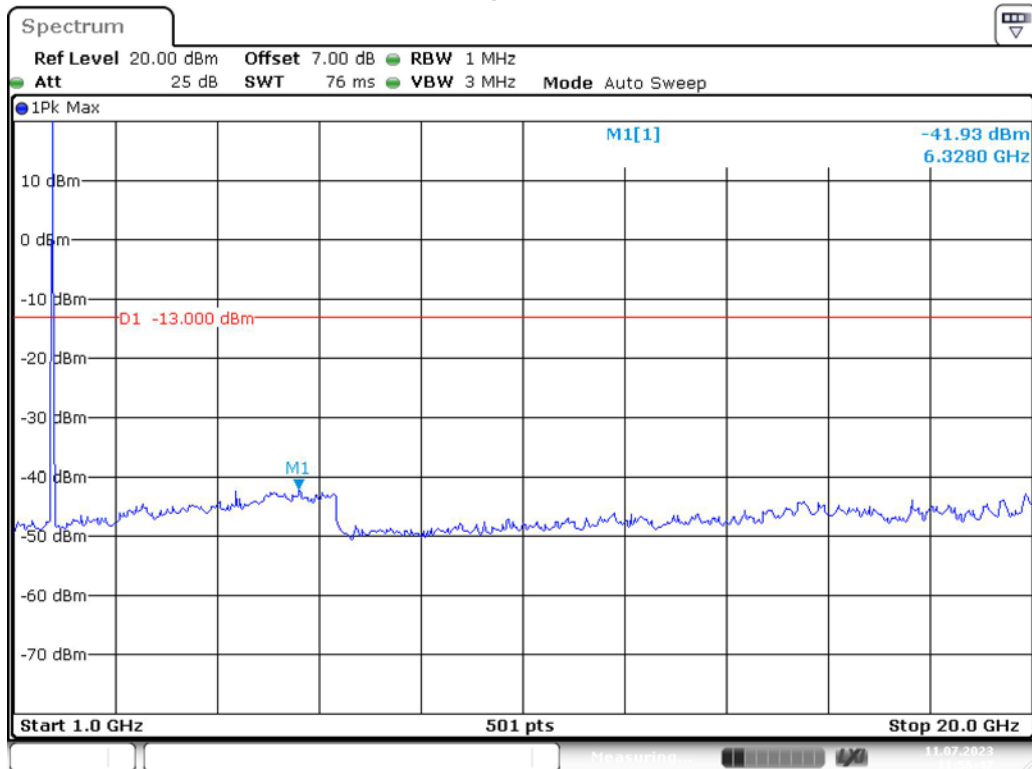

Band 4_10 MHz_Middle_QPSK_RB50#0_2(1GHz-20GHz)