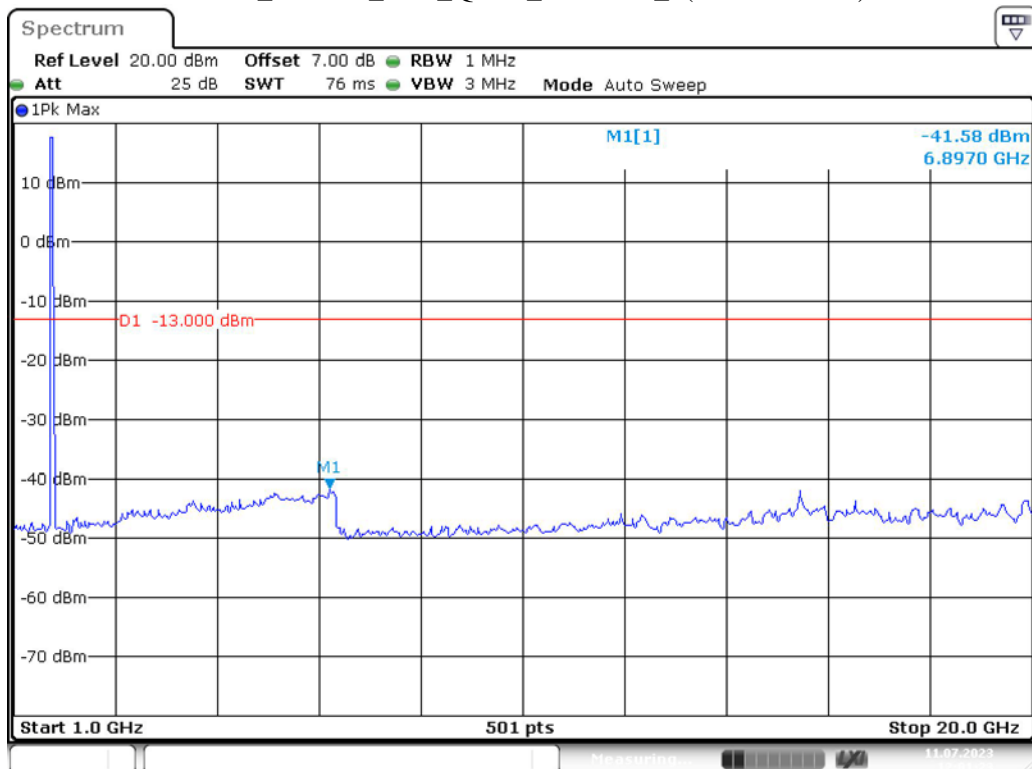

Date: 11.JUL.2023 11:59:35

Band 4_15 MHz_High_QPSK_RB75#0_1(30MHz-1GHz)

Date: 11.JUL.2023 11:59:58

Band 4_15 MHz_High_QPSK_RB75#0_2(1GHz-20GHz)

Date: 11.JUL.2023 12:00:20

Band 4_20 MHz_Low_QPSK_RB100#0_1(30MHz-1GHz)

Date: 11.JUL.2023 12:00:55

Band 4_20 MHz_Low_QPSK_RB100#0_2(1GHz-20GHz)

Date: 11.JUL.2023 12:01:24

Band 4_20 MHz_Middle_QPSK_RB100#0_1(30MHz-1GHz)

Band 4_20 MHz_Middle_QPSK_RB100#0_2(1GHz-20GHz)

Band 4_20 MHz_High_QPSK_RB100#0_1(30MHz-1GHz)