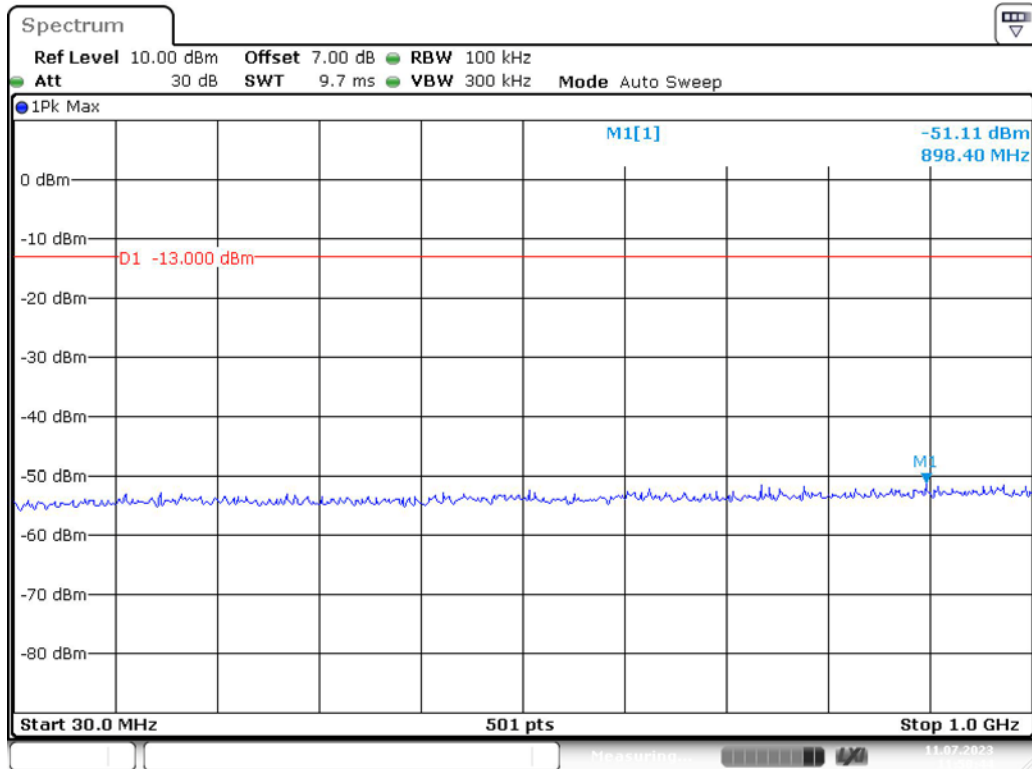

Band 4_3 MHz_Middle_QPSK_RB15#0_1(30MHz-1GHz)

Date: 11.JUL.2023 11:50:45