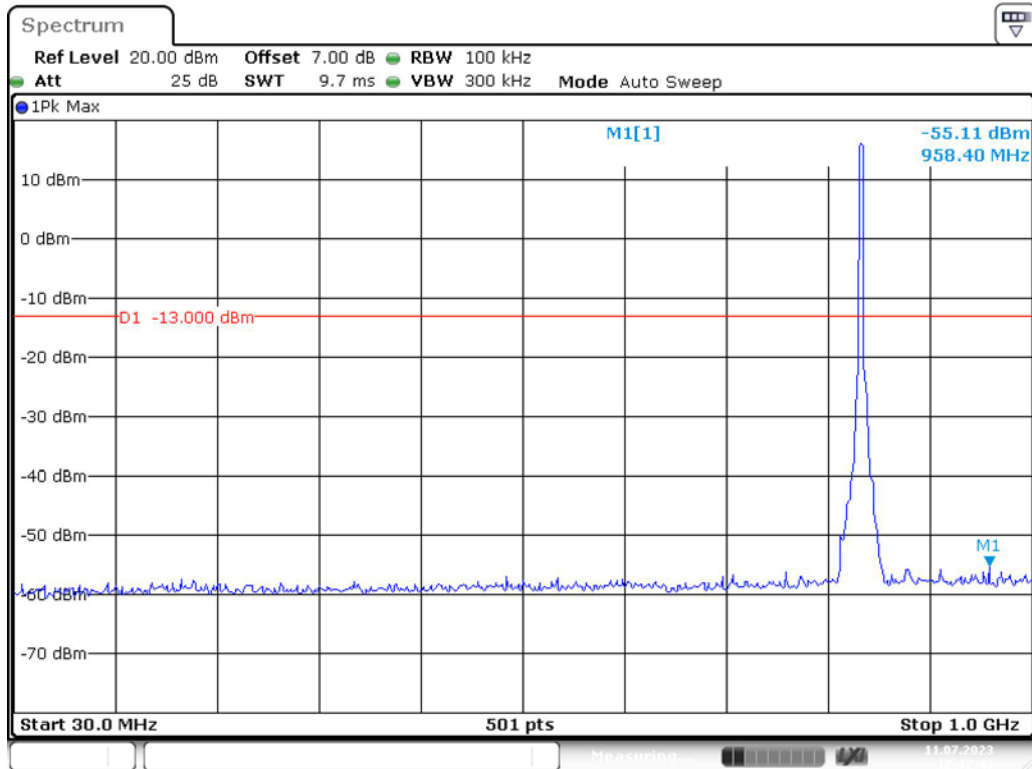

Band 5_5 MHz_Middle_QPSK_RB25#0_1(30MHz-1GHz)