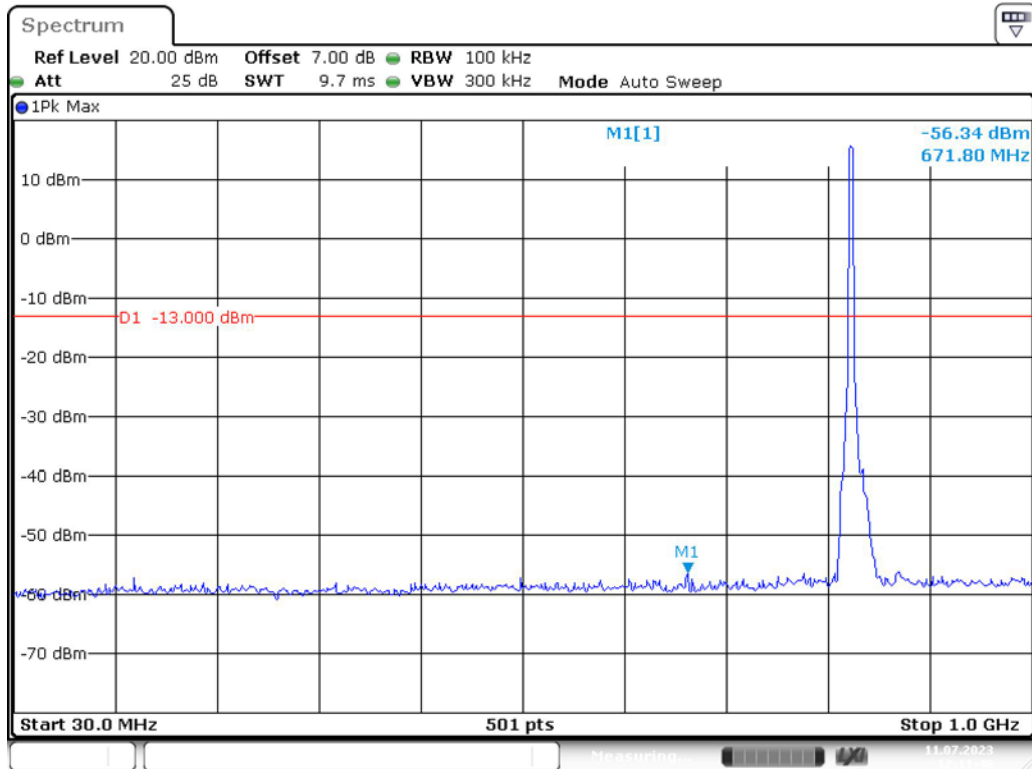

Band 5_3 MHz_Middle_QPSK_RB15#0_2(1GHz-10GHz)

Band 5_3 MHz_High_QPSK_RB15#0_1(30MHz-1GHz)

Band 5_3 MHz_High_QPSK_RB15#0_2(1GHz-10GHz)

Band 5_5 MHz_Low_QPSK_RB25#0_1(30MHz-1GHz)

Date: 11.JUL.2023 12:11:46

Band 5_5 MHz_Low_QPSK_RB25#0_2(1GHz-10GHz)