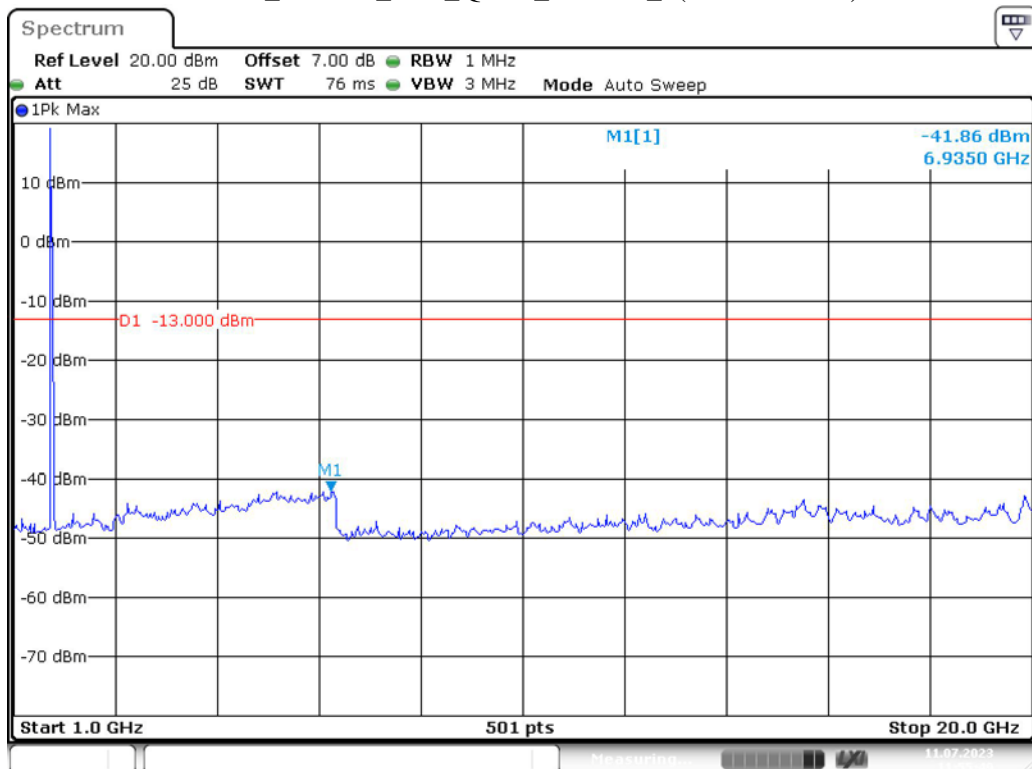

Band 4_5 MHz_High_QPSK_RB25#0_1(30MHz-1GHz)

Band 4_5 MHz_High_QPSK_RB25#0_2(1GHz-20GHz)

Band 4_10 MHz_Low_QPSK_RB50#0_1(30MHz-1GHz)

Date: 11.JUL.2023 11:55:27

Band 4_10 MHz_Low_QPSK_RB50#0_2(1GHz-20GHz)

Date: 11.JUL.2023 11:55:50