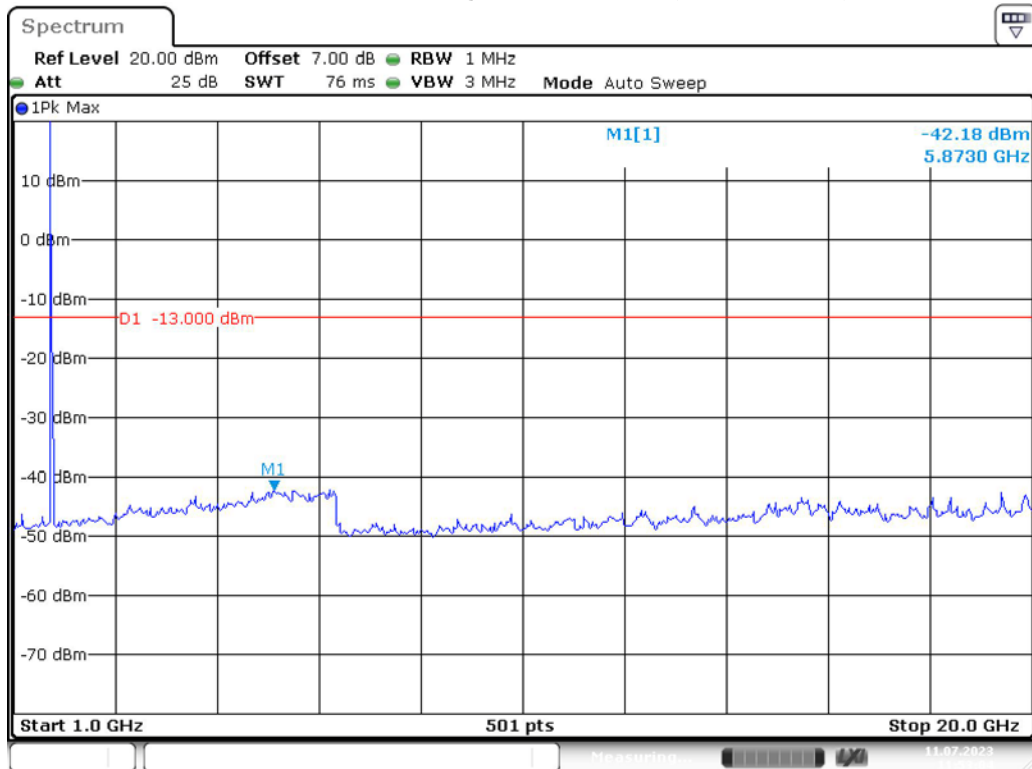

Band 4_5 MHz_Low_QPSK_RB25#0_2(1GHz-20GHz)