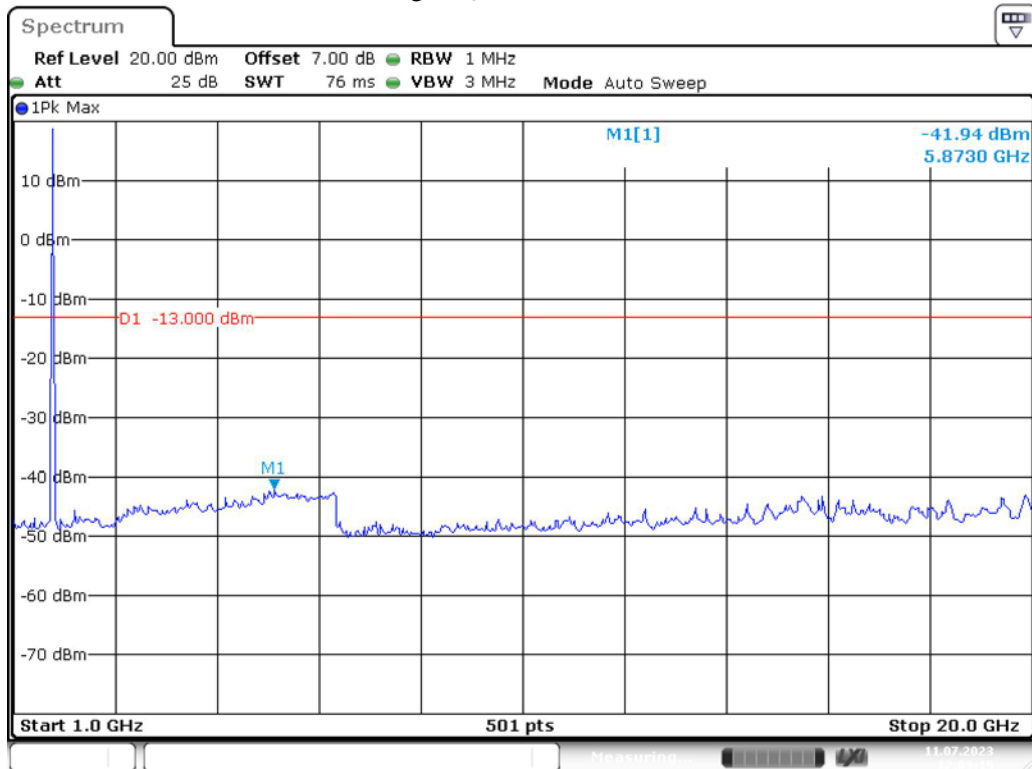

Date: 11.JUL.2023 12:00:55

Band 4_20 MHz_Low_QPSK_RB100#0_2(1GHz-20GHz)

Date: 11.JUL.2023 12:01:24

Band 4_20 MHz_Middle_QPSK_RB100#0_1(30MHz-1GHz)

Band 4_20 MHz_Middle_QPSK_RB100#0_2(1GHz-20GHz)

Band 4_20 MHz_High_QPSK_RB100#0_1(30MHz-1GHz)

Date: 11.JUL.2023 12:02:51

Band 4_20 MHz_High_QPSK_RB100#0_2(1GHz-20GHz)

Date: 11.JUL.2023 12:03:19

Band 5_1.4 MHz_Low_QPSK_RB6#0_1(30MHz-1GHz)

Date: 11.JUL.2023 12:05:59

Band 5_1.4 MHz_Low_QPSK_RB6#0_2(1GHz-10GHz)