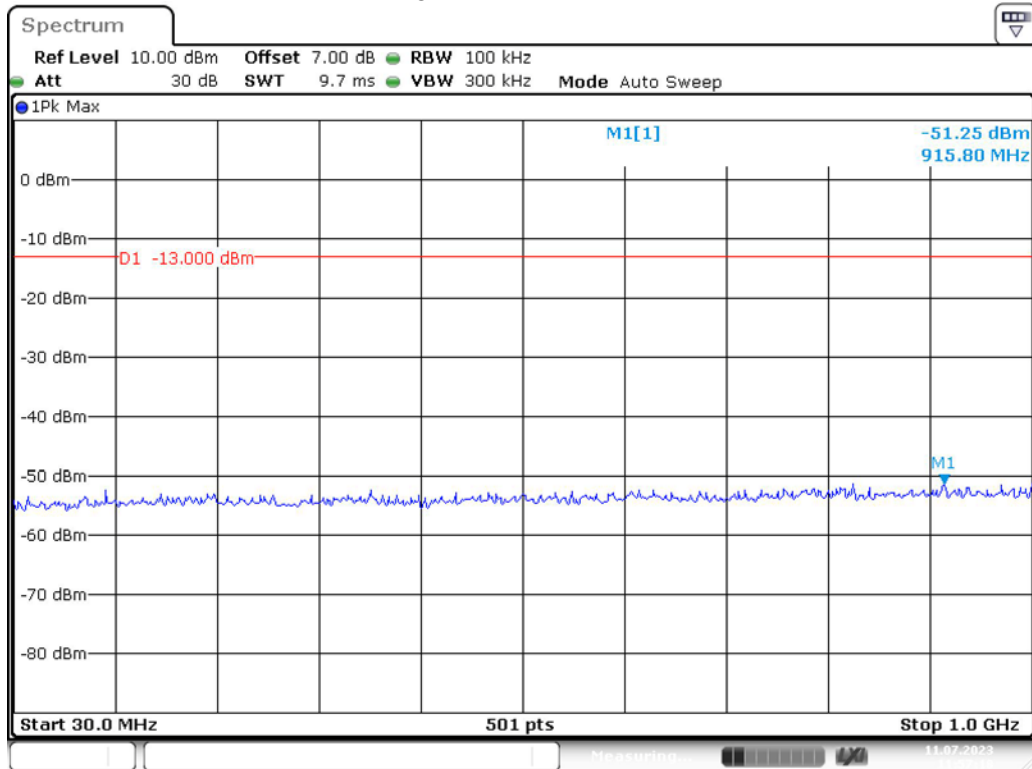

Band 4_10 MHz_High_QPSK_RB50#0_1(30MHz-1GHz)

Date: 11.JUL.2023 11:57:18