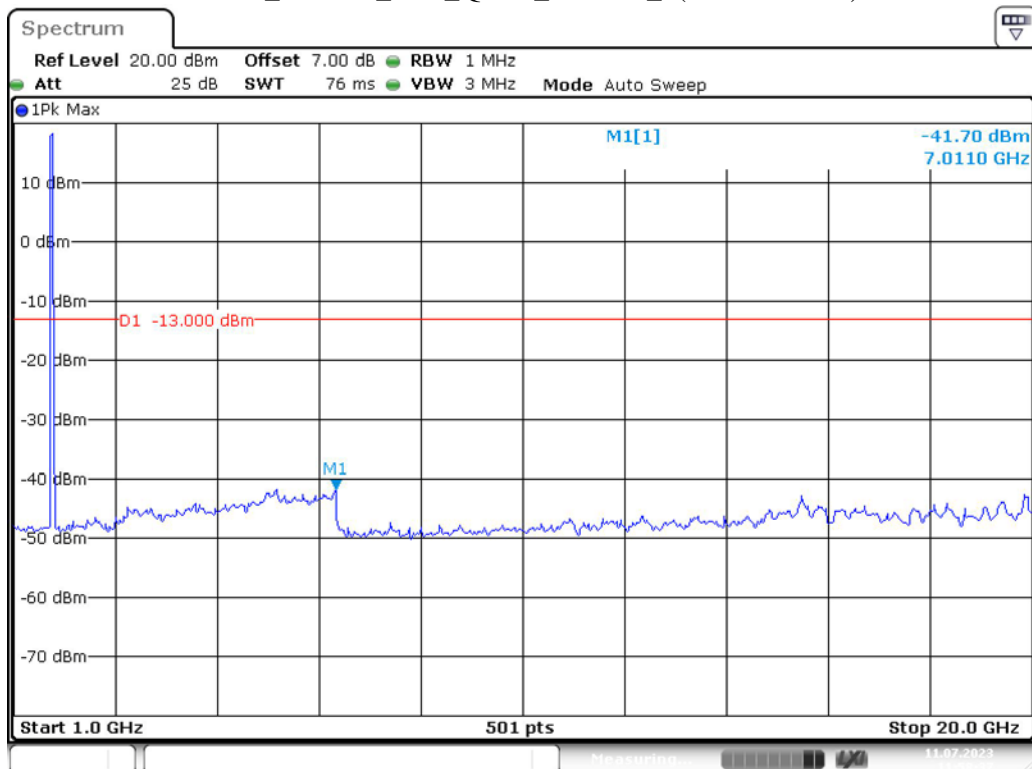

Band 4_15 MHz_Low_QPSK_RB75#0_2(1GHz-20GHz)