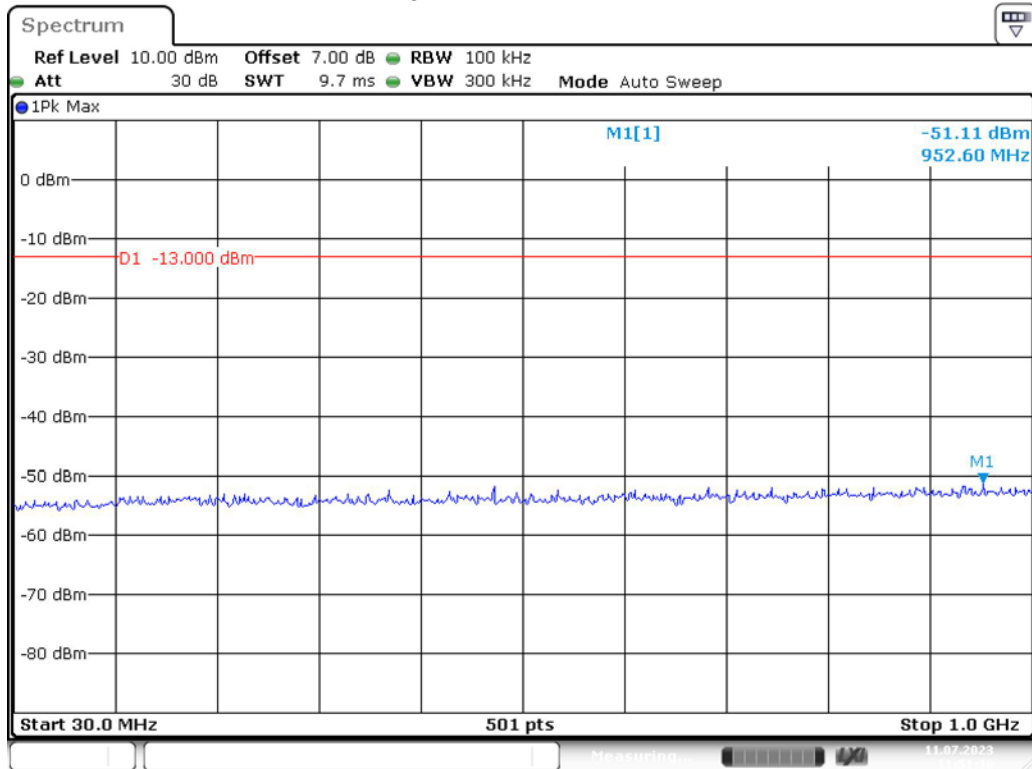

Date: 11.JUL.2023 11:50:13

Band 4_3 MHz_Middle_QPSK_RB15#0_1(30MHz-1GHz)

Date: 11.JUL.2023 11:50:45

Band 4_3 MHz_Middle_QPSK_RB15#0_2(1GHz-20GHz)

Date: 11.JUL.2023 11:51:07

Band 4_3 MHz_High_QPSK_RB15#0_1(30MHz-1GHz)