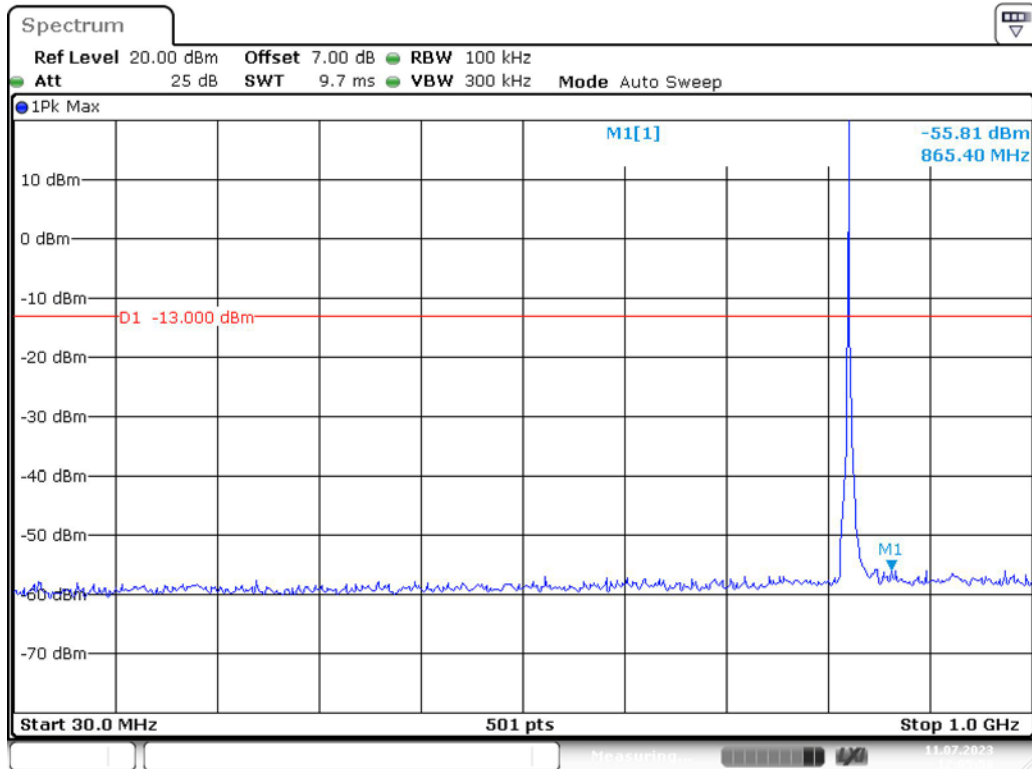

Band 5_1.4 MHz_Low_QPSK_RB6#0_1(30MHz-1GHz)

Date: 11.JUL.2023 12:05:59