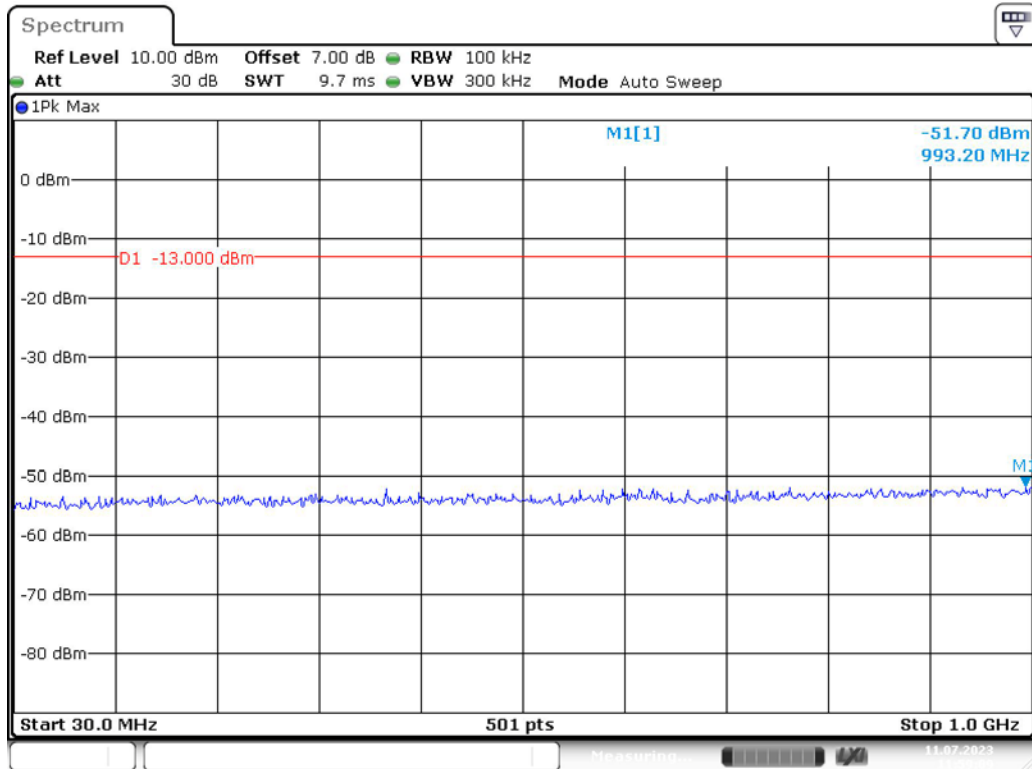

Date: 11.JUL.2023 11:57:41

Band 4_15 MHz_Low_QPSK_RB75#0_1(30MHz-1GHz)

Band 4_15 MHz_Low_QPSK_RB75#0_2(1GHz-20GHz)

Band 4_15 MHz_Middle_QPSK_RB75#0_1(30MHz-1GHz)

Date: 11.JUL.2023 11:59:10

Band 4_15 MHz_Middle_QPSK_RB75#0_2(1GHz-20GHz)