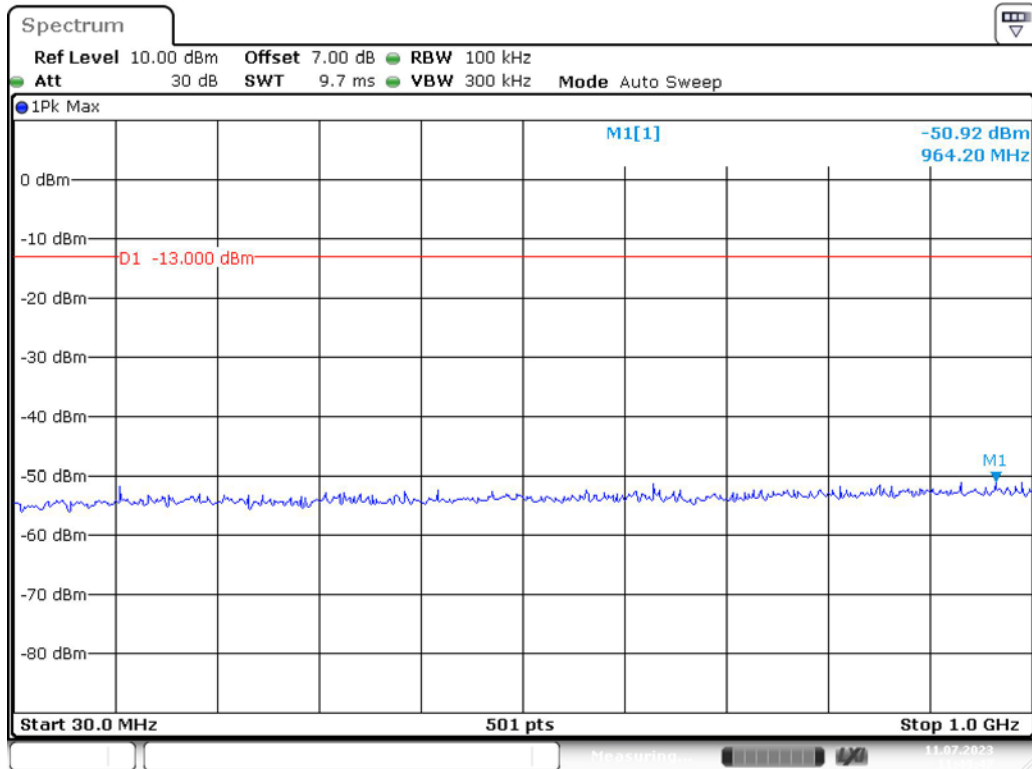

Band 4_3 MHz_Low_QPSK_RB15#0_1(30MHz-1GHz)

Date: 11.JUL.2023 11:49:48