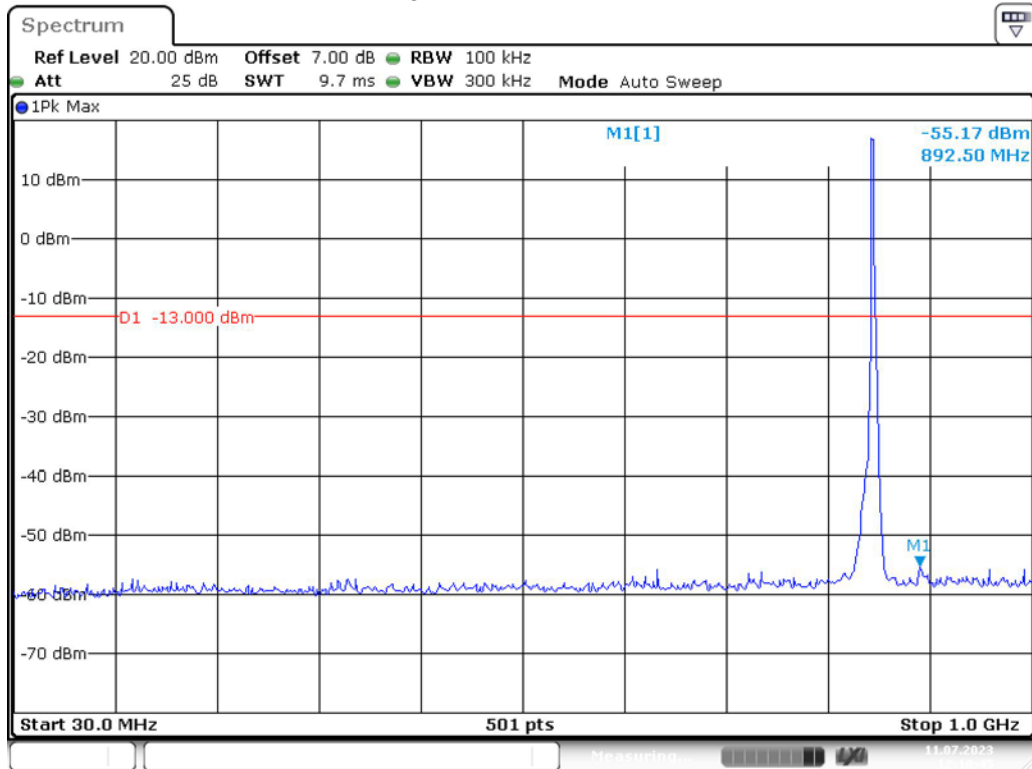

Band 5_3 MHz_High_QPSK_RB15#0_1(30MHz-1GHz)