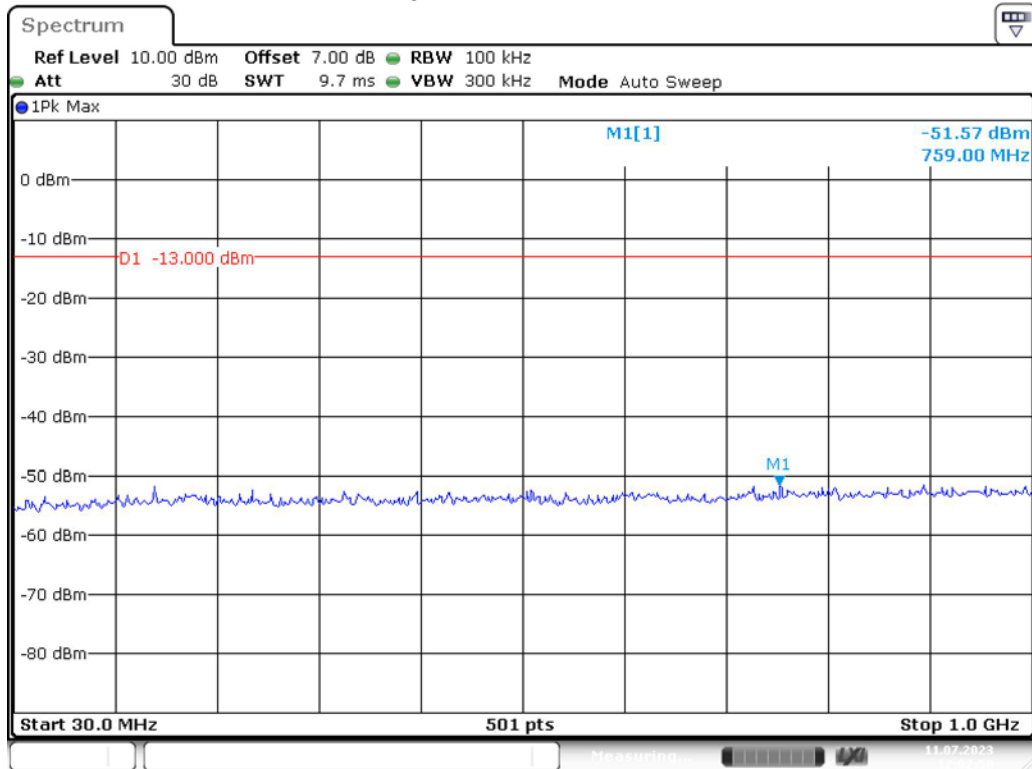

Date: 11.JUL.2023 12:00:55

Band 4_20 MHz_Low_QPSK_RB100#0_2(1GHz-20GHz)

Date: 11.JUL.2023 12:01:24

Band 4_20 MHz_Middle_QPSK_RB100#0_1(30MHz-1GHz)

Band 4_20 MHz_Middle_QPSK_RB100#0_2(1GHz-20GHz)

Band 4_20 MHz_High_QPSK_RB100#0_1(30MHz-1GHz)