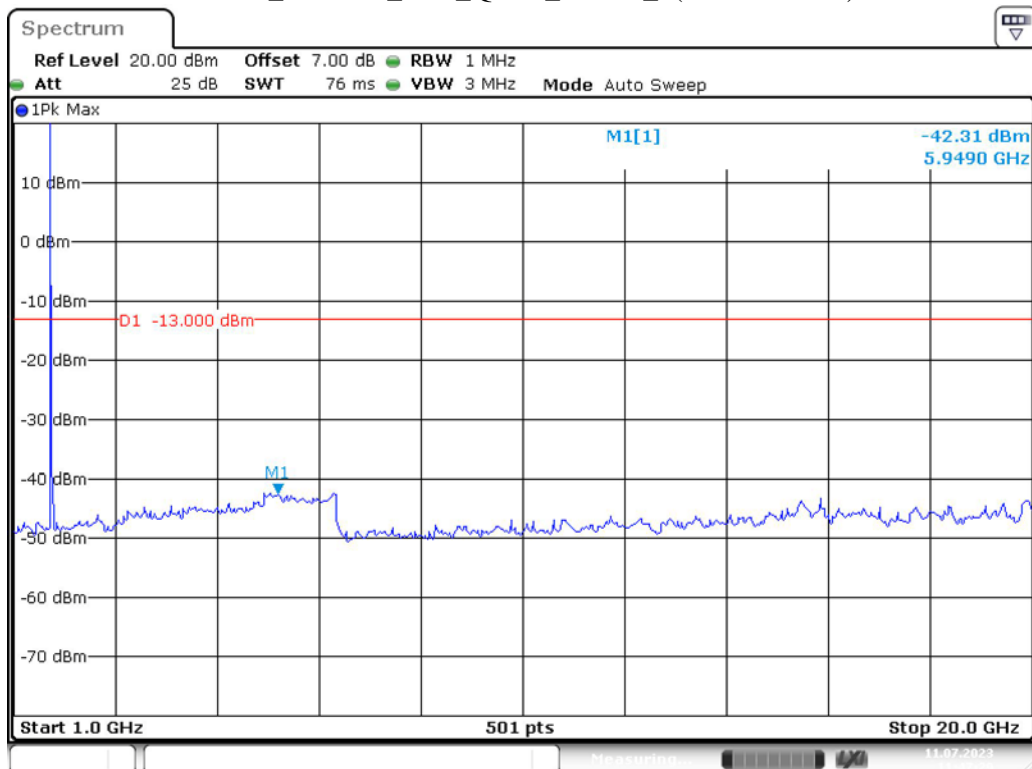

Band 4_1.4 MHz_Low_QPSK_RB6#0_1(30MHz-1GHz)

Band 4_1.4 MHz_Low_QPSK_RB6#0_2(1GHz-20GHz)

Band 4_1.4 MHz_Middle_QPSK_RB6#0_1(30MHz-1GHz)

Band 4_1.4 MHz_Middle_QPSK_RB6#0_2(1GHz-20GHz)

Band 4_1.4 MHz_High_QPSK_RB6#0_1(30MHz-1GHz)