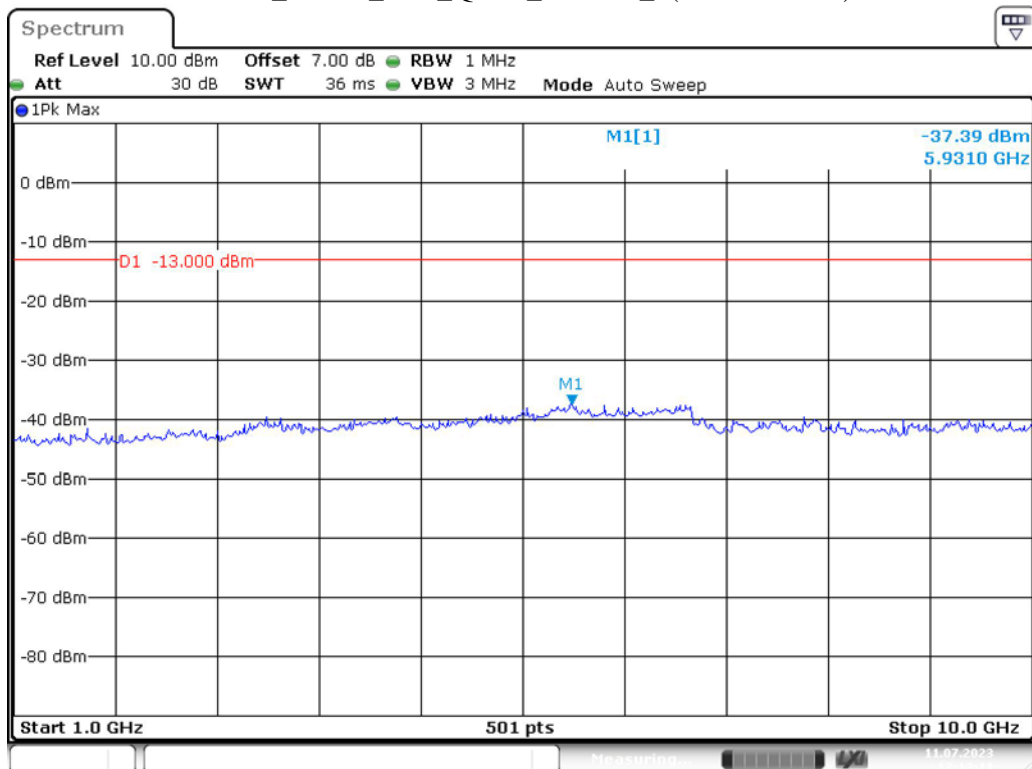

Band 5_3 MHz_Middle_QPSK_RB15#0_2(1GHz-10GHz)

Band 5_3 MHz_High_QPSK_RB15#0_1(30MHz-1GHz)

Band 5_3 MHz_High_QPSK_RB15#0_2(1GHz-10GHz)

Band 5_5 MHz_Low_QPSK_RB25#0_1(30MHz-1GHz)

Date: 11.JUL.2023 12:11:46

Band 5_5 MHz_Low_QPSK_RB25#0_2(1GHz-10GHz)