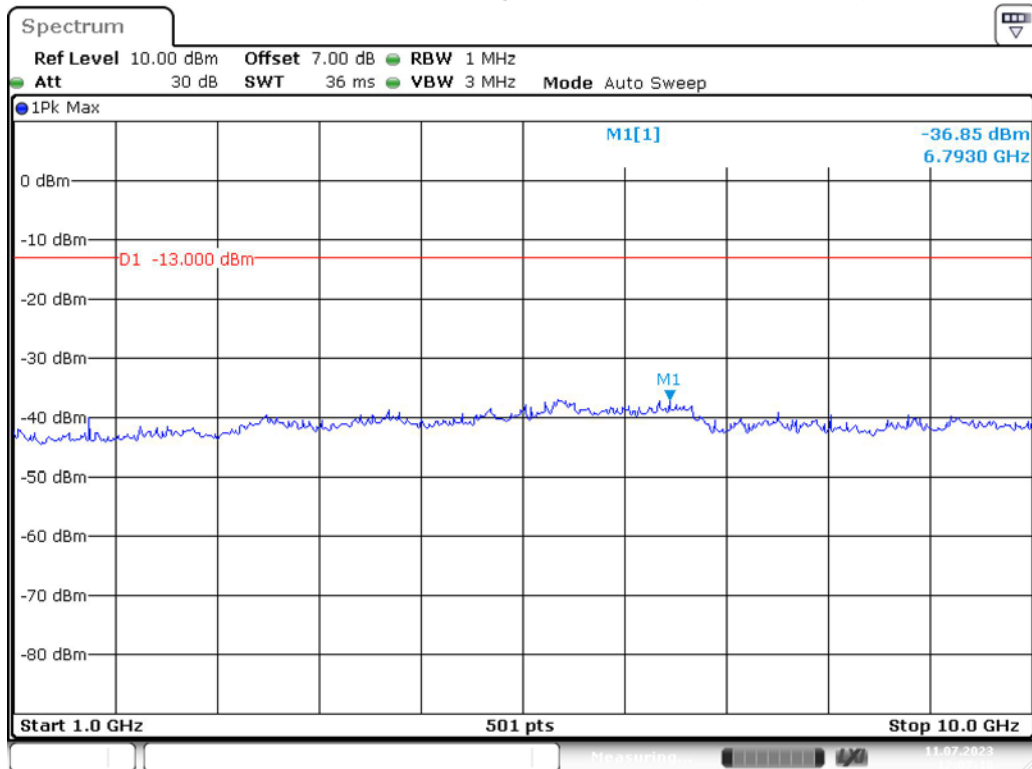

Band 5_1.4 MHz_Middle_QPSK_RB6#0_2(1GHz-10GHz)

Date: 11.JUL.2023 12:07:18