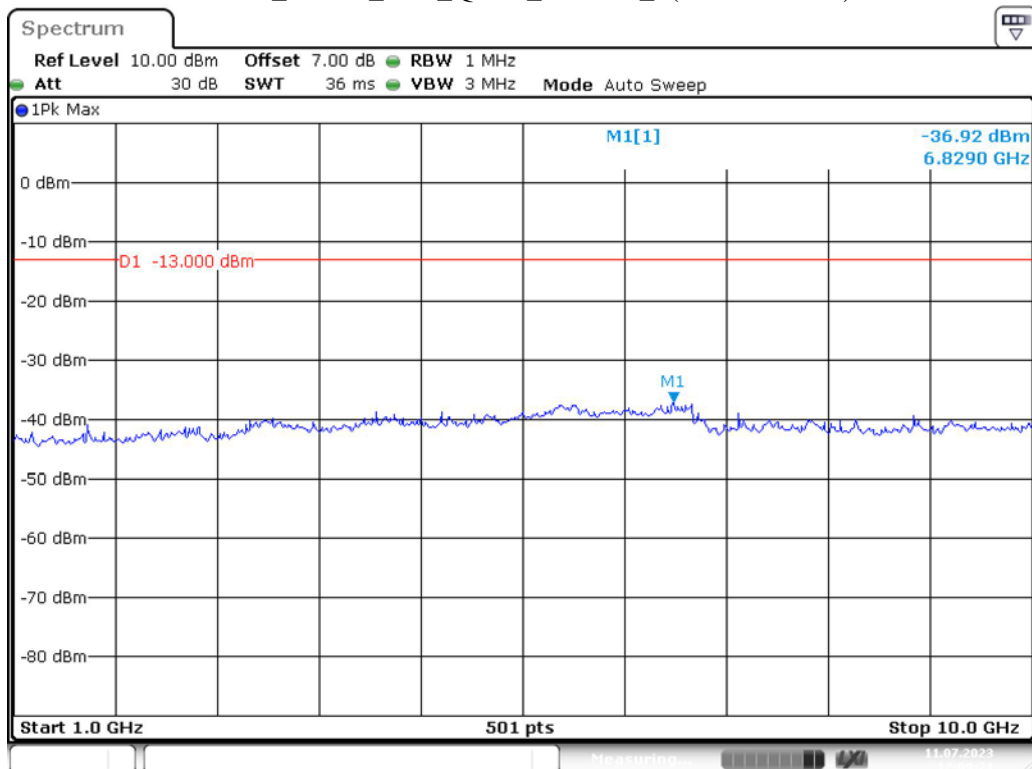

Band 5_1.4 MHz_High_QPSK_RB6#0_2(1GHz-10GHz)

Band 5_3 MHz_Low_QPSK_RB15#0_1(30MHz-1GHz)

Date: 11.JUL.2023 12:08:54

Band 5_3 MHz_Low_QPSK_RB15#0_2(1GHz-10GHz)

Date: 11.JUL.2023 12:09:22

Band 5_3 MHz_Middle_QPSK_RB15#0_1(30MHz-1GHz)

Band 5_3 MHz_Middle_QPSK_RB15#0_2(1GHz-10GHz)

Band 5_3 MHz_High_QPSK_RB15#0_1(30MHz-1GHz)

Band 5_3 MHz_High_QPSK_RB15#0_2(1GHz-10GHz)

Band 5_5 MHz_Low_QPSK_RB25#0_1(30MHz-1GHz)

Date: 11.JUL.2023 12:11:46

Band 5_5 MHz_Low_QPSK_RB25#0_2(1GHz-10GHz)