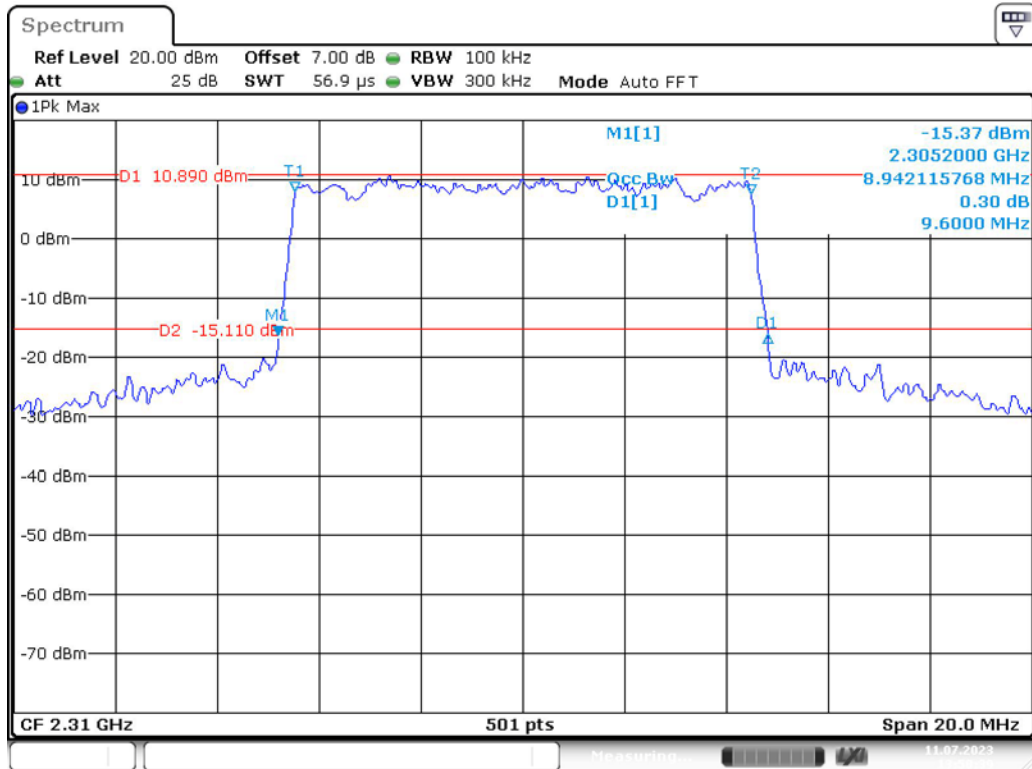

Band 40(2305MHz-2315MHz)_5 MHz_Middle_16QAM_RB25#0

Band 40(2305MHz-2315MHz)_5 MHz_High_QPSK_RB25#0

Band 40(2305MHz-2315MHz)_5 MHz_High_16QAM_RB25#0

Band 40(2305MHz-2315MHz)_10 MHz_Middle_QPSK_RB50#0

Band 40(2305MHz-2315MHz)_10 MHz_Middle_16QAM_RB50#0