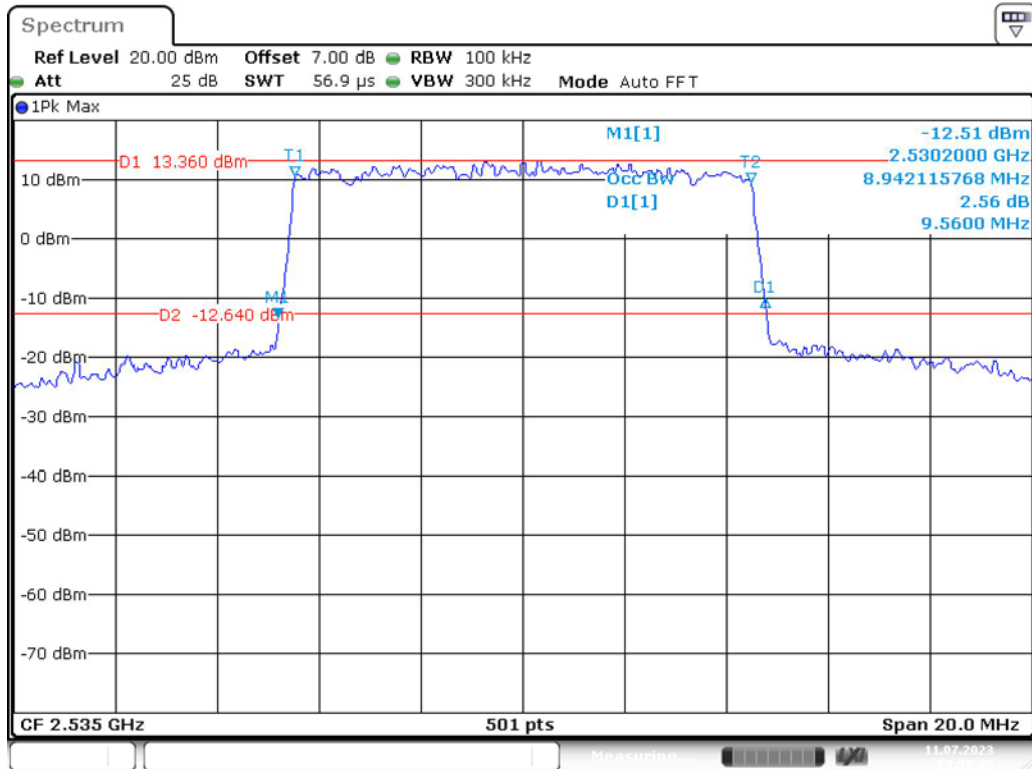

Band 7_10 MHz_Middle_QPSK_RB50#0

Band 7_10 MHz_Middle_16QAM_RB50#0

Band 7_10 MHz_High_QPSK_RB50#0

Band 7_10 MHz_High_16QAM_RB50#0

Band 7_15 MHz_Low_QPSK_RB75#0

Date: 11.JUL.2023 10:00:14

Band 7_15 MHz_Low_16QAM_RB75#0