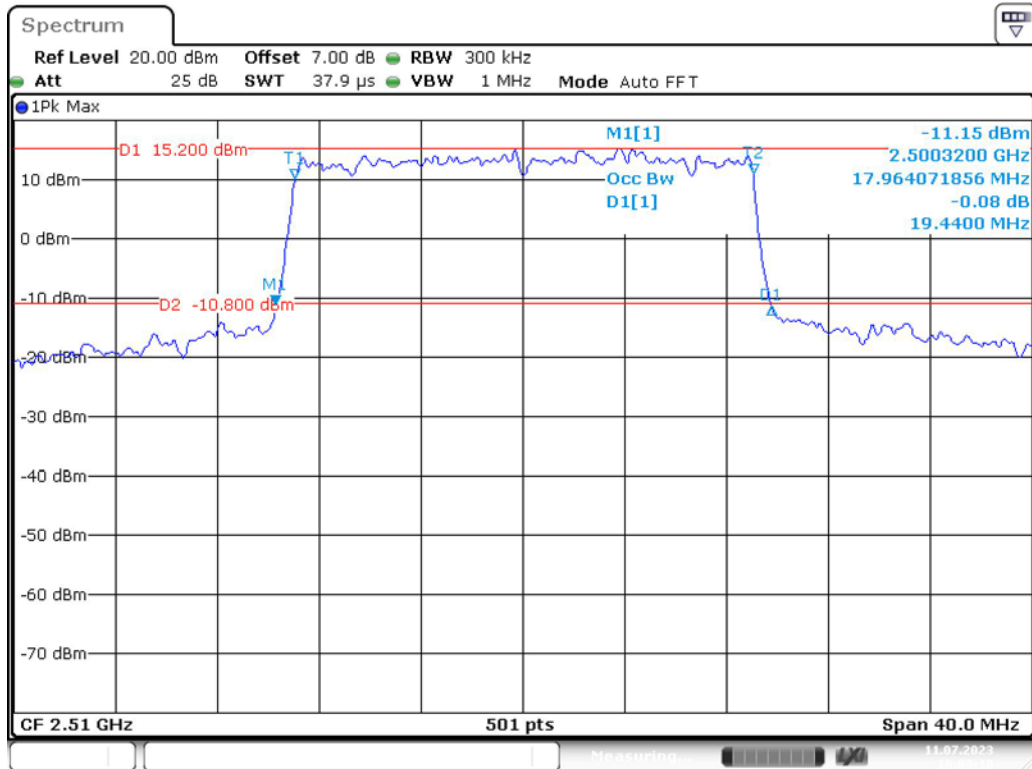

Band 7_20 MHz_Low_QPSK_RB100#0