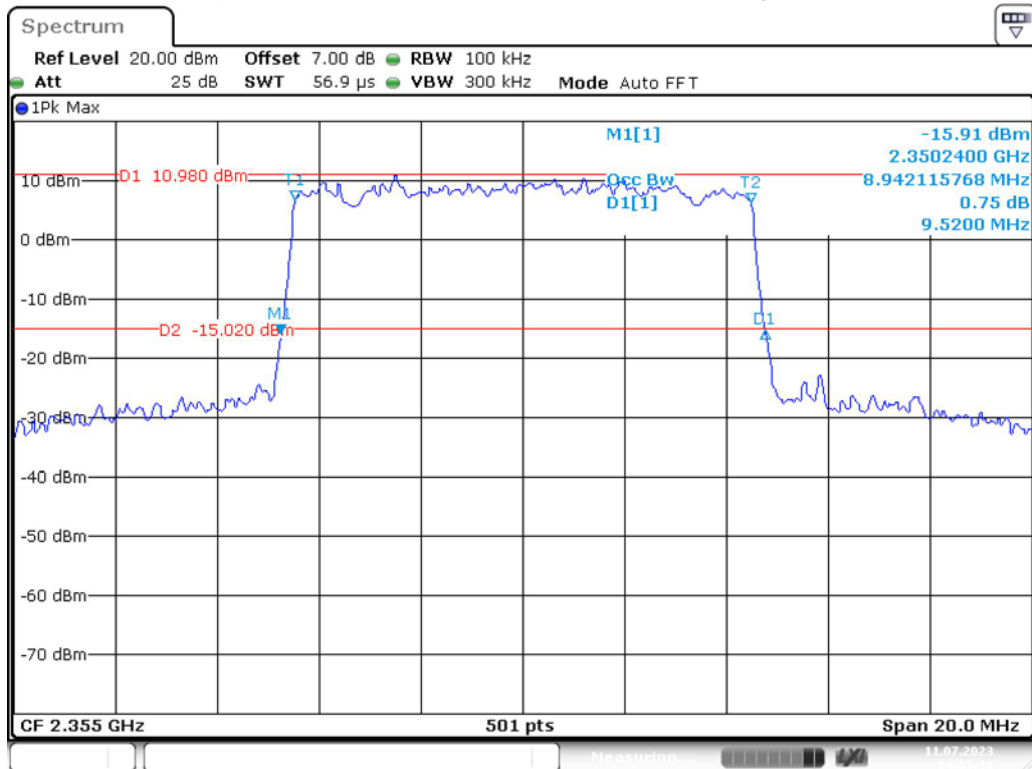

Band 40(2350MHz -2360MHz)_5 MHz_High_16QAM_RB25#0

Band 40(2350MHz -2360MHz)_10 MHz_Middle_QPSK_RB50#0

Date: 11.JUL.2023 14:32:52

Band 40(2350MHz -2360MHz)_10 MHz_Middle_16QAM_RB50#0

Date: 11.JUL.2023 14:33:18