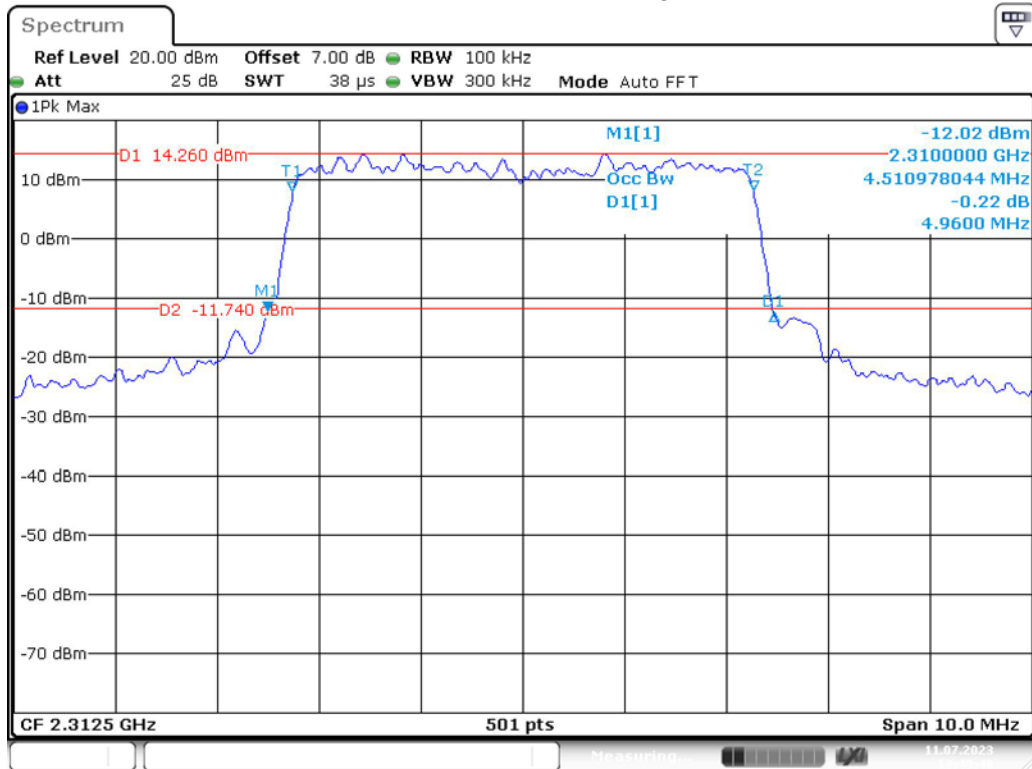

Band 40(2305MHz-2315MHz)_5 MHz_High_QPSK_RB25#0