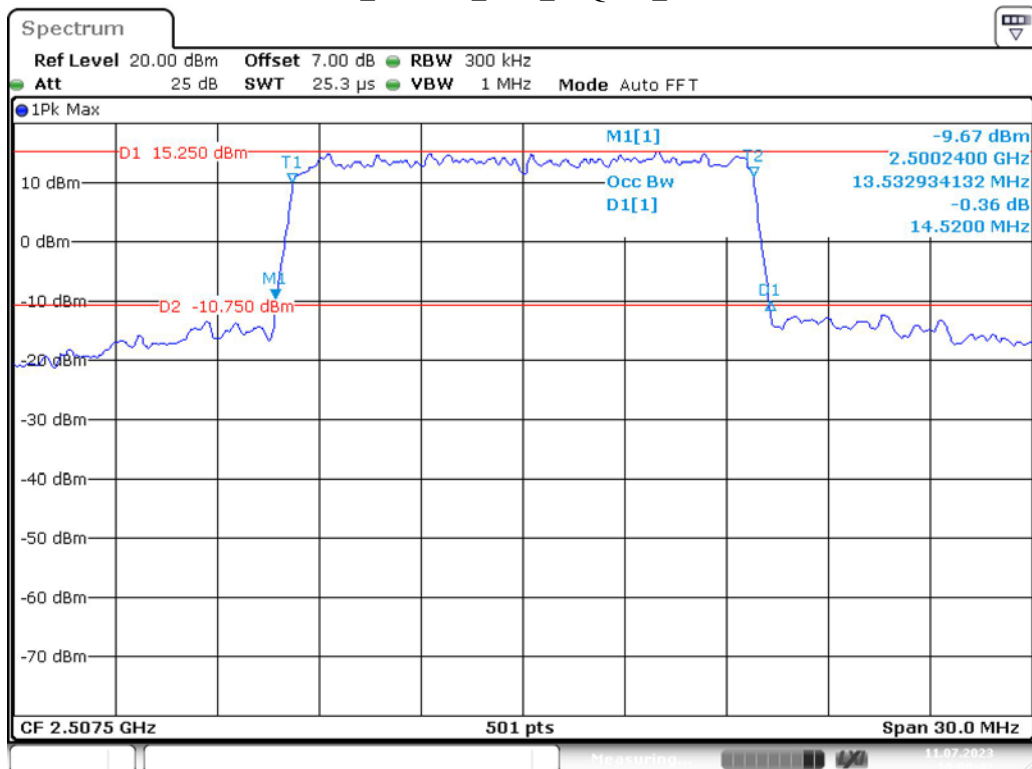

Band 7_10 MHz_Middle_QPSK_RB50#0

Band 7_10 MHz_Middle_16QAM_RB50#0

Band 7_10 MHz_High_QPSK_RB50#0

Band 7_10 MHz_High_16QAM_RB50#0

Band 7_15 MHz_Low_QPSK_RB75#0

Date: 11.JUL.2023 10:00:14

Band 7_15 MHz_Low_16QAM_RB75#0

Date: 11.JUL.2023 10:00:42

Band 7_15 MHz_Middle_QPSK_RB75#0

Band 7_15 MHz_Middle_16QAM_RB75#0

Band 7_15 MHz_High_QPSK_RB75#0

Date: 11.JUL.2023 10:02:18

Band 7_15 MHz_High_16QAM_RB75#0

Date: 11.JUL.2023 10:02:40