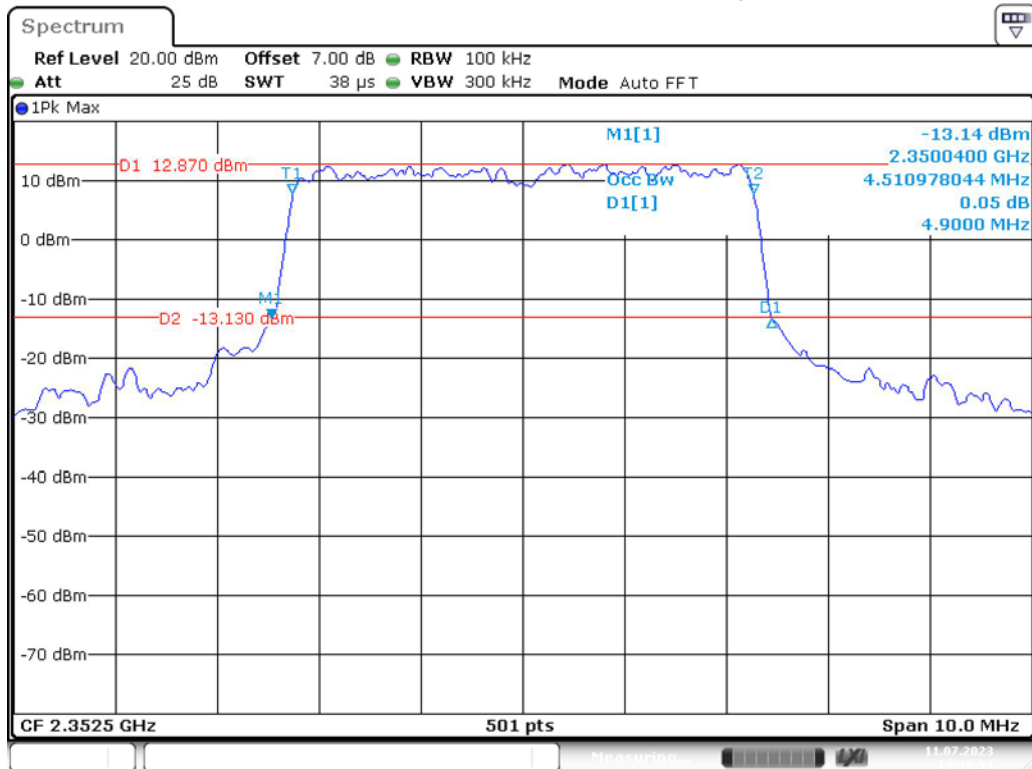

Band 40(2350MHz -2360MHz)_5 MHz_Low_16QAM_RB25#0