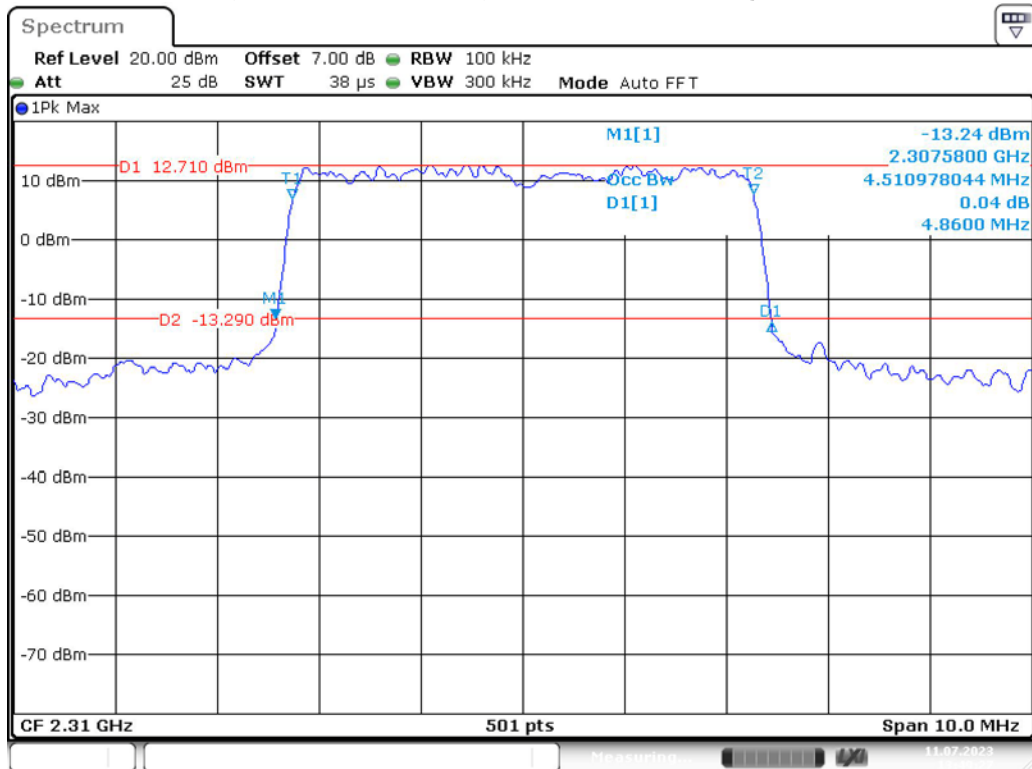

Band 40(2305MHz-2315MHz)_5 MHz_Middle_16QAM_RB25#0