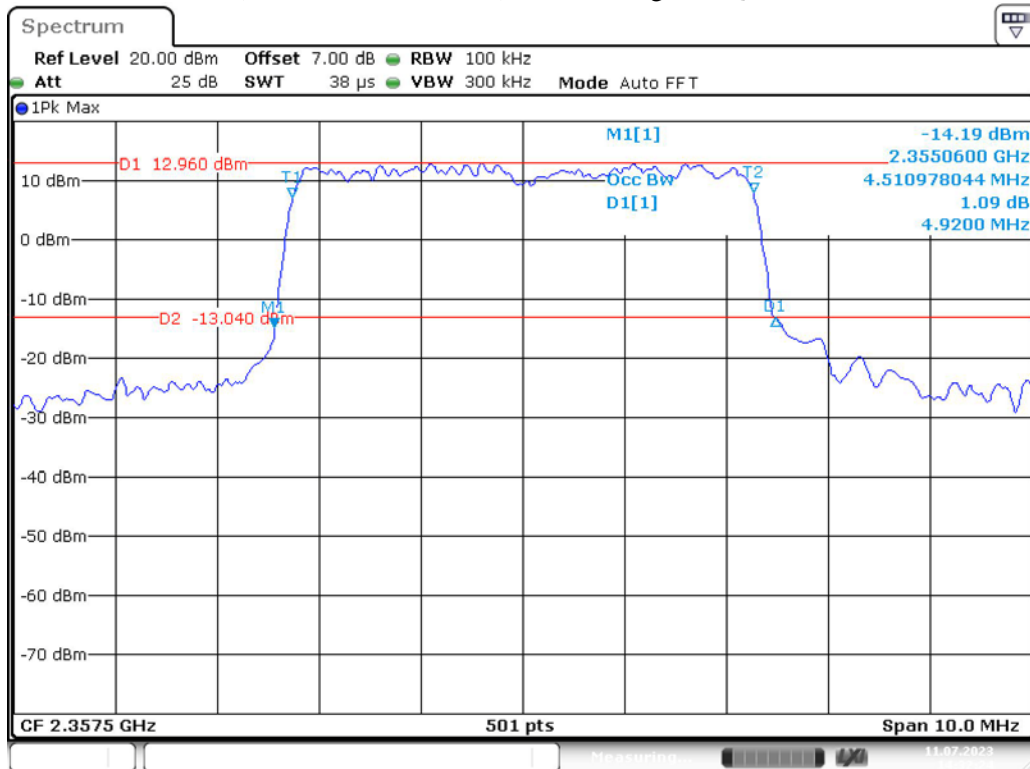

Band 40(2350MHz -2360MHz)_5 MHz_High_16QAM_RB25#0