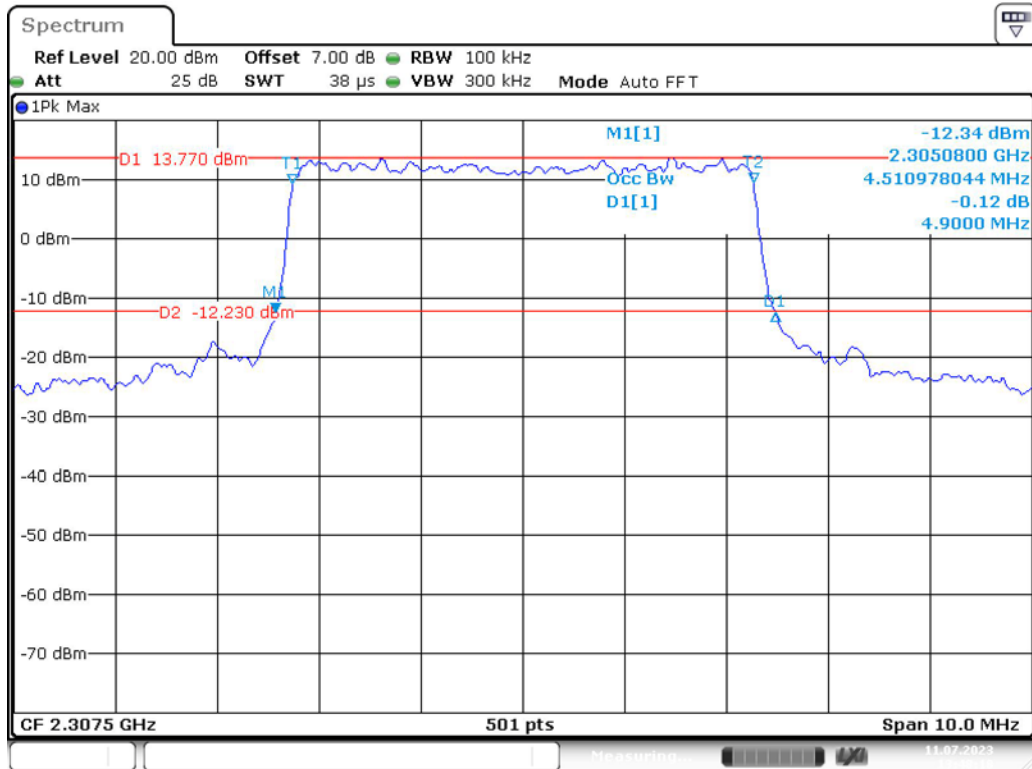

Band 40(2305MHz-2315MHz)_5 MHz_Low_QPSK_RB25#0

Date: 11.JUL.2023 13:48:18