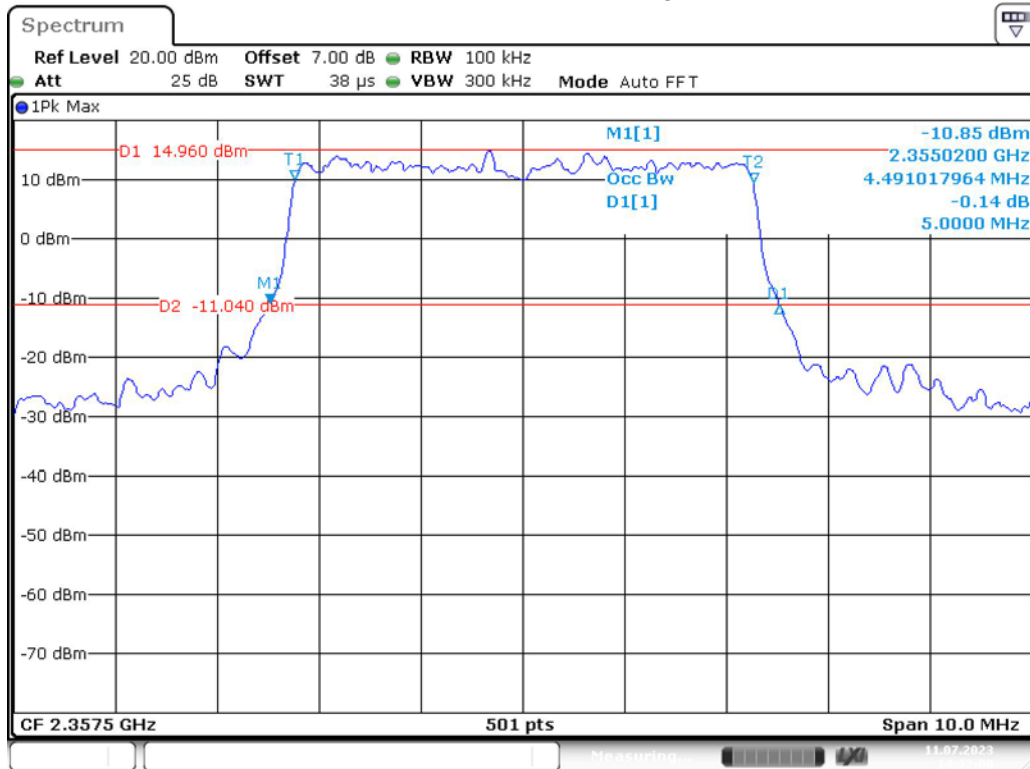

Band 40(2350MHz -2360MHz)_5 MHz_Low_QPSK_RB25#0

Band 40(2350MHz -2360MHz)_5 MHz_Low_16QAM_RB25#0

Band 40(2350MHz -2360MHz)_5 MHz_Middle_QPSK_RB25#0

Band 40(2350MHz -2360MHz)_5 MHz_Middle_16QAM_RB25#0

Band 40(2350MHz -2360MHz)_5 MHz_High_QPSK_RB25#0