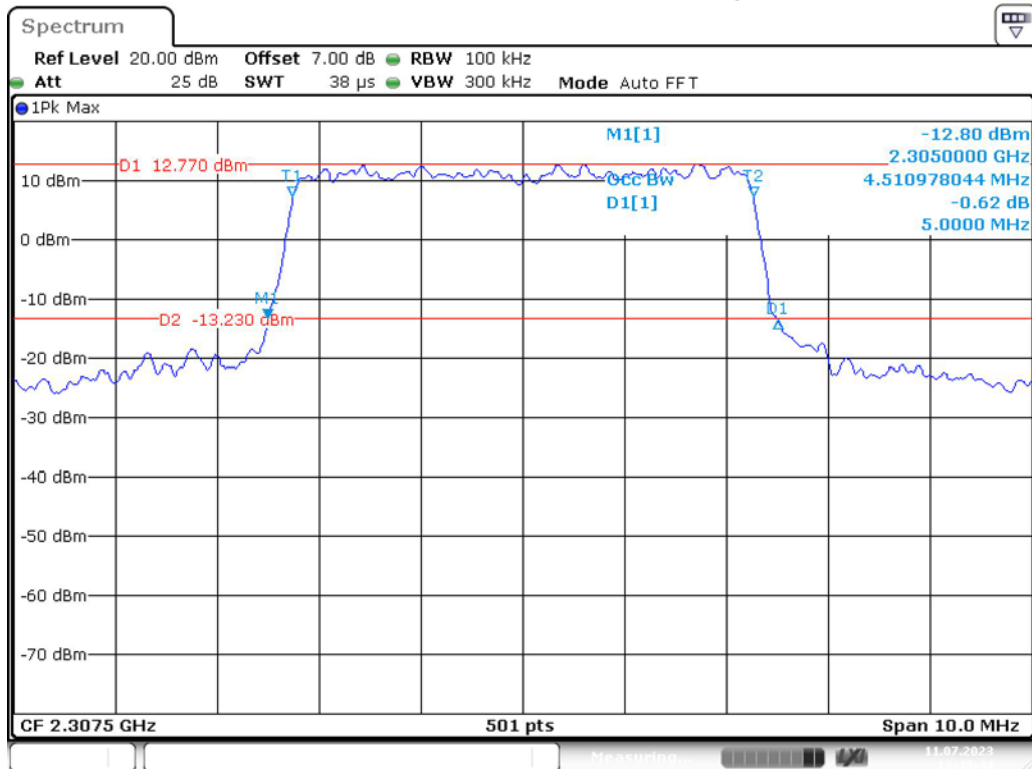

Band 7_20 MHz_High_16QAM_RB100#0

Band 40(2305MHz-2315MHz)_5 MHz_Low_QPSK_RB25#0

Date: 11.JUL.2023 13:48:18

Band 40(2305MHz-2315MHz)_5 MHz_Low_16QAM_RB25#0

Date: 11.JUL.2023 13:48:45

Band 40(2305MHz-2315MHz)_5 MHz_Middle_QPSK_RB25#0