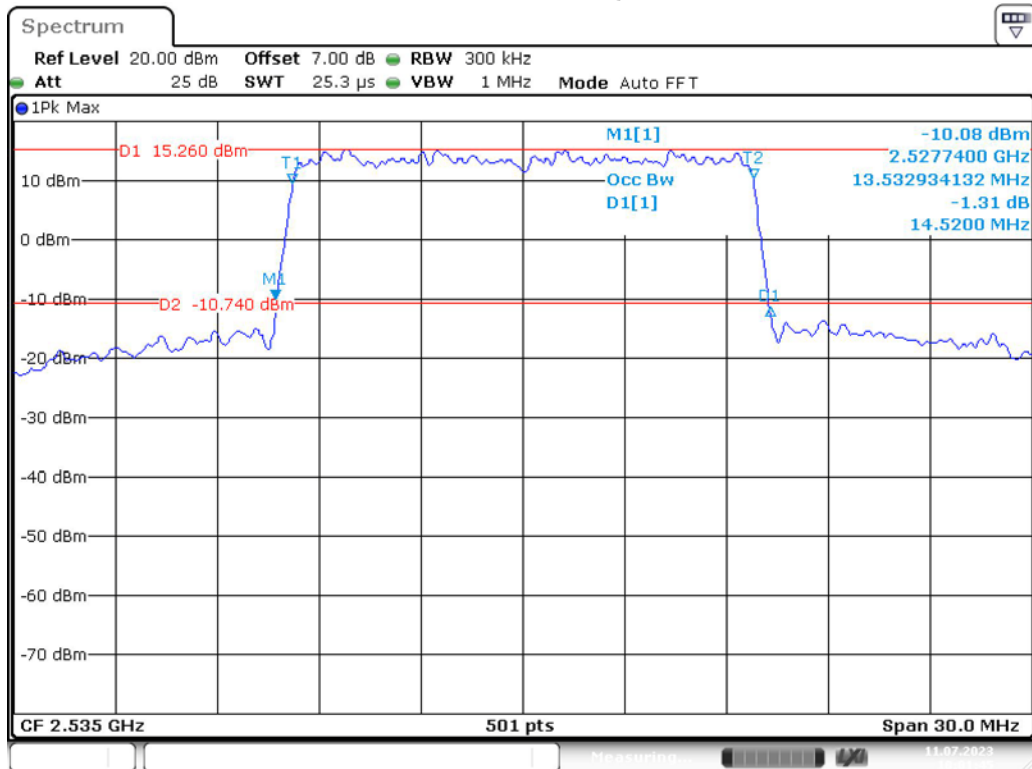

Band 7_15 MHz_Middle_16QAM_RB75#0