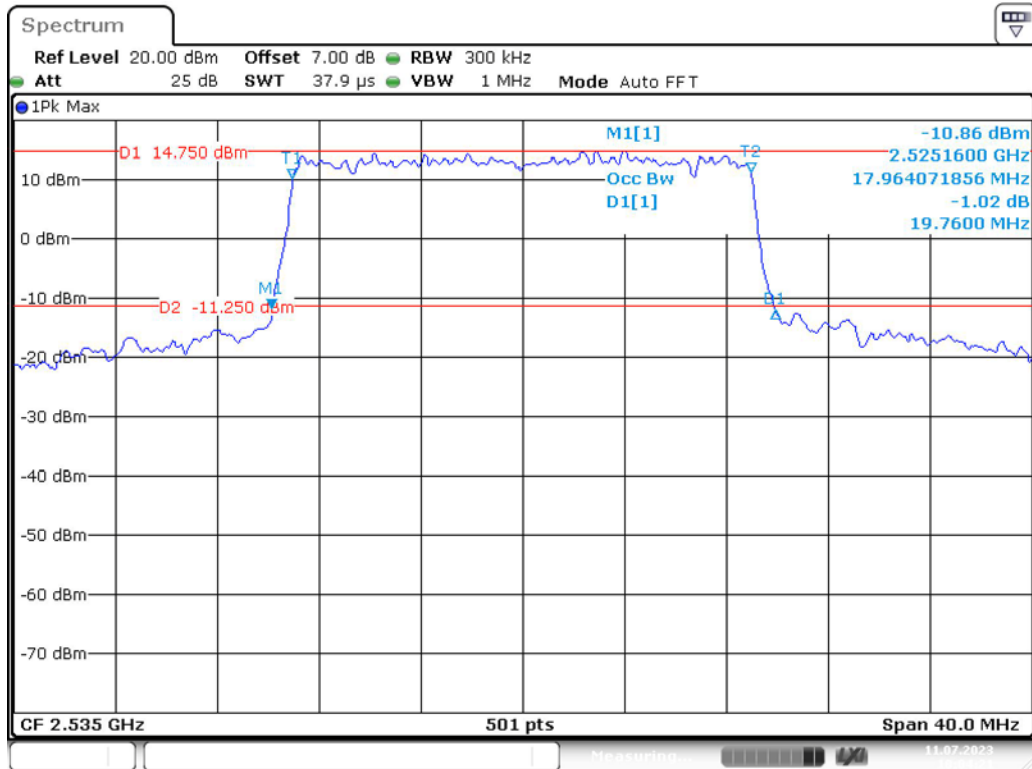

Date: 11.JUL.2023 10:00:42

Band 7_15 MHz_Middle_QPSK_RB75#0

Band 7_15 MHz_Middle_16QAM_RB75#0

Band 7_15 MHz_High_QPSK_RB75#0

Date: 11.JUL.2023 10:02:18

Band 7_15 MHz_High_16QAM_RB75#0

Date: 11.JUL.2023 10:02:40

Band 7_20 MHz_Low_QPSK_RB100#0

Band 7_20 MHz_Low_16QAM_RB100#0

Band 7_20 MHz_Middle_QPSK_RB100#0

Date: 11.JUL.2023 10:04:22

Band 7_20 MHz_Middle_16QAM_RB100#0

Date: 11.JUL.2023 10:04:50

Band 7_20 MHz_High_QPSK_RB100#0