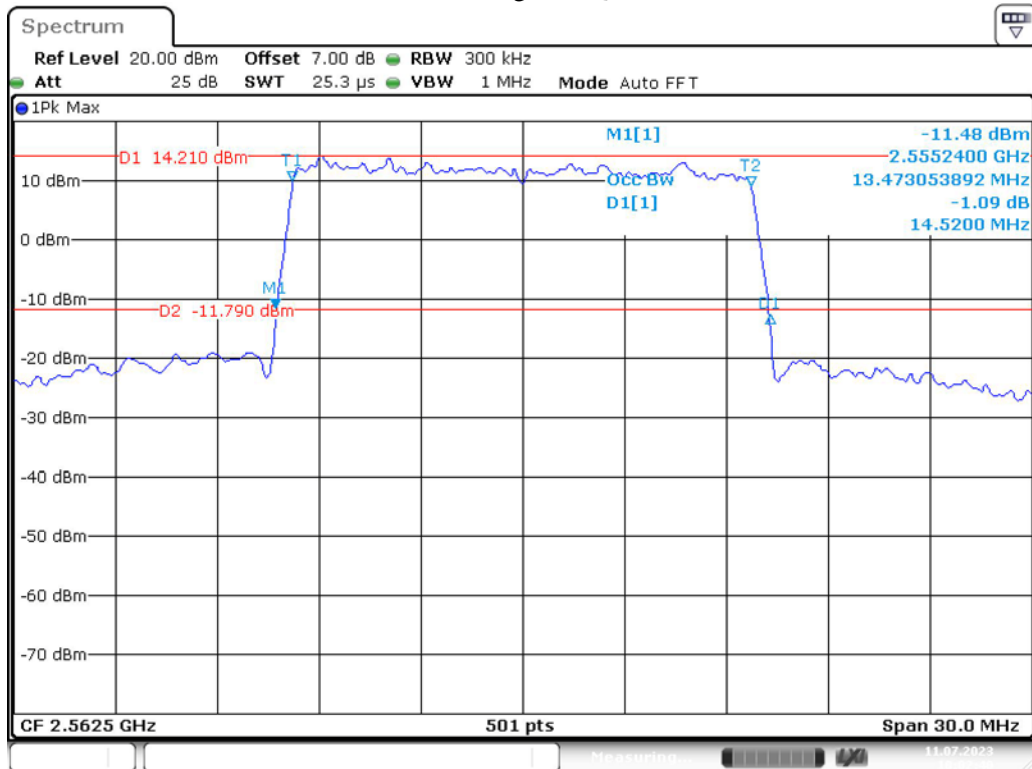

Date: 11.JUL.2023 10:00:42

Band 7_15 MHz_Middle_QPSK_RB75#0

Band 7_15 MHz_Middle_16QAM_RB75#0

Band 7_15 MHz_High_QPSK_RB75#0

Date: 11.JUL.2023 10:02:18

Band 7_15 MHz_High_16QAM_RB75#0

Date: 11.JUL.2023 10:02:40

Band 7_20 MHz_Low_QPSK_RB100#0

Band 7_20 MHz_Low_16QAM_RB100#0

Band 7_20 MHz_Middle_QPSK_RB100#0

Date: 11.JUL.2023 10:04:22

Band 7_20 MHz_Middle_16QAM_RB100#0

Date: 11.JUL.2023 10:04:50

Band 7_20 MHz_High_QPSK_RB100#0