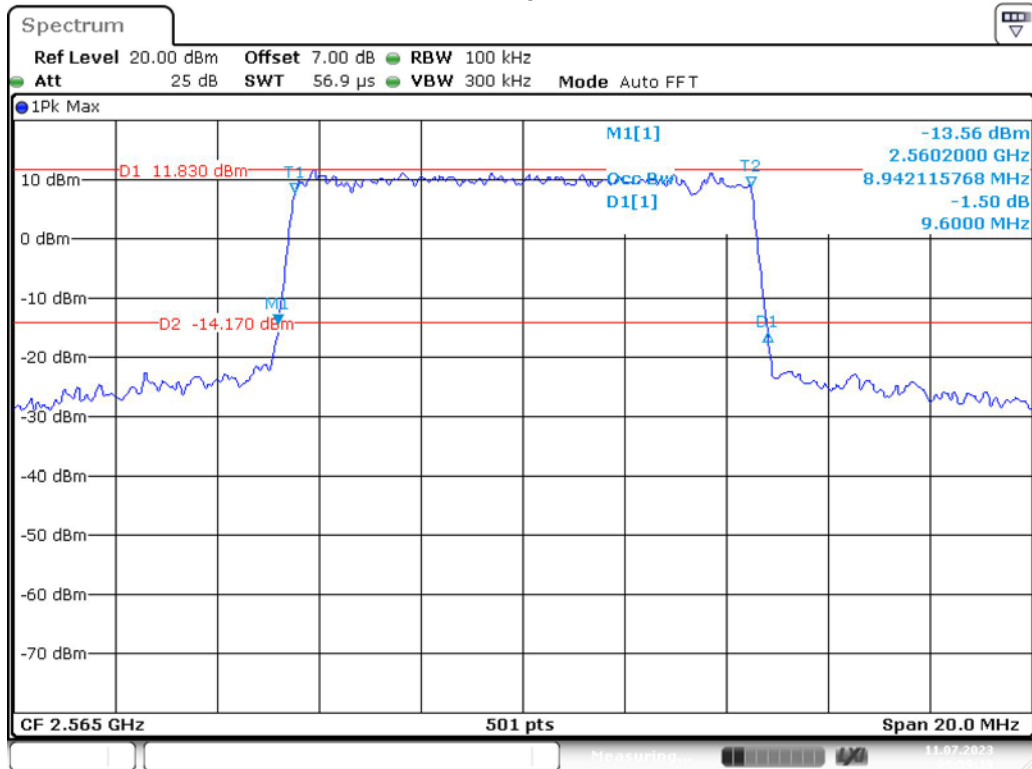

Band 7_10 MHz_Middle_QPSK_RB50#0

Band 7_10 MHz_Middle_16QAM_RB50#0

Band 7_10 MHz_High_QPSK_RB50#0

Band 7_10 MHz_High_16QAM_RB50#0

Band 7_15 MHz_Low_QPSK_RB75#0

Date: 11.JUL.2023 10:00:14

Band 7_15 MHz_Low_16QAM_RB75#0