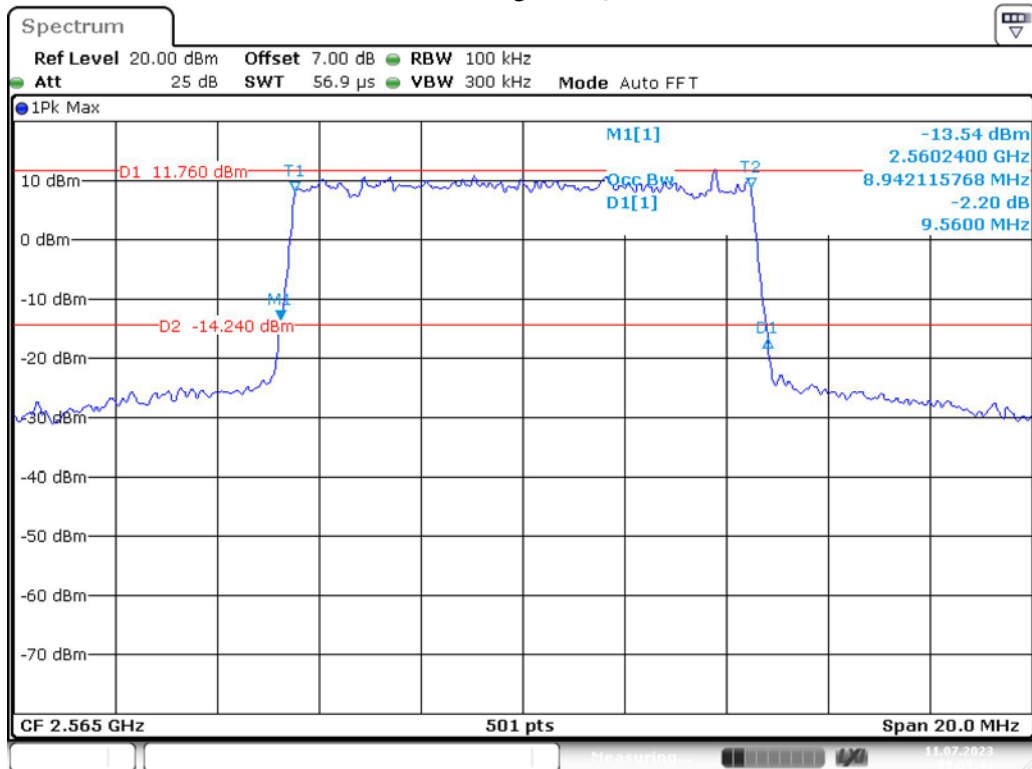

Band 7_10 MHz_Middle_QPSK_RB50#0

Band 7_10 MHz_Middle_16QAM_RB50#0

Band 7_10 MHz_High_QPSK_RB50#0

Band 7_10 MHz_High_16QAM_RB50#0

Band 7_15 MHz_Low_QPSK_RB75#0

Date: 11.JUL.2023 10:00:14

Band 7_15 MHz_Low_16QAM_RB75#0