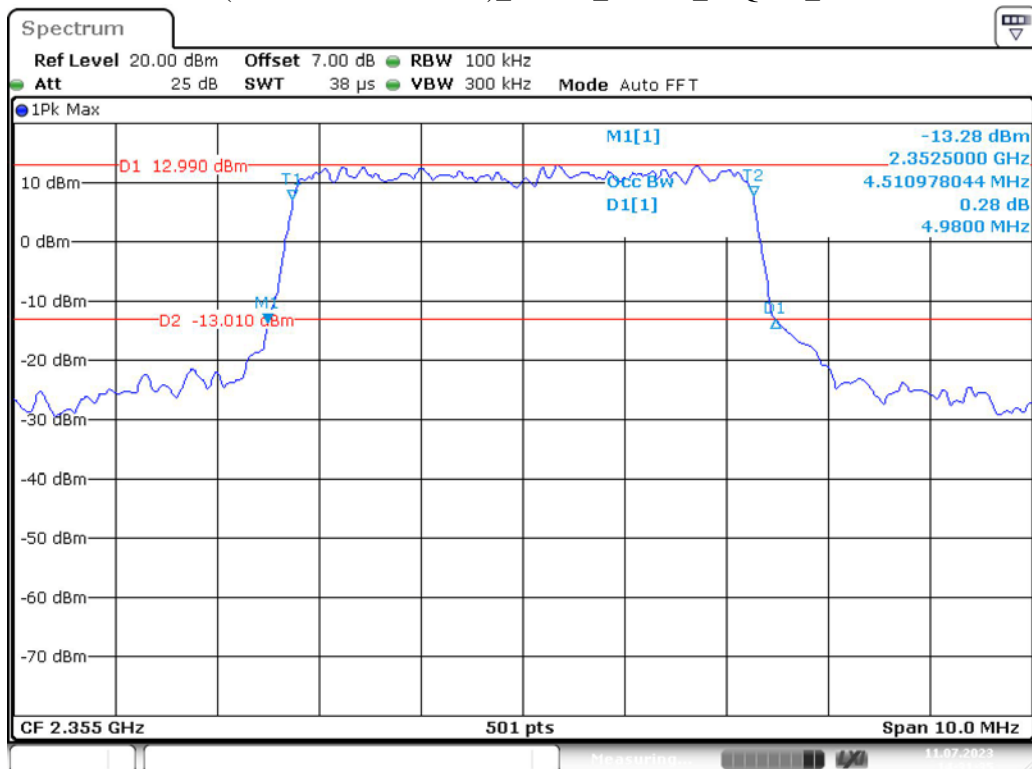

Band 40(2350MHz -2360MHz)_5 MHz_Low_QPSK_RB25#0

Band 40(2350MHz -2360MHz)_5 MHz_Low_16QAM_RB25#0

Band 40(2350MHz -2360MHz)_5 MHz_Middle_QPSK_RB25#0

Band 40(2350MHz -2360MHz)_5 MHz_Middle_16QAM_RB25#0

Band 40(2350MHz -2360MHz)_5 MHz_High_QPSK_RB25#0

Band 40(2350MHz -2360MHz)_5 MHz_High_16QAM_RB25#0

Band 40(2350MHz -2360MHz)_10 MHz_Middle_QPSK_RB50#0

Date: 11.JUL.2023 14:32:52

Band 40(2350MHz -2360MHz)_10 MHz_Middle_16QAM_RB50#0

Date: 11.JUL.2023 14:33:18