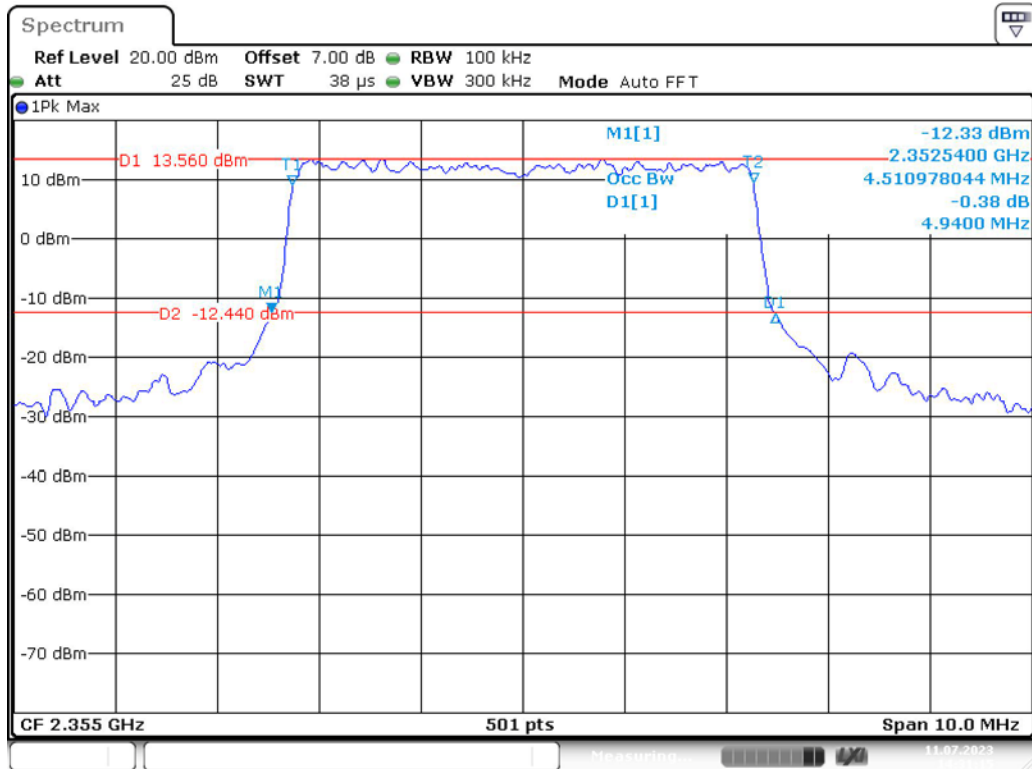

Band 40(2350MHz -2360MHz)_5 MHz_Middle_QPSK_RB25#0