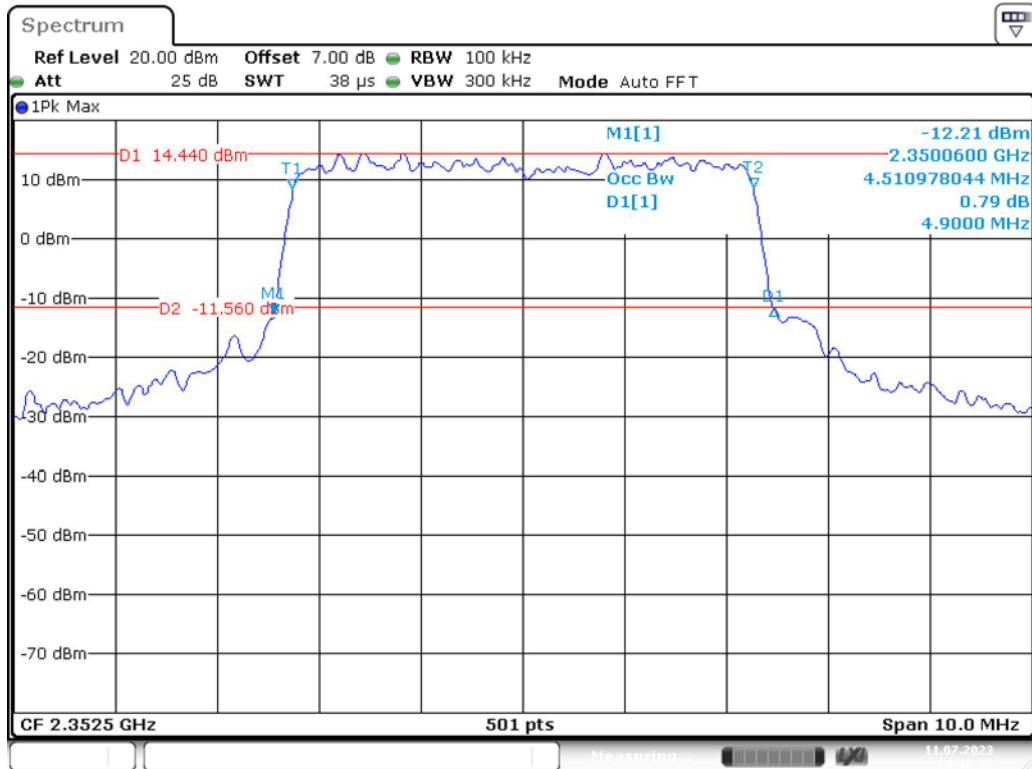

Band 40(2350MHz -2360MHz)_5 MHz_Low_QPSK_RB25#0