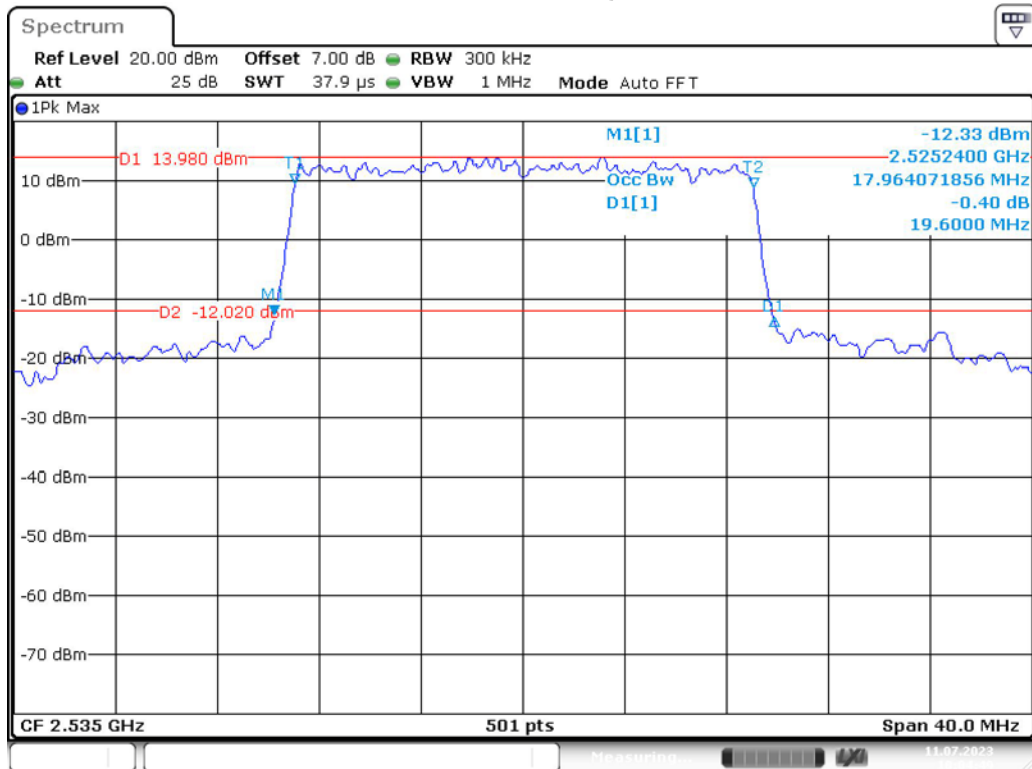

Band 7_20 MHz_Low_QPSK_RB100#0

Band 7_20 MHz_Low_16QAM_RB100#0

Band 7_20 MHz_Middle_QPSK_RB100#0

Date: 11.JUL.2023 10:04:22

Band 7_20 MHz_Middle_16QAM_RB100#0

Date: 11.JUL.2023 10:04:50

Band 7_20 MHz_High_QPSK_RB100#0