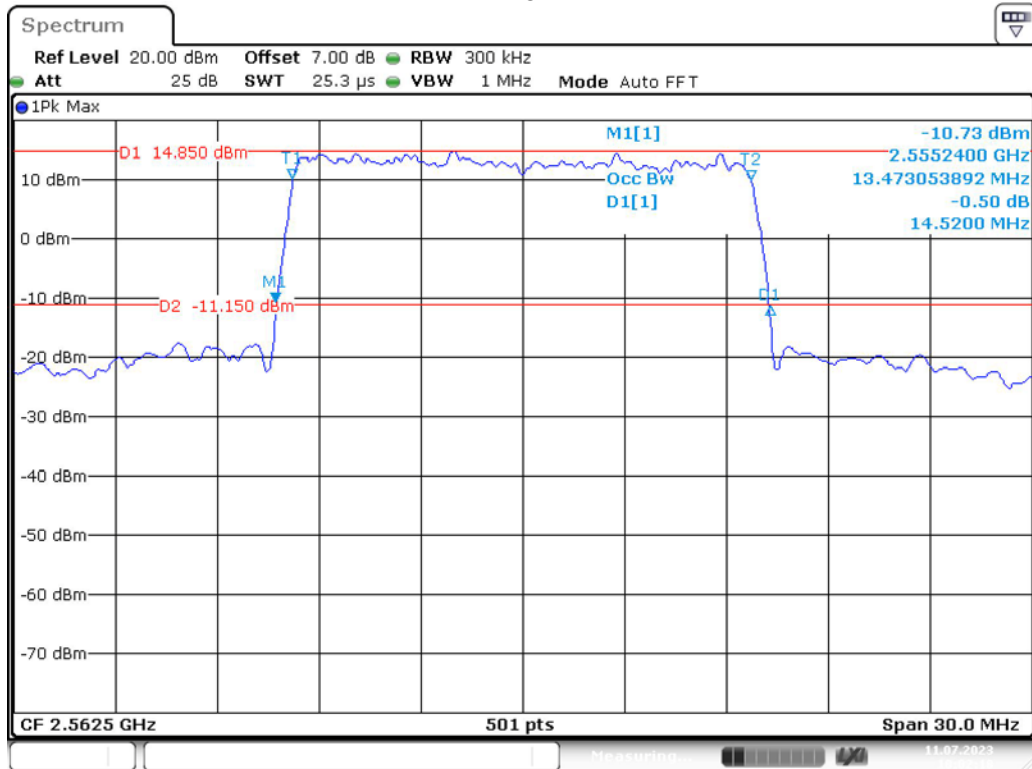

Date: 11.JUL.2023 10:00:42

Band 7_15 MHz_Middle_QPSK_RB75#0

Band 7_15 MHz_Middle_16QAM_RB75#0

Band 7_15 MHz_High_QPSK_RB75#0

Date: 11.JUL.2023 10:02:18

Band 7_15 MHz_High_16QAM_RB75#0

Date: 11.JUL.2023 10:02:40

Band 7_20 MHz_Low_QPSK_RB100#0

Band 7_20 MHz_Low_16QAM_RB100#0

Band 7_20 MHz_Middle_QPSK_RB100#0

Date: 11.JUL.2023 10:04:22

Band 7_20 MHz_Middle_16QAM_RB100#0

Date: 11.JUL.2023 10:04:50

Band 7_20 MHz_High_QPSK_RB100#0