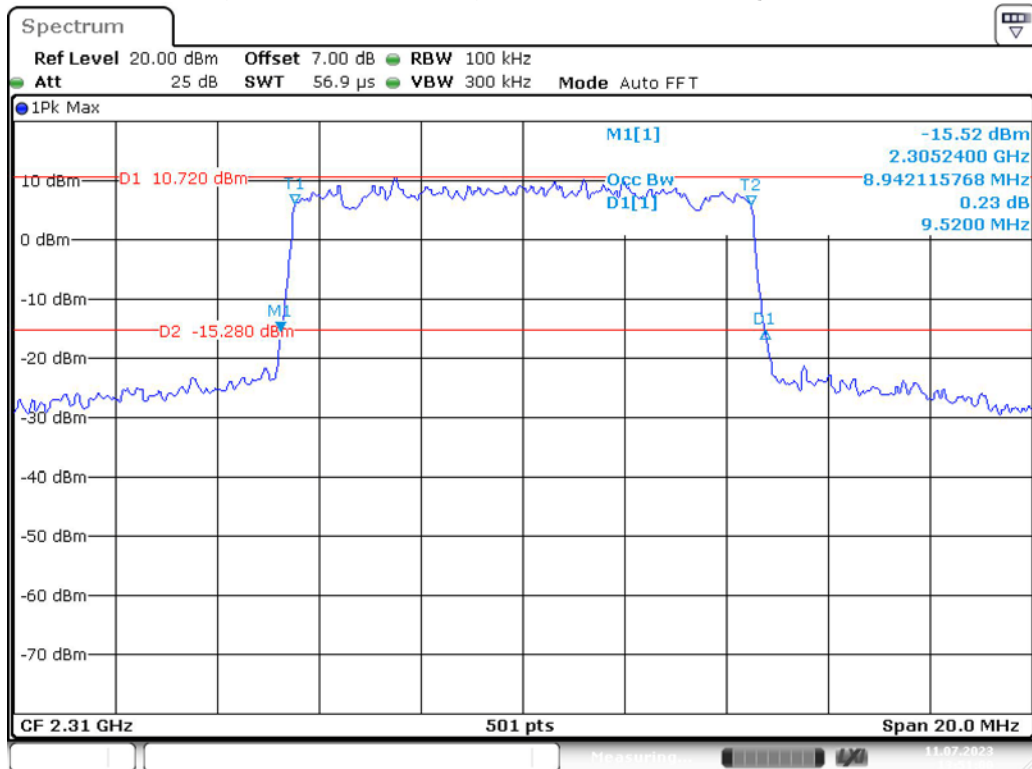

Band 40(2305MHz-2315MHz)_5 MHz_Middle_16QAM_RB25#0

Band 40(2305MHz-2315MHz)_5 MHz_High_QPSK_RB25#0

Band 40(2305MHz-2315MHz)_5 MHz_High_16QAM_RB25#0

Band 40(2305MHz-2315MHz)_10 MHz_Middle_QPSK_RB50#0

Band 40(2305MHz-2315MHz)_10 MHz_Middle_16QAM_RB50#0