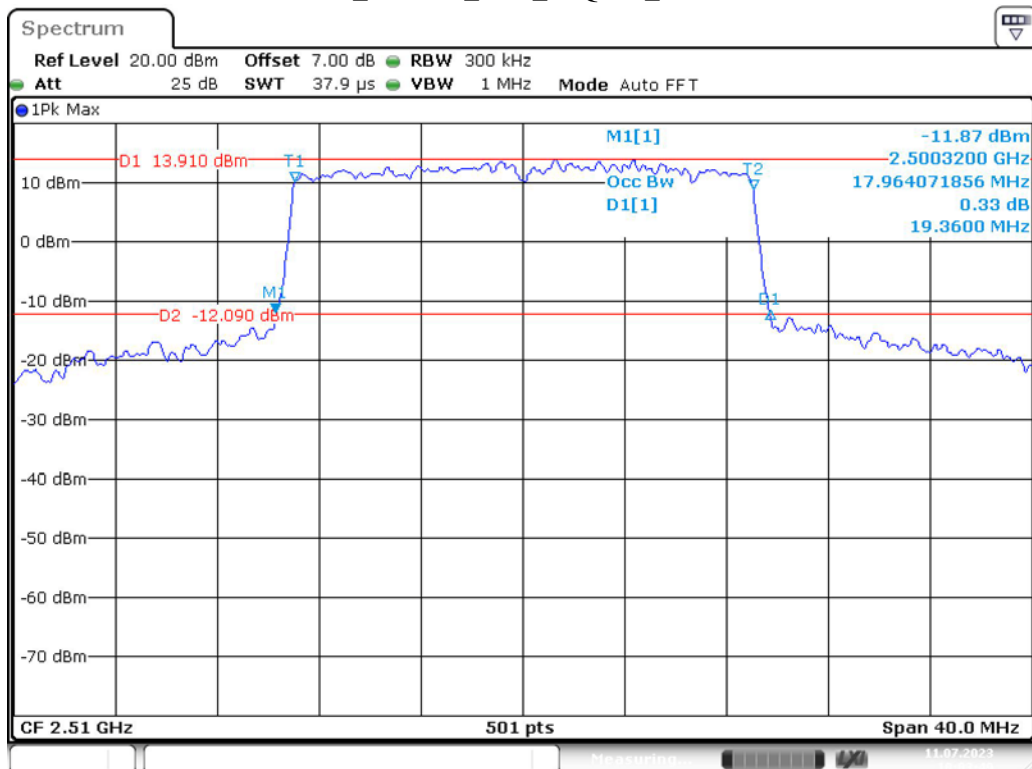

Date: 11.JUL.2023 10:00:42

Band 7_15 MHz_Middle_QPSK_RB75#0

Band 7_15 MHz_Middle_16QAM_RB75#0

Band 7_15 MHz_High_QPSK_RB75#0

Date: 11.JUL.2023 10:02:18

Band 7_15 MHz_High_16QAM_RB75#0

Date: 11.JUL.2023 10:02:40

Band 7_20 MHz_Low_QPSK_RB100#0

Band 7_20 MHz_Low_16QAM_RB100#0

Band 7_20 MHz_Middle_QPSK_RB100#0

Date: 11.JUL.2023 10:04:22

Band 7_20 MHz_Middle_16QAM_RB100#0

Date: 11.JUL.2023 10:04:50

Band 7_20 MHz_High_QPSK_RB100#0