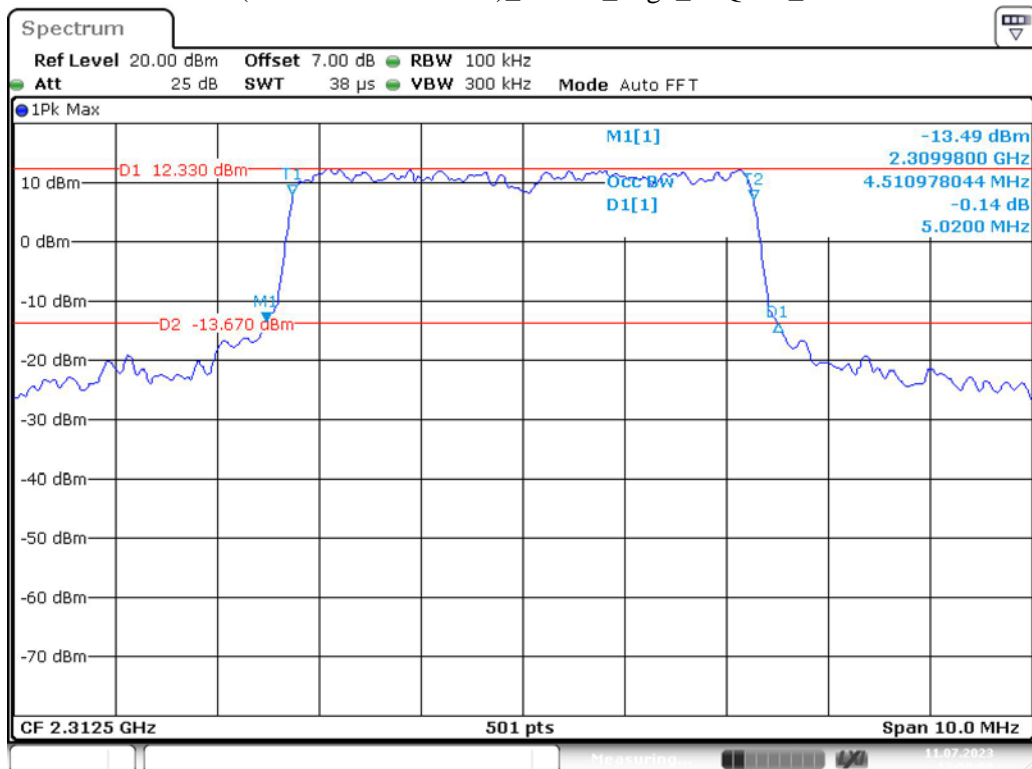

Band 40(2305MHz-2315MHz)_5 MHz_High_16QAM_RB25#0