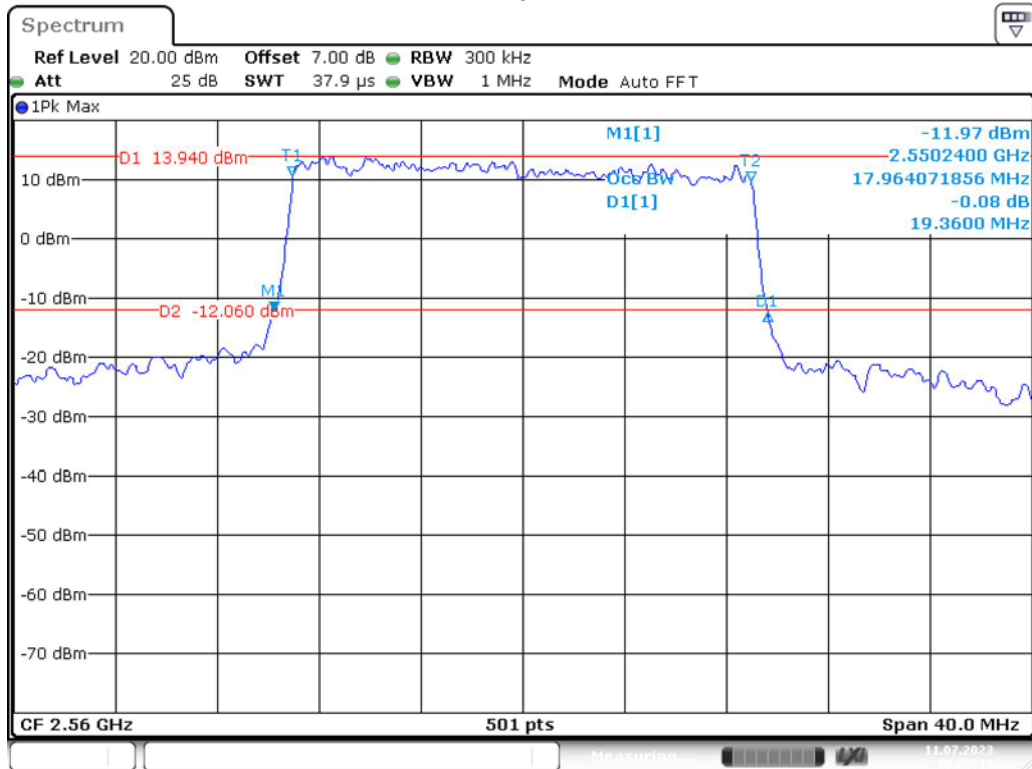

Band 7_20 MHz_Low_QPSK_RB100#0

Band 7_20 MHz_Low_16QAM_RB100#0

Band 7_20 MHz_Middle_QPSK_RB100#0

Date: 11.JUL.2023 10:04:22

Band 7_20 MHz_Middle_16QAM_RB100#0

Date: 11.JUL.2023 10:04:50

Band 7_20 MHz_High_QPSK_RB100#0