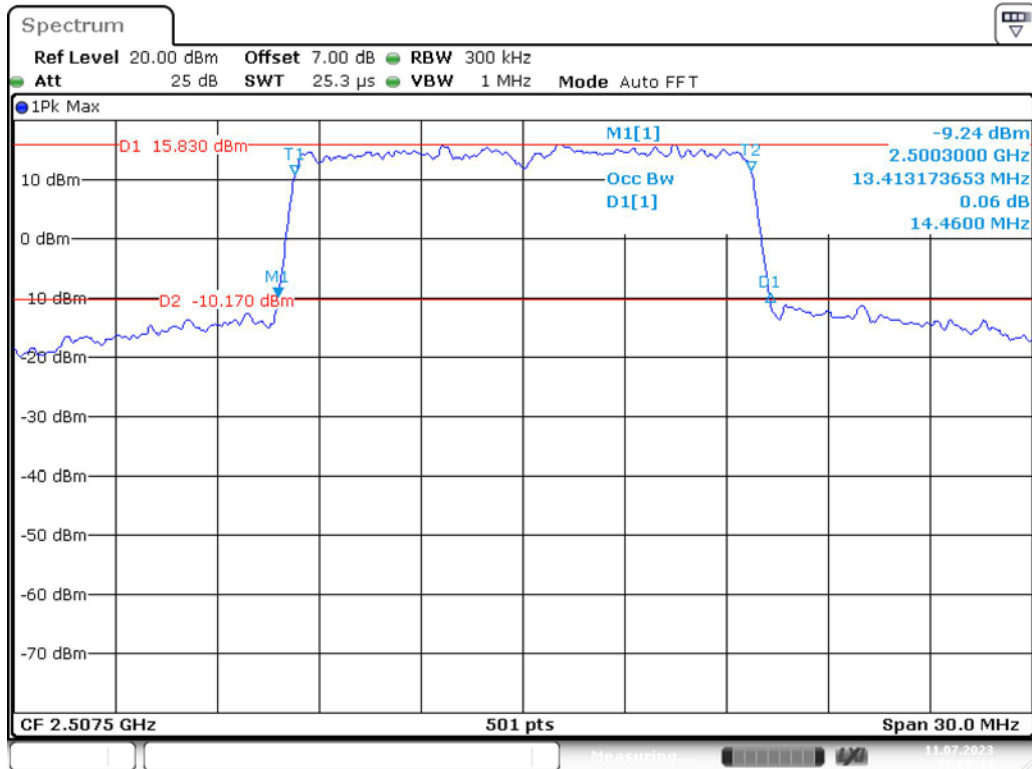

Band 7_10 MHz_Middle_QPSK_RB50#0

Band 7_10 MHz_Middle_16QAM_RB50#0

Band 7_10 MHz_High_QPSK_RB50#0

Band 7_10 MHz_High_16QAM_RB50#0

Band 7_15 MHz_Low_QPSK_RB75#0

Date: 11.JUL.2023 10:00:14

Band 7_15 MHz_Low_16QAM_RB75#0