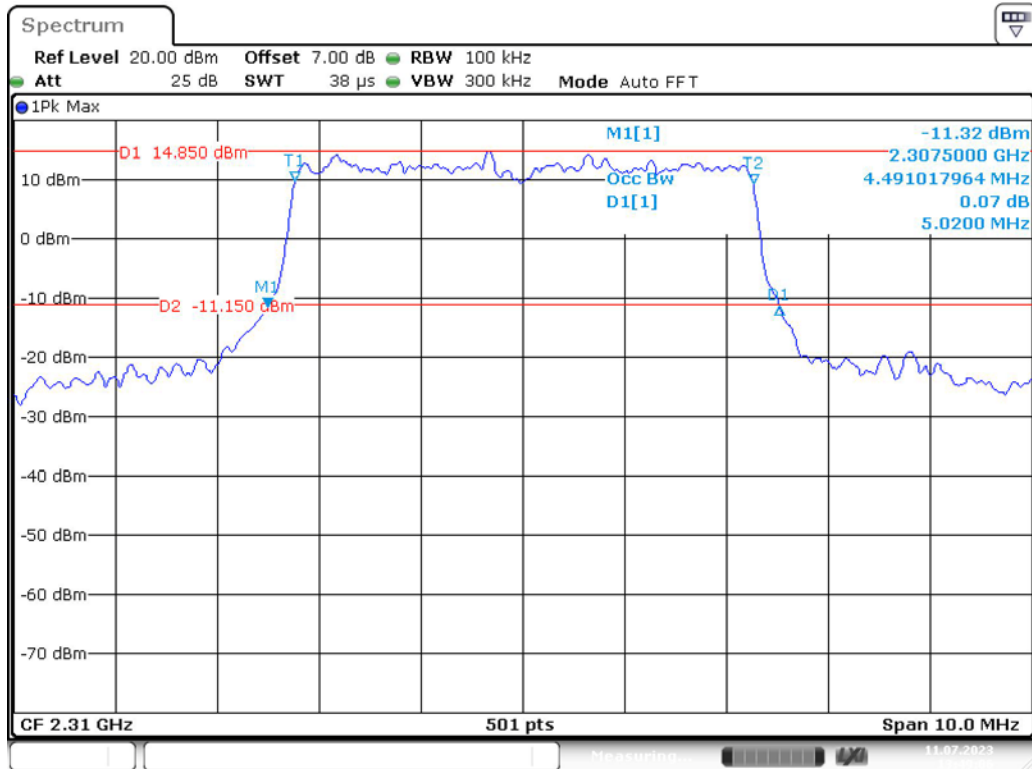

Band 7_20 MHz_High_16QAM_RB100#0

Band 40(2305MHz-2315MHz)_5 MHz_Low_QPSK_RB25#0

Date: 11.JUL.2023 13:48:18

Band 40(2305MHz-2315MHz)_5 MHz_Low_16QAM_RB25#0

Date: 11.JUL.2023 13:48:45

Band 40(2305MHz-2315MHz)_5 MHz_Middle_QPSK_RB25#0