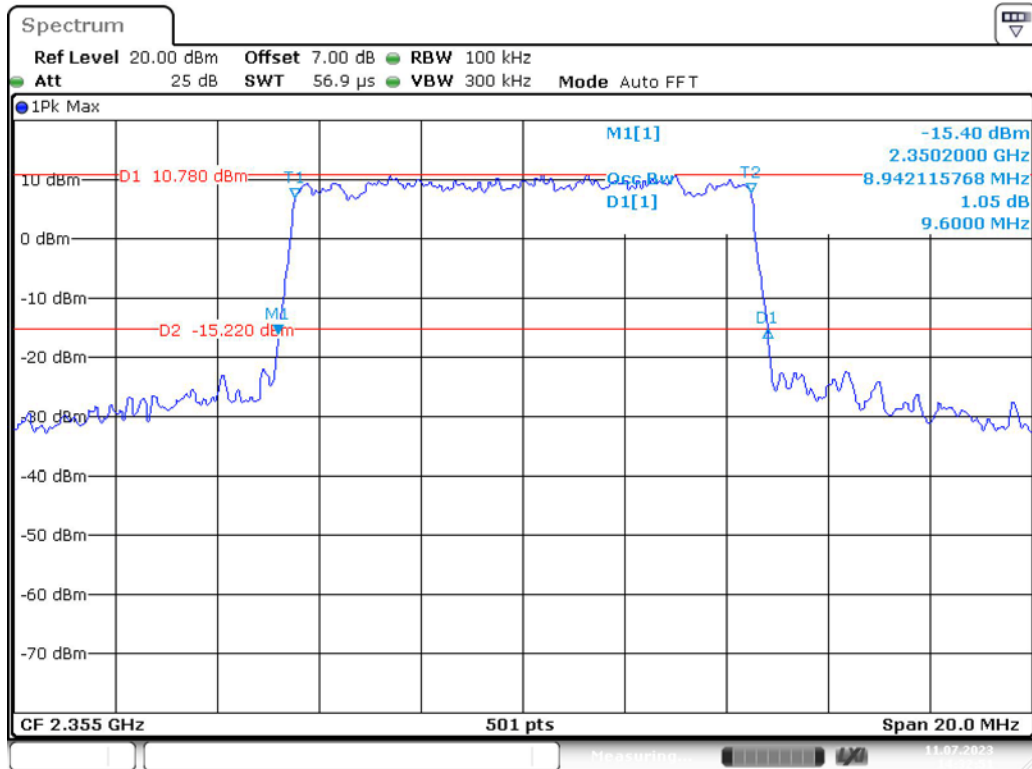

Band 40(2350MHz -2360MHz)_10 MHz_Middle_QPSK_RB50#0

Date: 11.JUL.2023 14:32:52