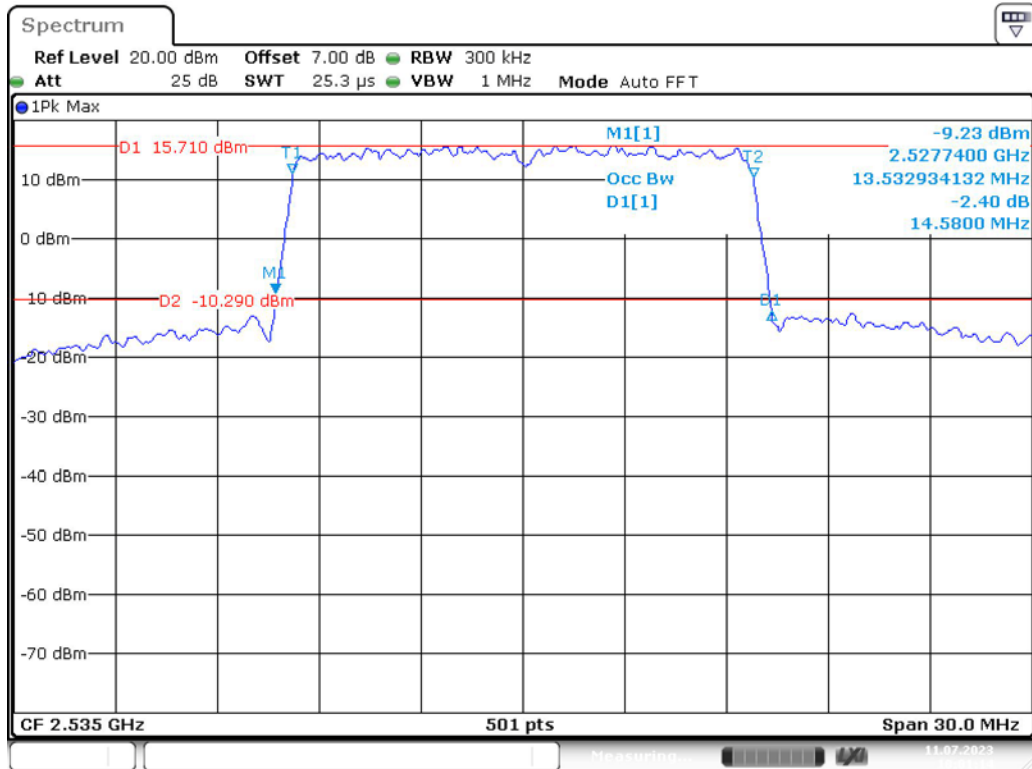

Band 7_15 MHz_Middle_QPSK_RB75#0