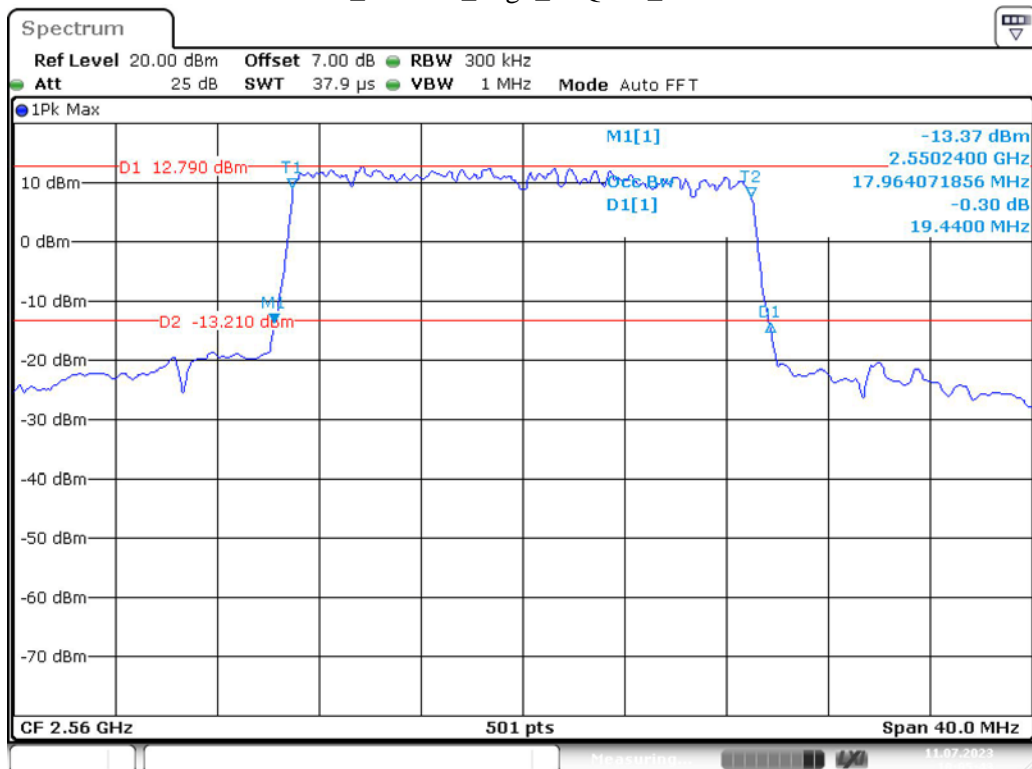

Band 7_20 MHz_High_16QAM_RB100#0