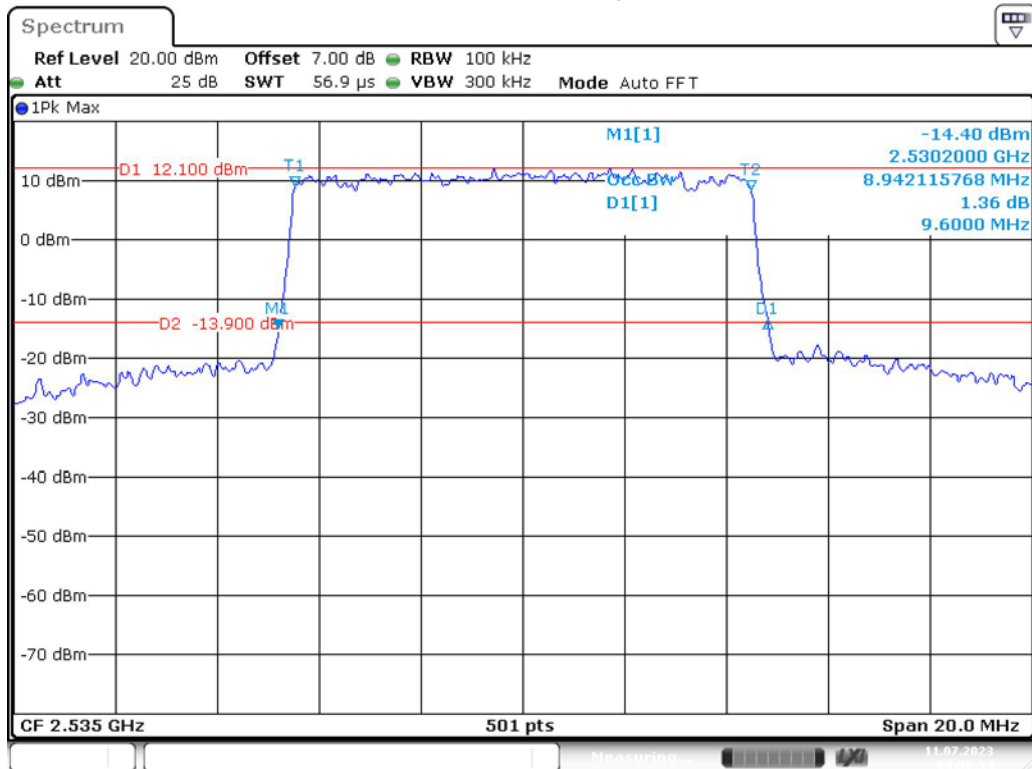

Band 7_10 MHz_Middle_QPSK_RB50#0

Band 7_10 MHz_Middle_16QAM_RB50#0

Band 7_10 MHz_High_QPSK_RB50#0

Band 7_10 MHz_High_16QAM_RB50#0

Band 7_15 MHz_Low_QPSK_RB75#0

Date: 11.JUL.2023 10:00:14

Band 7_15 MHz_Low_16QAM_RB75#0