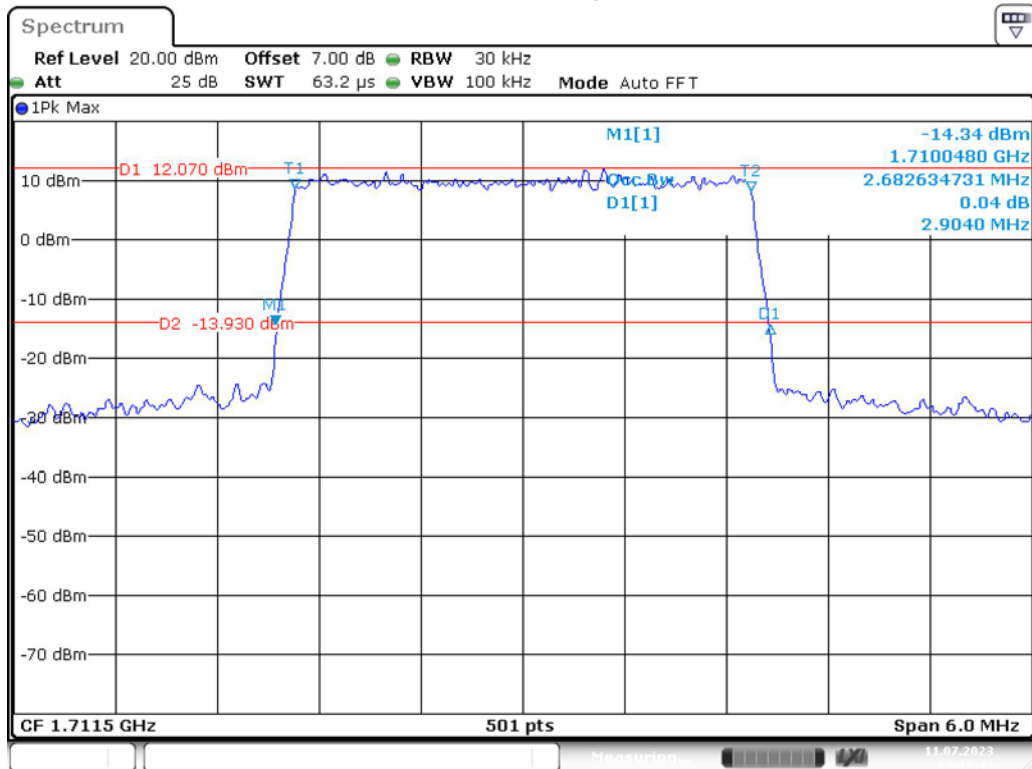

Band 4_3 MHz_Low_16QAM_RB15#0