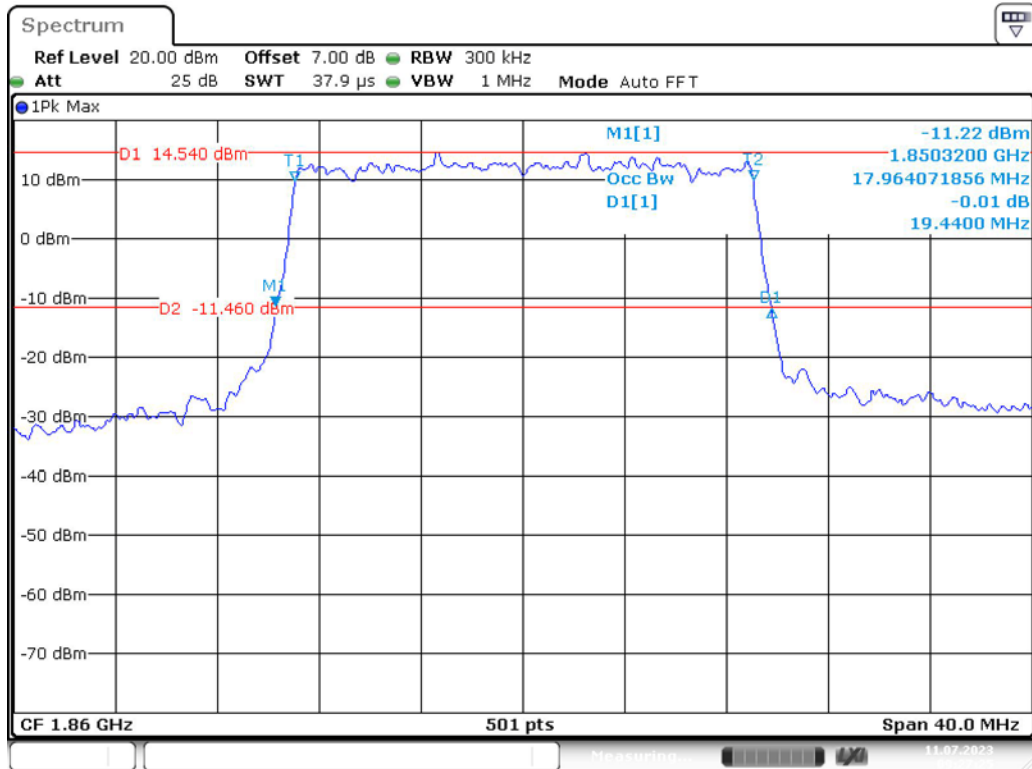

Band 2_20 MHz_Low_QPSK_RB100#0

Band 2_20 MHz_Low_16QAM_RB100#0

Band 2_20 MHz_Middle_QPSK_RB100#0

Band 2_20 MHz_Middle_16QAM_RB100#0

Band 2_20 MHz_High_QPSK_RB100#0

Band 2_20 MHz_High_16QAM_RB100#0

Band 4_1.4 MHz_Low_QPSK_RB6#0

Date: 11.JUL.2023 09:30:49

Band 4_1.4 MHz_Low_16QAM_RB6#0

Date: 11.JUL.2023 09:31:03

Band 4_1.4 MHz_Middle_QPSK_RB6#0

Band 4_1.4 MHz_Middle_16QAM_RB6#0

Band 4_1.4 MHz_High_QPSK_RB6#0

Band 4_1.4 MHz_High_16QAM_RB6#0