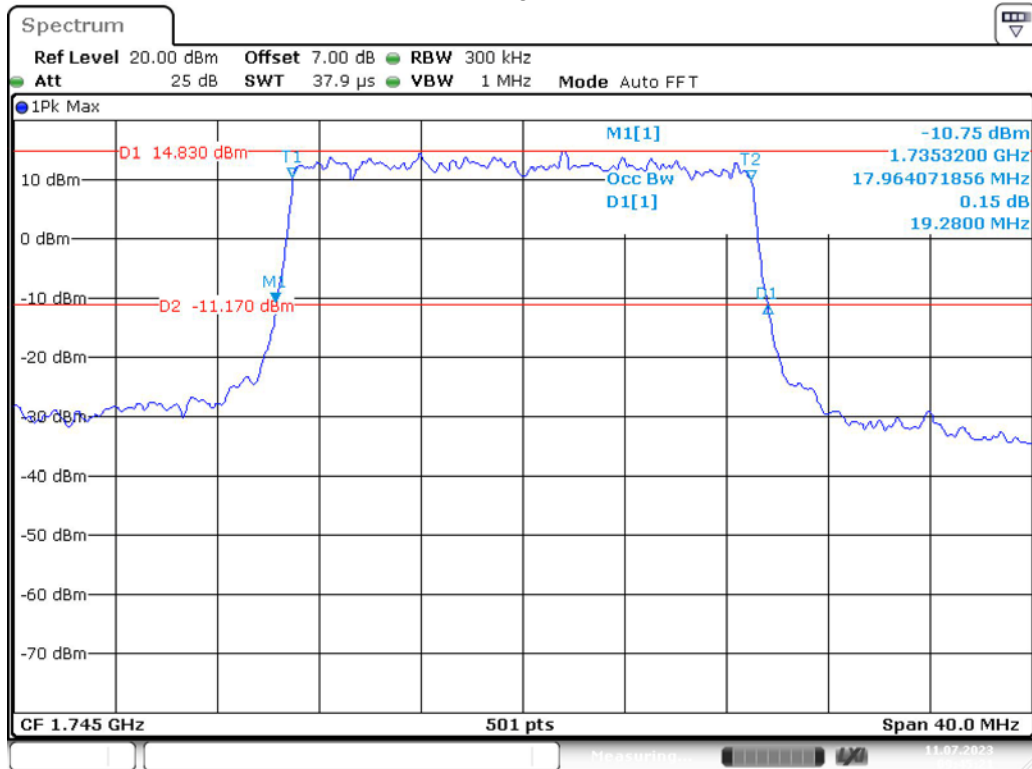

Band 4_15 MHz_Middle_16QAM_RB75#0

Band 4_15 MHz_High_QPSK_RB75#0

Band 4_15 MHz_High_16QAM_RB75#0

Band 4_20 MHz_Low_QPSK_RB100#0

Band 4_20 MHz_Low_16QAM_RB100#0

Band 4_20 MHz_Middle_QPSK_RB100#0

Band 4_20 MHz_Middle_16QAM_RB100#0

Band 4_20 MHz_High_QPSK_RB100#0

Date: 11.JUL.2023 09:45:22

Band 4_20 MHz_High_16QAM_RB100#0

Date: 11.JUL.2023 09:45:50