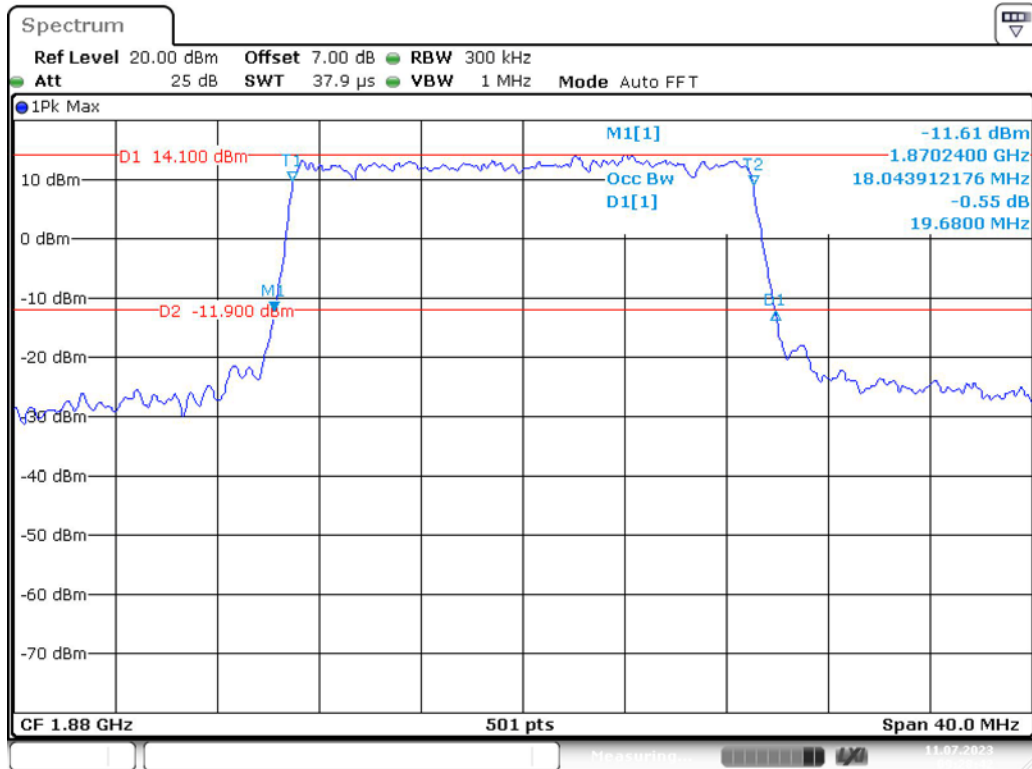

Band 2_20 MHz_Low_QPSK_RB100#0

Band 2_20 MHz_Low_16QAM_RB100#0

Band 2_20 MHz_Middle_QPSK_RB100#0

Band 2_20 MHz_Middle_16QAM_RB100#0

Band 2_20 MHz_High_QPSK_RB100#0

Band 2_20 MHz_High_16QAM_RB100#0

Band 4_1.4 MHz_Low_QPSK_RB6#0

Date: 11.JUL.2023 09:30:49

Band 4_1.4 MHz_Low_16QAM_RB6#0

Date: 11.JUL.2023 09:31:03

Band 4_1.4 MHz_Middle_QPSK_RB6#0

Band 4_1.4 MHz_Middle_16QAM_RB6#0

Band 4_1.4 MHz_High_QPSK_RB6#0

Band 4_1.4 MHz_High_16QAM_RB6#0