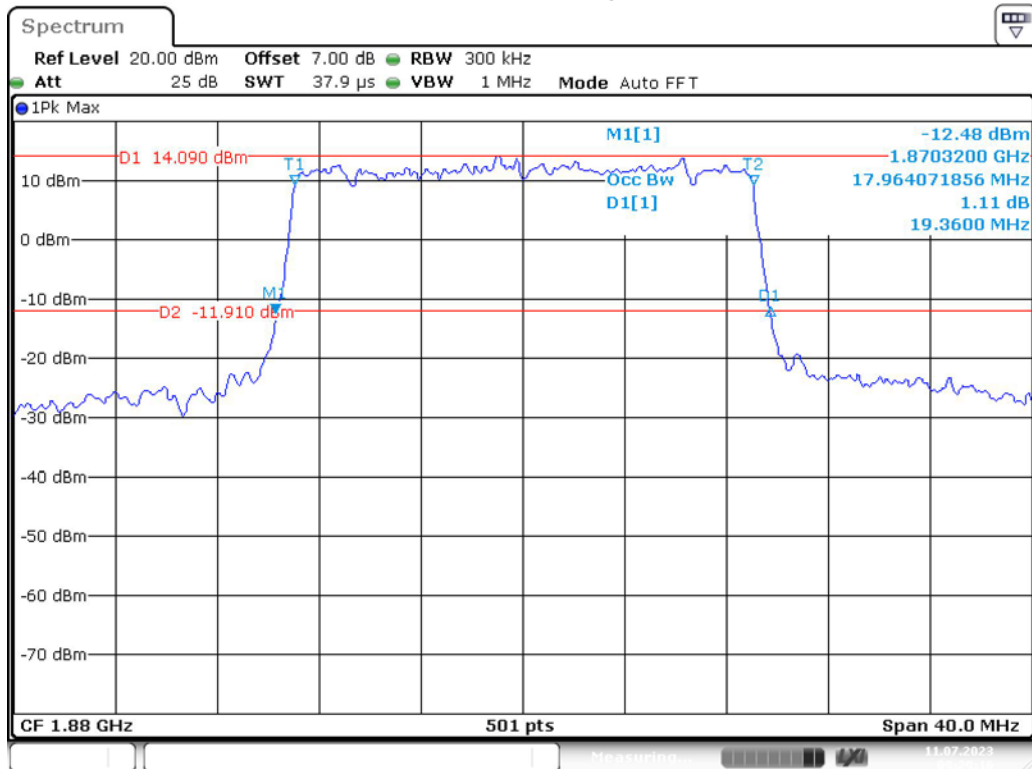

Band 2_20 MHz_Low_QPSK_RB100#0

Band 2_20 MHz_Low_16QAM_RB100#0

Band 2_20 MHz_Middle_QPSK_RB100#0

Band 2_20 MHz_Middle_16QAM_RB100#0

Band 2_20 MHz_High_QPSK_RB100#0

Band 2_20 MHz_High_16QAM_RB100#0

Band 4_1.4 MHz_Low_QPSK_RB6#0

Date: 11.JUL.2023 09:30:49

Band 4_1.4 MHz_Low_16QAM_RB6#0

Date: 11.JUL.2023 09:31:03

Band 4_1.4 MHz_Middle_QPSK_RB6#0

Band 4_1.4 MHz_Middle_16QAM_RB6#0

Band 4_1.4 MHz_High_QPSK_RB6#0

Band 4_1.4 MHz_High_16QAM_RB6#0