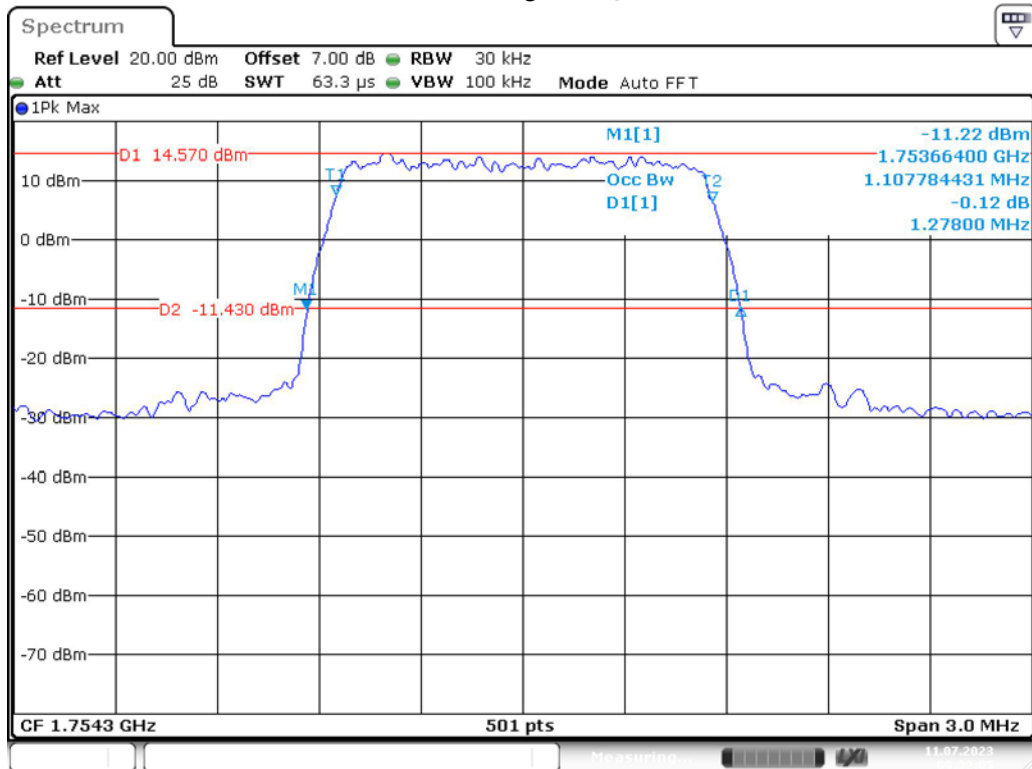

Date: 11.JUL.2023 09:30:49

Band 4_1.4 MHz_Low_16QAM_RB6#0

Date: 11.JUL.2023 09:31:03

Band 4_1.4 MHz_Middle_QPSK_RB6#0

Band 4_1.4 MHz_Middle_16QAM_RB6#0

Band 4_1.4 MHz_High_QPSK_RB6#0

Band 4_1.4 MHz_High_16QAM_RB6#0