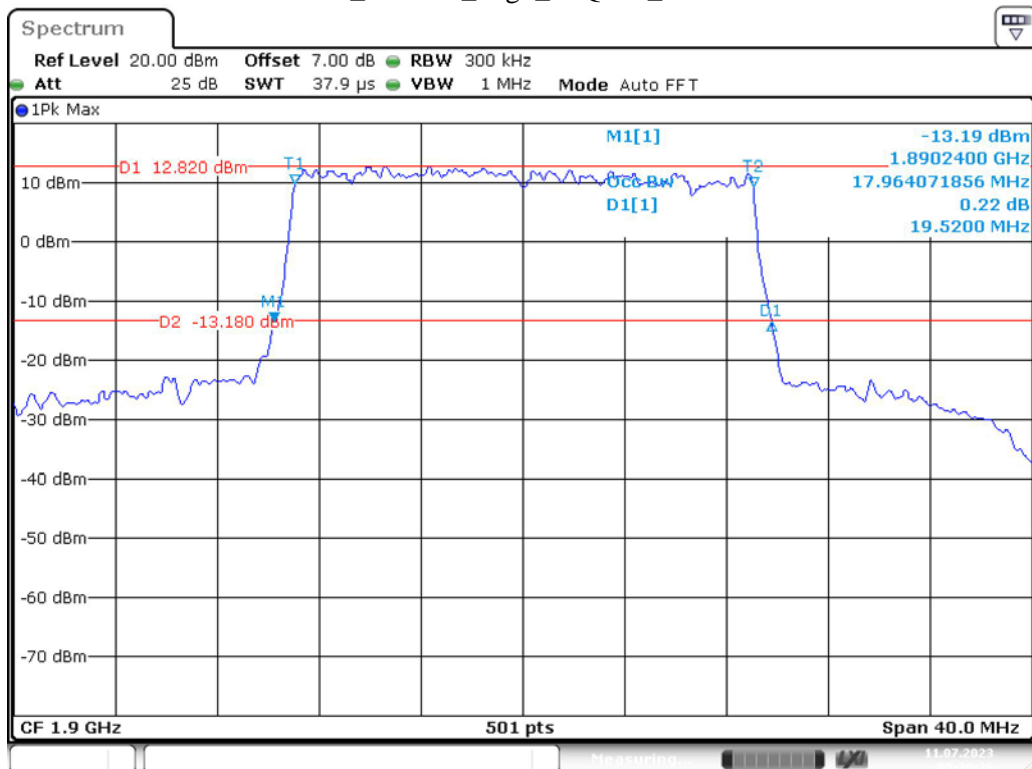

Band 2_20 MHz_Low_QPSK_RB100#0

Band 2_20 MHz_Low_16QAM_RB100#0

Band 2_20 MHz_Middle_QPSK_RB100#0

Band 2_20 MHz_Middle_16QAM_RB100#0

Band 2_20 MHz_High_QPSK_RB100#0

Band 2_20 MHz_High_16QAM_RB100#0

Band 4_1.4 MHz_Low_QPSK_RB6#0

Date: 11.JUL.2023 09:30:49

Band 4_1.4 MHz_Low_16QAM_RB6#0

Date: 11.JUL.2023 09:31:03

Band 4_1.4 MHz_Middle_QPSK_RB6#0

Band 4_1.4 MHz_Middle_16QAM_RB6#0

Band 4_1.4 MHz_High_QPSK_RB6#0

Band 4_1.4 MHz_High_16QAM_RB6#0