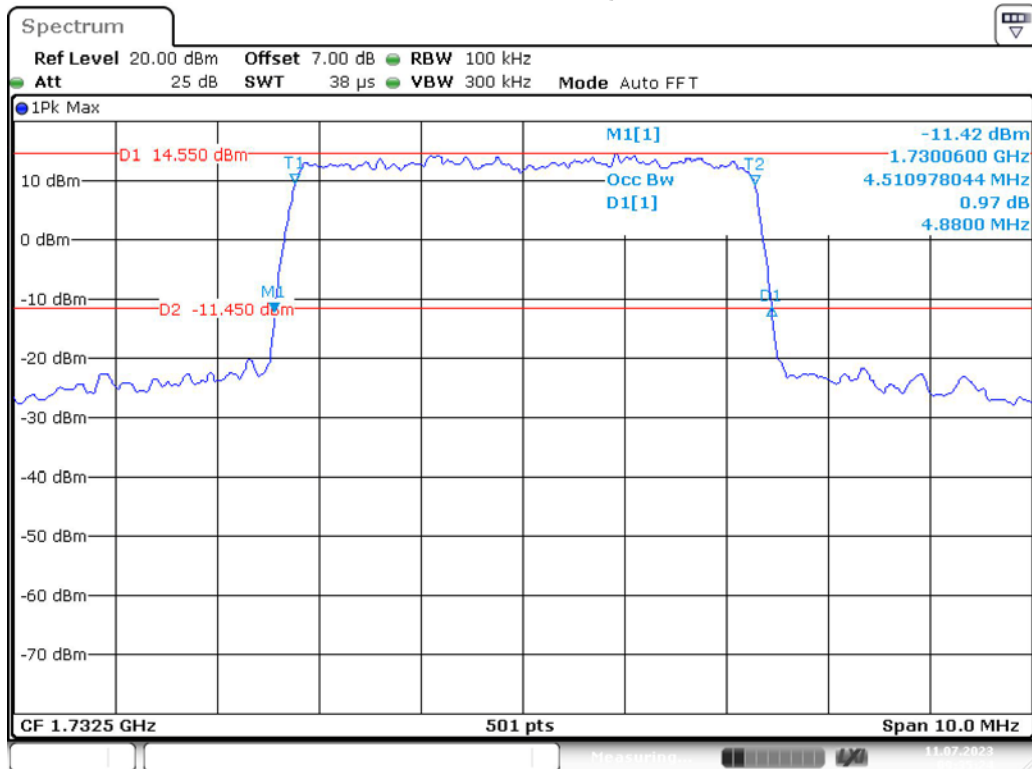

Band 4_3 MHz_Low_QPSK_RB15#0

Band 4_3 MHz_Low_16QAM_RB15#0

Band 4_3 MHz_Middle_QPSK_RB15#0

Band 4_3 MHz_Middle_16QAM_RB15#0

Band 4_3 MHz_High_QPSK_RB15#0

Band 4_3 MHz_High_16QAM_RB15#0

Band 4_5 MHz_Low_QPSK_RB25#0

Band 4_5 MHz_Low_16QAM_RB25#0

Band 4_5 MHz_Middle_QPSK_RB25#0

Band 4_5 MHz_Middle_16QAM_RB25#0

Band 4_5 MHz_High_QPSK_RB25#0

Date: 11.JUL.2023 09:35:49

Band 4_5 MHz_High_16QAM_RB25#0

Date: 11.JUL.2023 09:36:16