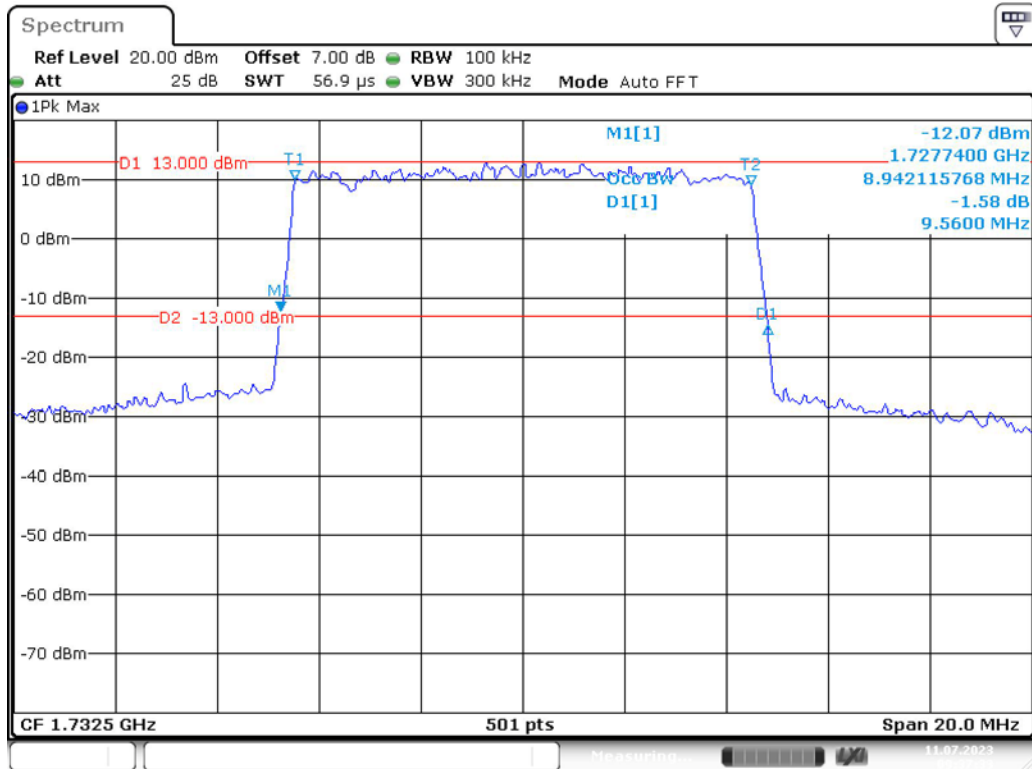

Band 4_10 MHz_Low_QPSK_RB50#0

Date: 11.JUL.2023 09:36:41

Band 4_10 MHz_Low_16QAM_RB50#0

Date: 11.JUL.2023 09:37:05

Band 4_10 MHz_Middle_QPSK_RB50#0

Band 4_10 MHz_Middle_16QAM_RB50#0

Band 4_10 MHz_High_QPSK_RB50#0