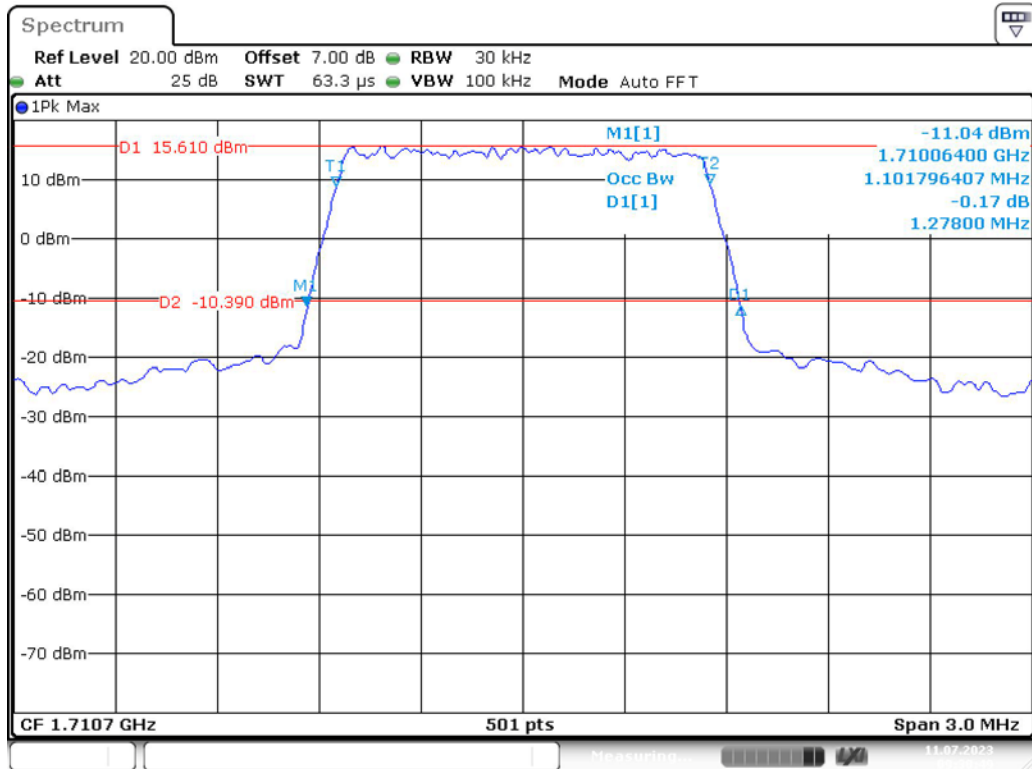

Band 2_20 MHz_Low_QPSK_RB100#0

Band 2_20 MHz_Low_16QAM_RB100#0

Band 2_20 MHz_Middle_QPSK_RB100#0

Band 2_20 MHz_Middle_16QAM_RB100#0

Band 2_20 MHz_High_QPSK_RB100#0

Band 2_20 MHz_High_16QAM_RB100#0

Band 4_1.4 MHz_Low_QPSK_RB6#0

Date: 11.JUL.2023 09:30:49

Band 4_1.4 MHz_Low_16QAM_RB6#0

Date: 11.JUL.2023 09:31:03

Band 4_1.4 MHz_Middle_QPSK_RB6#0

Band 4_1.4 MHz_Middle_16QAM_RB6#0

Band 4_1.4 MHz_High_QPSK_RB6#0

Band 4_1.4 MHz_High_16QAM_RB6#0