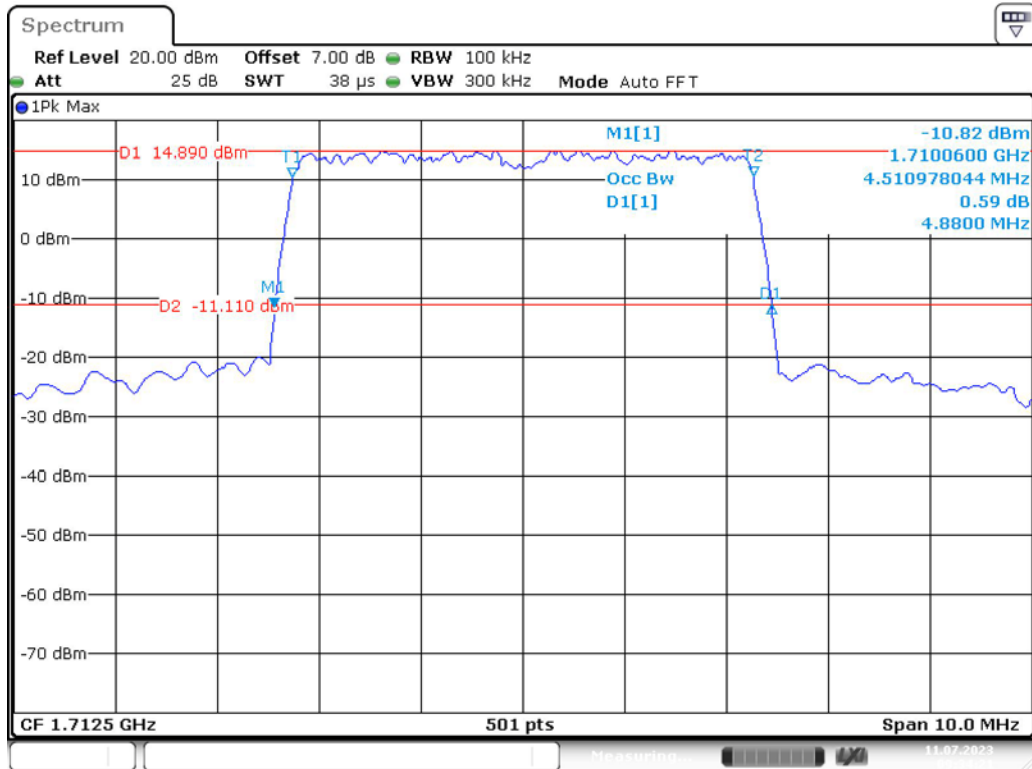

Band 4_3 MHz_Low_QPSK_RB15#0

Band 4_3 MHz_Low_16QAM_RB15#0

Band 4_3 MHz_Middle_QPSK_RB15#0

Band 4_3 MHz_Middle_16QAM_RB15#0

Band 4_3 MHz_High_QPSK_RB15#0

Band 4_3 MHz_High_16QAM_RB15#0

Band 4_5 MHz_Low_QPSK_RB25#0