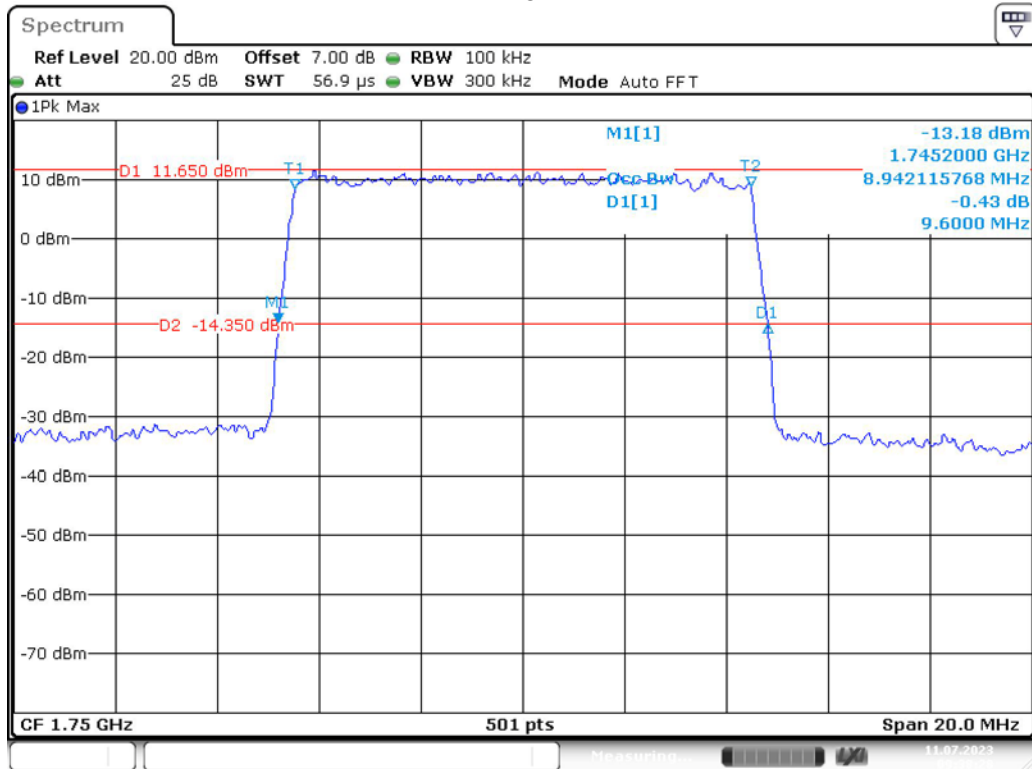

Band 4_10 MHz_Low_QPSK_RB50#0

Date: 11.JUL.2023 09:36:41

Band 4_10 MHz_Low_16QAM_RB50#0

Date: 11.JUL.2023 09:37:05

Band 4_10 MHz_Middle_QPSK_RB50#0

Band 4_10 MHz_Middle_16QAM_RB50#0

Band 4_10 MHz_High_QPSK_RB50#0