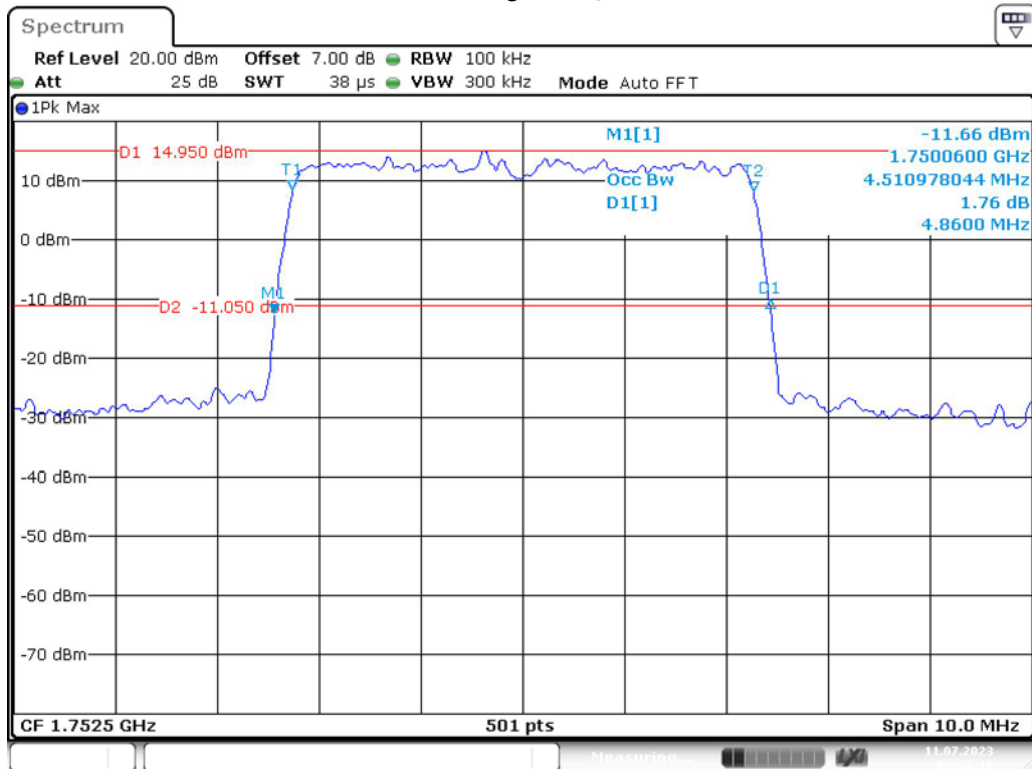

Band 4_5 MHz_Low_16QAM_RB25#0

Band 4_5 MHz_Middle_QPSK_RB25#0

Band 4_5 MHz_Middle_16QAM_RB25#0

Band 4_5 MHz_High_QPSK_RB25#0

Date: 11.JUL.2023 09:35:49

Band 4_5 MHz_High_16QAM_RB25#0

Date: 11.JUL.2023 09:36:16