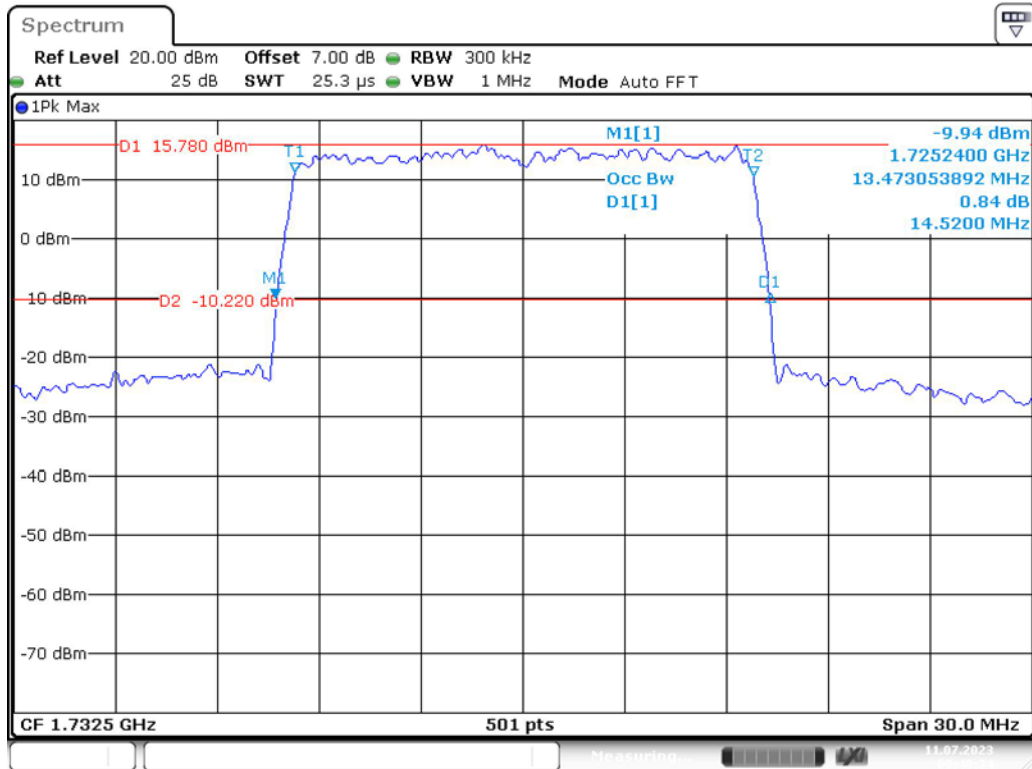

Date: 11.JUL.2023 09:38:28

Band 4_10 MHz_High_16QAM_RB50#0

Date: 11.JUL.2023 09:38:59

Band 4_15 MHz_Low_QPSK_RB75#0

Date: 11.JUL.2023 09:39:31

Band 4_15 MHz_Low_16QAM_RB75#0

Date: 11.JUL.2023 09:40:02

Band 4_15 MHz_Middle_QPSK_RB75#0