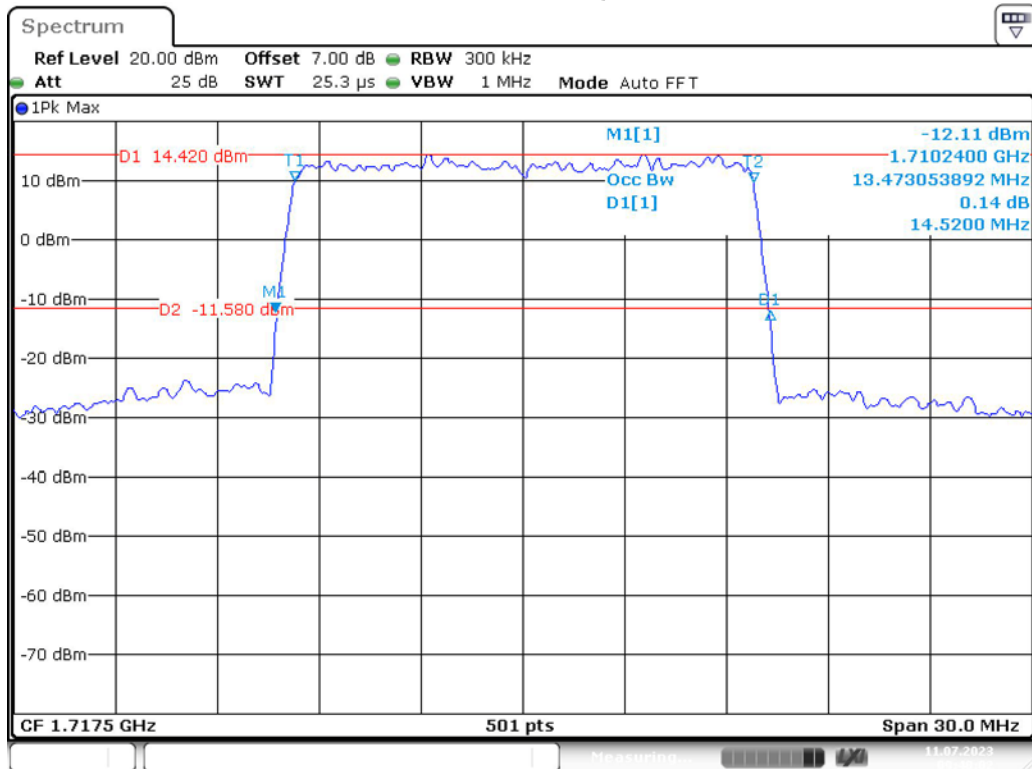

Date: 11.JUL.2023 09:38:28

Band 4_10 MHz_High_16QAM_RB50#0

Date: 11.JUL.2023 09:38:59

Band 4_15 MHz_Low_QPSK_RB75#0

Date: 11.JUL.2023 09:39:31

Band 4_15 MHz_Low_16QAM_RB75#0

Date: 11.JUL.2023 09:40:02

Band 4_15 MHz_Middle_QPSK_RB75#0