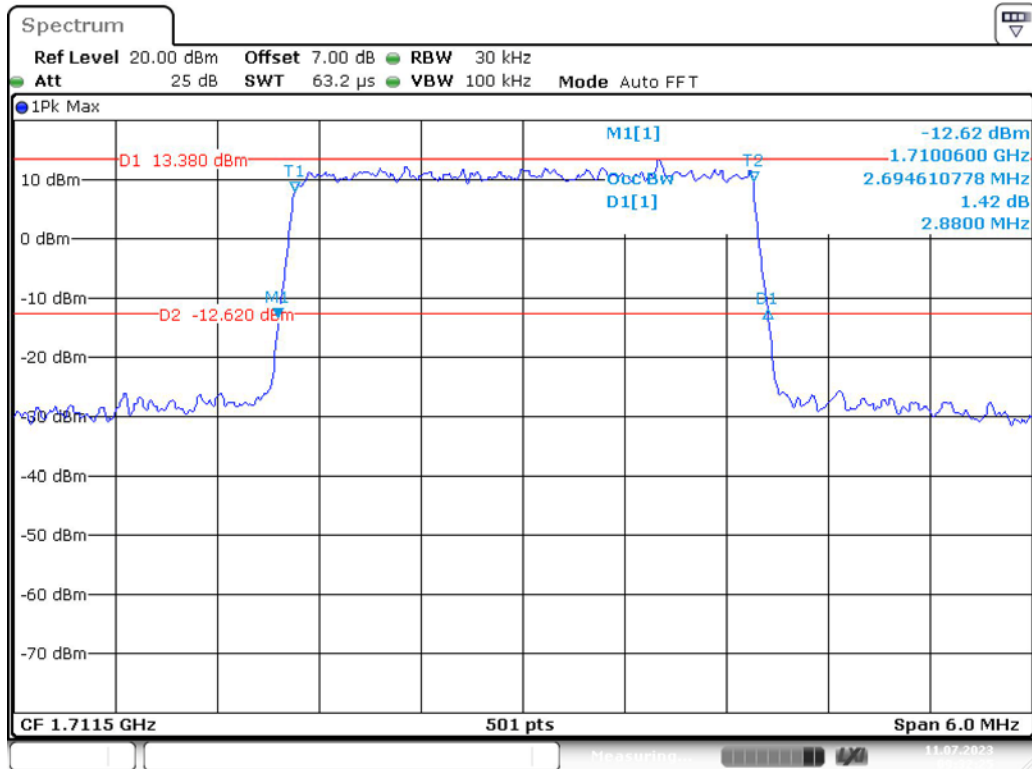

Band 4_3 MHz_Low_QPSK_RB15#0