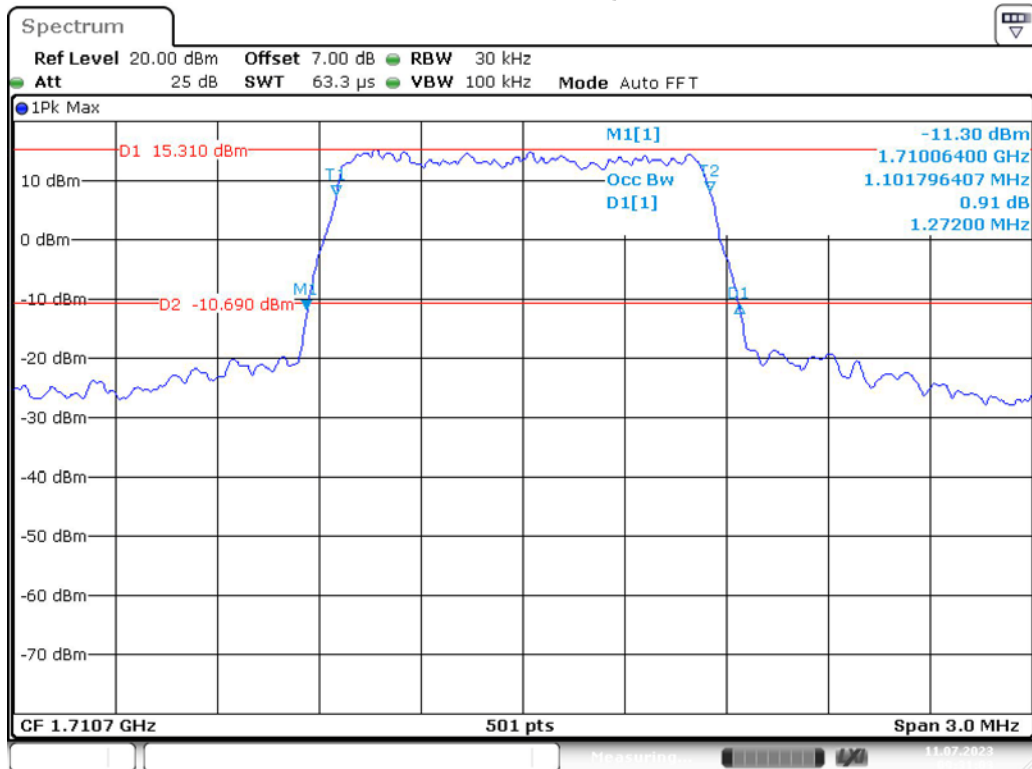

Band 2_20 MHz_Low_QPSK_RB100#0

Band 2_20 MHz_Low_16QAM_RB100#0

Band 2_20 MHz_Middle_QPSK_RB100#0

Band 2_20 MHz_Middle_16QAM_RB100#0

Band 2_20 MHz_High_QPSK_RB100#0

Band 2_20 MHz_High_16QAM_RB100#0

Band 4_1.4 MHz_Low_QPSK_RB6#0

Date: 11.JUL.2023 09:30:49

Band 4_1.4 MHz_Low_16QAM_RB6#0

Date: 11.JUL.2023 09:31:03

Band 4_1.4 MHz_Middle_QPSK_RB6#0

Band 4_1.4 MHz_Middle_16QAM_RB6#0

Band 4_1.4 MHz_High_QPSK_RB6#0

Band 4_1.4 MHz_High_16QAM_RB6#0