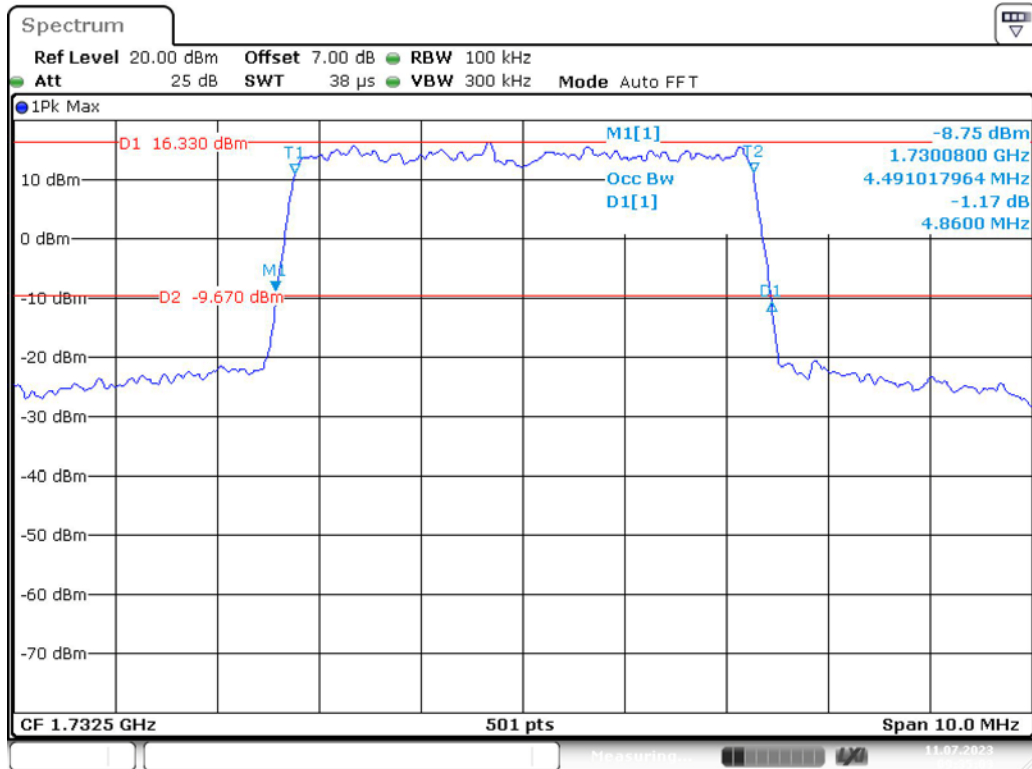

Band 4_5 MHz_Middle_QPSK_RB25#0