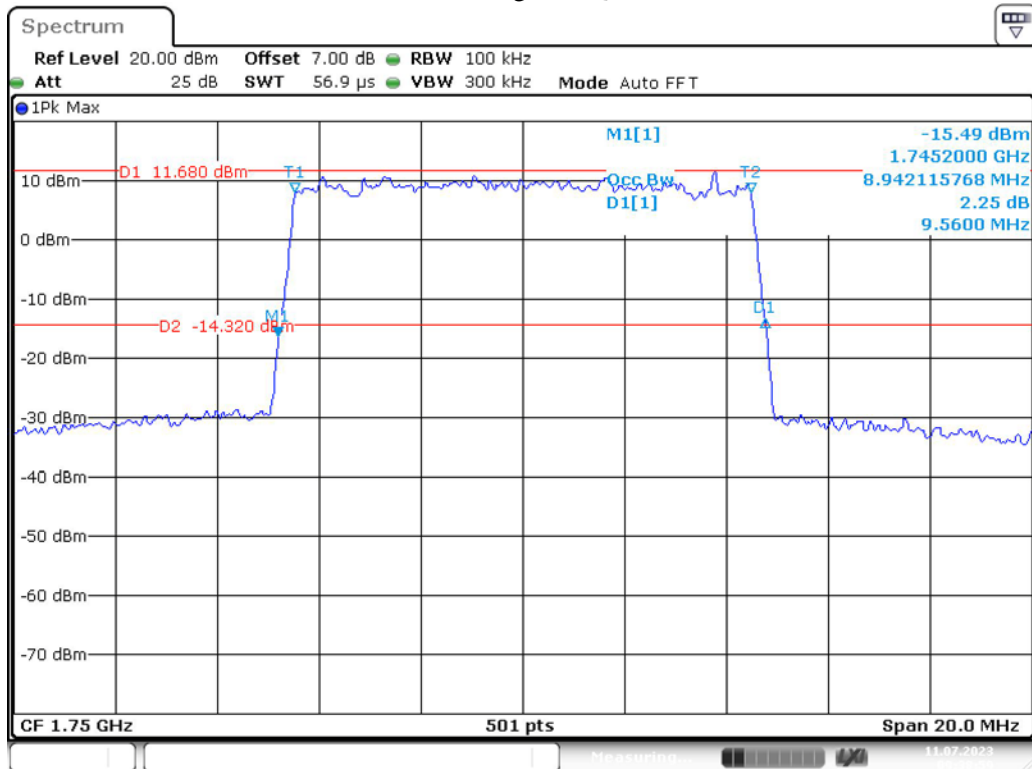

Band 4_10 MHz_Low_QPSK_RB50#0

Date: 11.JUL.2023 09:36:41

Band 4_10 MHz_Low_16QAM_RB50#0

Date: 11.JUL.2023 09:37:05

Band 4_10 MHz_Middle_QPSK_RB50#0

Band 4_10 MHz_Middle_16QAM_RB50#0

Band 4_10 MHz_High_QPSK_RB50#0

Date: 11.JUL.2023 09:38:28

Band 4_10 MHz_High_16QAM_RB50#0

Date: 11.JUL.2023 09:38:59

Band 4_15 MHz_Low_QPSK_RB75#0

Date: 11.JUL.2023 09:39:31

Band 4_15 MHz_Low_16QAM_RB75#0

Date: 11.JUL.2023 09:40:02

Band 4_15 MHz_Middle_QPSK_RB75#0