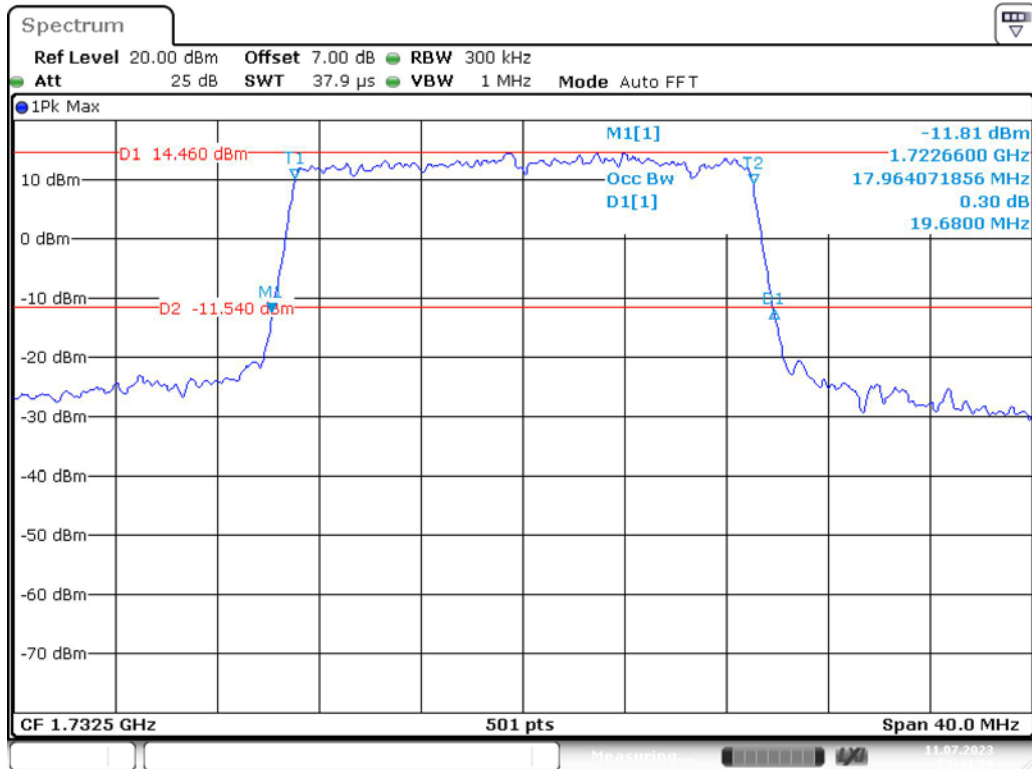

Band 4_15 MHz_Middle_16QAM_RB75#0

Band 4_15 MHz_High_QPSK_RB75#0

Band 4_15 MHz_High_16QAM_RB75#0

Band 4_20 MHz_Low_QPSK_RB100#0

Band 4_20 MHz_Low_16QAM_RB100#0

Band 4_20 MHz_Middle_QPSK_RB100#0

Band 4_20 MHz_Middle_16QAM_RB100#0

Band 4_20 MHz_High_QPSK_RB100#0

Date: 11.JUL.2023 09:45:22

Band 4_20 MHz_High_16QAM_RB100#0

Date: 11.JUL.2023 09:45:50