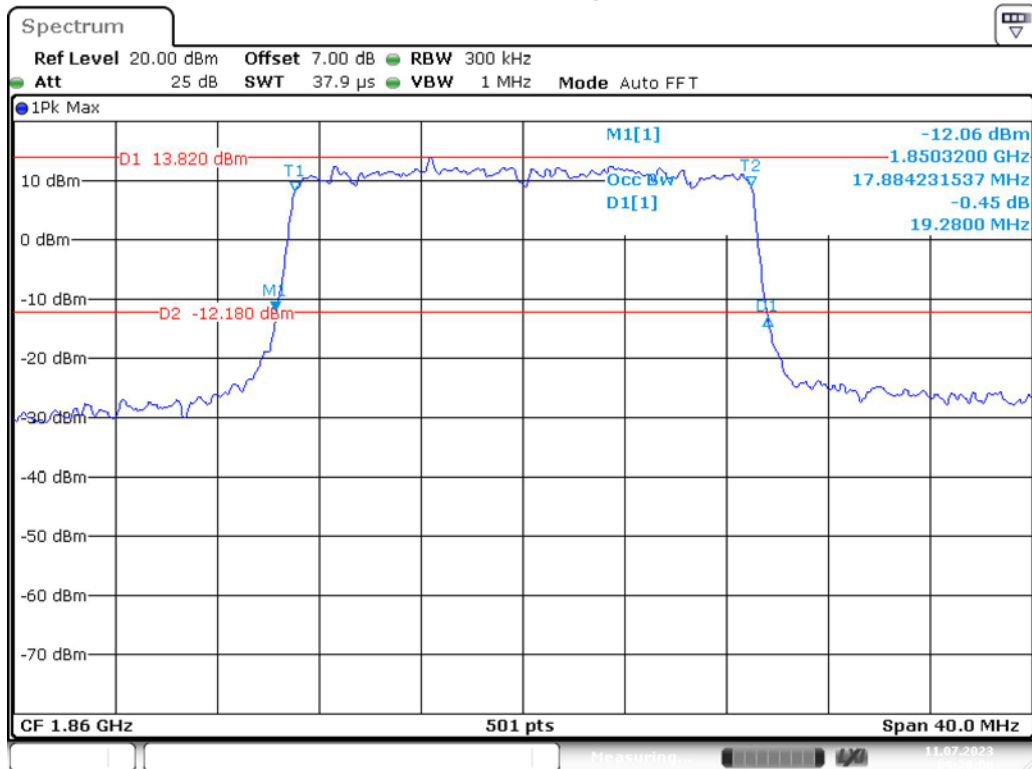

Band 2_20 MHz_Low_QPSK_RB100#0

Band 2_20 MHz_Low_16QAM_RB100#0

Band 2_20 MHz_Middle_QPSK_RB100#0

Band 2_20 MHz_Middle_16QAM_RB100#0

Band 2_20 MHz_High_QPSK_RB100#0

Band 2_20 MHz_High_16QAM_RB100#0

Band 4_1.4 MHz_Low_QPSK_RB6#0