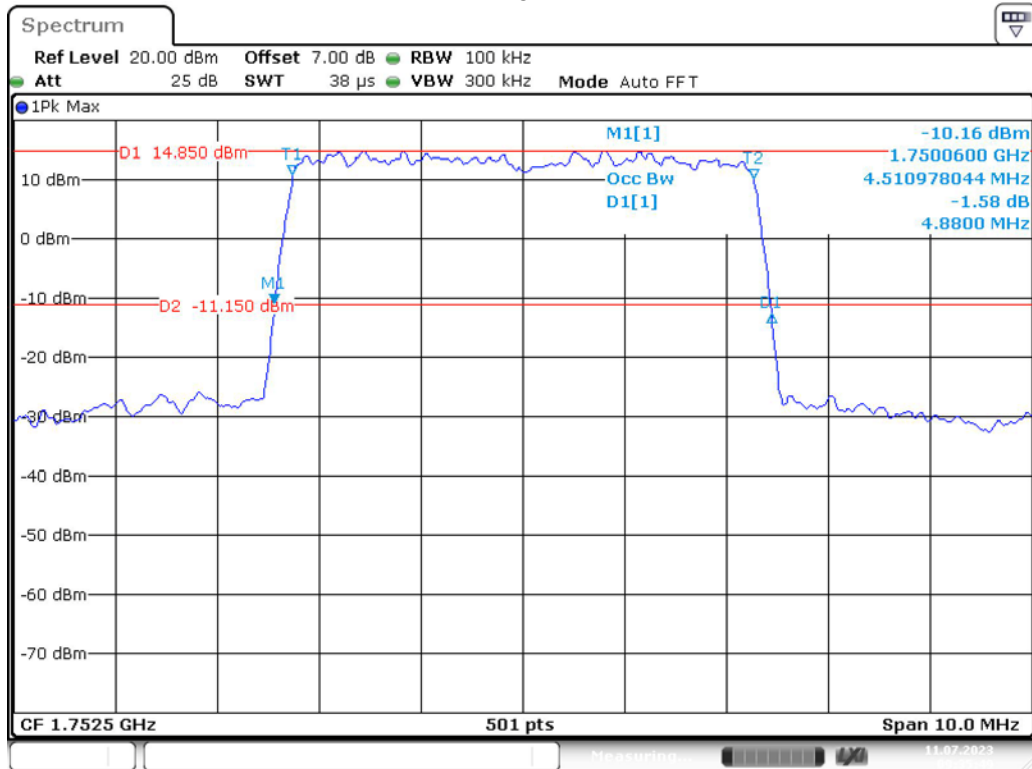

Band 4_5 MHz_Low_16QAM_RB25#0

Band 4_5 MHz_Middle_QPSK_RB25#0

Band 4_5 MHz_Middle_16QAM_RB25#0

Band 4_5 MHz_High_QPSK_RB25#0

Date: 11.JUL.2023 09:35:49

Band 4_5 MHz_High_16QAM_RB25#0

Date: 11.JUL.2023 09:36:16