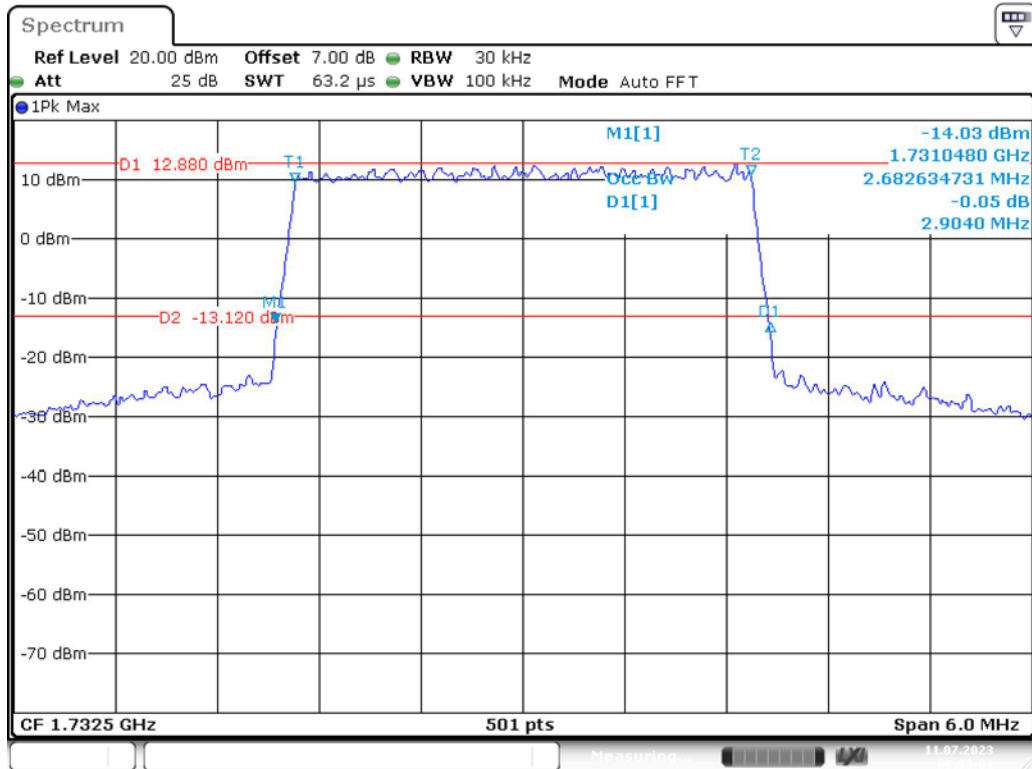

Band 4_3 MHz_Middle_QPSK_RB15#0