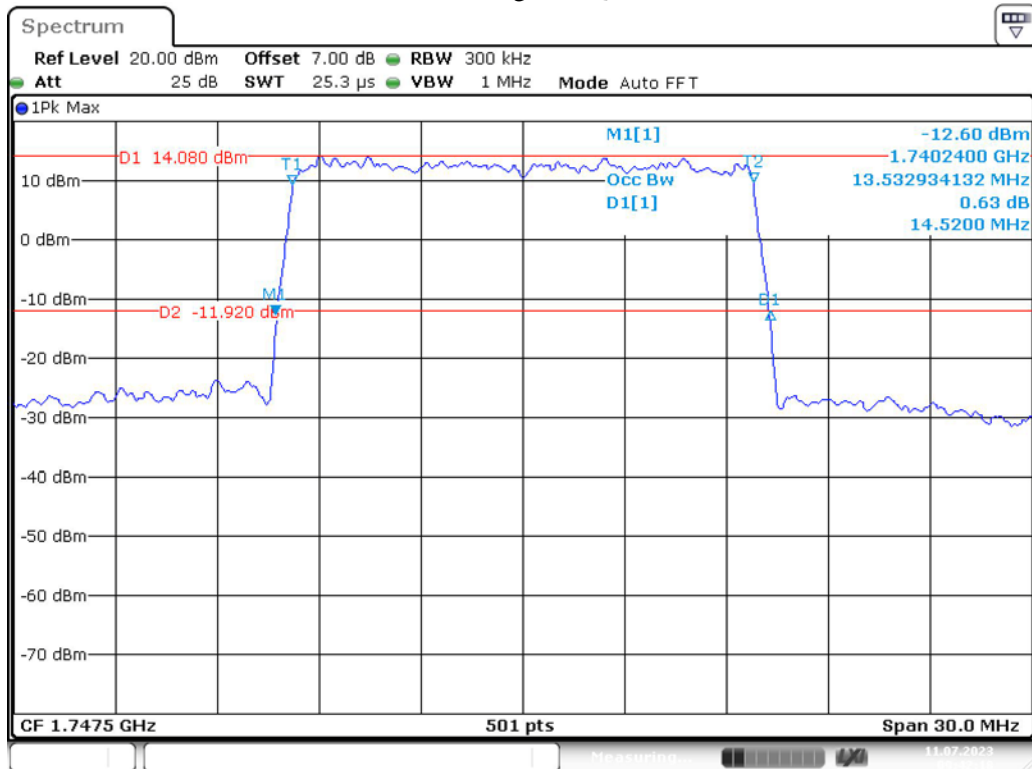

Band 4_15 MHz_High_16QAM_RB75#0