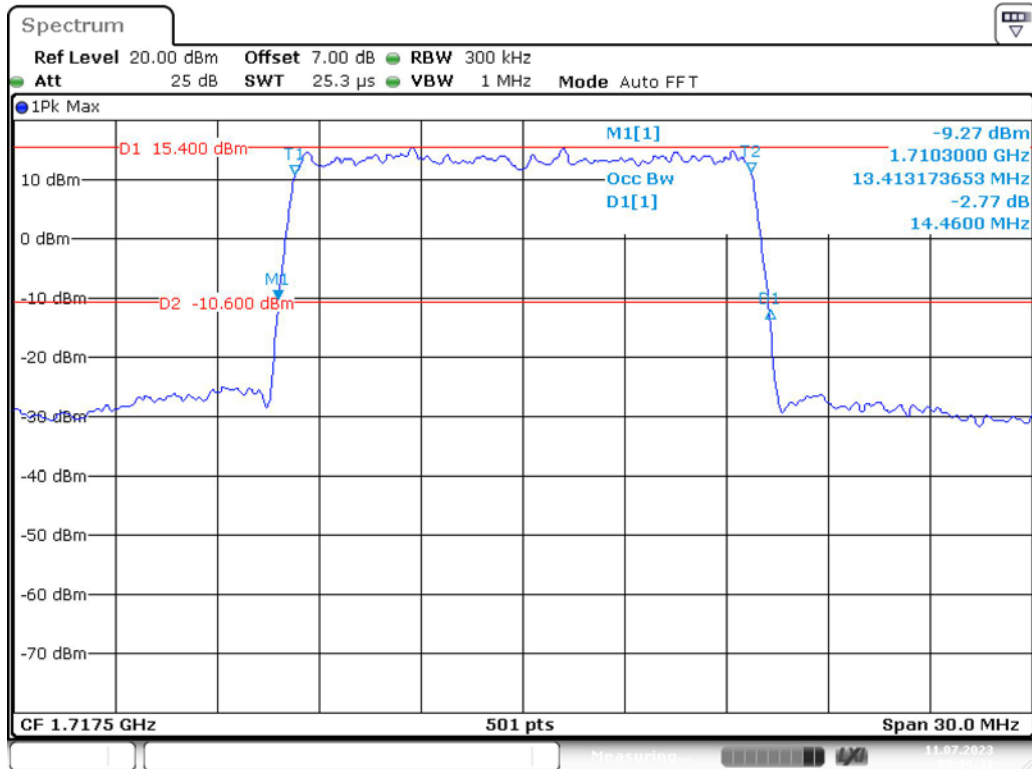

Band 4_15 MHz_Low_QPSK_RB75#0

Date: 11.JUL.2023 09:39:31