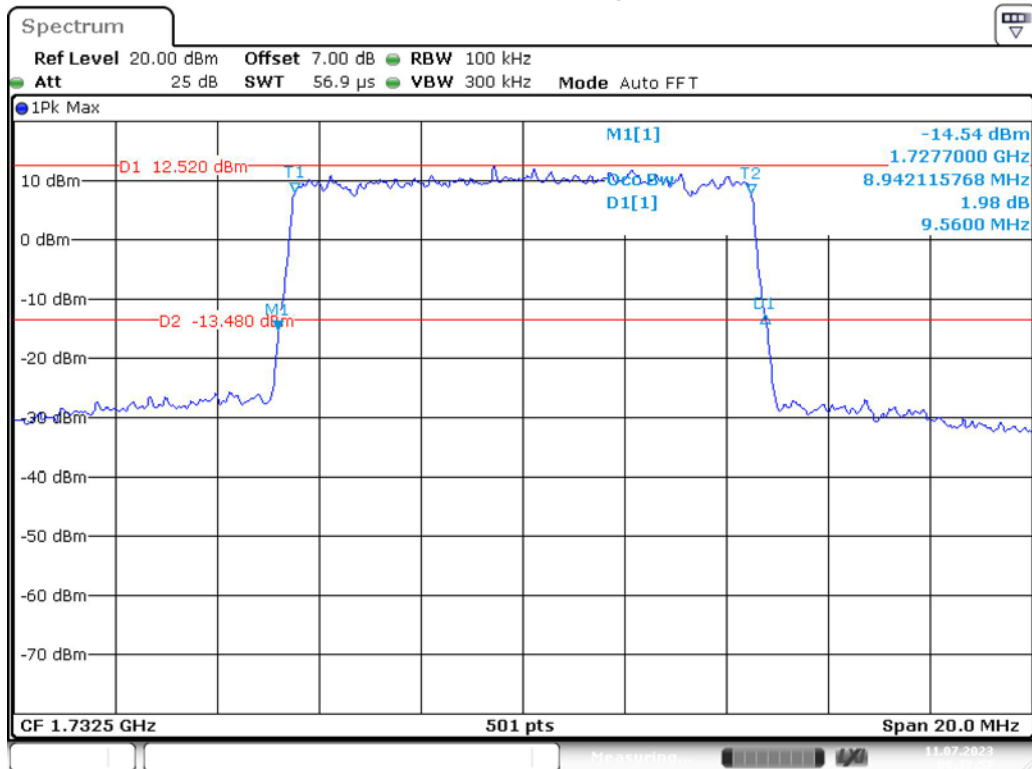

Band 4_10 MHz_Low_QPSK_RB50#0

Date: 11.JUL.2023 09:36:41

Band 4_10 MHz_Low_16QAM_RB50#0

Date: 11.JUL.2023 09:37:05

Band 4_10 MHz_Middle_QPSK_RB50#0

Band 4_10 MHz_Middle_16QAM_RB50#0

Band 4_10 MHz_High_QPSK_RB50#0