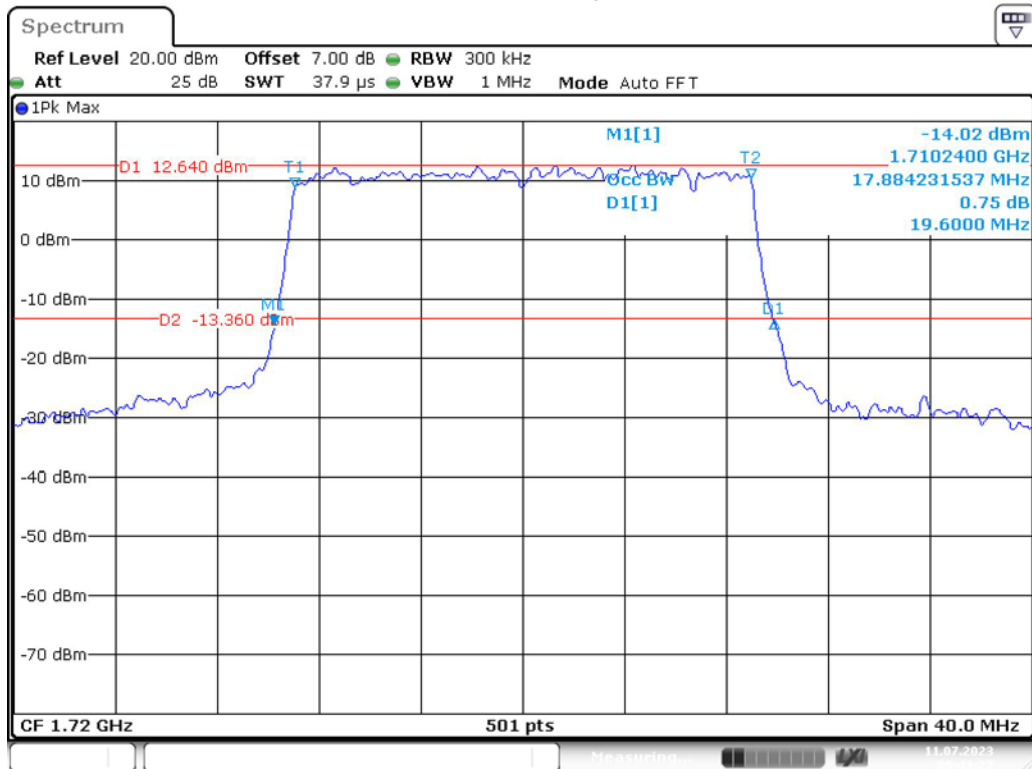

Band 4_15 MHz_Middle_16QAM_RB75#0

Band 4_15 MHz_High_QPSK_RB75#0

Band 4_15 MHz_High_16QAM_RB75#0

Band 4_20 MHz_Low_QPSK_RB100#0

Band 4_20 MHz_Low_16QAM_RB100#0

Band 4_20 MHz_Middle_QPSK_RB100#0

Band 4_20 MHz_Middle_16QAM_RB100#0

Band 4_20 MHz_High_QPSK_RB100#0

Date: 11.JUL.2023 09:45:22

Band 4_20 MHz_High_16QAM_RB100#0

Date: 11.JUL.2023 09:45:50