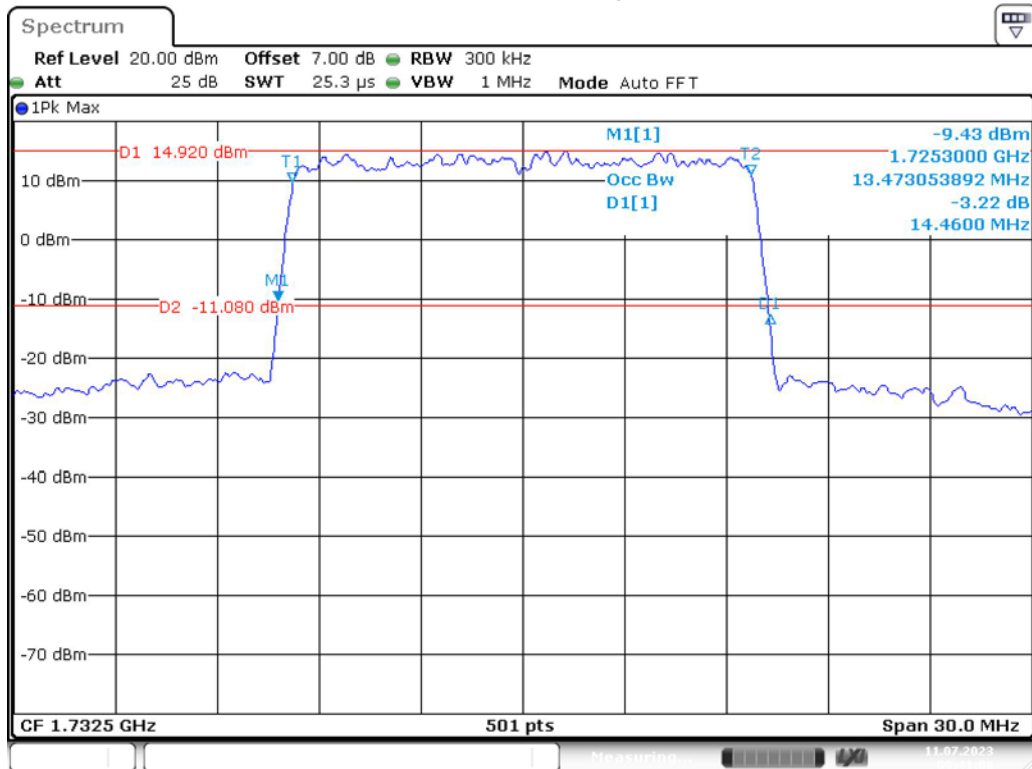

Band 4_15 MHz_Middle_16QAM_RB75#0