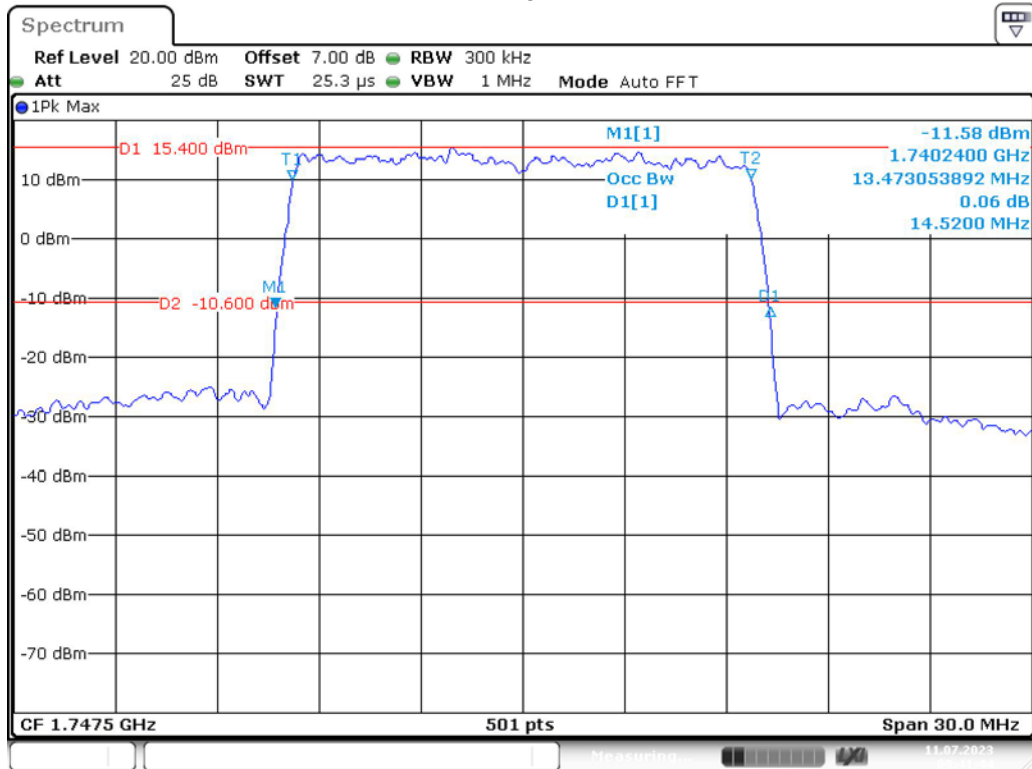

Band 4_15 MHz_High_QPSK_RB75#0