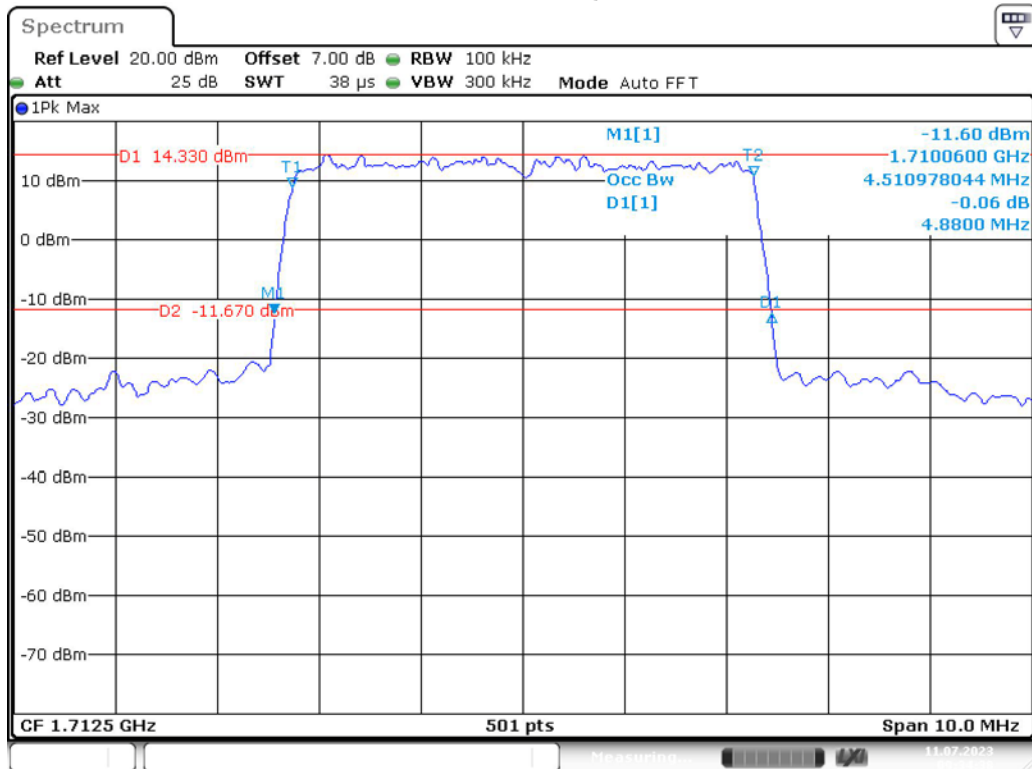

Band 4_3 MHz_Low_QPSK_RB15#0

Band 4_3 MHz_Low_16QAM_RB15#0

Band 4_3 MHz_Middle_QPSK_RB15#0

Band 4_3 MHz_Middle_16QAM_RB15#0

Band 4_3 MHz_High_QPSK_RB15#0

Band 4_3 MHz_High_16QAM_RB15#0

Band 4_5 MHz_Low_QPSK_RB25#0

Band 4_5 MHz_Low_16QAM_RB25#0

Band 4_5 MHz_Middle_QPSK_RB25#0

Band 4_5 MHz_Middle_16QAM_RB25#0

Band 4_5 MHz_High_QPSK_RB25#0

Date: 11.JUL.2023 09:35:49

Band 4_5 MHz_High_16QAM_RB25#0

Date: 11.JUL.2023 09:36:16