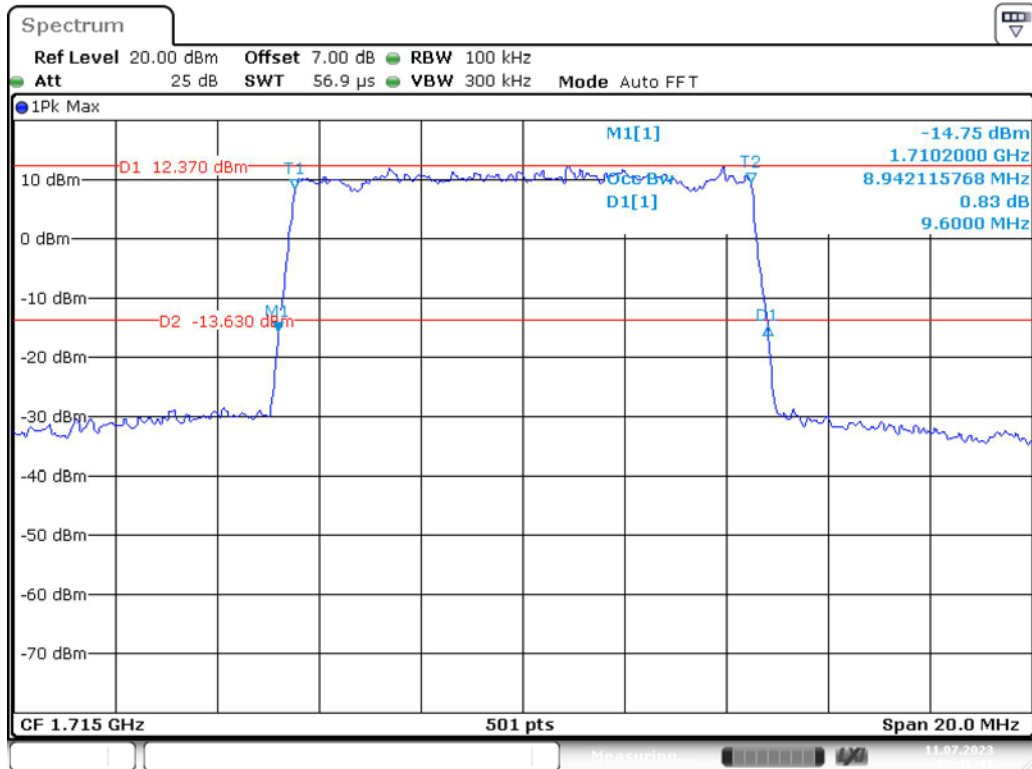

Band 4_10 MHz_Low_QPSK_RB50#0

Date: 11.JUL.2023 09:36:41