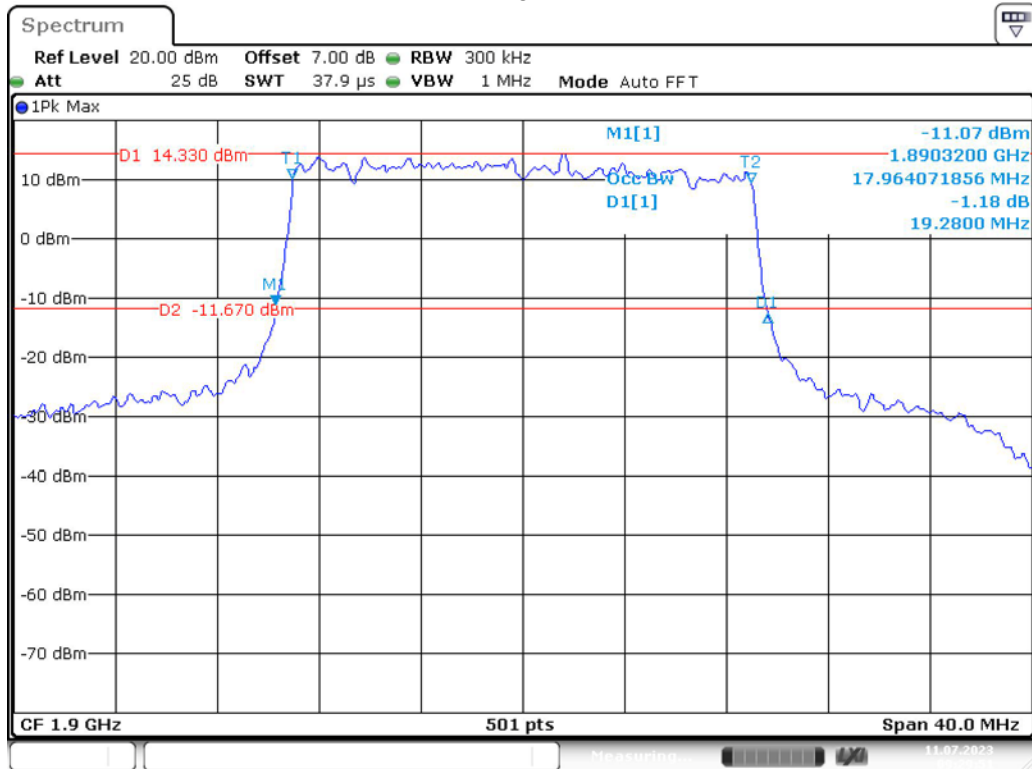

Band 2_20 MHz_Low_QPSK_RB100#0

Band 2_20 MHz_Low_16QAM_RB100#0

Band 2_20 MHz_Middle_QPSK_RB100#0

Band 2_20 MHz_Middle_16QAM_RB100#0

Band 2_20 MHz_High_QPSK_RB100#0

Band 2_20 MHz_High_16QAM_RB100#0

Band 4_1.4 MHz_Low_QPSK_RB6#0