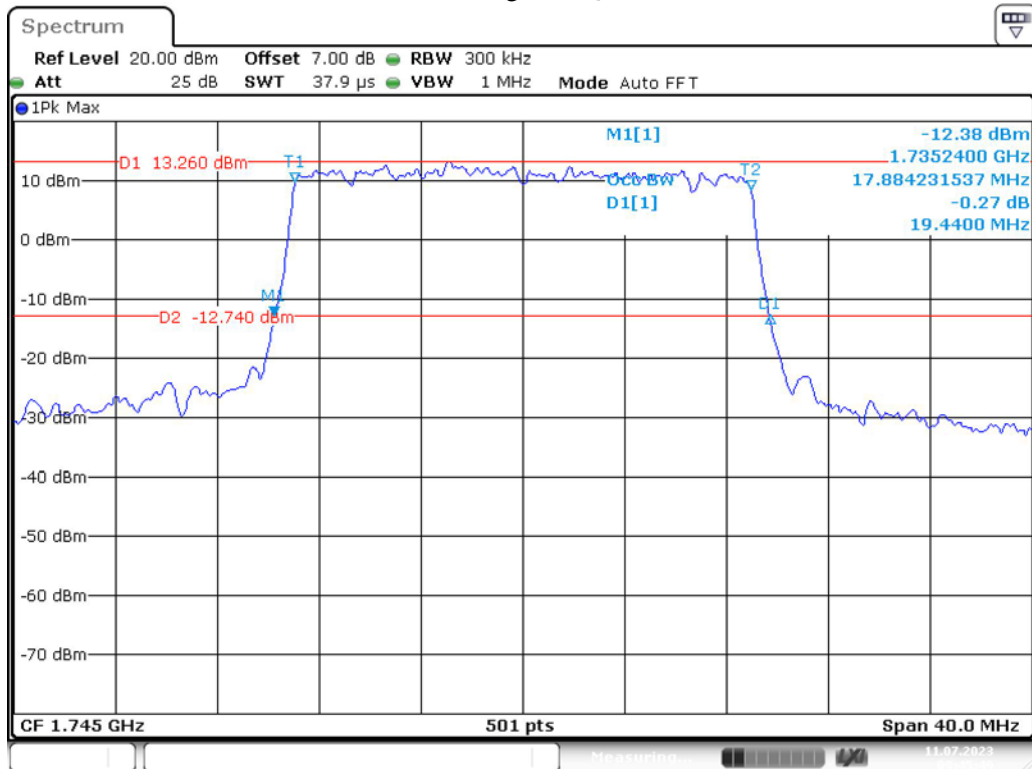

Band 4_15 MHz_Middle_16QAM_RB75#0

Band 4_15 MHz_High_QPSK_RB75#0

Band 4_15 MHz_High_16QAM_RB75#0

Band 4_20 MHz_Low_QPSK_RB100#0

Band 4_20 MHz_Low_16QAM_RB100#0

Band 4_20 MHz_Middle_QPSK_RB100#0

Band 4_20 MHz_Middle_16QAM_RB100#0

Band 4_20 MHz_High_QPSK_RB100#0

Date: 11.JUL.2023 09:45:22

Band 4_20 MHz_High_16QAM_RB100#0

Date: 11.JUL.2023 09:45:50