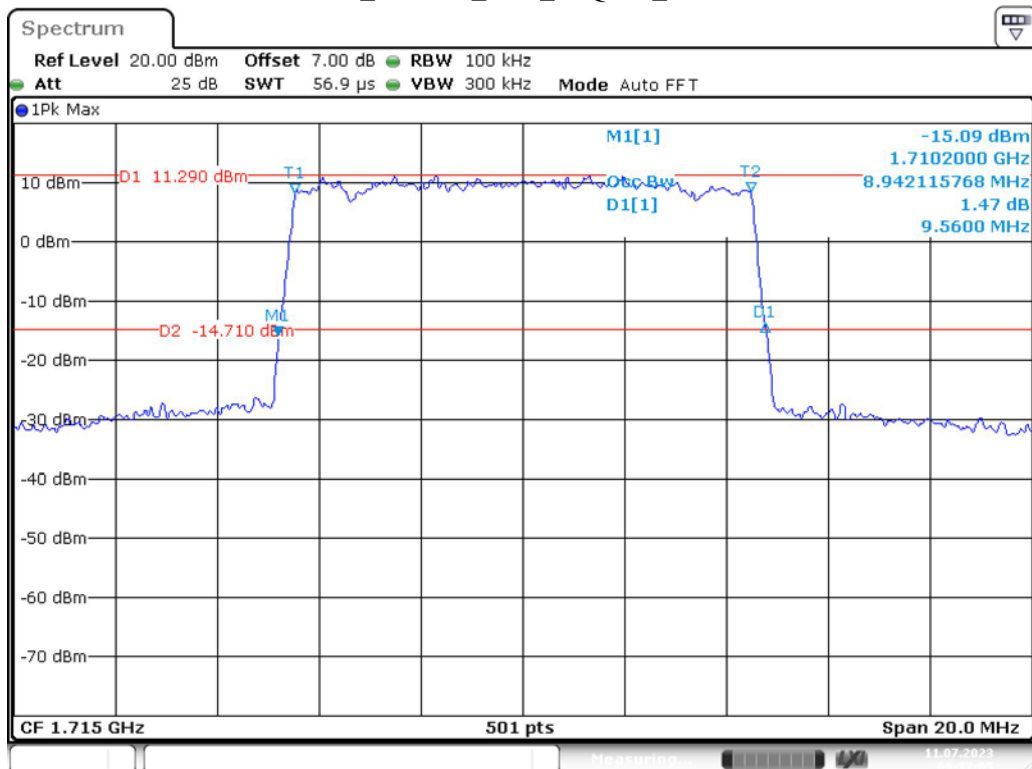

Band 4_5 MHz_Low_16QAM_RB25#0

Band 4_5 MHz_Middle_QPSK_RB25#0

Band 4_5 MHz_Middle_16QAM_RB25#0

Band 4_5 MHz_High_QPSK_RB25#0

Date: 11.JUL.2023 09:35:49

Band 4_5 MHz_High_16QAM_RB25#0

Date: 11.JUL.2023 09:36:16

Band 4_10 MHz_Low_QPSK_RB50#0

Date: 11.JUL.2023 09:36:41

Band 4_10 MHz_Low_16QAM_RB50#0

Date: 11.JUL.2023 09:37:05

Band 4_10 MHz_Middle_QPSK_RB50#0

Band 4_10 MHz_Middle_16QAM_RB50#0

Band 4_10 MHz_High_QPSK_RB50#0