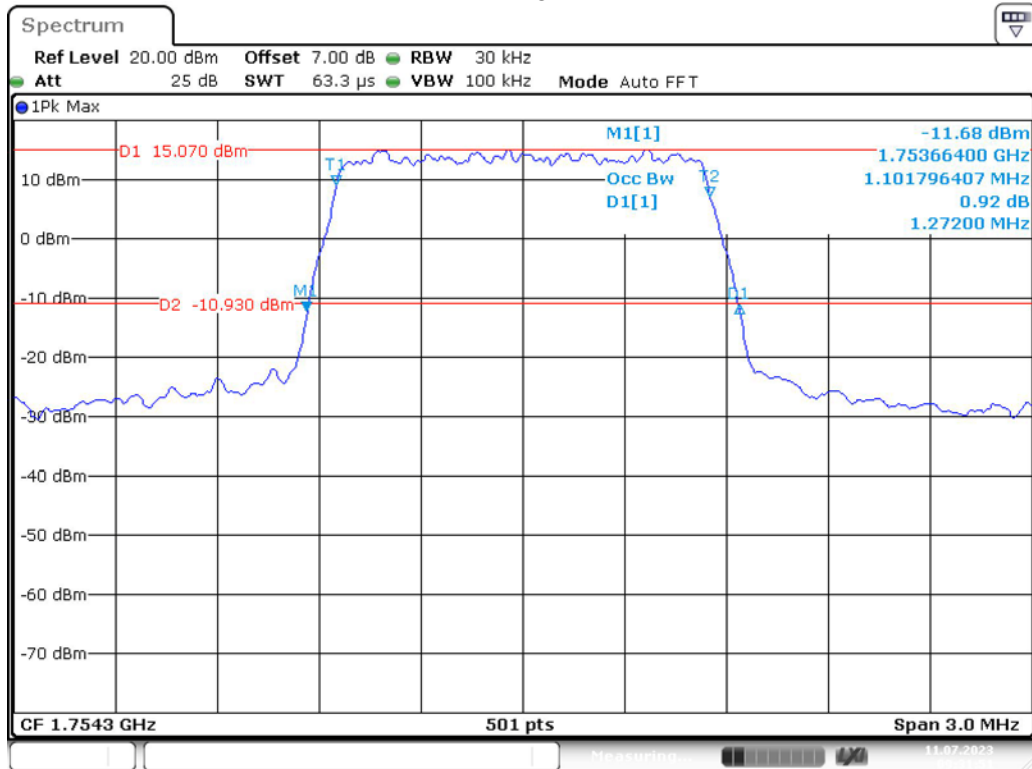

Band 2_20 MHz_Low_QPSK_RB100#0

Band 2_20 MHz_Low_16QAM_RB100#0

Band 2_20 MHz_Middle_QPSK_RB100#0

Band 2_20 MHz_Middle_16QAM_RB100#0

Band 2_20 MHz_High_QPSK_RB100#0

Band 2_20 MHz_High_16QAM_RB100#0

Band 4_1.4 MHz_Low_QPSK_RB6#0

Date: 11.JUL.2023 09:30:49

Band 4_1.4 MHz_Low_16QAM_RB6#0

Date: 11.JUL.2023 09:31:03

Band 4_1.4 MHz_Middle_QPSK_RB6#0

Band 4_1.4 MHz_Middle_16QAM_RB6#0

Band 4_1.4 MHz_High_QPSK_RB6#0

Band 4_1.4 MHz_High_16QAM_RB6#0

Band 4_3 MHz_Low_QPSK_RB15#0

Band 4_3 MHz_Low_16QAM_RB15#0

Band 4_3 MHz_Middle_QPSK_RB15#0

Band 4_3 MHz_Middle_16QAM_RB15#0

Band 4_3 MHz_High_QPSK_RB15#0

Band 4_3 MHz_High_16QAM_RB15#0

Band 4_5 MHz_Low_QPSK_RB25#0