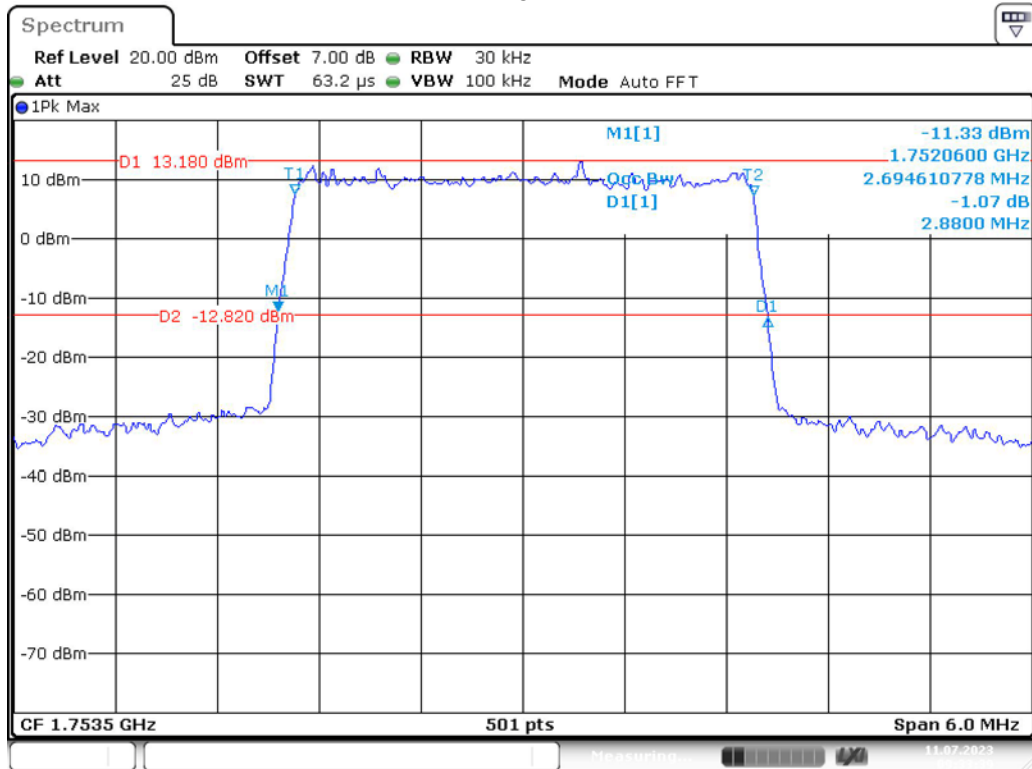

Band 4_3 MHz_Low_QPSK_RB15#0

Band 4_3 MHz_Low_16QAM_RB15#0

Band 4_3 MHz_Middle_QPSK_RB15#0

Band 4_3 MHz_Middle_16QAM_RB15#0

Band 4_3 MHz_High_QPSK_RB15#0

Band 4_3 MHz_High_16QAM_RB15#0

Band 4_5 MHz_Low_QPSK_RB25#0