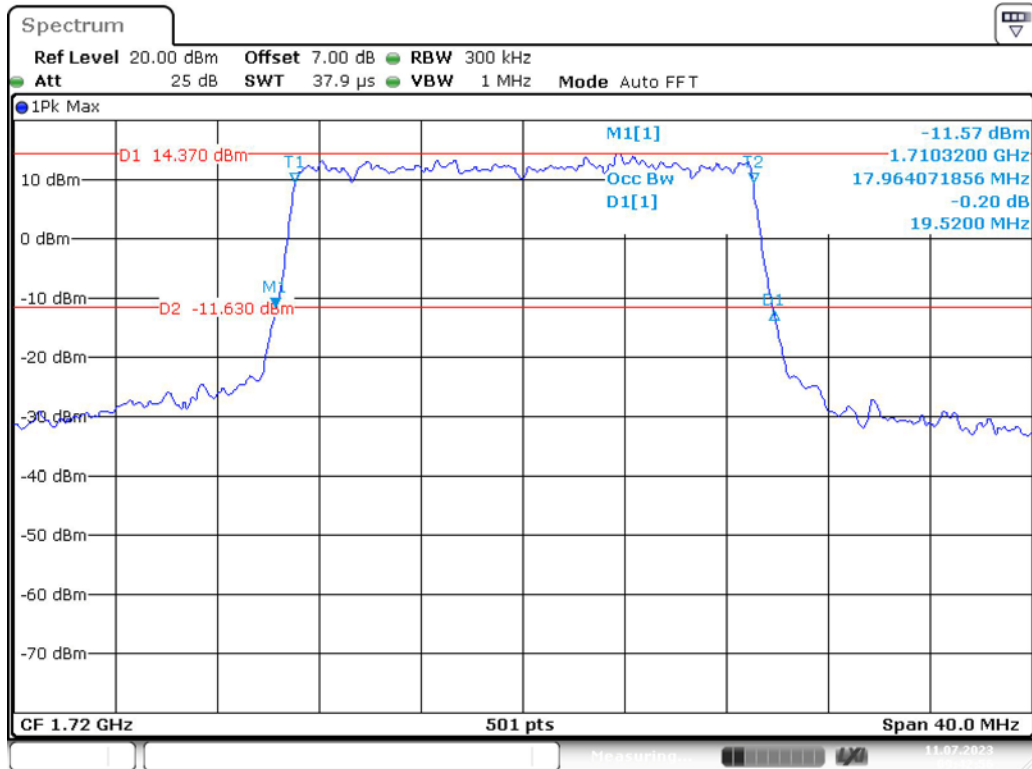

Band 4_15 MHz_Middle_16QAM_RB75#0

Band 4_15 MHz_High_QPSK_RB75#0

Band 4_15 MHz_High_16QAM_RB75#0

Band 4_20 MHz_Low_QPSK_RB100#0

Band 4_20 MHz_Low_16QAM_RB100#0

Band 4_20 MHz_Middle_QPSK_RB100#0

Band 4_20 MHz_Middle_16QAM_RB100#0

Band 4_20 MHz_High_QPSK_RB100#0

Date: 11.JUL.2023 09:45:22

Band 4_20 MHz_High_16QAM_RB100#0

Date: 11.JUL.2023 09:45:50