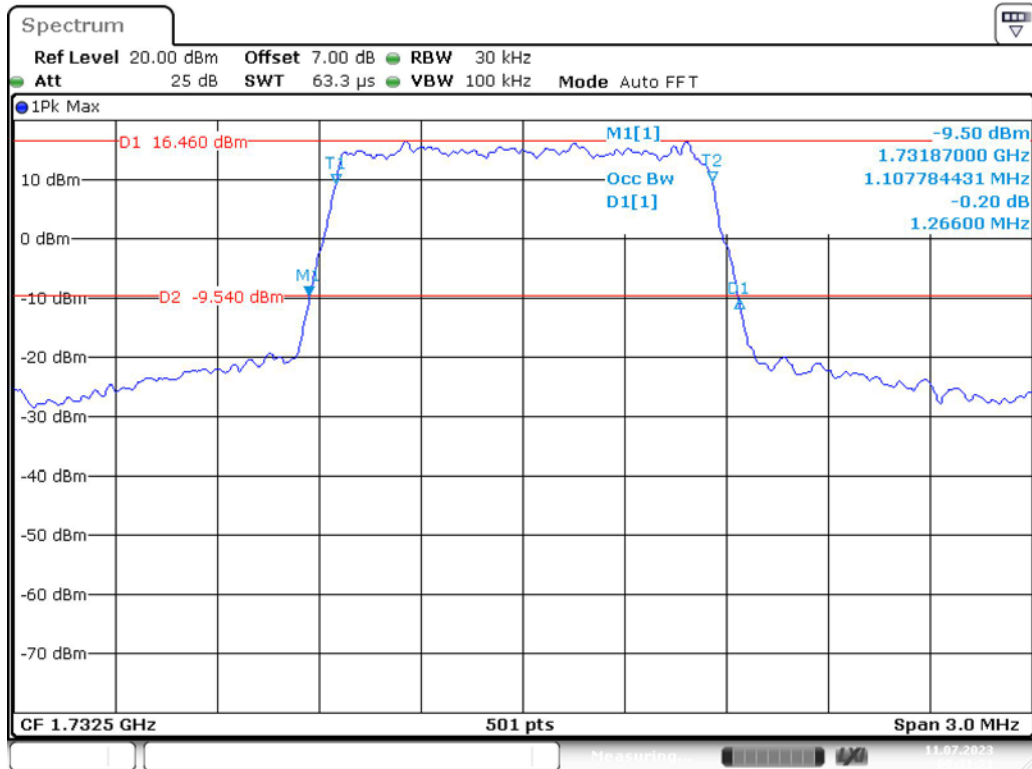

Band 4_1.4 MHz_Middle_QPSK_RB6#0