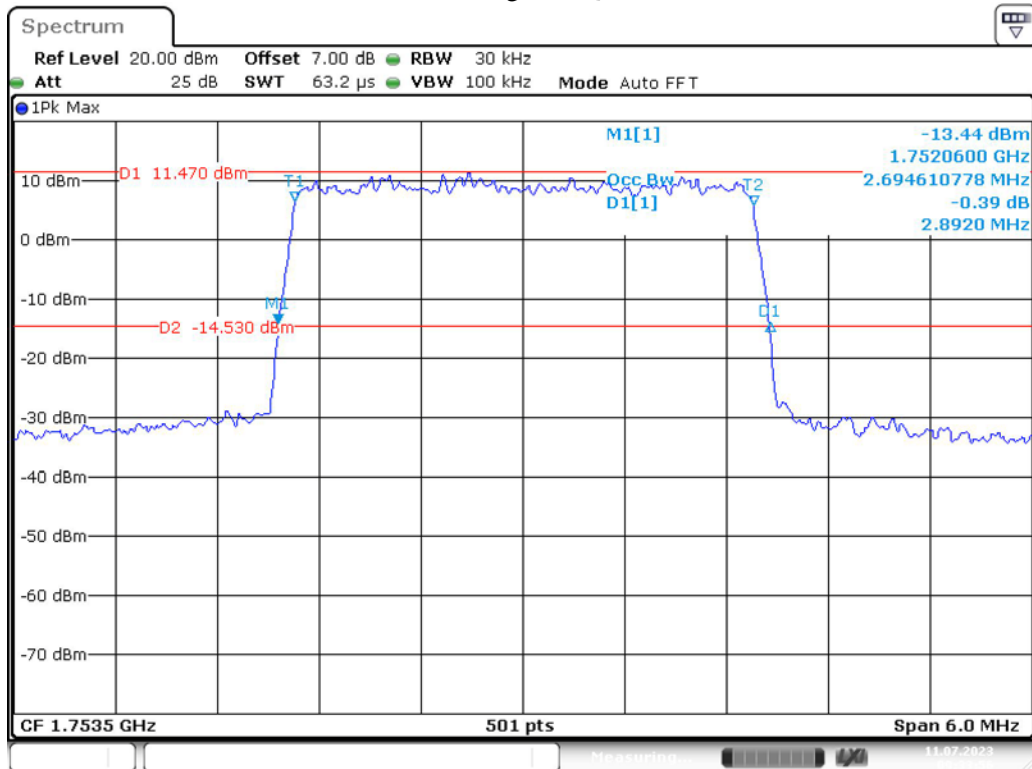

Band 4_3 MHz_Low_QPSK_RB15#0

Band 4_3 MHz_Low_16QAM_RB15#0

Band 4_3 MHz_Middle_QPSK_RB15#0

Band 4_3 MHz_Middle_16QAM_RB15#0

Band 4_3 MHz_High_QPSK_RB15#0

Band 4_3 MHz_High_16QAM_RB15#0

Band 4_5 MHz_Low_QPSK_RB25#0