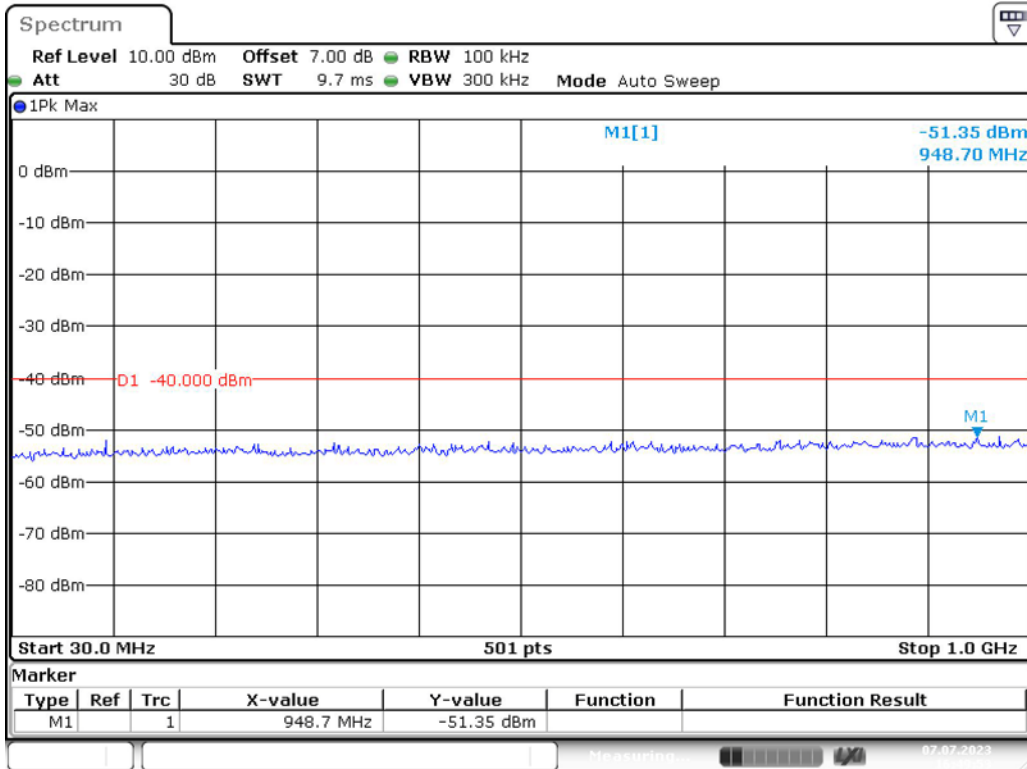

Band 40(2305MHz-2315MHz)_10 MHz_Middle_QPSK_RB50#0_1(30MHz-1GHz)

Date: 7.JUL.2023 16:49:52