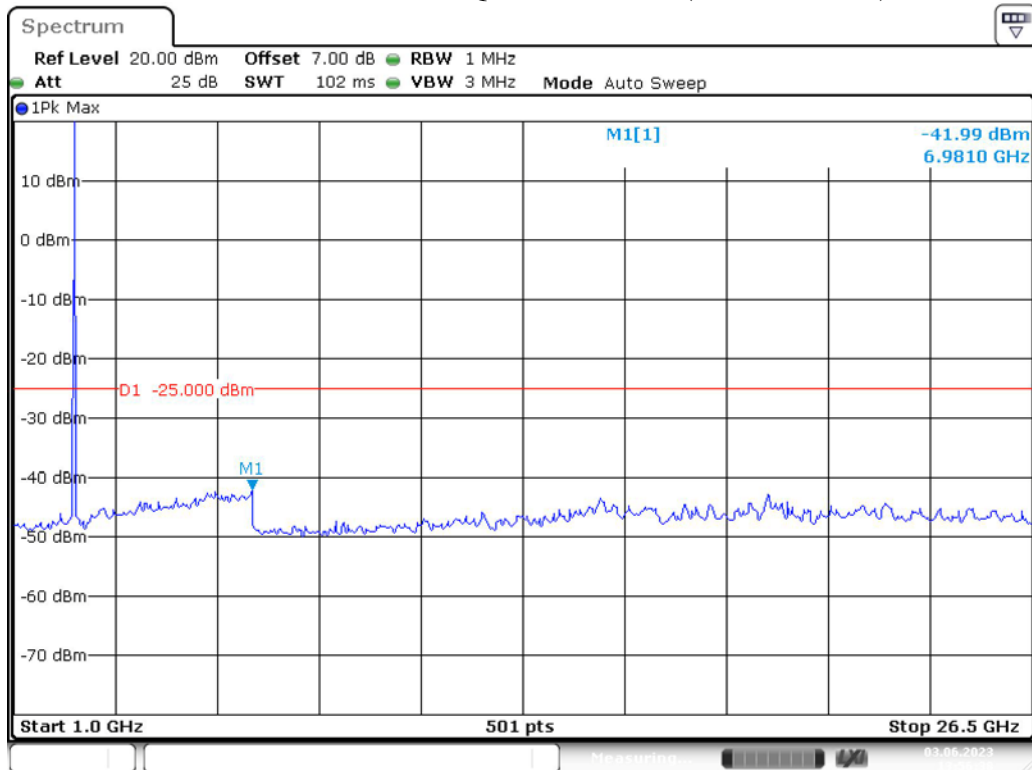

Band 7_10 MHz_Middle_QPSK_RB50#0_2(1GHz-26.5GHz)

Date: 3.JUN.2023 13:56:39