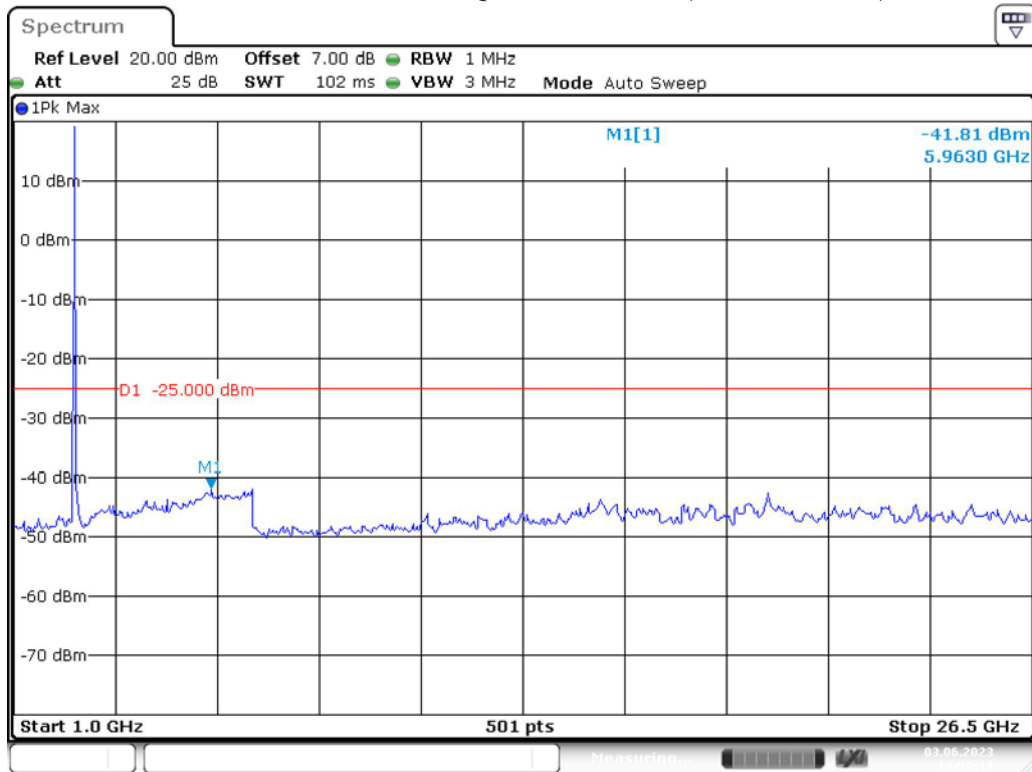

Date: 3.JUN.2023 13:57:35

Band 7_15 MHz_Low_QPSK_RB75#0_1(30MHz-1GHz)

Band 7_15 MHz_Low_QPSK_RB75#0_2(1GHz-26.5GHz)

Band 7_15 MHz_Middle_QPSK_RB75#0_1(30MHz-1GHz)

Band 7_15 MHz_Middle_QPSK_RB75#0_2(1GHz-26.5GHz)