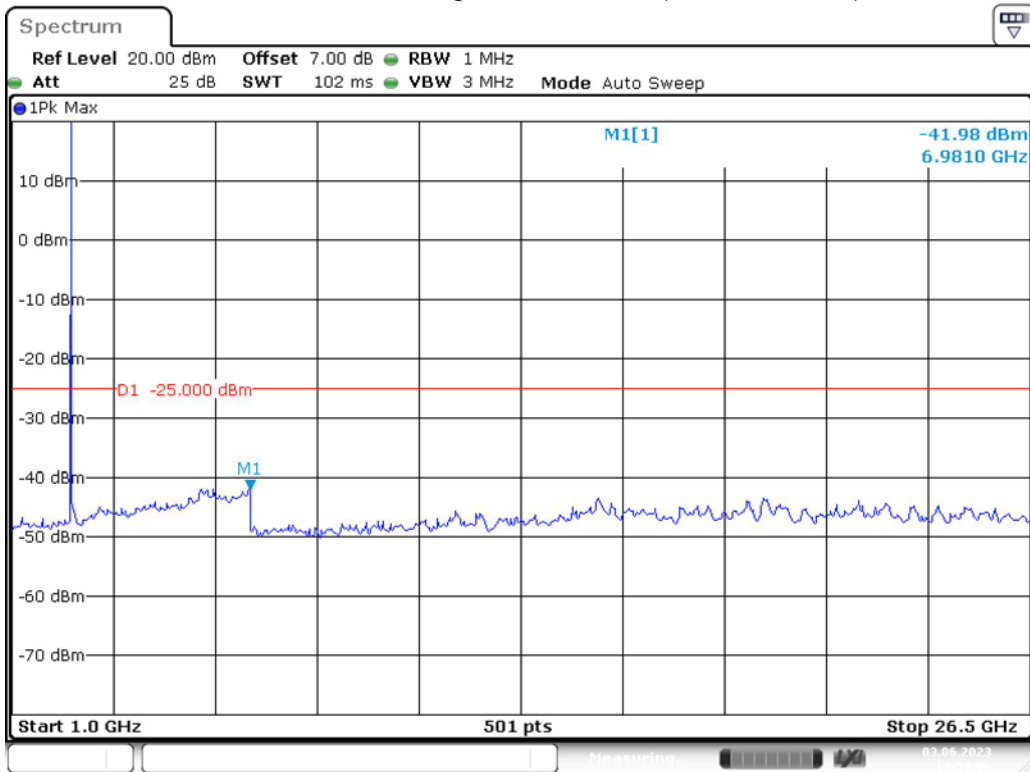

Band 5_10 MHz_High_QPSK_RB50#0_2(1GHz-10GHz)

Band 7_5 MHz_Low_QPSK_RB25#0_1(30MHz-1GHz)

Date: 3.JUN.2023 13:52:42

Band 7_5 MHz_Low_QPSK_RB25#0_2(1GHz-26.5GHz)

Date: 3.JUN.2023 13:53:07

Band 7_5 MHz_Middle_QPSK_RB25#0_1(30MHz-1GHz)