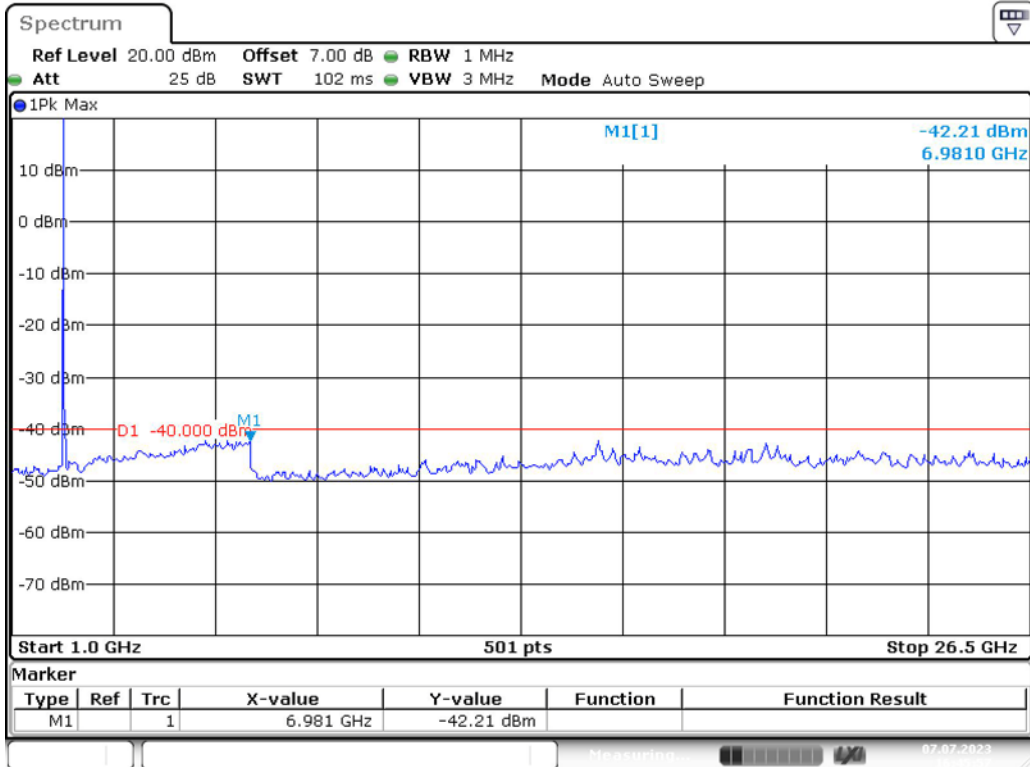

Band 40(2305MHz-2315MHz)_5 MHz_Low_QPSK_RB25#0_2(1GHz-26.5GHz)