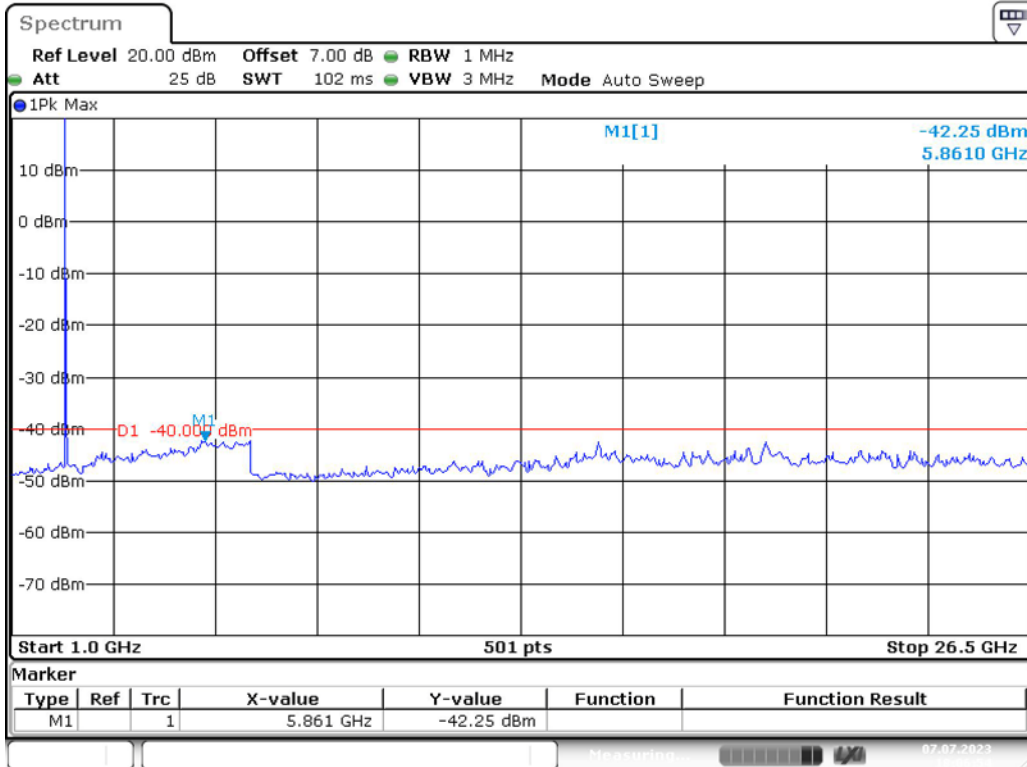

Band 40(2350MHz-2360MHz)_5 MHz_Low_QPSK_RB25#0_2(1GHz-26.5GHz)

Date: 7.JUL.2023 18:06:54