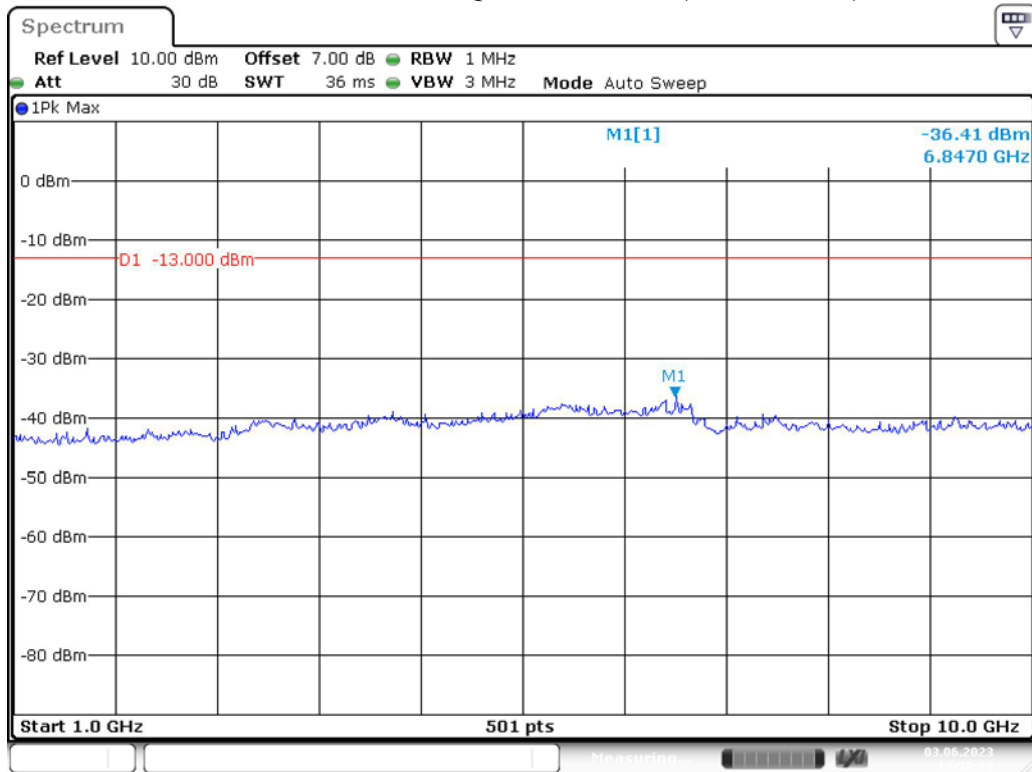

Band 5_10 MHz_Low_QPSK_RB50#0_1(30MHz-1GHz)

Band 5_10 MHz_Low_QPSK_RB50#0_2(1GHz-10GHz)

Band 5_10 MHz_Middle_QPSK_RB50#0_1(30MHz-1GHz)

Band 5_10 MHz_Middle_QPSK_RB50#0_2(1GHz-10GHz)

Band 5_10 MHz_High_QPSK_RB50#0_1(30MHz-1GHz)