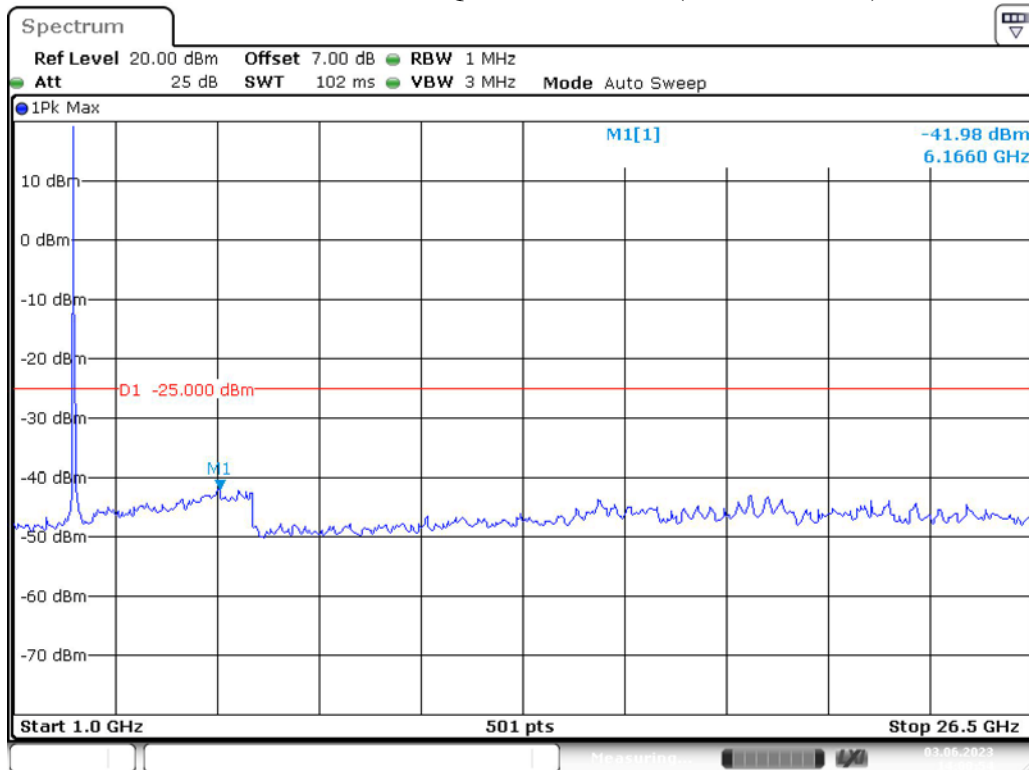

Band 7_20 MHz_Low_QPSK_RB100#0_2(1GHz-26.5GHz)

Date: 3.JUN.2023 14:00:55