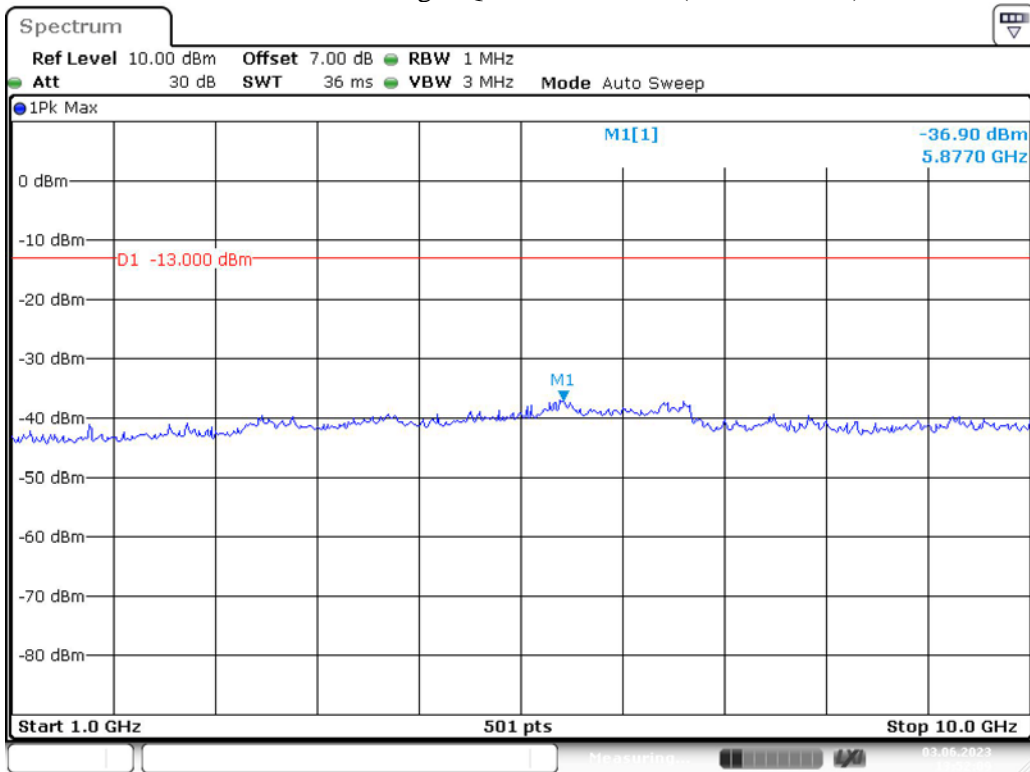

Band 5_10 MHz_High_QPSK_RB50#0_2(1GHz-10GHz)