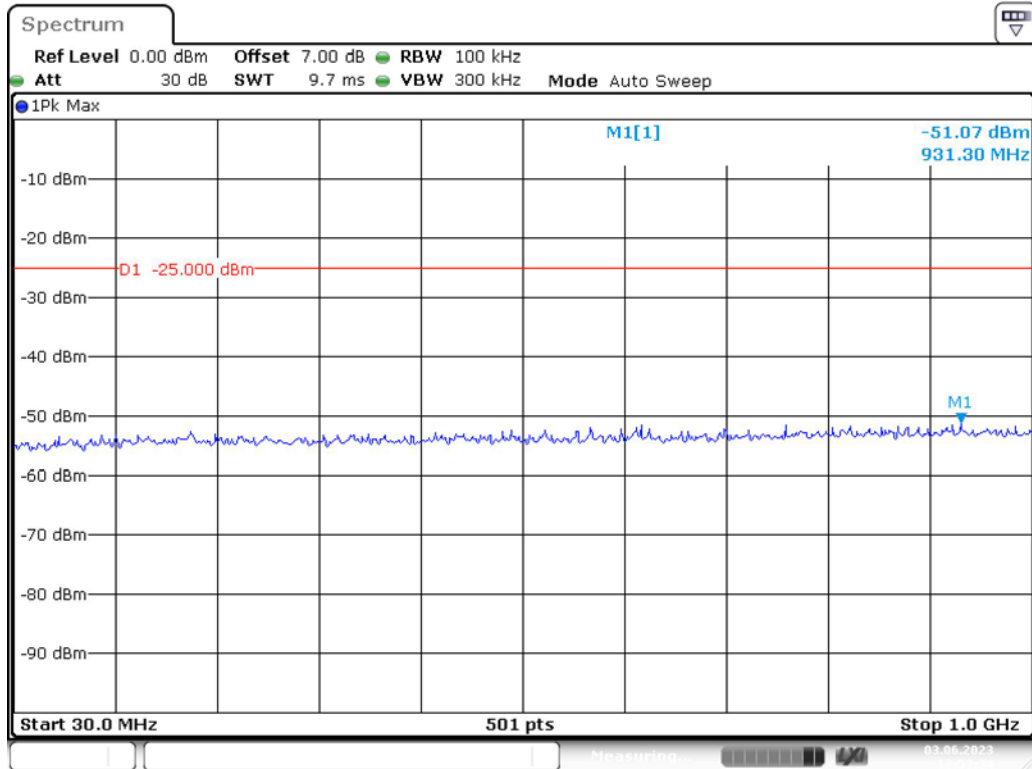

Band 7_5 MHz_Middle_QPSK_RB25#0_1(30MHz-1GHz)

Date: 3.JUN.2023 13:53:35