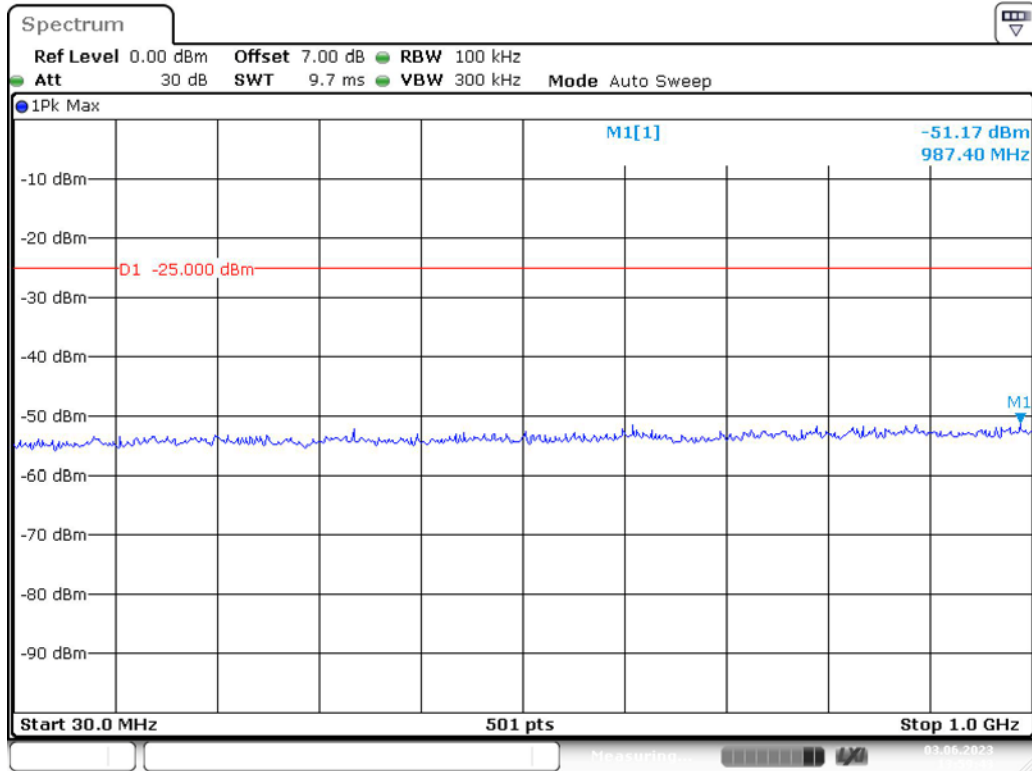

Band 7_15 MHz_High_QPSK_RB75#0_1(30MHz-1GHz)

Date: 3.JUN.2023 13:59:43