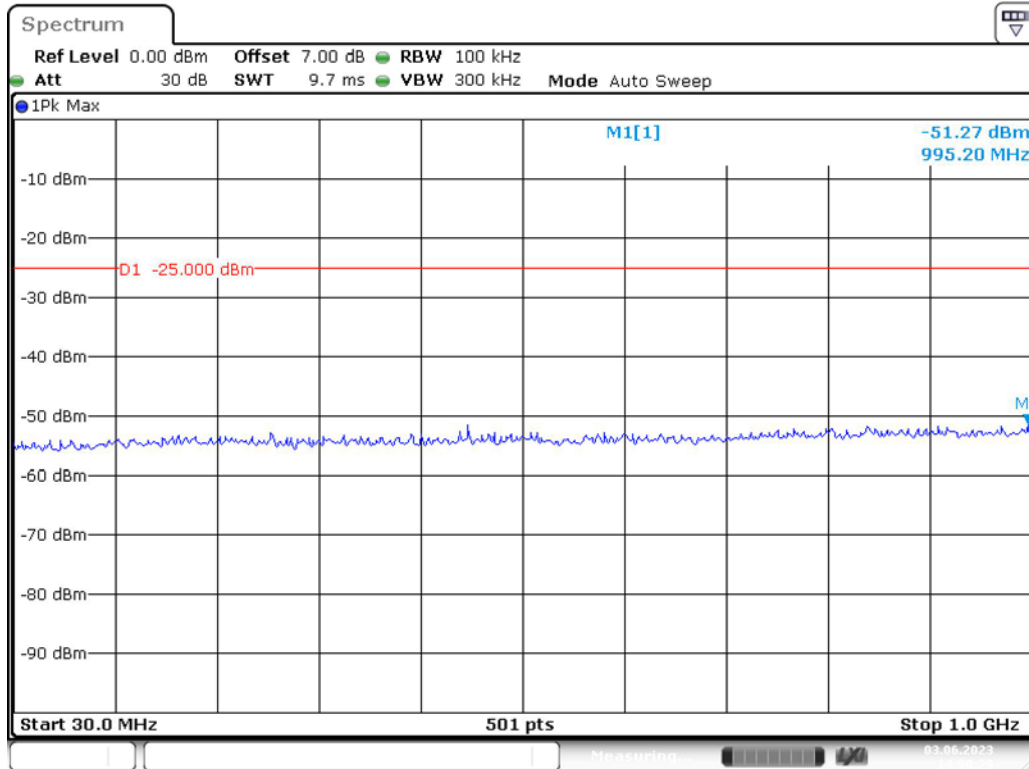

Band 7_15 MHz_High_QPSK_RB75#0_1(30MHz-1GHz)

Date: 3.JUN.2023 13:59:43

Band 7_15 MHz_High_QPSK_RB75#0_2(1GHz-26.5GHz)

Date: 3.JUN.2023 14:00:02

Band 7_20 MHz_Low_QPSK_RB100#0_1(30MHz-1GHz)

Date: 3.JUN.2023 14:00:30