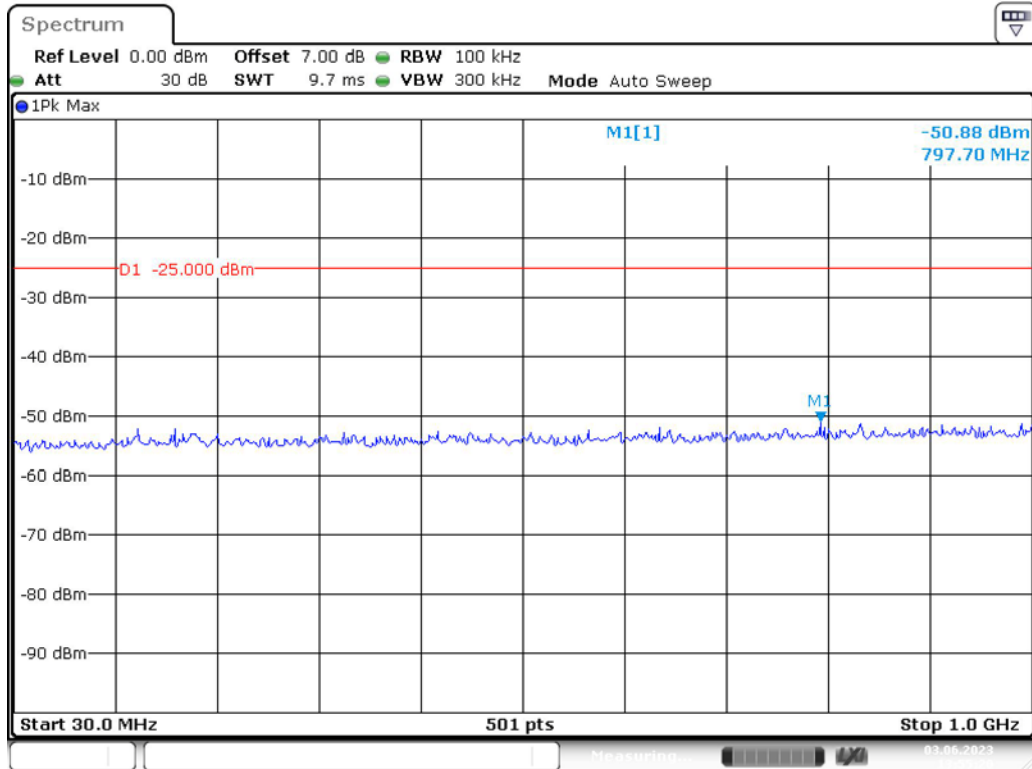

Band 7_10 MHz_Low_QPSK_RB50#0_1(30MHz-1GHz)

Date: 3.JUN.2023 13:55:20