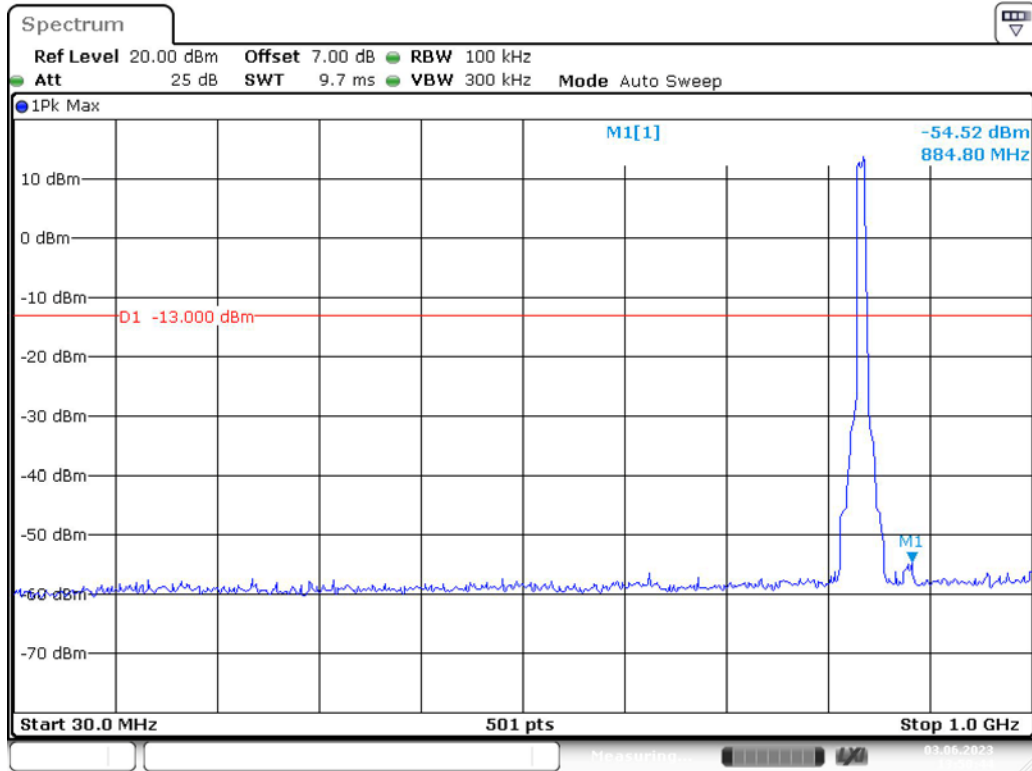

Band 5_10 MHz_Low_QPSK_RB50#0_1(30MHz-1GHz)

Band 5_10 MHz_Low_QPSK_RB50#0_2(1GHz-10GHz)

Band 5_10 MHz_Middle_QPSK_RB50#0_1(30MHz-1GHz)

Band 5_10 MHz_Middle_QPSK_RB50#0_2(1GHz-10GHz)

Band 5_10 MHz_High_QPSK_RB50#0_1(30MHz-1GHz)