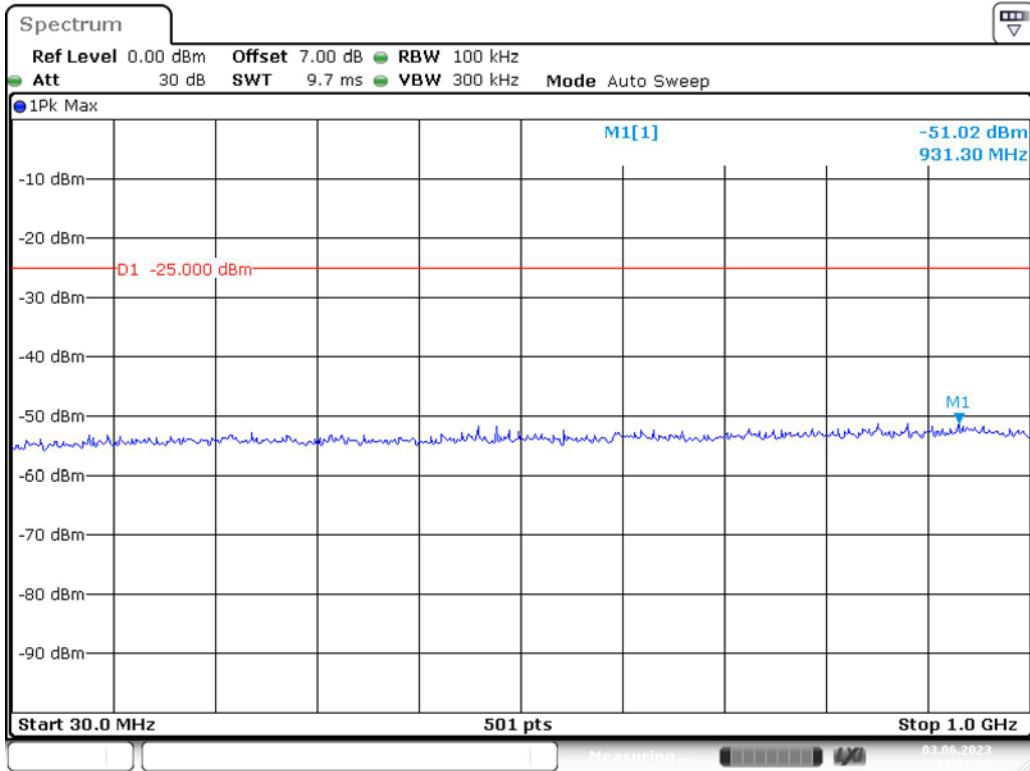

Band 7_20 MHz_Middle_QPSK_RB100#0_1(30MHz-1GHz)

Date: 3.JUN.2023 14:01:26