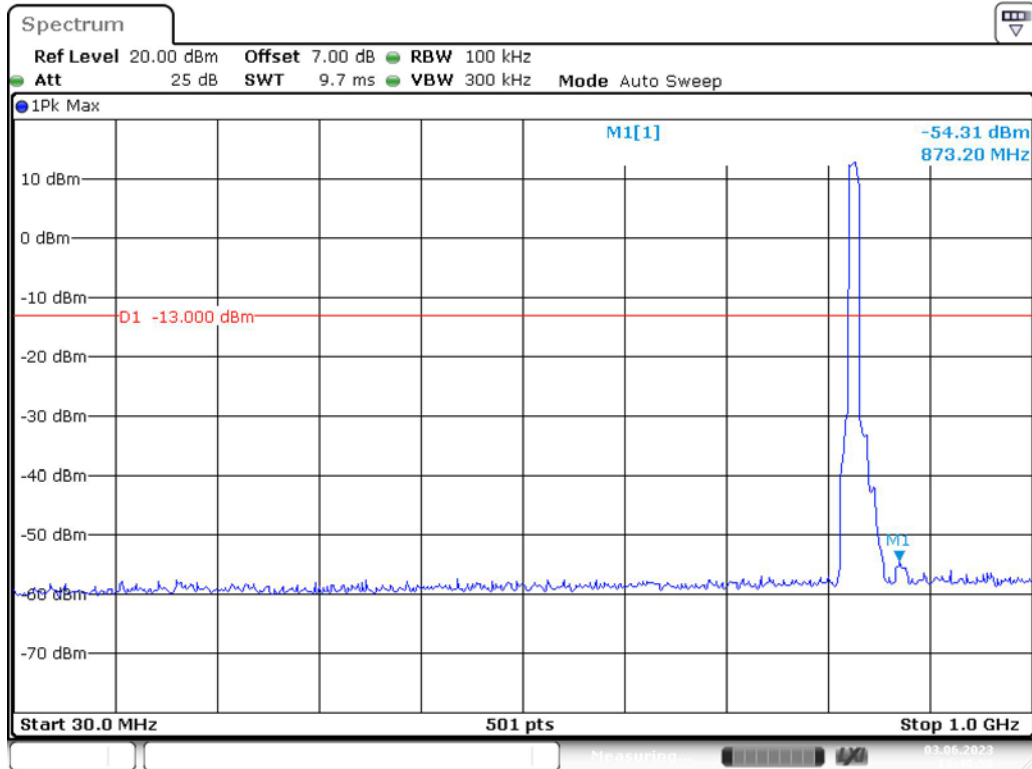

Band 5_10 MHz_Low_QPSK_RB50#0_1(30MHz-1GHz)

Band 5_10 MHz_Low_QPSK_RB50#0_2(1GHz-10GHz)

Band 5_10 MHz_Middle_QPSK_RB50#0_1(30MHz-1GHz)

Band 5_10 MHz_Middle_QPSK_RB50#0_2(1GHz-10GHz)

Band 5_10 MHz_High_QPSK_RB50#0_1(30MHz-1GHz)