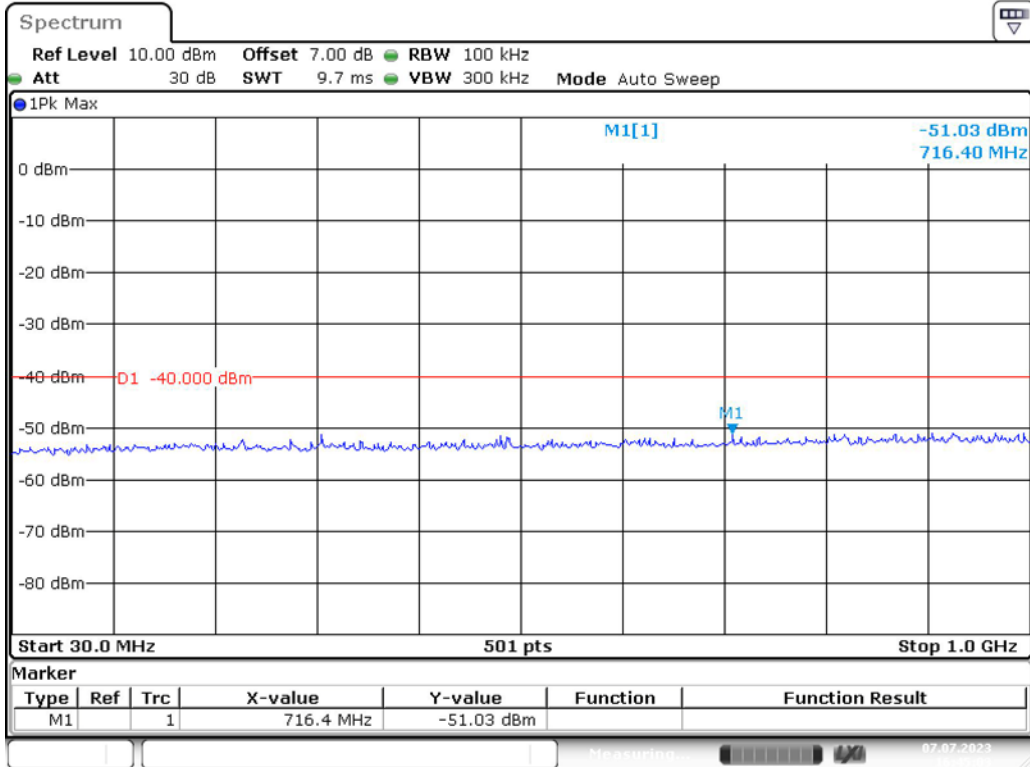

Band 7_20 MHz_High_QPSK_RB100#0_1(30MHz-1GHz)

Date: 3.JUN.2023 14:02:19

Band 7_20 MHz_High_QPSK_RB100#0_2(1GHz-26.5GHz)

Date: 3.JUN.2023 14:02:41

Band 40(2305MHz-2315MHz)_5 MHz_Low_QPSK_RB25#0_1(30MHz-1GHz)