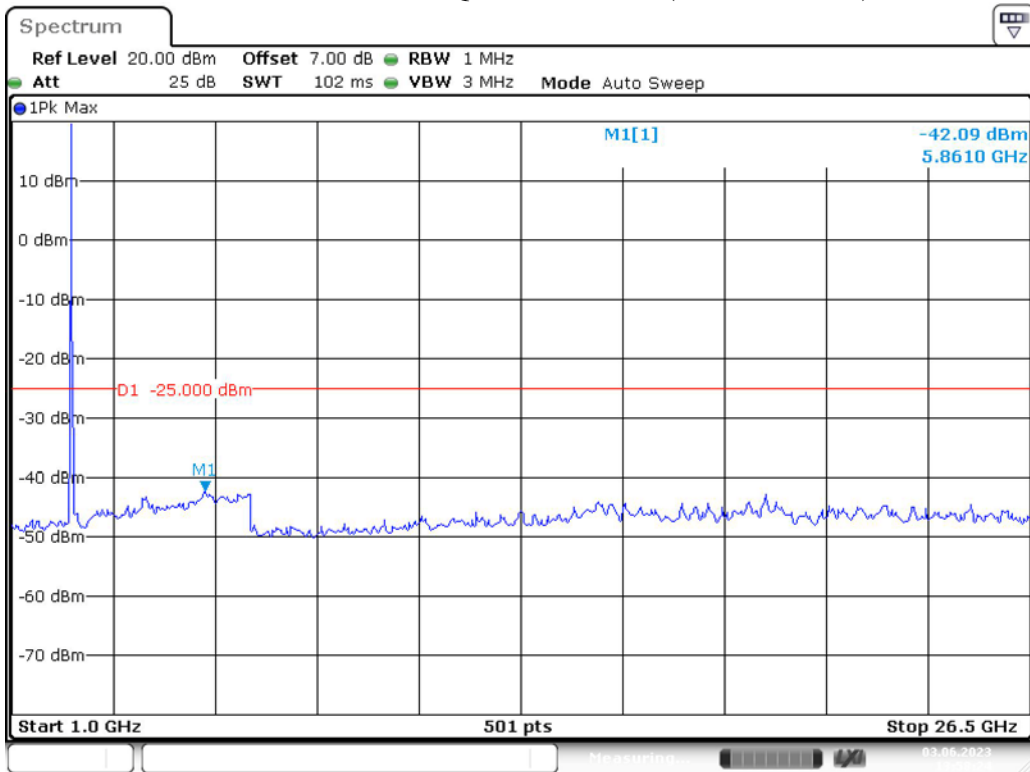

Band 7_15 MHz_Low_QPSK_RB75#0_2(1GHz-26.5GHz)