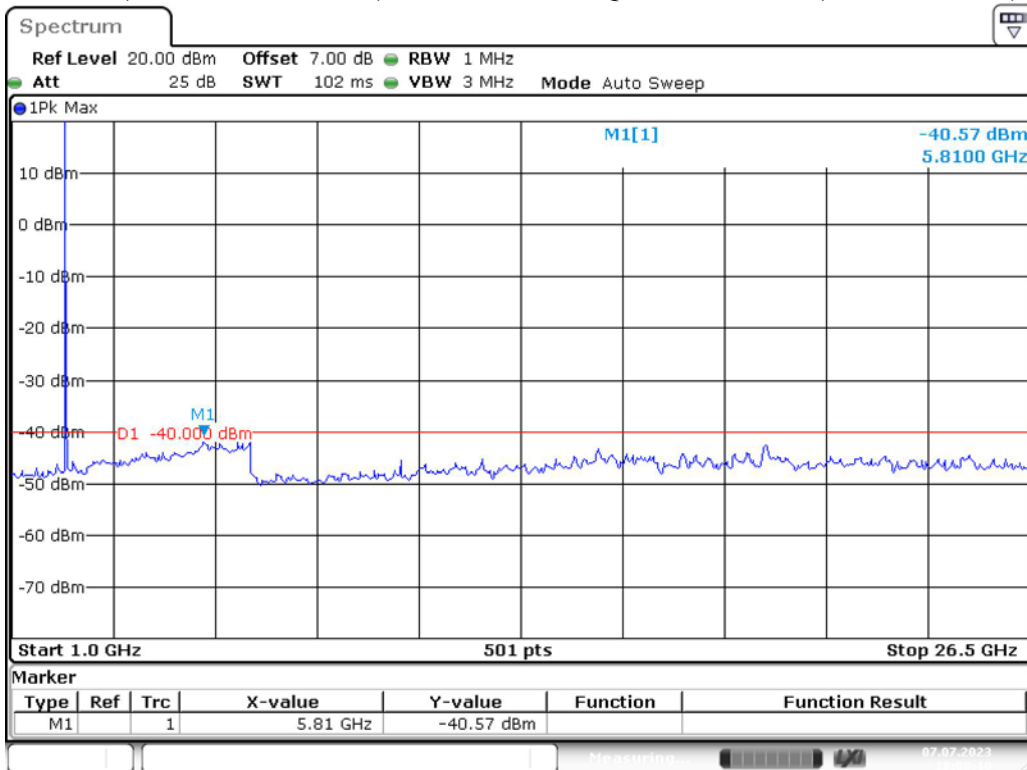

Band 40(2350MHz-2360MHz)_5 MHz_Middle_QPSK_RB25#0_2(1GHz-26.5GHz)