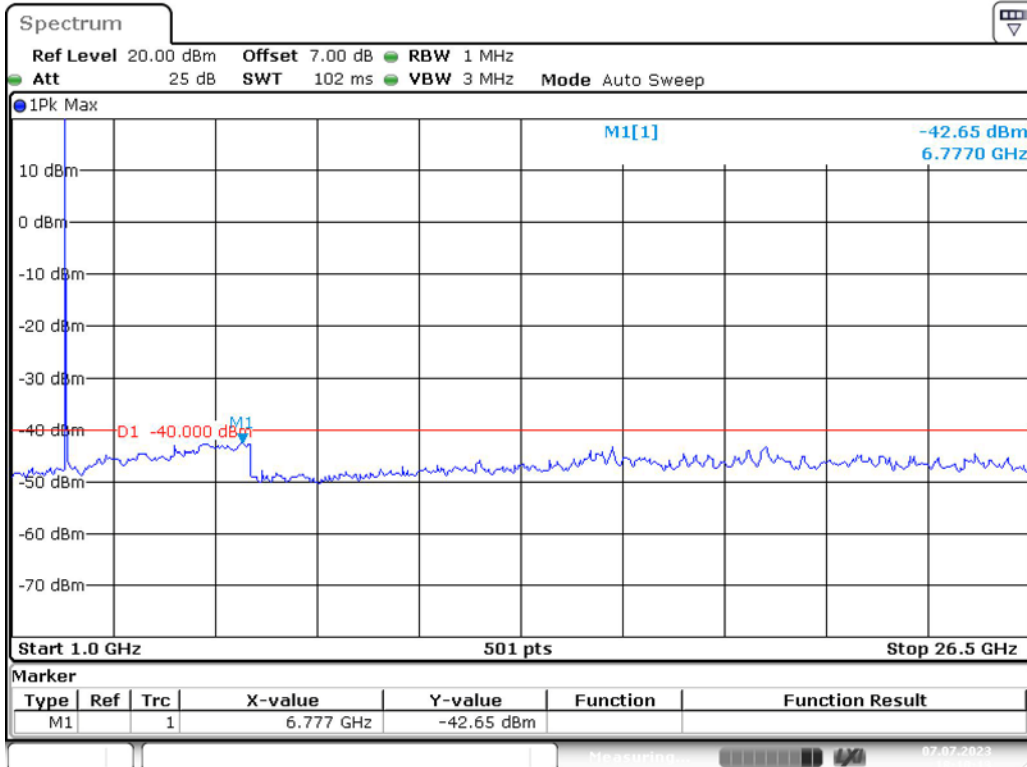

Band 40(2350MHz-2360MHz)_5 MHz_Middle_QPSK_RB25#0_2(1GHz-26.5GHz)

Band 40(2350MHz-2360MHz)_5 MHz_High_QPSK_RB25#0_1(30MHz-1GHz)

Date: 7.JUL.2023 18:09:42

Band 40(2350MHz-2360MHz)_5 MHz_High_QPSK_RB25#0_2(1GHz-26.5GHz)