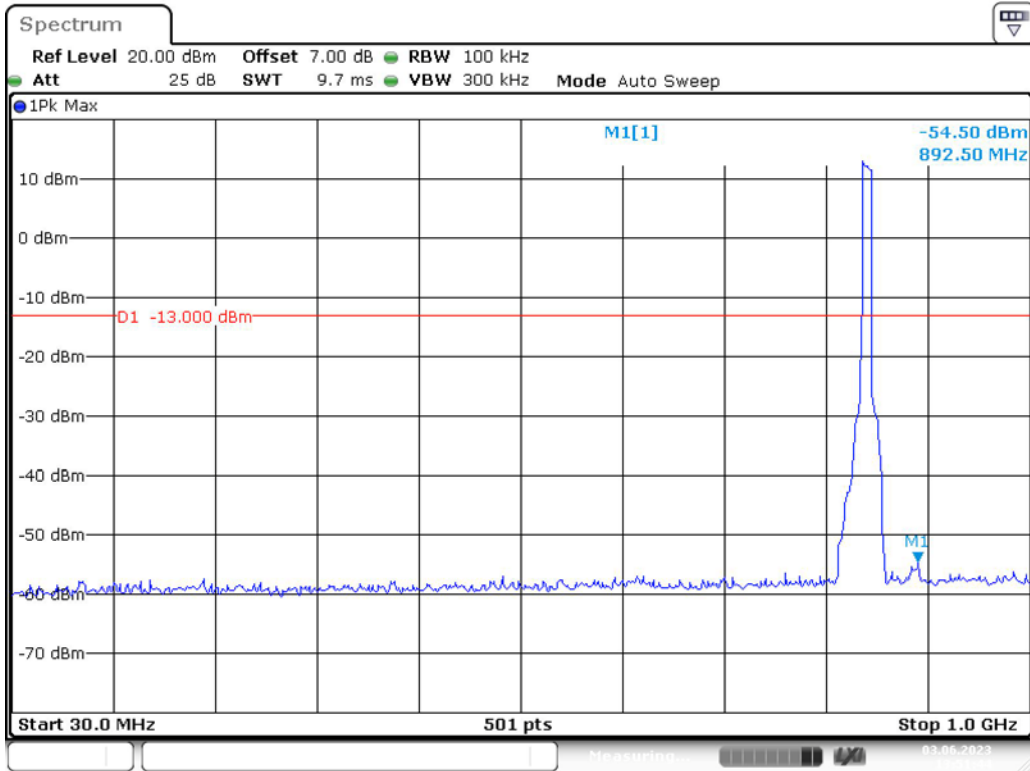

Band 5_10 MHz_Low_QPSK_RB50#0_1(30MHz-1GHz)

Band 5_10 MHz_Low_QPSK_RB50#0_2(1GHz-10GHz)

Band 5_10 MHz_Middle_QPSK_RB50#0_1(30MHz-1GHz)

Band 5_10 MHz_Middle_QPSK_RB50#0_2(1GHz-10GHz)

Band 5_10 MHz_High_QPSK_RB50#0_1(30MHz-1GHz)