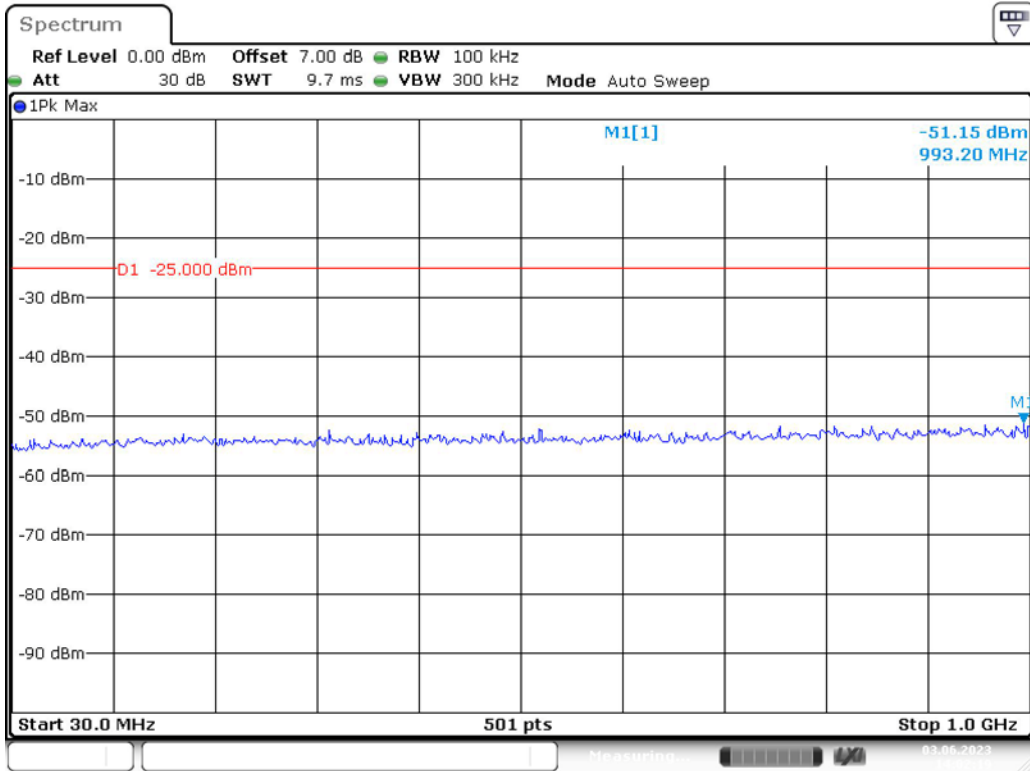

Band 7_20 MHz_High_QPSK_RB100#0_1(30MHz-1GHz)

Date: 3.JUN.2023 14:02:19