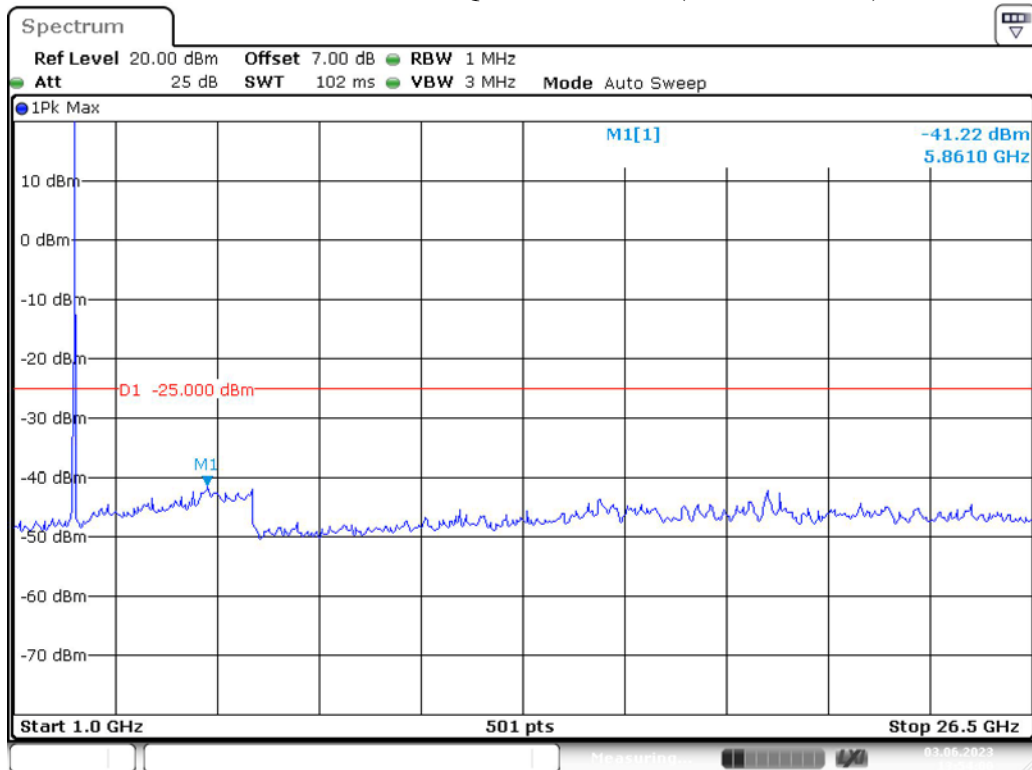

Band 7_5 MHz_Middle_QPSK_RB25#0_2(1GHz-26.5GHz)

Date: 3.JUN.2023 13:54:00