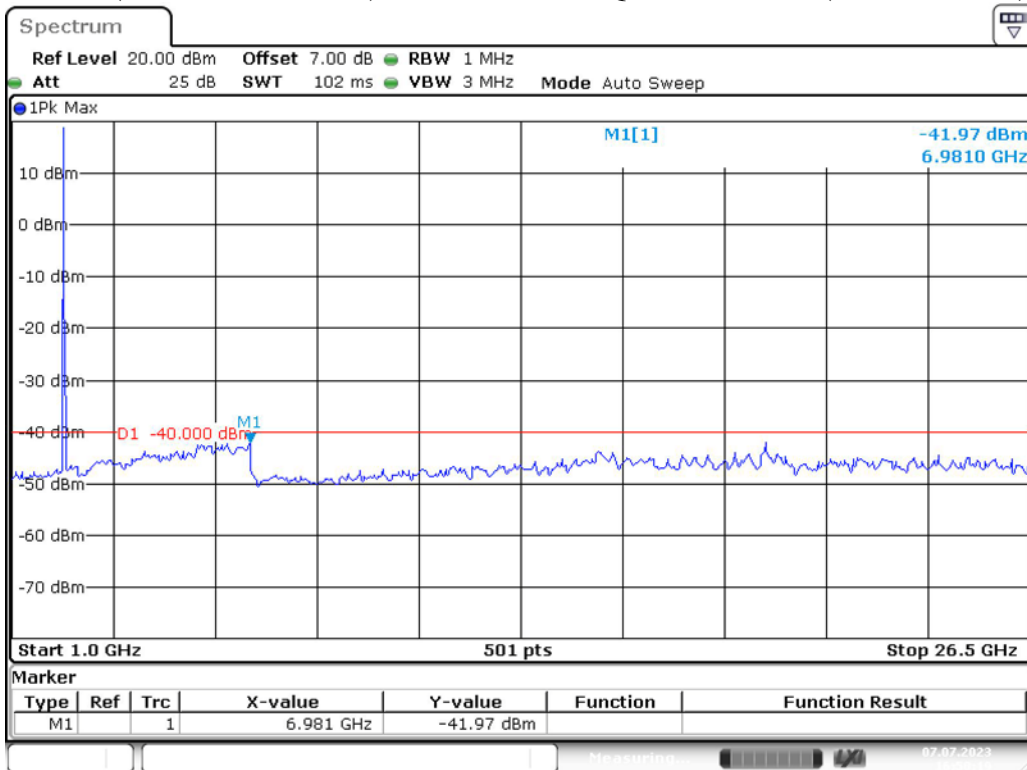

Band 40(2305MHz-2315MHz)_5 MHz_High_QPSK_RB25#0_2(1GHz-26.5GHz)

Band 40(2305MHz-2315MHz)_10 MHz_Middle_QPSK_RB50#0_1(30MHz-1GHz)

Date: 7.JUL.2023 16:49:52

Band 40(2305MHz-2315MHz)_10 MHz_Middle_QPSK_RB50#0_2(1GHz-26.5GHz)