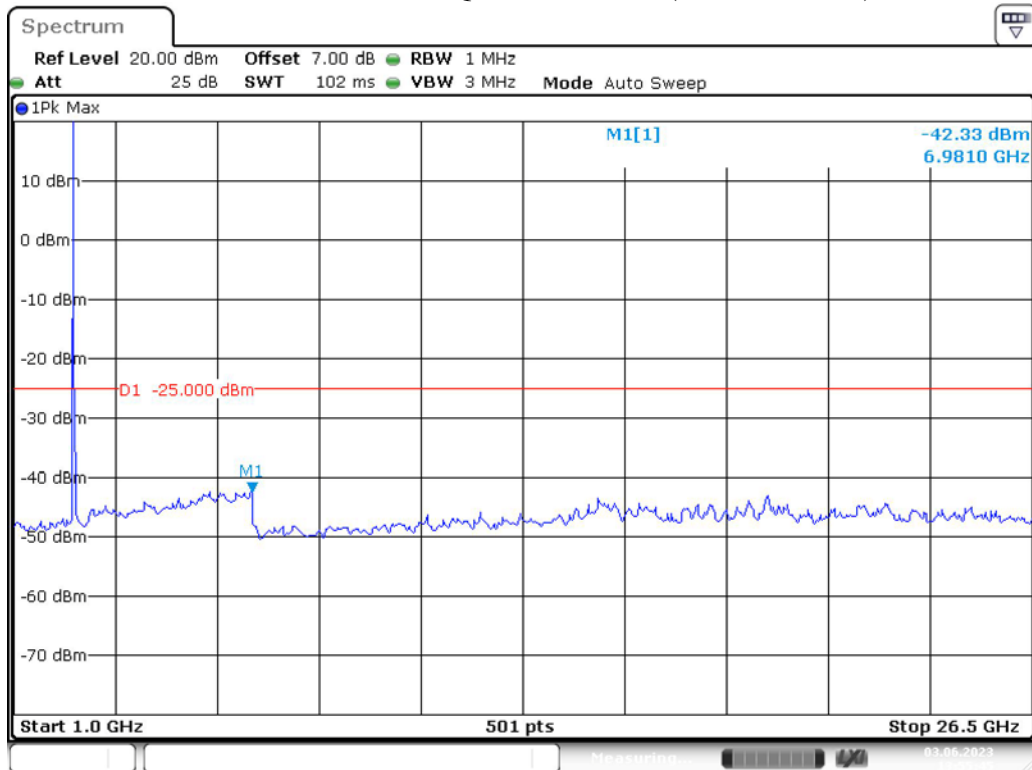

Band 7_10 MHz_Low_QPSK_RB50#0_2(1GHz-26.5GHz)

Date: 3.JUN.2023 13:55:46