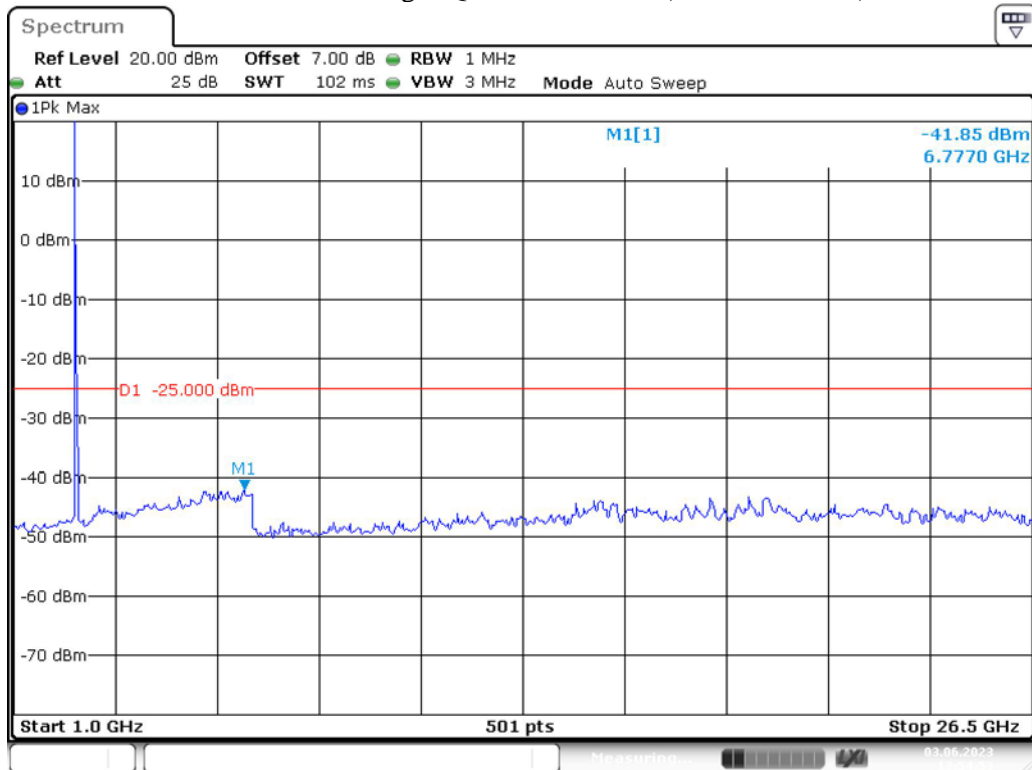

Date: 3.JUN.2023 13:53:35

Band 7_5 MHz_Middle_QPSK_RB25#0_2(1GHz-26.5GHz)

Date: 3.JUN.2023 13:54:00

Band 7_5 MHz_High_QPSK_RB25#0_1(30MHz-1GHz)

Date: 3.JUN.2023 13:54:25

Band 7_5 MHz_High_QPSK_RB25#0_2(1GHz-26.5GHz)