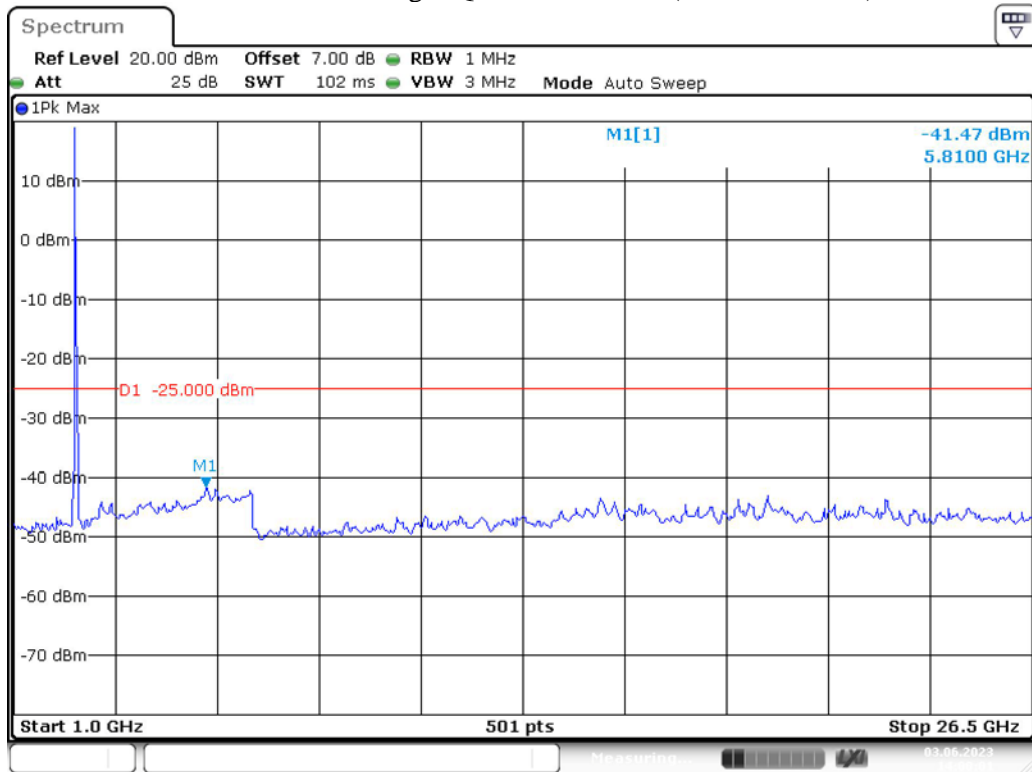

Band 7_15 MHz_High_QPSK_RB75#0_2(1GHz-26.5GHz)

Date: 3.JUN.2023 14:00:02