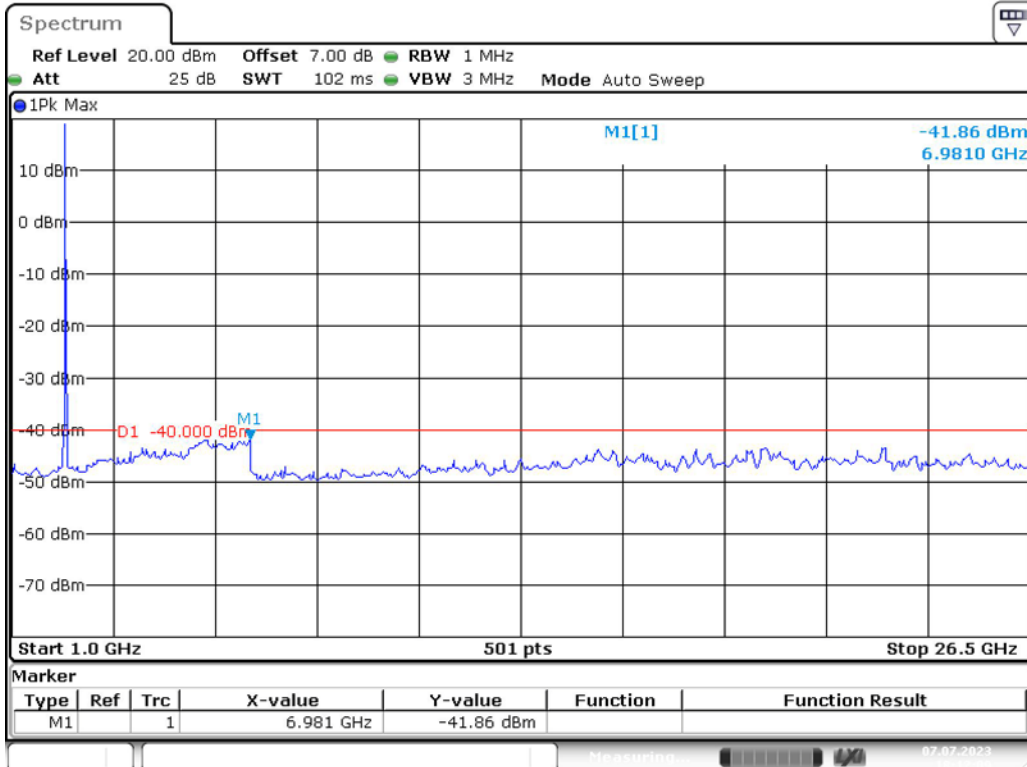

Band 40(2350MHz-2360MHz)_10 MHz_Middle_QPSK_RB50#0_2(1GHz-26.5GHz)

Date: 7.JUL.2023 18:12:09