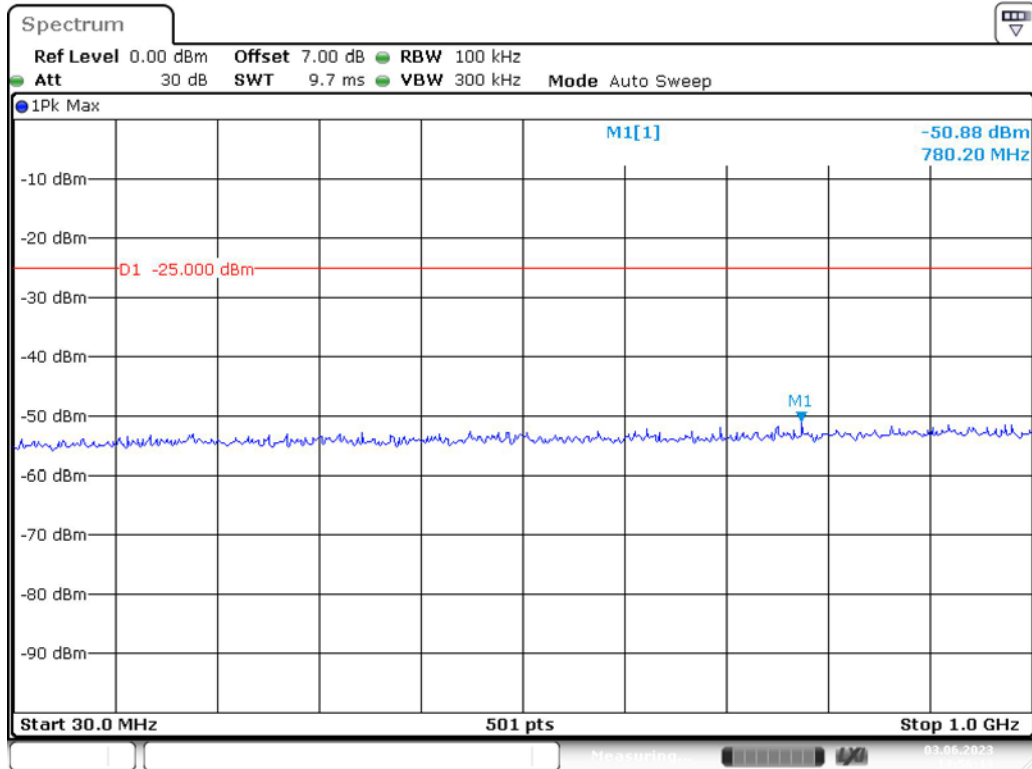

Date: 3.JUN.2023 13:54:53

Band 7_10 MHz_Low_QPSK_RB50#0_1(30MHz-1GHz)

Date: 3.JUN.2023 13:55:20

Band 7_10 MHz_Low_QPSK_RB50#0_2(1GHz-26.5GHz)

Date: 3.JUN.2023 13:55:46

Band 7_10 MHz_Middle_QPSK_RB50#0_1(30MHz-1GHz)