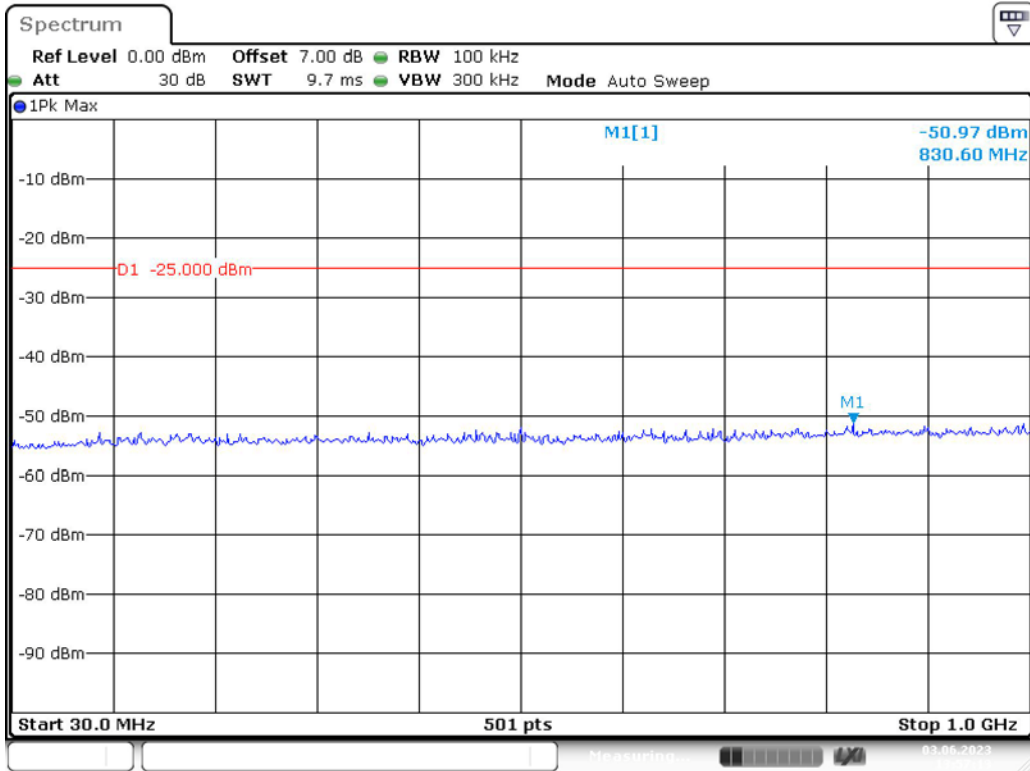

Band 7_10 MHz_High_QPSK_RB50#0_1(30MHz-1GHz)

Date: 3.JUN.2023 13:57:13