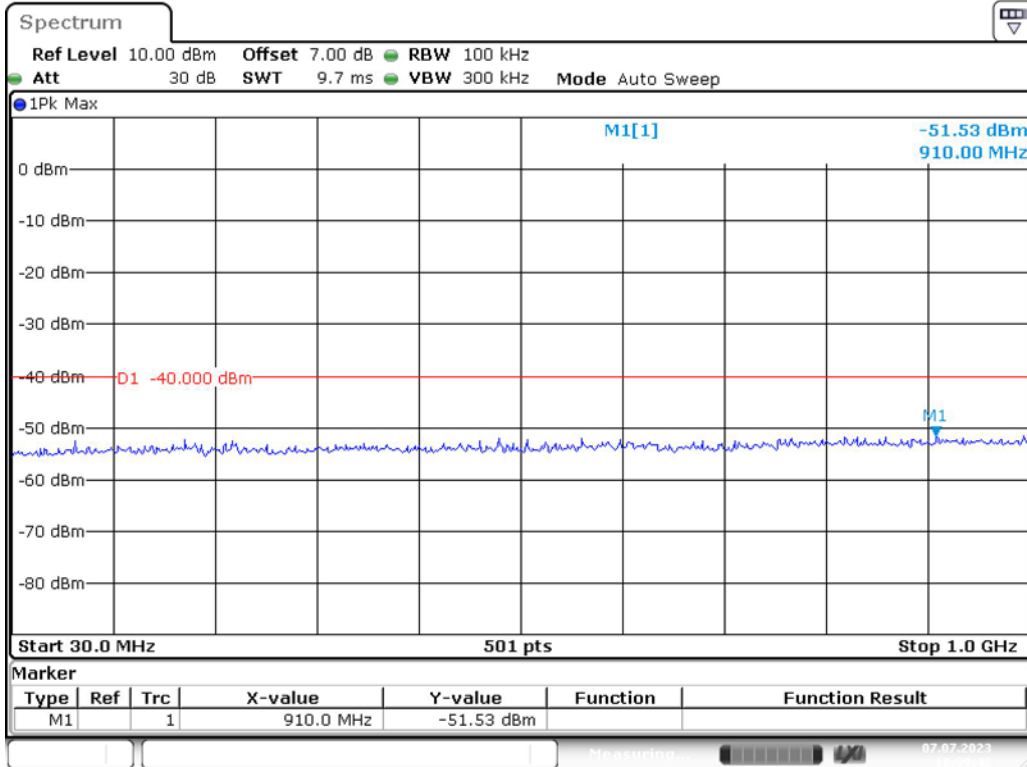

Band 40(2350MHz-2360MHz)_5 MHz_High_QPSK_RB25#0_1(30MHz-1GHz)

Date: 7.JUL.2023 18:09:42