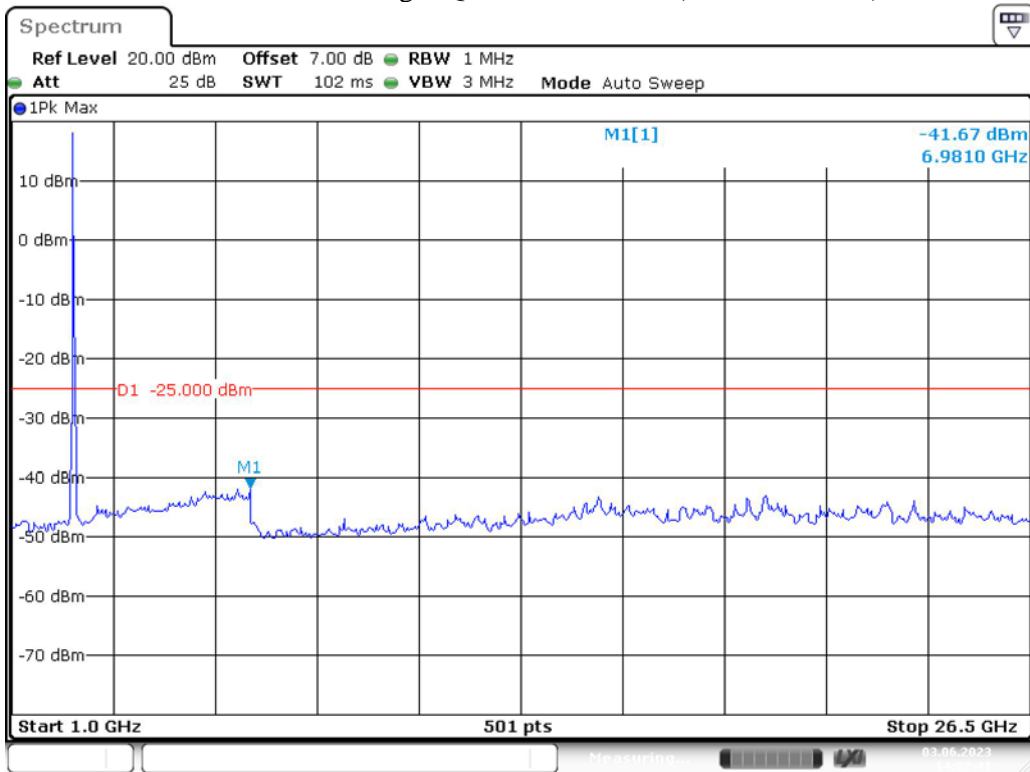

Band 7_20 MHz_High_QPSK_RB100#0_2(1GHz-26.5GHz)

Date: 3.JUN.2023 14:02:41