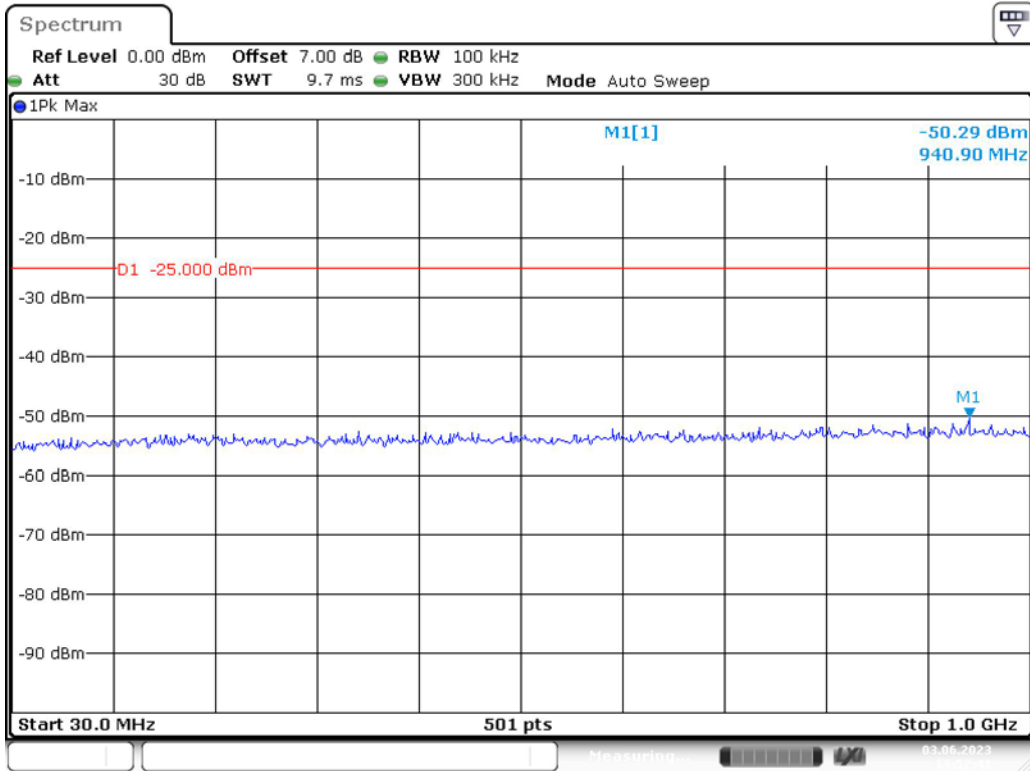

Band 7_5 MHz_Low_QPSK_RB25#0_1(30MHz-1GHz)

Date: 3.JUN.2023 13:52:42