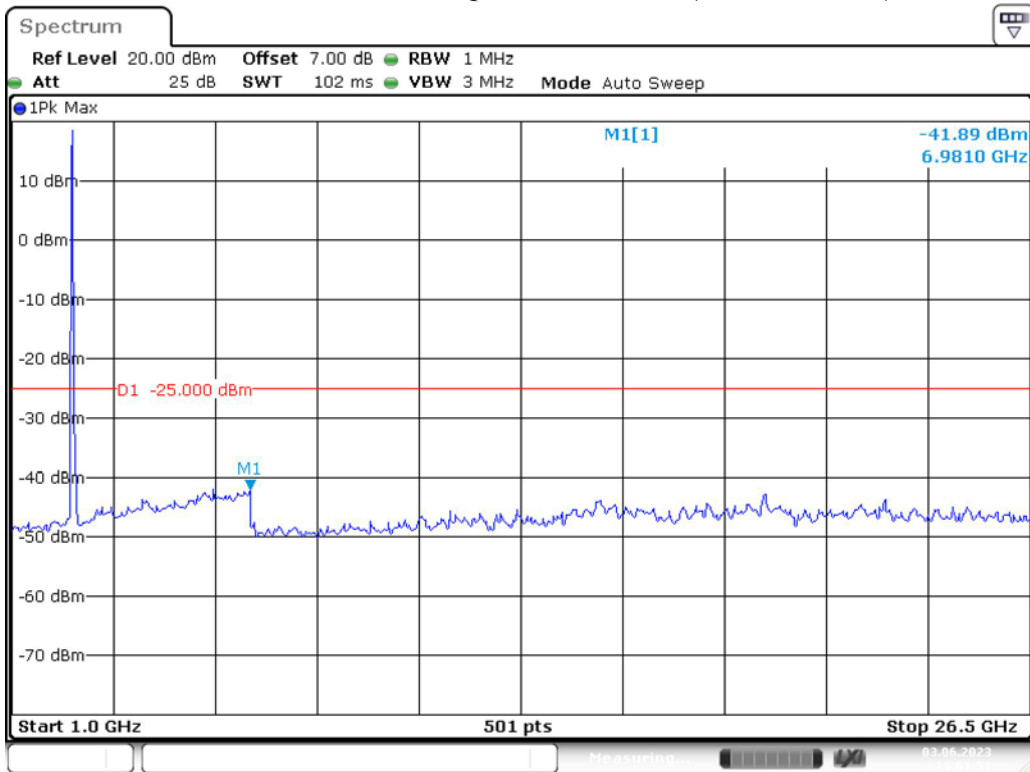

Band 7_20 MHz_Low_QPSK_RB100#0_2(1GHz-26.5GHz)

Date: 3.JUN.2023 14:00:55

Band 7_20 MHz_Middle_QPSK_RB100#0_1(30MHz-1GHz)

Date: 3.JUN.2023 14:01:26

Band 7_20 MHz_Middle_QPSK_RB100#0_2(1GHz-26.5GHz)

Date: 3.JUN.2023 14:01:51