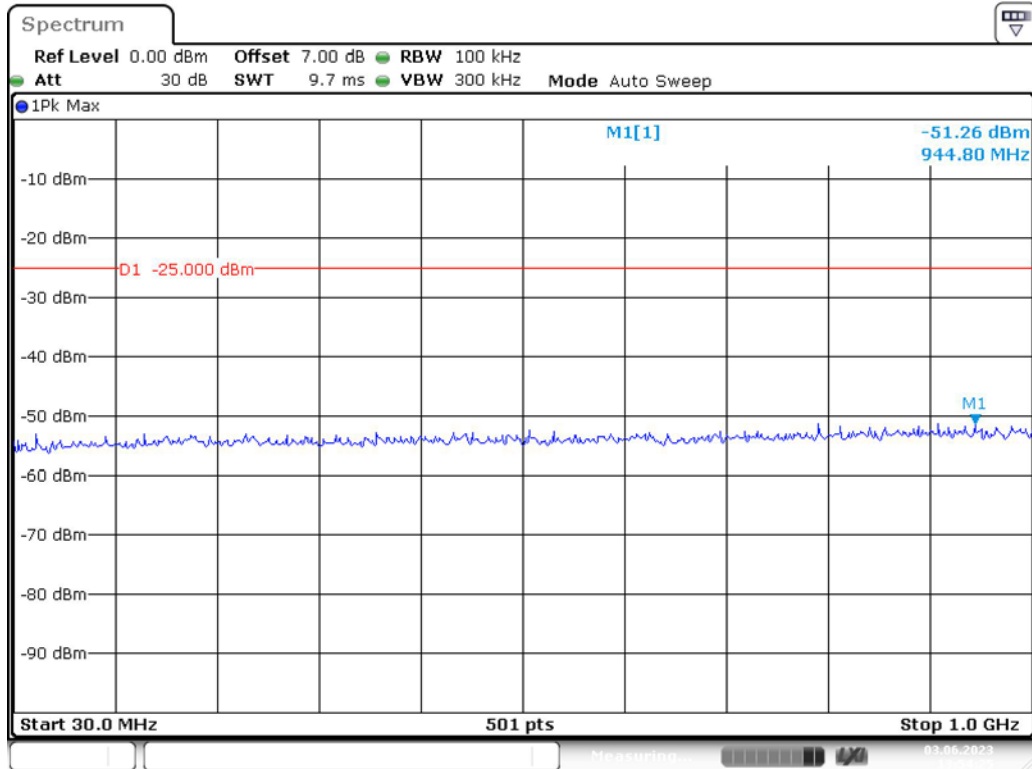

Band 7_5 MHz_High_QPSK_RB25#0_1(30MHz-1GHz)

Date: 3.JUN.2023 13:54:25