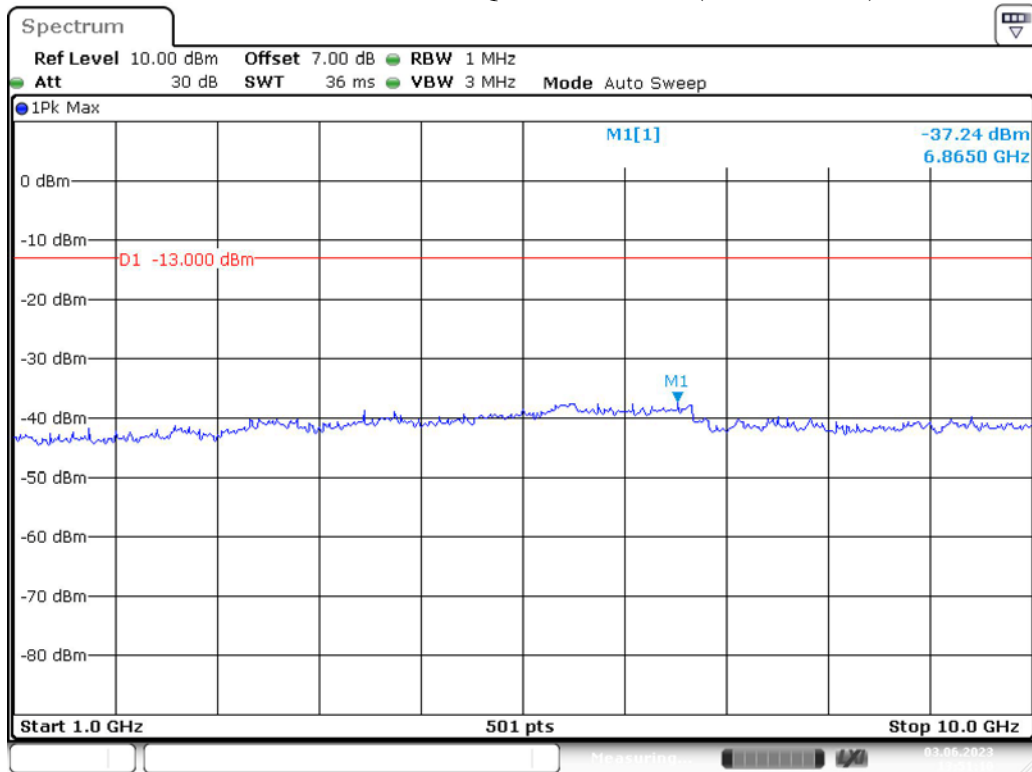

Band 5_10 MHz_Low_QPSK_RB50#0_1(30MHz-1GHz)

Band 5_10 MHz_Low_QPSK_RB50#0_2(1GHz-10GHz)

Band 5_10 MHz_Middle_QPSK_RB50#0_1(30MHz-1GHz)

Band 5_10 MHz_Middle_QPSK_RB50#0_2(1GHz-10GHz)

Band 5_10 MHz_High_QPSK_RB50#0_1(30MHz-1GHz)