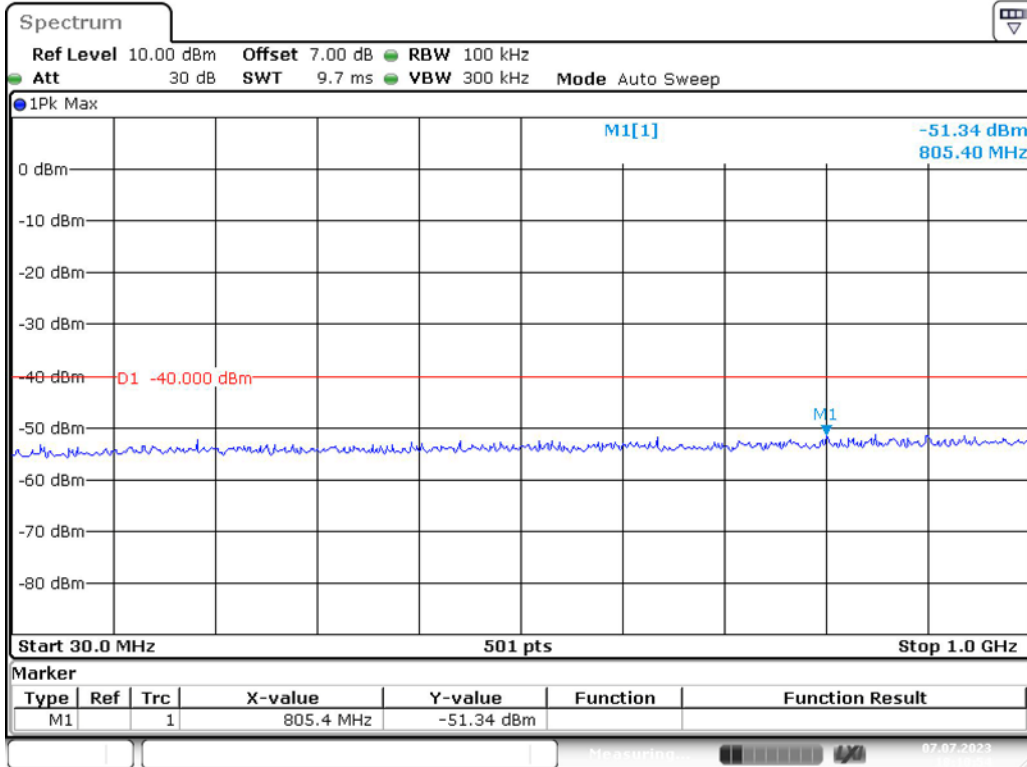

Band 40(2350MHz-2360MHz)_10 MHz_Middle_QPSK_RB50#0_1(30MHz-1GHz)

Date: 7.JUL.2023 18:10:54