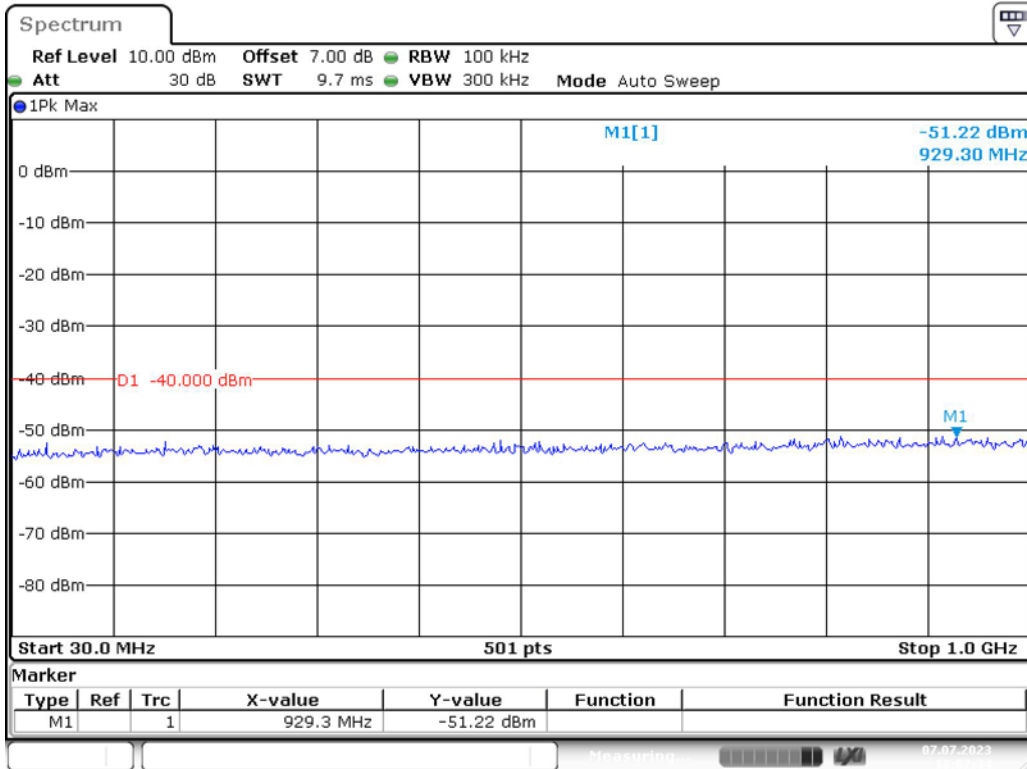

Date: 7.JUL.2023 16:50:20

Band 40(2350MHz-2360MHz)_5 MHz_Low_QPSK_RB25#0_1(30MHz-1GHz)

Date: 7.JUL.2023 18:06:19

Band 40(2350MHz-2360MHz)_5 MHz_Low_QPSK_RB25#0_2(1GHz-26.5GHz)

Date: 7.JUL.2023 18:06:54

Band 40(2350MHz-2360MHz)_5 MHz_Middle_QPSK_RB25#0_1(30MHz-1GHz)