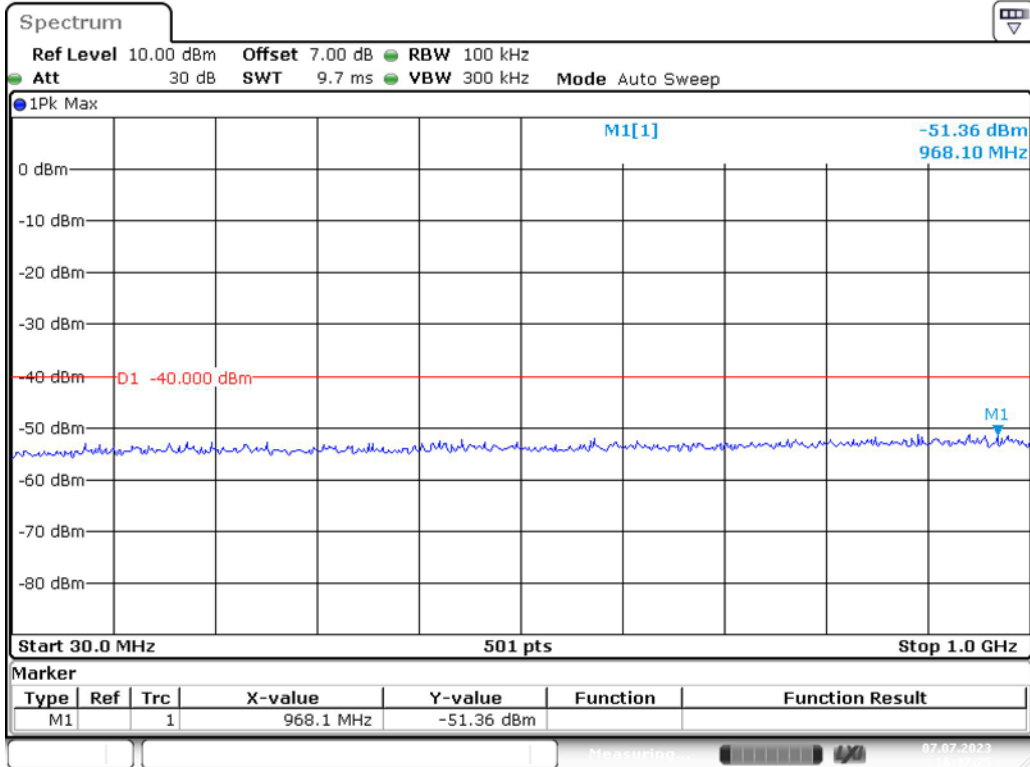

Band 40(2305MHz-2315MHz)_5 MHz_Middle_QPSK_RB25#0_1(30MHz-1GHz)