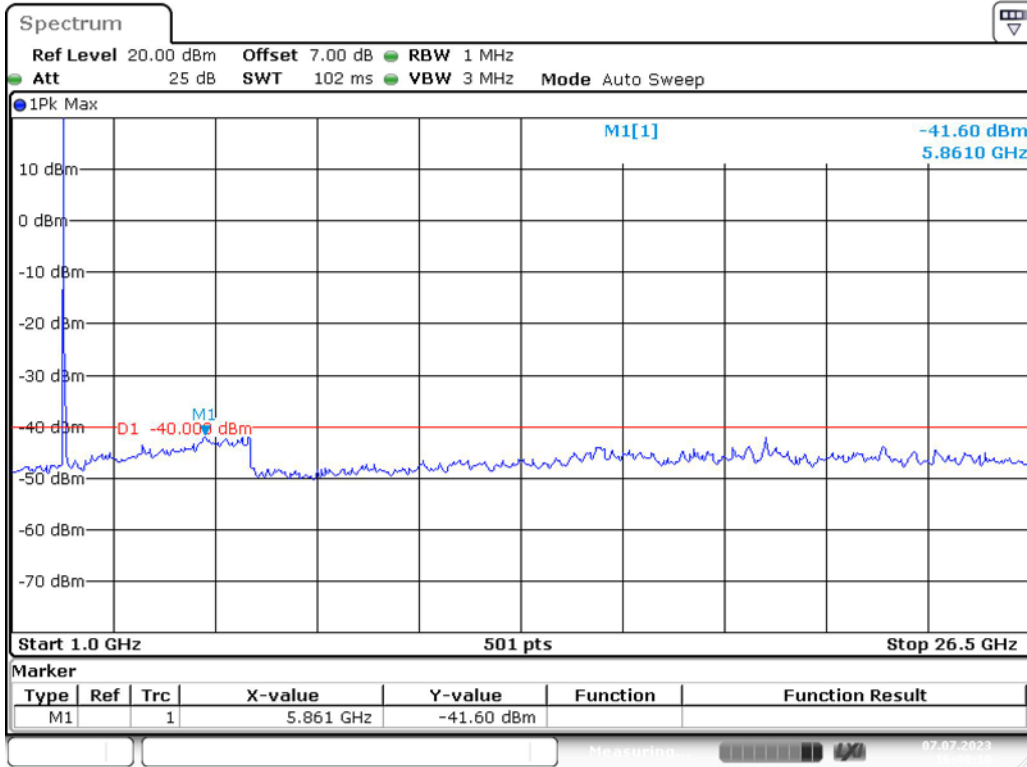

Band 40(2305MHz-2315MHz)_5 MHz_High_QPSK_RB25#0_2(1GHz-26.5GHz)