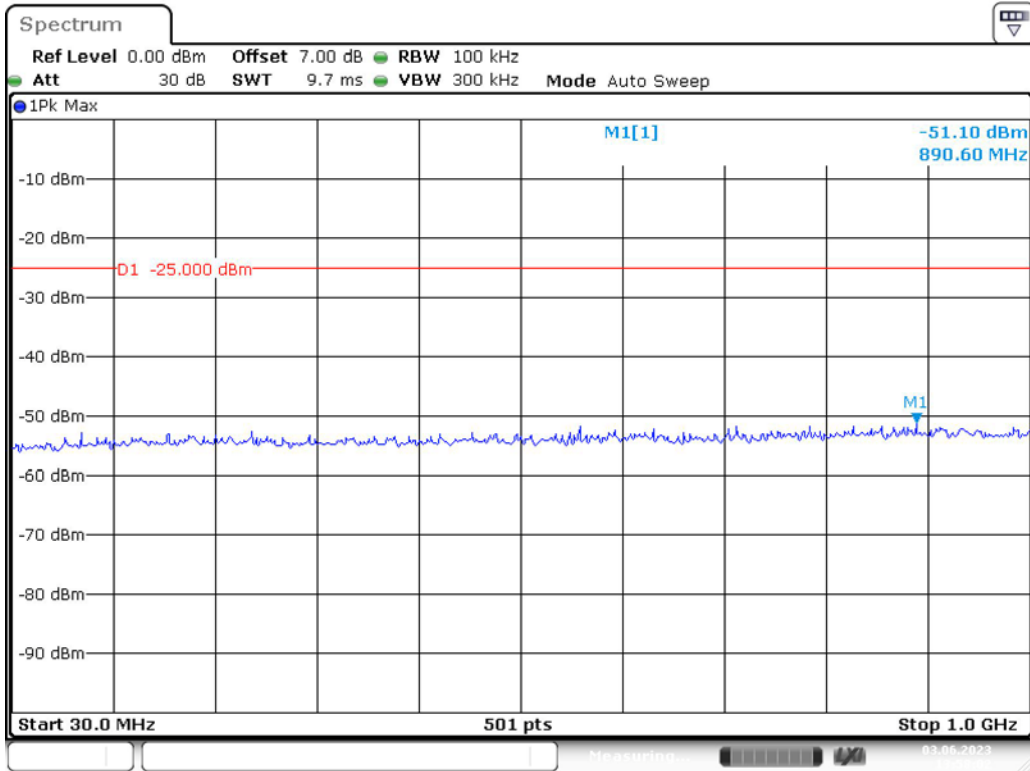

Band 7_15 MHz_Low_QPSK_RB75#0_1(30MHz-1GHz)