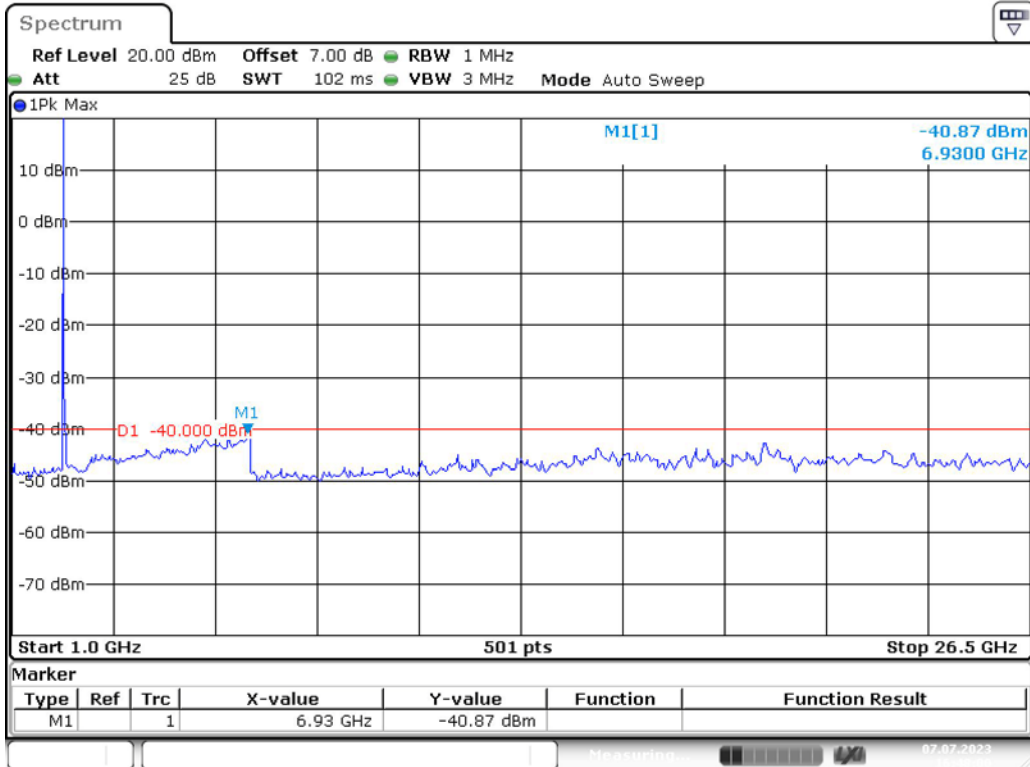

Band 40(2305MHz-2315MHz)_5 MHz_Middle_QPSK_RB25#0_2(1GHz-26.5GHz)