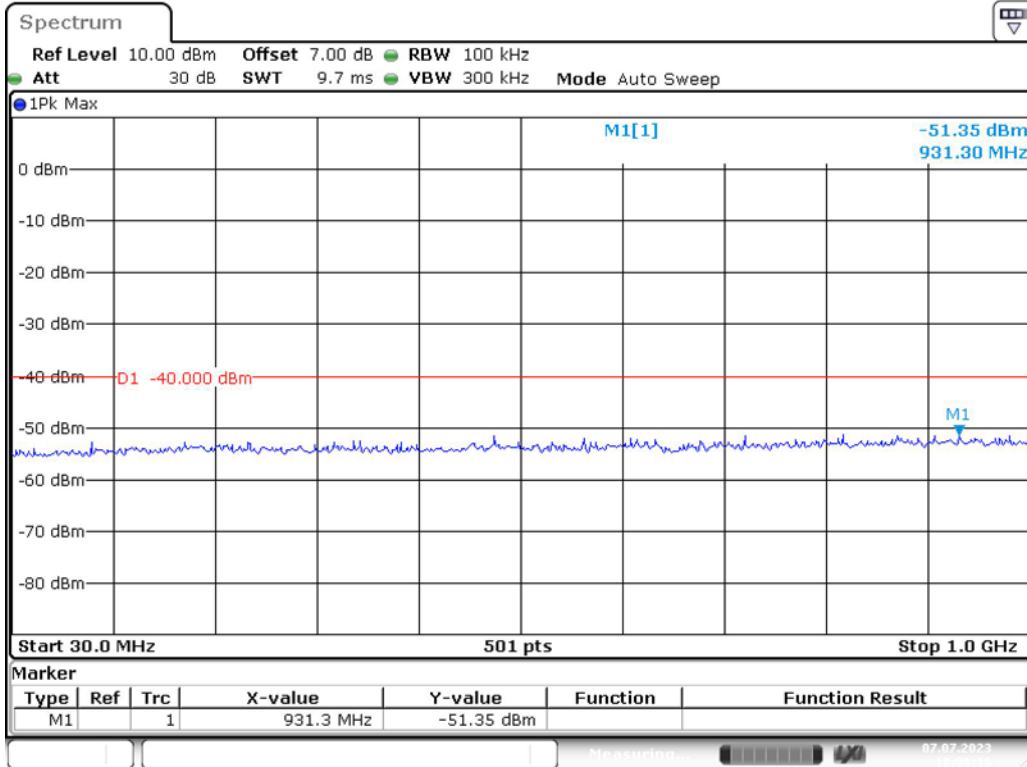

Band 40(2350MHz-2360MHz)_5 MHz_Low_QPSK_RB25#0_1(30MHz-1GHz)

Date: 7.JUL.2023 18:06:19