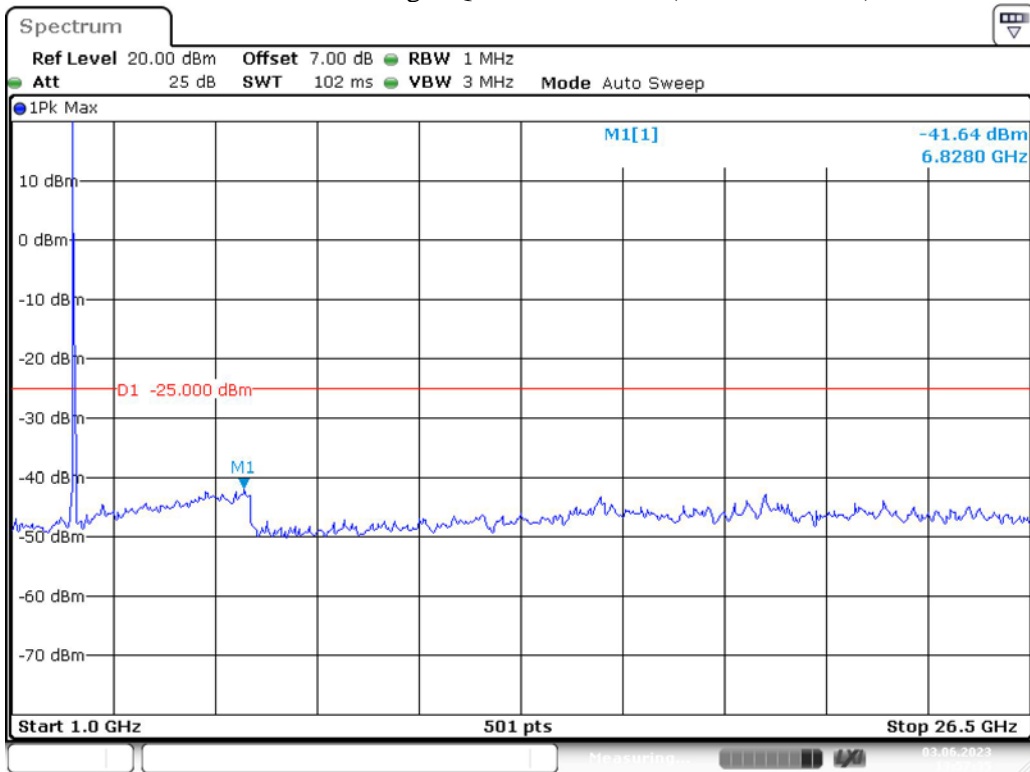

Date: 3.JUN.2023 13:56:14

Band 7_10 MHz_Middle_QPSK_RB50#0_2(1GHz-26.5GHz)

Date: 3.JUN.2023 13:56:39

Band 7_10 MHz_High_QPSK_RB50#0_1(30MHz-1GHz)

Date: 3.JUN.2023 13:57:13

Band 7_10 MHz_High_QPSK_RB50#0_2(1GHz-26.5GHz)