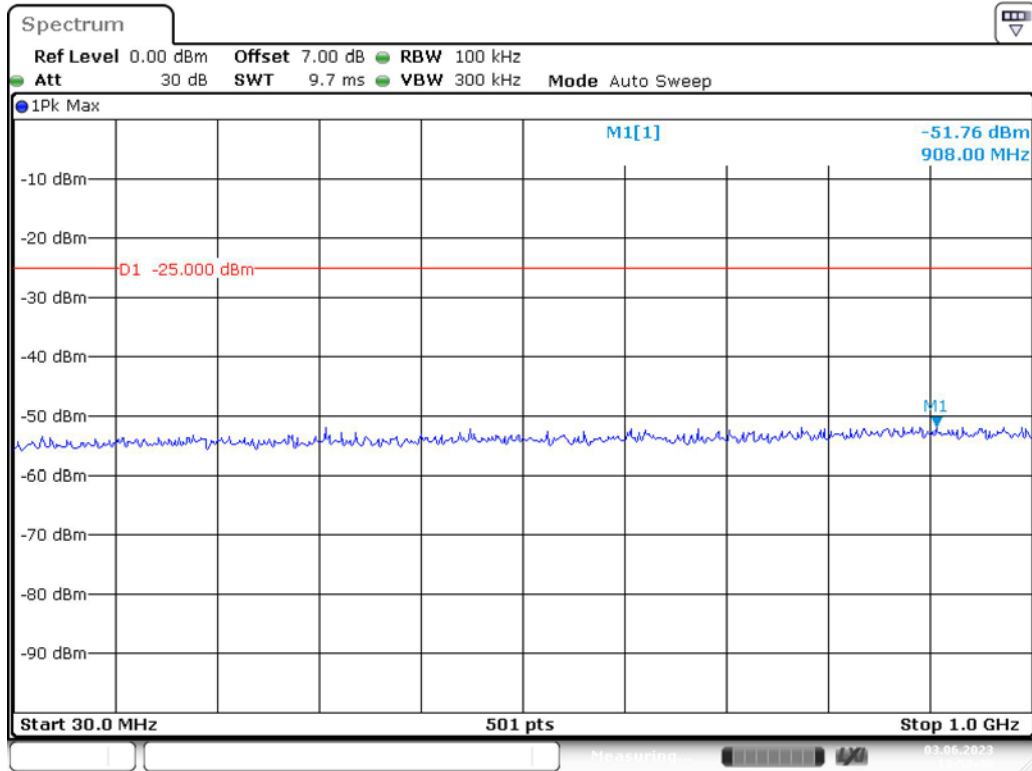

Date: 3.JUN.2023 13:57:35

Band 7_15 MHz_Low_QPSK_RB75#0_1(30MHz-1GHz)

Band 7_15 MHz_Low_QPSK_RB75#0_2(1GHz-26.5GHz)

Band 7_15 MHz_Middle_QPSK_RB75#0_1(30MHz-1GHz)

Band 7_15 MHz_Middle_QPSK_RB75#0_2(1GHz-26.5GHz)