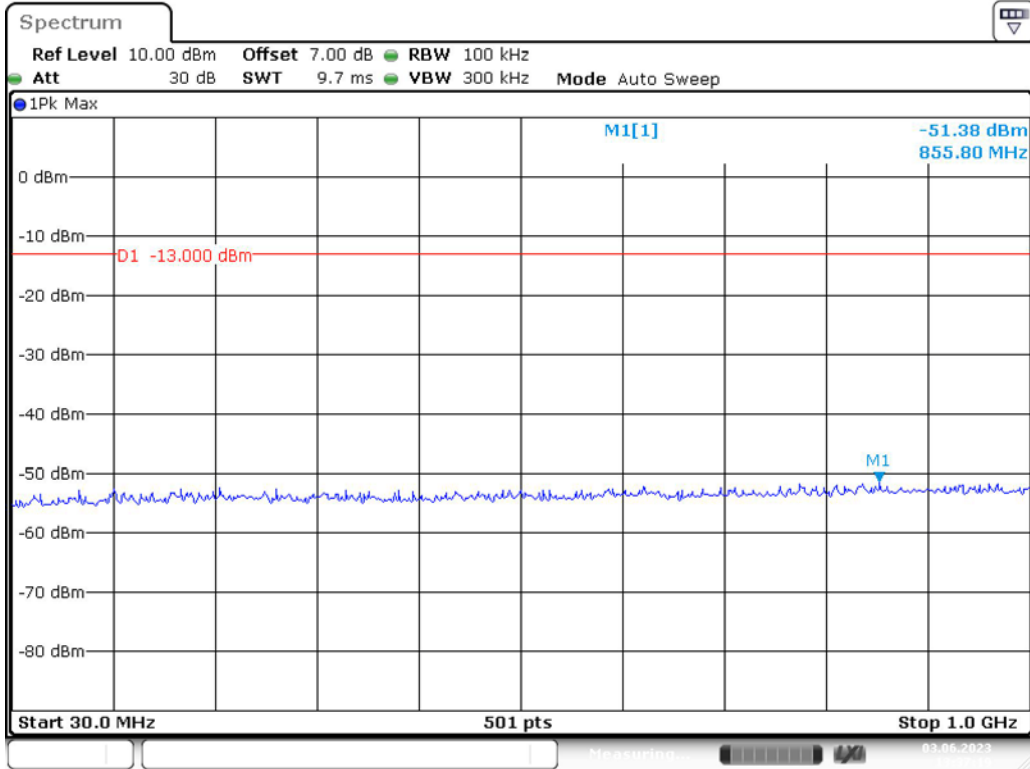

Band 4_15 MHz_High_QPSK_RB75#0_1(30MHz-1GHz)

Date: 3.JUN.2023 13:37:19