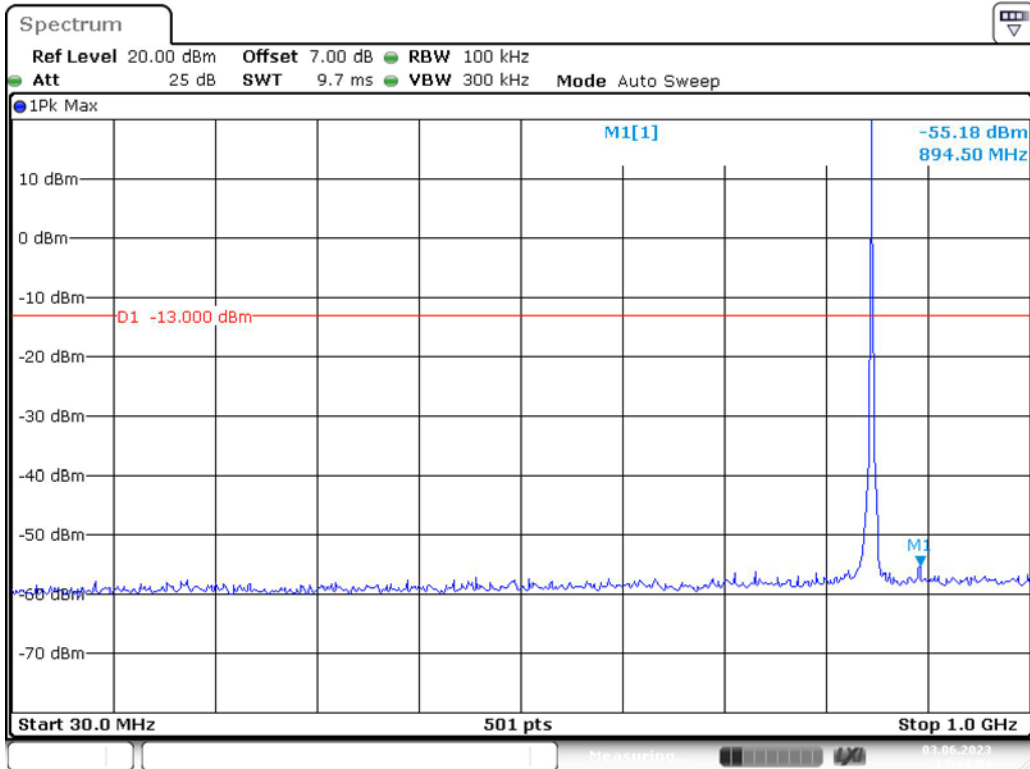

Band 5\_1.4 MHz\_Low\_QPSK\_RB6#0\_2(1GHz-10GHz)

Band 5\_1.4 MHz\_Middle\_QPSK\_RB6#0\_1(30MHz-1GHz)

Band 5\_1.4 MHz\_Middle\_QPSK\_RB6#0\_2(1GHz-10GHz)

Band 5\_1.4 MHz\_High\_QPSK\_RB6#0\_1(30MHz-1GHz)

Band 5\_1.4 MHz\_High\_QPSK\_RB6#0\_2(1GHz-10GHz)