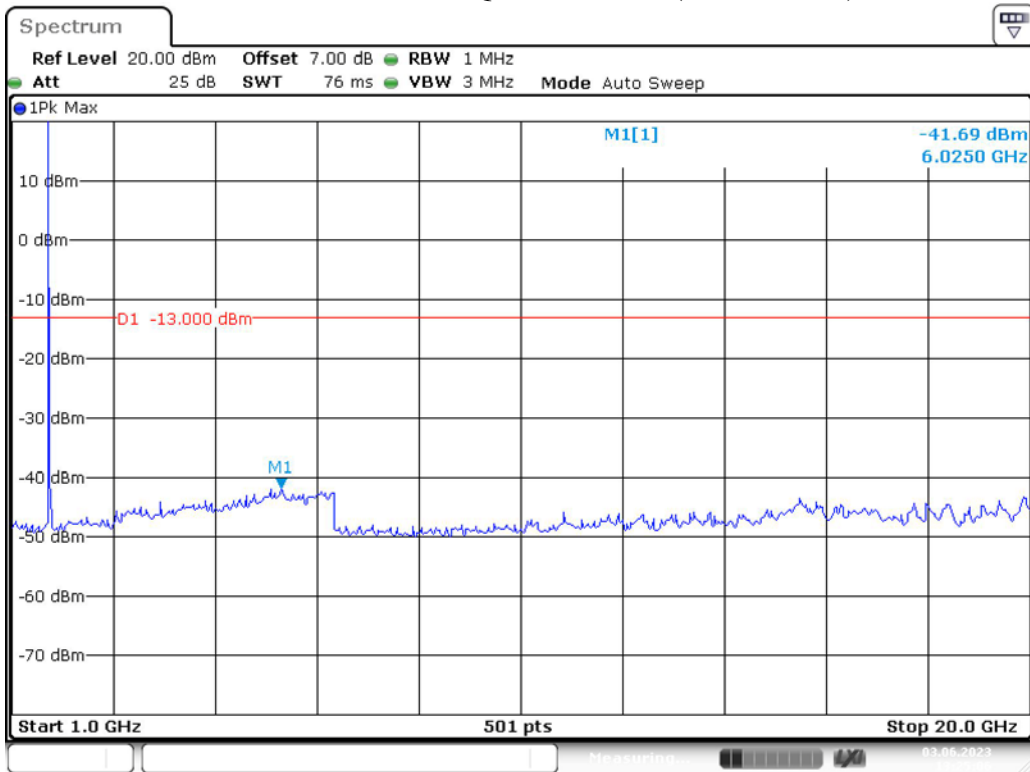

Band 4\_1.4 MHz\_Low\_QPSK\_RB6#0\_1(30MHz-1GHz)

Band 4\_1.4 MHz\_Low\_QPSK\_RB6#0\_2(1GHz-20GHz)

Band 4\_1.4 MHz\_Middle\_QPSK\_RB6#0\_1(30MHz-1GHz)

Date: 3.JUN.2023 13:25:38

Band 4\_1.4 MHz\_Middle\_QPSK\_RB6#0\_2(1GHz-20GHz)