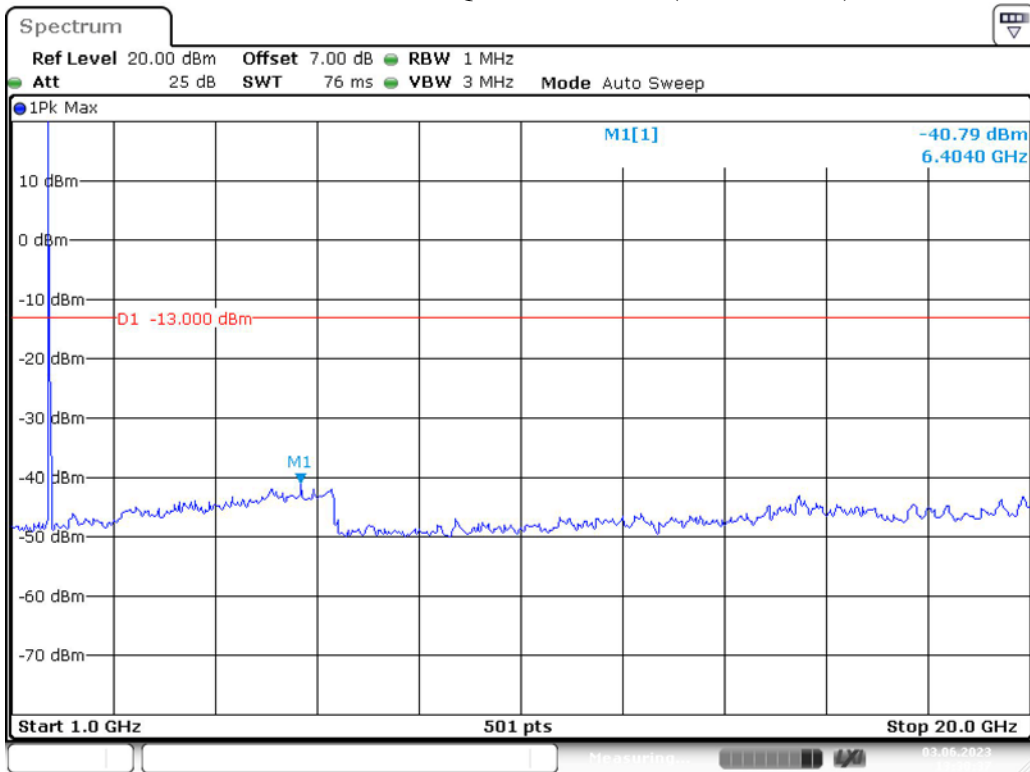

Date: 3.JUN.2023 13:29:16

Band 4\_3 MHz\_High\_QPSK\_RB15#0\_2(1GHz-20GHz)

Date: 3.JUN.2023 13:29:41

Band 4\_5 MHz\_Low\_QPSK\_RB25#0\_1(30MHz-1GHz)

Date: 3.JUN.2023 13:30:12

Band 4\_5 MHz\_Low\_QPSK\_RB25#0\_2(1GHz-20GHz)