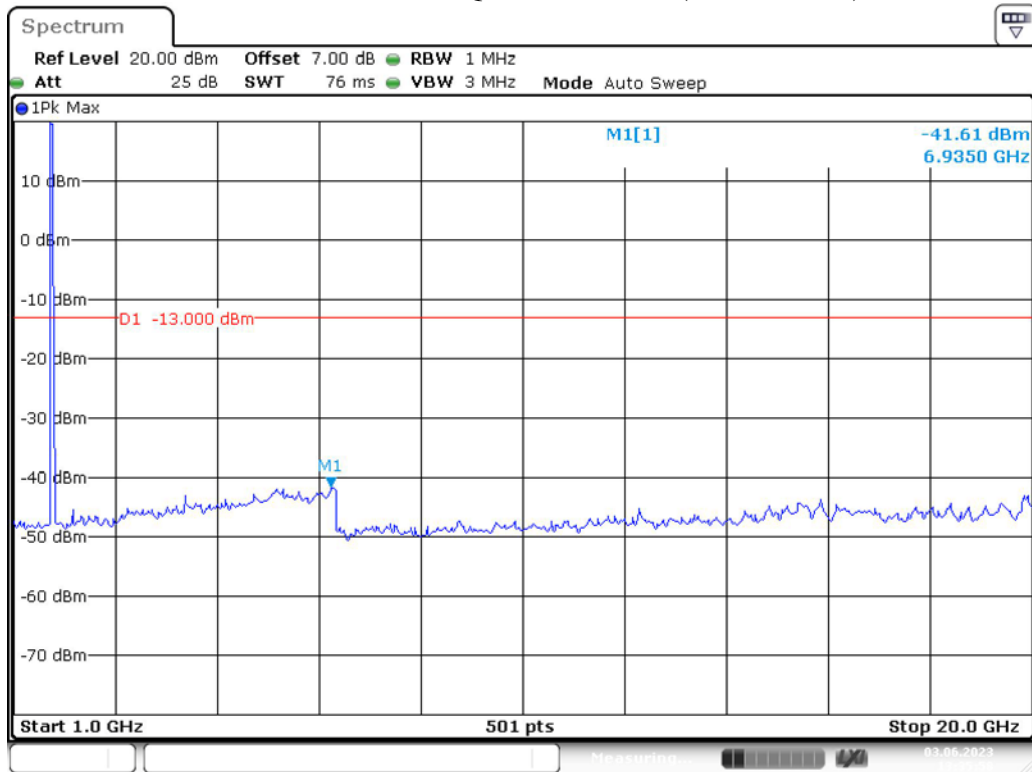

Band 4_15 MHz_Low_QPSK_RB75#0_2(1GHz-20GHz)