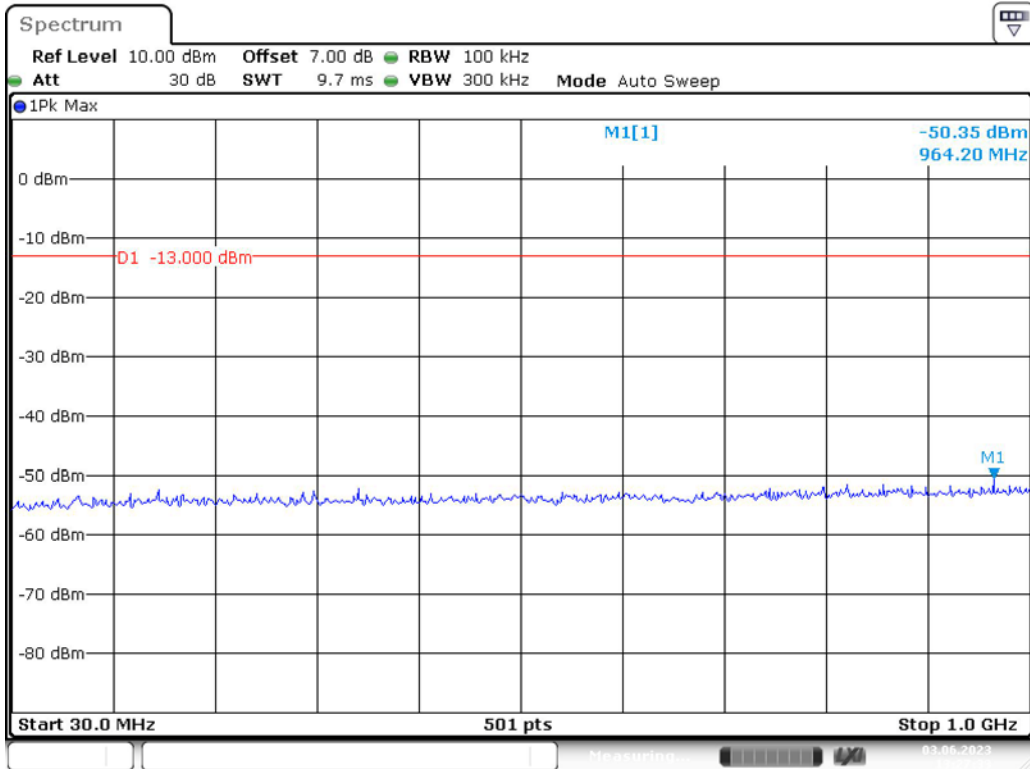

Date: 3.JUN.2023 13:26:03

Band 4\_1.4 MHz\_High\_QPSK\_RB6#0\_1(30MHz-1GHz)

Date: 3.JUN.2023 13:26:37

Band 4\_1.4 MHz\_High\_QPSK\_RB6#0\_2(1GHz-20GHz)

Date: 3.JUN.2023 13:27:02

Band 4\_3 MHz\_Low\_QPSK\_RB15#0\_1(30MHz-1GHz)