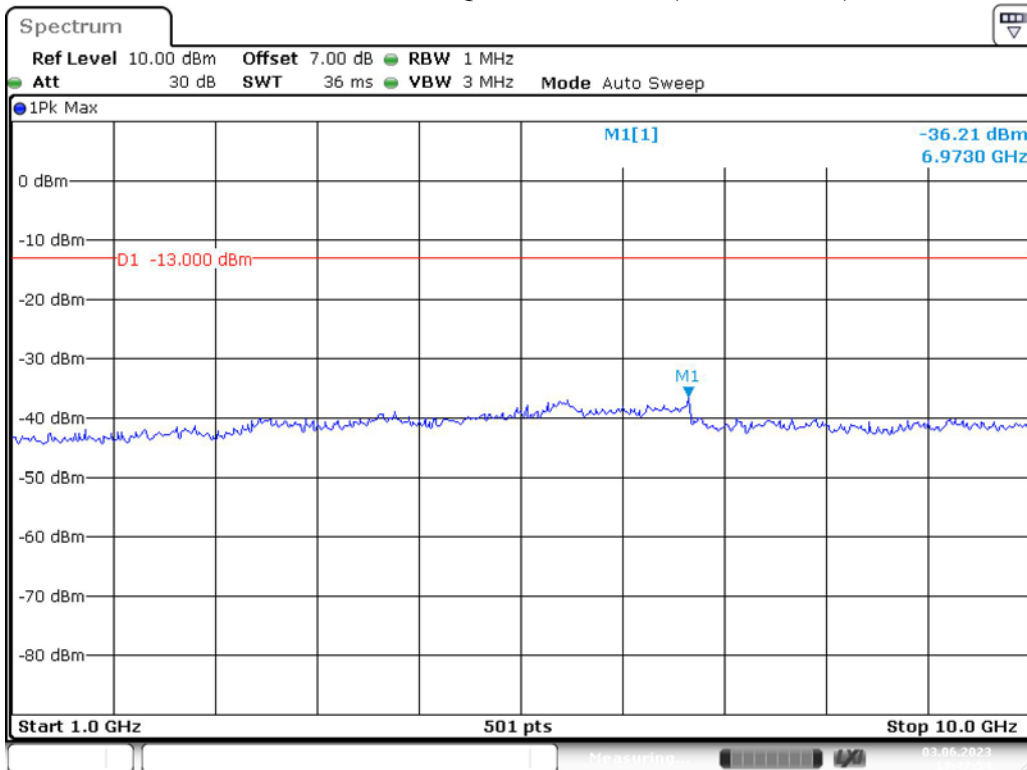

Band 5\_3 MHz\_High\_QPSK\_RB15#0\_2(1GHz-10GHz)

Band 5\_5 MHz\_Low\_QPSK\_RB25#0\_1(30MHz-1GHz)

Band 5\_5 MHz\_Low\_QPSK\_RB25#0\_2(1GHz-10GHz)

Band 5\_5 MHz\_Middle\_QPSK\_RB25#0\_1(30MHz-1GHz)

Band 5\_5 MHz\_Middle\_QPSK\_RB25#0\_2(1GHz-10GHz)

Band 5\_5 MHz\_High\_QPSK\_RB25#0\_1(30MHz-1GHz)

Date: 3.JUN.2023 13:49:00

Band 5\_5 MHz\_High\_QPSK\_RB25#0\_2(1GHz-10GHz)

Date: 3.JUN.2023 13:49:25