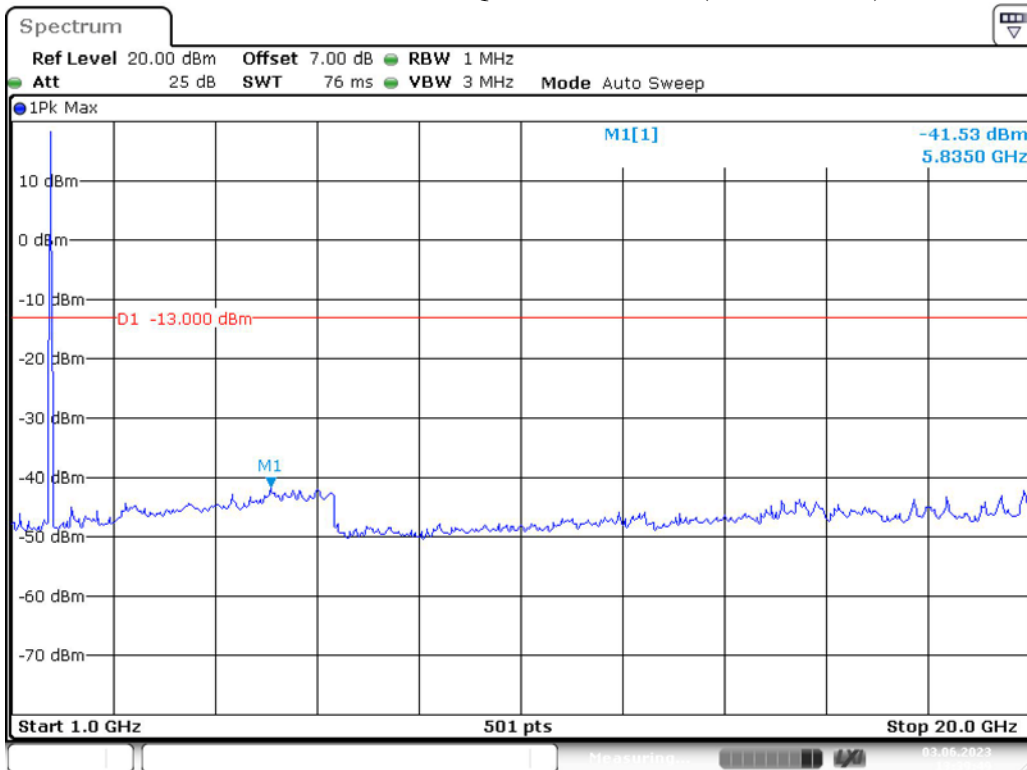

Band 4\_20 MHz\_Low\_QPSK\_RB100#0\_2(1GHz-20GHz)

Date: 3.JUN.2023 13:38:47

Band 4\_20 MHz\_Middle\_QPSK\_RB100#0\_1(30MHz-1GHz)

Date: 3.JUN.2023 13:39:21

Band 4\_20 MHz\_Middle\_QPSK\_RB100#0\_2(1GHz-20GHz)

Date: 3.JUN.2023 13:39:49

Band 4\_20 MHz\_High\_QPSK\_RB100#0\_1(30MHz-1GHz)

Date: 3.JUN.2023 13:40:18

Band 4\_20 MHz\_High\_QPSK\_RB100#0\_2(1GHz-20GHz)

Date: 3.JUN.2023 13:40:37

Band 5\_1.4 MHz\_Low\_QPSK\_RB6#0\_1(30MHz-1GHz)