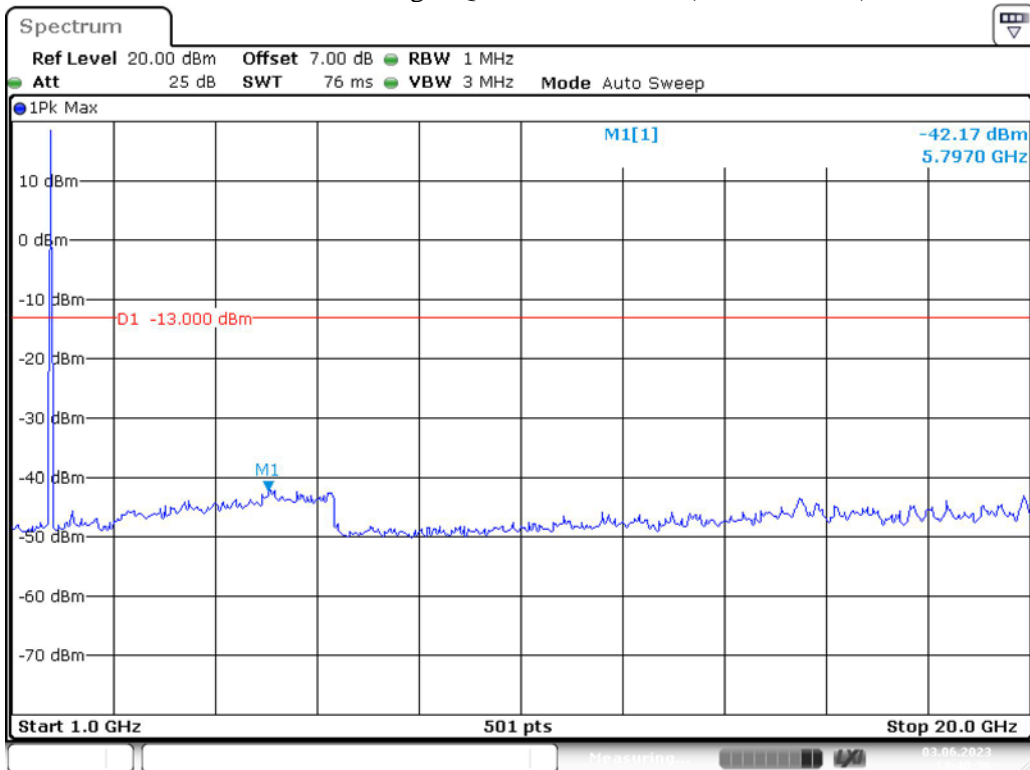

Band 4\_20 MHz\_Low\_QPSK\_RB100#0\_2(1GHz-20GHz)

Date: 3.JUN.2023 13:38:47

Band 4\_20 MHz\_Middle\_QPSK\_RB100#0\_1(30MHz-1GHz)

Date: 3.JUN.2023 13:39:21

Band 4\_20 MHz\_Middle\_QPSK\_RB100#0\_2(1GHz-20GHz)

Date: 3.JUN.2023 13:39:49

Band 4\_20 MHz\_High\_QPSK\_RB100#0\_1(30MHz-1GHz)

Date: 3.JUN.2023 13:40:18

Band 4\_20 MHz\_High\_QPSK\_RB100#0\_2(1GHz-20GHz)

Date: 3.JUN.2023 13:40:37

Band 5\_1.4 MHz\_Low\_QPSK\_RB6#0\_1(30MHz-1GHz)