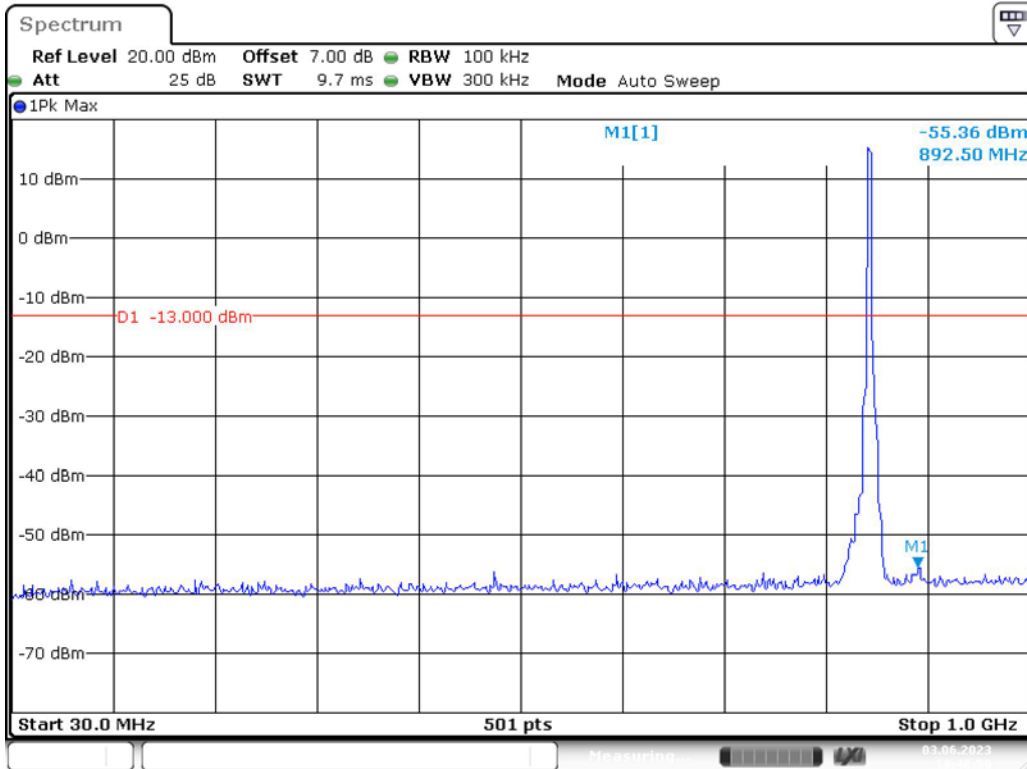

Band 5_5 MHz_High_QPSK_RB25#0_1(30MHz-1GHz)

Date: 3.JUN.2023 13:49:00