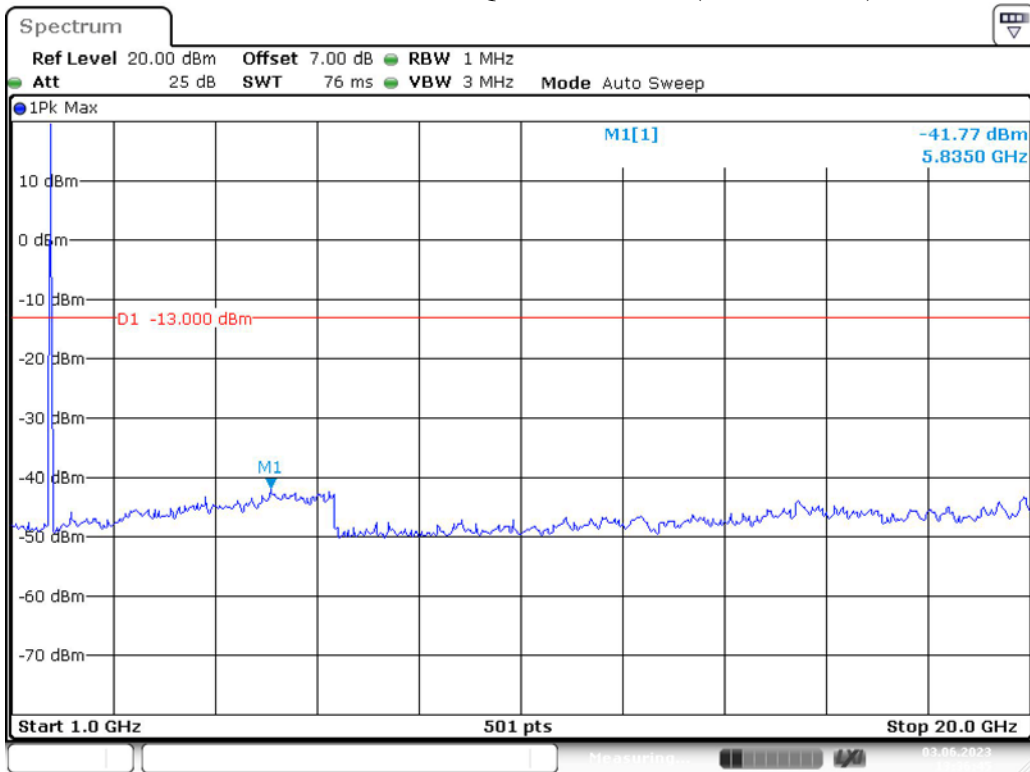

Band 4\_15 MHz\_Low\_QPSK\_RB75#0\_2(1GHz-20GHz)

Band 4\_15 MHz\_Middle\_QPSK\_RB75#0\_1(30MHz-1GHz)

Date: 3.JUN.2023 13:36:26

Band 4\_15 MHz\_Middle\_QPSK\_RB75#0\_2(1GHz-20GHz)

Date: 3.JUN.2023 13:36:45