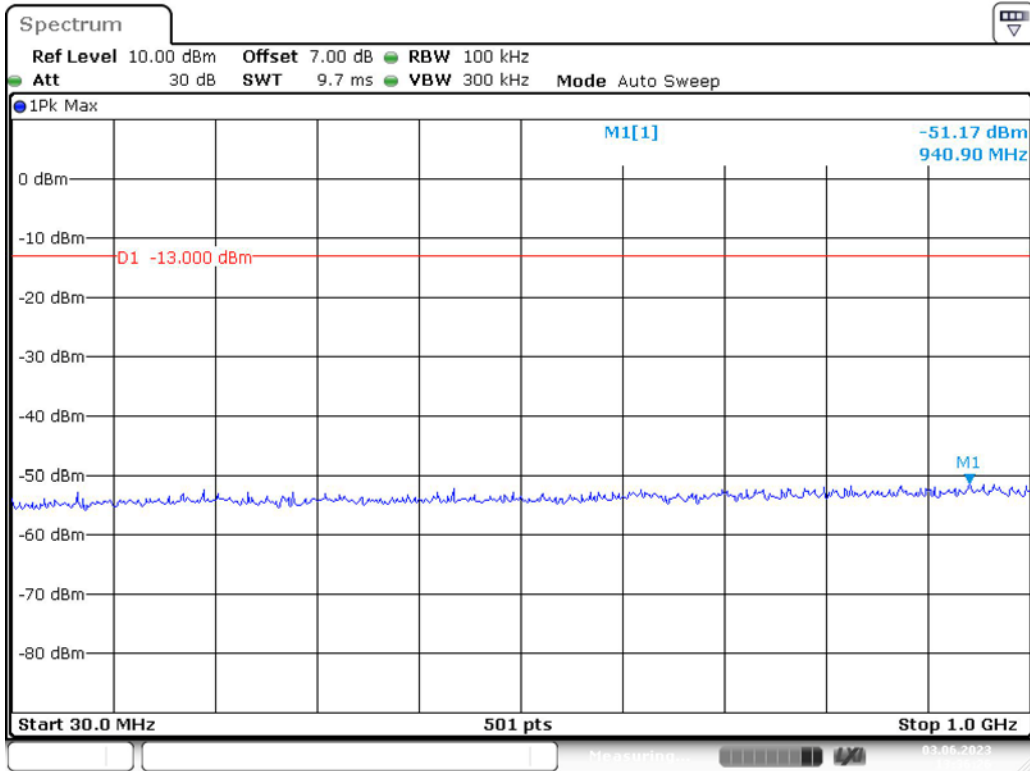

Band 4_15 MHz_Middle_QPSK_RB75#0_1(30MHz-1GHz)

Date: 3.JUN.2023 13:36:26