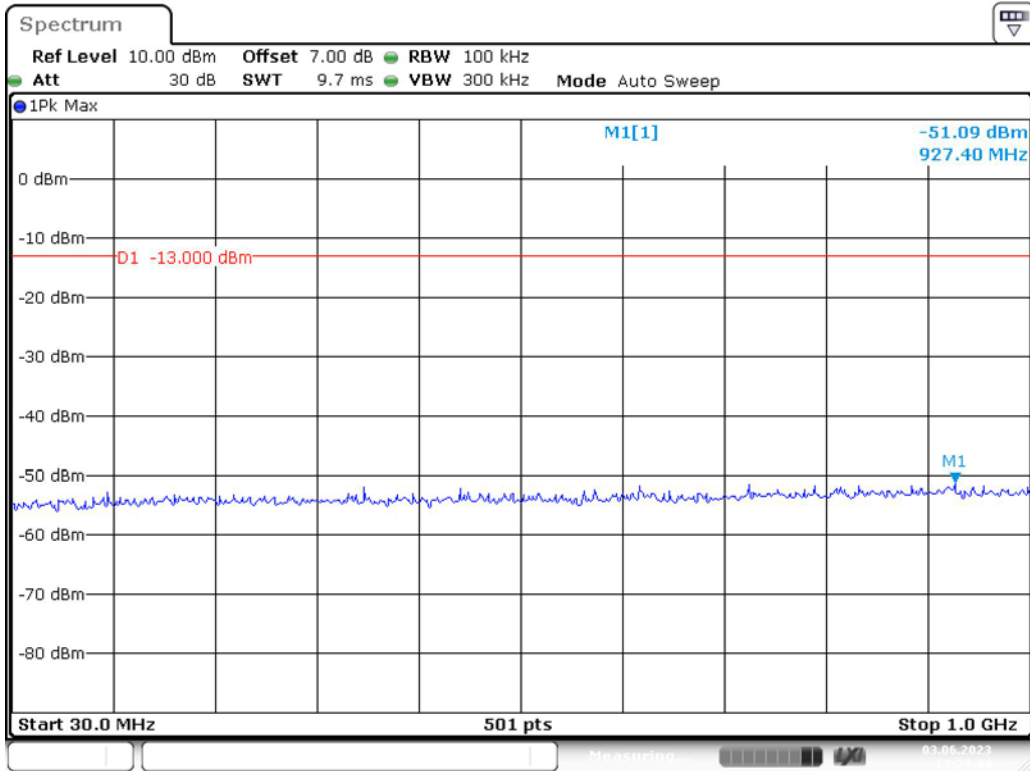

Band 4\_1.4 MHz\_Low\_QPSK\_RB6#0\_1(30MHz-1GHz)

Band 4\_1.4 MHz\_Low\_QPSK\_RB6#0\_2(1GHz-20GHz)

Band 4\_1.4 MHz\_Middle\_QPSK\_RB6#0\_1(30MHz-1GHz)

Date: 3.JUN.2023 13:25:38

Band 4\_1.4 MHz\_Middle\_QPSK\_RB6#0\_2(1GHz-20GHz)