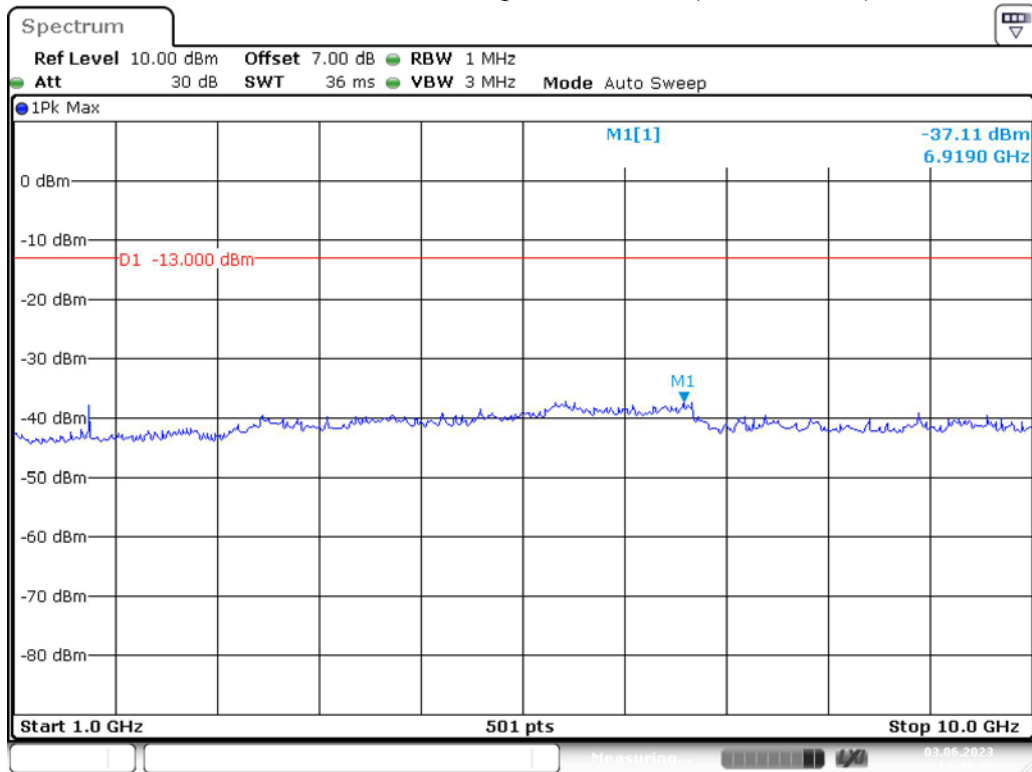

Band 5_1.4 MHz_Middle_QPSK_RB6#0_2(1GHz-10GHz)