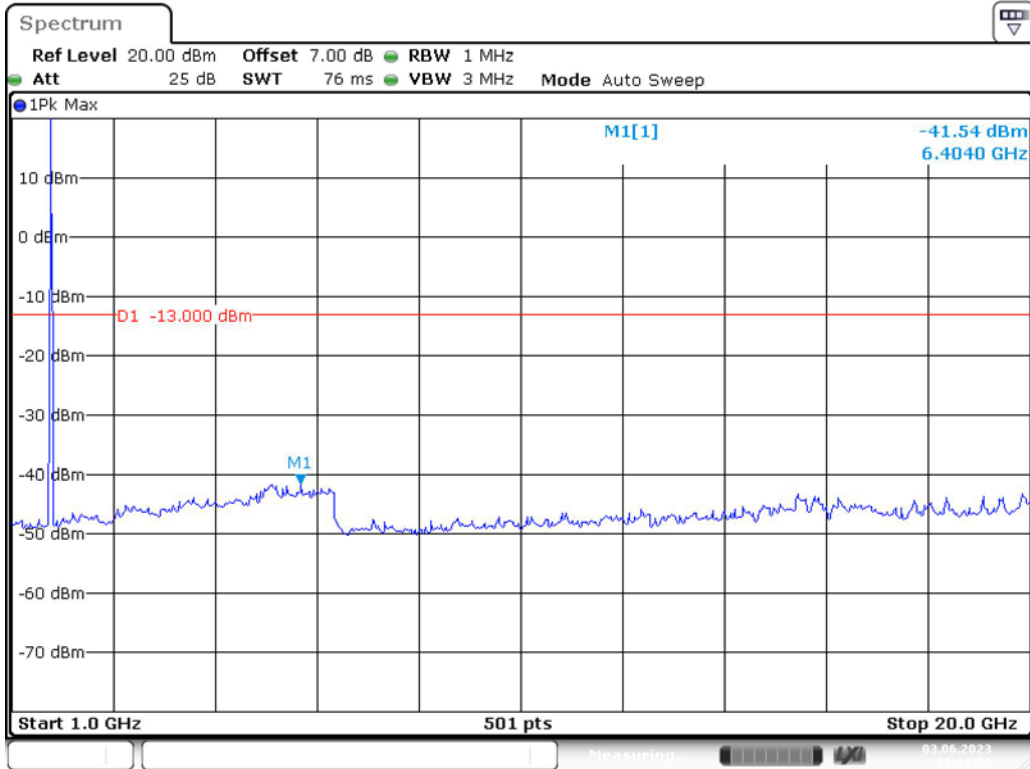

Date: 3.JUN.2023 13:33:41

Band 4\_10 MHz\_Middle\_QPSK\_RB50#0\_2(1GHz-20GHz)

Date: 3.JUN.2023 13:34:06

Band 4\_10 MHz\_High\_QPSK\_RB50#0\_1(30MHz-1GHz)

Band 4\_10 MHz\_High\_QPSK\_RB50#0\_2(1GHz-20GHz)

Band 4\_15 MHz\_Low\_QPSK\_RB75#0\_1(30MHz-1GHz)

Band 4\_15 MHz\_Low\_QPSK\_RB75#0\_2(1GHz-20GHz)

Band 4\_15 MHz\_Middle\_QPSK\_RB75#0\_1(30MHz-1GHz)

Date: 3.JUN.2023 13:36:26

Band 4\_15 MHz\_Middle\_QPSK\_RB75#0\_2(1GHz-20GHz)

Date: 3.JUN.2023 13:36:45