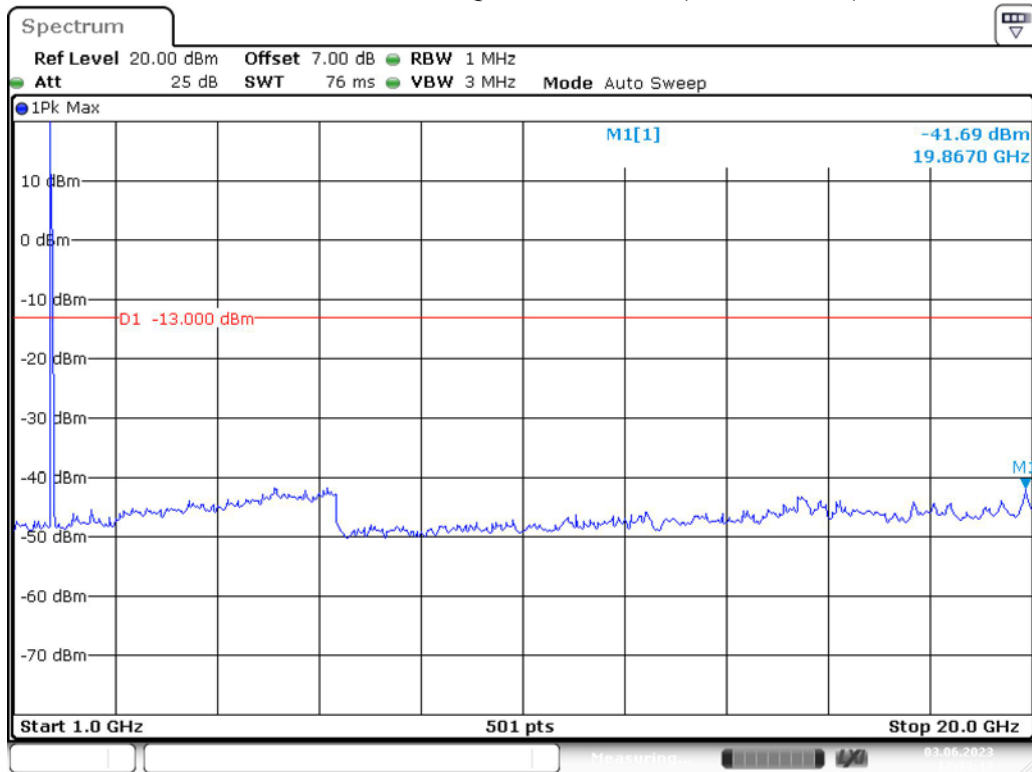

Date: 3.JUN.2023 13:31:49

Band 4\_5 MHz\_High\_QPSK\_RB25#0\_2(1GHz-20GHz)

Date: 3.JUN.2023 13:32:14

Band 4\_10 MHz\_Low\_QPSK\_RB50#0\_1(30MHz-1GHz)

Band 4\_10 MHz\_Low\_QPSK\_RB50#0\_2(1GHz-20GHz)

Band 4\_10 MHz\_Middle\_QPSK\_RB50#0\_1(30MHz-1GHz)