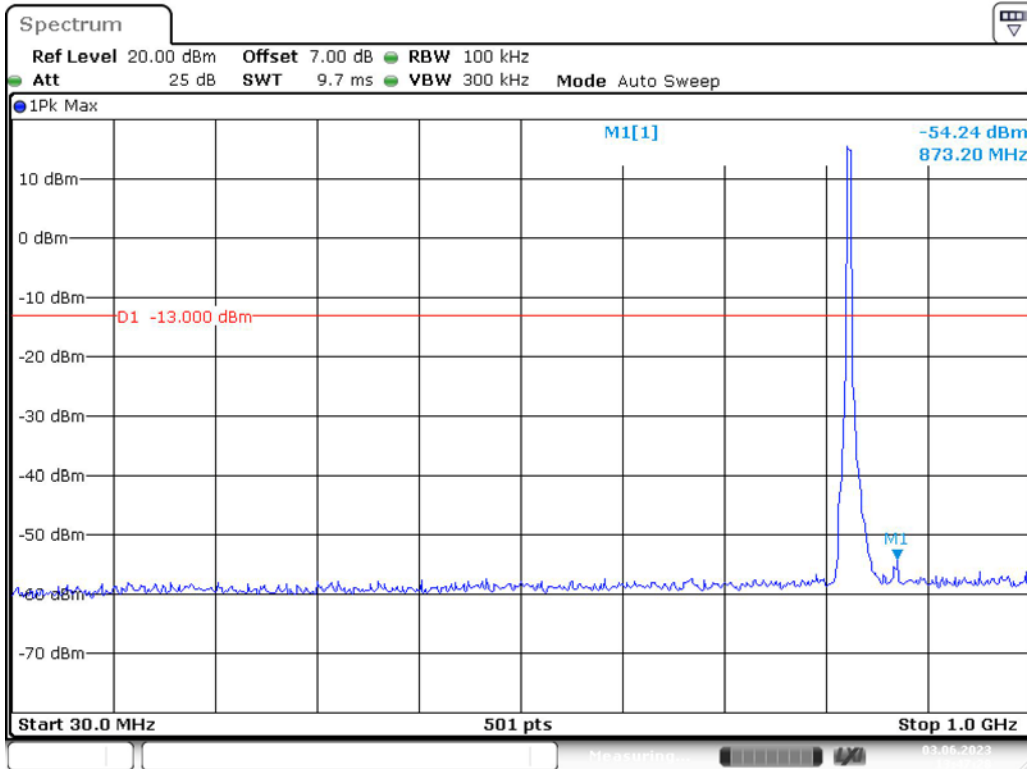

Band 5_5 MHz_Low_QPSK_RB25#0_1(30MHz-1GHz)