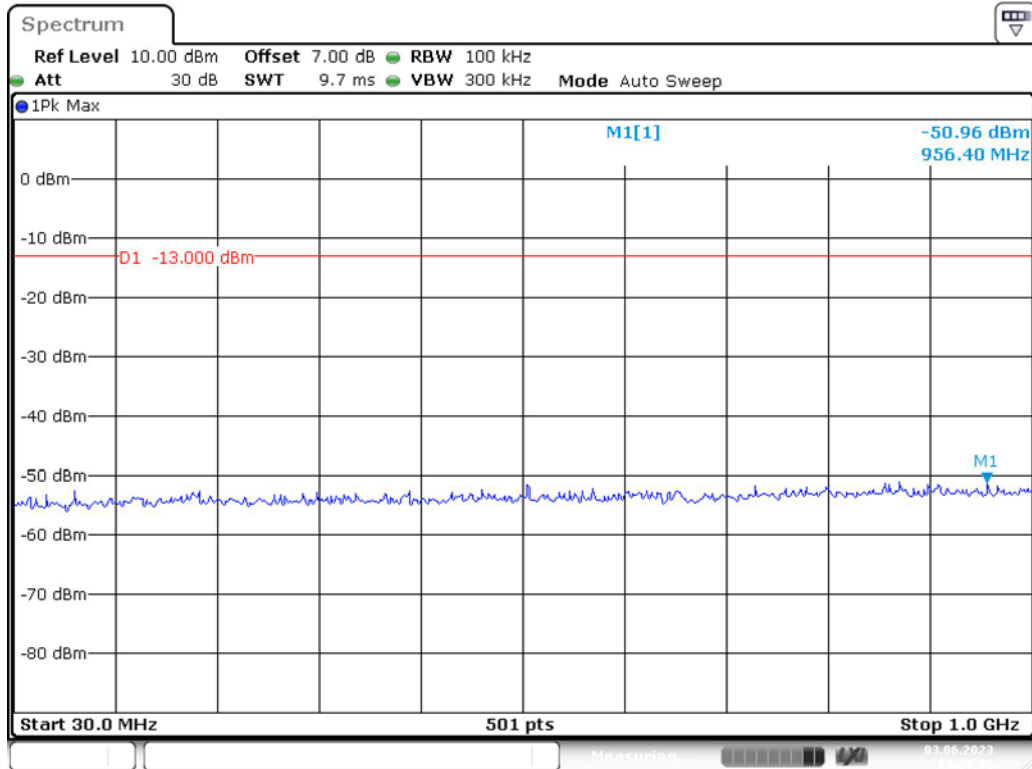

Date: 3.JUN.2023 13:33:41

Band 4\_10 MHz\_Middle\_QPSK\_RB50#0\_2(1GHz-20GHz)

Date: 3.JUN.2023 13:34:06

Band 4\_10 MHz\_High\_QPSK\_RB50#0\_1(30MHz-1GHz)

Band 4\_10 MHz\_High\_QPSK\_RB50#0\_2(1GHz-20GHz)

Band 4\_15 MHz\_Low\_QPSK\_RB75#0\_1(30MHz-1GHz)