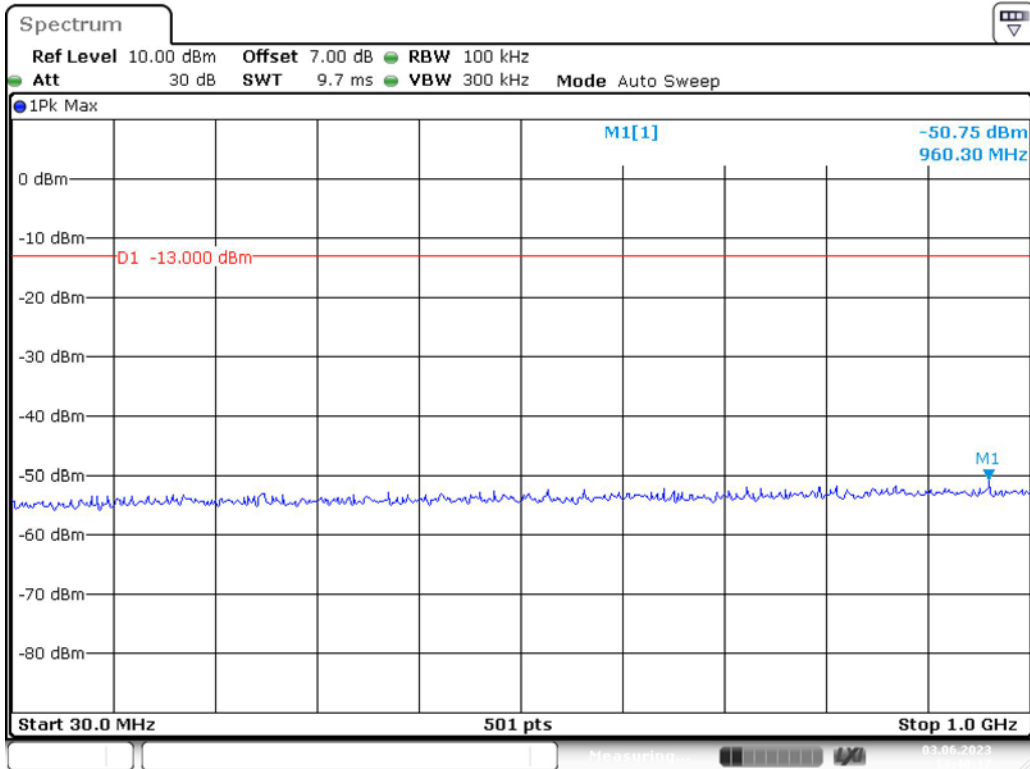

Band 4_20 MHz_High_QPSK_RB100#0_1(30MHz-1GHz)

Date: 3.JUN.2023 13:40:18