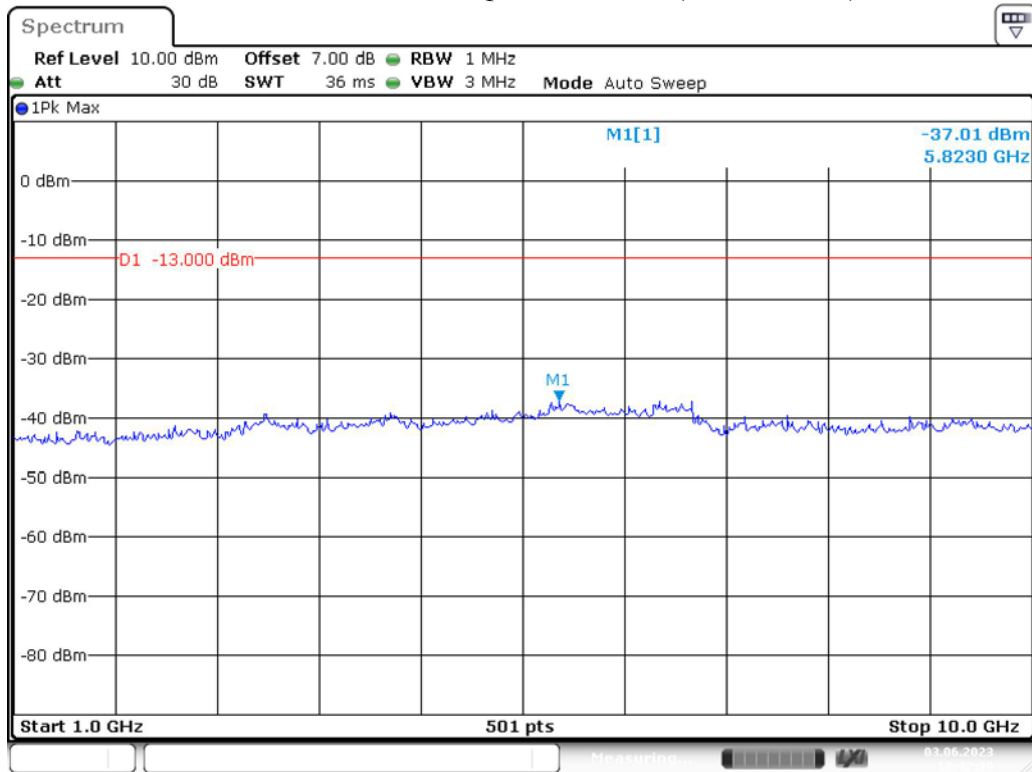

Band 5_1.4 MHz_Low_QPSK_RB6#0_2(1GHz-10GHz)