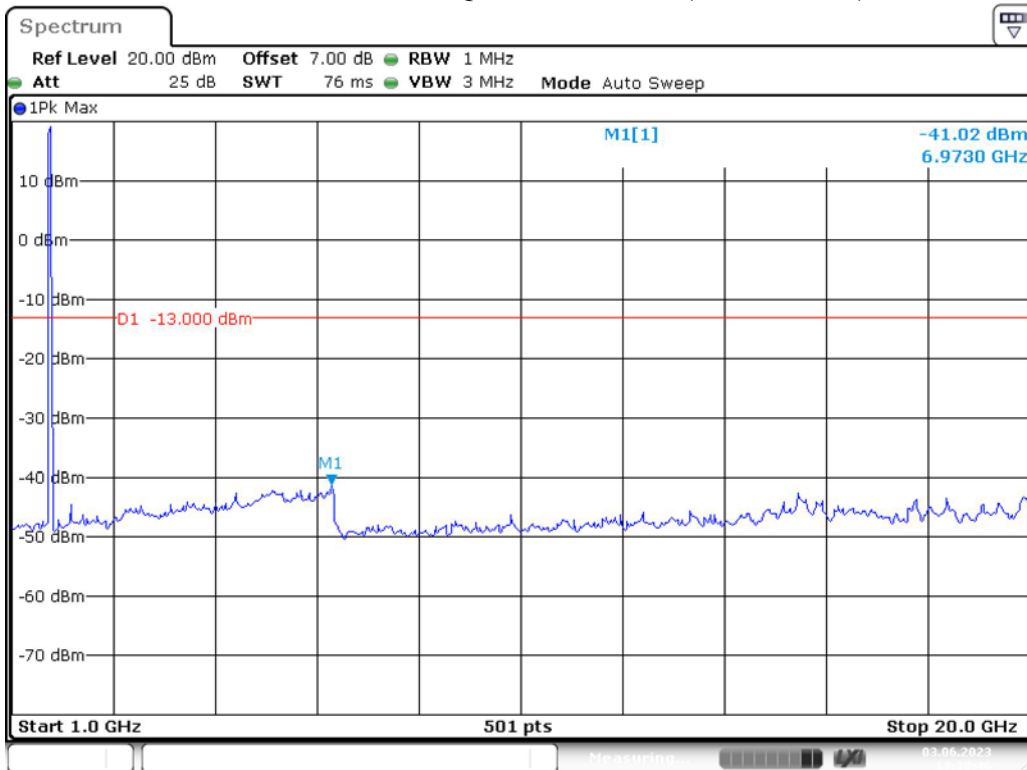

Band 4\_15 MHz\_High\_QPSK\_RB75#0\_1(30MHz-1GHz)

Date: 3.JUN.2023 13:37:19

Band 4\_15 MHz\_High\_QPSK\_RB75#0\_2(1GHz-20GHz)

Date: 3.JUN.2023 13:37:45

Band 4\_20 MHz\_Low\_QPSK\_RB100#0\_1(30MHz-1GHz)

Date: 3.JUN.2023 13:38:18

Band 4\_20 MHz\_Low\_QPSK\_RB100#0\_2(1GHz-20GHz)

Date: 3.JUN.2023 13:38:47

Band 4\_20 MHz\_Middle\_QPSK\_RB100#0\_1(30MHz-1GHz)

Date: 3.JUN.2023 13:39:21

Band 4\_20 MHz\_Middle\_QPSK\_RB100#0\_2(1GHz-20GHz)