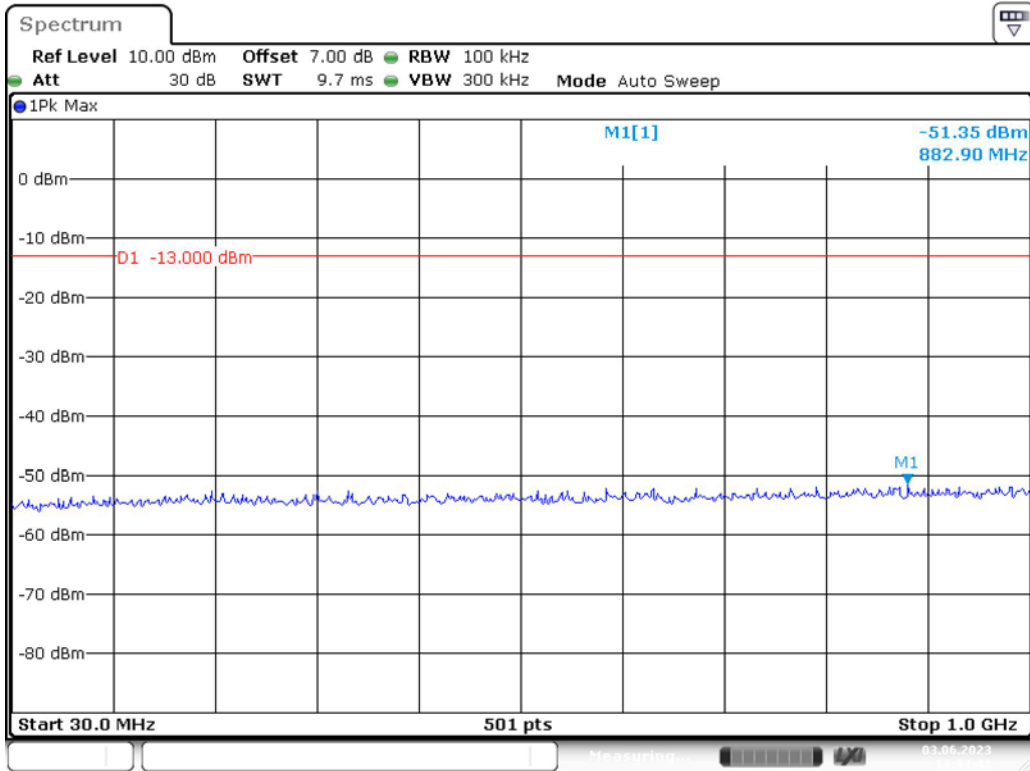

Date: 3.JUN.2023 13:31:49

Band 4\_5 MHz\_High\_QPSK\_RB25#0\_2(1GHz-20GHz)

Date: 3.JUN.2023 13:32:14

Band 4\_10 MHz\_Low\_QPSK\_RB50#0\_1(30MHz-1GHz)

Band 4\_10 MHz\_Low\_QPSK\_RB50#0\_2(1GHz-20GHz)

Band 4\_10 MHz\_Middle\_QPSK\_RB50#0\_1(30MHz-1GHz)