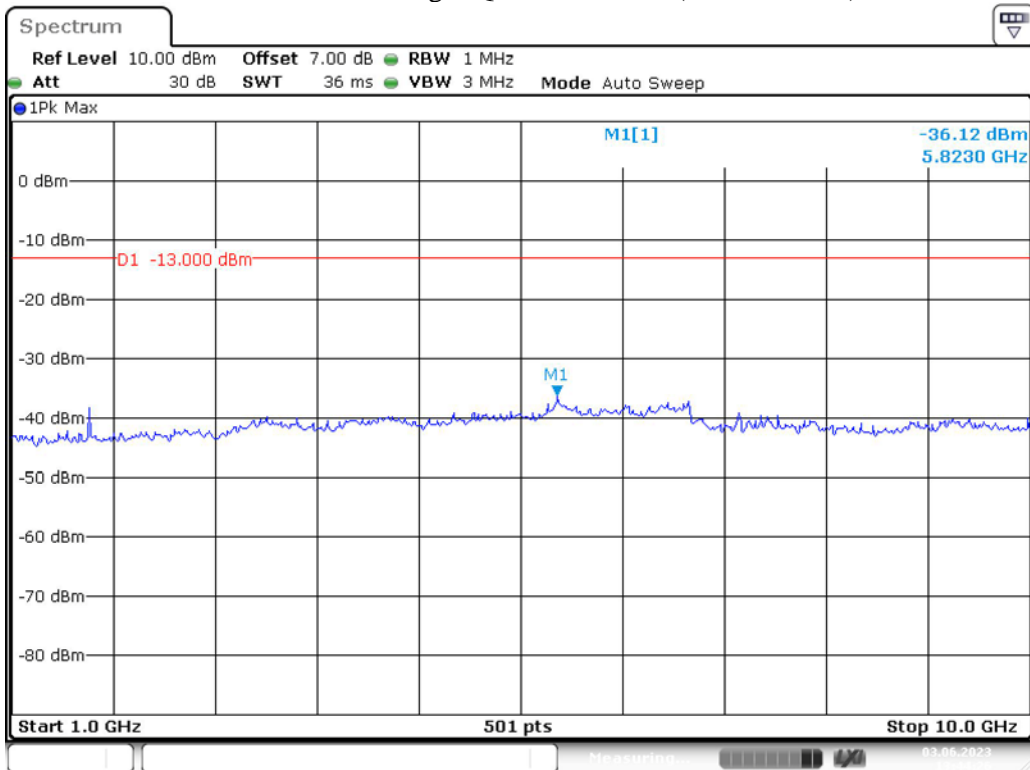

Band 5\_1.4 MHz\_Low\_QPSK\_RB6#0\_2(1GHz-10GHz)

Band 5\_1.4 MHz\_Middle\_QPSK\_RB6#0\_1(30MHz-1GHz)

Band 5\_1.4 MHz\_Middle\_QPSK\_RB6#0\_2(1GHz-10GHz)

Band 5\_1.4 MHz\_High\_QPSK\_RB6#0\_1(30MHz-1GHz)

Band 5\_1.4 MHz\_High\_QPSK\_RB6#0\_2(1GHz-10GHz)