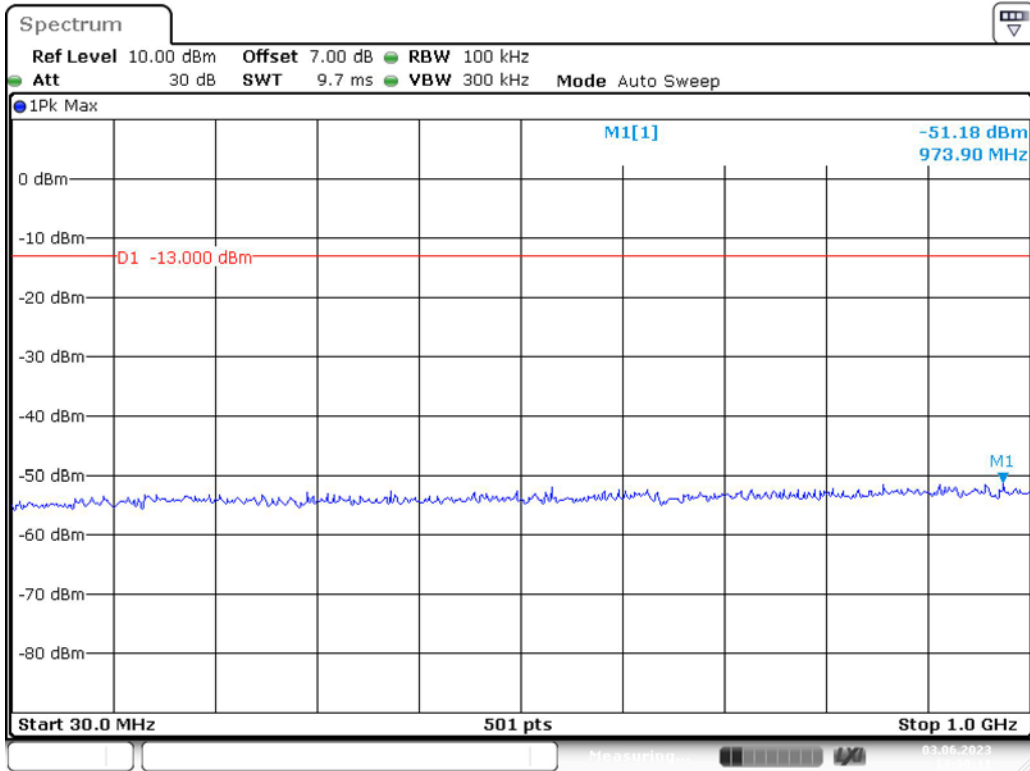

Band 4_5 MHz_Low_QPSK_RB25#0_1(30MHz-1GHz)

Date: 3.JUN.2023 13:30:12