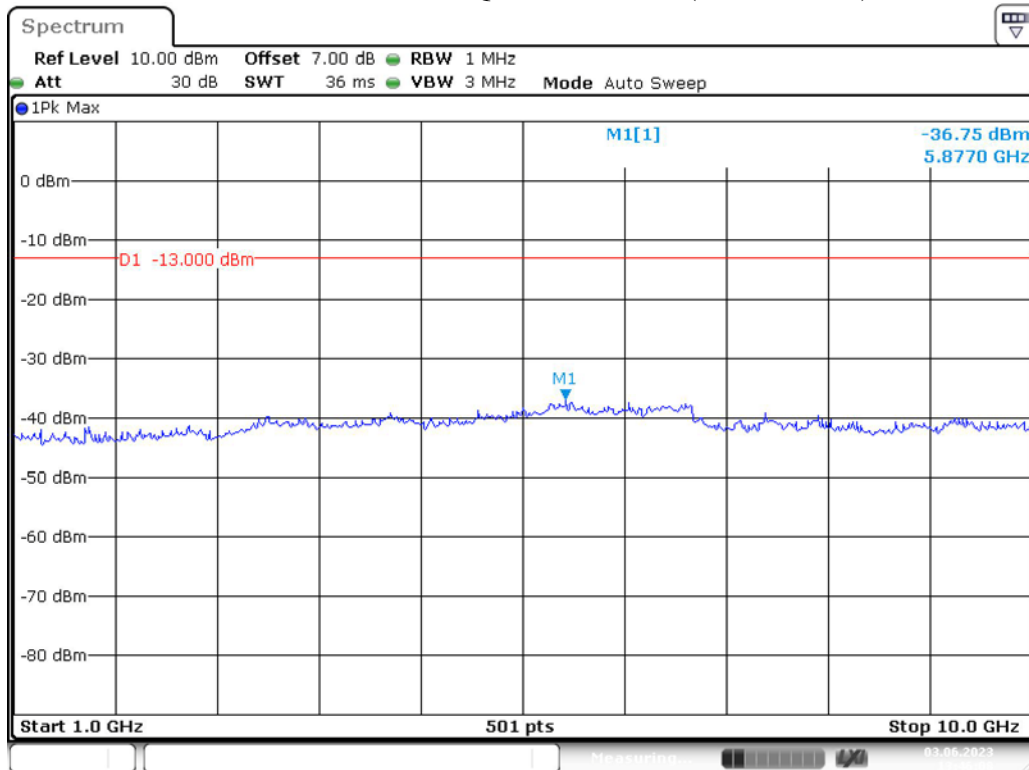

Band 5\_3 MHz\_Low\_QPSK\_RB15#0\_1(30MHz-1GHz)

Band 5\_3 MHz\_Low\_QPSK\_RB15#0\_2(1GHz-10GHz)

Band 5\_3 MHz\_Middle\_QPSK\_RB15#0\_1(30MHz-1GHz)

Band 5\_3 MHz\_Middle\_QPSK\_RB15#0\_2(1GHz-10GHz)

Band 5\_3 MHz\_High\_QPSK\_RB15#0\_1(30MHz-1GHz)