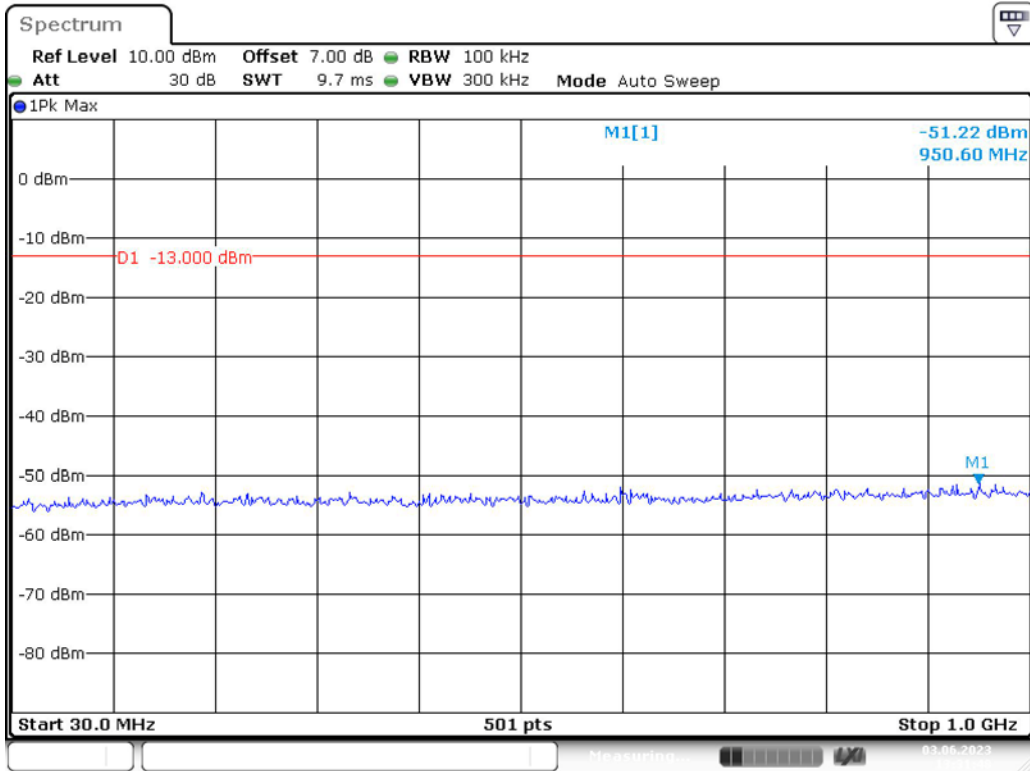

Date: 3.JUN.2023 13:30:37

Band 4\_5 MHz\_Middle\_QPSK\_RB25#0\_1(30MHz-1GHz)

Date: 3.JUN.2023 13:31:02

Band 4\_5 MHz\_Middle\_QPSK\_RB25#0\_2(1GHz-20GHz)

Date: 3.JUN.2023 13:31:27

Band 4\_5 MHz\_High\_QPSK\_RB25#0\_1(30MHz-1GHz)