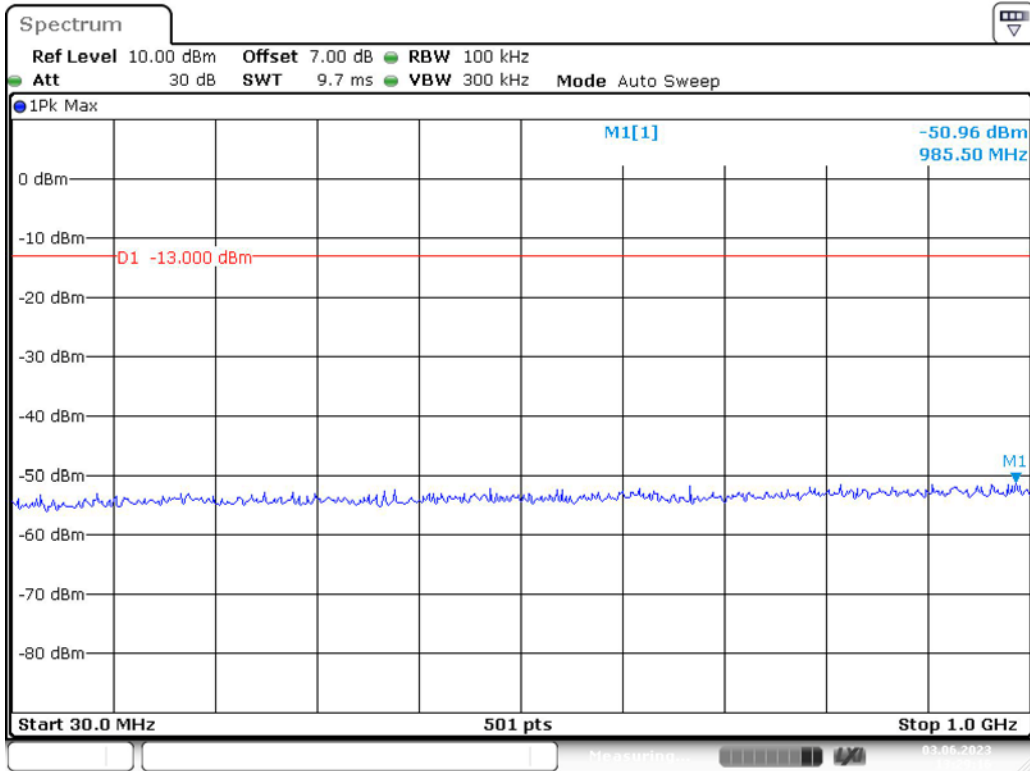

Band 4\_3 MHz\_Low\_QPSK\_RB15#0\_2(1GHz-20GHz)

Band 4\_3 MHz\_Middle\_QPSK\_RB15#0\_1(30MHz-1GHz)

Date: 3.JUN.2023 13:28:29

Band 4\_3 MHz\_Middle\_QPSK\_RB15#0\_2(1GHz-20GHz)

Date: 3.JUN.2023 13:28:48

Band 4\_3 MHz\_High\_QPSK\_RB15#0\_1(30MHz-1GHz)