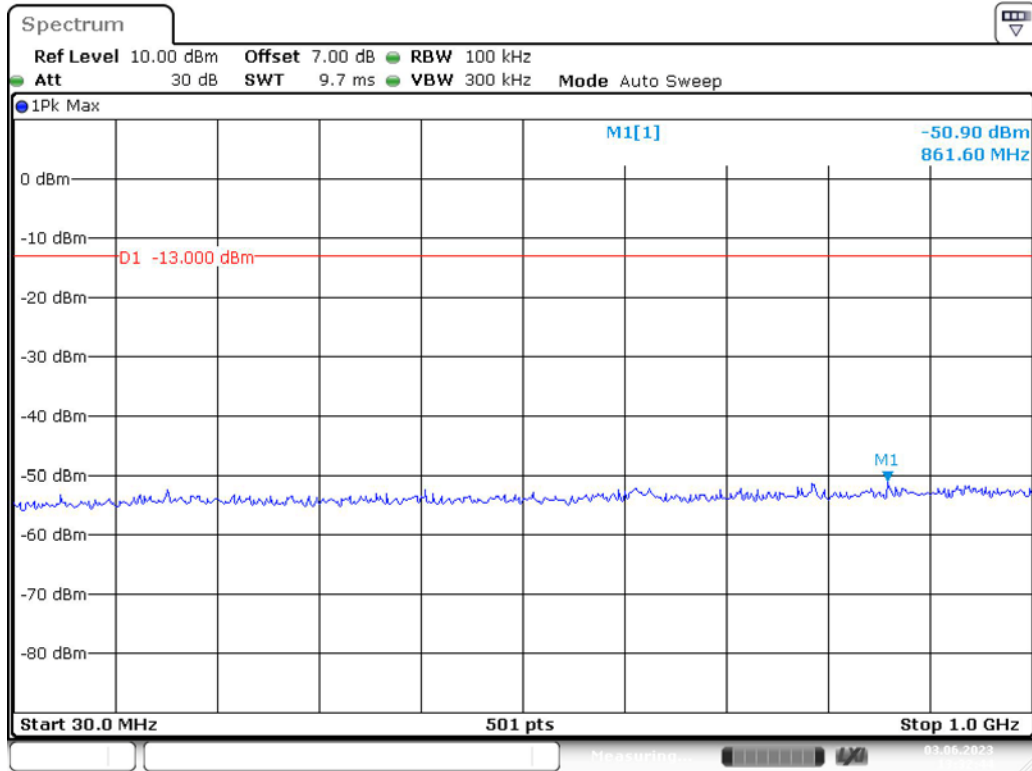

Band 4_10 MHz_Low_QPSK_RB50#0_1(30MHz-1GHz)