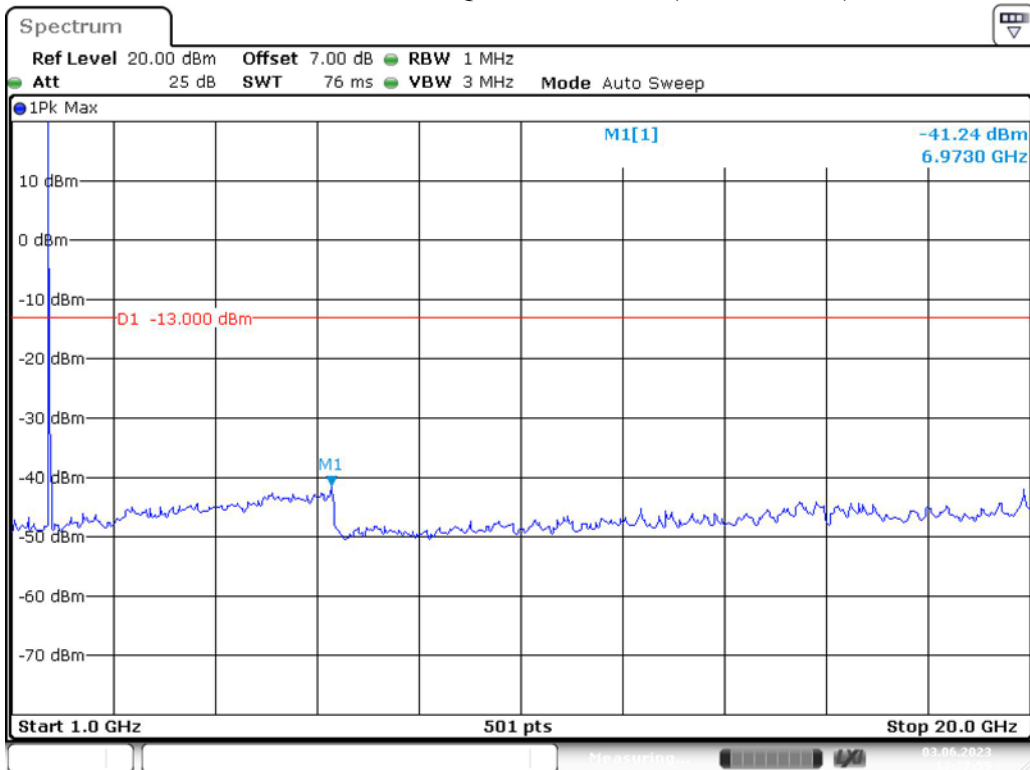

Band 4_3 MHz_Low_QPSK_RB15#0_2(1GHz-20GHz)