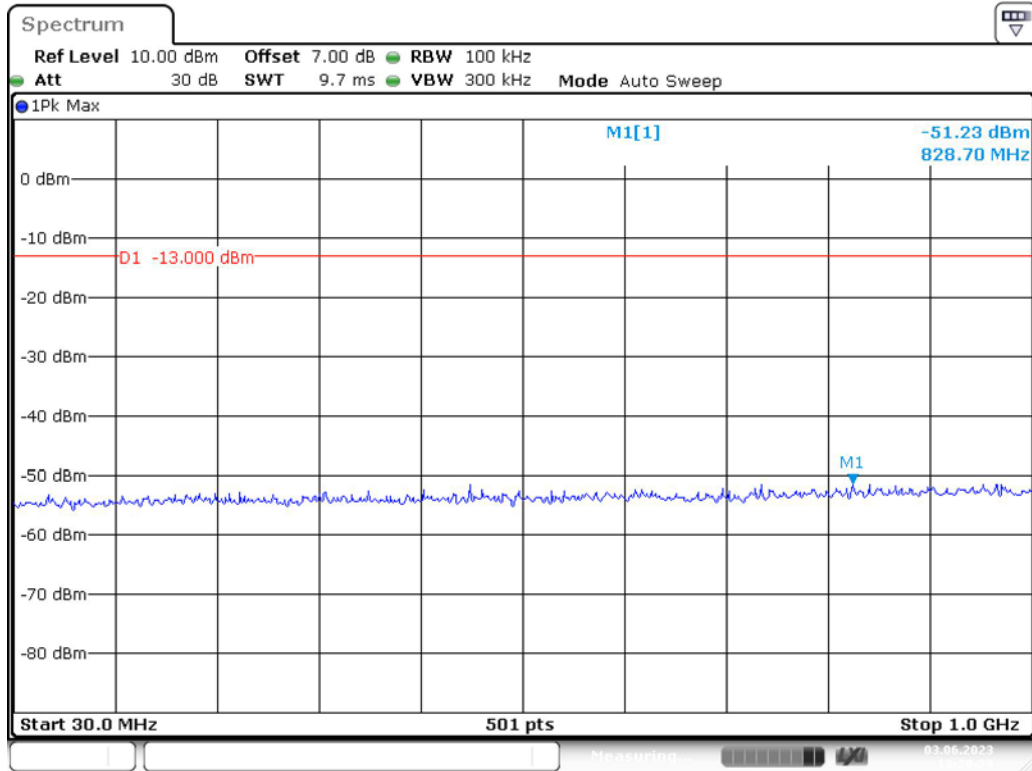

Band 4_3 MHz_Middle_QPSK_RB15#0_1(30MHz-1GHz)

Date: 3.JUN.2023 13:28:29