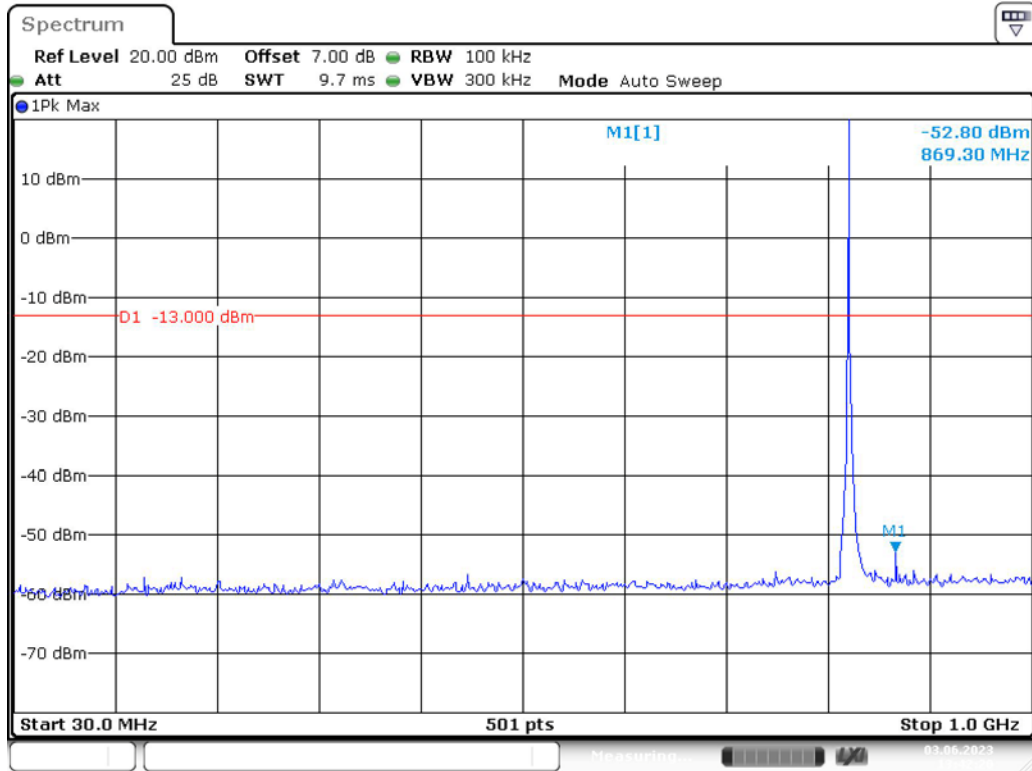

Date: 3.JUN.2023 13:39:49

Band 4\_20 MHz\_High\_QPSK\_RB100#0\_1(30MHz-1GHz)

Date: 3.JUN.2023 13:40:18

Band 4\_20 MHz\_High\_QPSK\_RB100#0\_2(1GHz-20GHz)

Date: 3.JUN.2023 13:40:37

Band 5\_1.4 MHz\_Low\_QPSK\_RB6#0\_1(30MHz-1GHz)