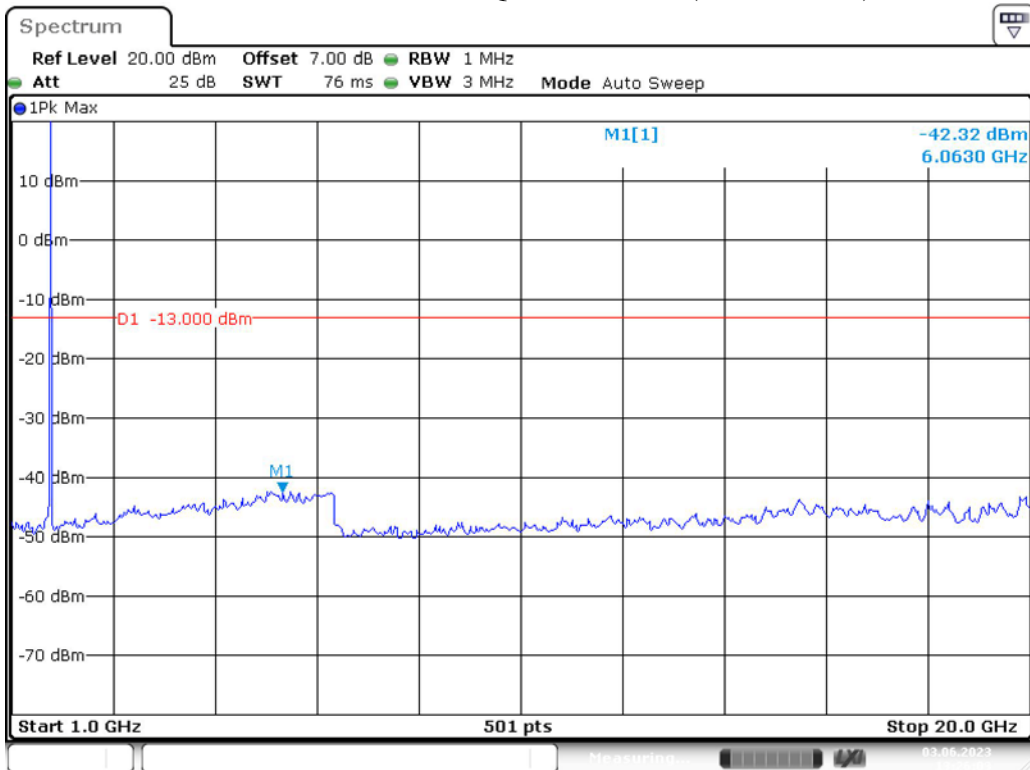

Band 4\_1.4 MHz\_Low\_QPSK\_RB6#0\_1(30MHz-1GHz)

Band 4\_1.4 MHz\_Low\_QPSK\_RB6#0\_2(1GHz-20GHz)

Band 4\_1.4 MHz\_Middle\_QPSK\_RB6#0\_1(30MHz-1GHz)

Date: 3.JUN.2023 13:25:38

Band 4\_1.4 MHz\_Middle\_QPSK\_RB6#0\_2(1GHz-20GHz)