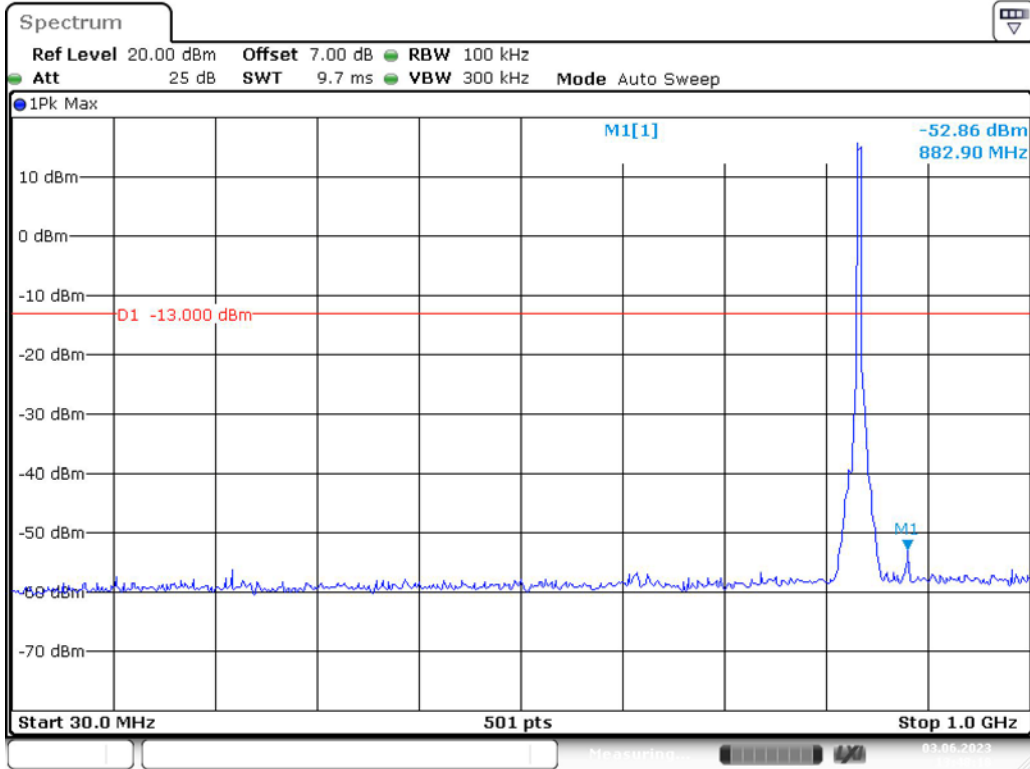

Band 5\_3 MHz\_High\_QPSK\_RB15#0\_2(1GHz-10GHz)

Band 5\_5 MHz\_Low\_QPSK\_RB25#0\_1(30MHz-1GHz)

Band 5\_5 MHz\_Low\_QPSK\_RB25#0\_2(1GHz-10GHz)

Band 5\_5 MHz\_Middle\_QPSK\_RB25#0\_1(30MHz-1GHz)

Band 5\_5 MHz\_Middle\_QPSK\_RB25#0\_2(1GHz-10GHz)