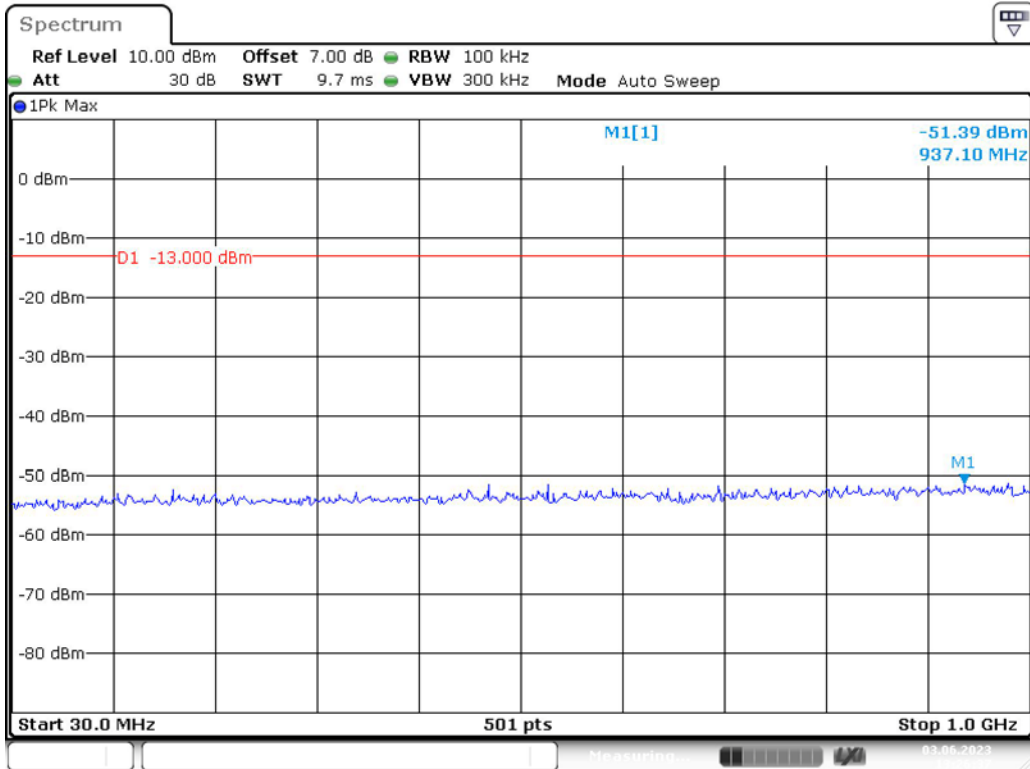

Band 4_1.4 MHz_High_QPSK_RB6#0_1(30MHz-1GHz)

Date: 3.JUN.2023 13:26:37