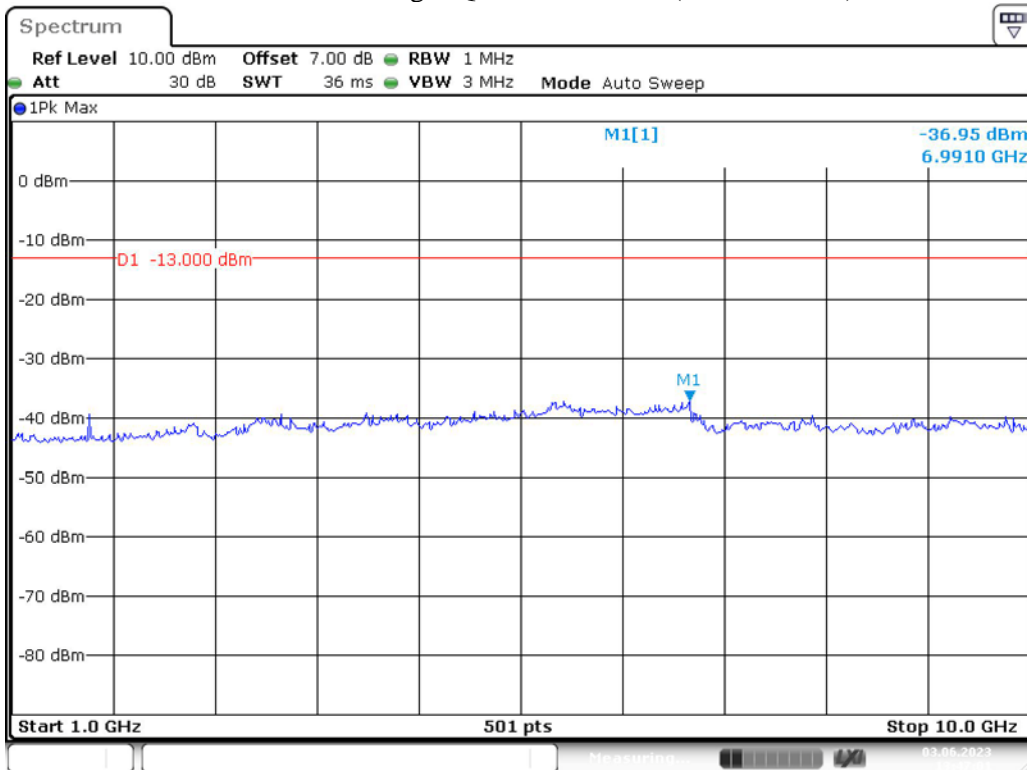

Band 5_3 MHz_High_QPSK_RB15#0_2(1GHz-10GHz)