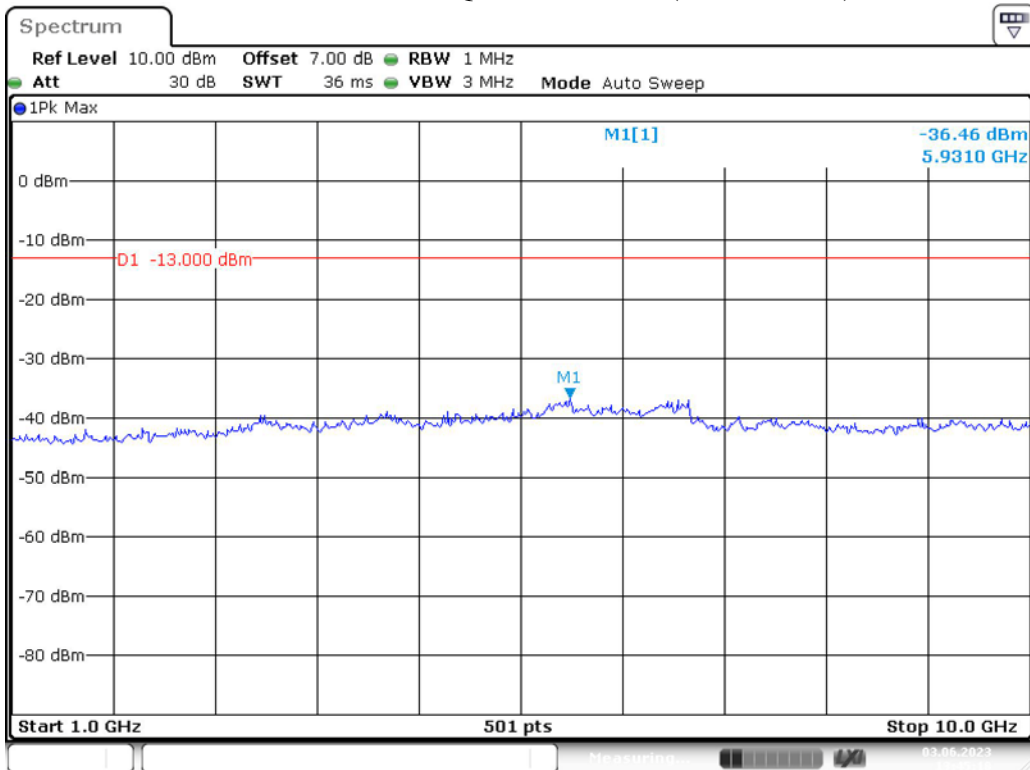

Band 5_3 MHz_Low_QPSK_RB15#0_2(1GHz-10GHz)