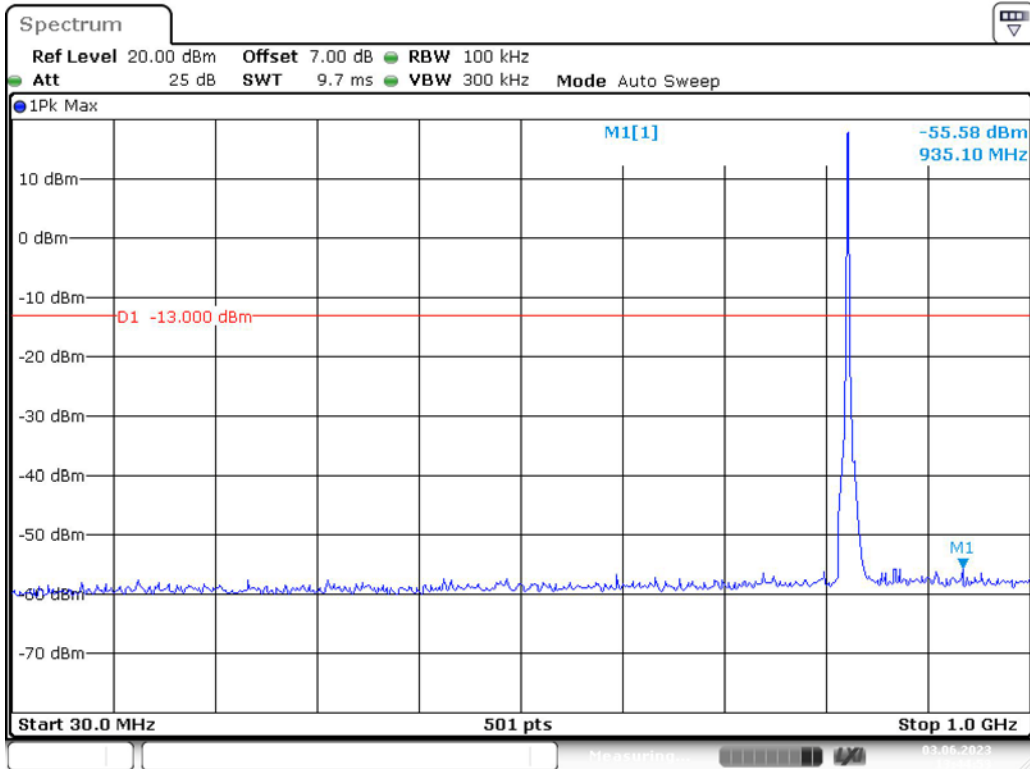

Band 5_3 MHz_Low_QPSK_RB15#0_1(30MHz-1GHz)