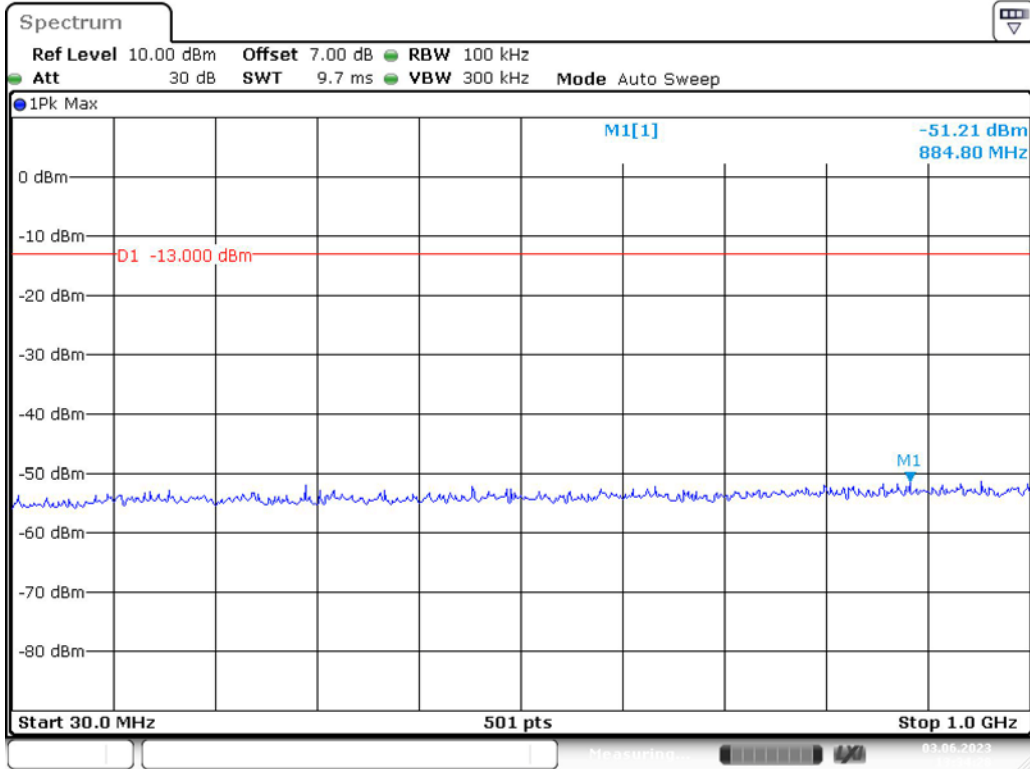

Band 4_10 MHz_High_QPSK_RB50#0_1(30MHz-1GHz)