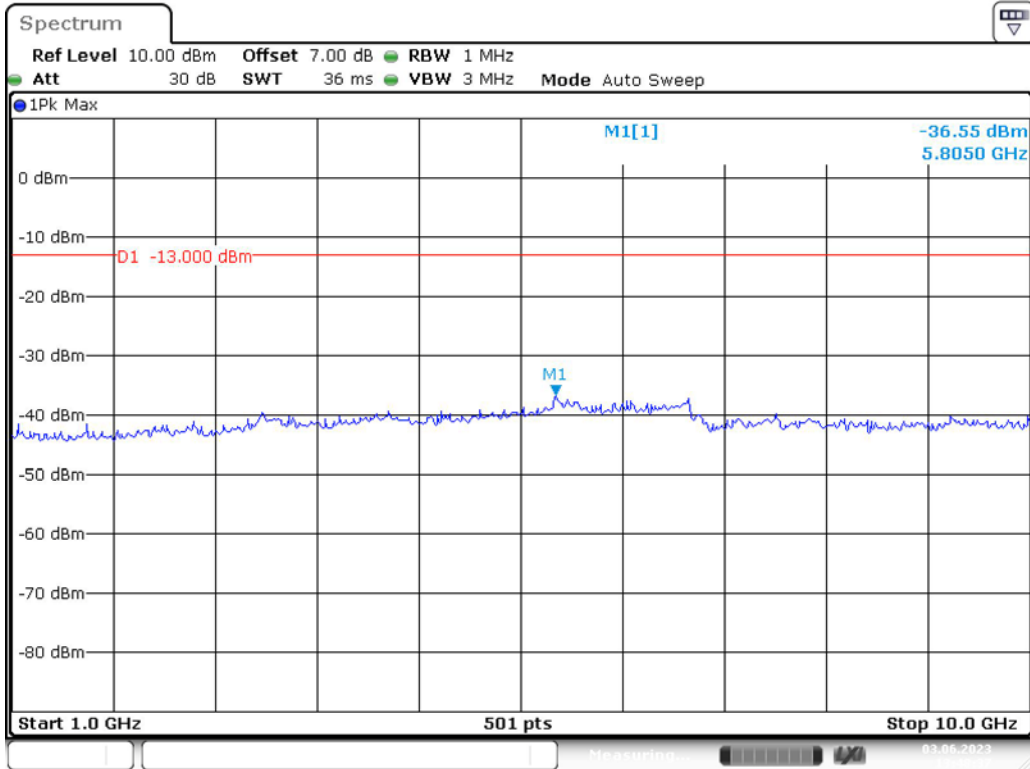

Band 5\_3 MHz\_High\_QPSK\_RB15#0\_2(1GHz-10GHz)

Band 5\_5 MHz\_Low\_QPSK\_RB25#0\_1(30MHz-1GHz)

Band 5\_5 MHz\_Low\_QPSK\_RB25#0\_2(1GHz-10GHz)

Band 5\_5 MHz\_Middle\_QPSK\_RB25#0\_1(30MHz-1GHz)

Band 5\_5 MHz\_Middle\_QPSK\_RB25#0\_2(1GHz-10GHz)