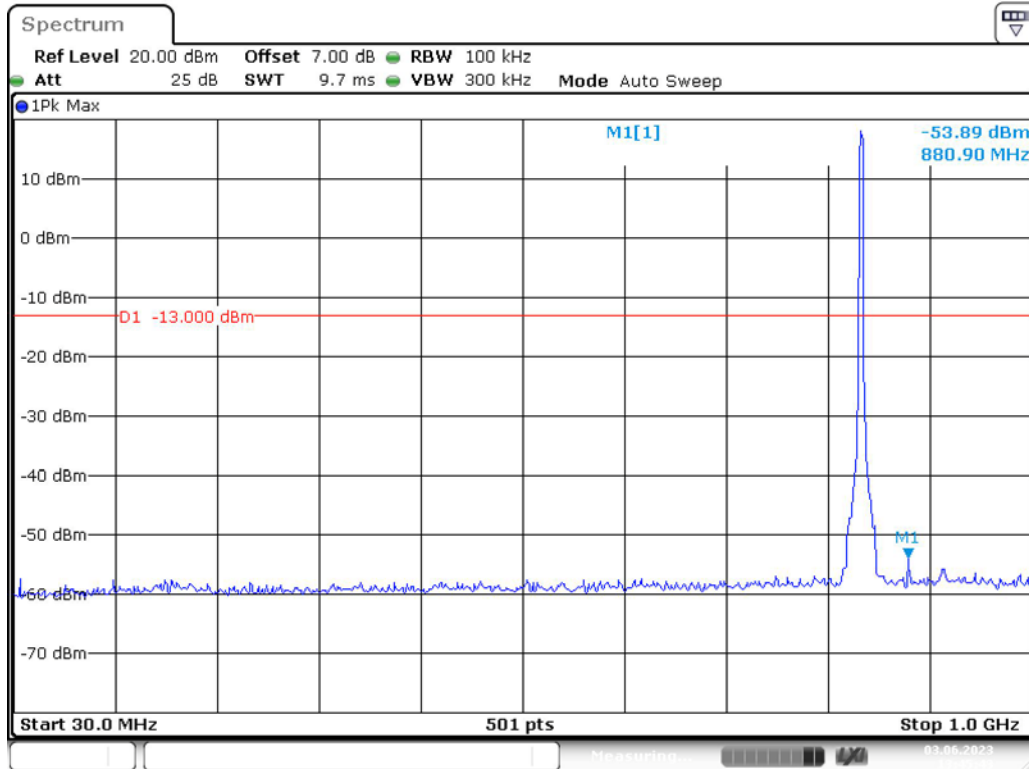

Band 5_3 MHz_Middle_QPSK_RB15#0_1(30MHz-1GHz)