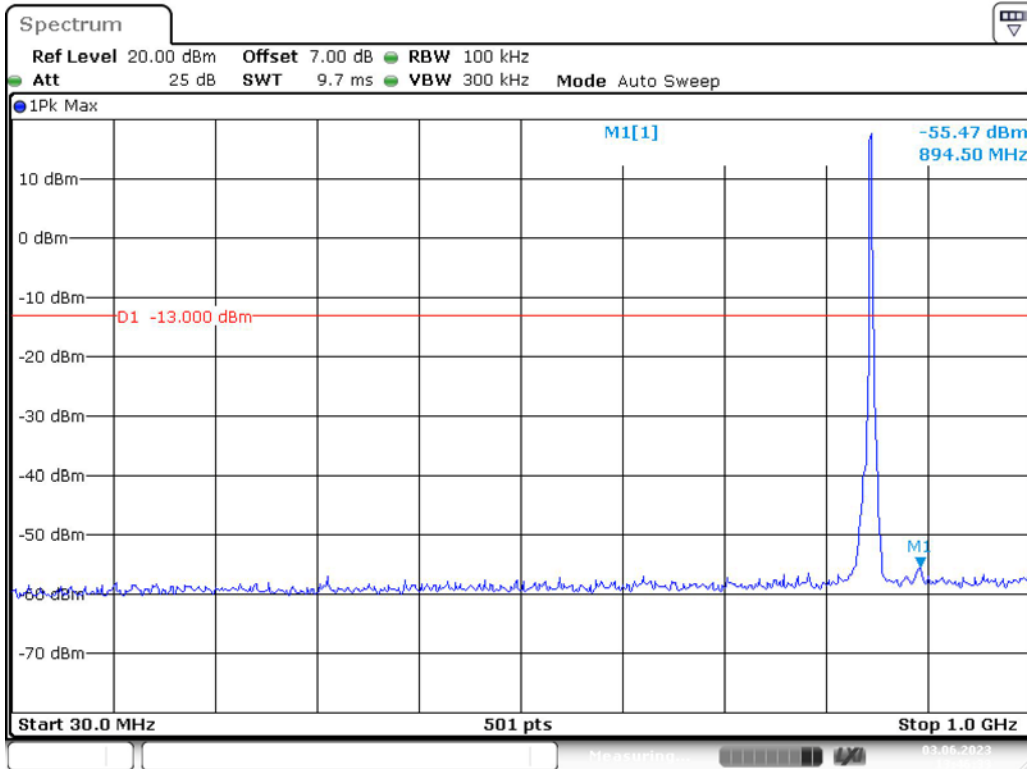

Band 5\_3 MHz\_Low\_QPSK\_RB15#0\_1(30MHz-1GHz)

Band 5\_3 MHz\_Low\_QPSK\_RB15#0\_2(1GHz-10GHz)

Band 5\_3 MHz\_Middle\_QPSK\_RB15#0\_1(30MHz-1GHz)

Band 5\_3 MHz\_Middle\_QPSK\_RB15#0\_2(1GHz-10GHz)

Band 5\_3 MHz\_High\_QPSK\_RB15#0\_1(30MHz-1GHz)