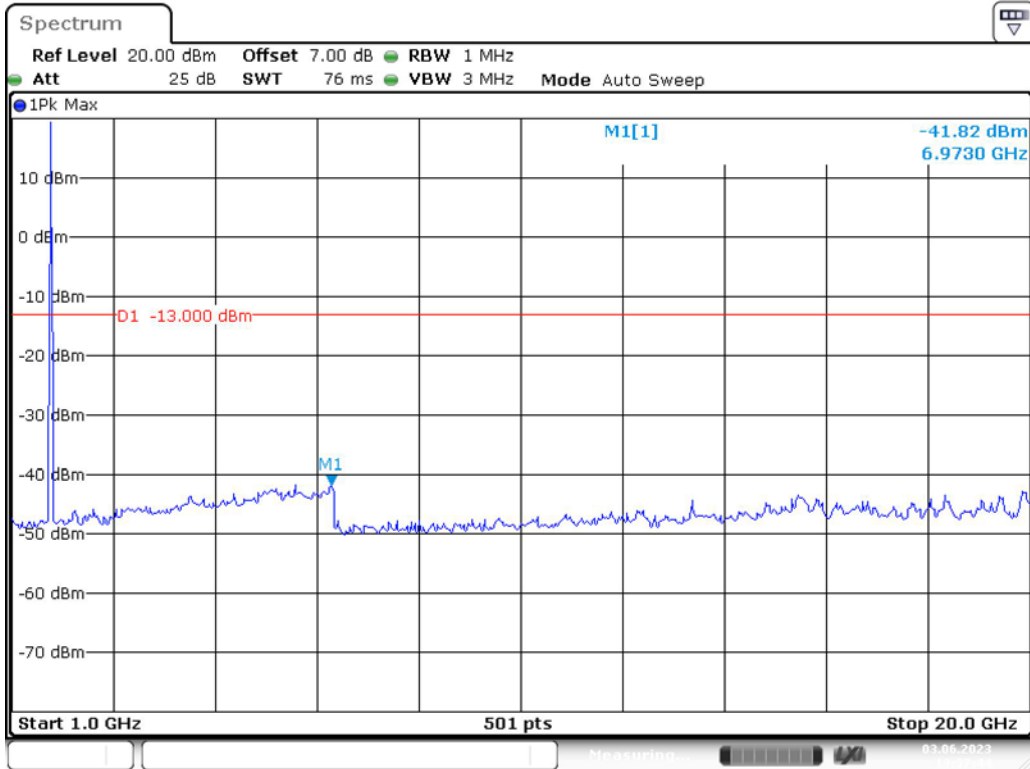

Band 4_15 MHz_High_QPSK_RB75#0_2(1GHz-20GHz)

Date: 3.JUN.2023 13:37:45