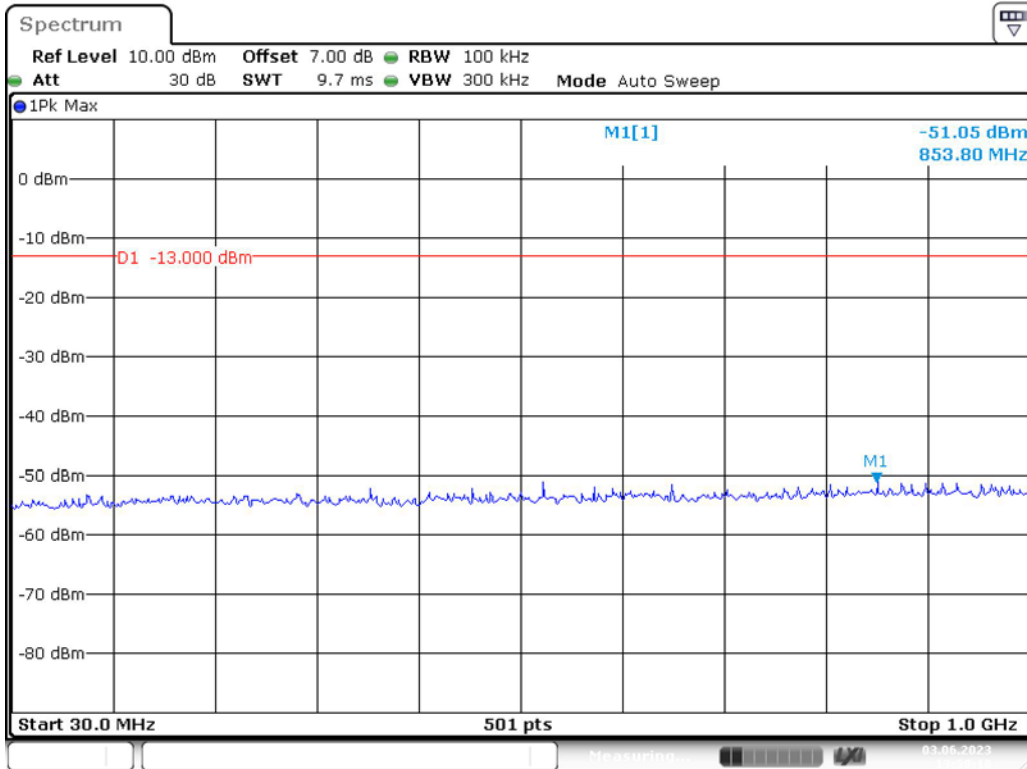

Band 4\_15 MHz\_High\_QPSK\_RB75#0\_1(30MHz-1GHz)

Date: 3.JUN.2023 13:37:19

Band 4\_15 MHz\_High\_QPSK\_RB75#0\_2(1GHz-20GHz)

Date: 3.JUN.2023 13:37:45

Band 4\_20 MHz\_Low\_QPSK\_RB100#0\_1(30MHz-1GHz)

Date: 3.JUN.2023 13:38:18