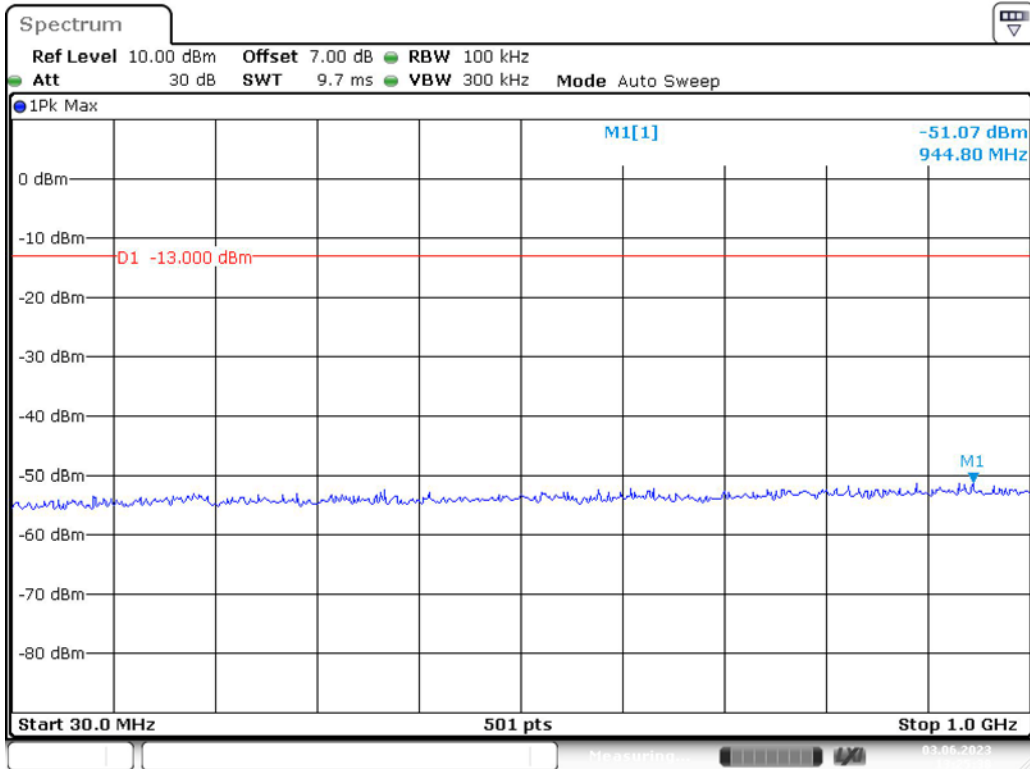

Band 4\_1.4 MHz\_Low\_QPSK\_RB6#0\_1(30MHz-1GHz)

Band 4\_1.4 MHz\_Low\_QPSK\_RB6#0\_2(1GHz-20GHz)

Band 4\_1.4 MHz\_Middle\_QPSK\_RB6#0\_1(30MHz-1GHz)

Date: 3.JUN.2023 13:25:38

Band 4\_1.4 MHz\_Middle\_QPSK\_RB6#0\_2(1GHz-20GHz)