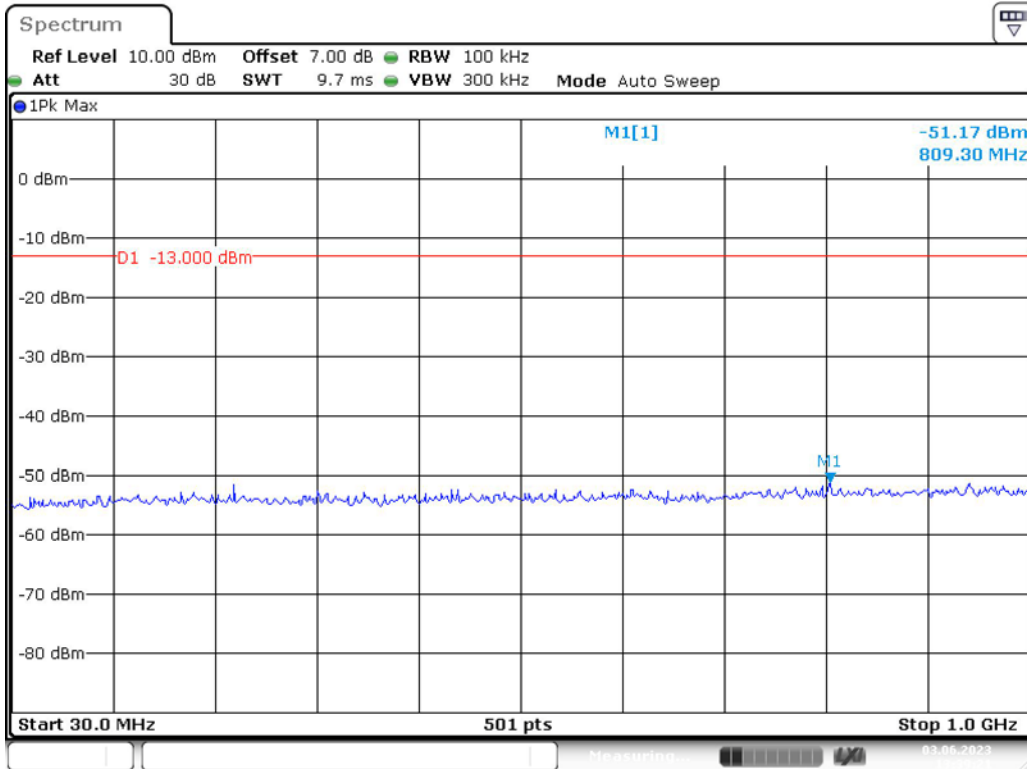

Band 4_20 MHz_Middle_QPSK_RB100#0_1(30MHz-1GHz)

Date: 3.JUN.2023 13:39:21