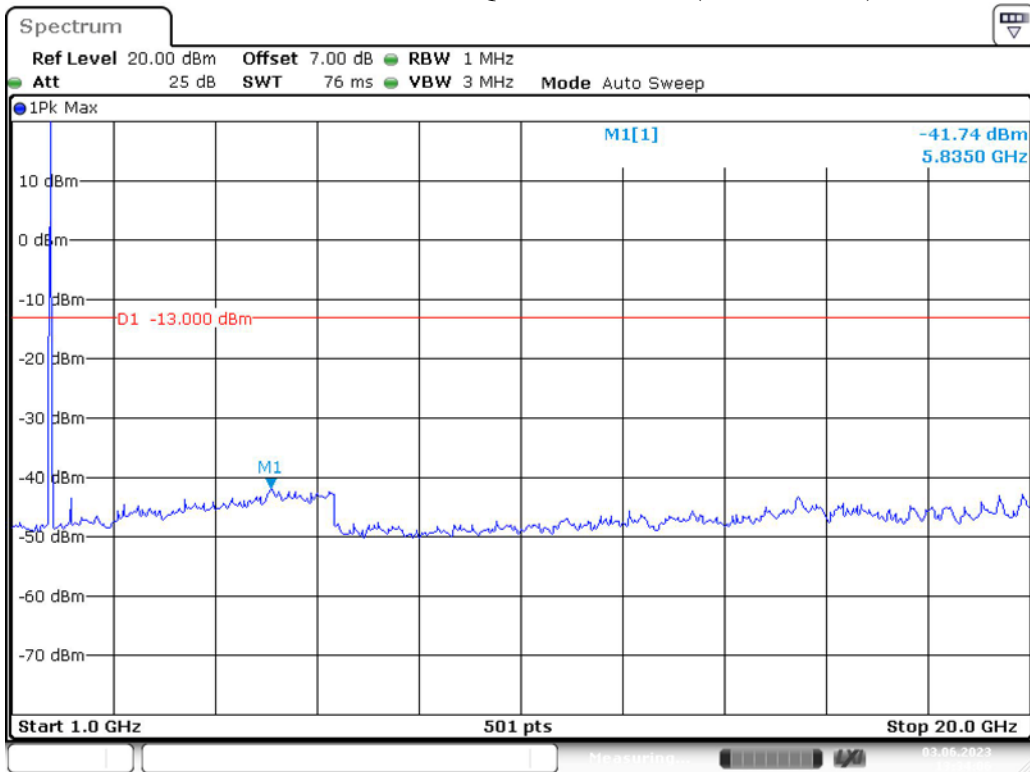

Band 4_10 MHz_Middle_QPSK_RB50#0_2(1GHz-20GHz)

Date: 3.JUN.2023 13:34:06