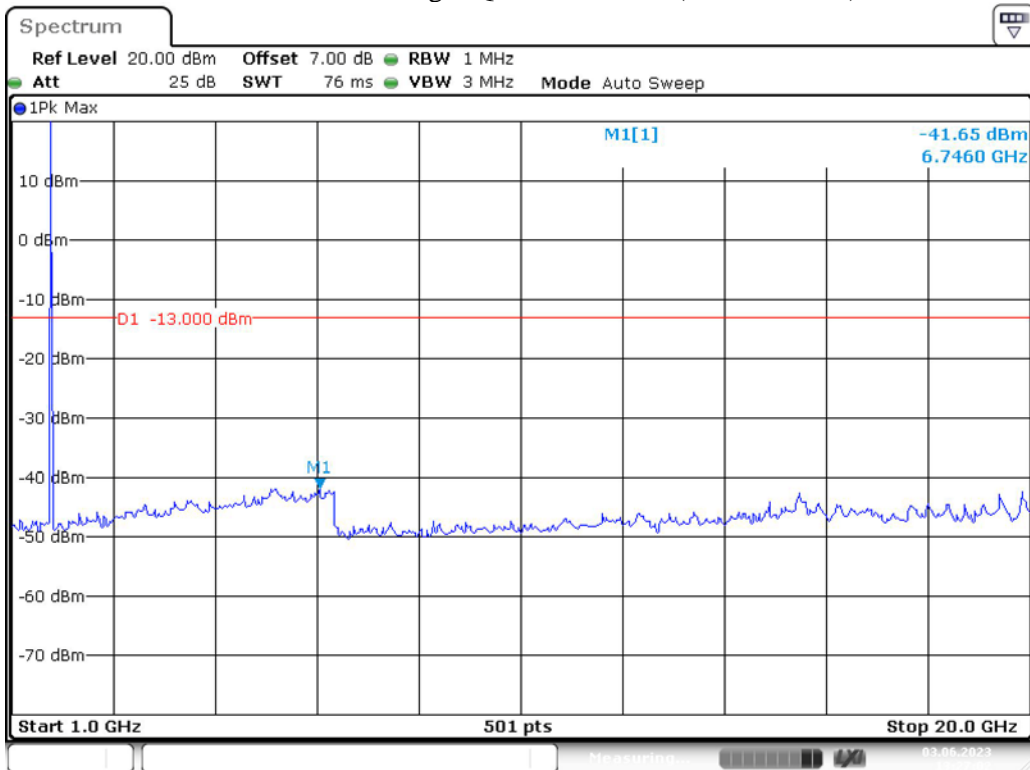

Band 4_1.4 MHz_High_QPSK_RB6#0_2(1GHz-20GHz)

Date: 3.JUN.2023 13:27:02