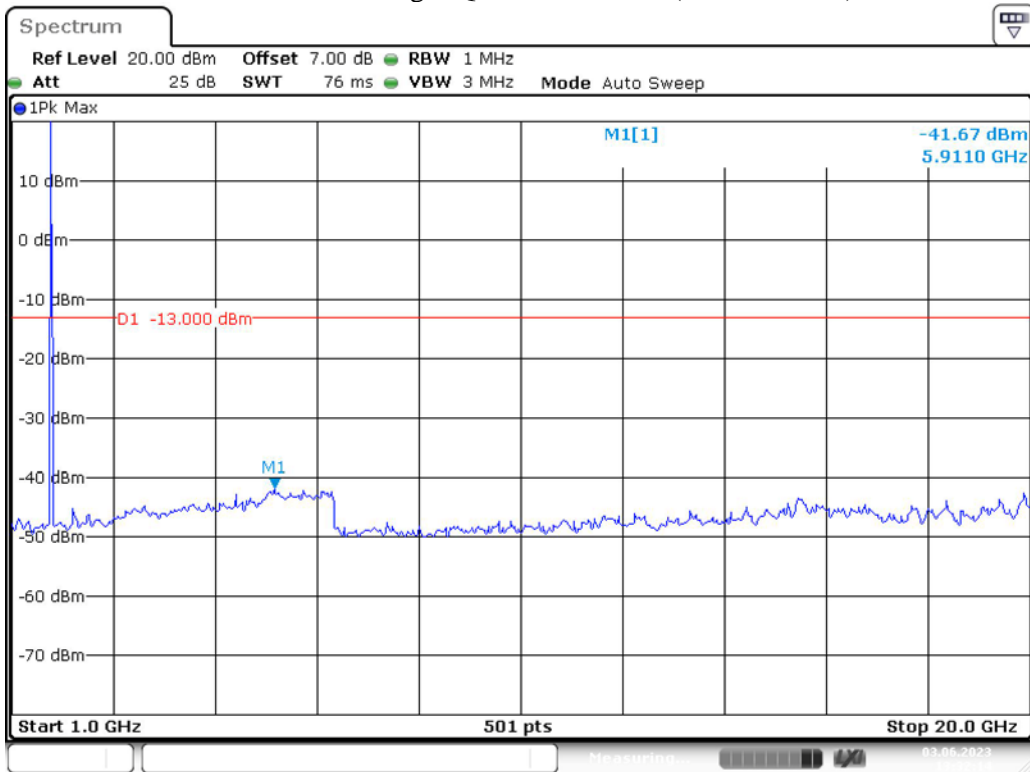

Band 4_5 MHz_High_QPSK_RB25#0_2(1GHz-20GHz)

Date: 3.JUN.2023 13:32:14