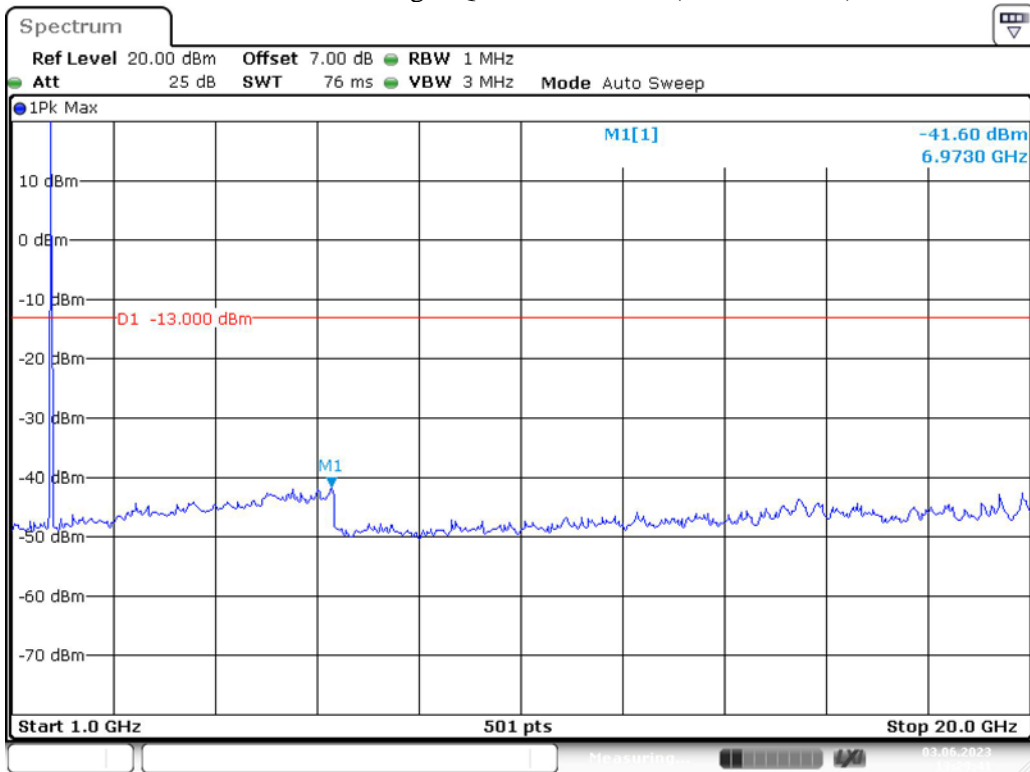

Band 4_3 MHz_High_QPSK_RB15#0_2(1GHz-20GHz)

Date: 3.JUN.2023 13:29:41