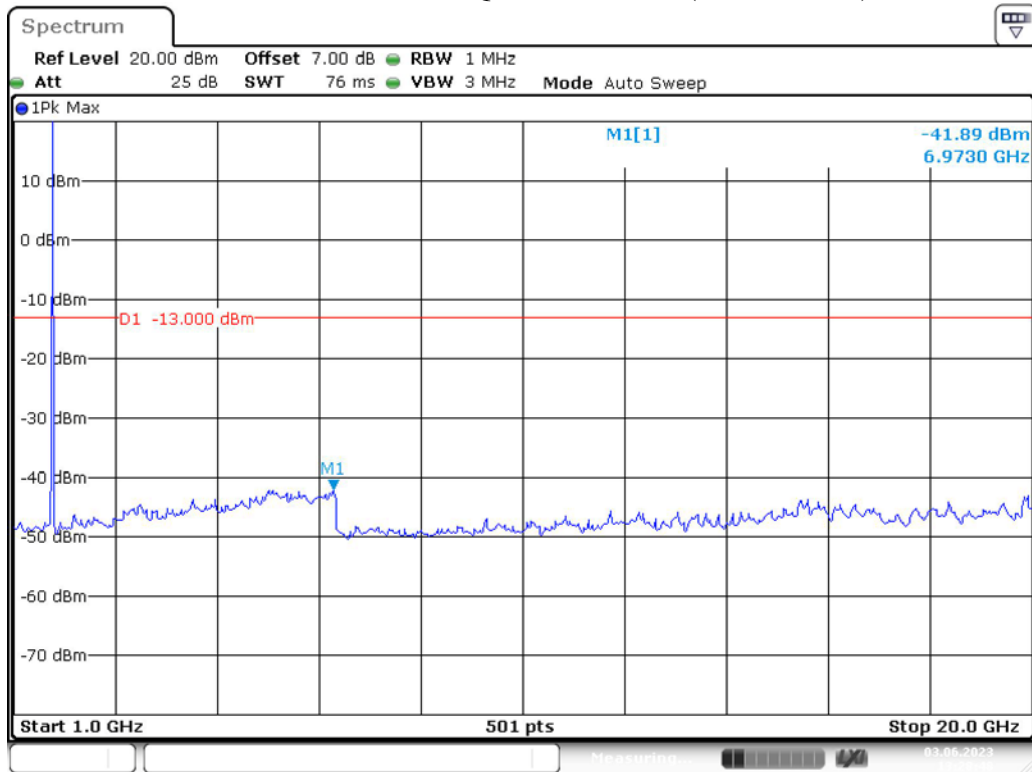

Band 4\_3 MHz\_Low\_QPSK\_RB15#0\_2(1GHz-20GHz)

Band 4\_3 MHz\_Middle\_QPSK\_RB15#0\_1(30MHz-1GHz)

Date: 3.JUN.2023 13:28:29

Band 4\_3 MHz\_Middle\_QPSK\_RB15#0\_2(1GHz-20GHz)

Date: 3.JUN.2023 13:28:48

Band 4\_3 MHz\_High\_QPSK\_RB15#0\_1(30MHz-1GHz)