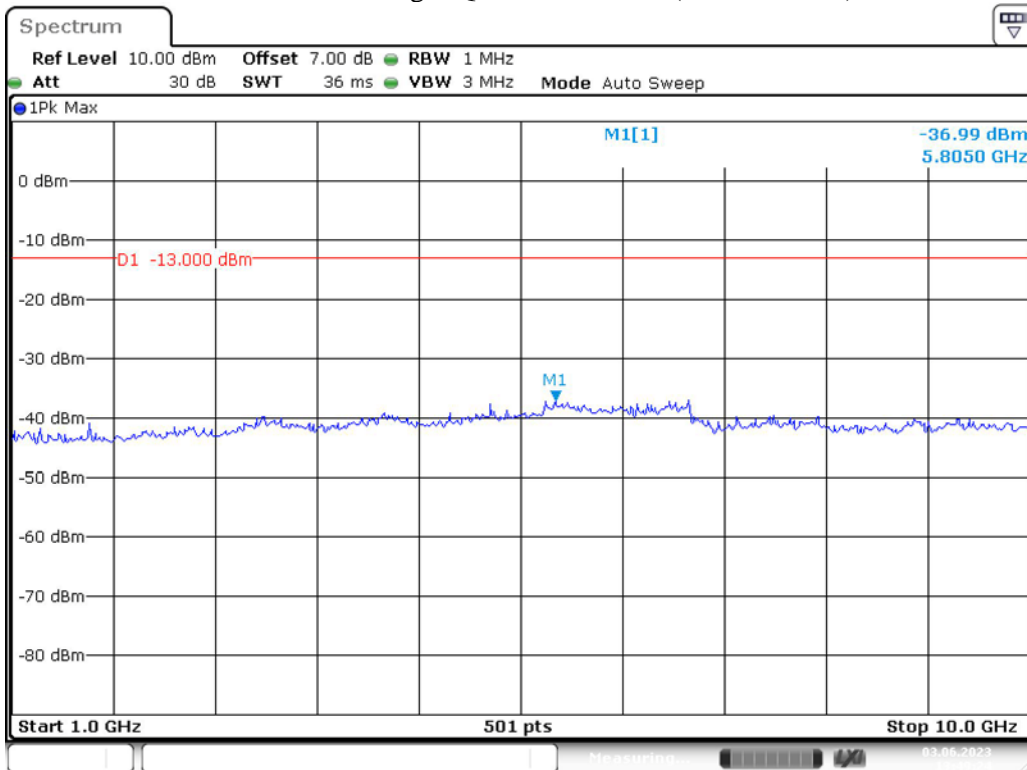

Band 5\_3 MHz\_High\_QPSK\_RB15#0\_2(1GHz-10GHz)

Band 5\_5 MHz\_Low\_QPSK\_RB25#0\_1(30MHz-1GHz)

Band 5\_5 MHz\_Low\_QPSK\_RB25#0\_2(1GHz-10GHz)

Band 5\_5 MHz\_Middle\_QPSK\_RB25#0\_1(30MHz-1GHz)

Band 5\_5 MHz\_Middle\_QPSK\_RB25#0\_2(1GHz-10GHz)

Band 5\_5 MHz\_High\_QPSK\_RB25#0\_1(30MHz-1GHz)

Date: 3.JUN.2023 13:49:00

Band 5\_5 MHz\_High\_QPSK\_RB25#0\_2(1GHz-10GHz)

Date: 3.JUN.2023 13:49:25