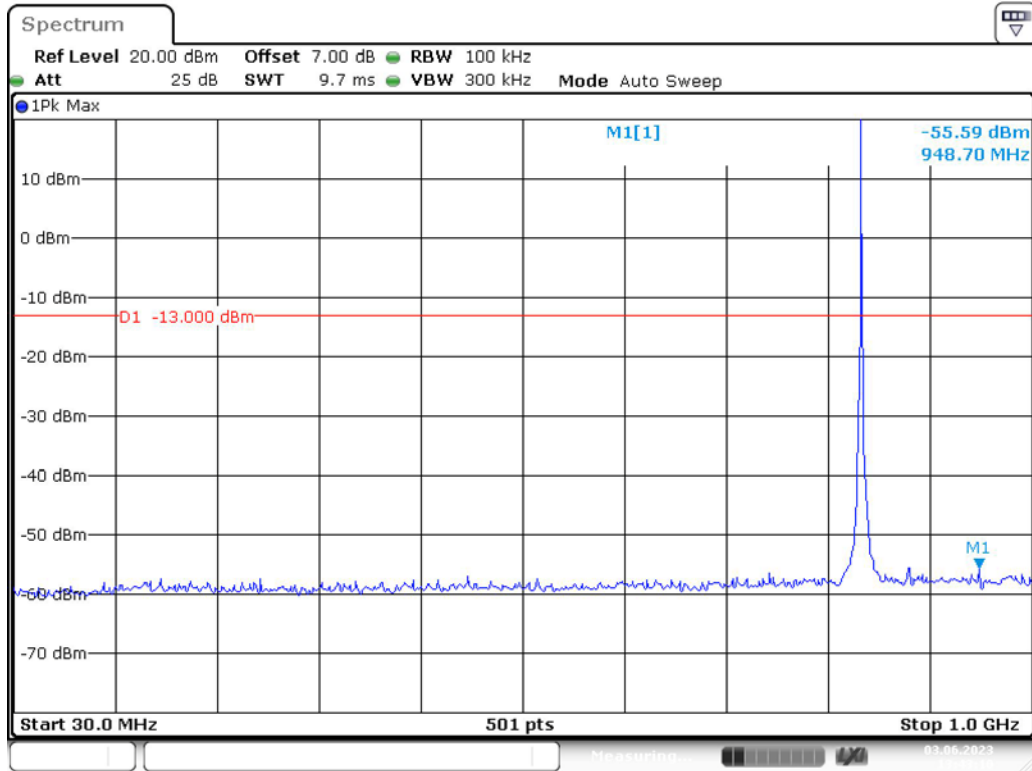

Band 5_1.4 MHz_Middle_QPSK_RB6#0_1(30MHz-1GHz)