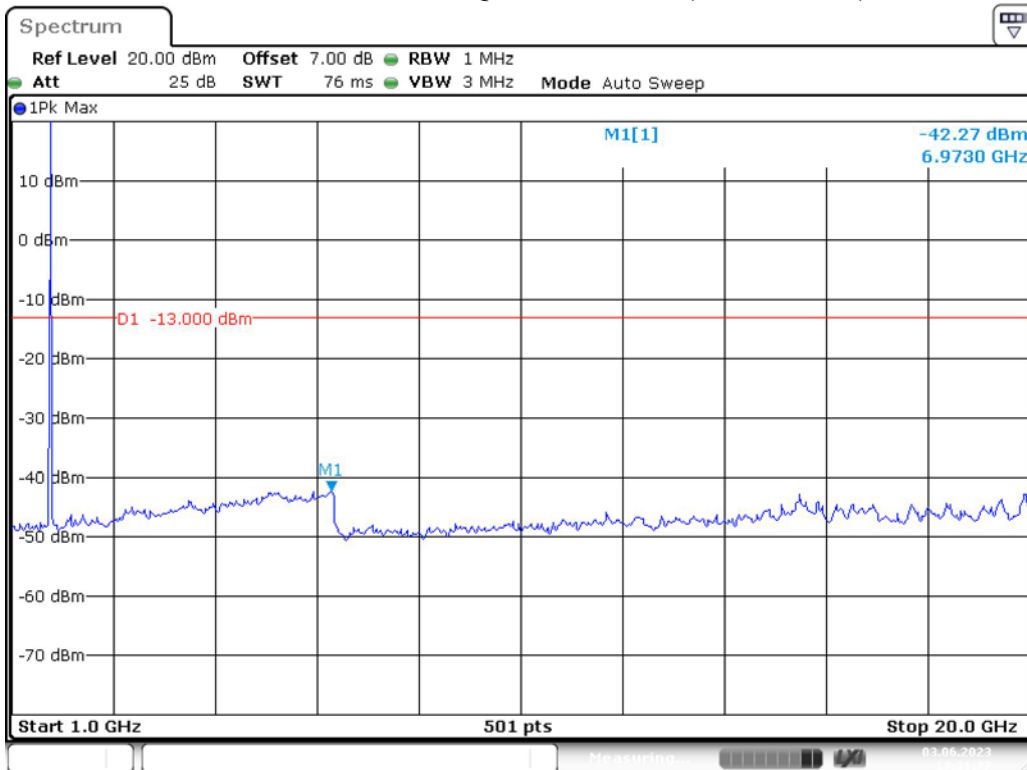

Band 4_5 MHz_Middle_QPSK_RB25#0_2(1GHz-20GHz)

Date: 3.JUN.2023 13:31:27