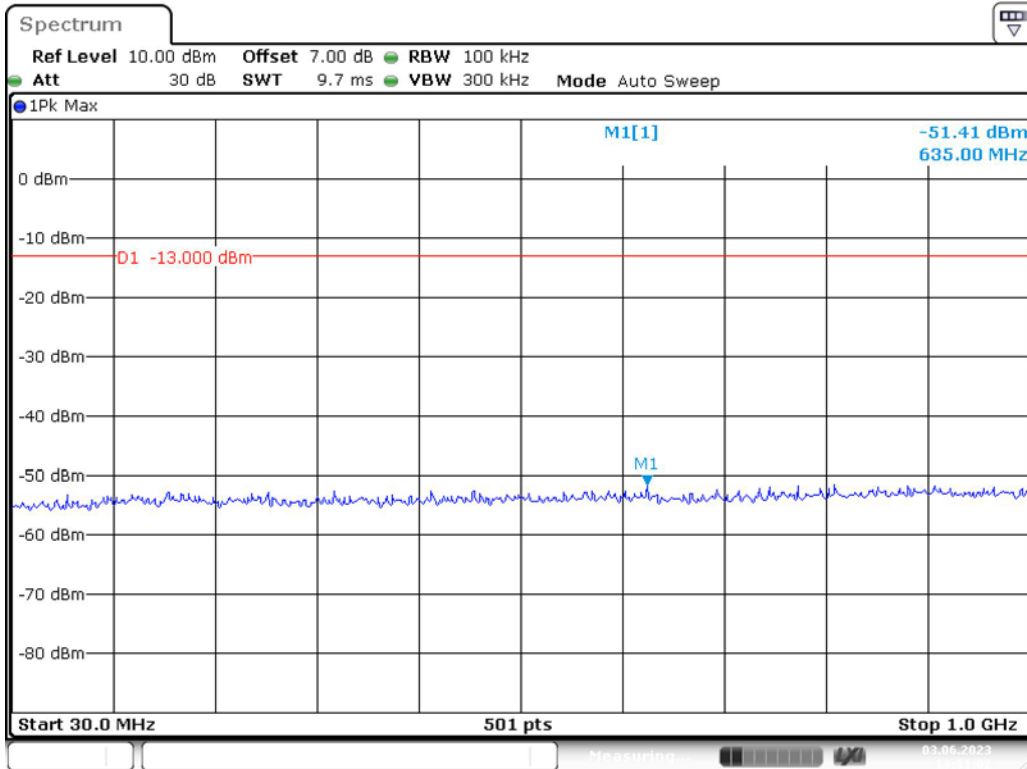

Band 4_5 MHz_Middle_QPSK_RB25#0_1(30MHz-1GHz)

Date: 3.JUN.2023 13:31:02