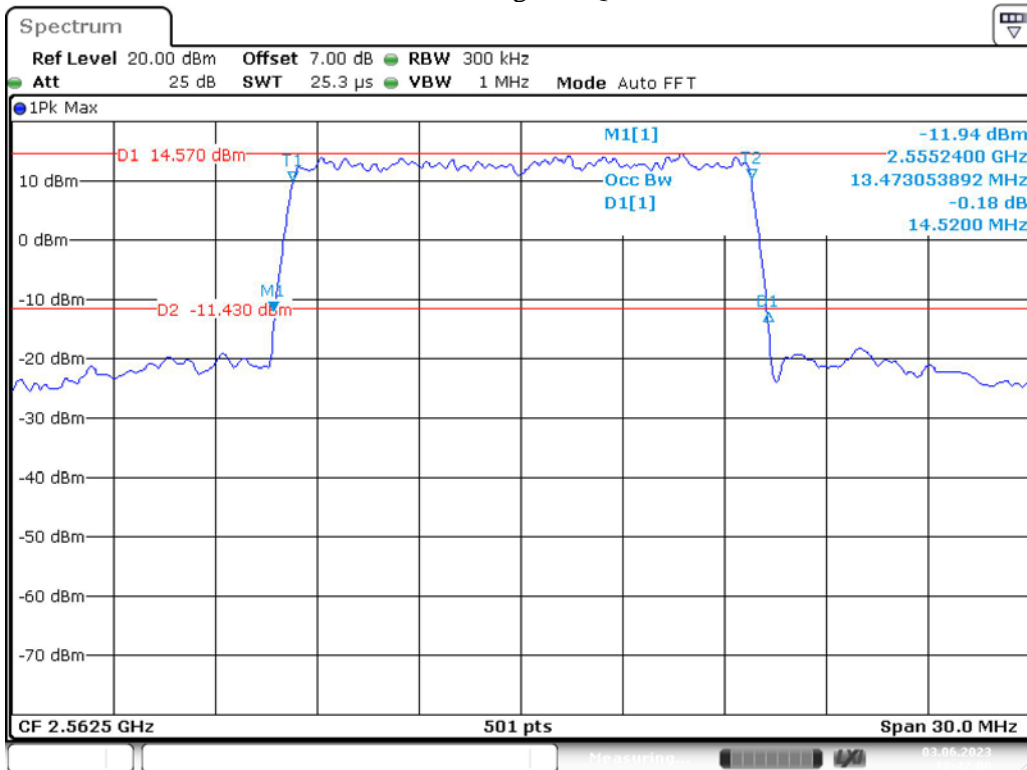

Band 7_10 MHz_Middle_QPSK_RB50#0

Band 7_10 MHz_Middle_16QAM_RB50#0

Band 7_10 MHz_High_QPSK_RB50#0

Band 7_10 MHz_High_16QAM_RB50#0

Band 7_15 MHz_Low_QPSK_RB75#0

Band 7_15 MHz_Low_16QAM_RB75#0

Band 7_15 MHz_Middle_QPSK_RB75#0

Band 7_15 MHz_Middle_16QAM_RB75#0

Band 7_15 MHz_High_QPSK_RB75#0

Band 7_15 MHz_High_16QAM_RB75#0

Band 7_20 MHz_Low_QPSK_RB100#0

Band 7_20 MHz_Low_16QAM_RB100#0

Band 7_20 MHz_Middle_QPSK_RB100#0

Date: 3.JUN.2023 10:43:05