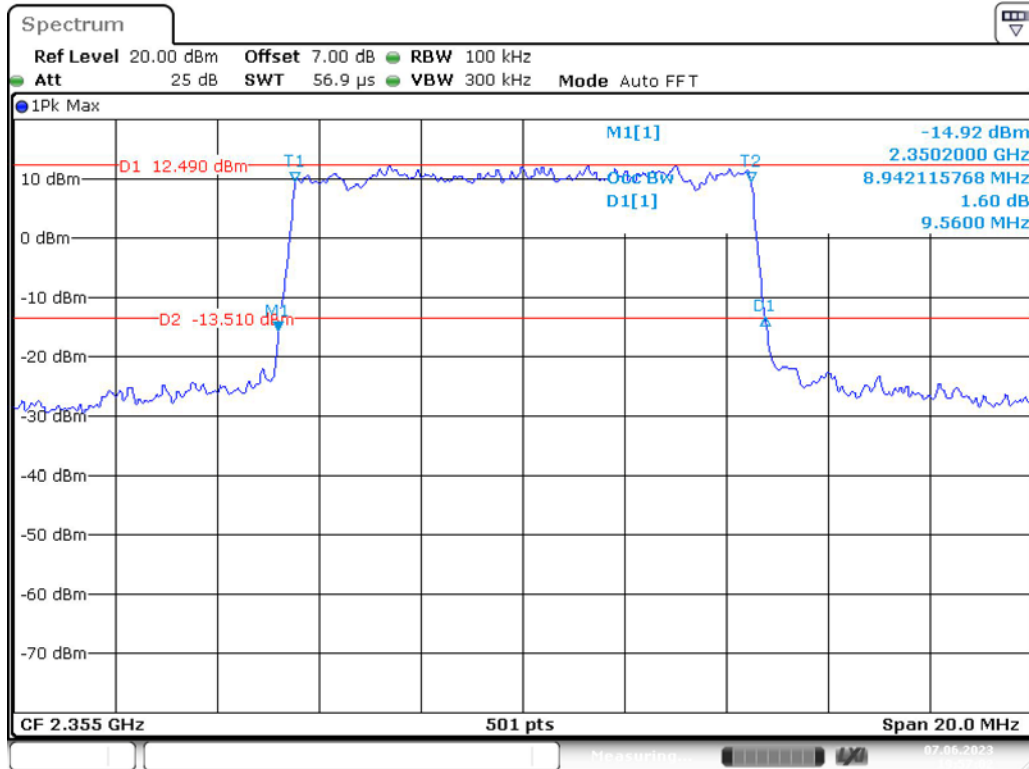

Band 40(2350MHz -2360MHz)_10 MHz_Middle_QPSK_RB50#0