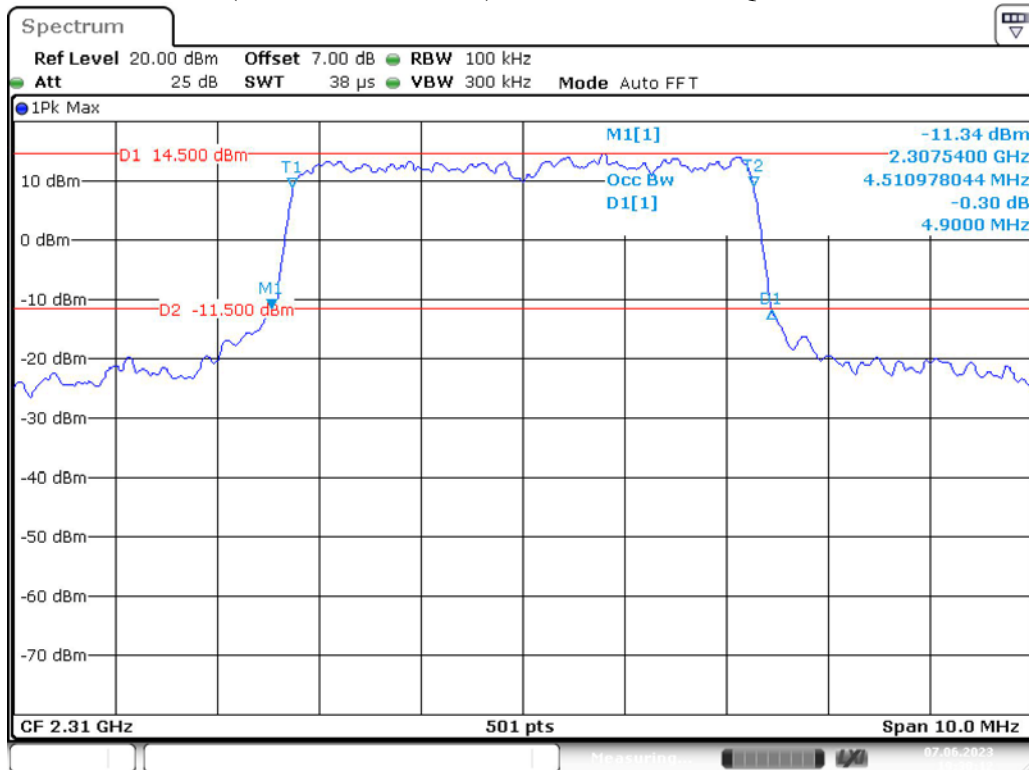

Band 40(2305MHz-2315MHz)_5 MHz_Low_16QAM_RB25#0

Band 40(2305MHz-2315MHz)_5 MHz_Middle_QPSK_RB25#0

Date: 7.JUN.2023 19:29:53

Band 40(2305MHz-2315MHz)_5 MHz_Middle_16QAM_RB25#0

Date: 7.JUN.2023 19:30:12

Band 40(2305MHz-2315MHz)_5 MHz_High_QPSK_RB25#0

Date: 7.JUN.2023 19:30:32

Band 40(2305MHz-2315MHz)_5 MHz_High_16QAM_RB25#0

Date: 7.JUN.2023 19:30:54

Band 40(2305MHz-2315MHz)_10 MHz_Middle_QPSK_RB50#0

Band 40(2305MHz-2315MHz)_10 MHz_Middle_16QAM_RB50#0

Band 40(2350MHz -2360MHz)_5 MHz_Low_QPSK_RB25#0