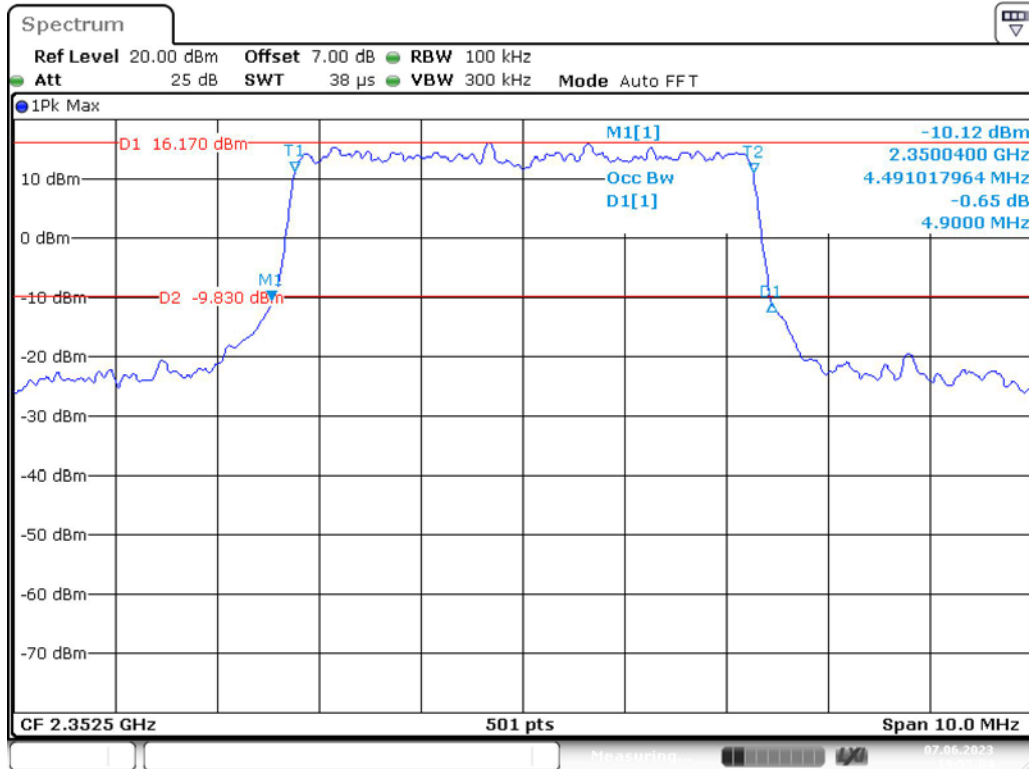

Date: 7.JUN.2023 19:30:32

Band 40(2305MHz-2315MHz)_5 MHz_High_16QAM_RB25#0

Date: 7.JUN.2023 19:30:54

Band 40(2305MHz-2315MHz)_10 MHz_Middle_QPSK_RB50#0

Band 40(2305MHz-2315MHz)_10 MHz_Middle_16QAM_RB50#0

Band 40(2350MHz -2360MHz)_5 MHz_Low_QPSK_RB25#0