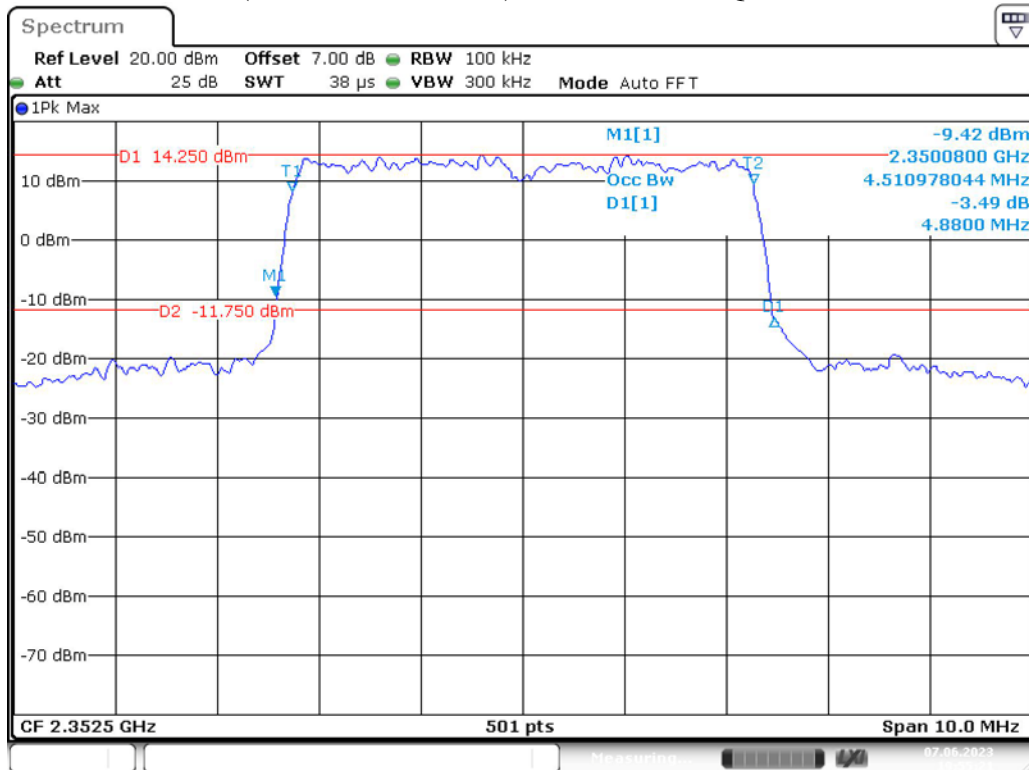

Band 40(2350MHz -2360MHz)_5 MHz_Low_16QAM_RB25#0