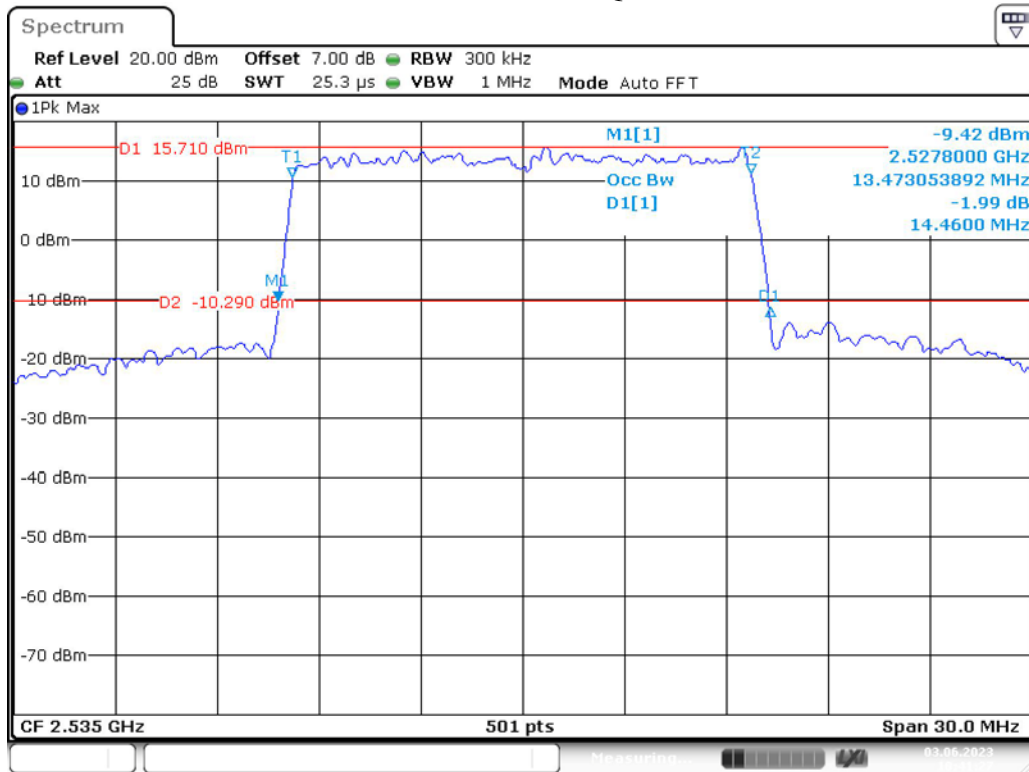

Band 7_10 MHz_Middle_QPSK_RB50#0

Band 7_10 MHz_Middle_16QAM_RB50#0

Band 7_10 MHz_High_QPSK_RB50#0

Band 7_10 MHz_High_16QAM_RB50#0

Band 7_15 MHz_Low_QPSK_RB75#0

Band 7_15 MHz_Low_16QAM_RB75#0

Band 7_15 MHz_Middle_QPSK_RB75#0

Band 7_15 MHz_Middle_16QAM_RB75#0

Band 7_15 MHz_High_QPSK_RB75#0

Band 7_15 MHz_High_16QAM_RB75#0

Band 7_20 MHz_Low_QPSK_RB100#0

Band 7_20 MHz_Low_16QAM_RB100#0

Band 7_20 MHz_Middle_QPSK_RB100#0

Date: 3.JUN.2023 10:43:05