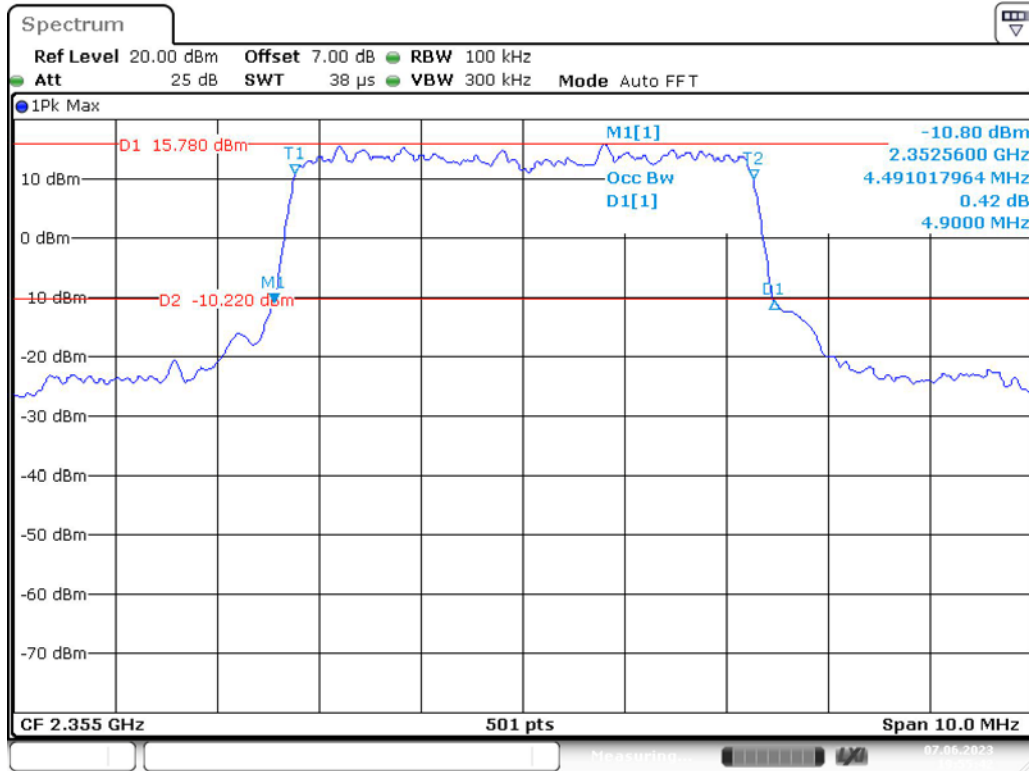

Band 40(2350MHz -2360MHz)_5 MHz_Middle_QPSK_RB25#0

Date: 7.JUN.2023 19:55:42