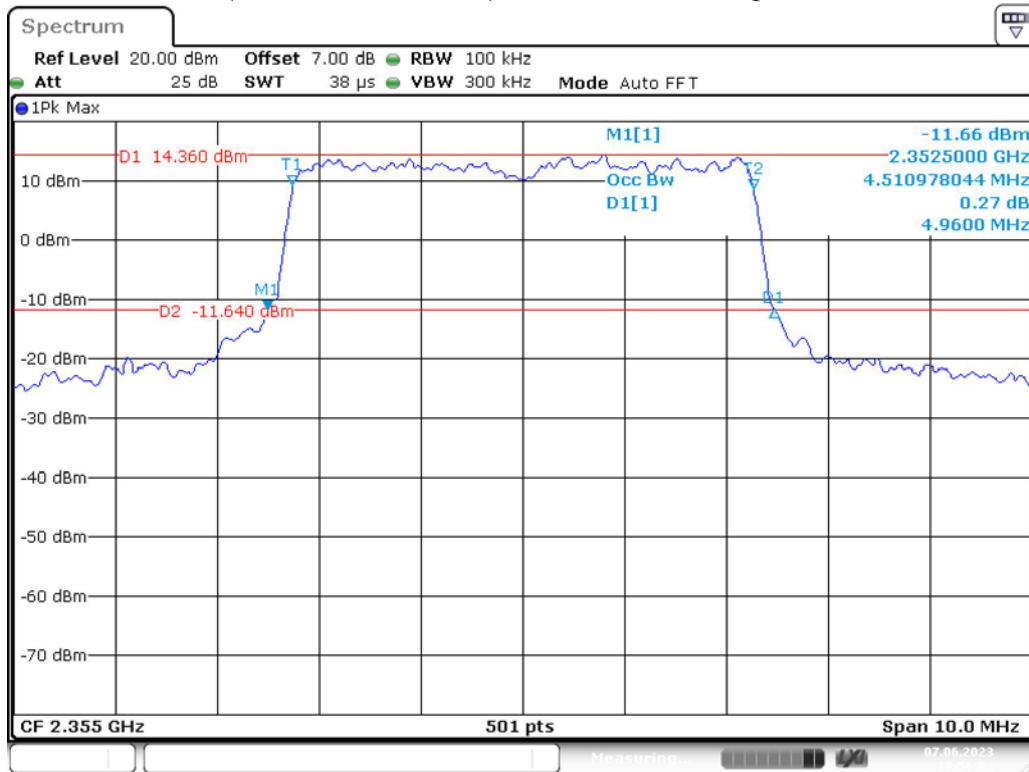

Band 40(2350MHz -2360MHz)_5 MHz_Low_16QAM_RB25#0

Band 40(2350MHz -2360MHz)_5 MHz_Middle_QPSK_RB25#0

Date: 7.JUN.2023 19:55:42

Band 40(2350MHz -2360MHz)_5 MHz_Middle_16QAM_RB25#0

Date: 7.JUN.2023 19:56:02

Band 40(2350MHz -2360MHz)_5 MHz_High_QPSK_RB25#0

Date: 7.JUN.2023 19:56:19

Band 40(2350MHz -2360MHz)_5 MHz_High_16QAM_RB25#0

Date: 7.JUN.2023 19:56:39

Band 40(2350MHz -2360MHz)_10 MHz_Middle_QPSK_RB50#0

Band 40(2350MHz -2360MHz)_10 MHz_Middle_16QAM_RB50#0