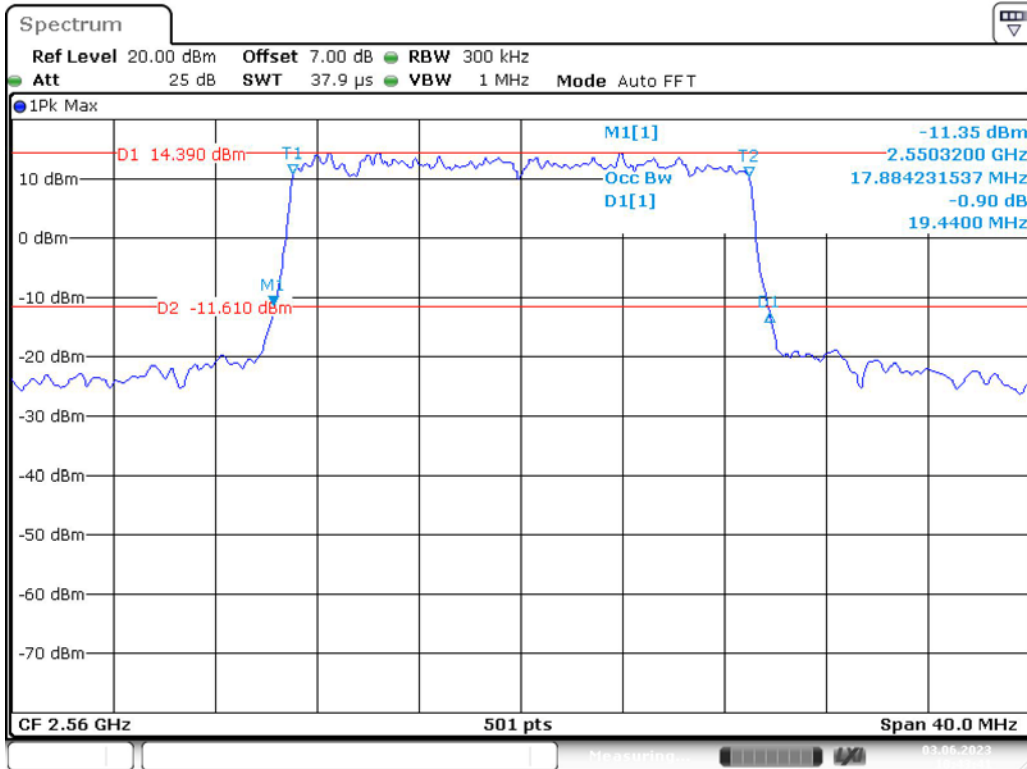

Band 7_20 MHz_High_QPSK_RB100#0

Date: 3.JUN.2023 10:43:41