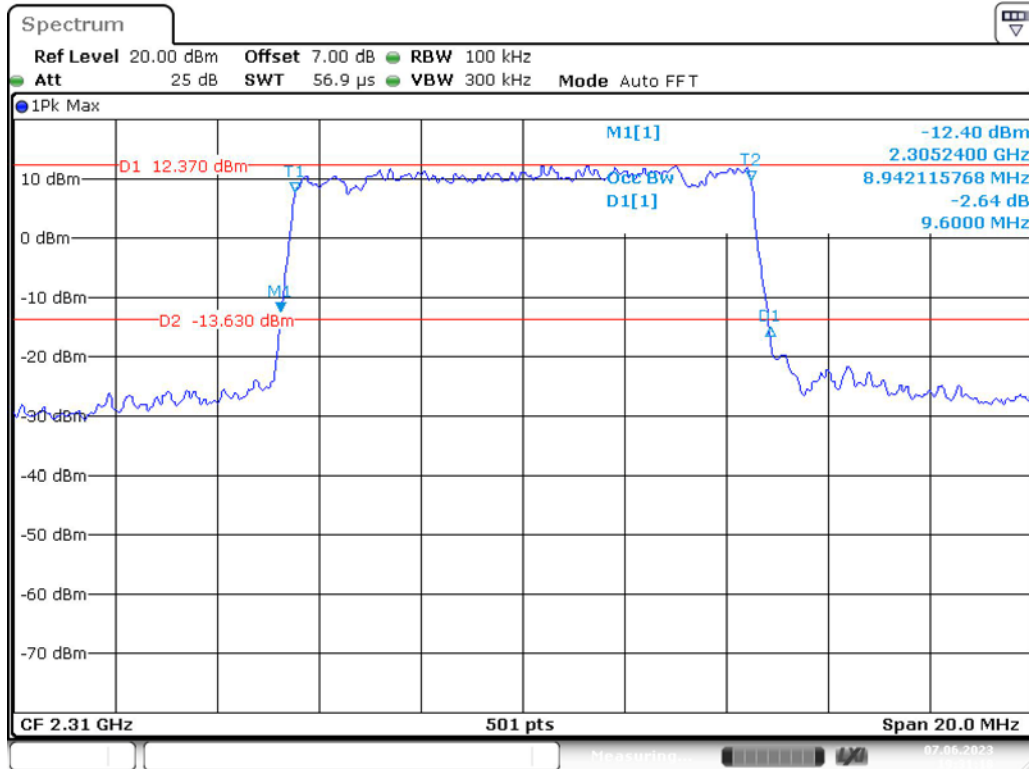

Band 40(2305MHz-2315MHz)_10 MHz_Middle_QPSK_RB50#0