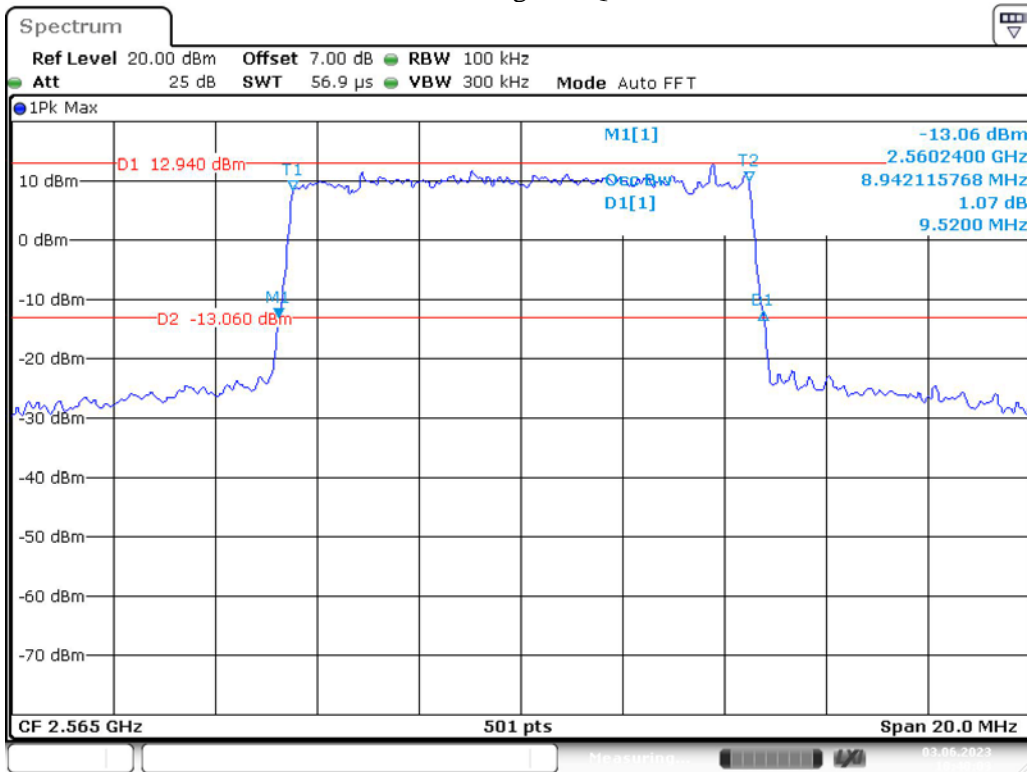

Band 7_10 MHz_Middle_QPSK_RB50#0

Band 7_10 MHz_Middle_16QAM_RB50#0

Band 7_10 MHz_High_QPSK_RB50#0

Band 7_10 MHz_High_16QAM_RB50#0

Band 7_15 MHz_Low_QPSK_RB75#0

Band 7_15 MHz_Low_16QAM_RB75#0

Band 7_15 MHz_Middle_QPSK_RB75#0

Band 7_15 MHz_Middle_16QAM_RB75#0

Band 7_15 MHz_High_QPSK_RB75#0

Band 7_15 MHz_High_16QAM_RB75#0

Band 7_20 MHz_Low_QPSK_RB100#0

Band 7_20 MHz_Low_16QAM_RB100#0

Band 7_20 MHz_Middle_QPSK_RB100#0

Date: 3.JUN.2023 10:43:05