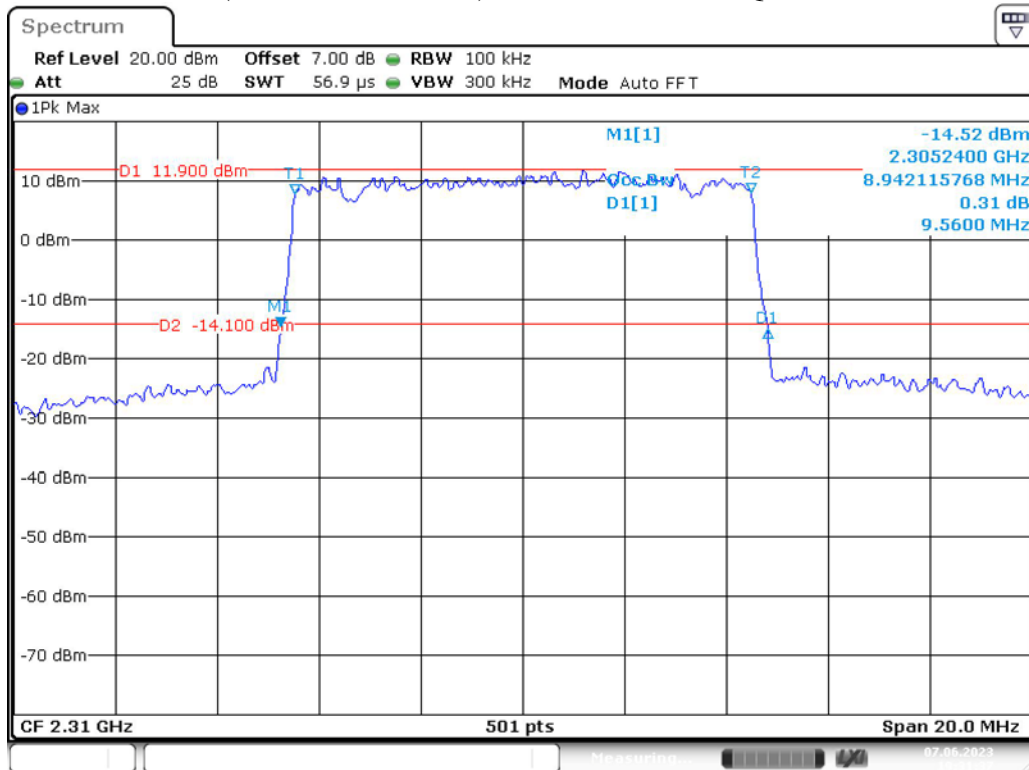

Date: 7.JUN.2023 19:30:32

Band 40(2305MHz-2315MHz)_5 MHz_High_16QAM_RB25#0

Date: 7.JUN.2023 19:30:54

Band 40(2305MHz-2315MHz)_10 MHz_Middle_QPSK_RB50#0

Band 40(2305MHz-2315MHz)_10 MHz_Middle_16QAM_RB50#0

Band 40(2350MHz -2360MHz)_5 MHz_Low_QPSK_RB25#0