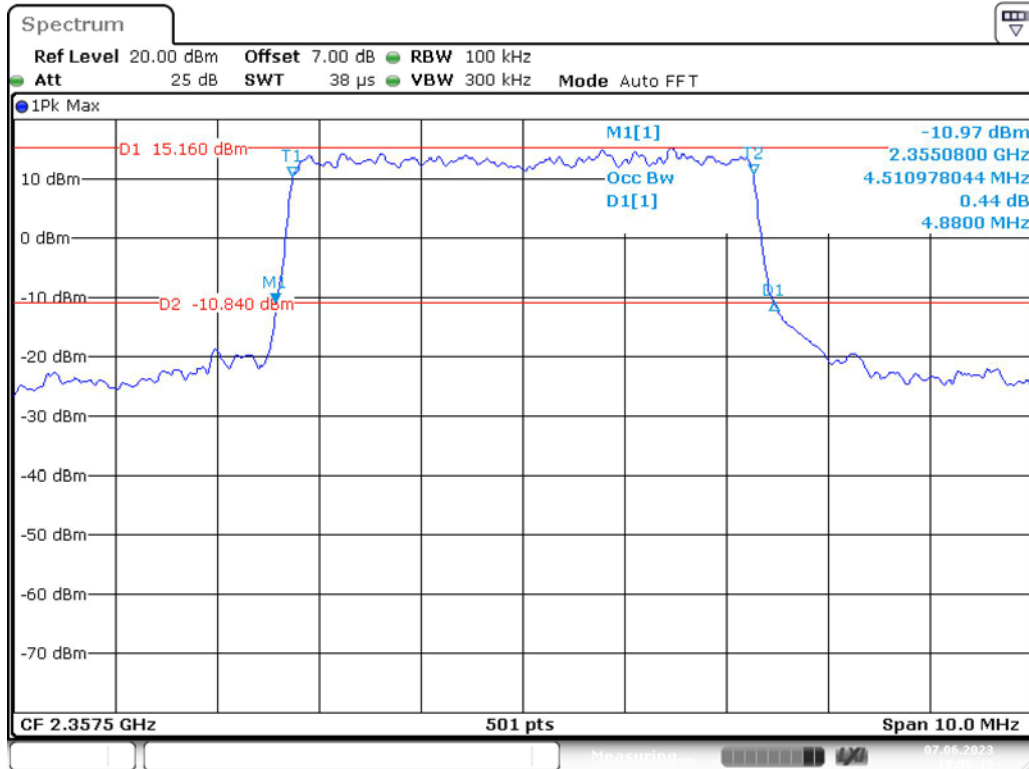

Band 40(2350MHz -2360MHz)_5 MHz_Low_16QAM_RB25#0

Band 40(2350MHz -2360MHz)_5 MHz_Middle_QPSK_RB25#0

Date: 7.JUN.2023 19:55:42

Band 40(2350MHz -2360MHz)_5 MHz_Middle_16QAM_RB25#0

Date: 7.JUN.2023 19:56:02

Band 40(2350MHz -2360MHz)_5 MHz_High_QPSK_RB25#0