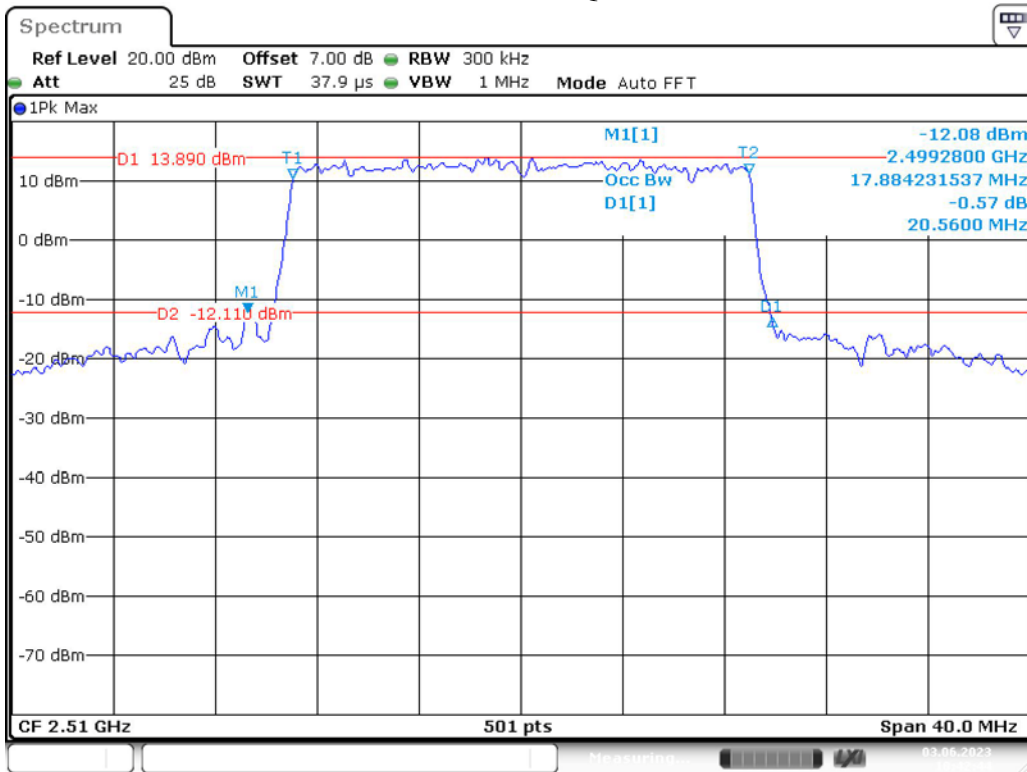

Band 7_15 MHz_Middle_16QAM_RB75#0

Band 7_15 MHz_High_QPSK_RB75#0

Band 7_15 MHz_High_16QAM_RB75#0

Band 7_20 MHz_Low_QPSK_RB100#0

Band 7_20 MHz_Low_16QAM_RB100#0

Band 7_20 MHz_Middle_QPSK_RB100#0

Date: 3.JUN.2023 10:43:05