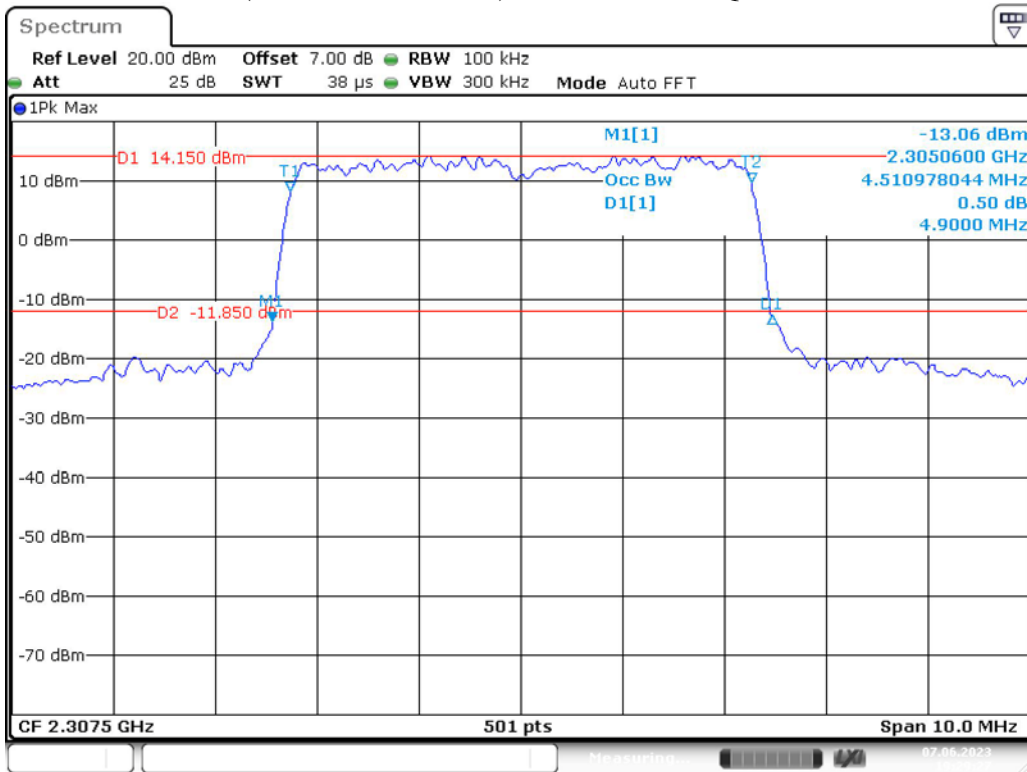

Band 40(2305MHz-2315MHz)_5 MHz_Low_16QAM_RB25#0