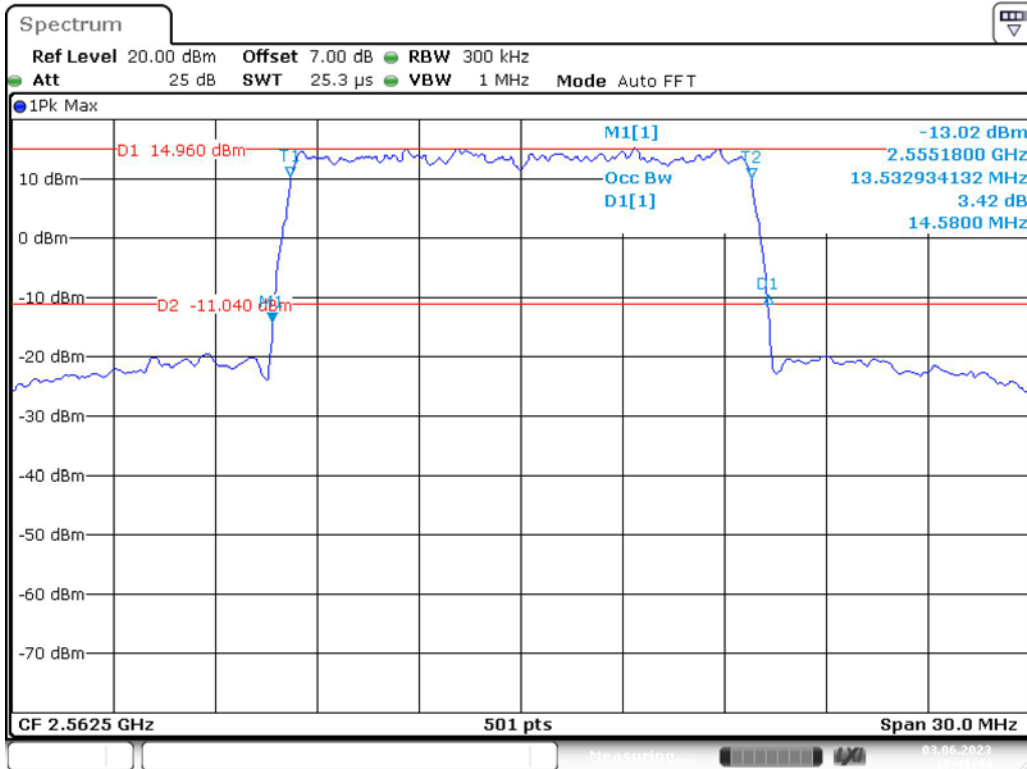

Band 7_15 MHz_High_QPSK_RB75#0