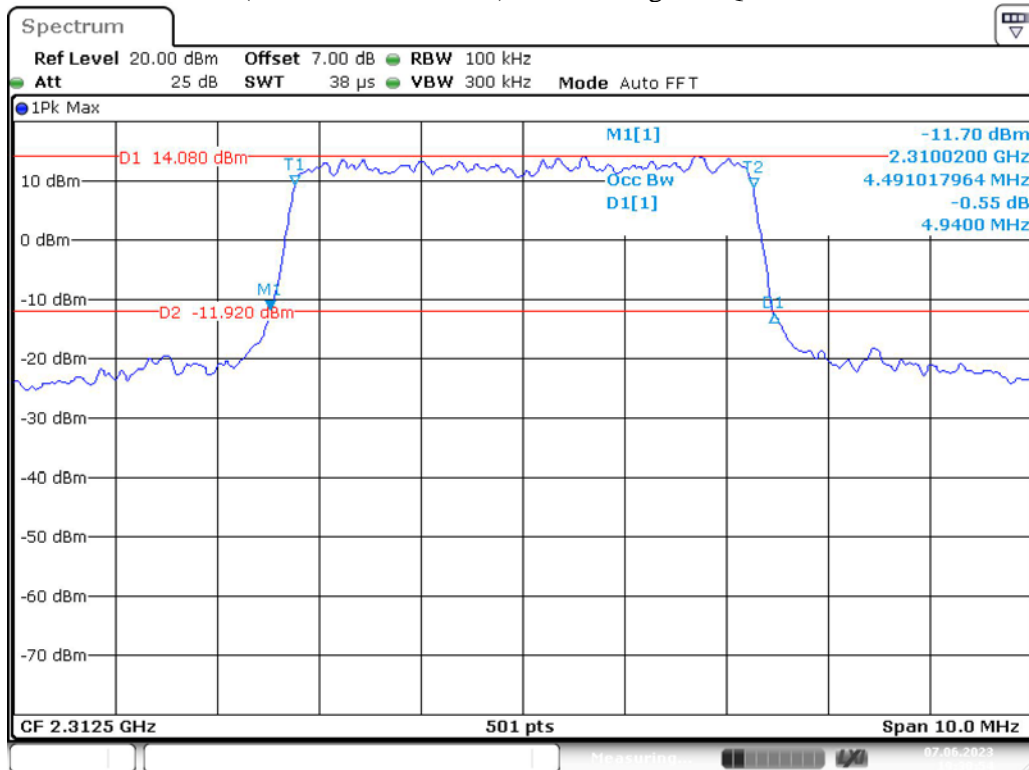

Band 40(2305MHz-2315MHz)_5 MHz_High_16QAM_RB25#0

Date: 7.JUN.2023 19:30:54