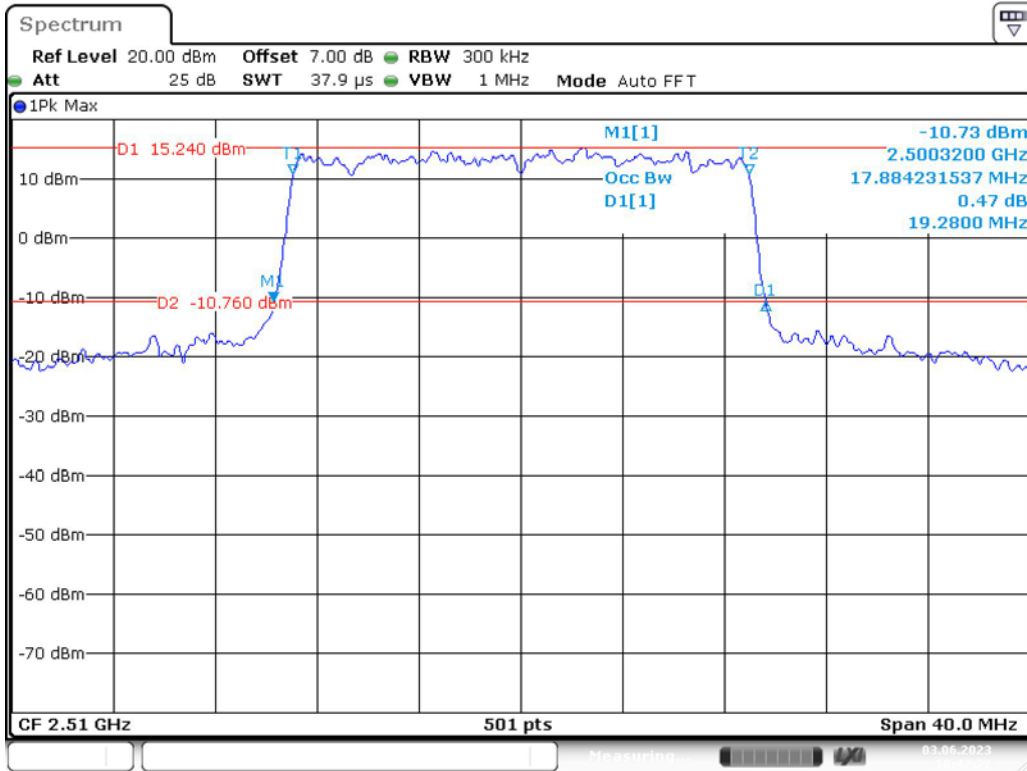

Band 7_15 MHz_Middle_16QAM_RB75#0

Band 7_15 MHz_High_QPSK_RB75#0

Band 7_15 MHz_High_16QAM_RB75#0

Band 7_20 MHz_Low_QPSK_RB100#0

Band 7_20 MHz_Low_16QAM_RB100#0

Band 7_20 MHz_Middle_QPSK_RB100#0

Date: 3.JUN.2023 10:43:05