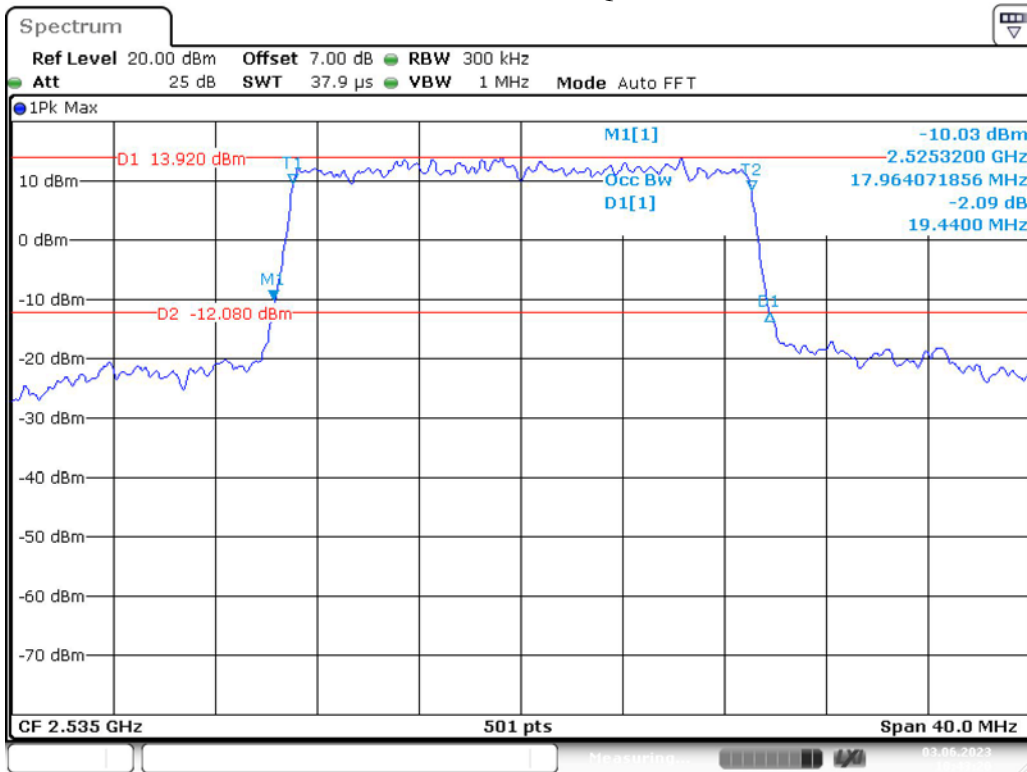

Band 7_15 MHz_Middle_16QAM_RB75#0

Band 7_15 MHz_High_QPSK_RB75#0

Band 7_15 MHz_High_16QAM_RB75#0

Band 7_20 MHz_Low_QPSK_RB100#0

Band 7_20 MHz_Low_16QAM_RB100#0

Band 7_20 MHz_Middle_QPSK_RB100#0

Date: 3.JUN.2023 10:43:05

Band 7_20 MHz_Middle_16QAM_RB100#0

Date: 3.JUN.2023 10:43:21

Band 7_20 MHz_High_QPSK_RB100#0

Date: 3.JUN.2023 10:43:41

Band 7_20 MHz_High_16QAM_RB100#0

Date: 3.JUN.2023 10:44:00

Band 40(2305MHz-2315MHz)_5 MHz_Low_QPSK_RB25#0