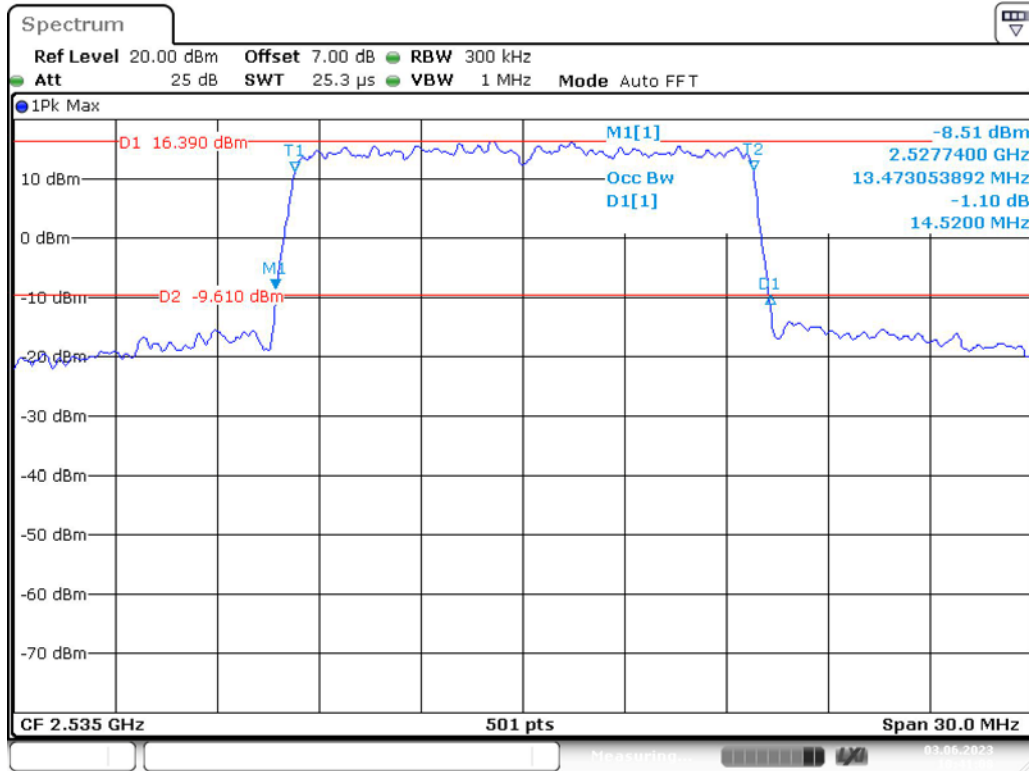

Band 7_10 MHz_Middle_QPSK_RB50#0

Band 7_10 MHz_Middle_16QAM_RB50#0

Band 7_10 MHz_High_QPSK_RB50#0

Band 7_10 MHz_High_16QAM_RB50#0

Band 7_15 MHz_Low_QPSK_RB75#0

Band 7_15 MHz_Low_16QAM_RB75#0

Band 7_15 MHz_Middle_QPSK_RB75#0