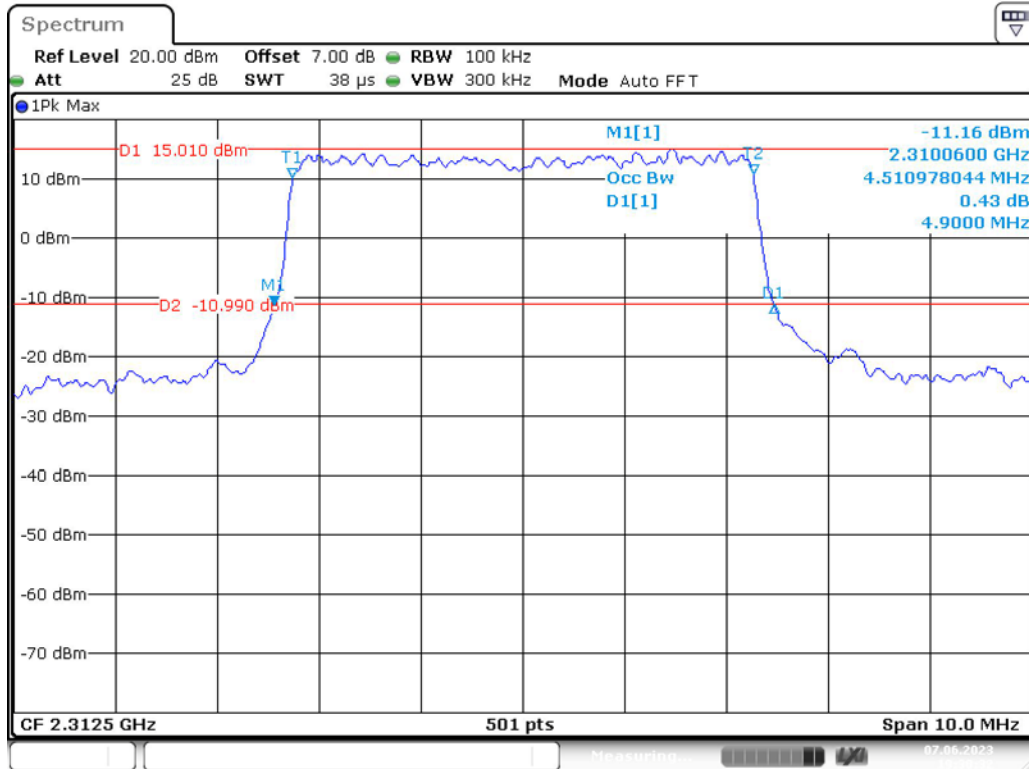

Band 40(2305MHz-2315MHz)_5 MHz_Low_16QAM_RB25#0

Band 40(2305MHz-2315MHz)_5 MHz_Middle_QPSK_RB25#0

Date: 7.JUN.2023 19:29:53

Band 40(2305MHz-2315MHz)_5 MHz_Middle_16QAM_RB25#0

Date: 7.JUN.2023 19:30:12

Band 40(2305MHz-2315MHz)_5 MHz_High_QPSK_RB25#0