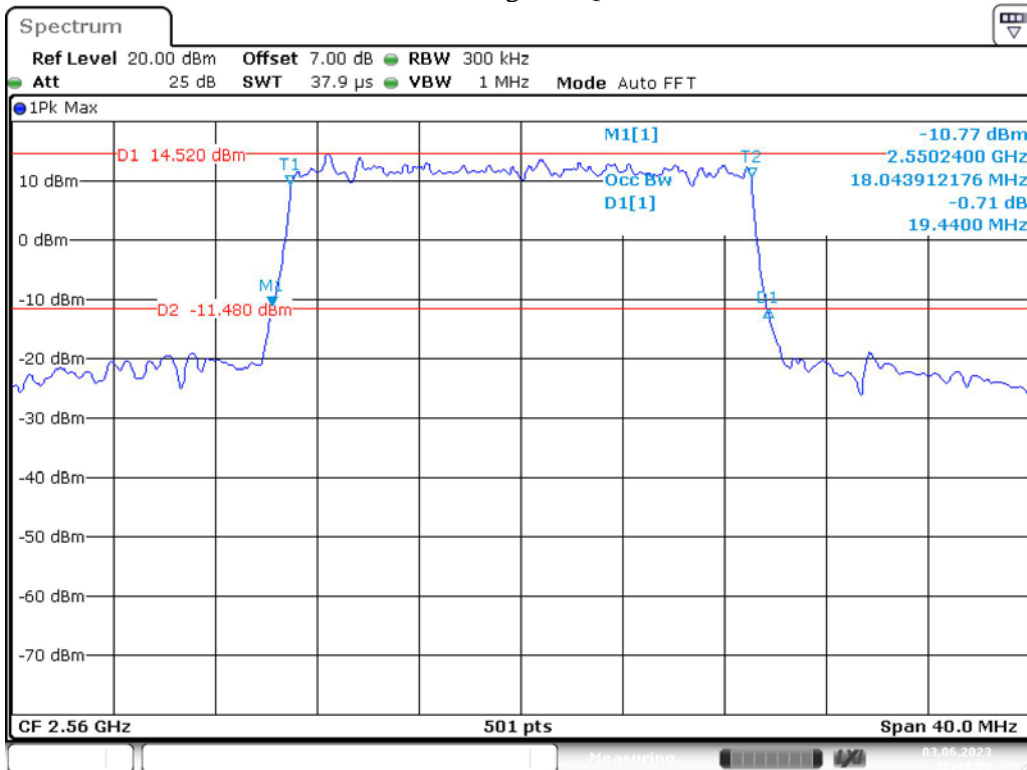

Band 7_20 MHz_Middle_16QAM_RB100#0

Date: 3.JUN.2023 10:43:21

Band 7_20 MHz_High_QPSK_RB100#0

Date: 3.JUN.2023 10:43:41

Band 7_20 MHz_High_16QAM_RB100#0

Date: 3.JUN.2023 10:44:00

Band 40(2305MHz-2315MHz)_5 MHz_Low_QPSK_RB25#0