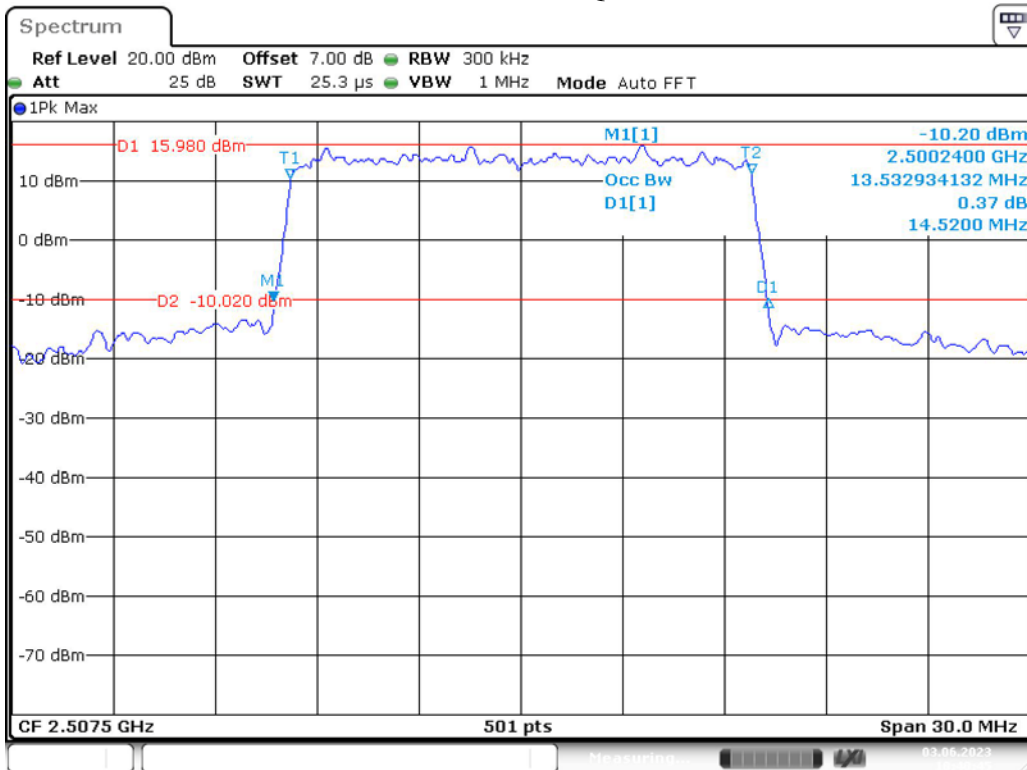

Band 7_10 MHz_Middle_QPSK_RB50#0

Band 7_10 MHz_Middle_16QAM_RB50#0

Band 7_10 MHz_High_QPSK_RB50#0

Band 7_10 MHz_High_16QAM_RB50#0

Band 7_15 MHz_Low_QPSK_RB75#0

Band 7_15 MHz_Low_16QAM_RB75#0

Band 7_15 MHz_Middle_QPSK_RB75#0

Band 7_15 MHz_Middle_16QAM_RB75#0

Band 7_15 MHz_High_QPSK_RB75#0

Band 7_15 MHz_High_16QAM_RB75#0

Band 7_20 MHz_Low_QPSK_RB100#0

Band 7_20 MHz_Low_16QAM_RB100#0

Band 7_20 MHz_Middle_QPSK_RB100#0

Date: 3.JUN.2023 10:43:05