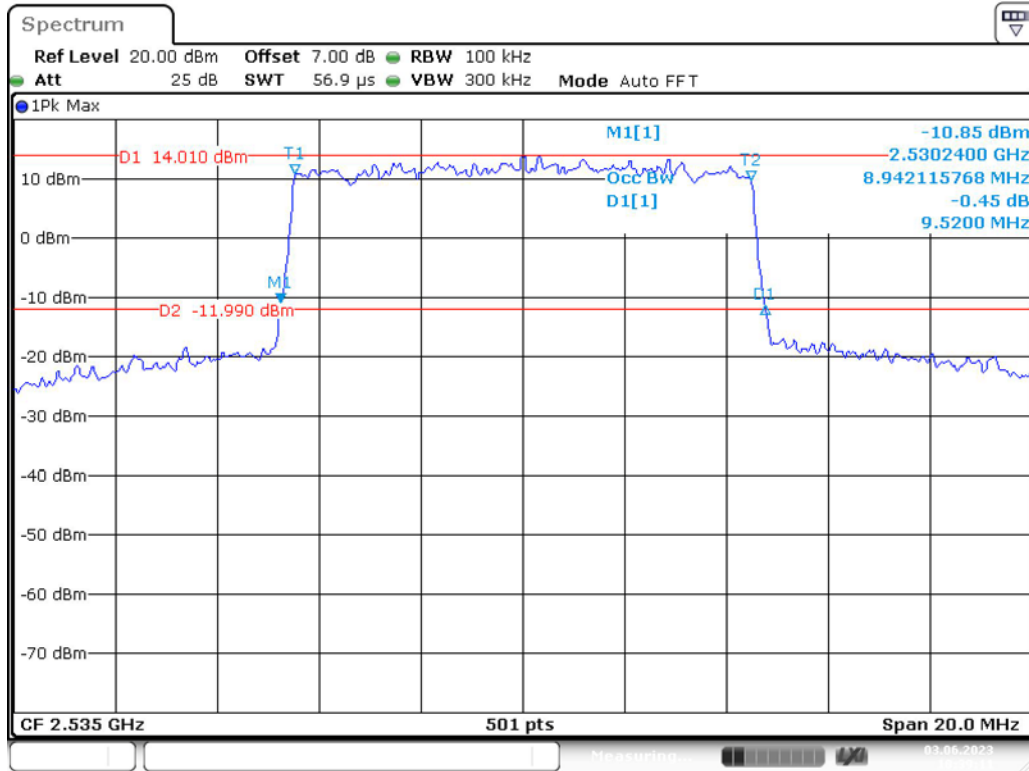

Band 7_10 MHz_Middle_QPSK_RB50#0

Band 7_10 MHz_Middle_16QAM_RB50#0

Band 7_10 MHz_High_QPSK_RB50#0

Band 7_10 MHz_High_16QAM_RB50#0

Band 7_15 MHz_Low_QPSK_RB75#0

Band 7_15 MHz_Low_16QAM_RB75#0

Band 7_15 MHz_Middle_QPSK_RB75#0

Band 7_15 MHz_Middle_16QAM_RB75#0

Band 7_15 MHz_High_QPSK_RB75#0

Band 7_15 MHz_High_16QAM_RB75#0

Band 7_20 MHz_Low_QPSK_RB100#0

Band 7_20 MHz_Low_16QAM_RB100#0

Band 7_20 MHz_Middle_QPSK_RB100#0

Date: 3.JUN.2023 10:43:05