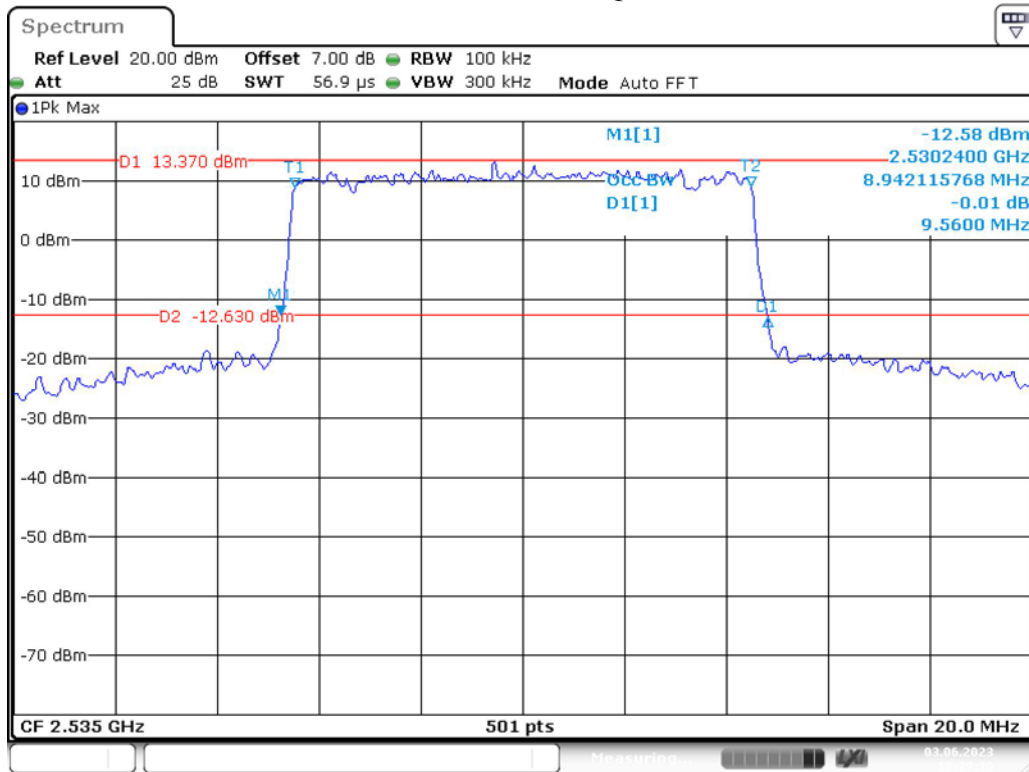

Band 7_10 MHz_Middle_QPSK_RB50#0

Band 7_10 MHz_Middle_16QAM_RB50#0

Band 7_10 MHz_High_QPSK_RB50#0

Band 7_10 MHz_High_16QAM_RB50#0

Band 7_15 MHz_Low_QPSK_RB75#0

Band 7_15 MHz_Low_16QAM_RB75#0

Band 7_15 MHz_Middle_QPSK_RB75#0

Band 7_15 MHz_Middle_16QAM_RB75#0

Band 7_15 MHz_High_QPSK_RB75#0

Band 7_15 MHz_High_16QAM_RB75#0

Band 7_20 MHz_Low_QPSK_RB100#0

Band 7_20 MHz_Low_16QAM_RB100#0

Band 7_20 MHz_Middle_QPSK_RB100#0

Date: 3.JUN.2023 10:43:05