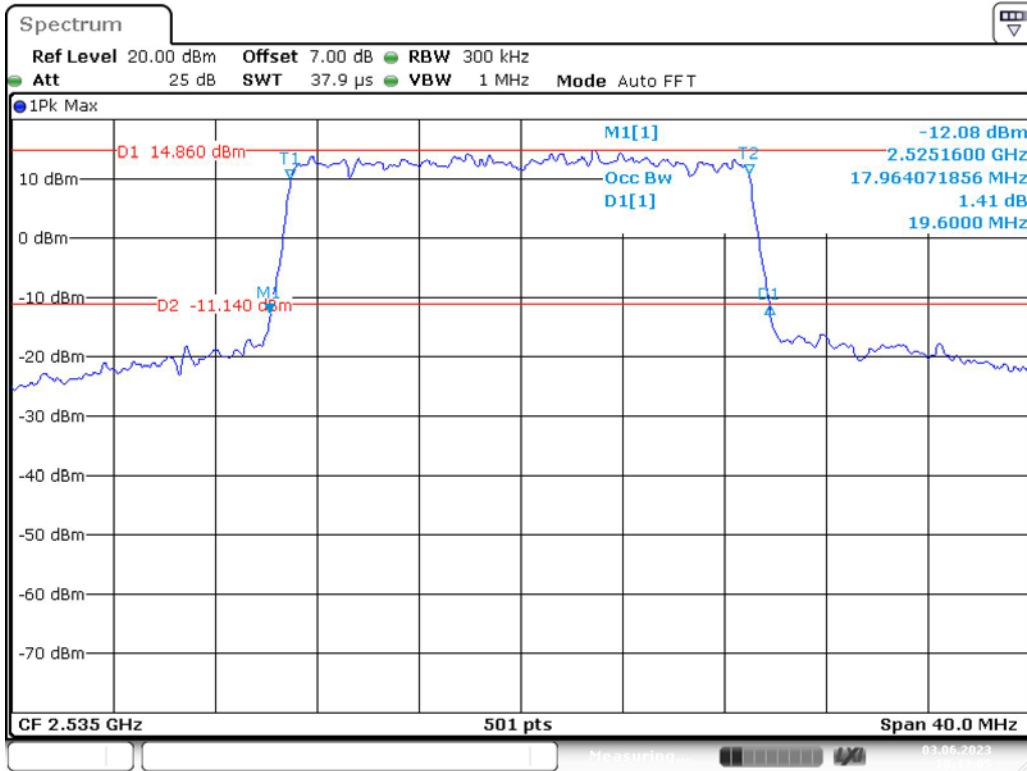

Band 7_15 MHz_Middle_16QAM_RB75#0

Band 7_15 MHz_High_QPSK_RB75#0

Band 7_15 MHz_High_16QAM_RB75#0

Band 7_20 MHz_Low_QPSK_RB100#0

Band 7_20 MHz_Low_16QAM_RB100#0

Band 7_20 MHz_Middle_QPSK_RB100#0

Date: 3.JUN.2023 10:43:05

Band 7_20 MHz_Middle_16QAM_RB100#0

Date: 3.JUN.2023 10:43:21

Band 7_20 MHz_High_QPSK_RB100#0

Date: 3.JUN.2023 10:43:41

Band 7_20 MHz_High_16QAM_RB100#0

Date: 3.JUN.2023 10:44:00

Band 40(2305MHz-2315MHz)_5 MHz_Low_QPSK_RB25#0