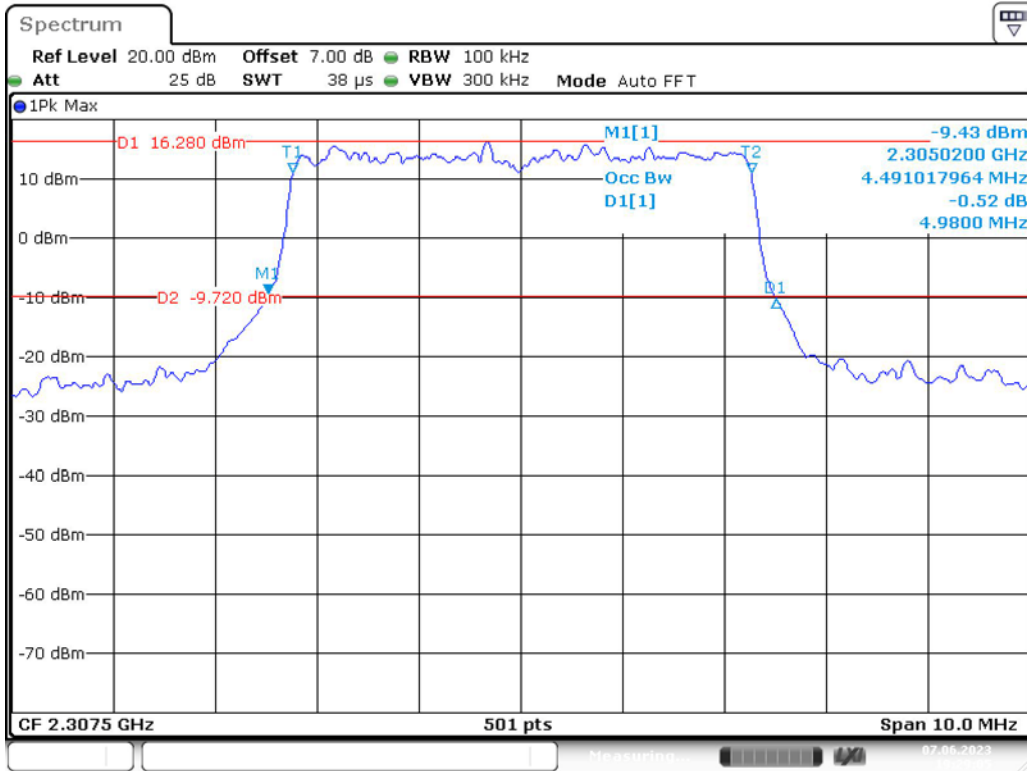

Band 7_20 MHz_Middle_16QAM_RB100#0

Date: 3.JUN.2023 10:43:21

Band 7_20 MHz_High_QPSK_RB100#0

Date: 3.JUN.2023 10:43:41

Band 7_20 MHz_High_16QAM_RB100#0

Date: 3.JUN.2023 10:44:00

Band 40(2305MHz-2315MHz)_5 MHz_Low_QPSK_RB25#0