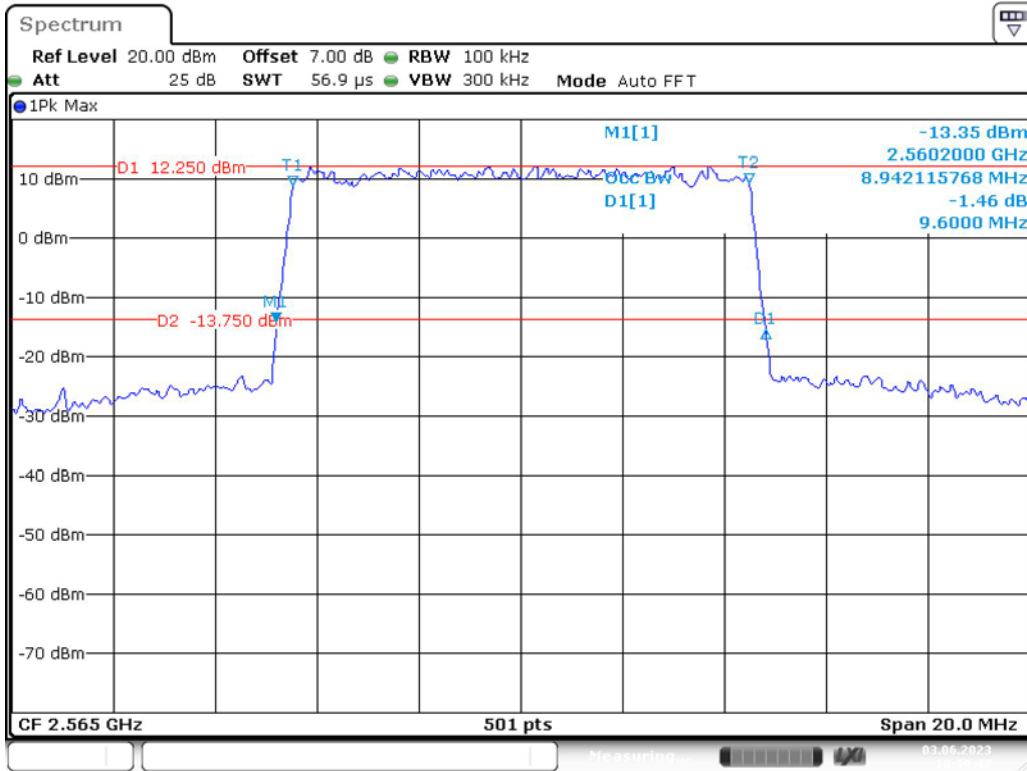

Band 7_10 MHz_Middle_QPSK_RB50#0

Band 7_10 MHz_Middle_16QAM_RB50#0

Band 7_10 MHz_High_QPSK_RB50#0

Band 7_10 MHz_High_16QAM_RB50#0

Band 7_15 MHz_Low_QPSK_RB75#0

Band 7_15 MHz_Low_16QAM_RB75#0

Band 7_15 MHz_Middle_QPSK_RB75#0

Band 7_15 MHz_Middle_16QAM_RB75#0

Band 7_15 MHz_High_QPSK_RB75#0

Band 7_15 MHz_High_16QAM_RB75#0

Band 7_20 MHz_Low_QPSK_RB100#0

Band 7_20 MHz_Low_16QAM_RB100#0

Band 7_20 MHz_Middle_QPSK_RB100#0

Date: 3.JUN.2023 10:43:05