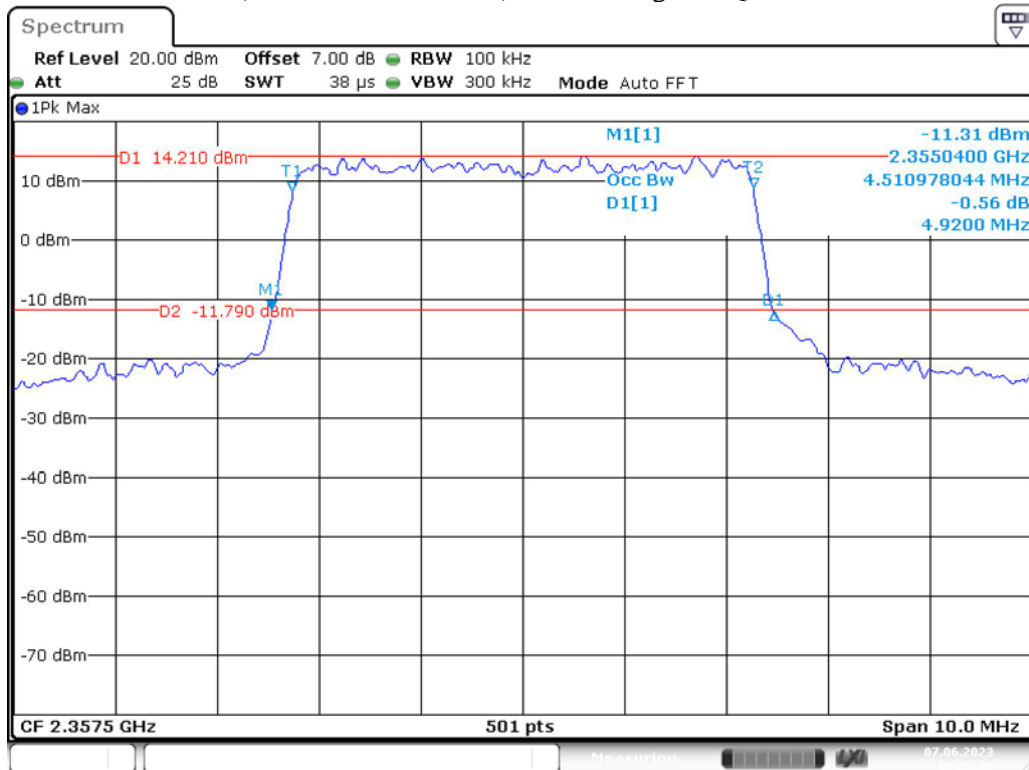

Band 40(2350MHz -2360MHz)_5 MHz_High_16QAM_RB25#0

Date: 7.JUN.2023 19:56:39