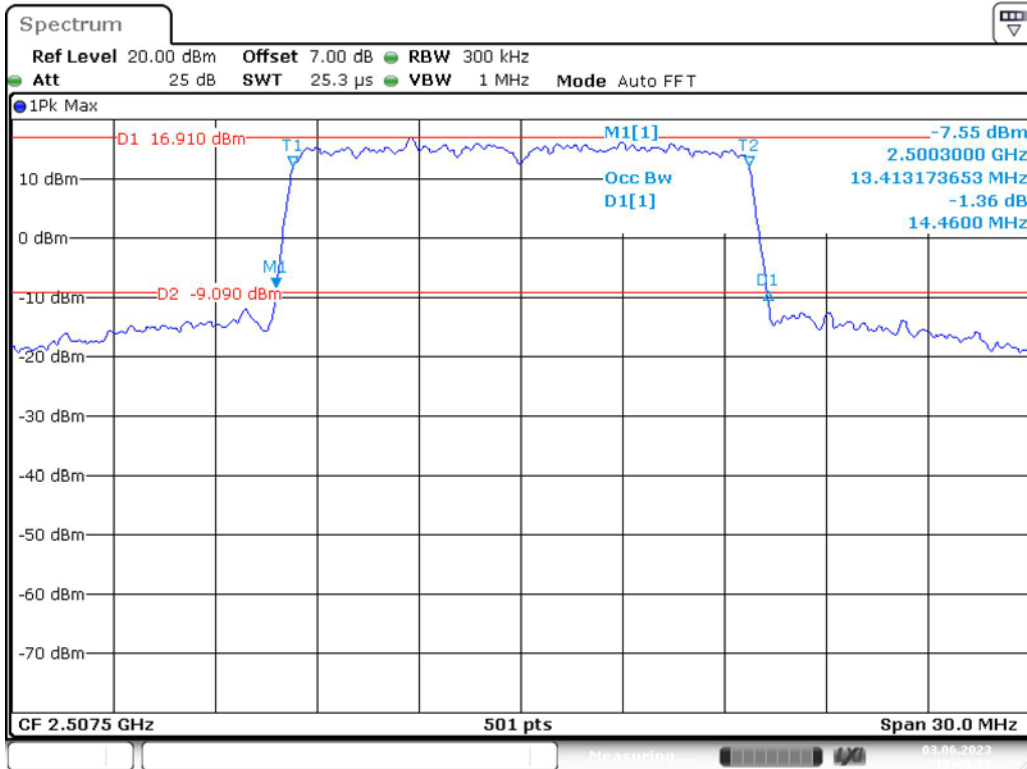

Band 7_10 MHz_Middle_QPSK_RB50#0

Band 7_10 MHz_Middle_16QAM_RB50#0

Band 7_10 MHz_High_QPSK_RB50#0

Band 7_10 MHz_High_16QAM_RB50#0

Band 7_15 MHz_Low_QPSK_RB75#0

Band 7_15 MHz_Low_16QAM_RB75#0

Band 7_15 MHz_Middle_QPSK_RB75#0