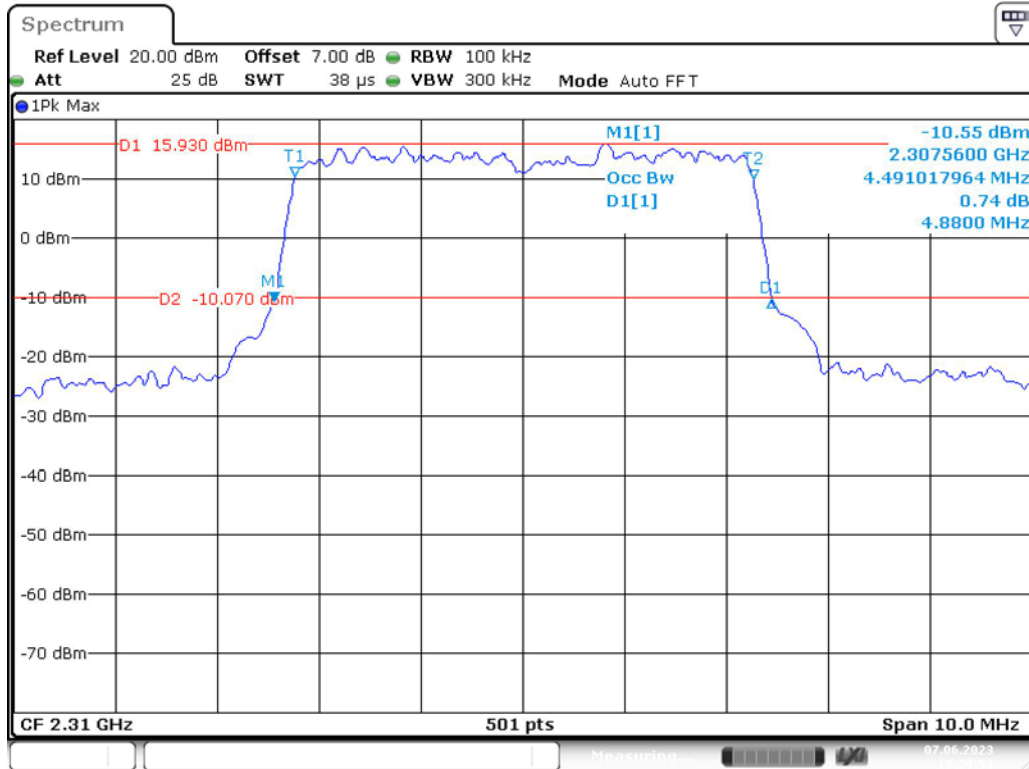

Band 40(2305MHz-2315MHz)_5 MHz_Middle_QPSK_RB25#0

Date: 7.JUN.2023 19:29:53