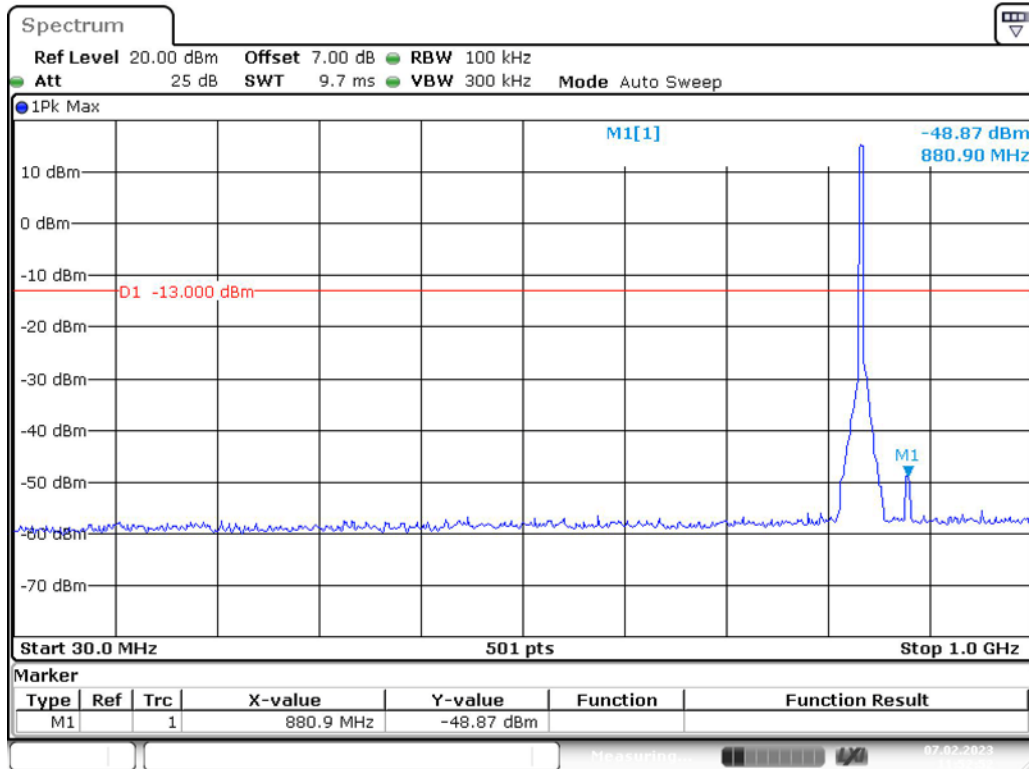

Band 5_5 MHz_Low_QPSK_RB25#0_1(30MHz-1GHz)

Band 5_5 MHz_Low_QPSK_RB25#0_2(1GHz-10GHz)

Band 5_5 MHz_Middle_QPSK_RB25#0_1(30MHz-1GHz)

Band 5_5 MHz_Middle_QPSK_RB25#0_2(1GHz-10GHz)

Band 5_5 MHz_High_QPSK_RB25#0_1(30MHz-1GHz)