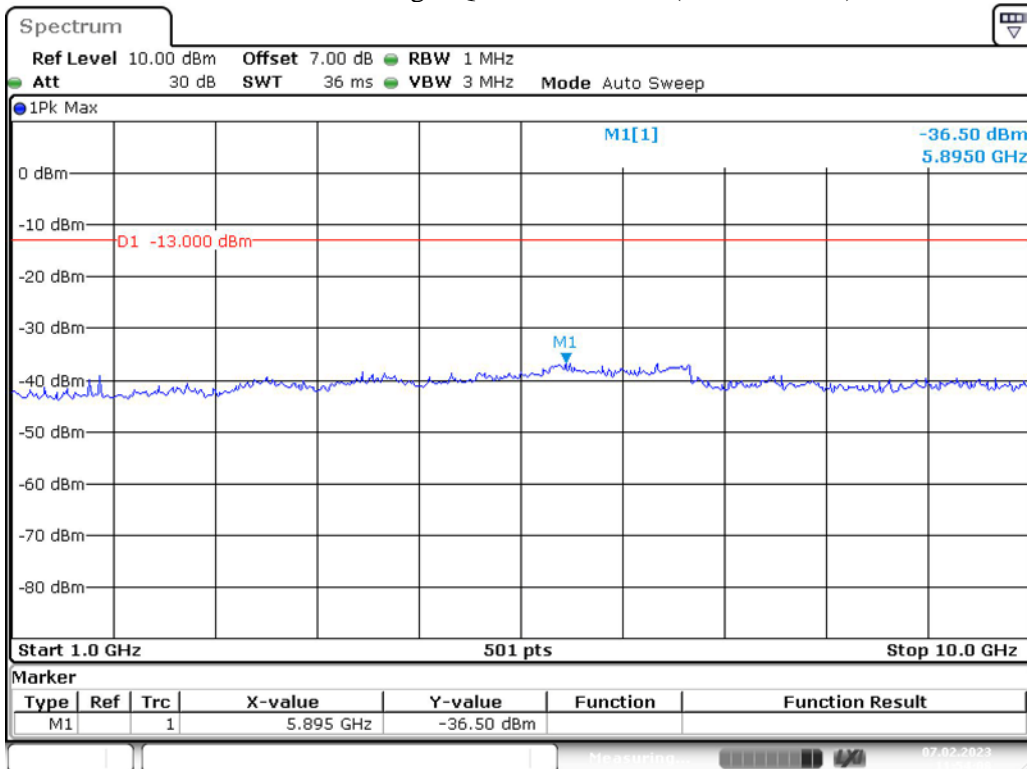

Band 5_5 MHz_High_QPSK_RB25#0_2(1GHz-10GHz)