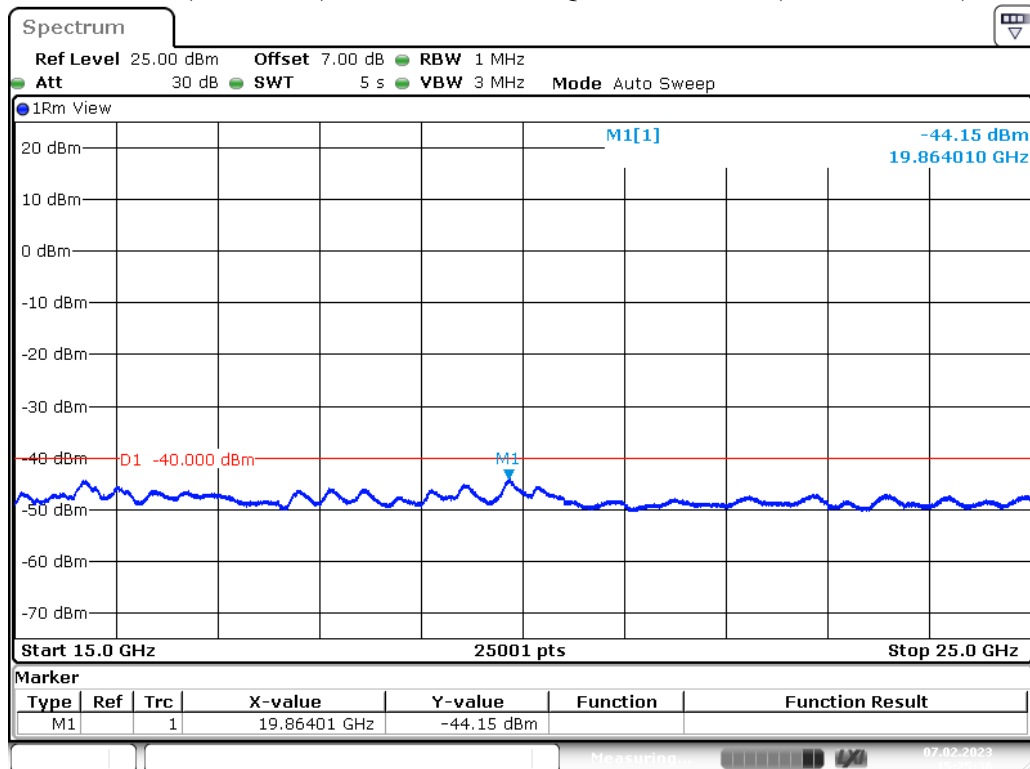

Band 40(2350-2360)_10 MHz_Middle_QPSK_RB50#0_3(15GHz-25GHz)

Date: 7.FEB.2023 15:25:35