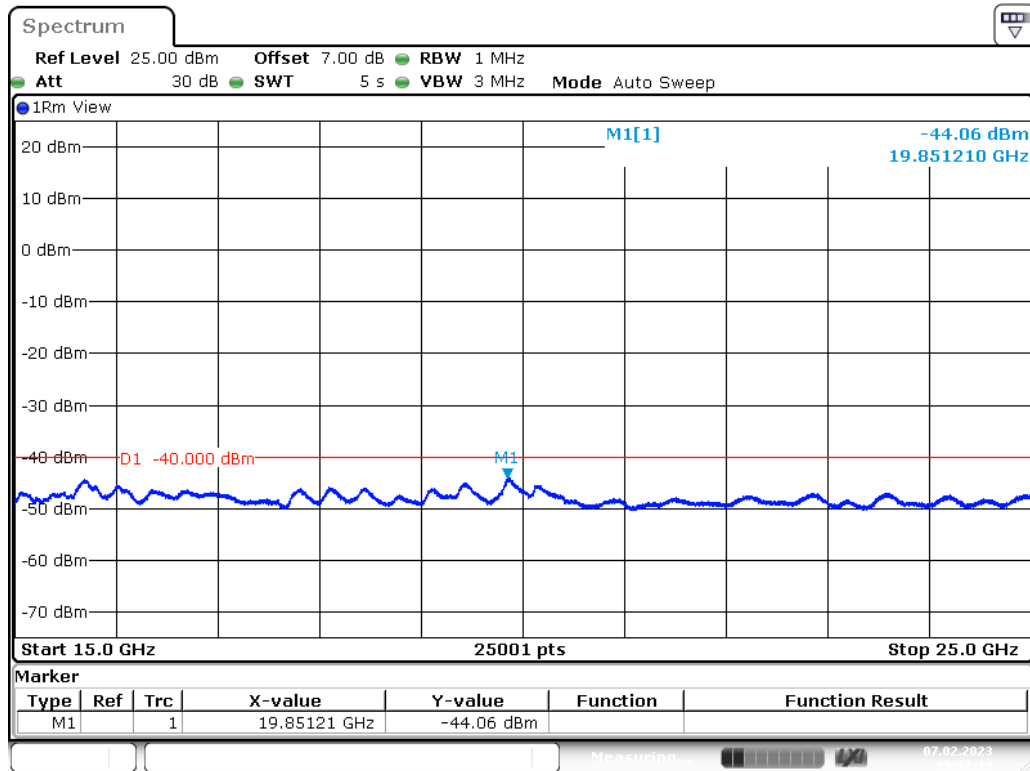

Band 40(2350-2360)_5 MHz_Low_QPSK_RB25#0_3(15GHz-25GHz)

Date: 7.FEB.2023 15:17:13