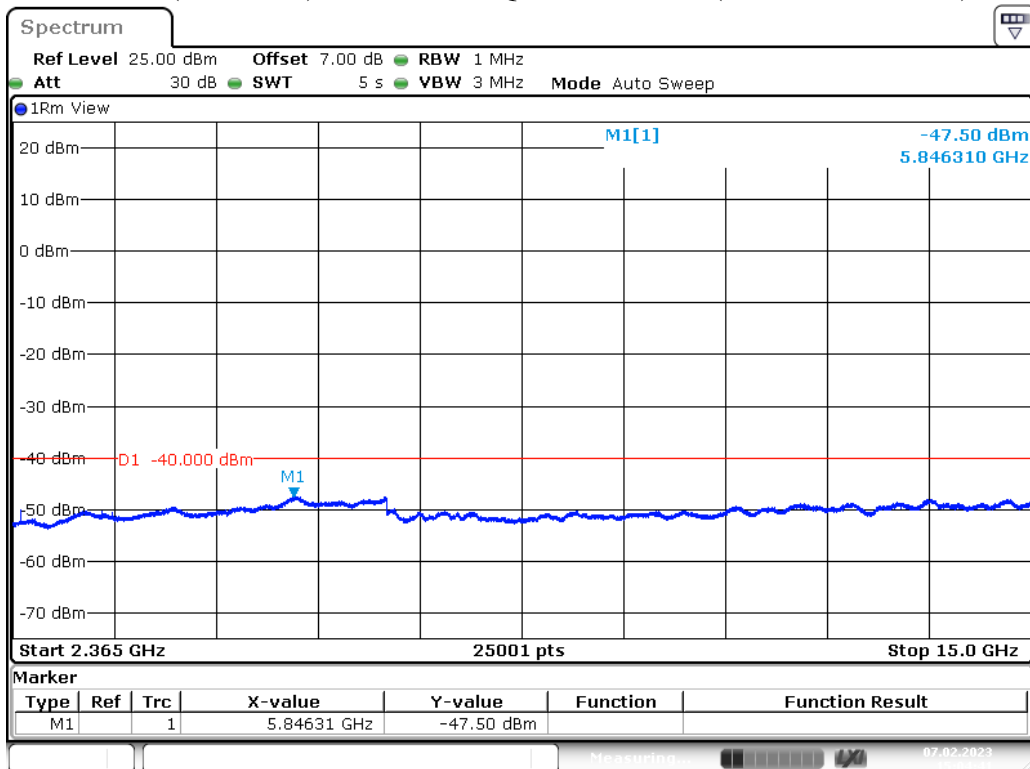

Band 40(2305-2315)_5 MHz_Low_QPSK_RB25#0_2(2.365GHz-15.0GHz)

Date: 7.FEB.2023 15:04:42