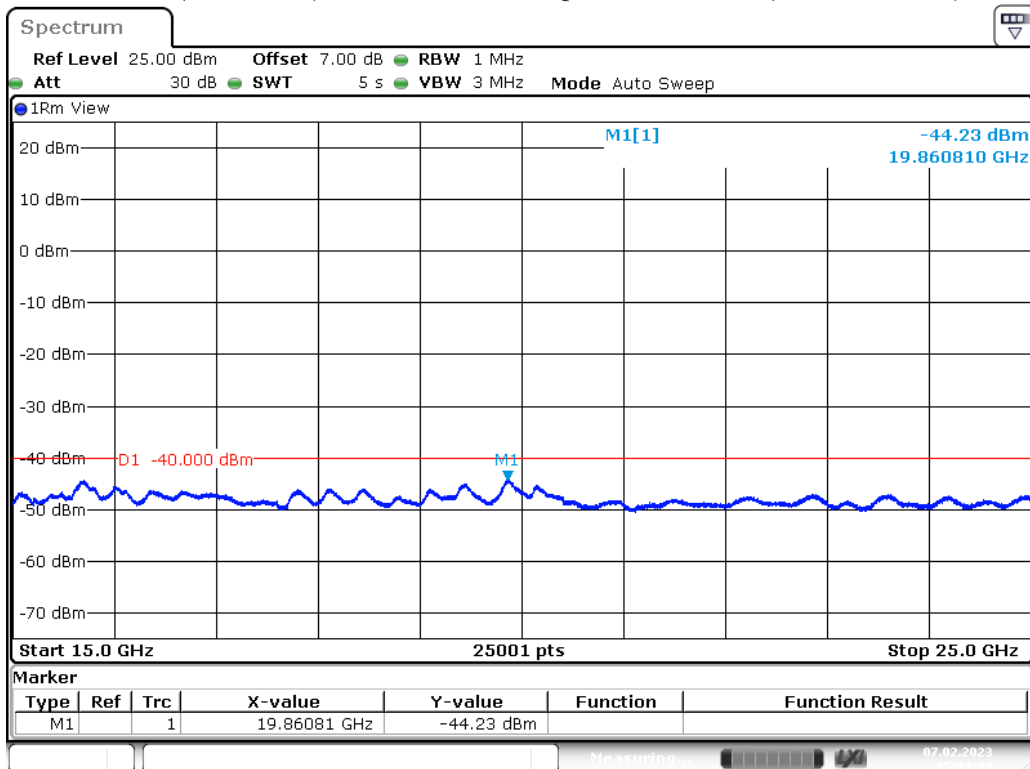

Band 40(2305-2315)_10 MHz_Middle_QPSK_RB50#0_2(15GHz-25GHz)

Date: 7.FEB.2023 15:13:03