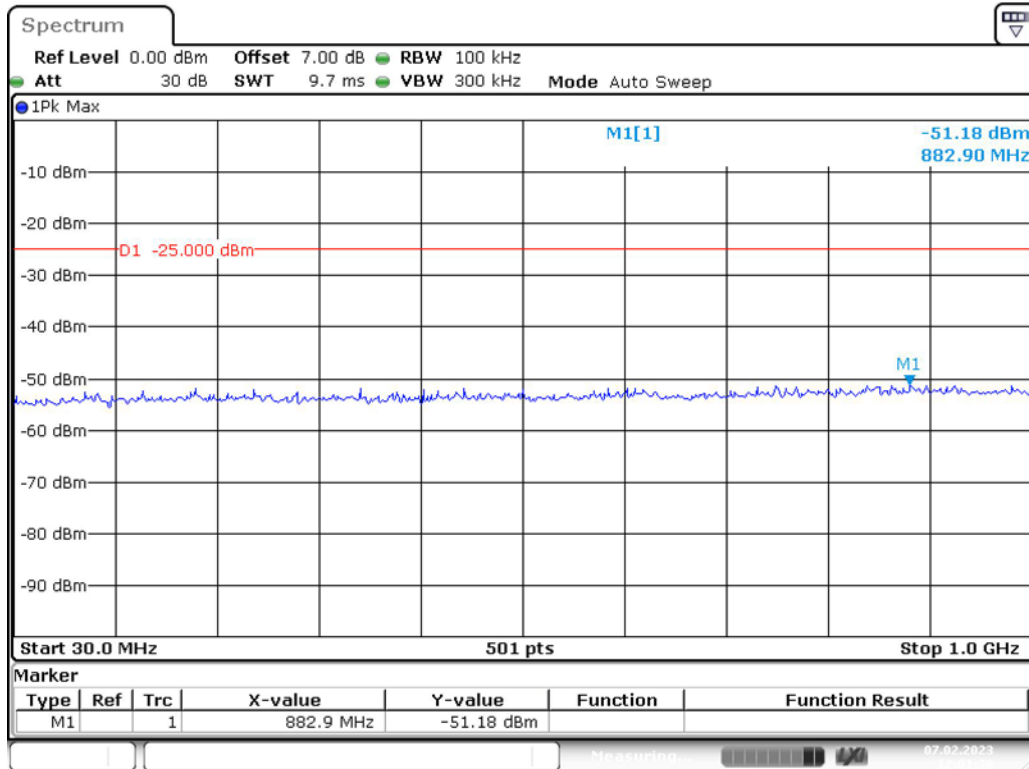

Band 7_10 MHz_Low_QPSK_RB50#0_1(30MHz-1GHz)

Date: 7.FEB.2023 12:00:07

Band 7_10 MHz_Low_QPSK_RB50#0_2(1GHz-26.5GHz)

Date: 7.FEB.2023 12:00:32

Band 7_10 MHz_Middle_QPSK_RB50#0_1(30MHz-1GHz)

Band 7_10 MHz_Middle_QPSK_RB50#0_2(1GHz-26.5GHz)