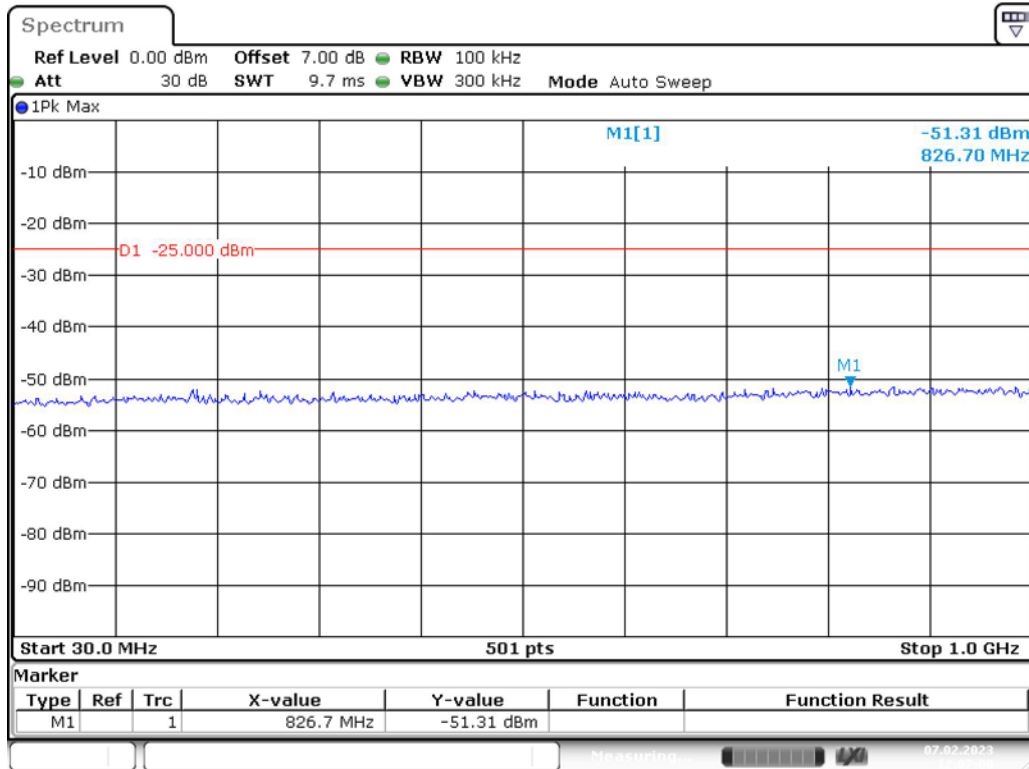

Date: 7.FEB.2023 12:05:32

Band 7_20 MHz_Low_QPSK_RB100#0_1(30MHz-1GHz)

Date: 7.FEB.2023 12:06:12

Band 7_20 MHz_Low_QPSK_RB100#0_2(1GHz-26.5GHz)

Date: 7.FEB.2023 12:06:35

Band 7_20 MHz_Middle_QPSK_RB100#0_1(30MHz-1GHz)