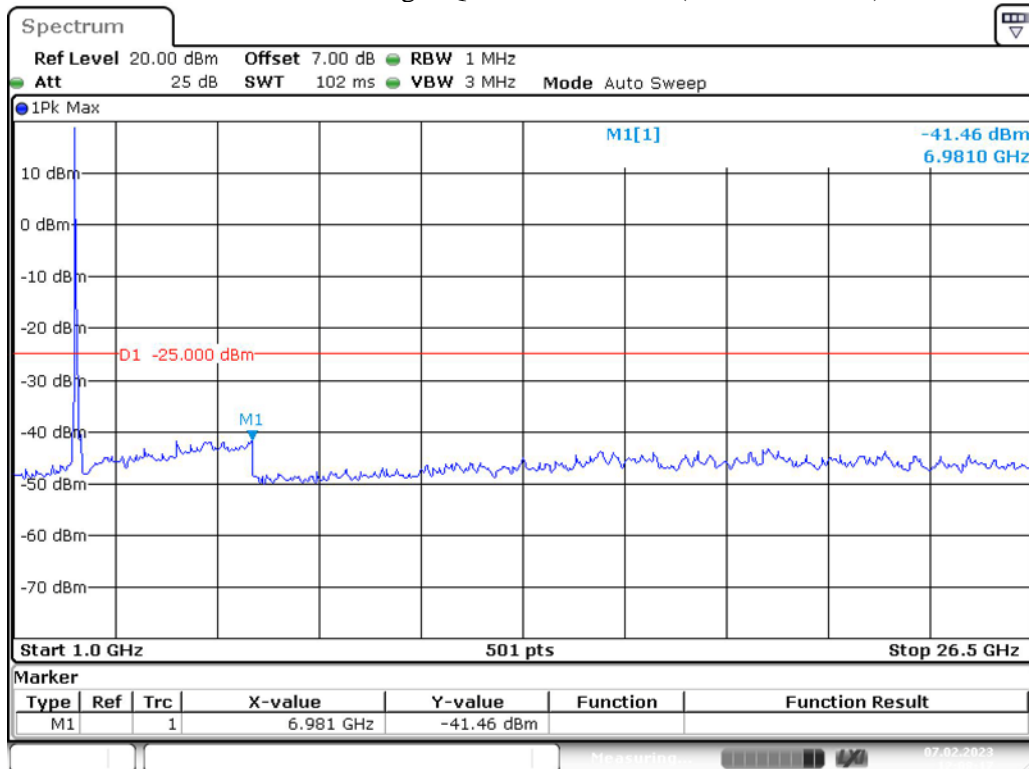

Date: 7.FEB.2023 12:07:01

Band 7_20 MHz_Middle_QPSK_RB100#0_2(1GHz-26.5GHz)

Date: 7.FEB.2023 12:07:29

Band 7_20 MHz_High_QPSK_RB100#0_1(30MHz-1GHz)

Band 7_20 MHz_High_QPSK_RB100#0_2(1GHz-26.5GHz)

Band 40(2305-2315)_5 MHz_Low_QPSK_RB25#0_1(30MHz-2.288GHz)