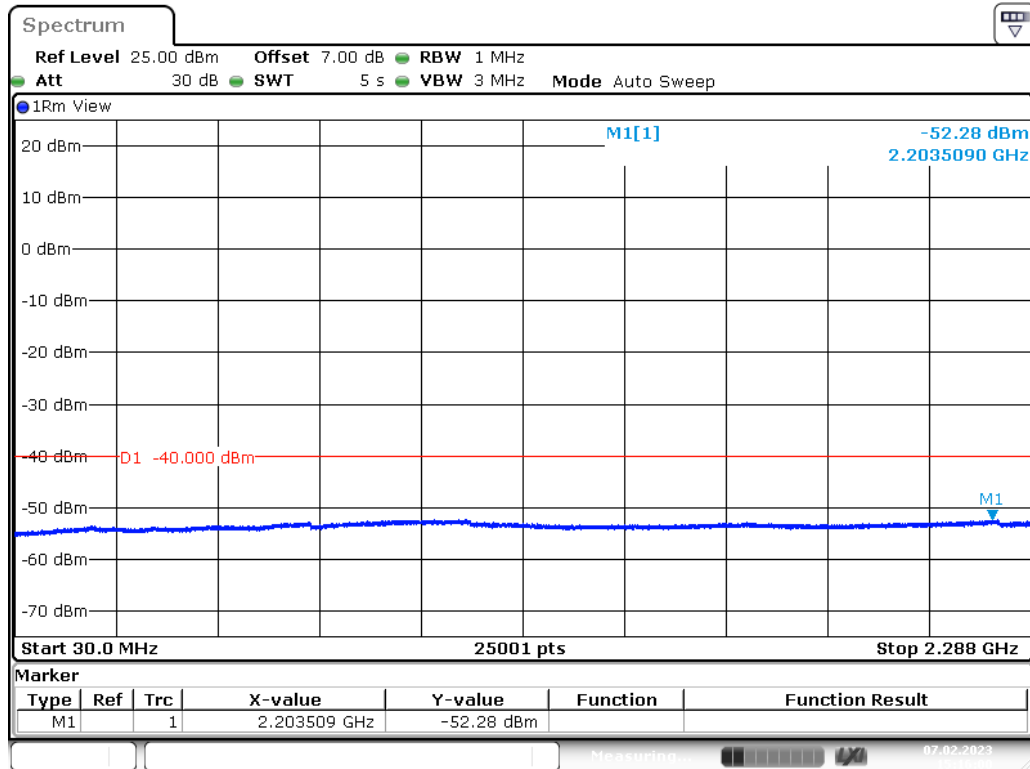

Date: 7.FEB.2023 15:11:49

Band 40(2305-2315)_10 MHz_Middle_QPSK_RB50#0_2(2.365GHz-15GHz)

Date: 7.FEB.2023 15:12:27

Band 40(2305-2315)_10 MHz_Middle_QPSK_RB50#0_2(15GHz-25GHz)

Date: 7.FEB.2023 15:13:03

Band 40(2350-2360)_5 MHz_Low_QPSK_RB25#0_1(30MHz-2.288GHz)