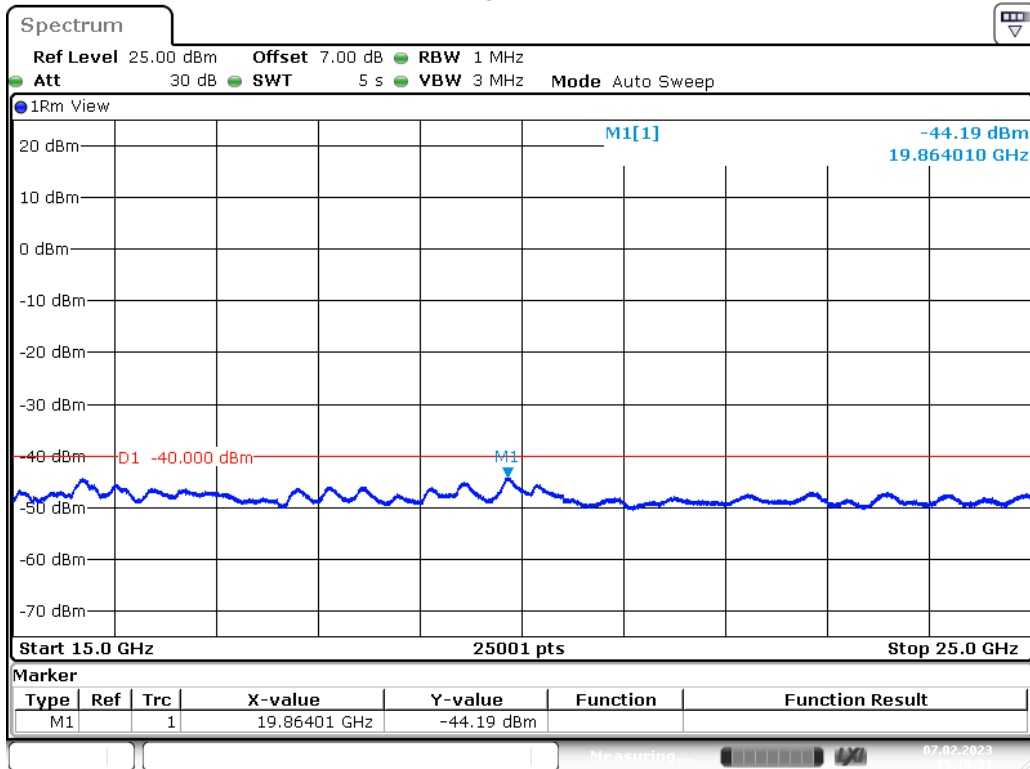

Band 40(2305-2315)_5 MHz_High_QPSK_RB25#0_3(15GHz-25GHz)

Date: 7.FEB.2023 15:10:21