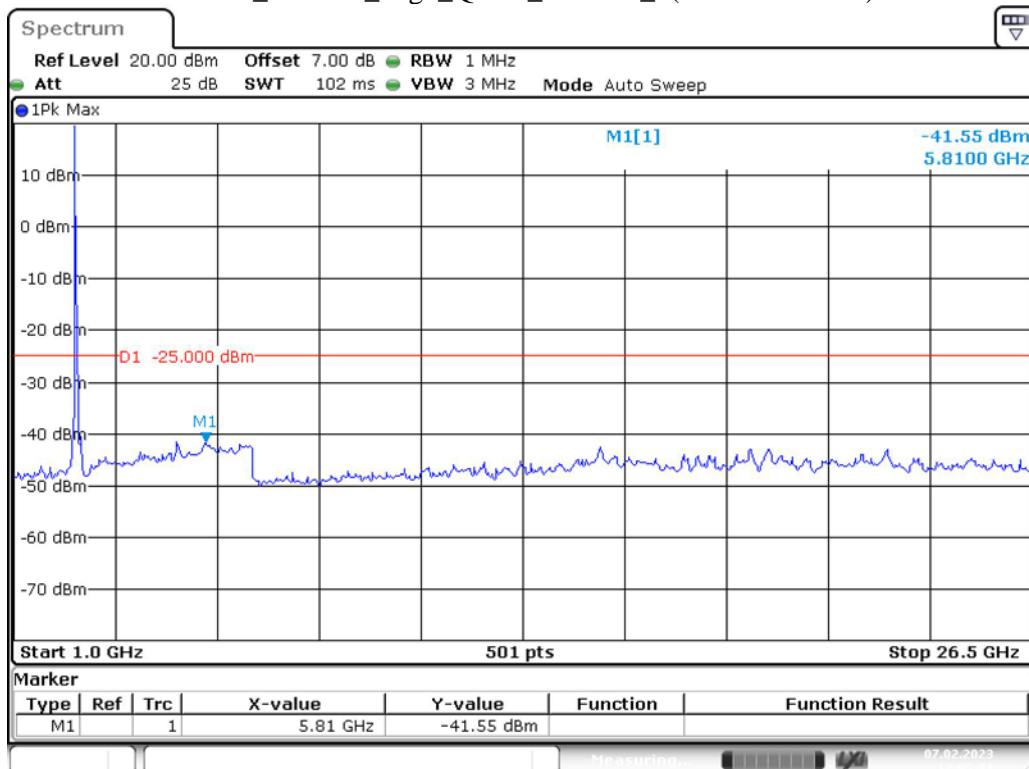

Band 7_15 MHz_Middle_QPSK_RB75#0_1(30MHz-1GHz)

Band 7_15 MHz_Middle_QPSK_RB75#0_2(1GHz-26.5GHz)

Band 7_15 MHz_High_QPSK_RB75#0_1(30MHz-1GHz)

Date: 7.FEB.2023 12:05:10

Band 7_15 MHz_High_QPSK_RB75#0_2(1GHz-26.5GHz)