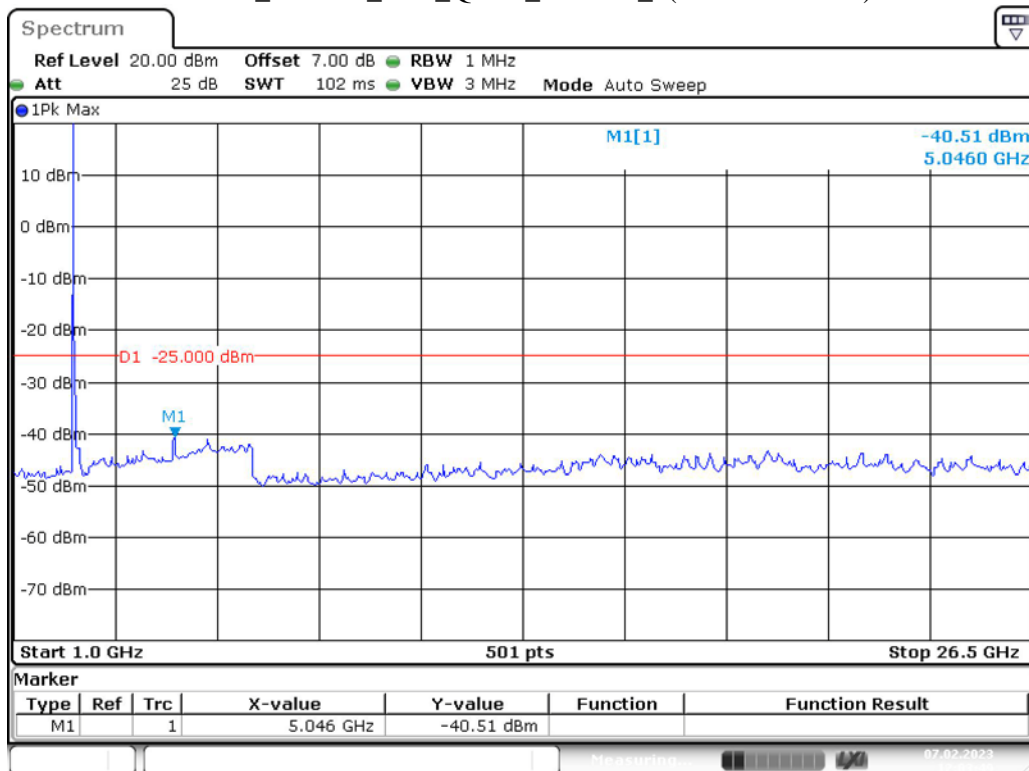

Band 7_10 MHz_High_QPSK_RB50#0_1(30MHz-1GHz)

Date: 7.FEB.2023 12:02:36

Band 7_10 MHz_High_QPSK_RB50#0_2(1GHz-26.5GHz)

Date: 7.FEB.2023 12:02:58

Band 7_15 MHz_Low_QPSK_RB75#0_1(30MHz-1GHz)

Band 7_15 MHz_Low_QPSK_RB75#0_2(1GHz-26.5GHz)