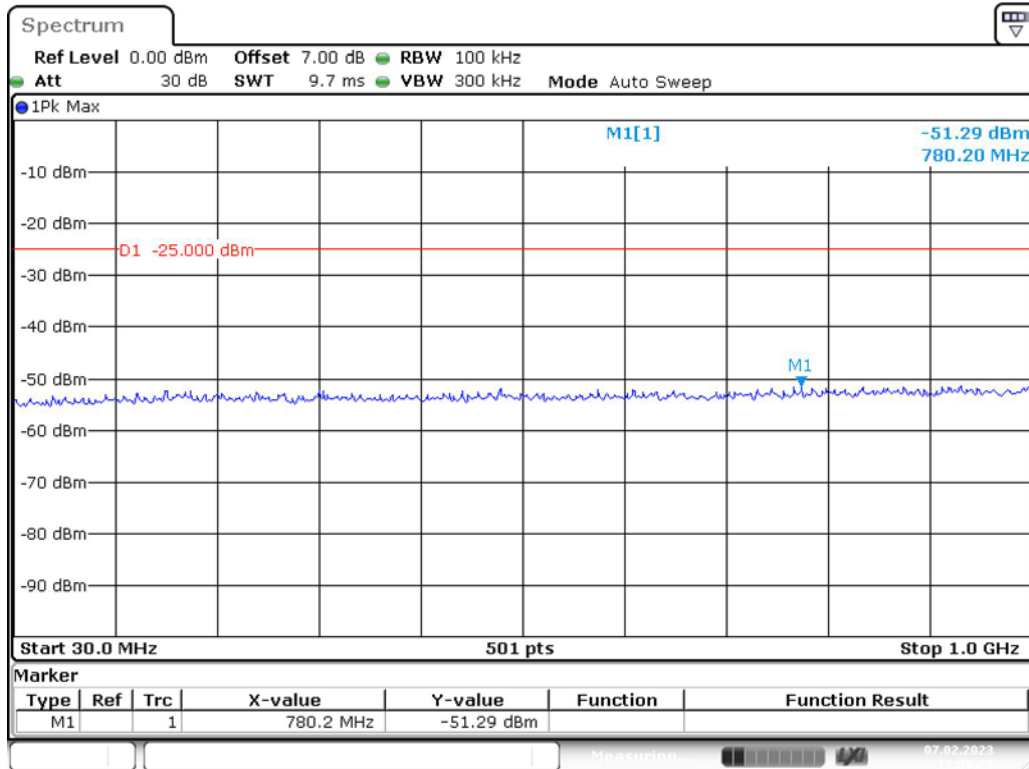

Band 7_5 MHz_Middle_QPSK_RB25#0_1(30MHz-1GHz)

Date: 7.FEB.2023 11:58:22