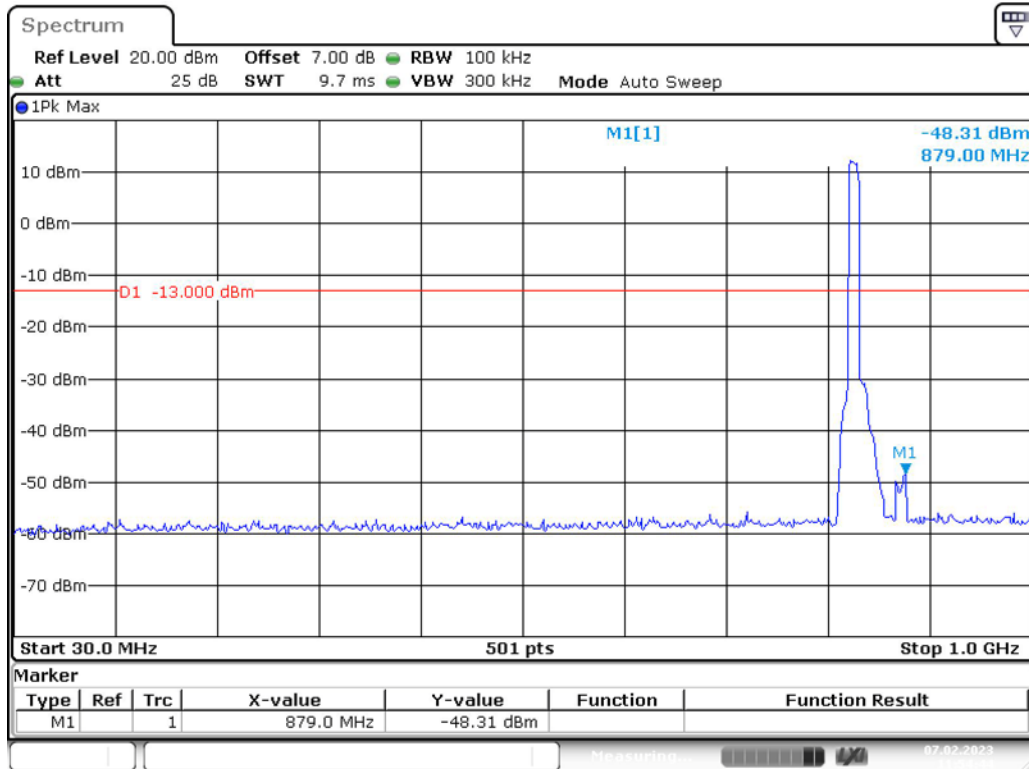

Band 5_10 MHz_Low_QPSK_RB50#0_1(30MHz-1GHz)