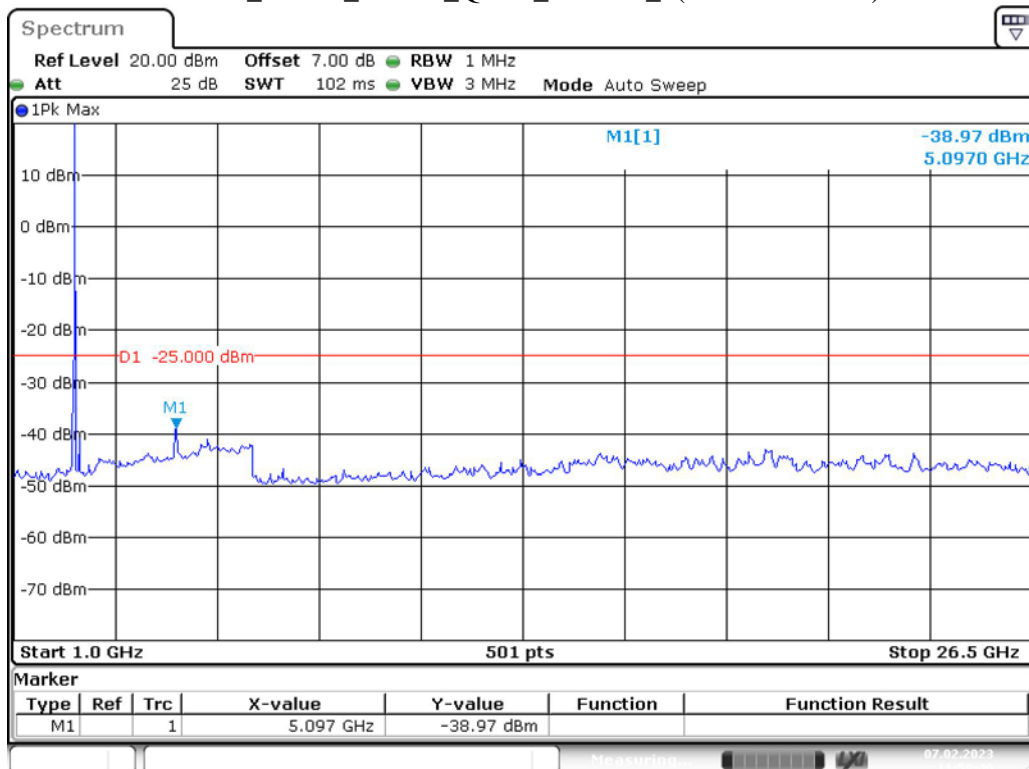

Band 7_5 MHz_Middle_QPSK_RB25#0_2(1GHz-26.5GHz)

Date: 7.FEB.2023 11:58:41