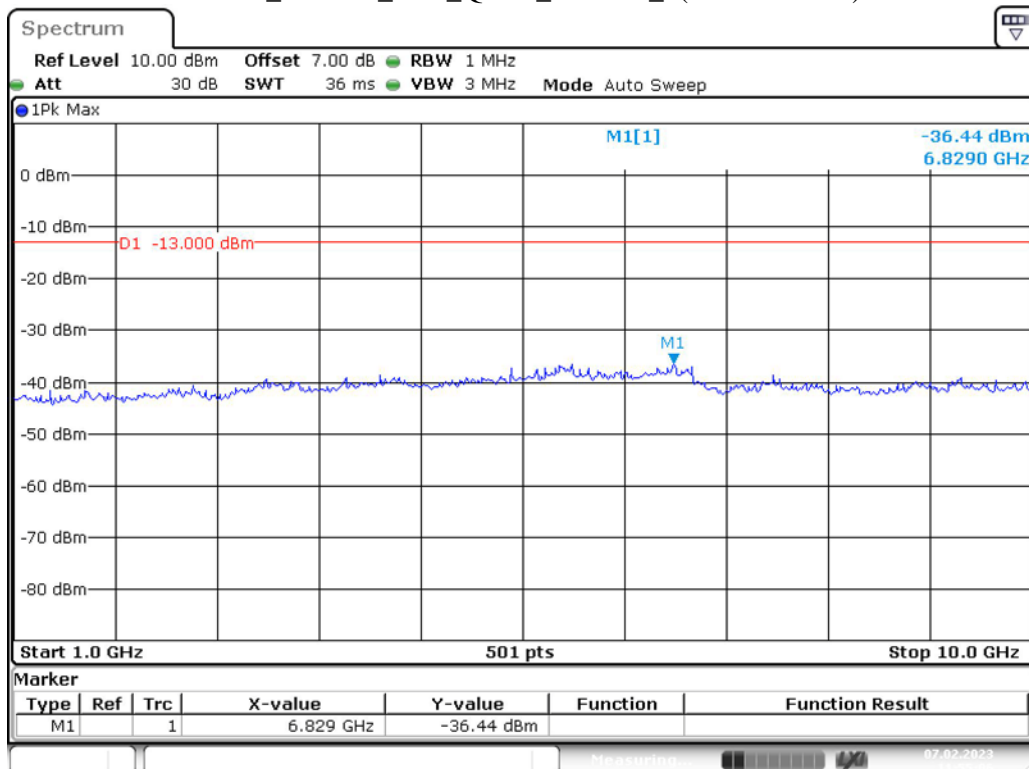

Band 5_10 MHz_Low_QPSK_RB50#0_2(1GHz-10GHz)