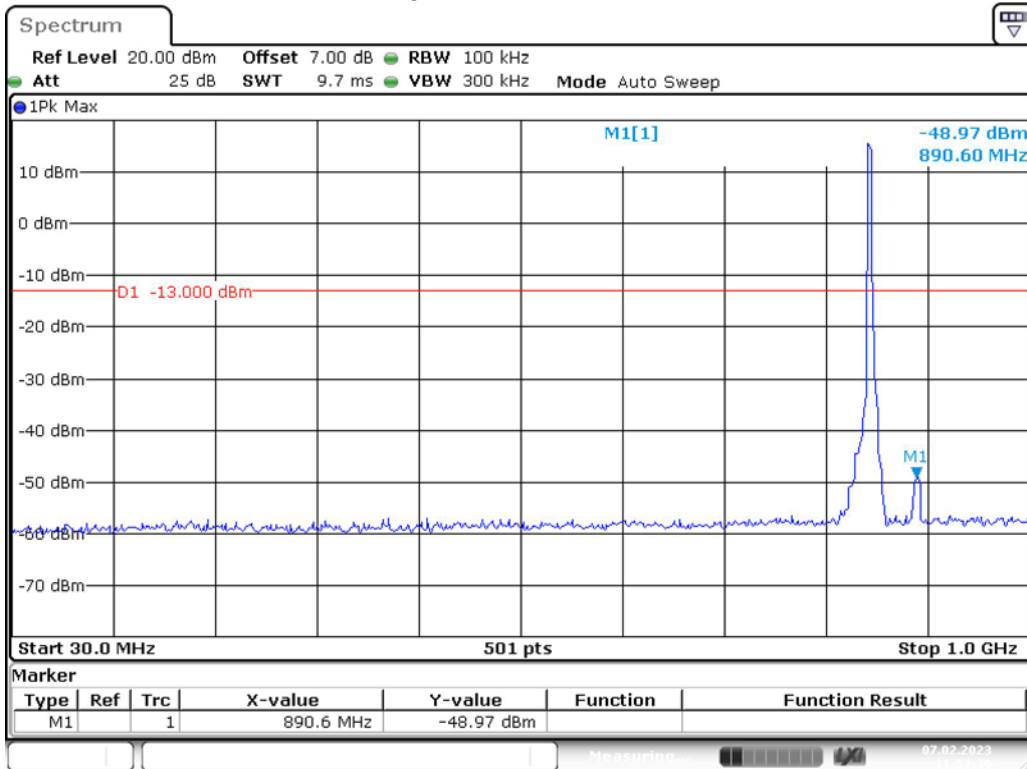

Band 5_5 MHz_Low_QPSK_RB25#0_1(30MHz-1GHz)

Band 5_5 MHz_Low_QPSK_RB25#0_2(1GHz-10GHz)

Band 5_5 MHz_Middle_QPSK_RB25#0_1(30MHz-1GHz)

Band 5_5 MHz_Middle_QPSK_RB25#0_2(1GHz-10GHz)

Band 5_5 MHz_High_QPSK_RB25#0_1(30MHz-1GHz)