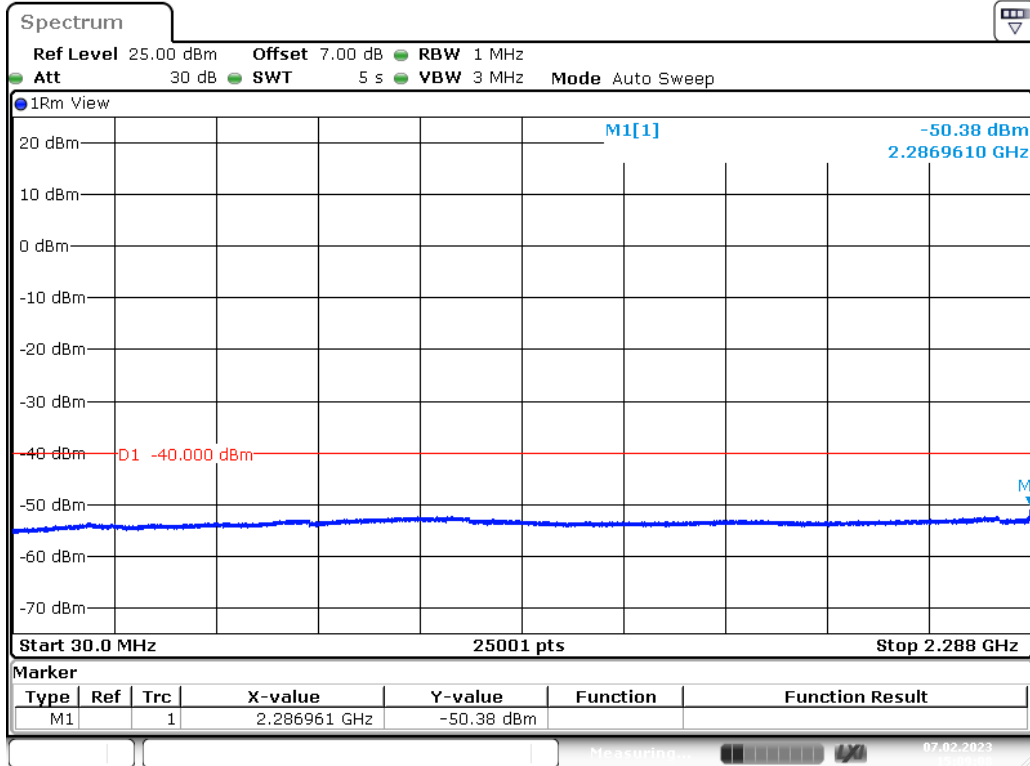

Date: 7.FEB.2023 15:06:36

Band 40(2305-2315)_5 MHz_Middle_QPSK_RB25#0_2(2.365GHz-15.0GHz)

Date: 7.FEB.2023 15:07:14

Band 40(2305-2315)_5 MHz_Middle_QPSK_RB25#0_3(15GHz-25GHz)

Date: 7.FEB.2023 15:07:49

Band 40(2305-2315)_5 MHz_High_QPSK_RB25#0_1(30MHz-2.288GHz)