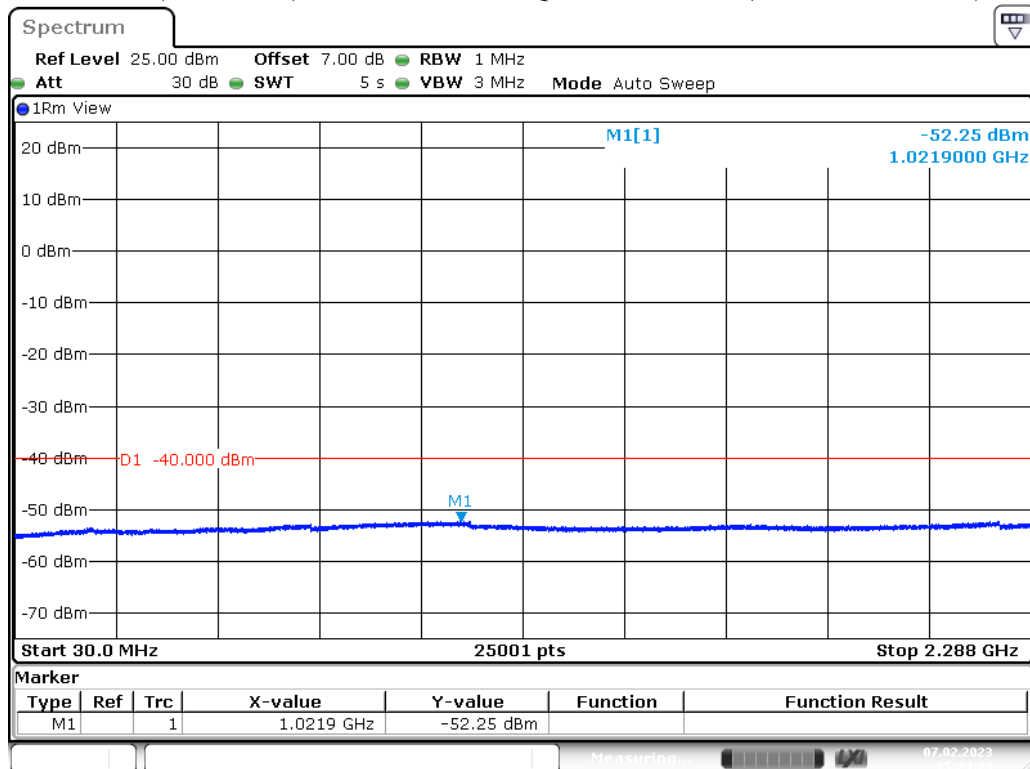

Date: 7.FEB.2023 15:21:44

Band 40(2350-2360)_5 MHz_High_QPSK_RB25#0_2(2.365GHz-15GHz)

Date: 7.FEB.2023 15:22:20

Band 40(2350-2360)_5 MHz_High_QPSK_RB25#0_3(15GHz-25GHz)

Date: 7.FEB.2023 15:22:57

Band 40(2350-2360)_10 MHz_Middle_QPSK_RB50#0_1(30MHz-2.288GHz)