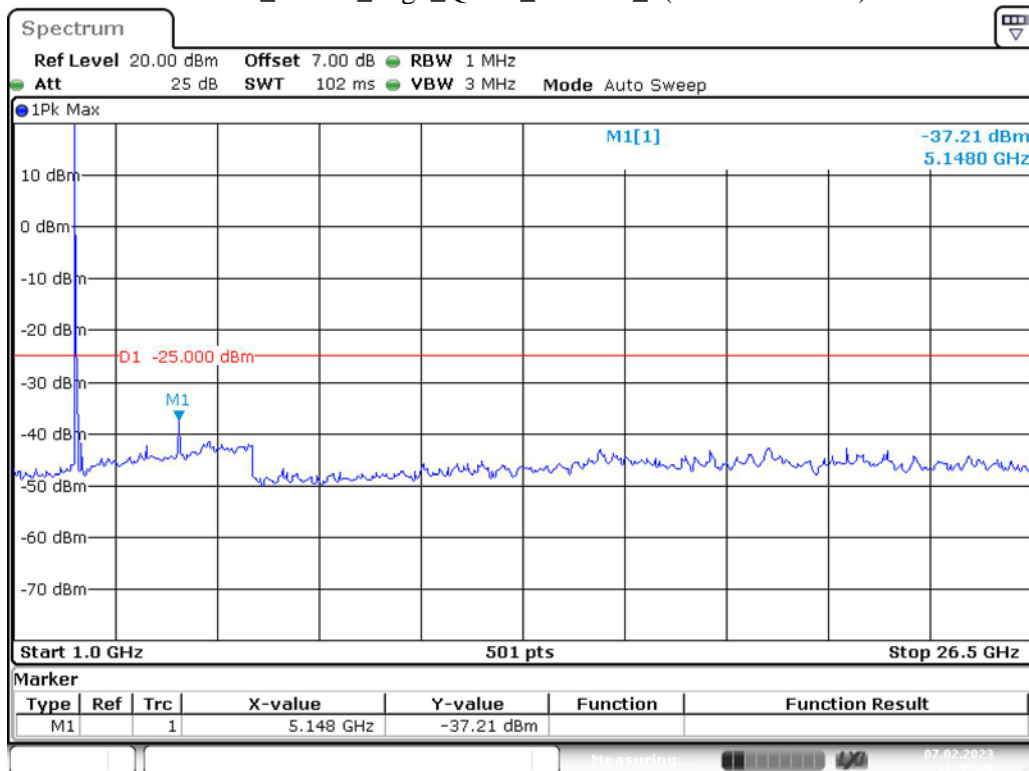

Band 7_5 MHz_Middle_QPSK_RB25#0_1(30MHz-1GHz)

Date: 7.FEB.2023 11:58:22

Band 7_5 MHz_Middle_QPSK_RB25#0_2(1GHz-26.5GHz)

Date: 7.FEB.2023 11:58:41

Band 7_5 MHz_High_QPSK_RB25#0_1(30MHz-1GHz)

Band 7_5 MHz_High_QPSK_RB25#0_2(1GHz-26.5GHz)