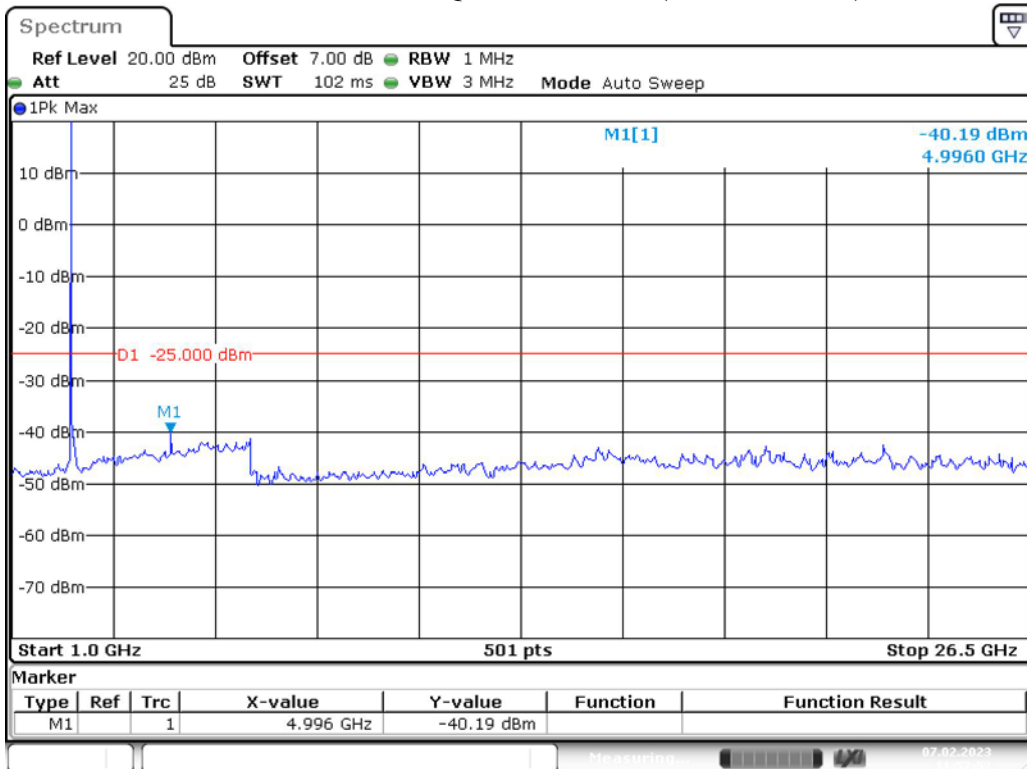

Band 5_10 MHz_High_QPSK_RB50#0_1(30MHz-1GHz)

Band 5_10 MHz_High_QPSK_RB50#0_2(1GHz-10GHz)

Band 7_5 MHz_Low_QPSK_RB25#0_1(30MHz-1GHz)

Date: 7.FEB.2023 11:57:27

Band 7_5 MHz_Low_QPSK_RB25#0_2(1GHz-26.5GHz)

Date: 7.FEB.2023 11:57:52