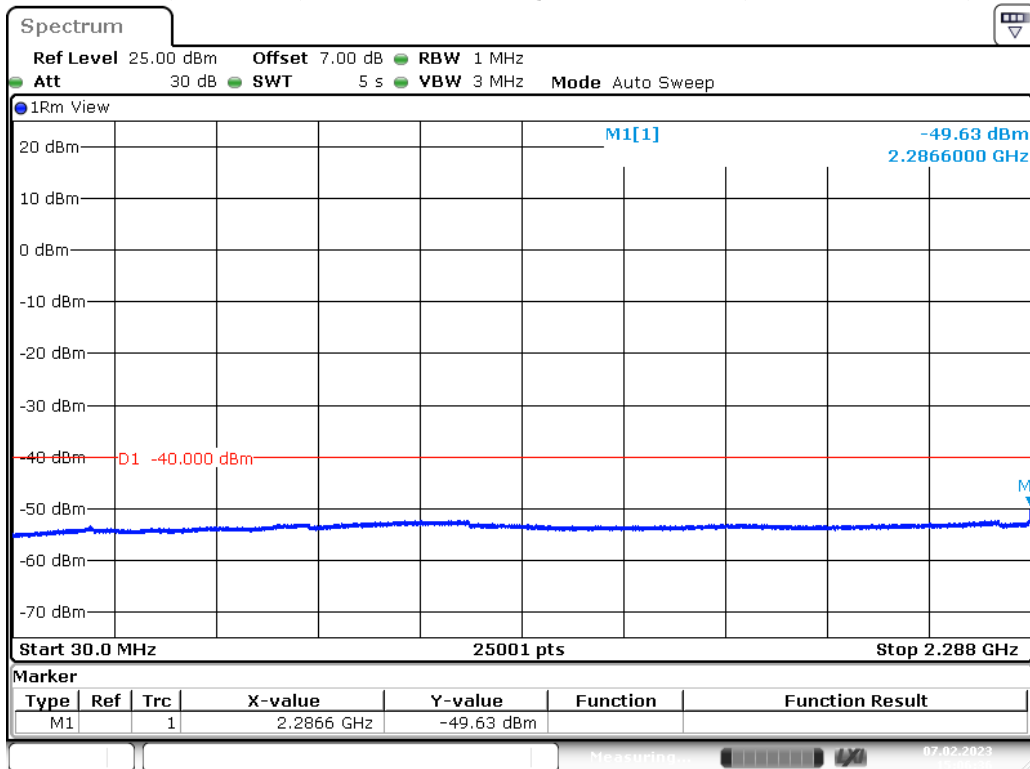

Date: 7.FEB.2023 15:04:04

Band 40(2305-2315)_5 MHz_Low_QPSK_RB25#0_2(2.365GHz-15.0GHz)

Date: 7.FEB.2023 15:04:42

Band 40(2305-2315)_5 MHz_Low_QPSK_RB25#0_3(15GHz-25.0GHz)

Date: 7.FEB.2023 15:05:17

Band 40(2305-2315)_5 MHz_Middle_QPSK_RB25#0_1(30MHz-2.288GHz)