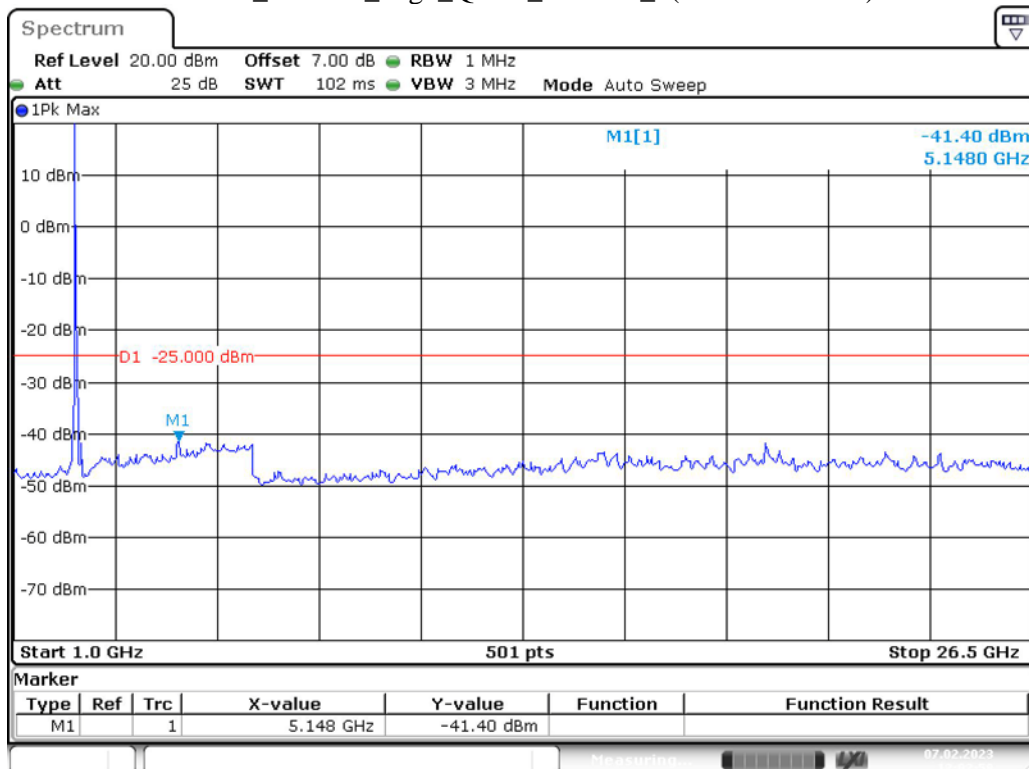

Band 7_10 MHz_High_QPSK_RB50#0_2(1GHz-26.5GHz)

Date: 7.FEB.2023 12:02:58