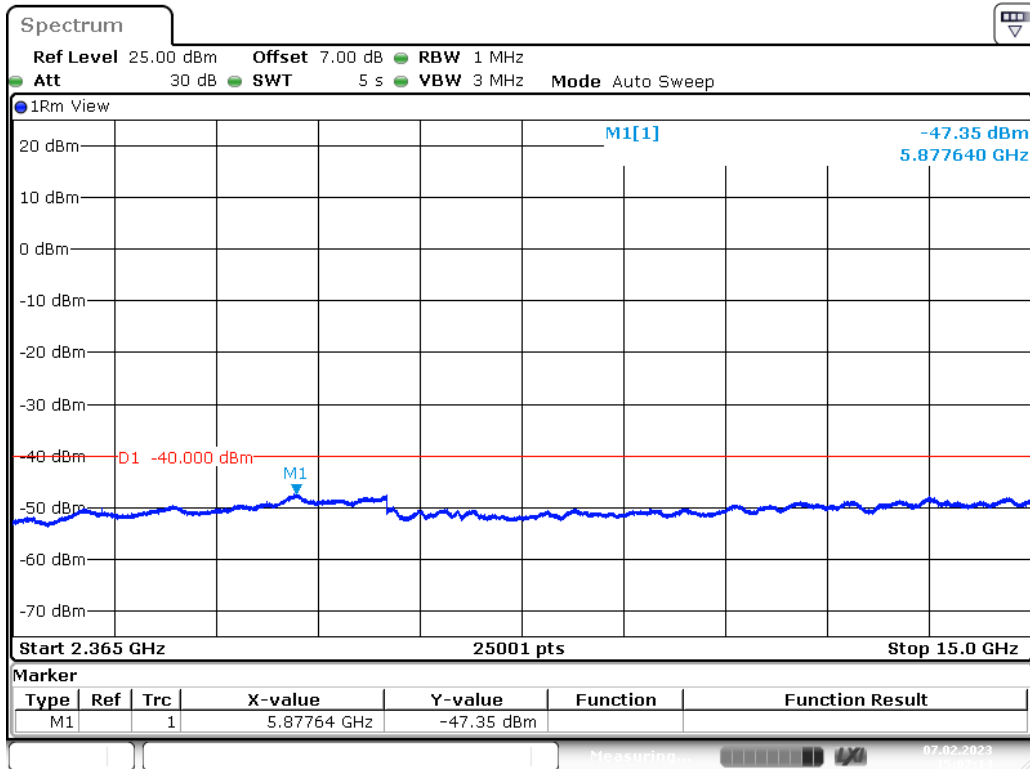

Band 40(2305-2315)_5 MHz_Middle_QPSK_RB25#0_2(2.365GHz-15.0GHz)

Date: 7.FEB.2023 15:07:14