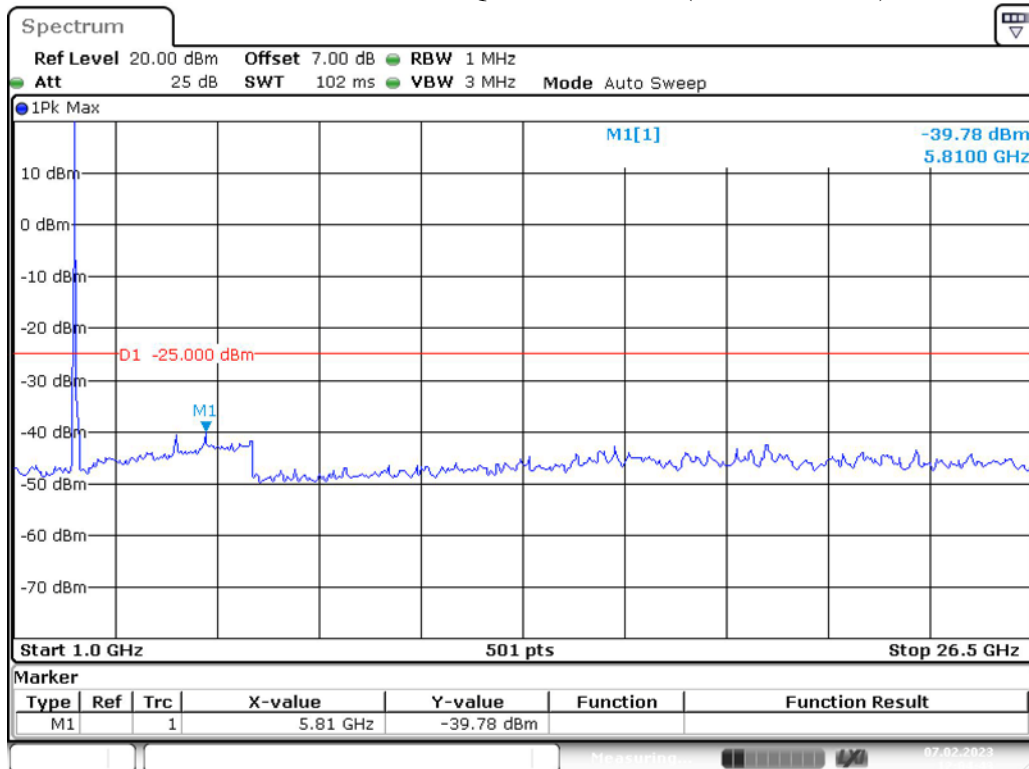

Band 7_15 MHz_Middle_QPSK_RB75#0_2(1GHz-26.5GHz)