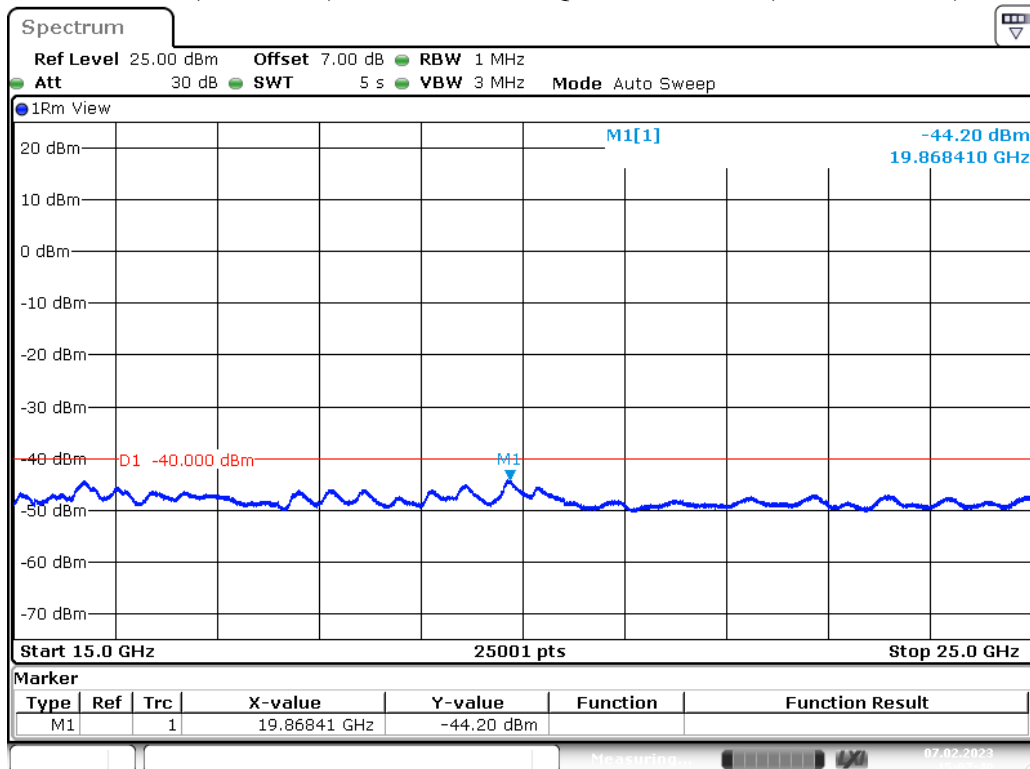

Band 40(2305-2315)_5 MHz_Middle_QPSK_RB25#0_3(15GHz-25GHz)

Date: 7.FEB.2023 15:07:49