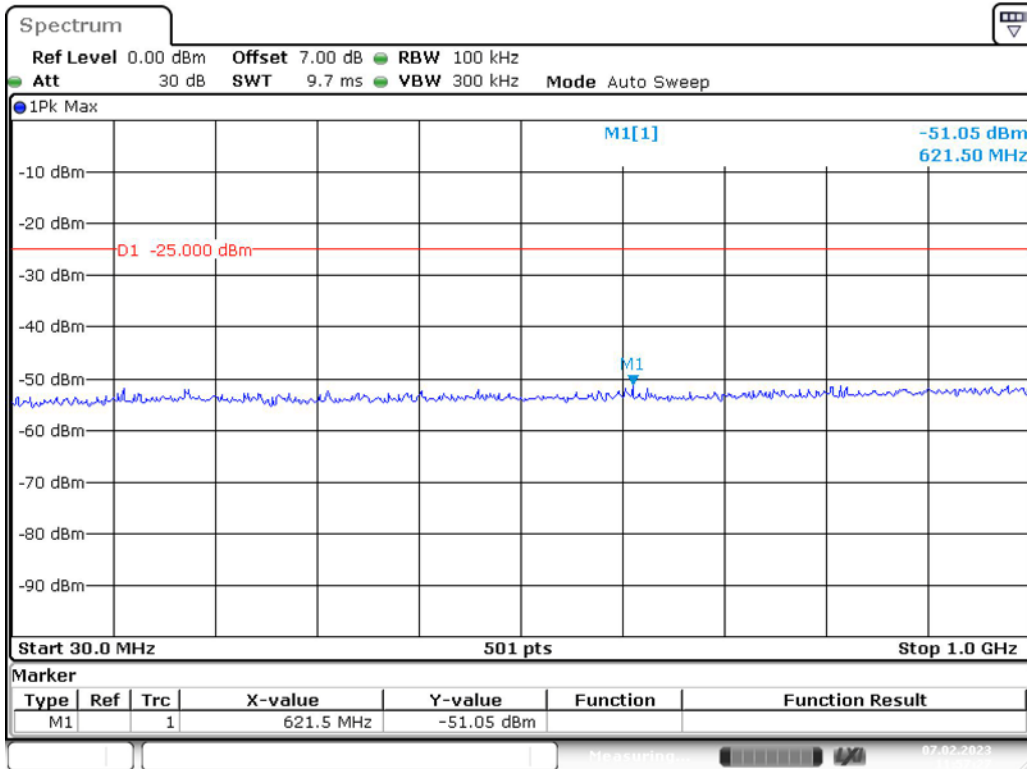

Band 7_5 MHz_Low_QPSK_RB25#0_1(30MHz-1GHz)

Date: 7.FEB.2023 11:57:27