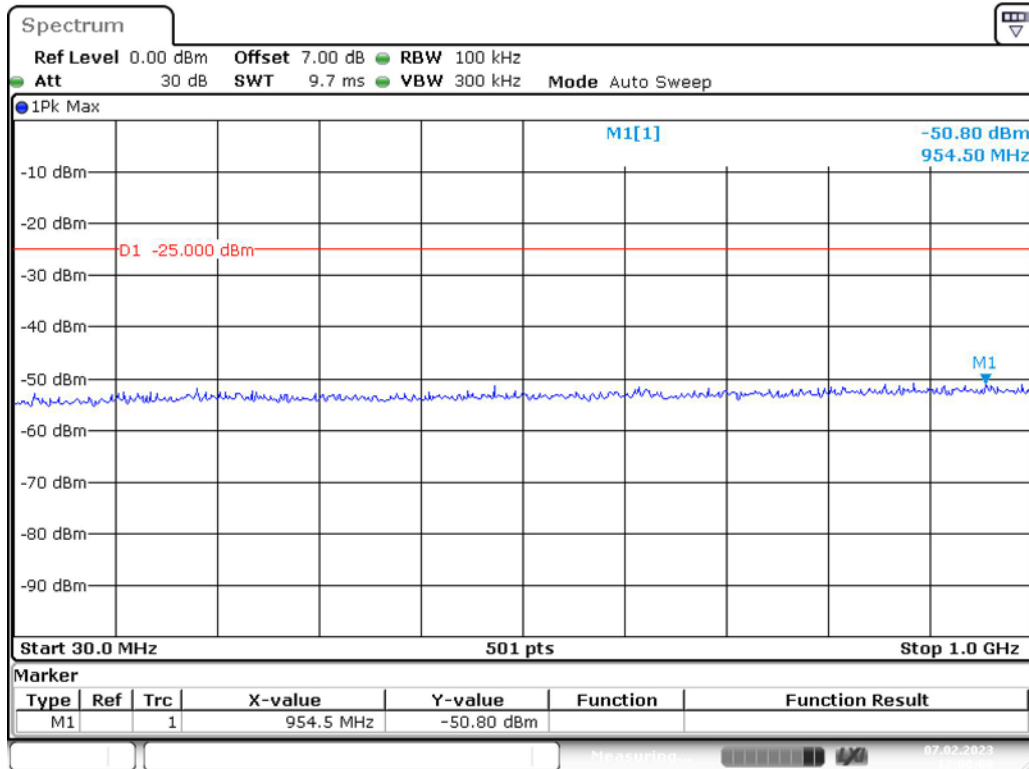

Band 7_10 MHz_Low_QPSK_RB50#0_1(30MHz-1GHz)

Date: 7.FEB.2023 12:00:07