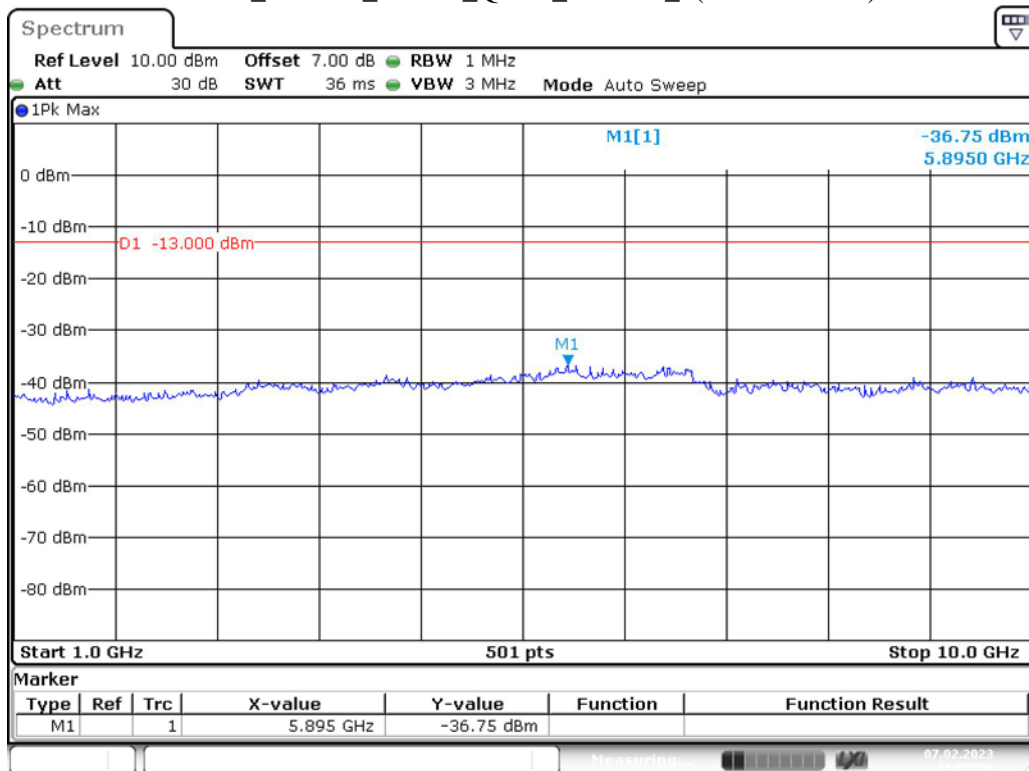

Band 5_5 MHz_High_QPSK_RB25#0_2(1GHz-10GHz)

Band 5_10 MHz_Low_QPSK_RB50#0_1(30MHz-1GHz)

Band 5_10 MHz_Low_QPSK_RB50#0_2(1GHz-10GHz)

Band 5_10 MHz_Middle_QPSK_RB50#0_1(30MHz-1GHz)

Band 5_10 MHz_Middle_QPSK_RB50#0_2(1GHz-10GHz)