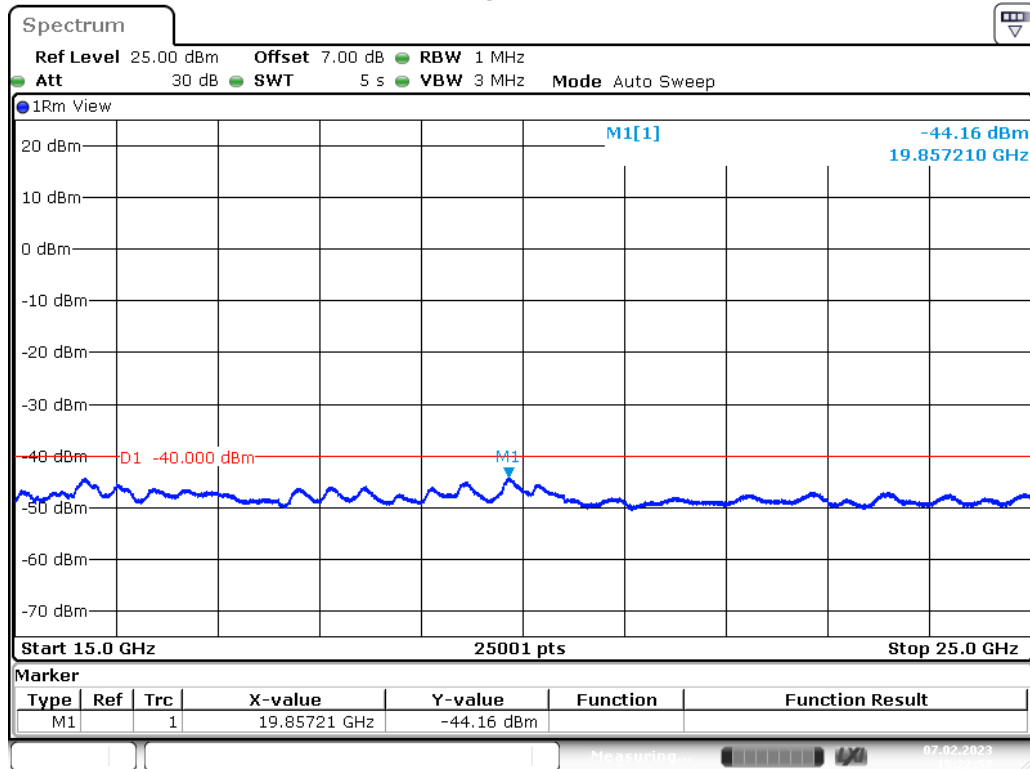

Band 40(2350-2360)_5 MHz_High_QPSK_RB25#0_3(15GHz-25GHz)

Date: 7.FEB.2023 15:22:57