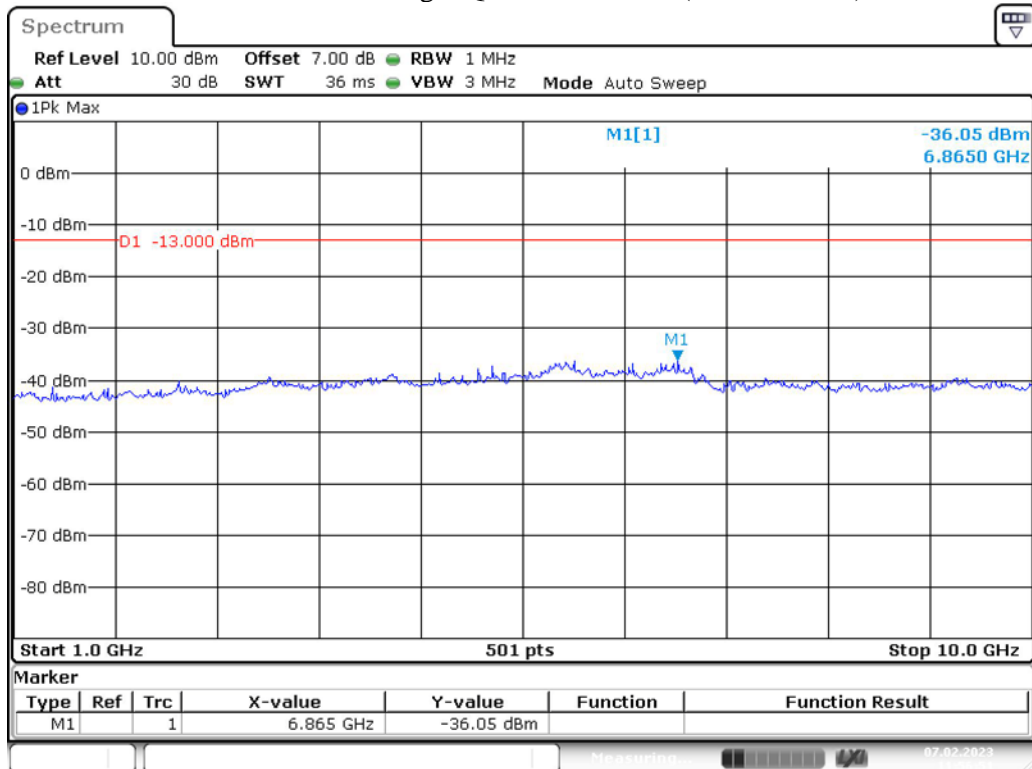

Band 5_10 MHz_High_QPSK_RB50#0_2(1GHz-10GHz)