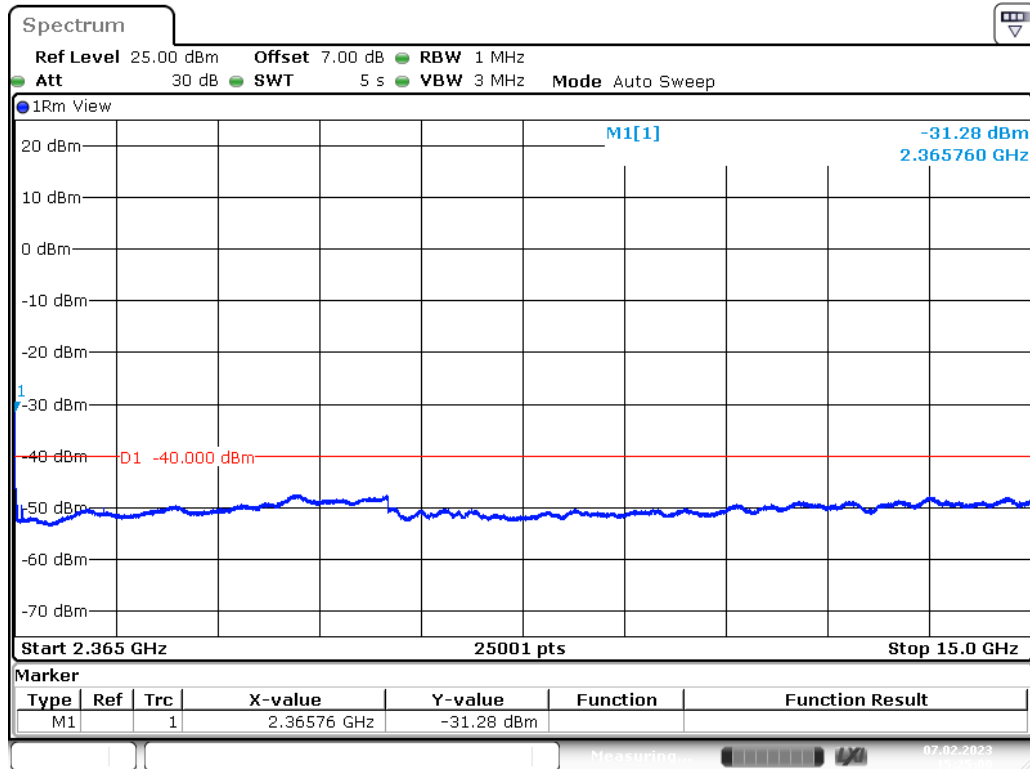

Band 40(2350-2360)_10 MHz_Middle_QPSK_RB50#0_2(2.365GHz-15GHz)

Date: 7.FEB.2023 15:25:00