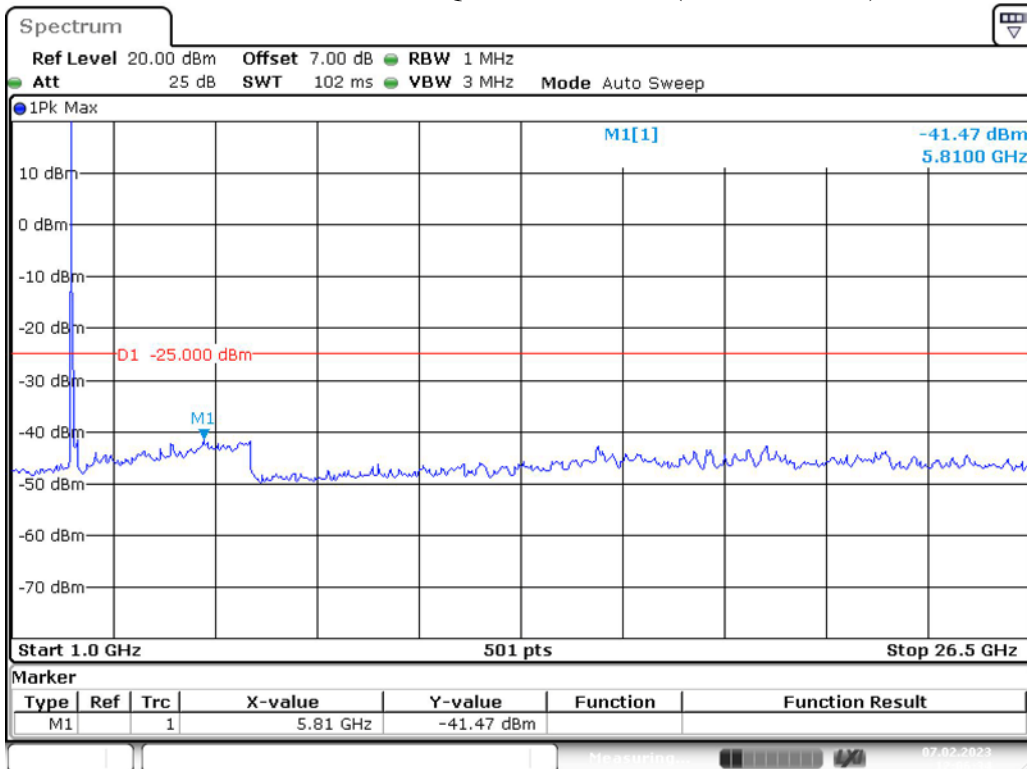

Band 7_20 MHz_Low_QPSK_RB100#0_2(1GHz-26.5GHz)

Date: 7.FEB.2023 12:06:35