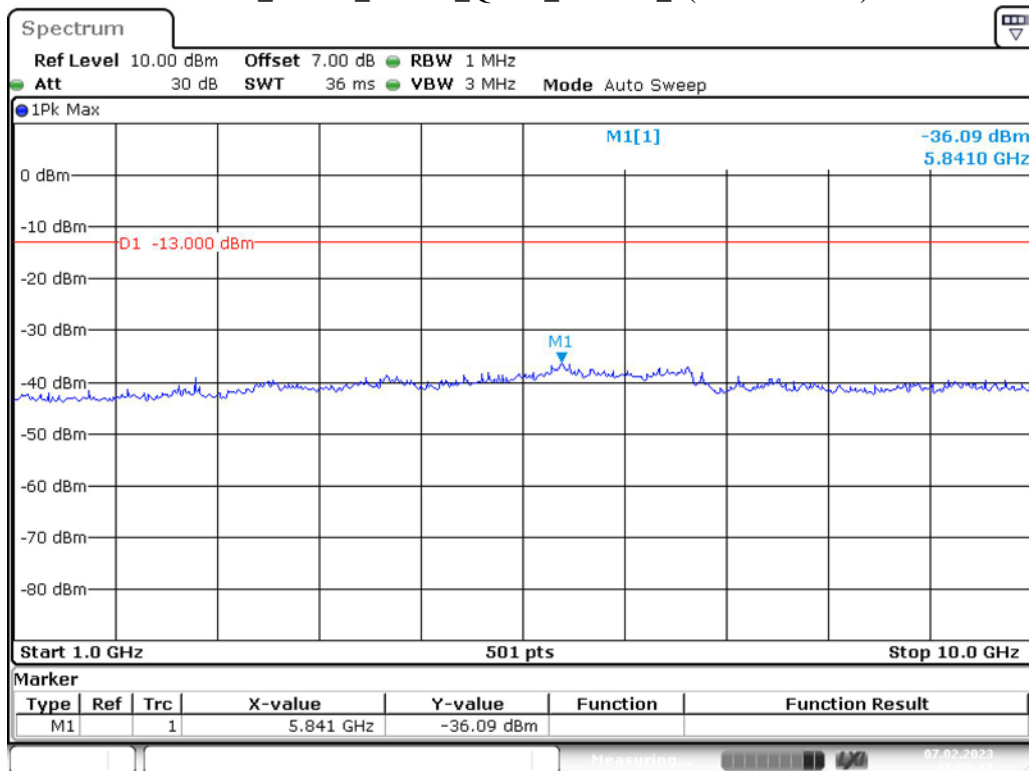

Band 5_5 MHz_Low_QPSK_RB25#0_1(30MHz-1GHz)

Band 5_5 MHz_Low_QPSK_RB25#0_2(1GHz-10GHz)

Band 5_5 MHz_Middle_QPSK_RB25#0_1(30MHz-1GHz)

Band 5_5 MHz_Middle_QPSK_RB25#0_2(1GHz-10GHz)

Band 5_5 MHz_High_QPSK_RB25#0_1(30MHz-1GHz)