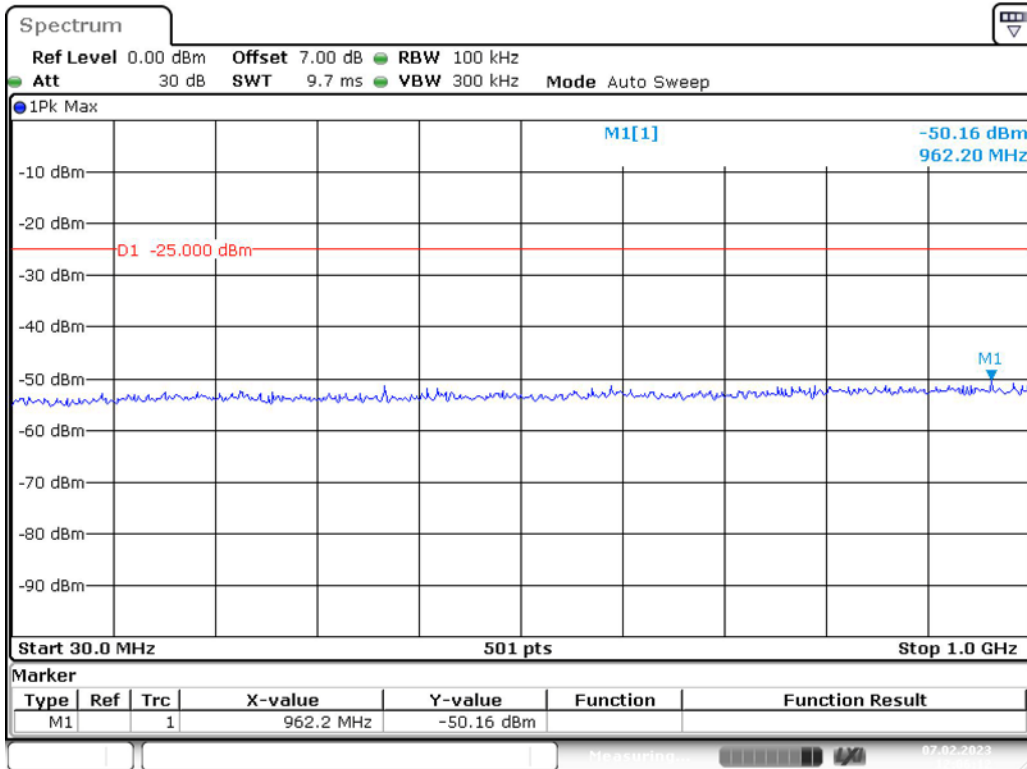

Band 7_20 MHz_Low_QPSK_RB100#0_1(30MHz-1GHz)

Date: 7.FEB.2023 12:06:12