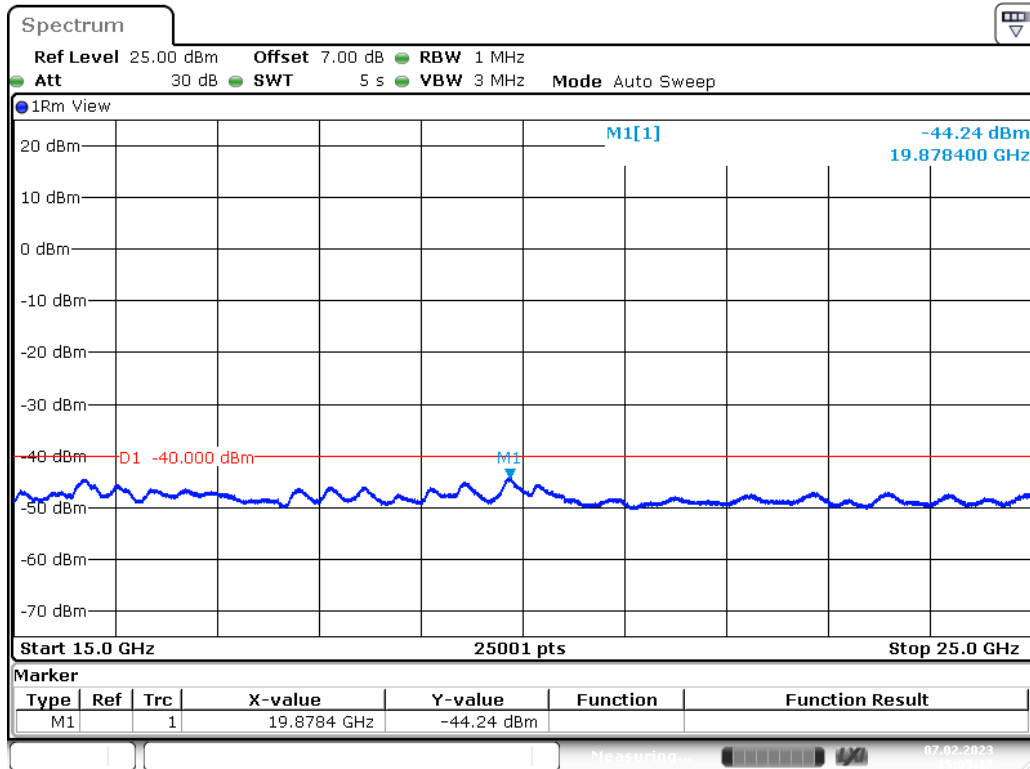

Band 40(2305-2315)_5 MHz_Low_QPSK_RB25#0_3(15GHz-25.0GHz)

Date: 7.FEB.2023 15:05:17