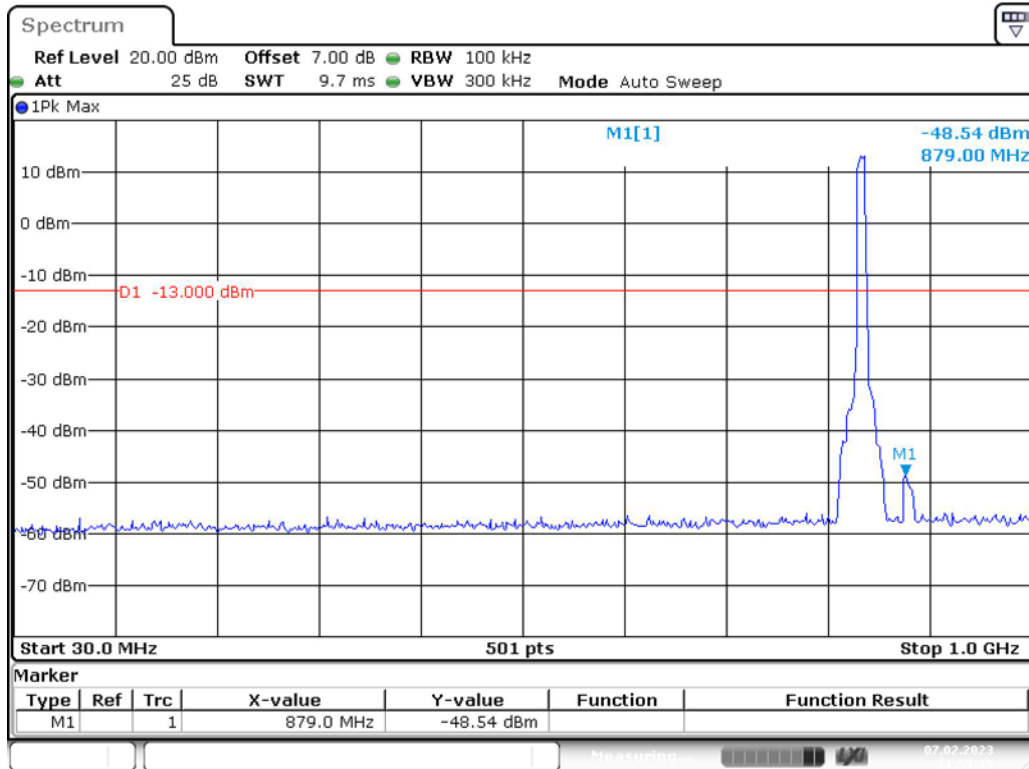

Band 5_5 MHz_High_QPSK_RB25#0_2(1GHz-10GHz)

Band 5_10 MHz_Low_QPSK_RB50#0_1(30MHz-1GHz)

Band 5_10 MHz_Low_QPSK_RB50#0_2(1GHz-10GHz)

Band 5_10 MHz_Middle_QPSK_RB50#0_1(30MHz-1GHz)

Band 5_10 MHz_Middle_QPSK_RB50#0_2(1GHz-10GHz)