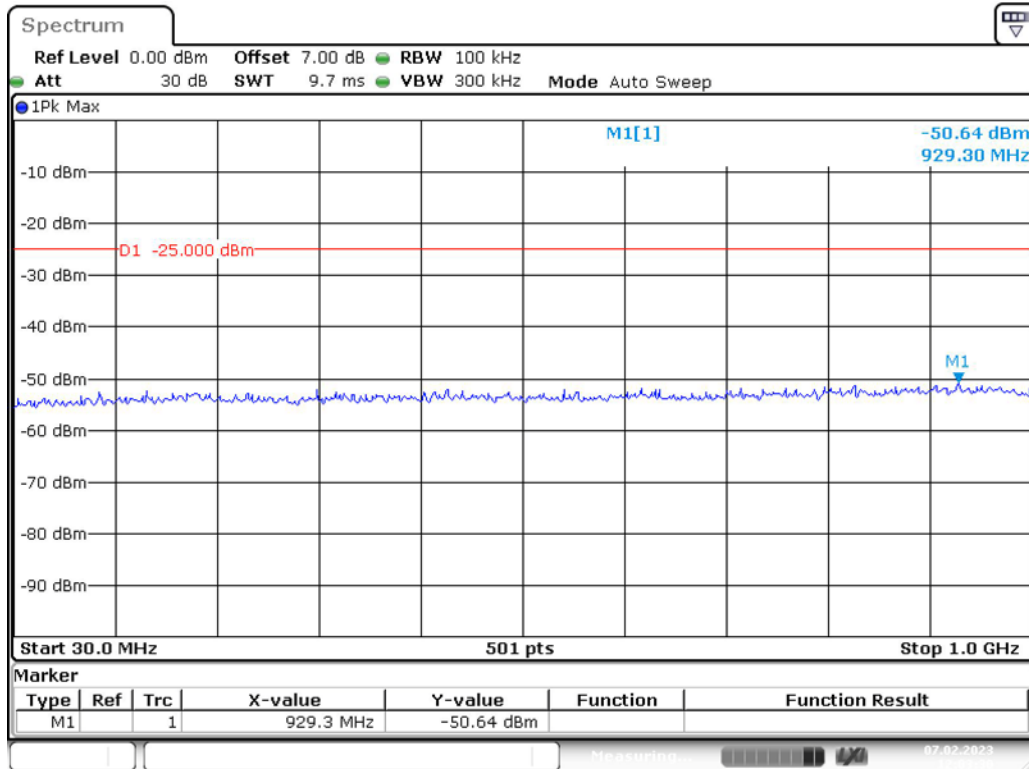

Band 7_10 MHz_High_QPSK_RB50#0_1(30MHz-1GHz)

Date: 7.FEB.2023 12:02:36

Band 7_10 MHz_High_QPSK_RB50#0_2(1GHz-26.5GHz)

Date: 7.FEB.2023 12:02:58

Band 7_15 MHz_Low_QPSK_RB75#0_1(30MHz-1GHz)

Band 7_15 MHz_Low_QPSK_RB75#0_2(1GHz-26.5GHz)