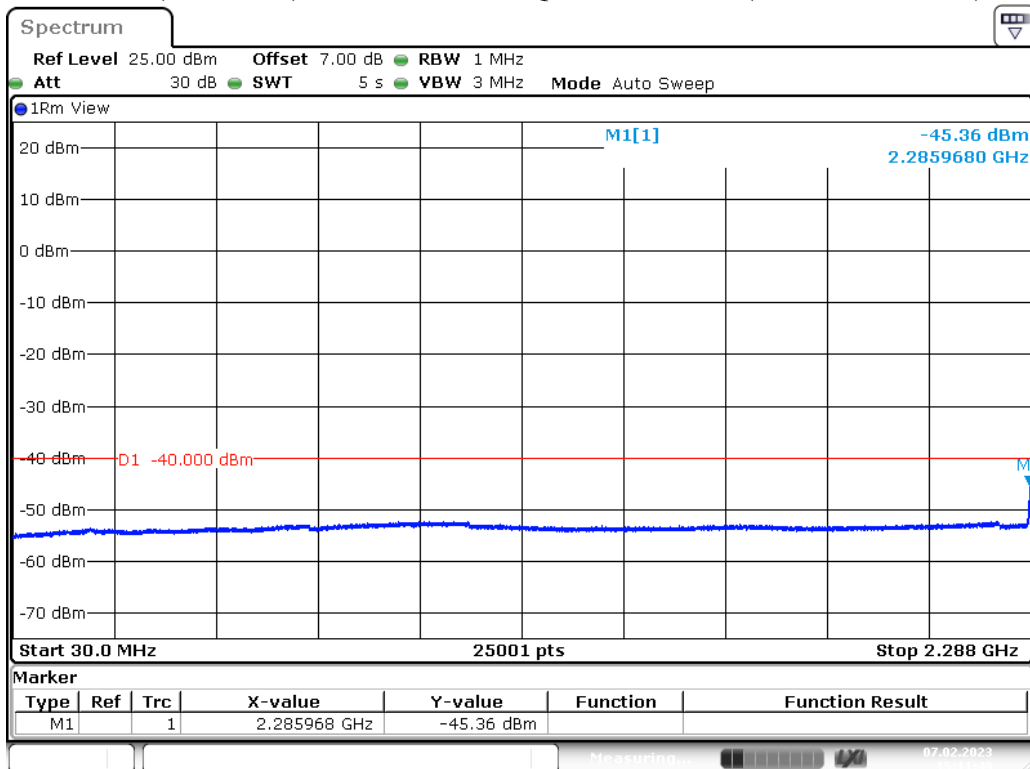

Date: 7.FEB.2023 15:09:08

Band 40(2305-2315)_5 MHz_High_QPSK_RB25#0_2(2.365GHz-15GHz)

Date: 7.FEB.2023 15:09:45

Band 40(2305-2315)_5 MHz_High_QPSK_RB25#0_3(15GHz-25GHz)

Date: 7.FEB.2023 15:10:21

Band 40(2305-2315)_10 MHz_Middle_QPSK_RB50#0_1(30MHz-2.288GHz)