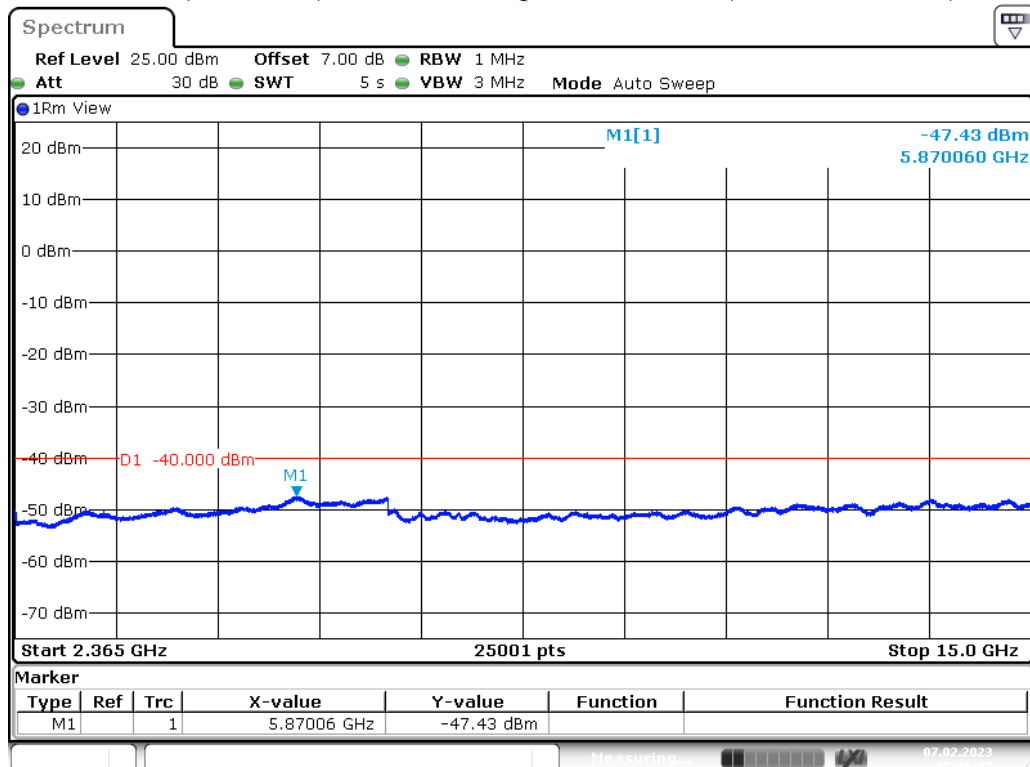

Band 40(2350-2360)_5 MHz_Low_QPSK_RB25#0_2(2.365GHz-15GHz)

Date: 7.FEB.2023 15:16:37