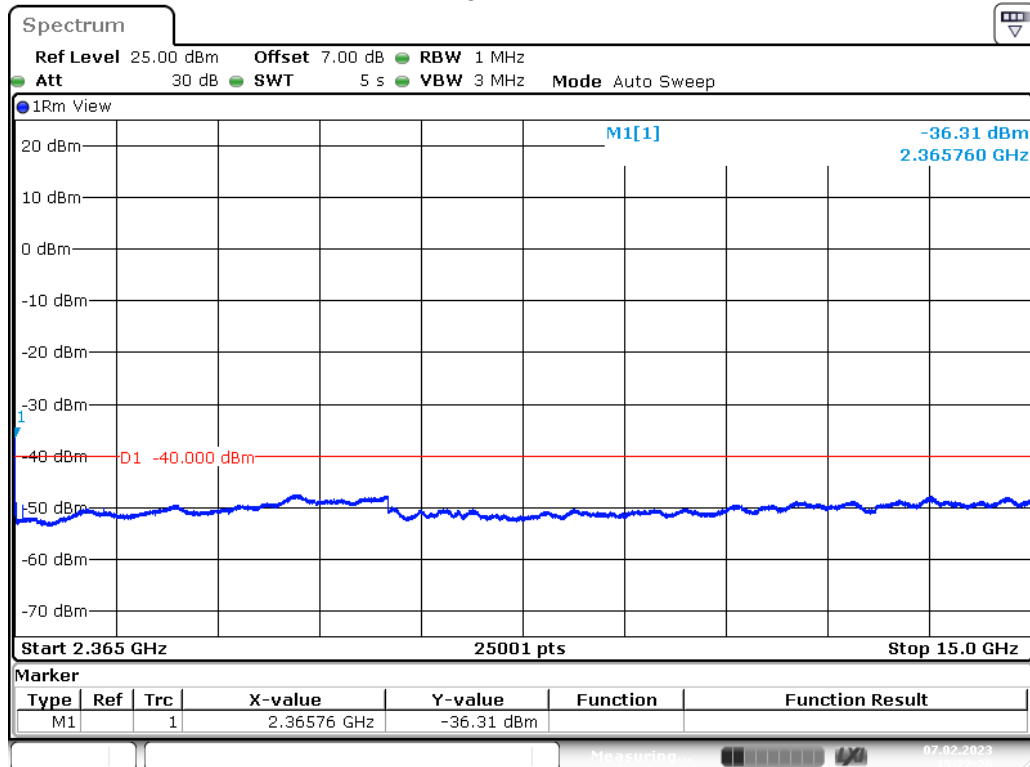

Band 40(2350-2360)_5 MHz_High_QPSK_RB25#0_2(2.365GHz-15GHz)

Date: 7.FEB.2023 15:22:20