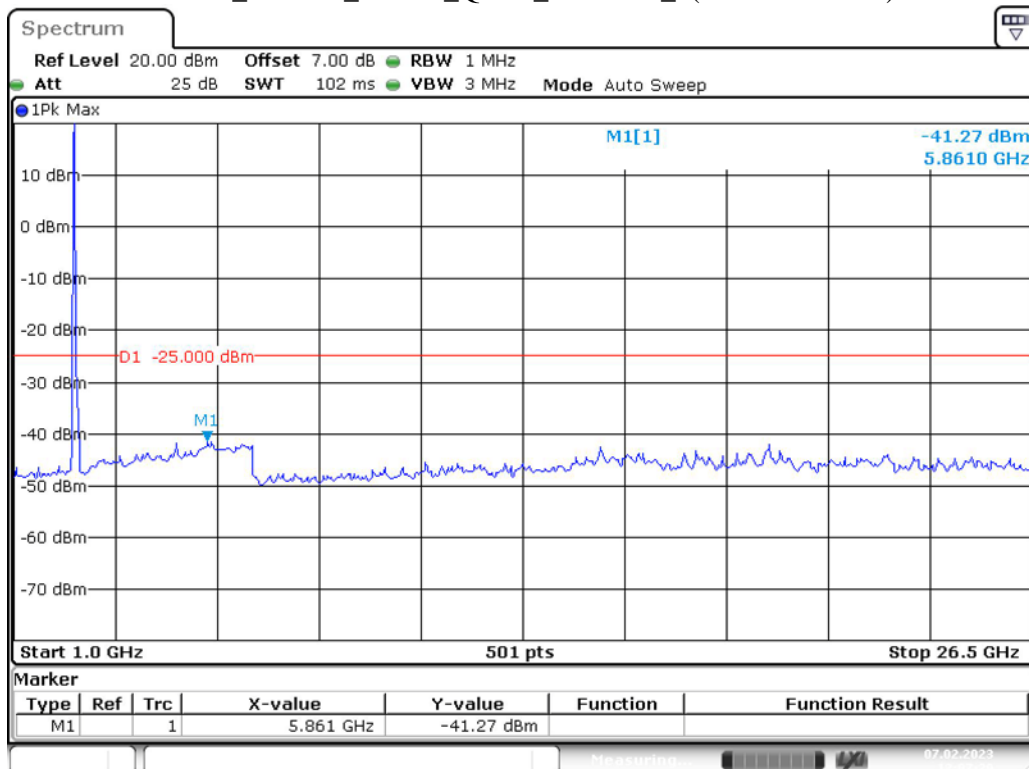

Band 7_20 MHz_Middle_QPSK_RB100#0_2(1GHz-26.5GHz)

Date: 7.FEB.2023 12:07:29