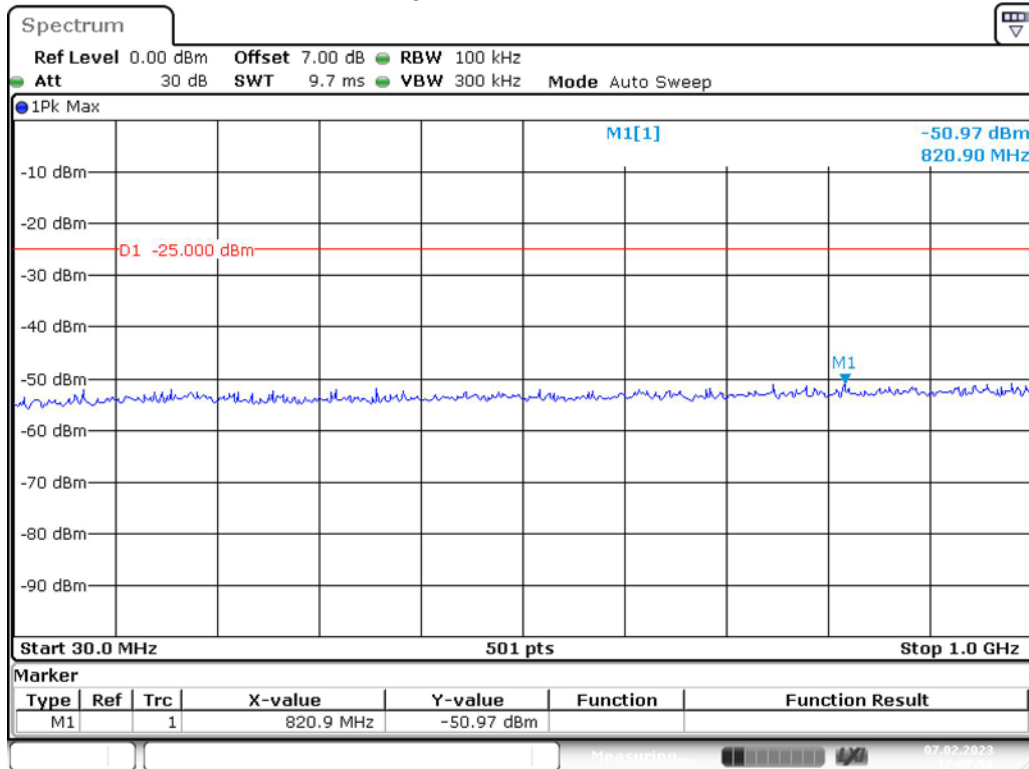

Band 7_20 MHz_High_QPSK_RB100#0_1(30MHz-1GHz)