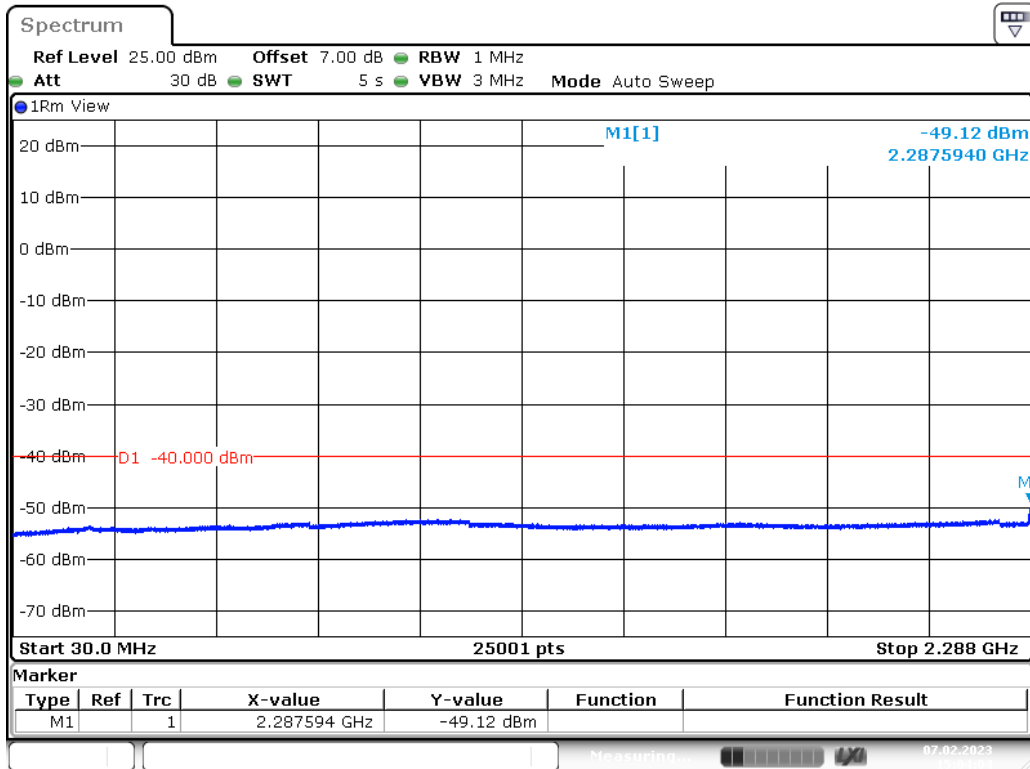

Date: 7.FEB.2023 12:07:01

Band 7_20 MHz_Middle_QPSK_RB100#0_2(1GHz-26.5GHz)

Date: 7.FEB.2023 12:07:29

Band 7_20 MHz_High_QPSK_RB100#0_1(30MHz-1GHz)

Band 7_20 MHz_High_QPSK_RB100#0_2(1GHz-26.5GHz)

Band 40(2305-2315)_5 MHz_Low_QPSK_RB25#0_1(30MHz-2.288GHz)