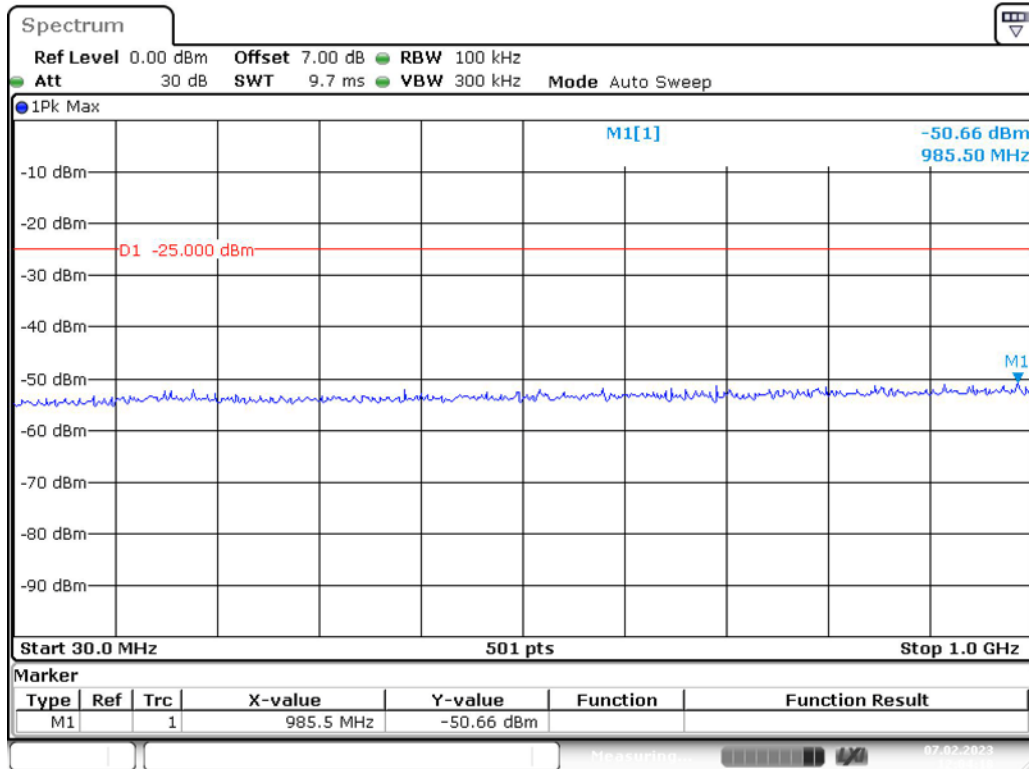

Band 7_15 MHz_Middle_QPSK_RB75#0_1(30MHz-1GHz)