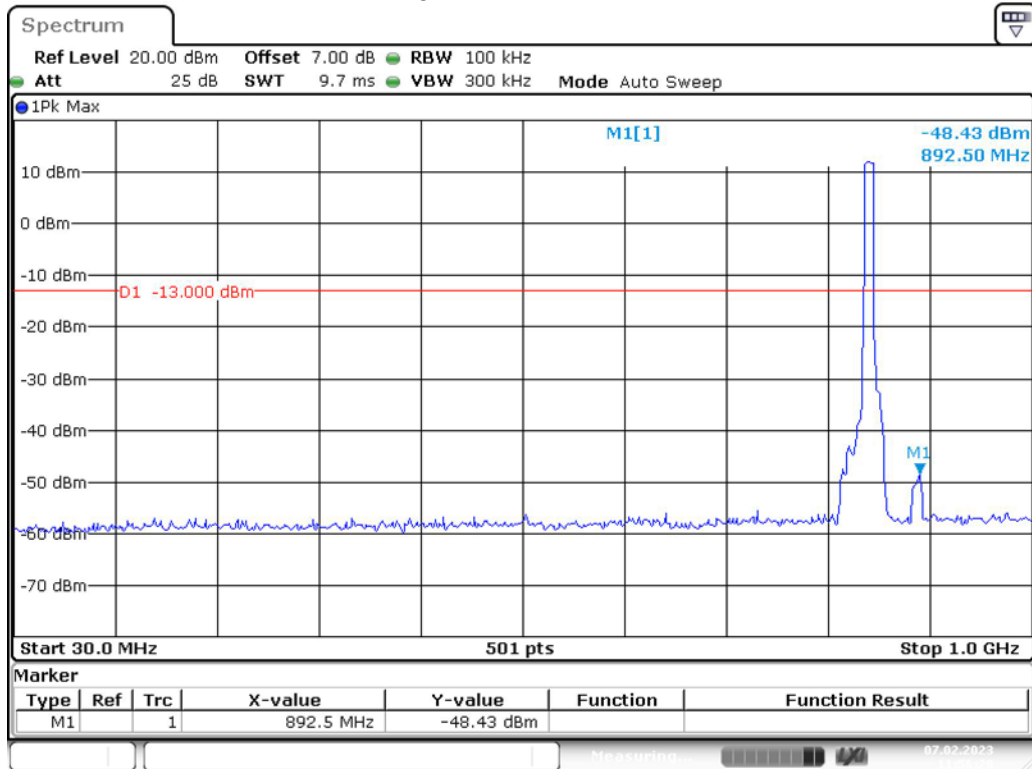

Band 5_10 MHz_High_QPSK_RB50#0_1(30MHz-1GHz)