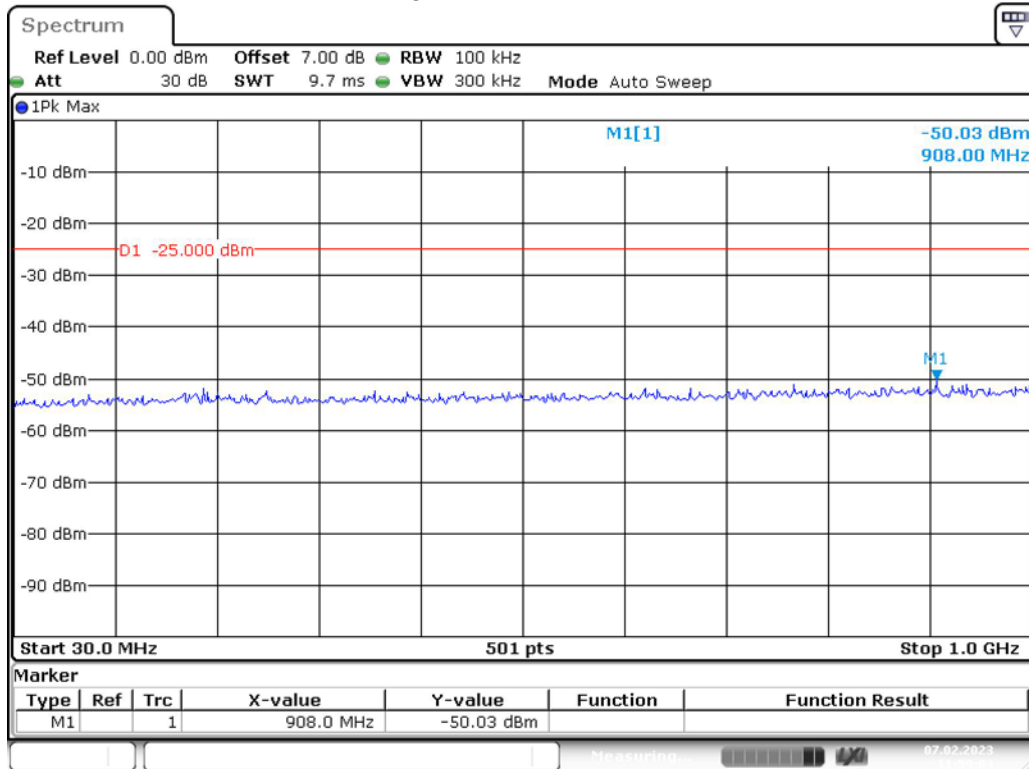

Band 7_5 MHz_Middle_QPSK_RB25#0_1(30MHz-1GHz)

Date: 7.FEB.2023 11:58:22

Band 7_5 MHz_Middle_QPSK_RB25#0_2(1GHz-26.5GHz)

Date: 7.FEB.2023 11:58:41

Band 7_5 MHz_High_QPSK_RB25#0_1(30MHz-1GHz)

Band 7_5 MHz_High_QPSK_RB25#0_2(1GHz-26.5GHz)