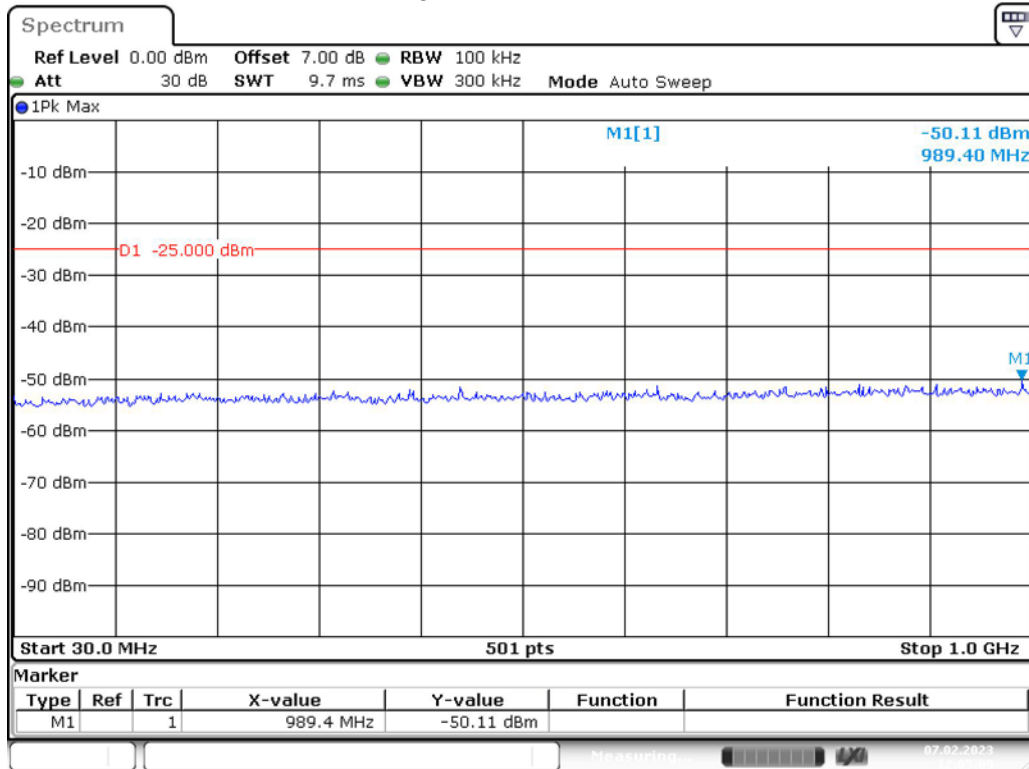

Band 7_15 MHz_High_QPSK_RB75#0_1(30MHz-1GHz)

Date: 7.FEB.2023 12:05:10