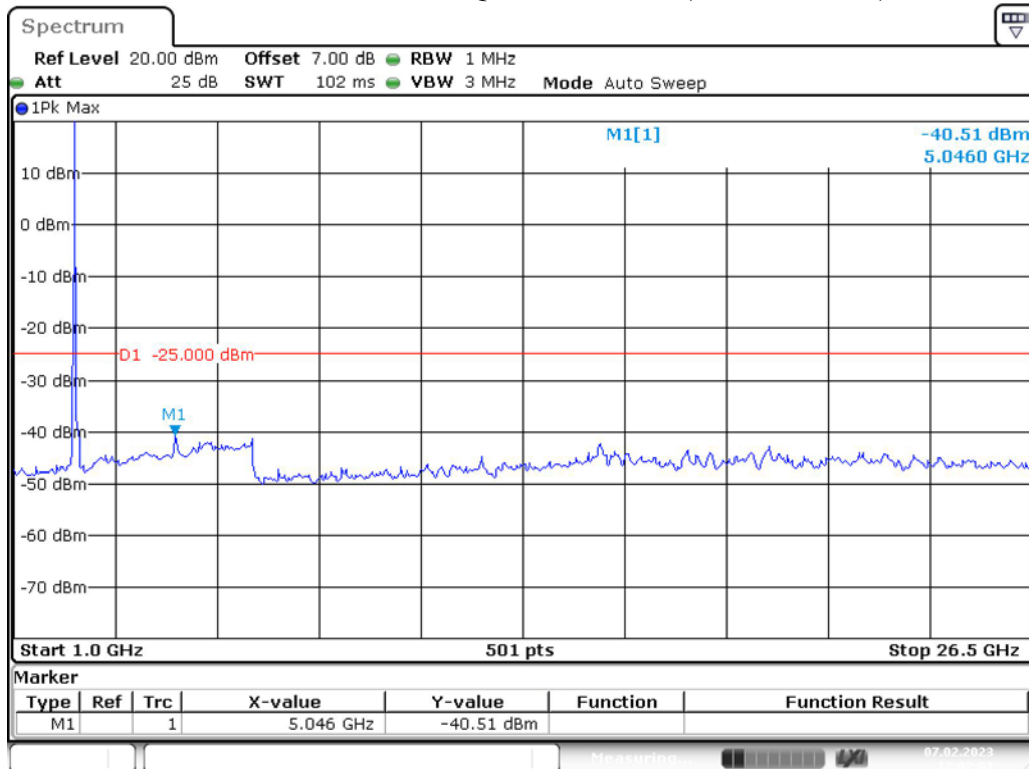

Band 7_10 MHz_Low_QPSK_RB50#0_1(30MHz-1GHz)

Date: 7.FEB.2023 12:00:07

Band 7_10 MHz_Low_QPSK_RB50#0_2(1GHz-26.5GHz)

Date: 7.FEB.2023 12:00:32

Band 7_10 MHz_Middle_QPSK_RB50#0_1(30MHz-1GHz)

Band 7_10 MHz_Middle_QPSK_RB50#0_2(1GHz-26.5GHz)