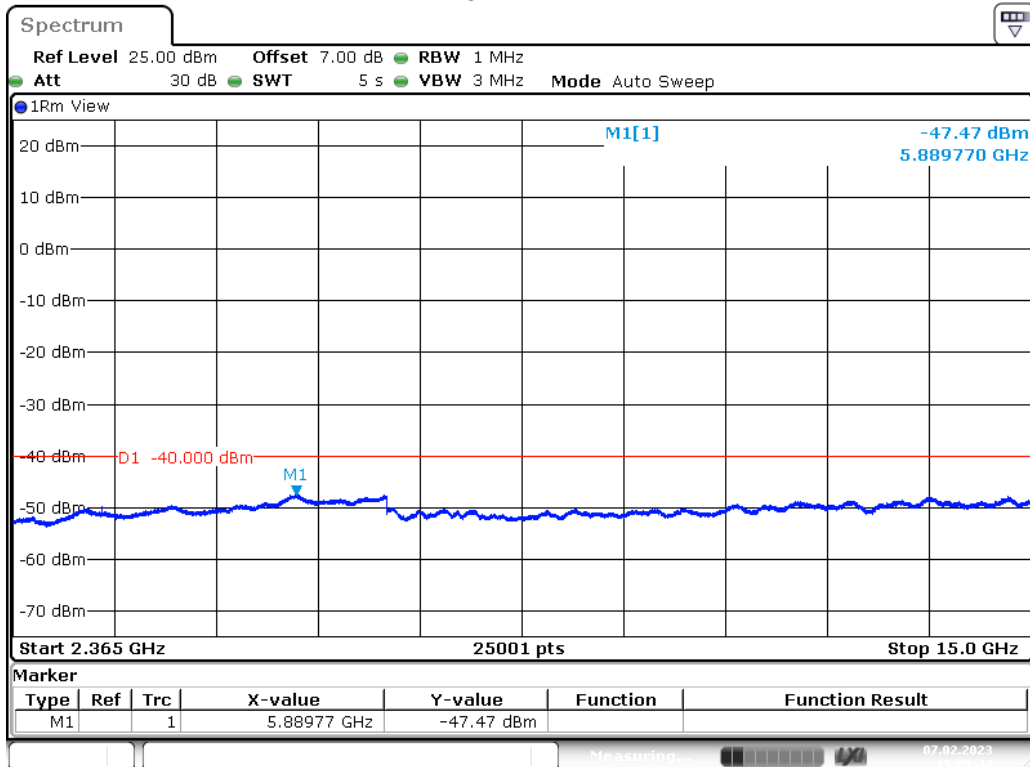

Band 40(2305-2315)_5 MHz_High_QPSK_RB25#0_2(2.365GHz-15GHz)

Date: 7.FEB.2023 15:09:45