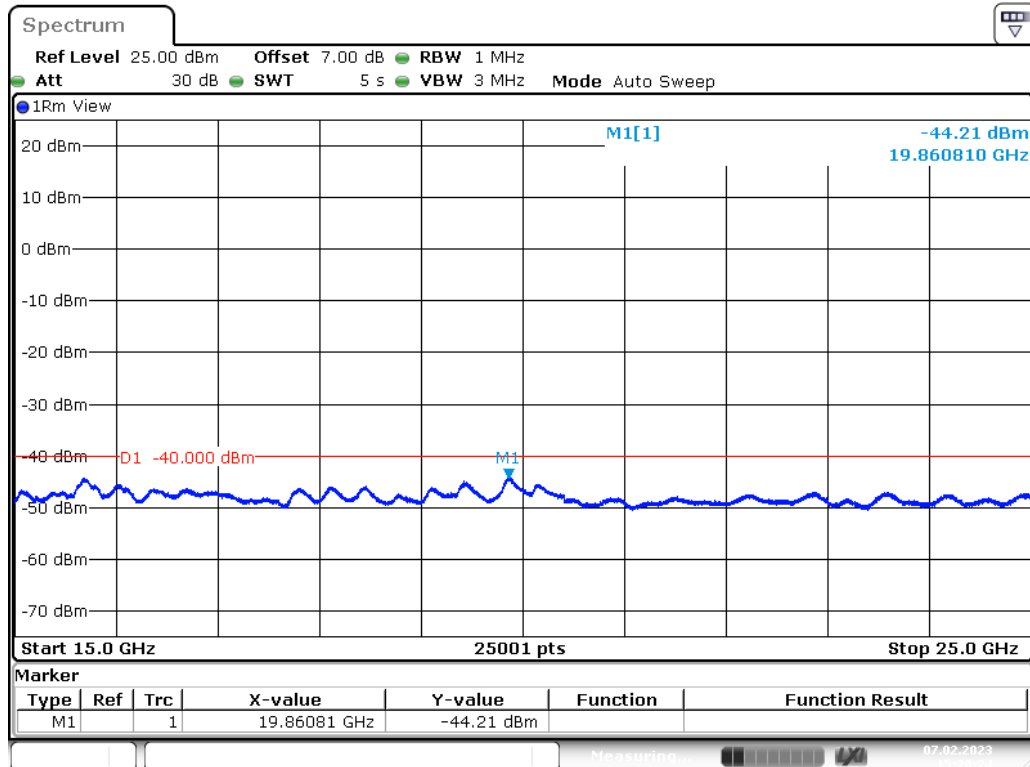

Band 40(2350-2360)_5 MHz_Middle_QPSK_RB25#0_3(15GHz-25 GHz)

Date: 7.FEB.2023 15:20:25