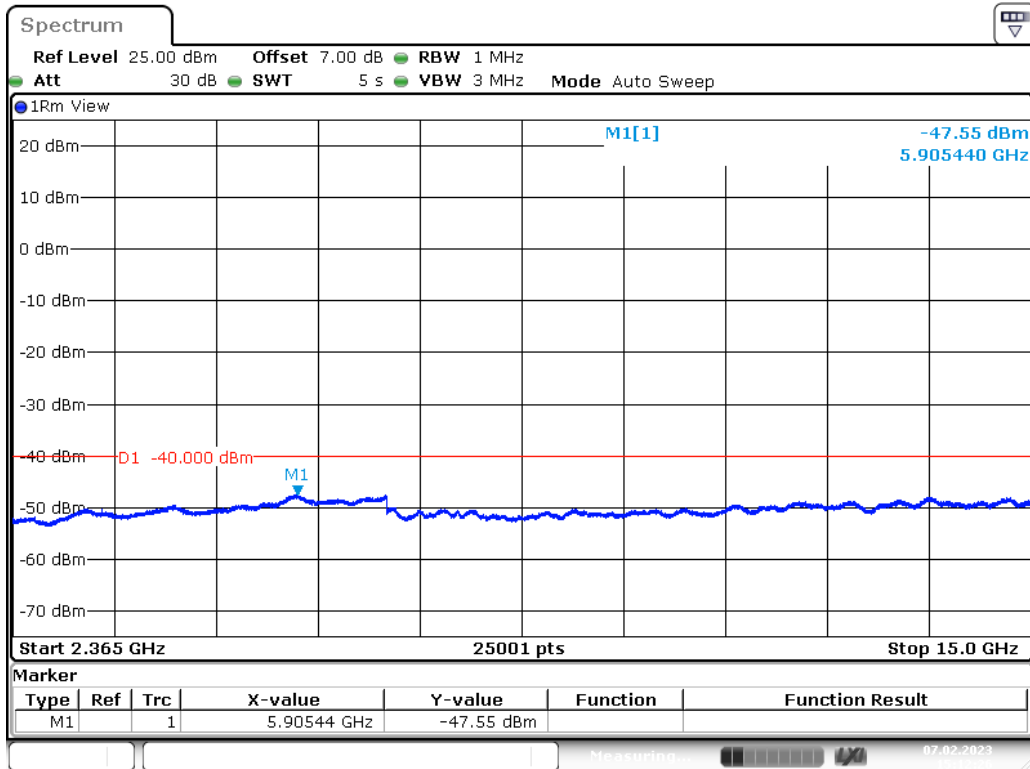

Band 40(2305-2315)_10 MHz_Middle_QPSK_RB50#0_2(2.365GHz-15GHz)

Date: 7.FEB.2023 15:12:27