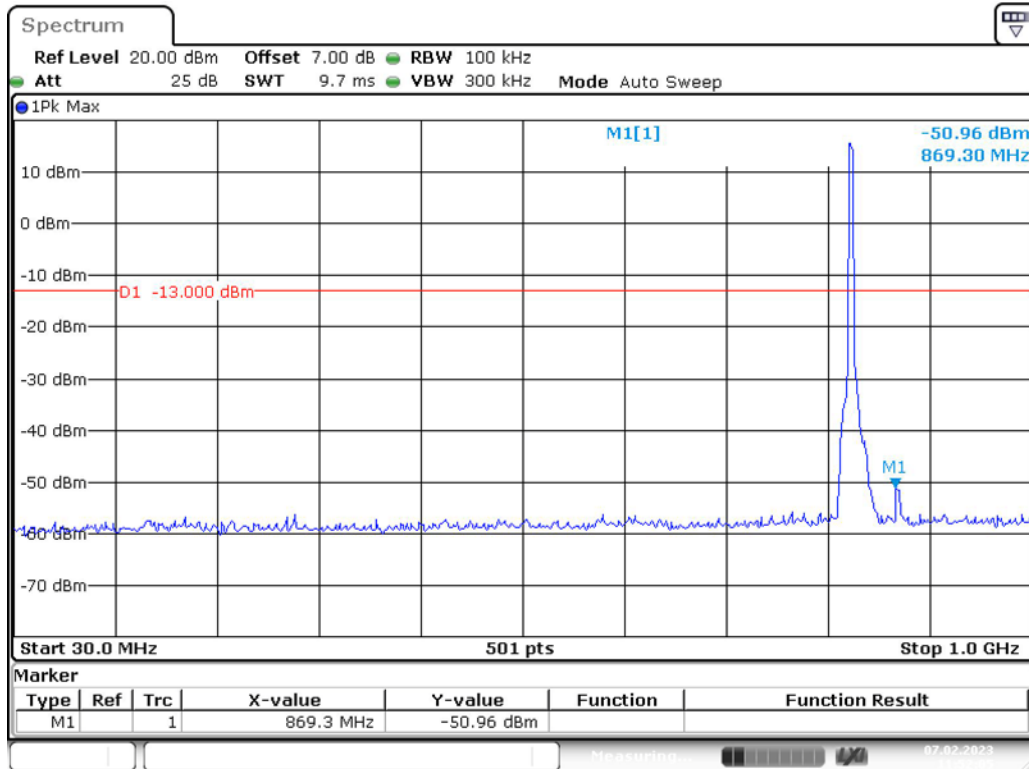

Band 5_5 MHz_Low_QPSK_RB25#0_1(30MHz-1GHz)

Band 5_5 MHz_Low_QPSK_RB25#0_2(1GHz-10GHz)

Band 5_5 MHz_Middle_QPSK_RB25#0_1(30MHz-1GHz)

Band 5_5 MHz_Middle_QPSK_RB25#0_2(1GHz-10GHz)

Band 5_5 MHz_High_QPSK_RB25#0_1(30MHz-1GHz)