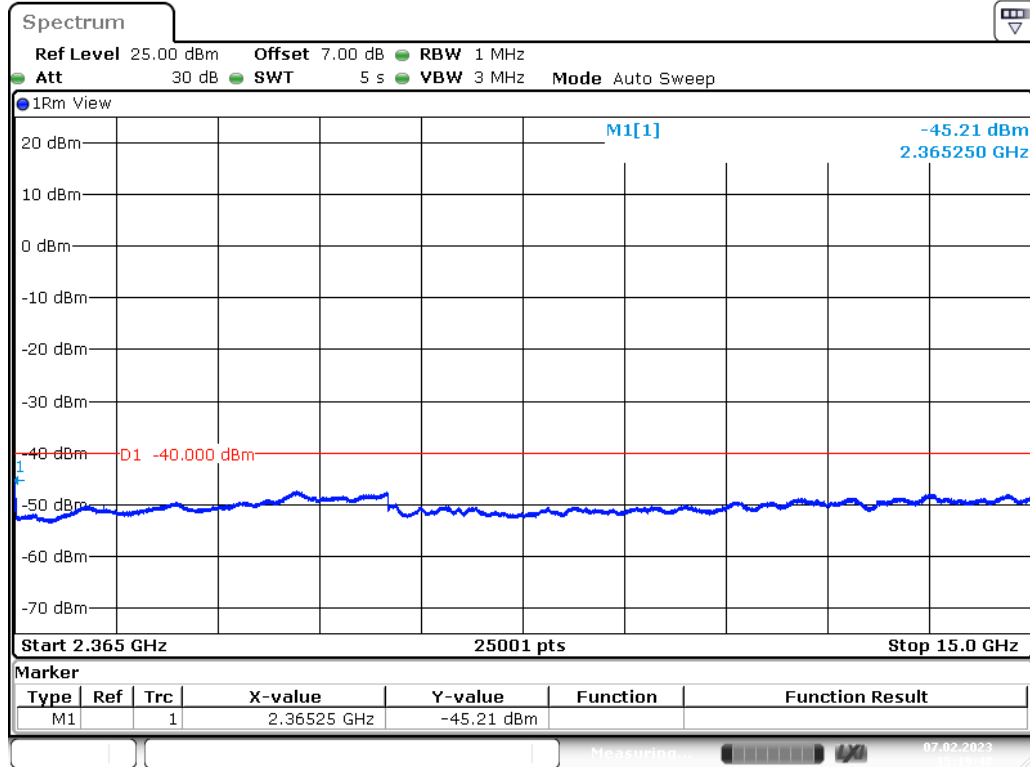

Band 40(2350-2360)_5 MHz_Middle_QPSK_RB25#0_2(2.365GHz-15GHz)

Date: 7.FEB.2023 15:19:48