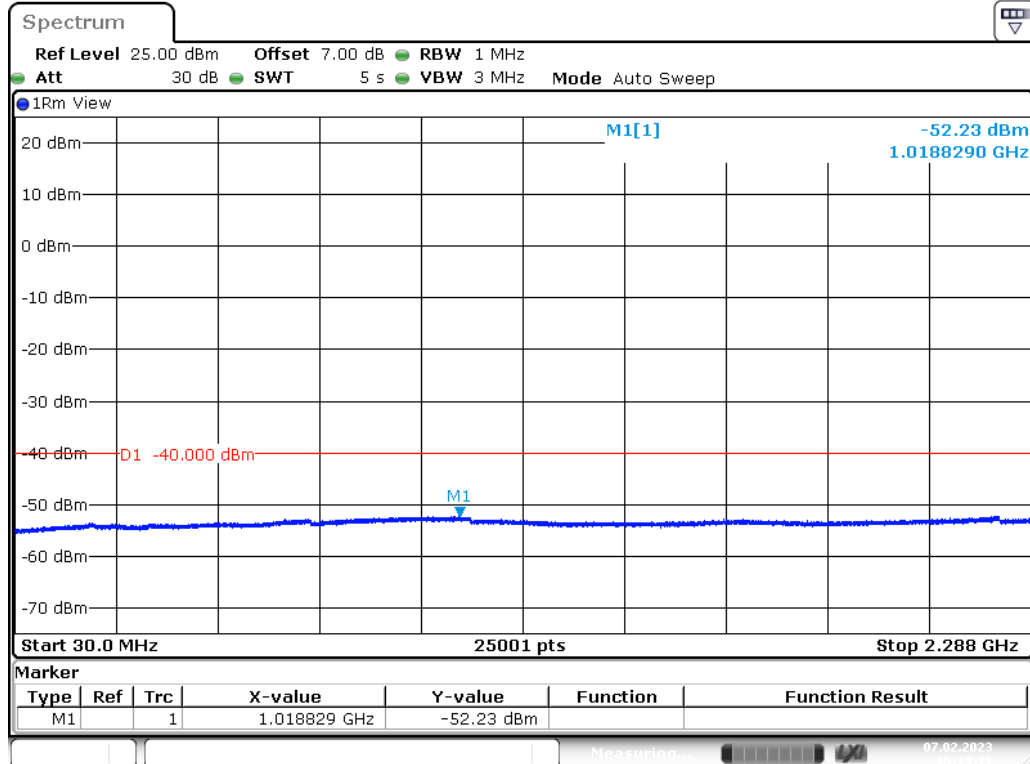

Date: 7.FEB.2023 15:16:00

Band 40(2350-2360)_5 MHz_Low_QPSK_RB25#0_2(2.365GHz-15GHz)

Date: 7.FEB.2023 15:16:37

Band 40(2350-2360)_5 MHz_Low_QPSK_RB25#0_3(15GHz-25GHz)

Date: 7.FEB.2023 15:17:13

Band 40(2350-2360)_5 MHz_Middle_QPSK_RB25#0_1(30MHz-2.288GHz)