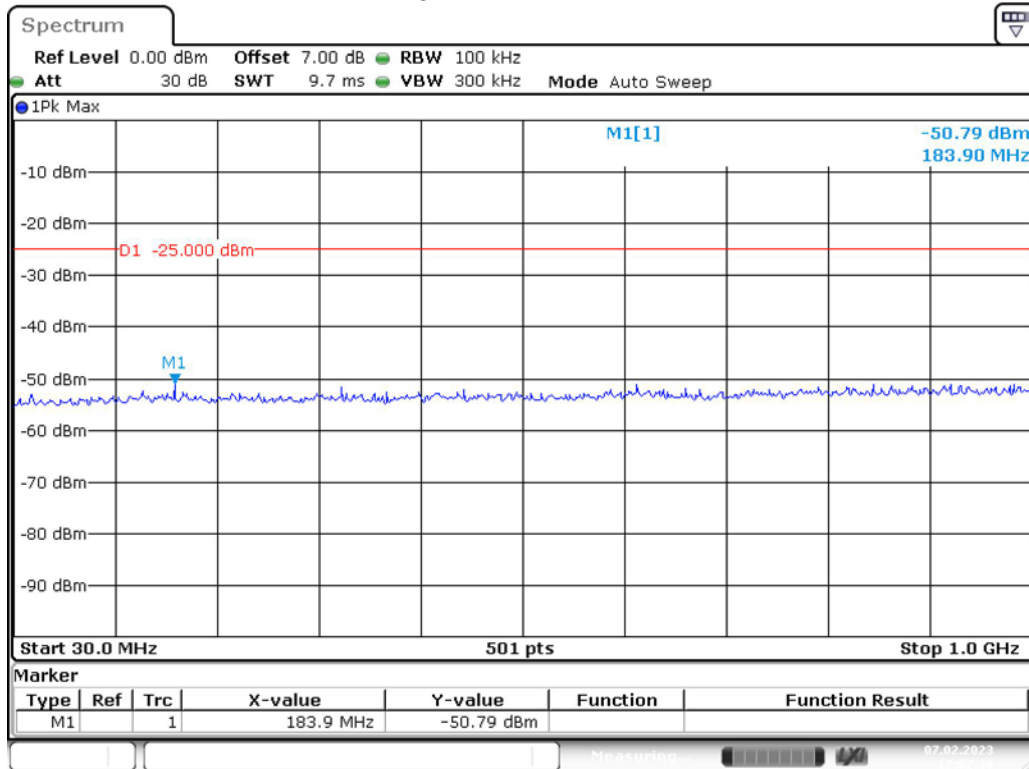

Band 7_10 MHz_High_QPSK_RB50#0_1(30MHz-1GHz)

Date: 7.FEB.2023 12:02:36