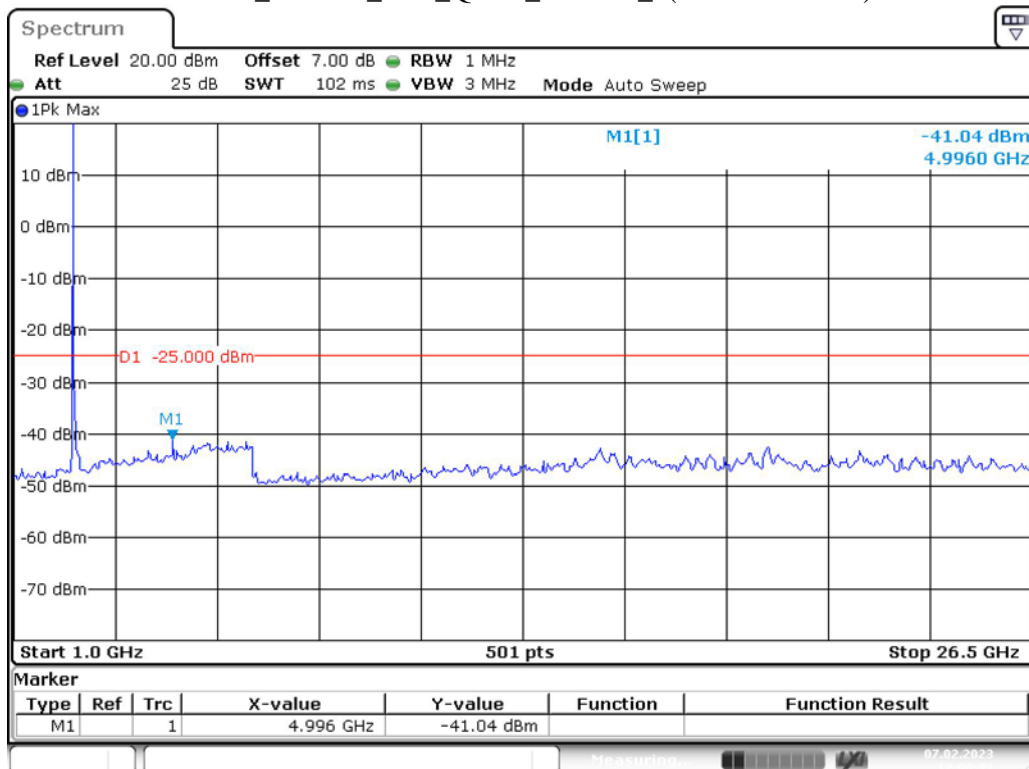

Band 7_10 MHz_Low_QPSK_RB50#0_2(1GHz-26.5GHz)

Date: 7.FEB.2023 12:00:32