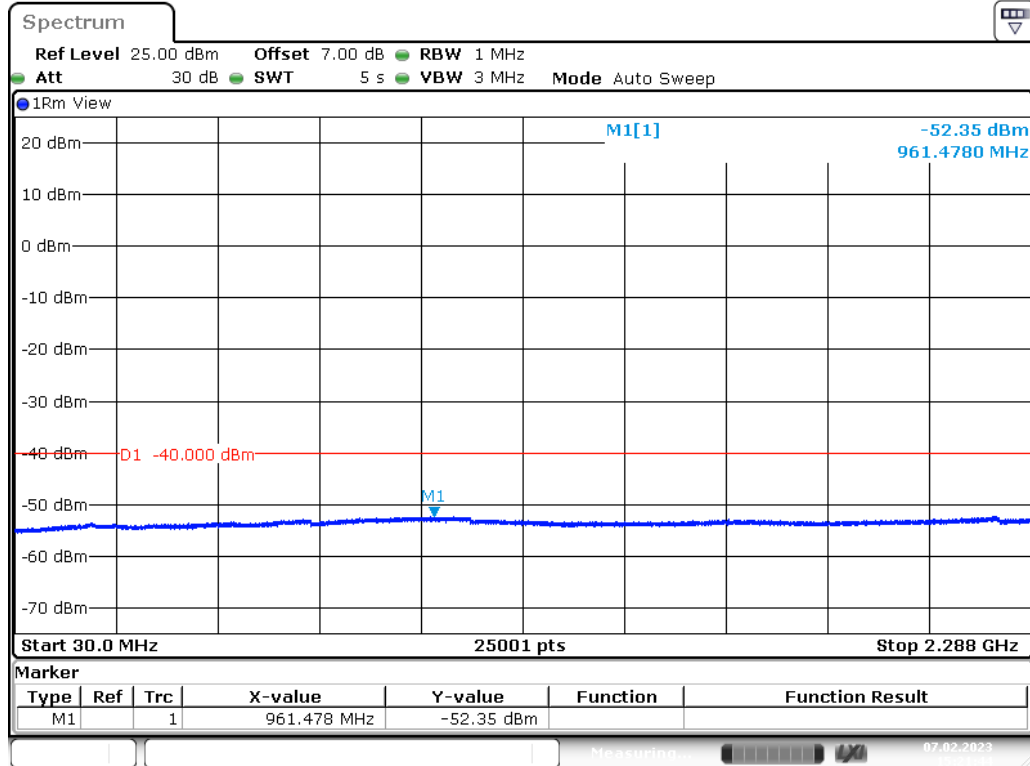

Date: 7.FEB.2023 15:19:12

Band 40(2350-2360)_5 MHz_Middle_QPSK_RB25#0_2(2.365GHz-15GHz)

Date: 7.FEB.2023 15:19:48

Band 40(2350-2360)_5 MHz_Middle_QPSK_RB25#0_3(15GHz-25 GHz)

Date: 7.FEB.2023 15:20:25

Band 40(2350-2360)_5 MHz_High_QPSK_RB25#0_1(30MHz-2.288GHz)