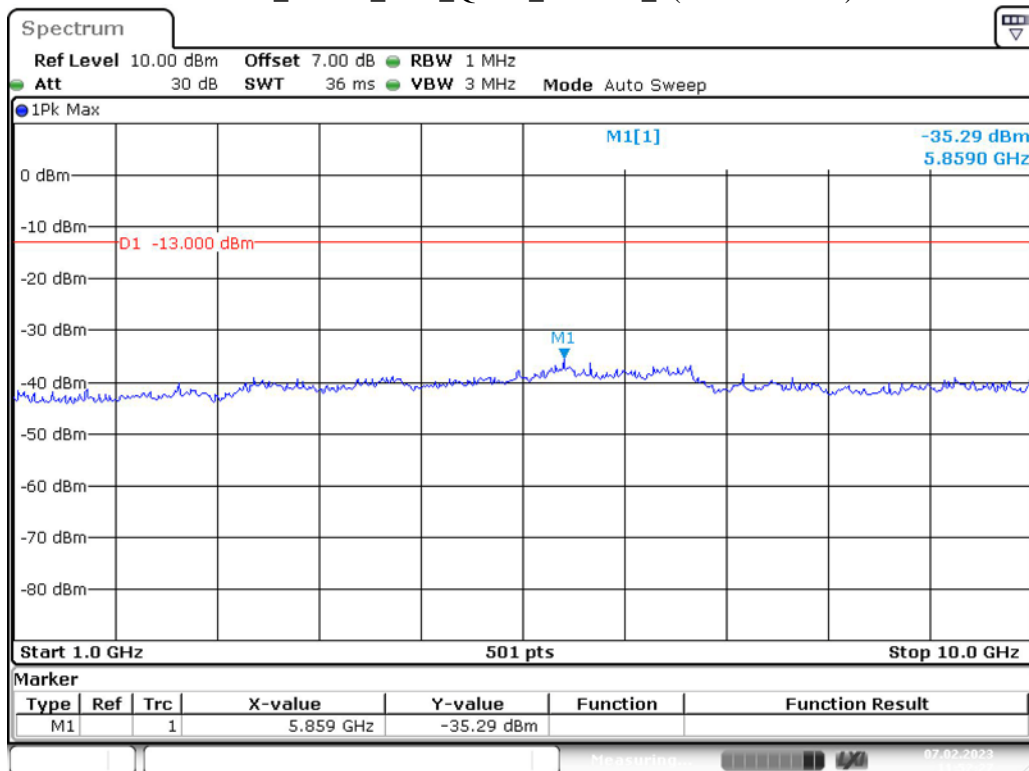

Band 5_5 MHz_Low_QPSK_RB25#0_1(30MHz-1GHz)

Band 5_5 MHz_Low_QPSK_RB25#0_2(1GHz-10GHz)

Band 5_5 MHz_Middle_QPSK_RB25#0_1(30MHz-1GHz)

Band 5_5 MHz_Middle_QPSK_RB25#0_2(1GHz-10GHz)

Band 5_5 MHz_High_QPSK_RB25#0_1(30MHz-1GHz)