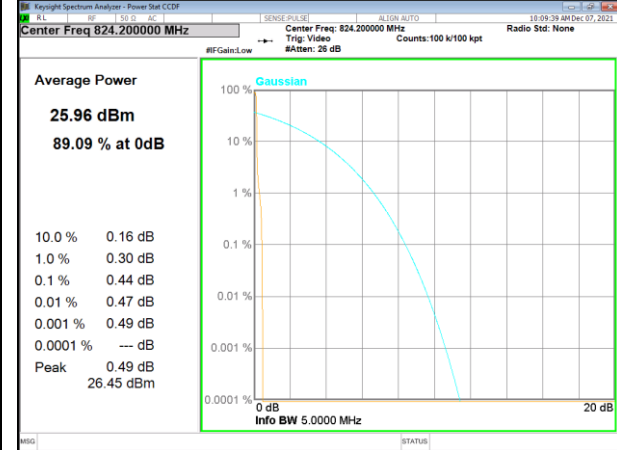

BAND-5

BAND-5

Band 5_15kHz_QPSK_Low_1#0