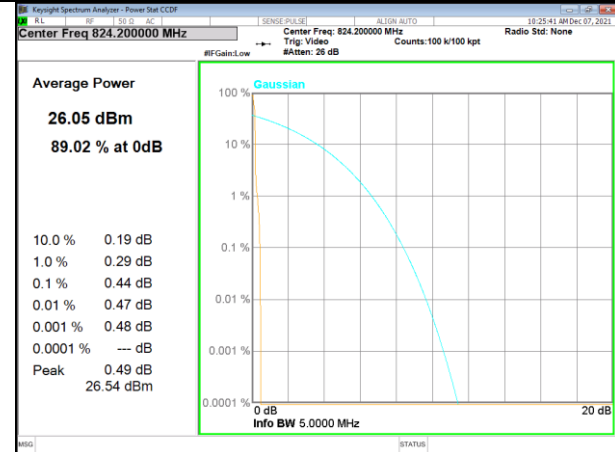

PAR
BAND-5

BAND-5

Band 5_3.75kHz_BPSK_Low_1#47

Band 5_3.75kHz_QPSK_Low_1#0

Band 5_3.75kHz_QPSK_Middle_1#0

Band 5_3.75kHz_BPSK_Middle_1#47

Band 5_3.75kHz_QPSK_High_1#0

Band 5_3.75kHz_BPSK_High_1#47