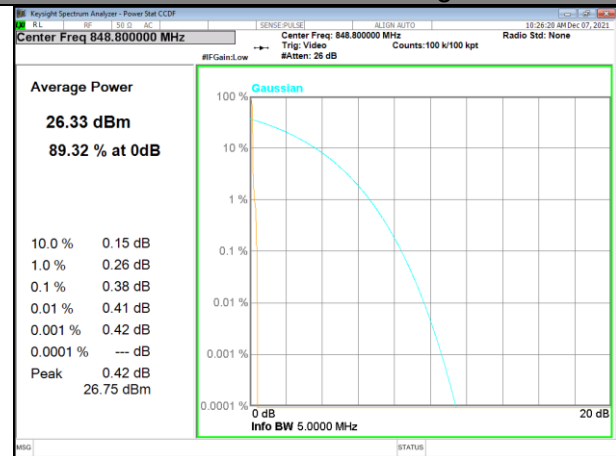

PAR
BAND-5

BAND-5

Band 5_3.75kHz_BPSK_Low_1#47

Band 5_3.75kHz_QPSK_Low_1#0

Band 5_3.75kHz_QPSK_Middle_1#0

Band 5_3.75kHz_BPSK_Middle_1#47

Band 5_3.75kHz_QPSK_High_1#0

Band 5_3.75kHz_BPSK_High_1#47