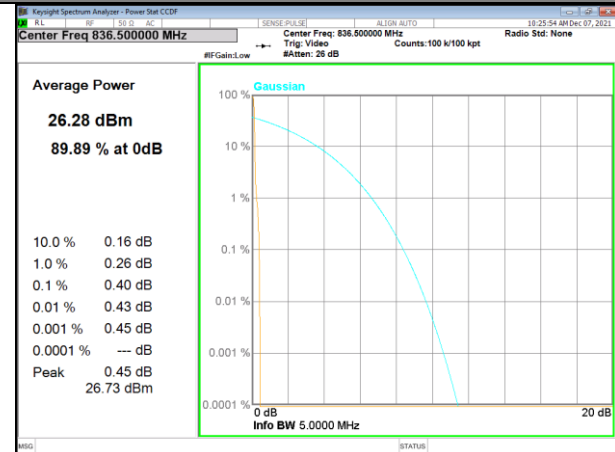

PAR
BAND-5

BAND-5

Band 5_3.75kHz_BPSK_Low_1#47

Band 5_3.75kHz_QPSK_Low_1#0

Band 5_3.75kHz_QPSK_Middle_1#0

Band 5_3.75kHz_BPSK_Middle_1#47

Band 5_3.75kHz_QPSK_High_1#0

Band 5_3.75kHz_BPSK_High_1#47