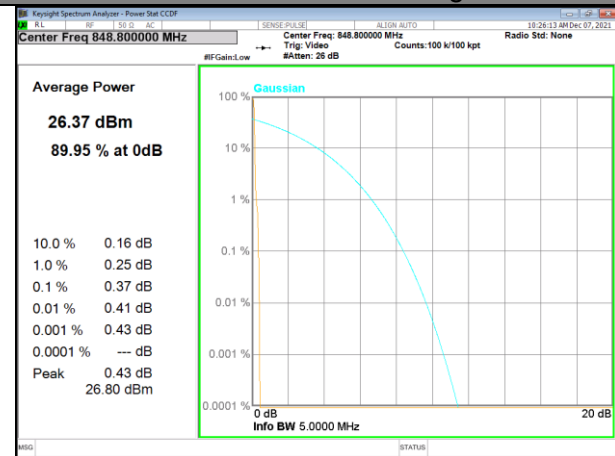

PAR
BAND-5

BAND-5

Band 5_3.75kHz_BPSK_Low_1#47

Band 5_3.75kHz_QPSK_Low_1#0

Band 5_3.75kHz_QPSK_Middle_1#0

Band 5_3.75kHz_BPSK_Middle_1#47

Band 5_3.75kHz_QPSK_High_1#0

Band 5_3.75kHz_BPSK_High_1#47