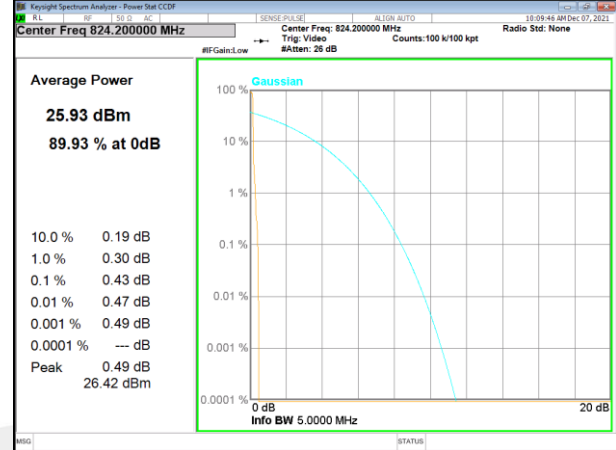

Band 5_15kHz_QPSK_Low_1#12