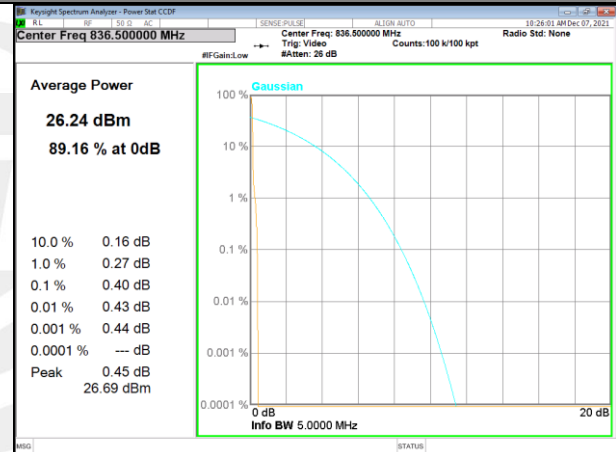

PAR
BAND-5

BAND-5

Band 5_3.75kHz_BPSK_Low_1#47

Band 5_3.75kHz_QPSK_Low_1#0

Band 5_3.75kHz_QPSK_Middle_1#0

Band 5_3.75kHz_BPSK_Middle_1#47

Band 5_3.75kHz_QPSK_High_1#0

Band 5_3.75kHz_BPSK_High_1#47