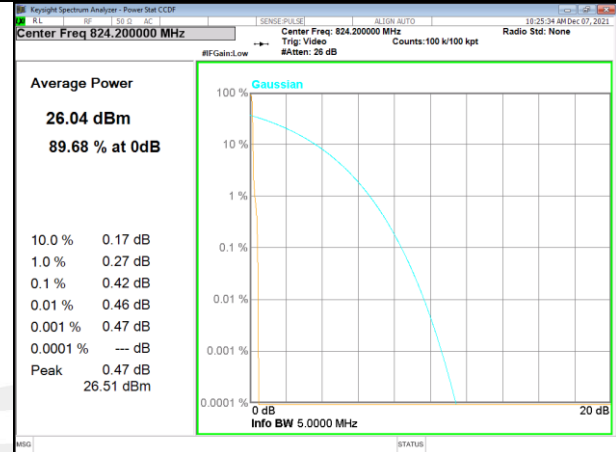

PAR
BAND-5

BAND-5

Band 5_3.75kHz_BPSK_Low_1#47

Band 5_3.75kHz_QPSK_Low_1#0

Band 5_3.75kHz_QPSK_Middle_1#0

Band 5_3.75kHz_BPSK_Middle_1#47

Band 5_3.75kHz_QPSK_High_1#0

Band 5_3.75kHz_BPSK_High_1#47