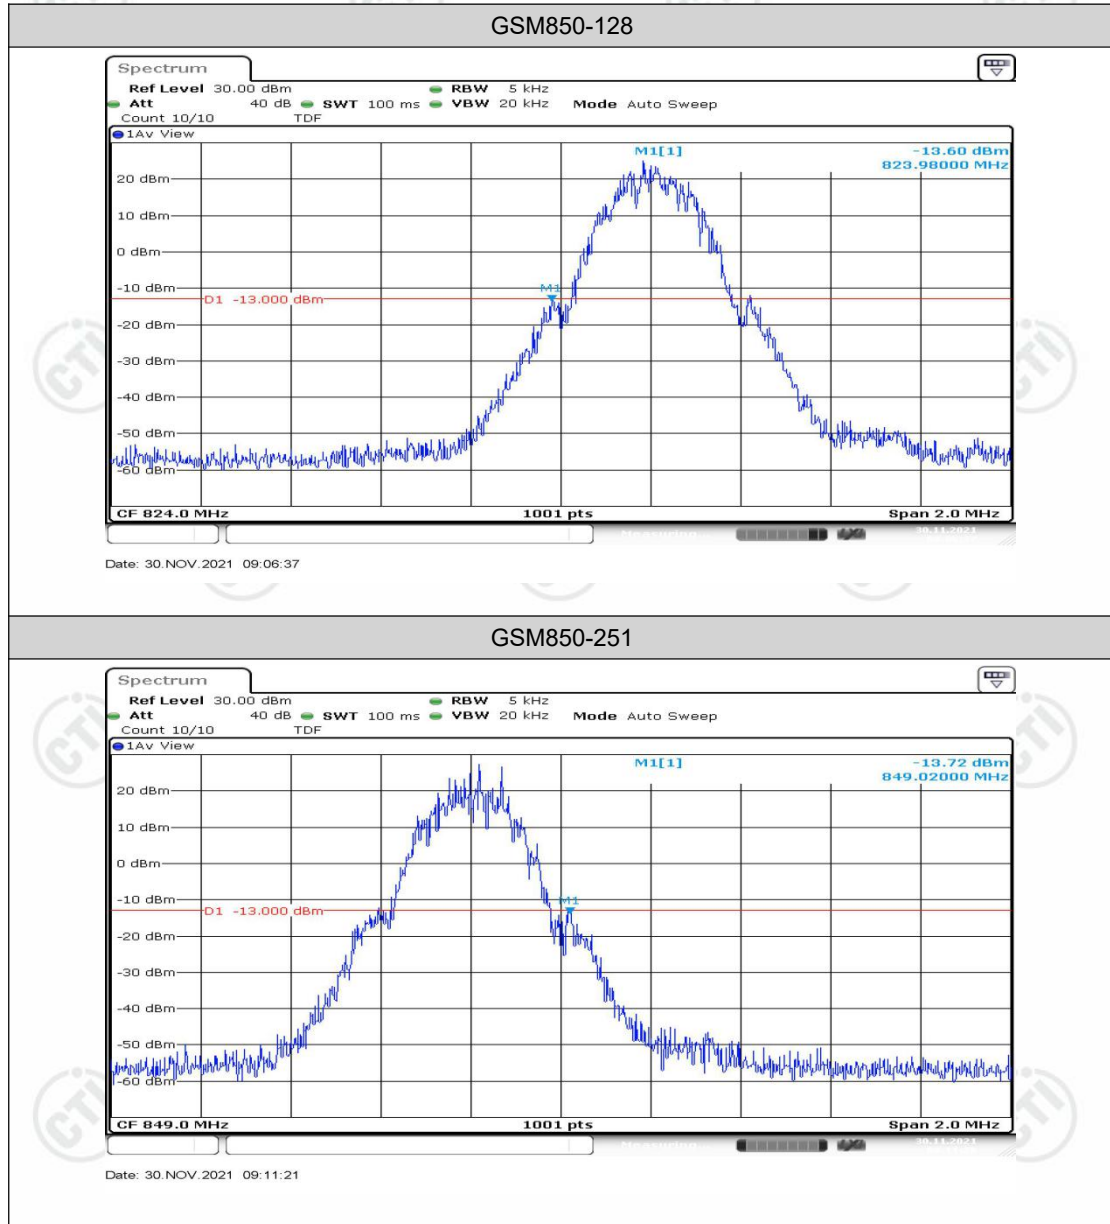

**Appendix D: Band Edge****Test Result**

Band	Channel	Freq (MHz)	Result (dBm)	Limit(dBm)	Verdict
GSM850	128	823.98	<-13	-13	PASS
GSM850	251	849.02	<-13	-13	PASS
GPRS850	128	823.99	<-13	-13	PASS
GPRS850	251	849.00	<-13	-13	PASS
GSM1900	512	1850.00	<-13	-13	PASS
GSM1900	810	1910.02	<-13	-13	PASS
GPRS1900	512	1849.97	<-13	-13	PASS
GPRS1900	810	1910.02	<-13	-13	PASS

## Test Graphs

## Appendix E: Conducted Spurious Emission