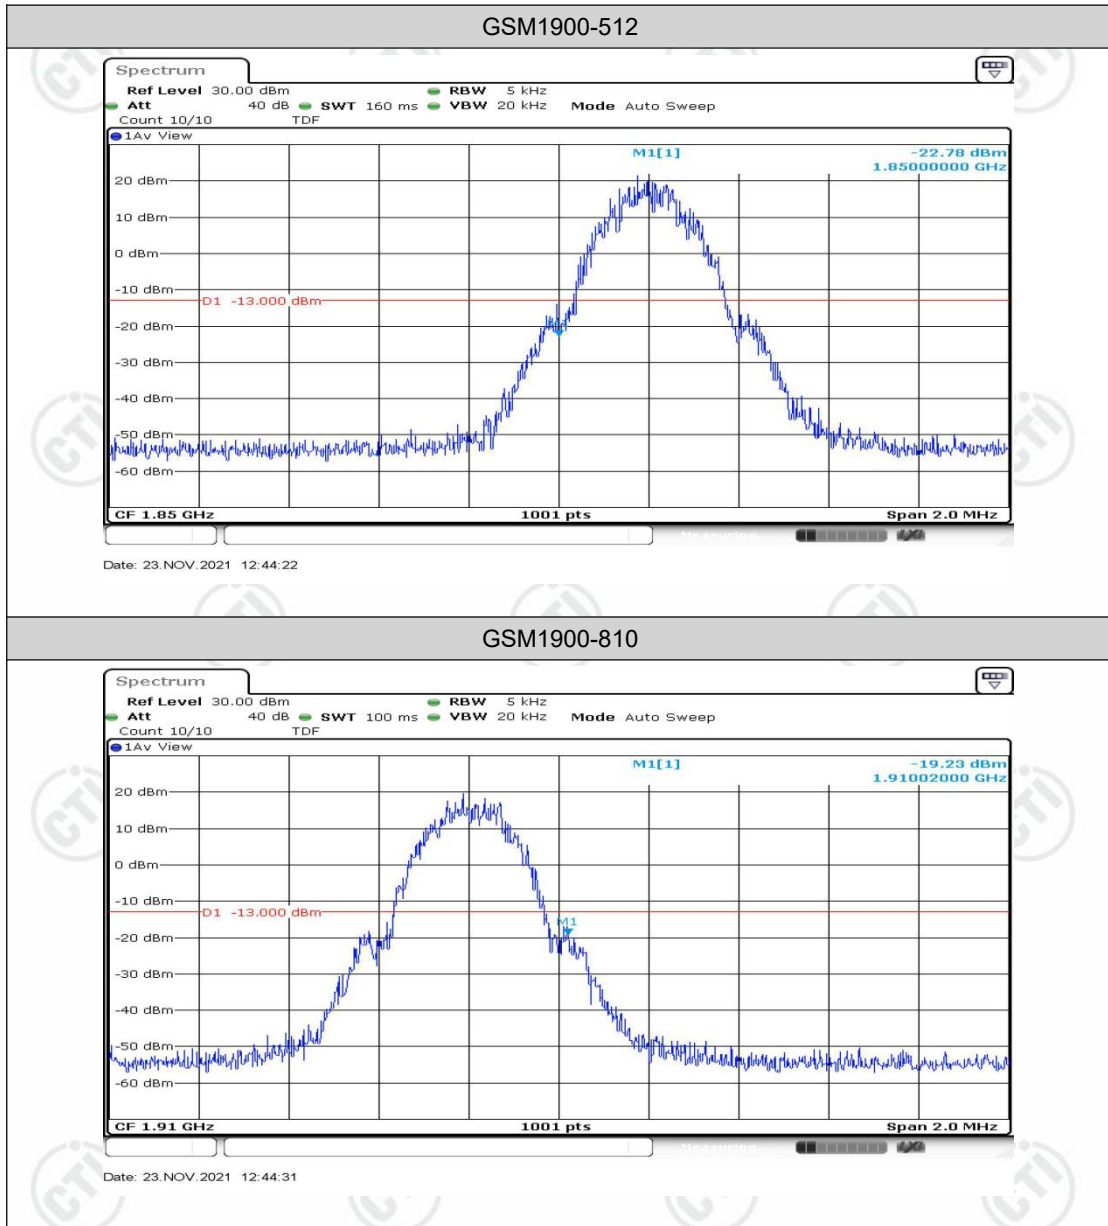

**Appendix D: Band Edge****Test Result**

Band	Channel	Freq (MHz)	Result (dBm)	Limit(dBm)	Verdict
GSM850	128	823.98	<-13	-13	PASS
GSM850	251	849.02	<-13	-13	PASS
GPRS850	128	823.99	<-13	-13	PASS
GPRS850	251	849.00	<-13	-13	PASS
GSM1900	512	1850.00	<-13	-13	PASS
GSM1900	810	1910.02	<-13	-13	PASS
GPRS1900	512	1849.97	<-13	-13	PASS
GPRS1900	810	1910.02	<-13	-13	PASS

## Test Graphs

## Appendix E: Conducted Spurious Emission