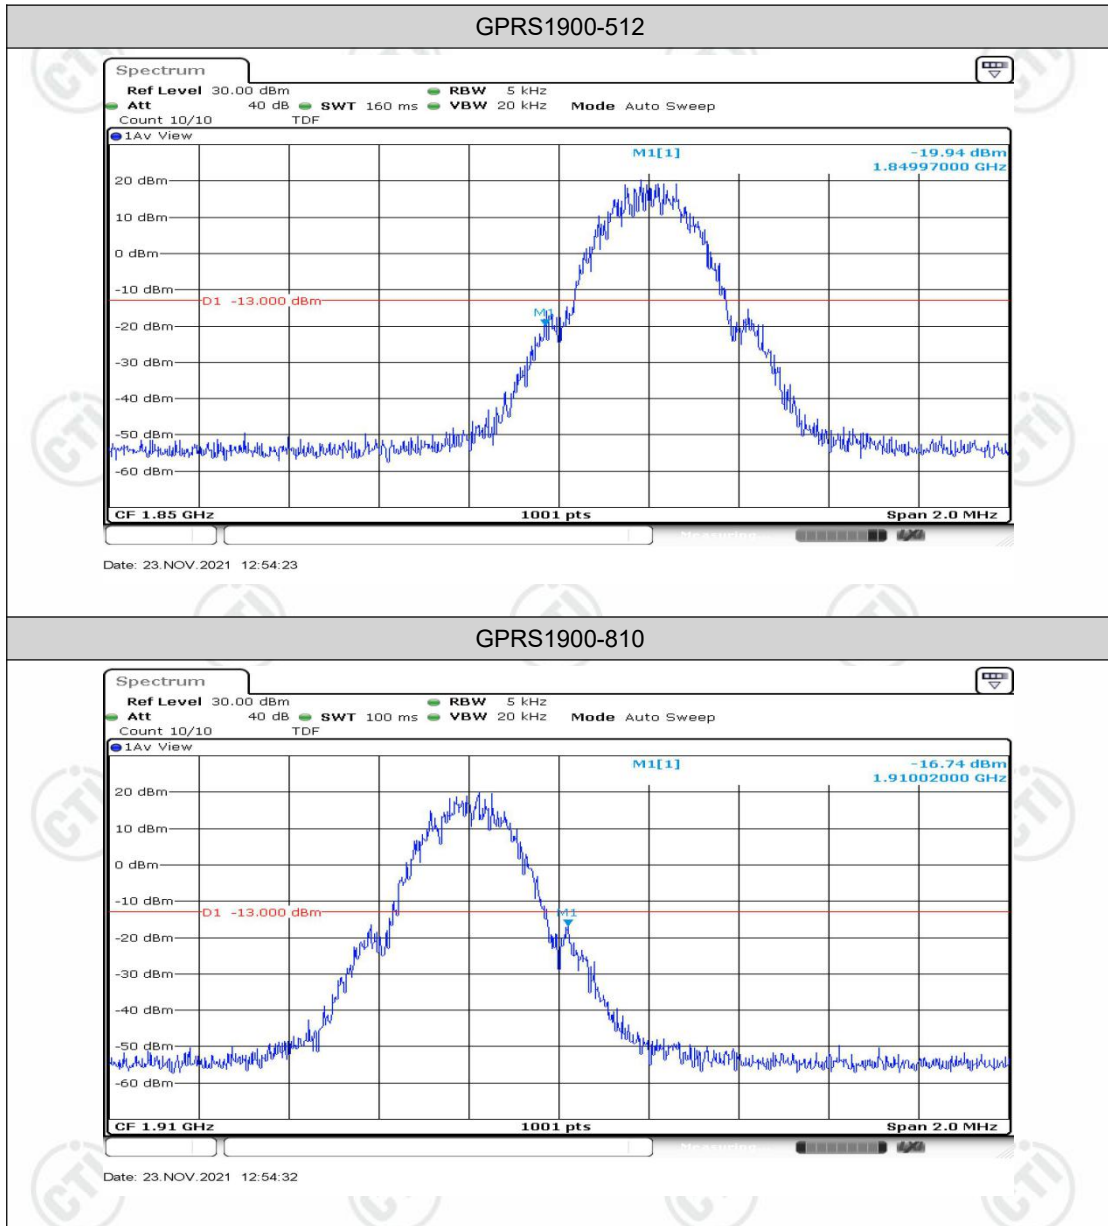

**Appendix D: Band Edge****Test Result**

Band	Channel	Freq (MHz)	Result (dBm)	Limit(dBm)	Verdict
GSM850	128	823.98	<-13	-13	PASS
GSM850	251	849.02	<-13	-13	PASS
GPRS850	128	823.99	<-13	-13	PASS
GPRS850	251	849.00	<-13	-13	PASS
GSM1900	512	1850.00	<-13	-13	PASS
GSM1900	810	1910.02	<-13	-13	PASS
GPRS1900	512	1849.97	<-13	-13	PASS
GPRS1900	810	1910.02	<-13	-13	PASS

## Test Graphs

## Appendix E: Conducted Spurious Emission