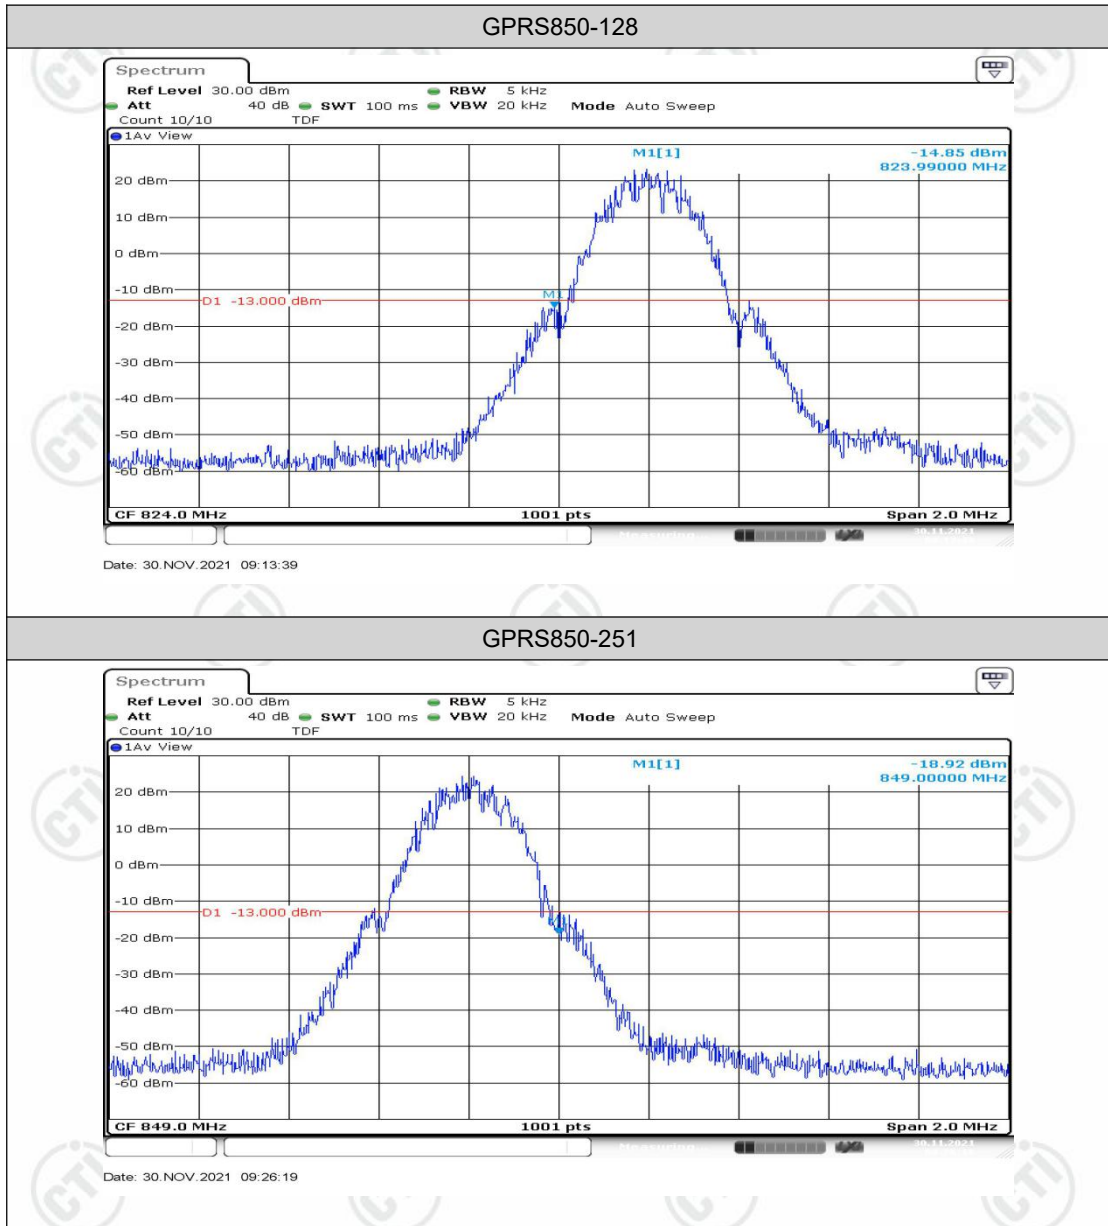

**Appendix D: Band Edge****Test Result**

Band	Channel	Freq (MHz)	Result (dBm)	Limit(dBm)	Verdict
GSM850	128	823.98	<-13	-13	PASS
GSM850	251	849.02	<-13	-13	PASS
GPRS850	128	823.99	<-13	-13	PASS
GPRS850	251	849.00	<-13	-13	PASS
GSM1900	512	1850.00	<-13	-13	PASS
GSM1900	810	1910.02	<-13	-13	PASS
GPRS1900	512	1849.97	<-13	-13	PASS
GPRS1900	810	1910.02	<-13	-13	PASS

## Test Graphs

## Appendix E: Conducted Spurious Emission