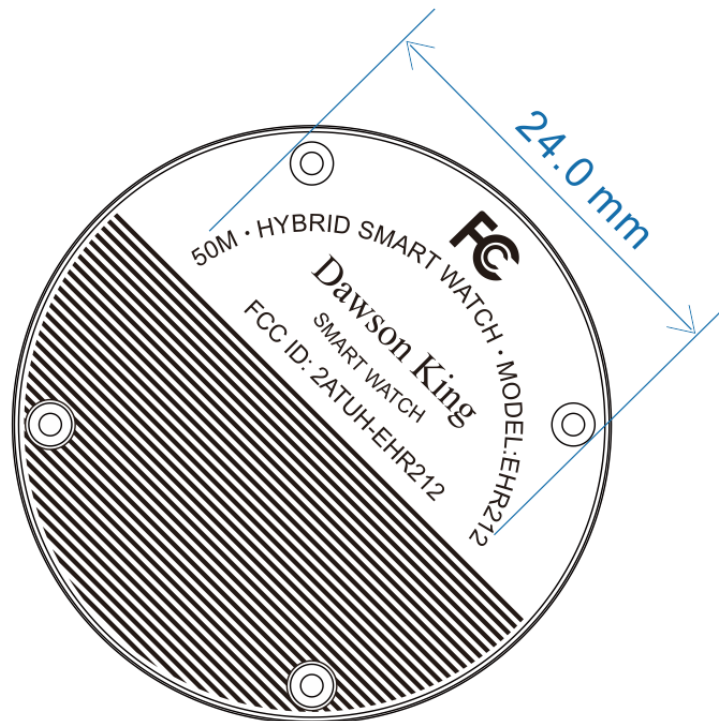

# HYBRID SMART WATCH

MODEL: EHR212

LABEL:

SIZE: 24mm

LOCATION: After the watch shell

CONTENT: Name、 Model、 FCC-ID number、 LOG and other information