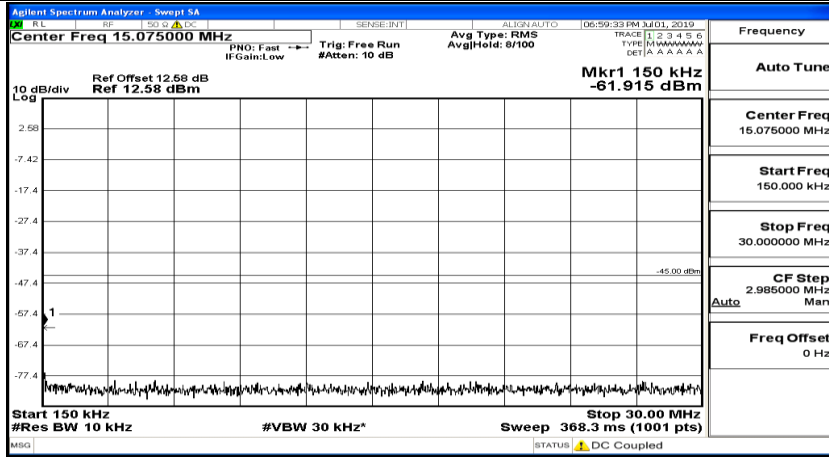

(Channel Bandwidth:20 MHz)_LCH_QPSK_1RB#99