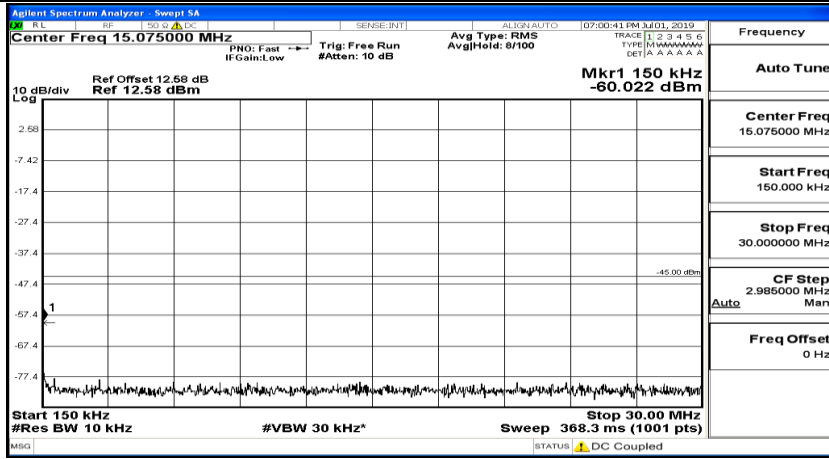

(Channel Bandwidth:20 MHz)_LCH_QPSK_1RB#49

(Channel Bandwidth:20 MHz)_LCH_QPSK_1RB#99

(Channel Bandwidth:20 MHz)_MCH_QPSK_1RB#0

(Channel Bandwidth:20 MHz)_MCH_QPSK_1RB#49

(Channel Bandwidth:20 MHz)_MCH_QPSK_1RB#99