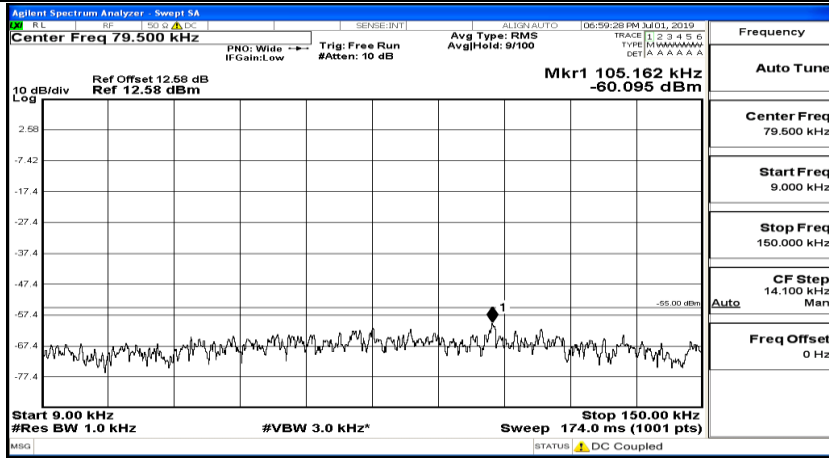

(Channel Bandwidth:20 MHz)_LCH_QPSK_1RB#49