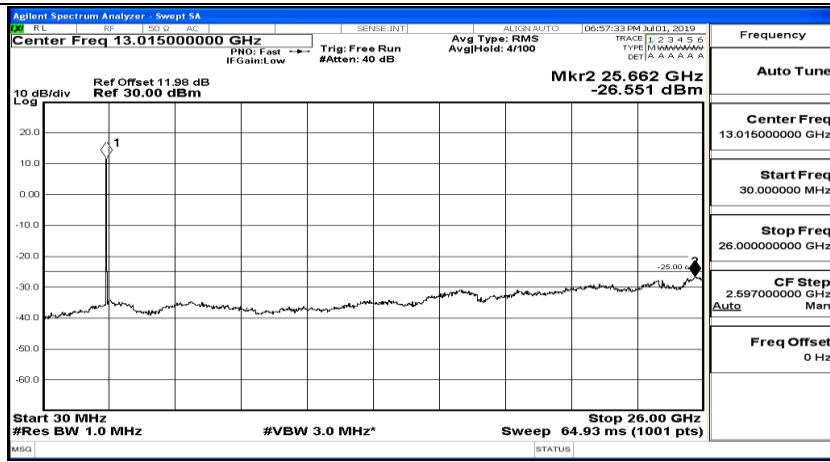

(Channel Bandwidth:15 MHz)_LCH_16QAM_1RB#0

(Channel Bandwidth:15 MHz)_LCH_16QAM_1RB#37

(Channel Bandwidth:15 MHz)_LCH_16QAM_1RB#74

(Channel Bandwidth:15 MHz)_MCH_16QAM_1RB#0

(Channel Bandwidth:15 MHz)_MCH_16QAM_1RB#37

(Channel Bandwidth:15 MHz)_MCH_16QAM_1RB#74

(Channel Bandwidth:15 MHz)_HCH_16QAM_1RB#0

(Channel Bandwidth:15 MHz)_HCH_16QAM_1RB#37

(Channel Bandwidth:15 MHz)_HCH_16QAM_1RB#74

Channel Bandwidth: 20 MHz

(Channel Bandwidth:20 MHz)_LCH_QPSK_1RB#0