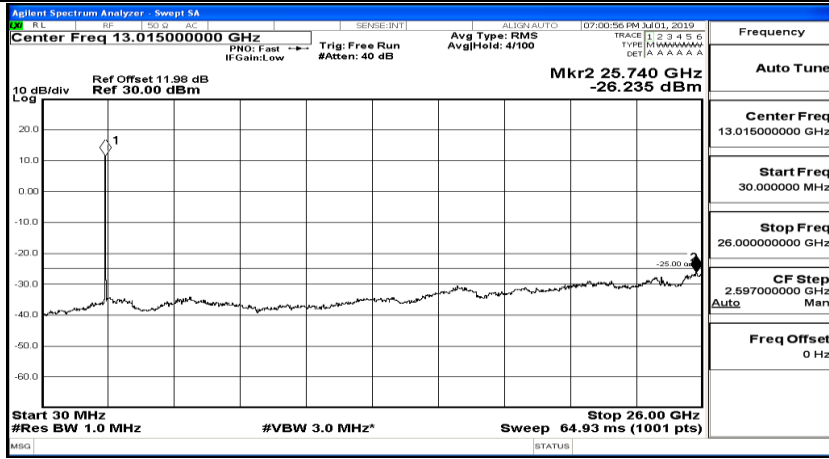

(Channel Bandwidth:20 MHz)_LCH_QPSK_1RB#49

(Channel Bandwidth:20 MHz)_LCH_QPSK_1RB#99

(Channel Bandwidth:20 MHz)_MCH_QPSK_1RB#0

(Channel Bandwidth:20 MHz)_MCH_QPSK_1RB#49

(Channel Bandwidth:20 MHz)_MCH_QPSK_1RB#99