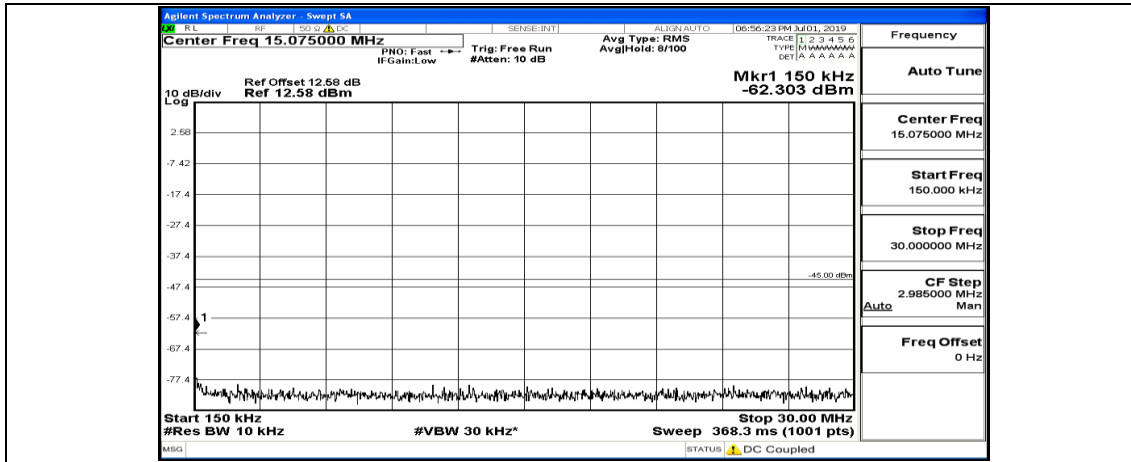

(Channel Bandwidth:15 MHz)_LCH_16QAM_1RB#0

(Channel Bandwidth:15 MHz)_LCH_16QAM_1RB#37

(Channel Bandwidth:15 MHz)_LCH_16QAM_1RB#74

(Channel Bandwidth:15 MHz)_MCH_16QAM_1RB#0

(Channel Bandwidth:15 MHz)_MCH_16QAM_1RB#37

(Channel Bandwidth:15 MHz)_MCH_16QAM_1RB#74

(Channel Bandwidth:15 MHz)_HCH_16QAM_1RB#0

(Channel Bandwidth:15 MHz)_HCH_16QAM_1RB#37

(Channel Bandwidth:15 MHz)_HCH_16QAM_1RB#74

Channel Bandwidth: 20 MHz

(Channel Bandwidth:20 MHz)_LCH_QPSK_1RB#0