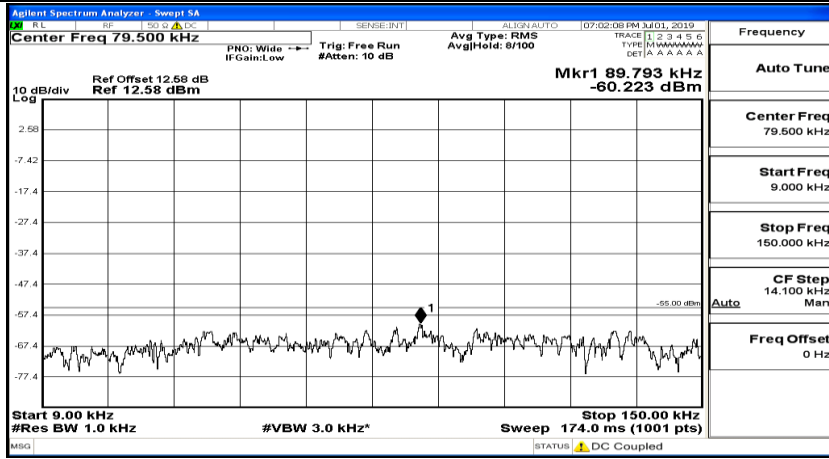

(Channel Bandwidth:20 MHz)_HCH_QPSK_1RB#99