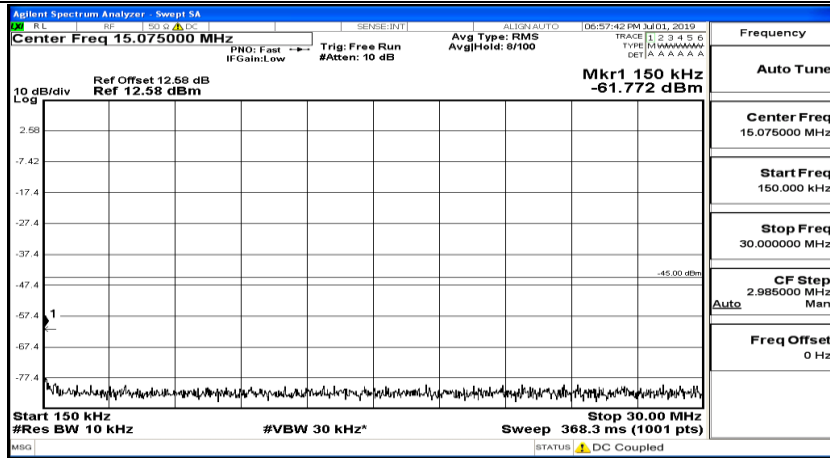

(Channel Bandwidth:15 MHz)_LCH_16QAM_1RB#0

(Channel Bandwidth:15 MHz)_LCH_16QAM_1RB#37

(Channel Bandwidth:15 MHz)_LCH_16QAM_1RB#74

(Channel Bandwidth:15 MHz)_MCH_16QAM_1RB#0

(Channel Bandwidth:15 MHz)_MCH_16QAM_1RB#37

(Channel Bandwidth:15 MHz)_MCH_16QAM_1RB#74

(Channel Bandwidth:15 MHz)_HCH_16QAM_1RB#0

(Channel Bandwidth:15 MHz)_HCH_16QAM_1RB#37

(Channel Bandwidth:15 MHz)_HCH_16QAM_1RB#74

Channel Bandwidth: 20 MHz

(Channel Bandwidth:20 MHz)_LCH_QPSK_1RB#0