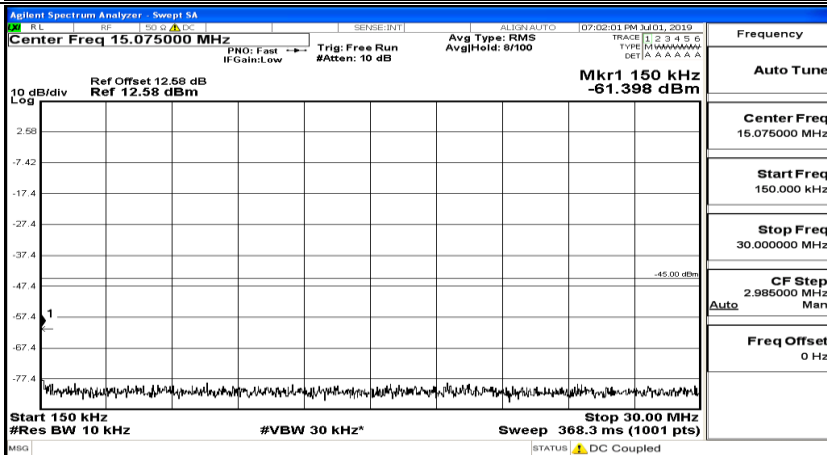

(Channel Bandwidth:20 MHz)_HCH_QPSK_1RB#0

(Channel Bandwidth:20 MHz)_HCH_QPSK_1RB#49