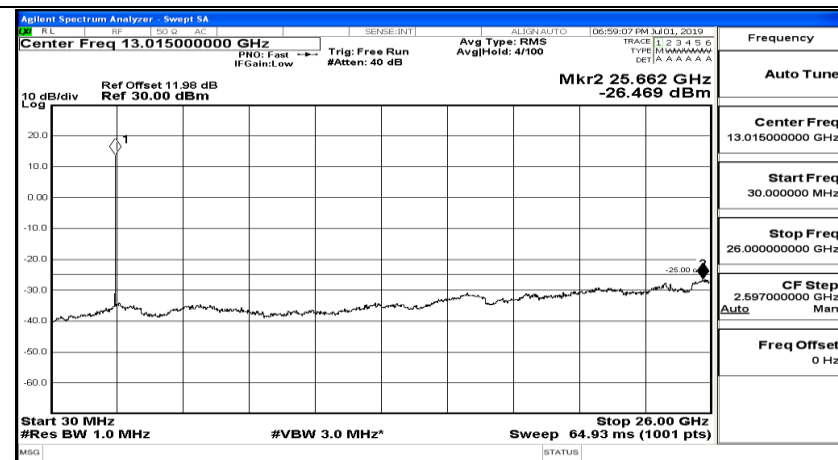

(Channel Bandwidth:15 MHz)_MCH_16QAM_1RB#74

(Channel Bandwidth:15 MHz)_HCH_16QAM_1RB#0

(Channel Bandwidth:15 MHz)_HCH_16QAM_1RB#37

(Channel Bandwidth:15 MHz)_HCH_16QAM_1RB#74

Channel Bandwidth: 20 MHz

(Channel Bandwidth:20 MHz)_LCH_QPSK_1RB#0