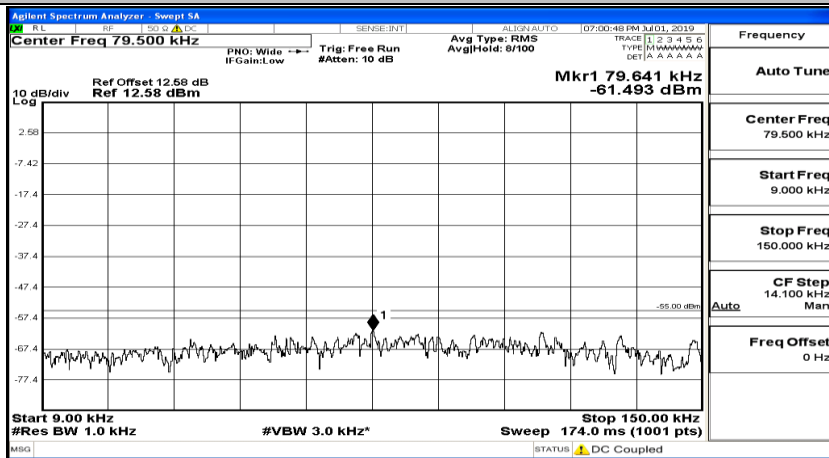

(Channel Bandwidth:20 MHz)_LCH_QPSK_1RB#49

(Channel Bandwidth:20 MHz)_LCH_QPSK_1RB#99

(Channel Bandwidth:20 MHz)_MCH_QPSK_1RB#0

(Channel Bandwidth:20 MHz)_MCH_QPSK_1RB#49

(Channel Bandwidth:20 MHz)_MCH_QPSK_1RB#99