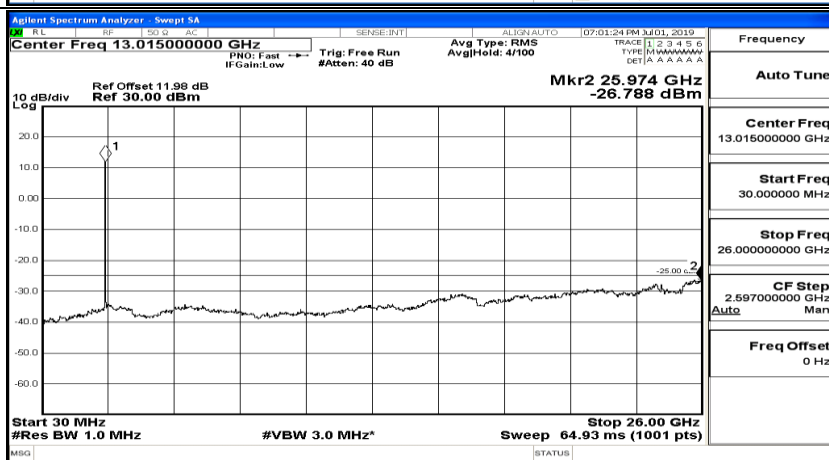

(Channel Bandwidth:20 MHz)_MCH_16QAM_1RB#0

(Channel Bandwidth:20 MHz)_MCH_16QAM_1RB#49