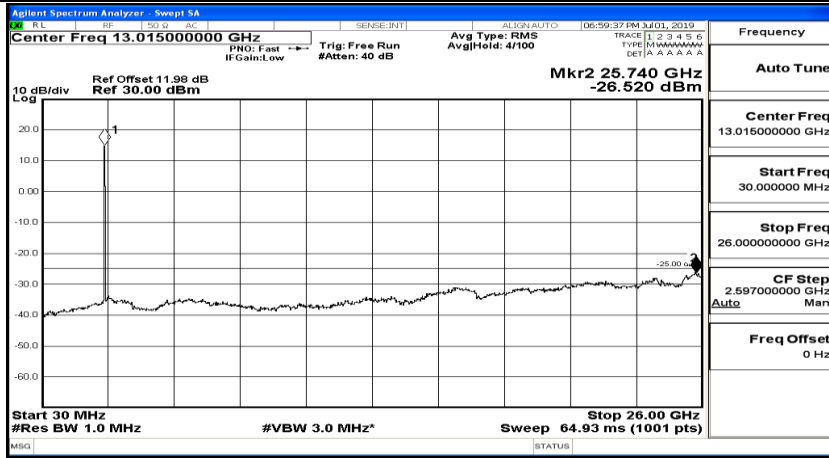

(Channel Bandwidth:20 MHz)_LCH_QPSK_1RB#99