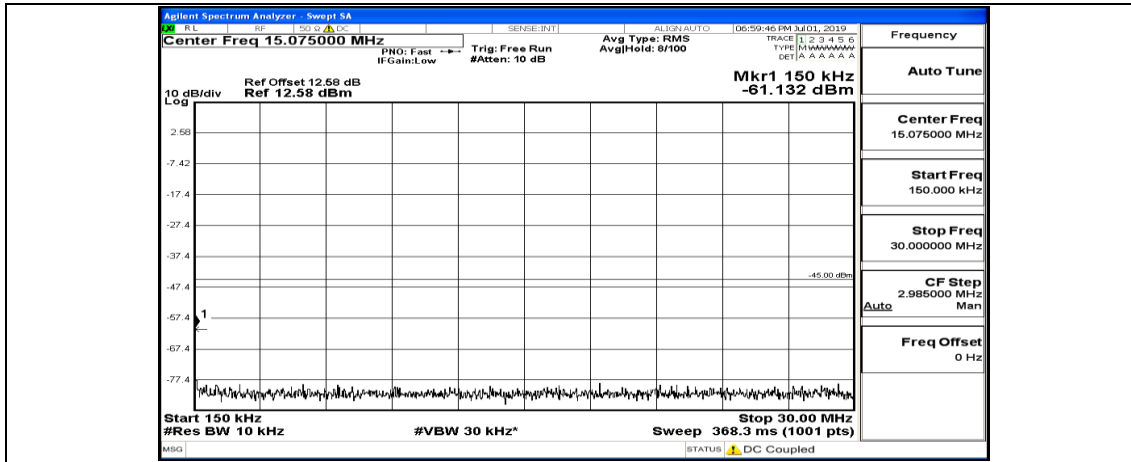

(Channel Bandwidth:15 MHz)_MCH_16QAM_1RB#74

(Channel Bandwidth:15 MHz)_HCH_16QAM_1RB#0

(Channel Bandwidth:15 MHz)_HCH_16QAM_1RB#37

(Channel Bandwidth:15 MHz)_HCH_16QAM_1RB#74

Channel Bandwidth: 20 MHz

(Channel Bandwidth:20 MHz)_LCH_QPSK_1RB#0

(Channel Bandwidth:20 MHz)_LCH_QPSK_1RB#49

(Channel Bandwidth:20 MHz)_LCH_QPSK_1RB#99

(Channel Bandwidth:20 MHz)_MCH_QPSK_1RB#0

(Channel Bandwidth:20 MHz)_MCH_QPSK_1RB#49

(Channel Bandwidth:20 MHz)_MCH_QPSK_1RB#99