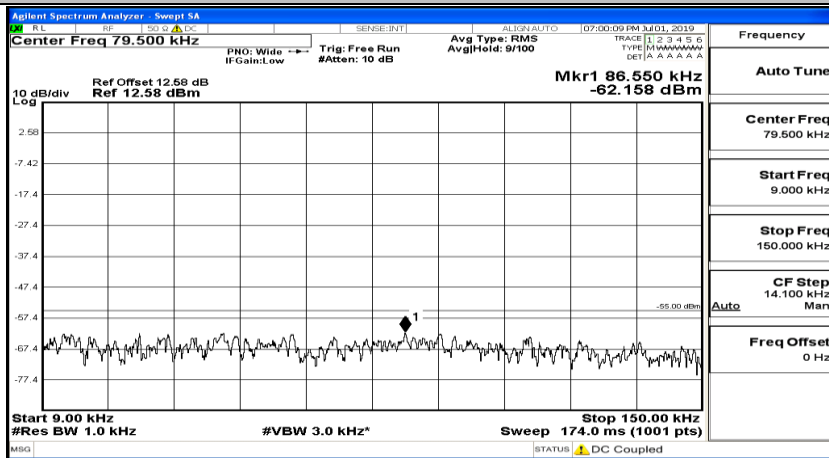

(Channel Bandwidth:20 MHz)_HCH_QPSK_1RB#0

(Channel Bandwidth:20 MHz)_HCH_QPSK_1RB#49

(Channel Bandwidth:20 MHz)_HCH_QPSK_1RB#99

(Channel Bandwidth:20 MHz)_LCH_16QAM_1RB#0

(Channel Bandwidth:20 MHz) LCH_16QAM_1RB#49