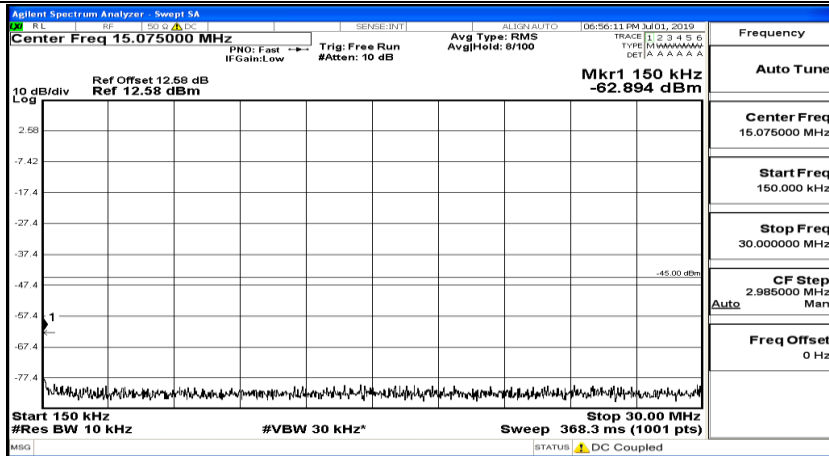

(Channel Bandwidth:15 MHz)_LCH_16QAM_1RB#0

(Channel Bandwidth:15 MHz)_LCH_16QAM_1RB#37

(Channel Bandwidth:15 MHz)_LCH_16QAM_1RB#74

(Channel Bandwidth:15 MHz)_MCH_16QAM_1RB#0

(Channel Bandwidth:15 MHz)_MCH_16QAM_1RB#37

(Channel Bandwidth:15 MHz)_MCH_16QAM_1RB#74

(Channel Bandwidth:15 MHz)_HCH_16QAM_1RB#0

(Channel Bandwidth:15 MHz)_HCH_16QAM_1RB#37

(Channel Bandwidth:15 MHz)_HCH_16QAM_1RB#74

Channel Bandwidth: 20 MHz

(Channel Bandwidth:20 MHz)_LCH_QPSK_1RB#0