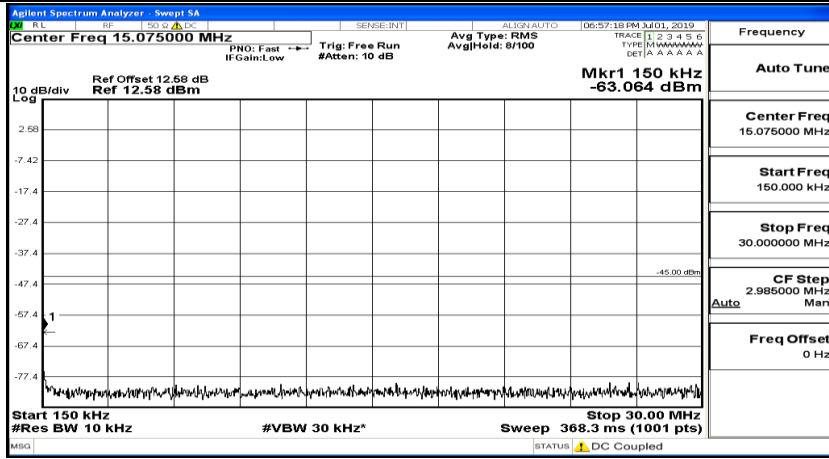

(Channel Bandwidth:15 MHz)_LCH_16QAM_1RB#0

(Channel Bandwidth:15 MHz)_LCH_16QAM_1RB#37

(Channel Bandwidth:15 MHz)_LCH_16QAM_1RB#74

(Channel Bandwidth:15 MHz)_MCH_16QAM_1RB#0

(Channel Bandwidth:15 MHz)_MCH_16QAM_1RB#37

(Channel Bandwidth:15 MHz)_MCH_16QAM_1RB#74

(Channel Bandwidth:15 MHz)_HCH_16QAM_1RB#0

(Channel Bandwidth:15 MHz)_HCH_16QAM_1RB#37

(Channel Bandwidth:15 MHz)_HCH_16QAM_1RB#74

Channel Bandwidth: 20 MHz

(Channel Bandwidth:20 MHz)_LCH_QPSK_1RB#0