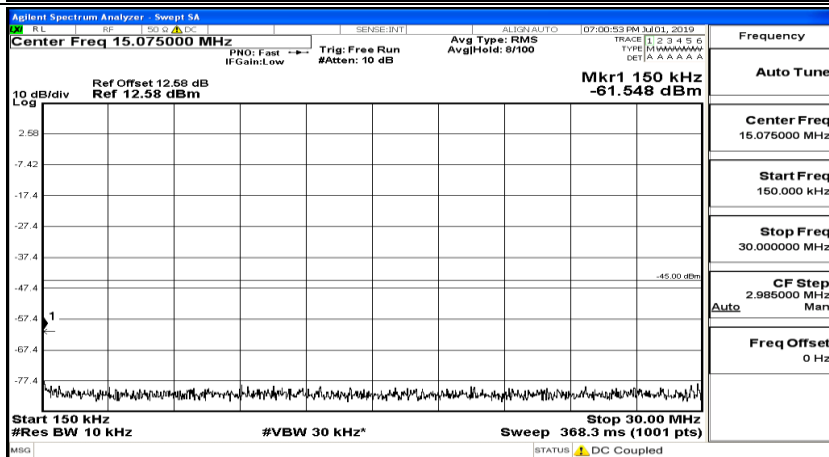

(Channel Bandwidth:20 MHz)_LCH_QPSK_1RB#49

(Channel Bandwidth:20 MHz)_LCH_QPSK_1RB#99

(Channel Bandwidth:20 MHz)_MCH_QPSK_1RB#0

(Channel Bandwidth:20 MHz)_MCH_QPSK_1RB#49

(Channel Bandwidth:20 MHz)_MCH_QPSK_1RB#99