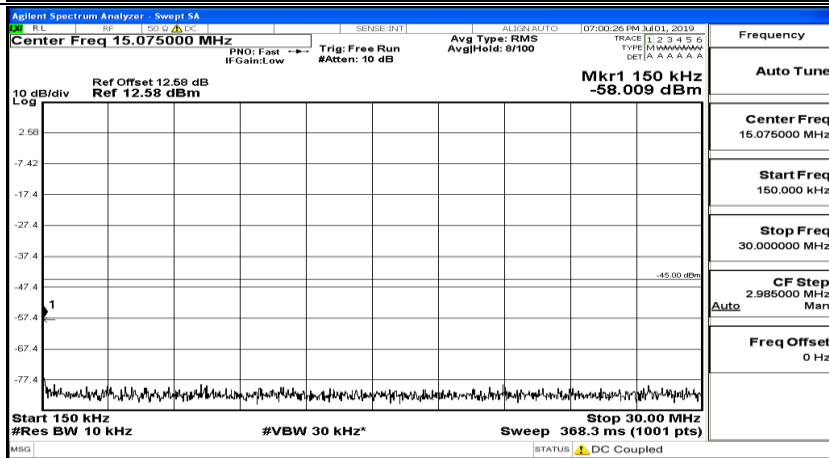

(Channel Bandwidth:20 MHz) LCH_16QAM_1RB#99