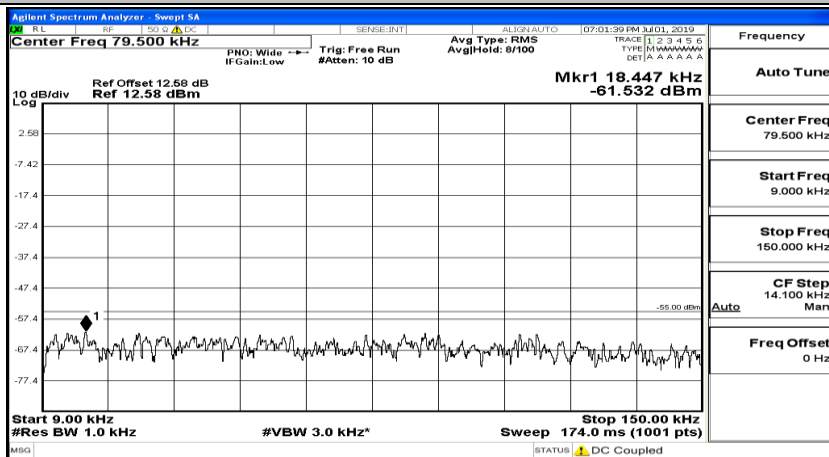

(Channel Bandwidth:20 MHz) LCH_16QAM_1RB#99

(Channel Bandwidth:20 MHz)_MCH_16QAM_1RB#0

(Channel Bandwidth:20 MHz)_MCH_16QAM_1RB#49

(Channel Bandwidth:20 MHz)_MCH_16QAM_1RB#99

(Channel Bandwidth:20 MHz)_HCH_16QAM_1RB#0