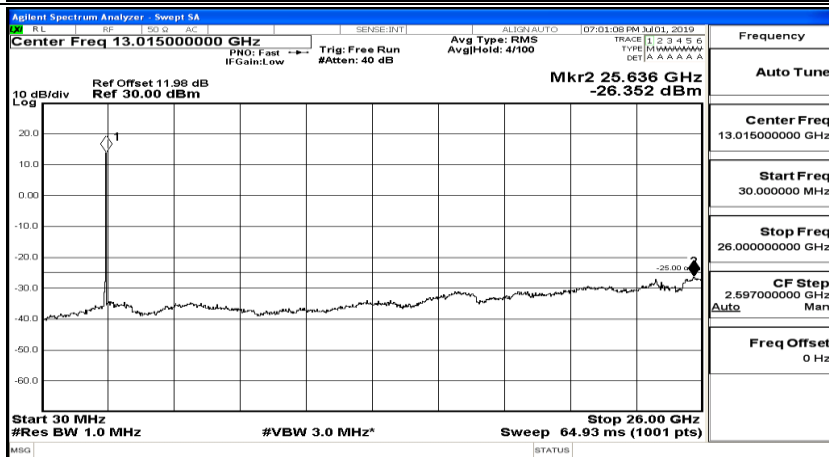

(Channel Bandwidth:20 MHz)_LCH_QPSK_1RB#49

(Channel Bandwidth:20 MHz)_LCH_QPSK_1RB#99

(Channel Bandwidth:20 MHz)_MCH_QPSK_1RB#0

(Channel Bandwidth:20 MHz)_MCH_QPSK_1RB#49

(Channel Bandwidth:20 MHz)_MCH_QPSK_1RB#99