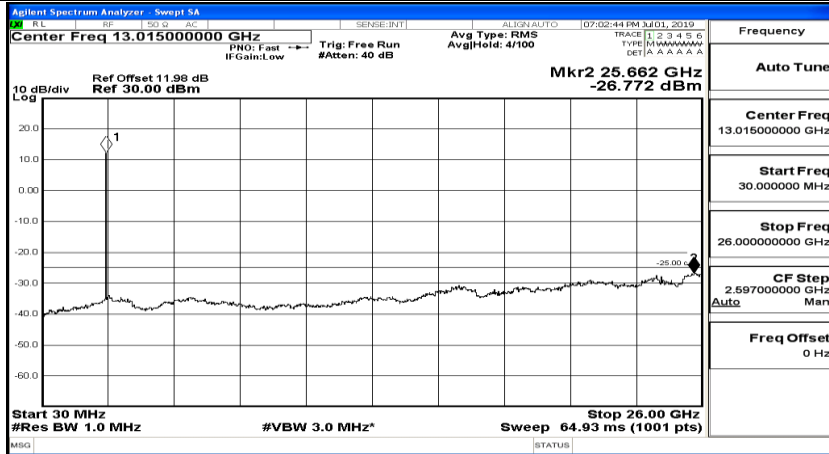

(Channel Bandwidth:20 MHz) LCH_16QAM_1RB#99

(Channel Bandwidth:20 MHz)_MCH_16QAM_1RB#0

(Channel Bandwidth:20 MHz)_MCH_16QAM_1RB#49

(Channel Bandwidth:20 MHz)_MCH_16QAM_1RB#99

(Channel Bandwidth:20 MHz)_HCH_16QAM_1RB#0