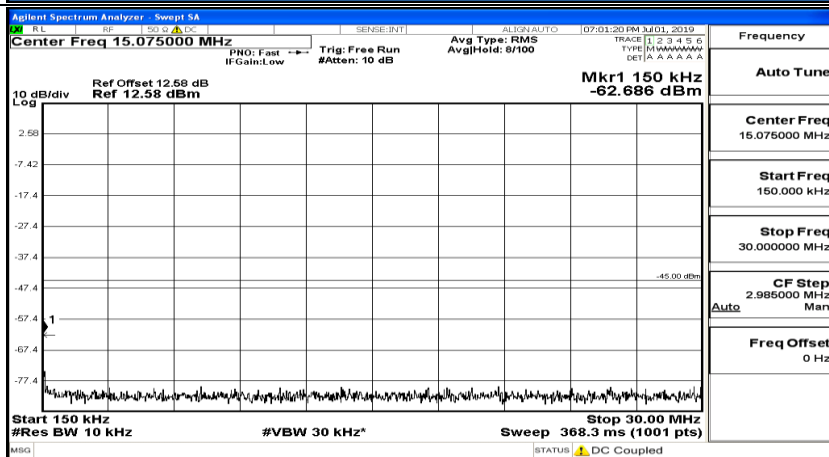

(Channel Bandwidth:20 MHz)_MCH_16QAM_1RB#0

(Channel Bandwidth:20 MHz)_MCH_16QAM_1RB#49