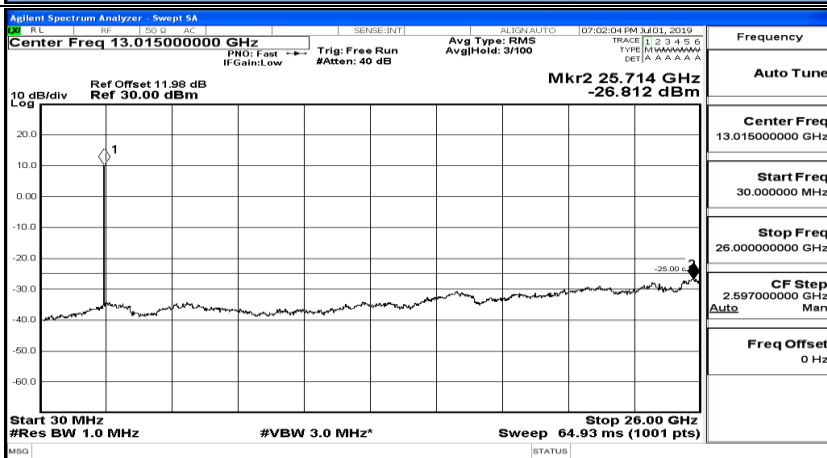

(Channel Bandwidth:20 MHz)_HCH_QPSK_1RB#0

(Channel Bandwidth:20 MHz)_HCH_QPSK_1RB#49