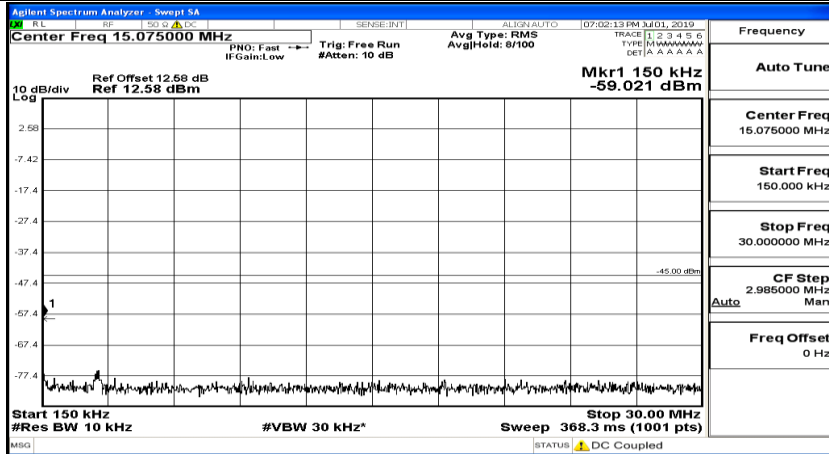

(Channel Bandwidth:20 MHz)_HCH_QPSK_1RB#99