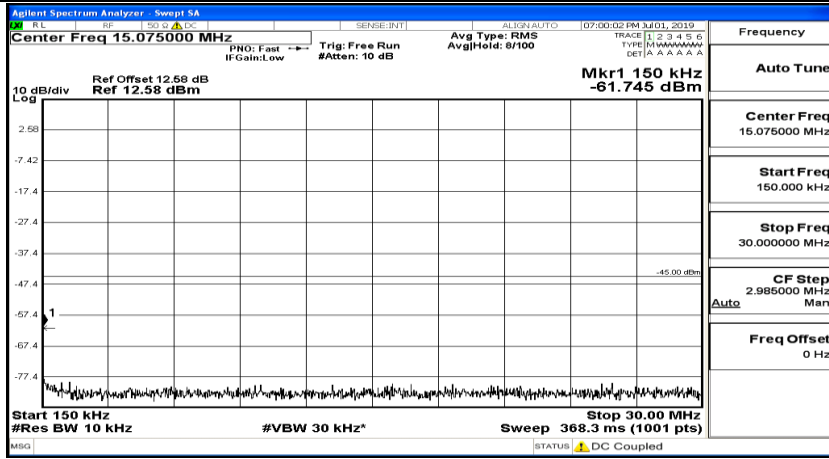

(Channel Bandwidth:20 MHz)_HCH_QPSK_1RB#0

(Channel Bandwidth:20 MHz)_HCH_QPSK_1RB#49

(Channel Bandwidth:20 MHz)_HCH_QPSK_1RB#99

(Channel Bandwidth:20 MHz)_LCH_16QAM_1RB#0

(Channel Bandwidth:20 MHz) LCH_16QAM_1RB#49