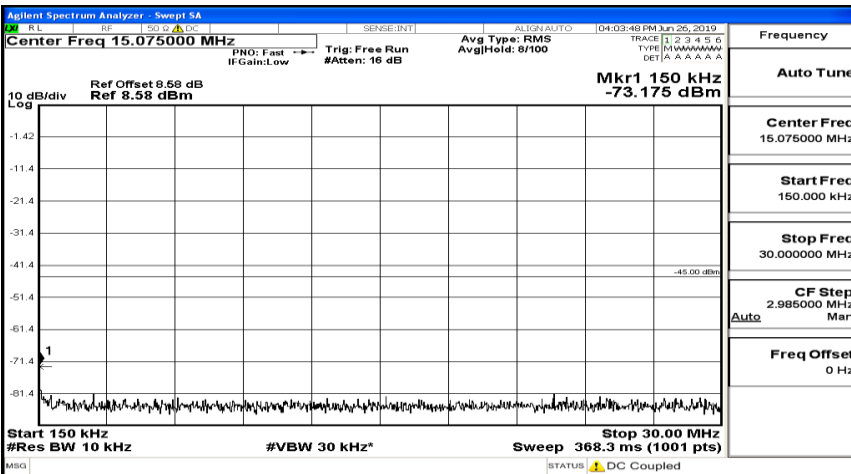

(Channel Bandwidth:15 MHz)_MCH_16QAM_1RB#74

(Channel Bandwidth:15 MHz)_HCH_16QAM_1RB#0

(Channel Bandwidth:15 MHz)_HCH_16QAM_1RB#37

(Channel Bandwidth:15 MHz)_HCH_16QAM_1RB#74

Channel Bandwidth: 20 MHz

(Channel Bandwidth:20 MHz)_LCH_QPSK_1RB#0