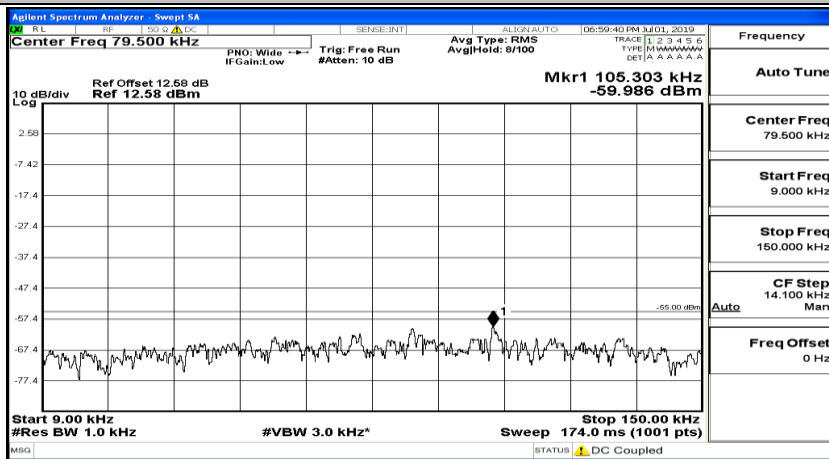

(Channel Bandwidth:20 MHz)_LCH_QPSK_1RB#99