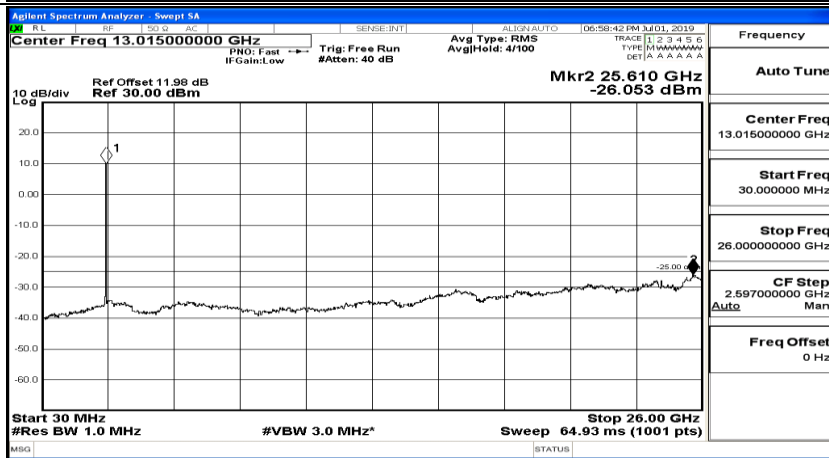

(Channel Bandwidth:15 MHz)_LCH_16QAM_1RB#0

(Channel Bandwidth:15 MHz)_LCH_16QAM_1RB#37

(Channel Bandwidth:15 MHz)_LCH_16QAM_1RB#74

(Channel Bandwidth:15 MHz)_MCH_16QAM_1RB#0

(Channel Bandwidth:15 MHz)_MCH_16QAM_1RB#37

(Channel Bandwidth:15 MHz)_MCH_16QAM_1RB#74

(Channel Bandwidth:15 MHz)_HCH_16QAM_1RB#0

(Channel Bandwidth:15 MHz)_HCH_16QAM_1RB#37

(Channel Bandwidth:15 MHz)_HCH_16QAM_1RB#74

Channel Bandwidth: 20 MHz

(Channel Bandwidth:20 MHz)_LCH_QPSK_1RB#0