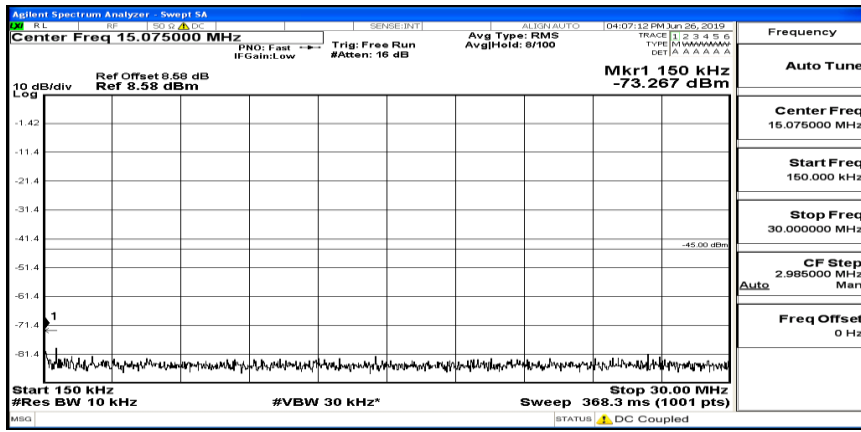

(Channel Bandwidth:20 MHz)_HCH_QPSK_1RB#0

(Channel Bandwidth:20 MHz)_HCH_QPSK_1RB#49

(Channel Bandwidth:20 MHz)_HCH_QPSK_1RB#99

(Channel Bandwidth:20 MHz)_LCH_16QAM_1RB#0

(Channel Bandwidth:20 MHz) LCH_16QAM_1RB#49