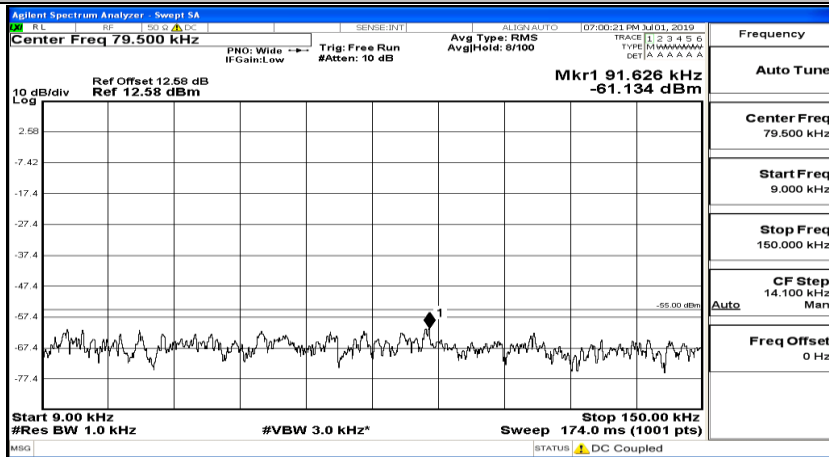

(Channel Bandwidth:20 MHz) LCH_16QAM_1RB#99