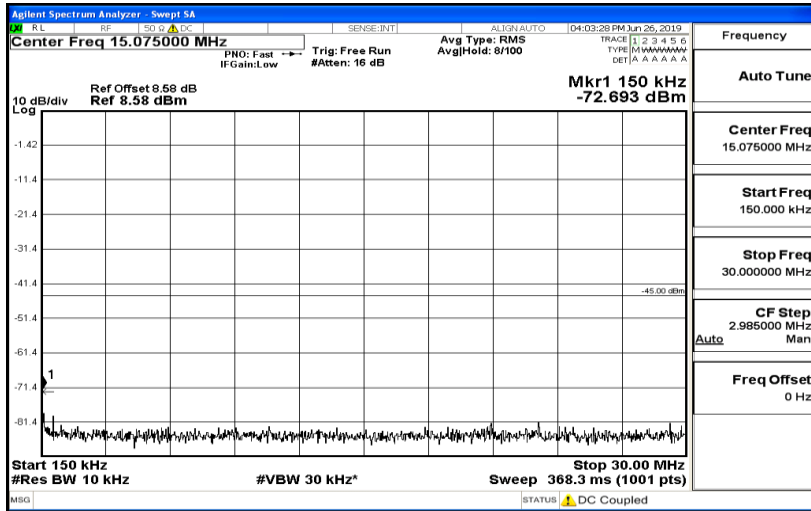

(Channel Bandwidth:15 MHz)_LCH_16QAM_1RB#0

(Channel Bandwidth:15 MHz)_LCH_16QAM_1RB#37

(Channel Bandwidth:15 MHz)_LCH_16QAM_1RB#74

(Channel Bandwidth:15 MHz)_MCH_16QAM_1RB#0

(Channel Bandwidth:15 MHz)_MCH_16QAM_1RB#37

(Channel Bandwidth:15 MHz)_MCH_16QAM_1RB#74

(Channel Bandwidth:15 MHz)_HCH_16QAM_1RB#0

(Channel Bandwidth:15 MHz)_HCH_16QAM_1RB#37

(Channel Bandwidth:15 MHz)_HCH_16QAM_1RB#74

Channel Bandwidth: 20 MHz

(Channel Bandwidth:20 MHz)_LCH_QPSK_1RB#0