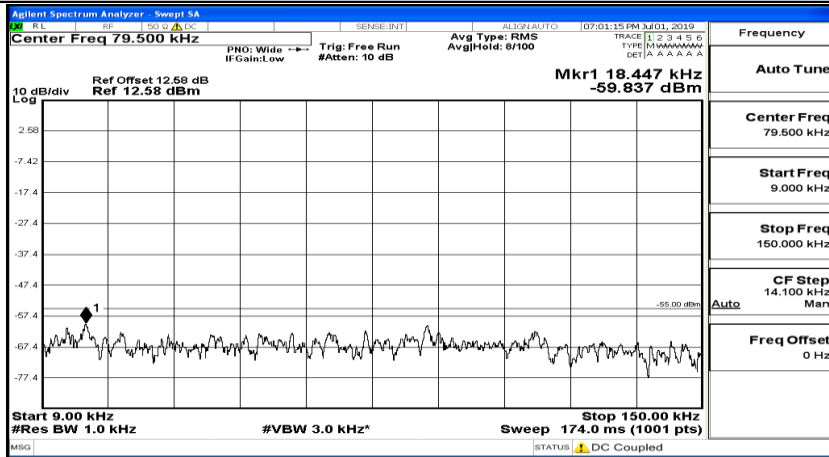

(Channel Bandwidth:20 MHz)_MCH_16QAM_1RB#0

(Channel Bandwidth:20 MHz)_MCH_16QAM_1RB#49