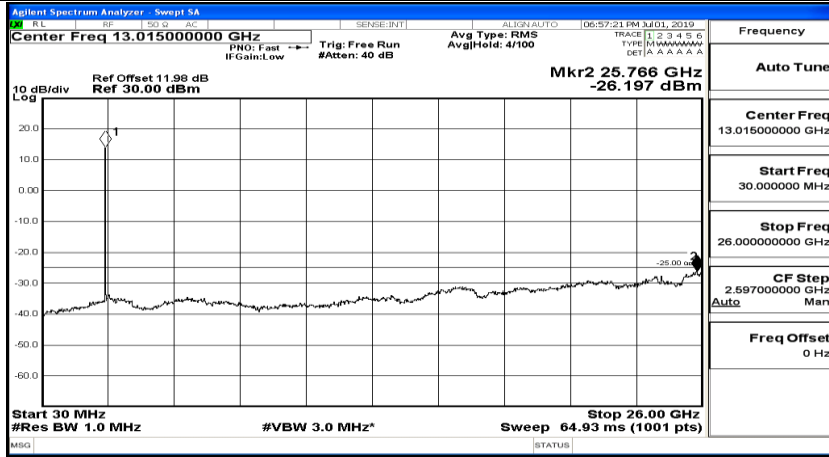

(Channel Bandwidth:15 MHz)_LCH_16QAM_1RB#0

(Channel Bandwidth:15 MHz)_LCH_16QAM_1RB#37

(Channel Bandwidth:15 MHz)_LCH_16QAM_1RB#74

(Channel Bandwidth:15 MHz)_MCH_16QAM_1RB#0

(Channel Bandwidth:15 MHz)_MCH_16QAM_1RB#37

(Channel Bandwidth:15 MHz)_MCH_16QAM_1RB#74

(Channel Bandwidth:15 MHz)_HCH_16QAM_1RB#0

(Channel Bandwidth:15 MHz)_HCH_16QAM_1RB#37

(Channel Bandwidth:15 MHz)_HCH_16QAM_1RB#74

Channel Bandwidth: 20 MHz

(Channel Bandwidth:20 MHz)_LCH_QPSK_1RB#0