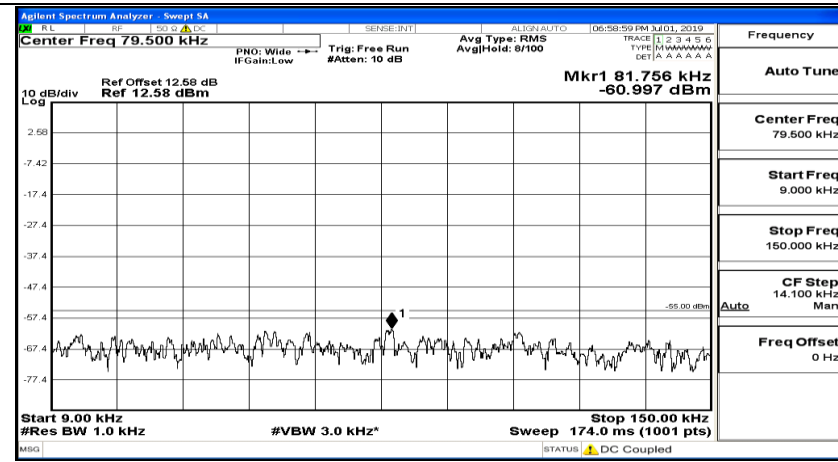

(Channel Bandwidth:15 MHz)_MCH_16QAM_1RB#74

(Channel Bandwidth:15 MHz)_HCH_16QAM_1RB#0

(Channel Bandwidth:15 MHz)_HCH_16QAM_1RB#37

(Channel Bandwidth:15 MHz)_HCH_16QAM_1RB#74

Channel Bandwidth: 20 MHz

(Channel Bandwidth:20 MHz)_LCH_QPSK_1RB#0