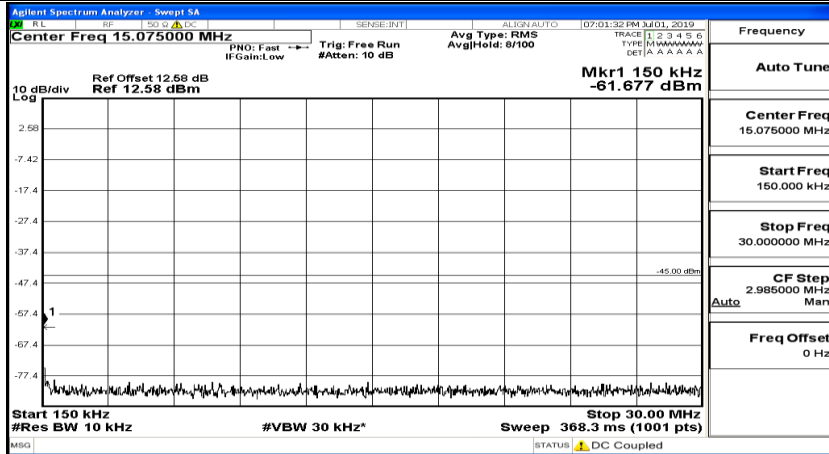

(Channel Bandwidth:20 MHz)_MCH_16QAM_1RB#99