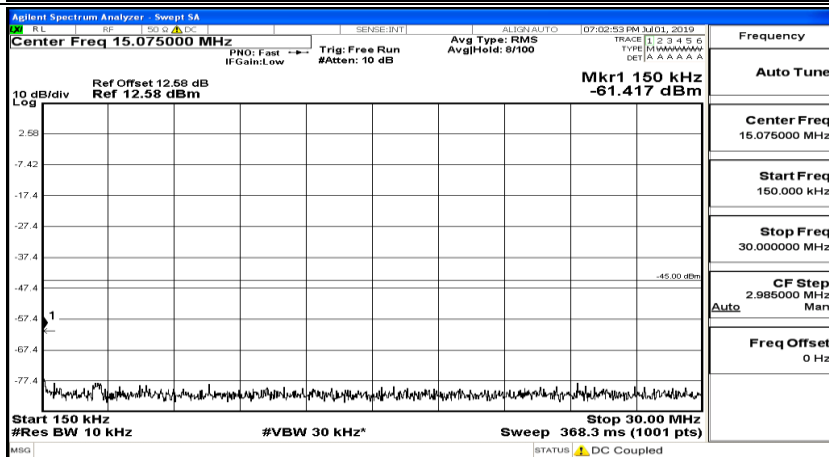

(Channel Bandwidth:20 MHz)_HCH_16QAM_1RB#49