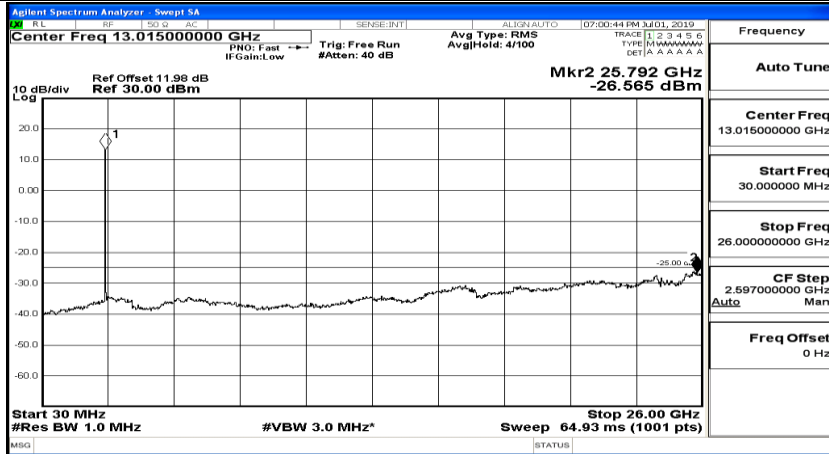

(Channel Bandwidth:20 MHz)_LCH_QPSK_1RB#49

(Channel Bandwidth:20 MHz)_LCH_QPSK_1RB#99

(Channel Bandwidth:20 MHz)_MCH_QPSK_1RB#0

(Channel Bandwidth:20 MHz)_MCH_QPSK_1RB#49

(Channel Bandwidth:20 MHz)_MCH_QPSK_1RB#99