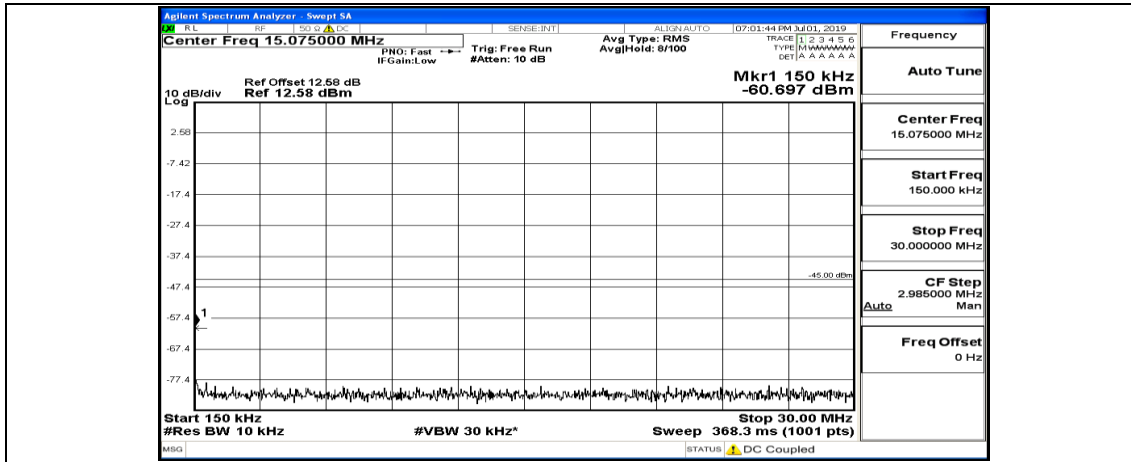

(Channel Bandwidth:20 MHz) LCH_16QAM_1RB#99

(Channel Bandwidth:20 MHz)_MCH_16QAM_1RB#0

(Channel Bandwidth:20 MHz)_MCH_16QAM_1RB#49

(Channel Bandwidth:20 MHz)_MCH_16QAM_1RB#99

(Channel Bandwidth:20 MHz)_HCH_16QAM_1RB#0