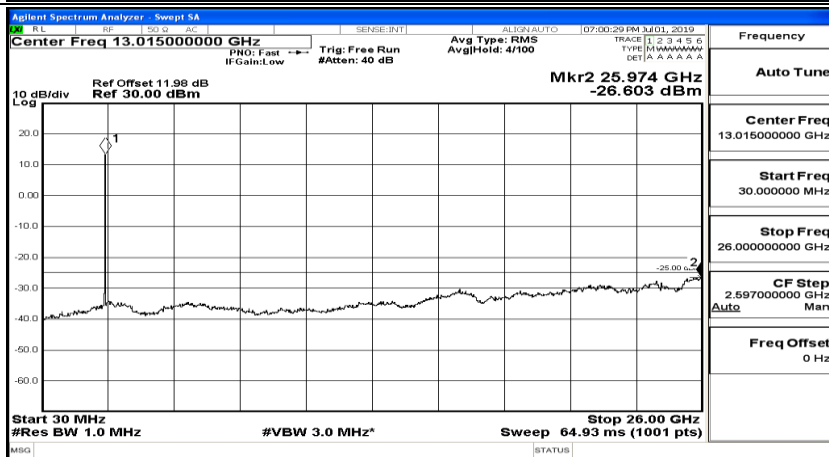

(Channel Bandwidth:20 MHz) LCH_16QAM_1RB#99