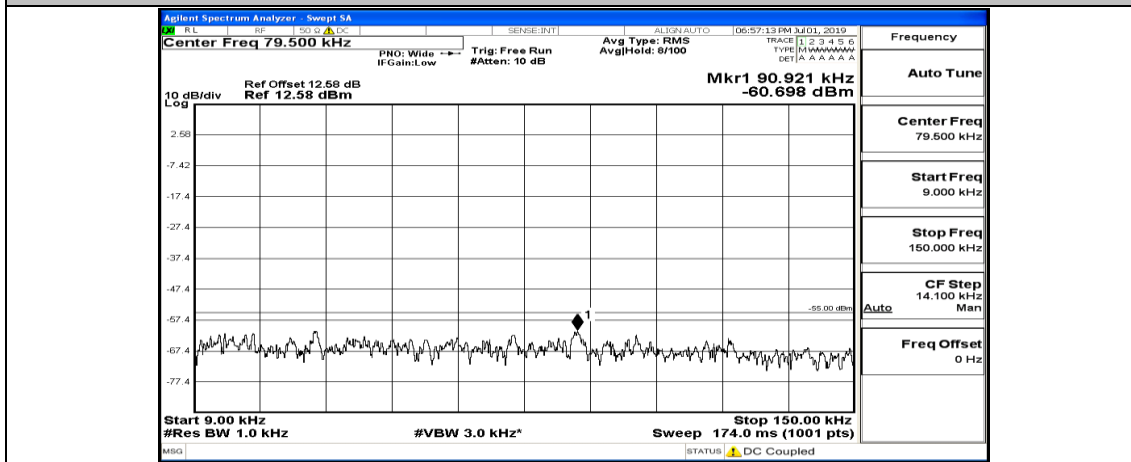

(Channel Bandwidth:15 MHz)_LCH_16QAM_1RB#0

(Channel Bandwidth:15 MHz)_LCH_16QAM_1RB#37

(Channel Bandwidth:15 MHz)_LCH_16QAM_1RB#74

(Channel Bandwidth:15 MHz)_MCH_16QAM_1RB#0

(Channel Bandwidth:15 MHz)_MCH_16QAM_1RB#37

(Channel Bandwidth:15 MHz)_MCH_16QAM_1RB#74

(Channel Bandwidth:15 MHz)_HCH_16QAM_1RB#0

(Channel Bandwidth:15 MHz)_HCH_16QAM_1RB#37

(Channel Bandwidth:15 MHz)_HCH_16QAM_1RB#74

Channel Bandwidth: 20 MHz

(Channel Bandwidth:20 MHz)_LCH_QPSK_1RB#0