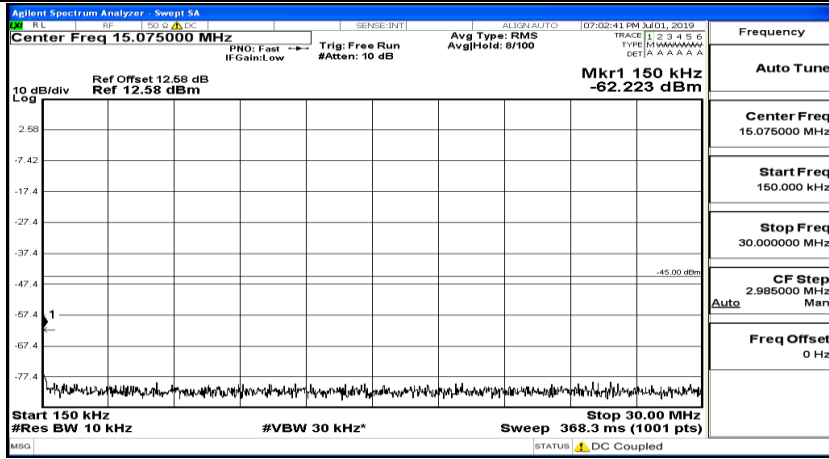

(Channel Bandwidth:20 MHz) LCH_16QAM_1RB#99

(Channel Bandwidth:20 MHz)_MCH_16QAM_1RB#0

(Channel Bandwidth:20 MHz)_MCH_16QAM_1RB#49

(Channel Bandwidth:20 MHz)_MCH_16QAM_1RB#99

(Channel Bandwidth:20 MHz)_HCH_16QAM_1RB#0