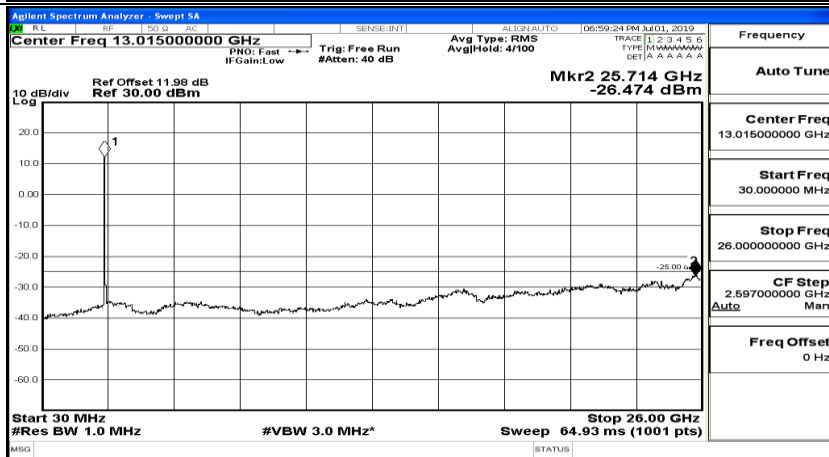

(Channel Bandwidth:15 MHz)_MCH_16QAM_1RB#74

(Channel Bandwidth:15 MHz)_HCH_16QAM_1RB#0

(Channel Bandwidth:15 MHz)_HCH_16QAM_1RB#37

(Channel Bandwidth:15 MHz)_HCH_16QAM_1RB#74

Channel Bandwidth: 20 MHz

(Channel Bandwidth:20 MHz)_LCH_QPSK_1RB#0