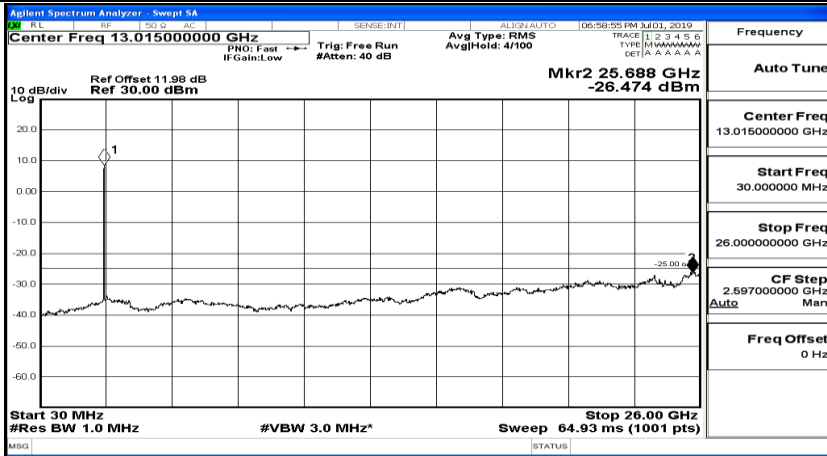

(Channel Bandwidth:15 MHz)_LCH_16QAM_1RB#0

(Channel Bandwidth:15 MHz)_LCH_16QAM_1RB#37

(Channel Bandwidth:15 MHz)_LCH_16QAM_1RB#74

(Channel Bandwidth:15 MHz)_MCH_16QAM_1RB#0

(Channel Bandwidth:15 MHz)_MCH_16QAM_1RB#37

(Channel Bandwidth:15 MHz)_MCH_16QAM_1RB#74

(Channel Bandwidth:15 MHz)_HCH_16QAM_1RB#0

(Channel Bandwidth:15 MHz)_HCH_16QAM_1RB#37

(Channel Bandwidth:15 MHz)_HCH_16QAM_1RB#74

Channel Bandwidth: 20 MHz

(Channel Bandwidth:20 MHz)_LCH_QPSK_1RB#0