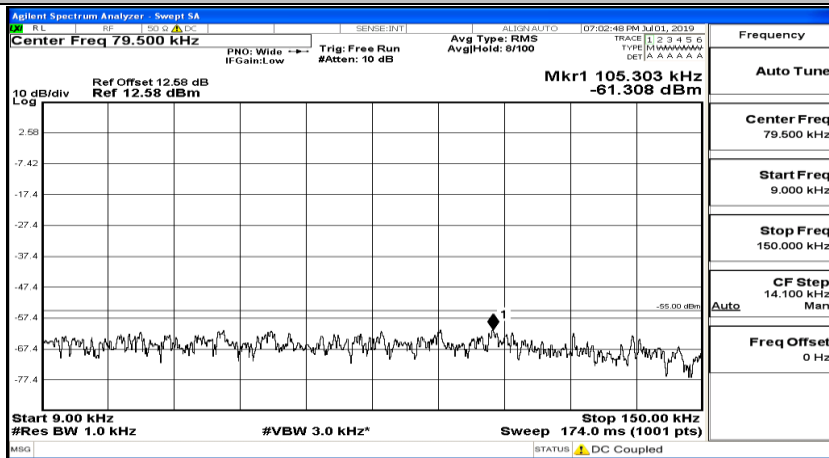

(Channel Bandwidth:20 MHz)_HCH_16QAM_1RB#49