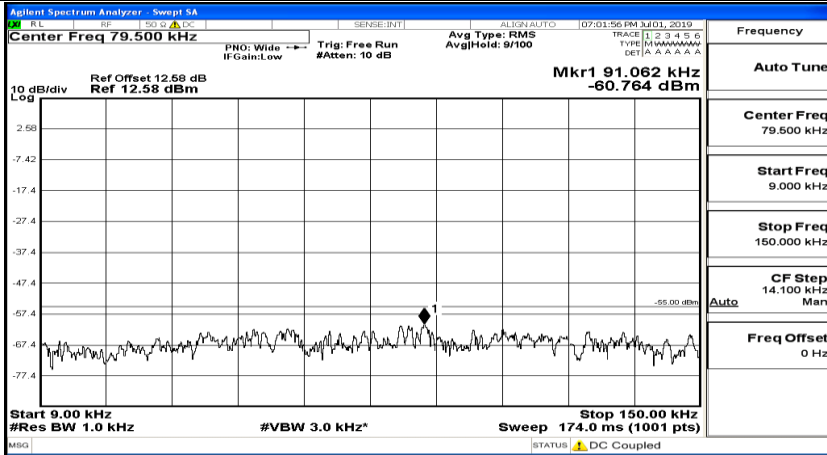

(Channel Bandwidth:20 MHz)_HCH_QPSK_1RB#0

(Channel Bandwidth:20 MHz)_HCH_QPSK_1RB#49