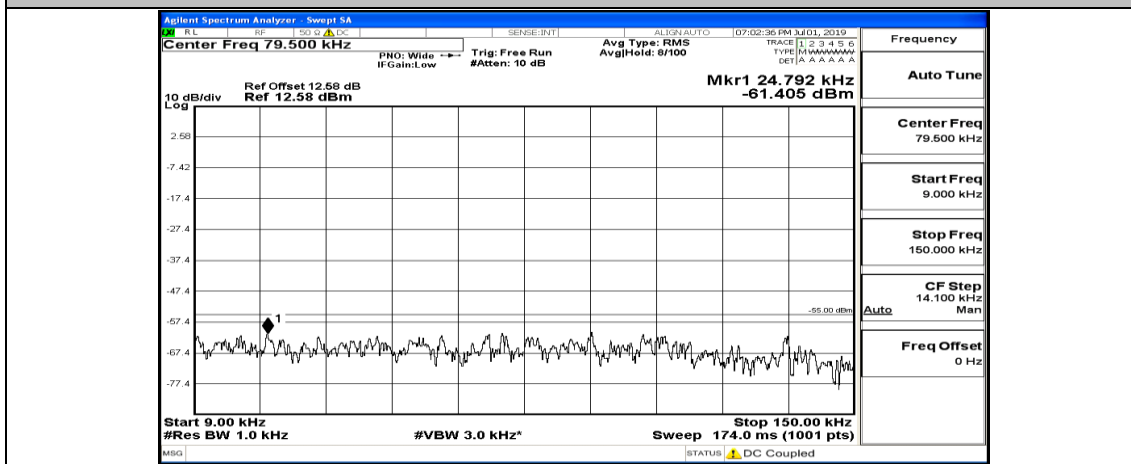

(Channel Bandwidth:20 MHz) LCH_16QAM_1RB#99

(Channel Bandwidth:20 MHz)_MCH_16QAM_1RB#0

(Channel Bandwidth:20 MHz)_MCH_16QAM_1RB#49

(Channel Bandwidth:20 MHz)_MCH_16QAM_1RB#99

(Channel Bandwidth:20 MHz)_HCH_16QAM_1RB#0