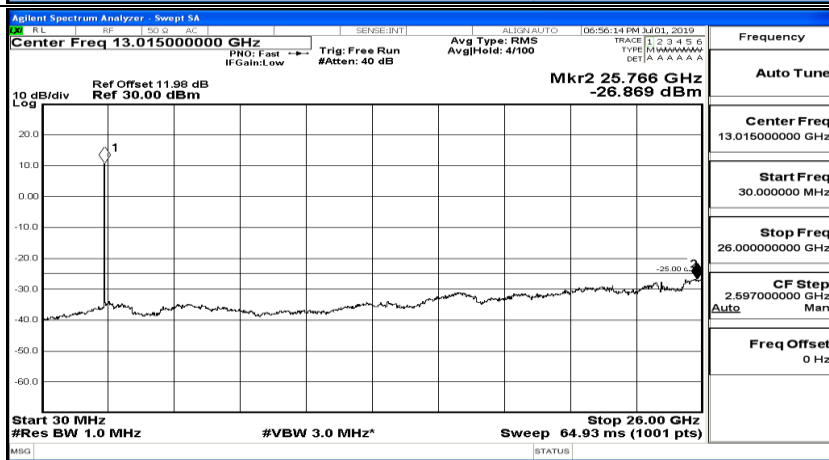

(Channel Bandwidth:15 MHz)_LCH_16QAM_1RB#0

(Channel Bandwidth:15 MHz)_LCH_16QAM_1RB#37

(Channel Bandwidth:15 MHz)_LCH_16QAM_1RB#74

(Channel Bandwidth:15 MHz)_MCH_16QAM_1RB#0

(Channel Bandwidth:15 MHz)_MCH_16QAM_1RB#37

(Channel Bandwidth:15 MHz)_MCH_16QAM_1RB#74

(Channel Bandwidth:15 MHz)_HCH_16QAM_1RB#0

(Channel Bandwidth:15 MHz)_HCH_16QAM_1RB#37

(Channel Bandwidth:15 MHz)_HCH_16QAM_1RB#74

Channel Bandwidth: 20 MHz

(Channel Bandwidth:20 MHz)_LCH_QPSK_1RB#0