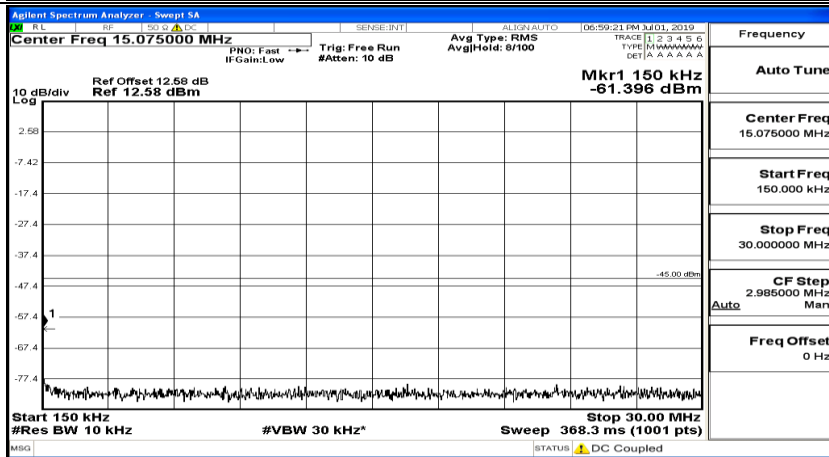

(Channel Bandwidth:15 MHz)_MCH_16QAM_1RB#74

(Channel Bandwidth:15 MHz)_HCH_16QAM_1RB#0

(Channel Bandwidth:15 MHz)_HCH_16QAM_1RB#37

(Channel Bandwidth:15 MHz)_HCH_16QAM_1RB#74

Channel Bandwidth: 20 MHz

(Channel Bandwidth:20 MHz)_LCH_QPSK_1RB#0