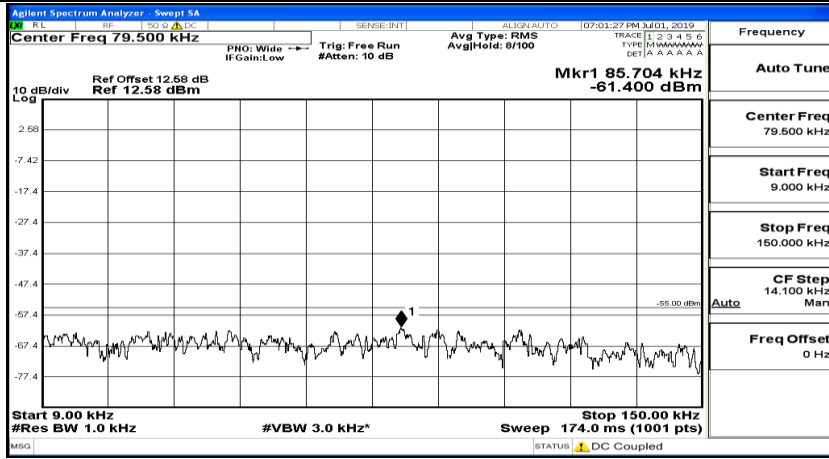

(Channel Bandwidth:20 MHz)_MCH_16QAM_1RB#99