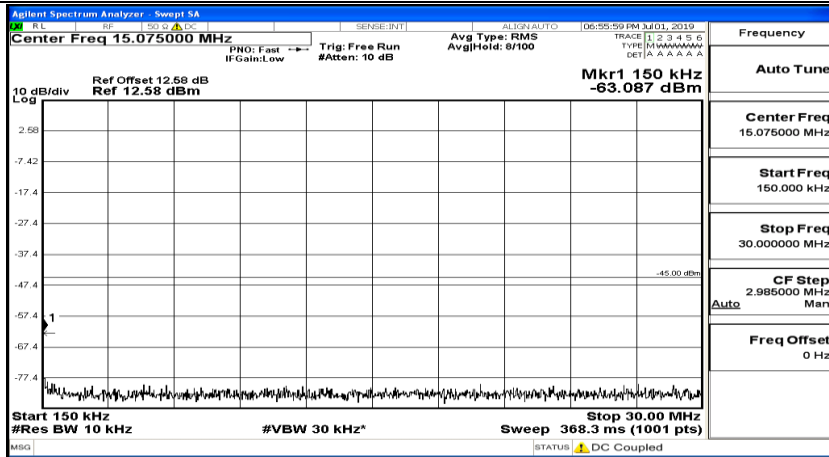

(Channel Bandwidth:15 MHz)_LCH_16QAM_1RB#0

(Channel Bandwidth:15 MHz)_LCH_16QAM_1RB#37

(Channel Bandwidth:15 MHz)_LCH_16QAM_1RB#74

(Channel Bandwidth:15 MHz)_MCH_16QAM_1RB#0

(Channel Bandwidth:15 MHz)_MCH_16QAM_1RB#37

(Channel Bandwidth:15 MHz)_MCH_16QAM_1RB#74

(Channel Bandwidth:15 MHz)_HCH_16QAM_1RB#0

(Channel Bandwidth:15 MHz)_HCH_16QAM_1RB#37

(Channel Bandwidth:15 MHz)_HCH_16QAM_1RB#74

Channel Bandwidth: 20 MHz

(Channel Bandwidth:20 MHz)_LCH_QPSK_1RB#0