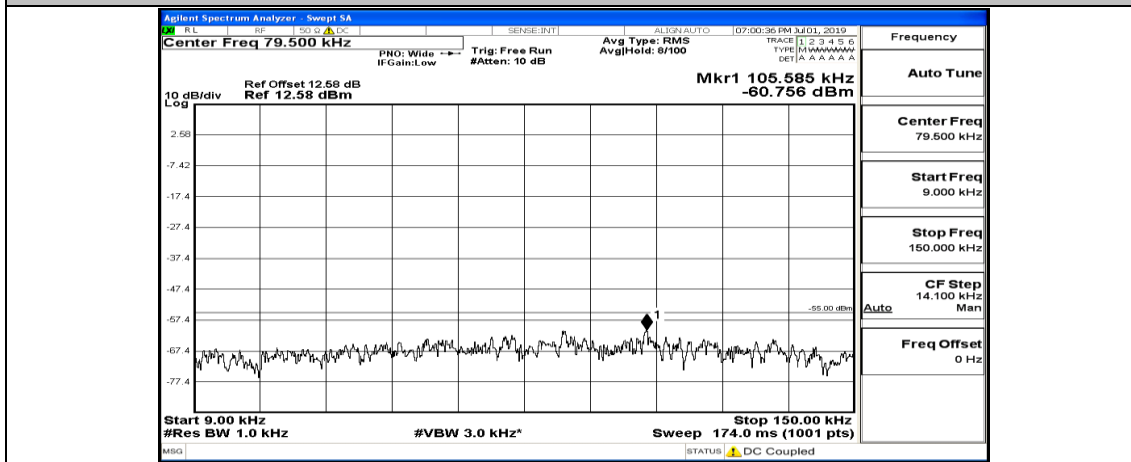

(Channel Bandwidth:20 MHz)_LCH_QPSK_1RB#49

(Channel Bandwidth:20 MHz)_LCH_QPSK_1RB#99

(Channel Bandwidth:20 MHz)_MCH_QPSK_1RB#0

(Channel Bandwidth:20 MHz)_MCH_QPSK_1RB#49

(Channel Bandwidth:20 MHz)_MCH_QPSK_1RB#99