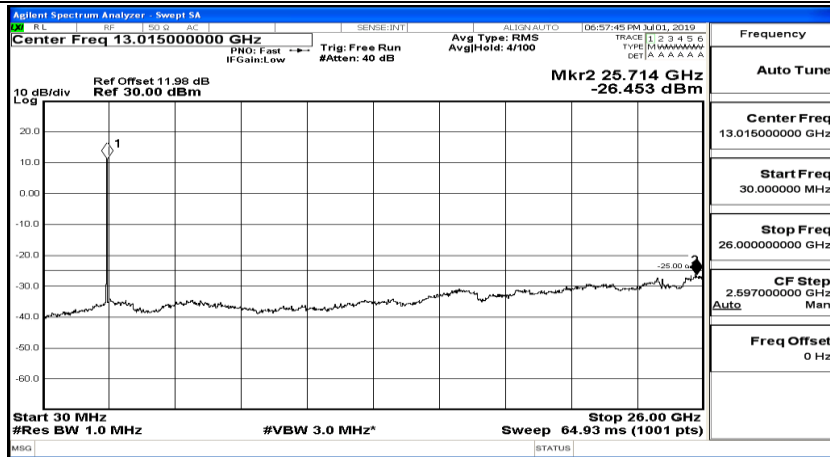

(Channel Bandwidth:15 MHz)_LCH_16QAM_1RB#0

(Channel Bandwidth:15 MHz)_LCH_16QAM_1RB#37

(Channel Bandwidth:15 MHz)_LCH_16QAM_1RB#74

(Channel Bandwidth:15 MHz)_MCH_16QAM_1RB#0

(Channel Bandwidth:15 MHz)_MCH_16QAM_1RB#37

(Channel Bandwidth:15 MHz)_MCH_16QAM_1RB#74

(Channel Bandwidth:15 MHz)_HCH_16QAM_1RB#0

(Channel Bandwidth:15 MHz)_HCH_16QAM_1RB#37

(Channel Bandwidth:15 MHz)_HCH_16QAM_1RB#74

Channel Bandwidth: 20 MHz

(Channel Bandwidth:20 MHz)_LCH_QPSK_1RB#0