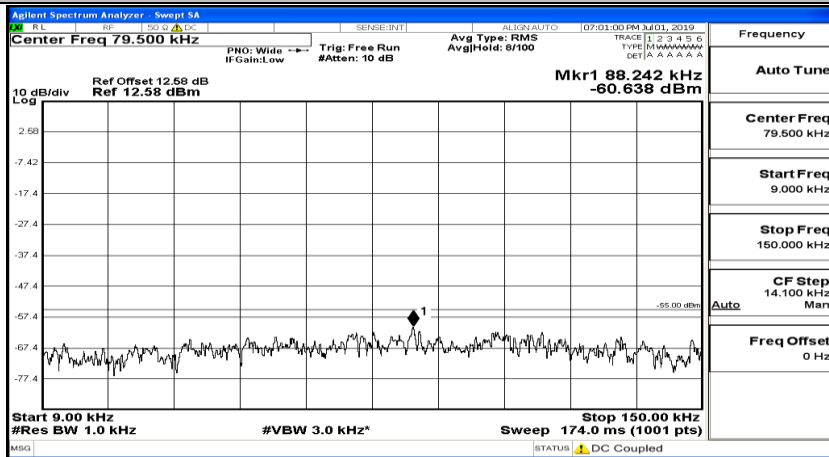

(Channel Bandwidth:20 MHz)_LCH_QPSK_1RB#49

(Channel Bandwidth:20 MHz)_LCH_QPSK_1RB#99

(Channel Bandwidth:20 MHz)_MCH_QPSK_1RB#0

(Channel Bandwidth:20 MHz)_MCH_QPSK_1RB#49

(Channel Bandwidth:20 MHz)_MCH_QPSK_1RB#99