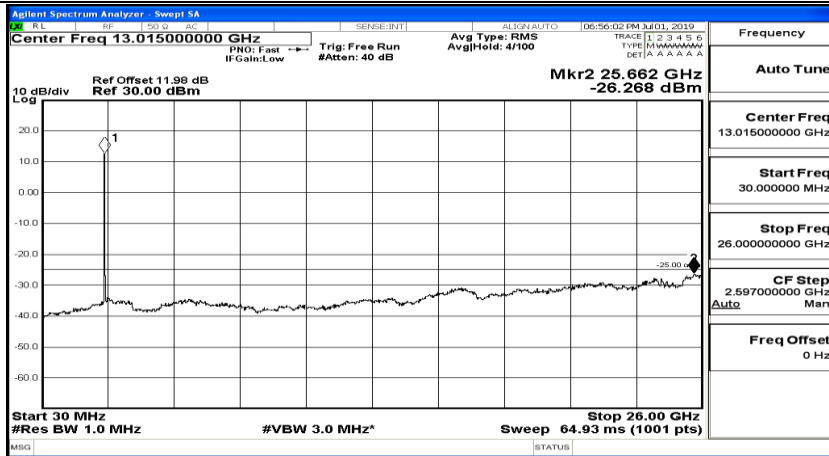

(Channel Bandwidth:15 MHz)_LCH_16QAM_1RB#0

(Channel Bandwidth:15 MHz)_LCH_16QAM_1RB#37

(Channel Bandwidth:15 MHz)_LCH_16QAM_1RB#74

(Channel Bandwidth:15 MHz)_MCH_16QAM_1RB#0

(Channel Bandwidth:15 MHz)_MCH_16QAM_1RB#37

(Channel Bandwidth:15 MHz)_MCH_16QAM_1RB#74

(Channel Bandwidth:15 MHz)_HCH_16QAM_1RB#0

(Channel Bandwidth:15 MHz)_HCH_16QAM_1RB#37

(Channel Bandwidth:15 MHz)_HCH_16QAM_1RB#74

Channel Bandwidth: 20 MHz

(Channel Bandwidth:20 MHz)_LCH_QPSK_1RB#0