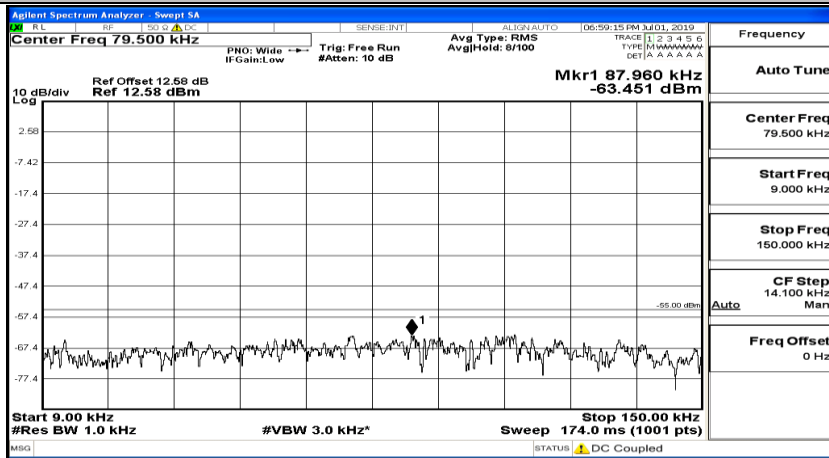

(Channel Bandwidth:15 MHz)_MCH_16QAM_1RB#74

(Channel Bandwidth:15 MHz)_HCH_16QAM_1RB#0

(Channel Bandwidth:15 MHz)_HCH_16QAM_1RB#37

(Channel Bandwidth:15 MHz)_HCH_16QAM_1RB#74

Channel Bandwidth: 20 MHz

(Channel Bandwidth:20 MHz)_LCH_QPSK_1RB#0