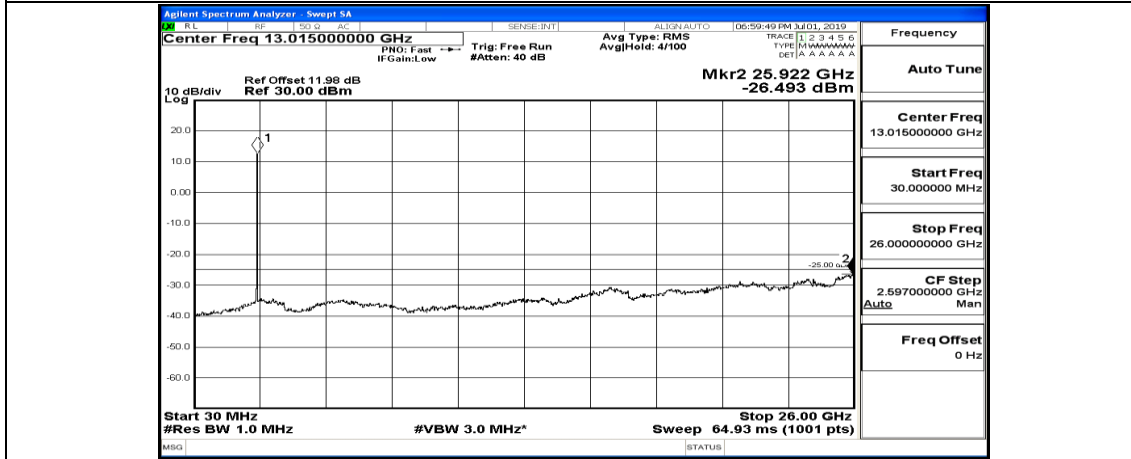

(Channel Bandwidth:15 MHz)_MCH_16QAM_1RB#74

(Channel Bandwidth:15 MHz)_HCH_16QAM_1RB#0

(Channel Bandwidth:15 MHz)_HCH_16QAM_1RB#37

(Channel Bandwidth:15 MHz)_HCH_16QAM_1RB#74

Channel Bandwidth: 20 MHz

(Channel Bandwidth:20 MHz)_LCH_QPSK_1RB#0

(Channel Bandwidth:20 MHz)_LCH_QPSK_1RB#49

(Channel Bandwidth:20 MHz)_LCH_QPSK_1RB#99

(Channel Bandwidth:20 MHz)_MCH_QPSK_1RB#0

(Channel Bandwidth:20 MHz)_MCH_QPSK_1RB#49

(Channel Bandwidth:20 MHz)_MCH_QPSK_1RB#99