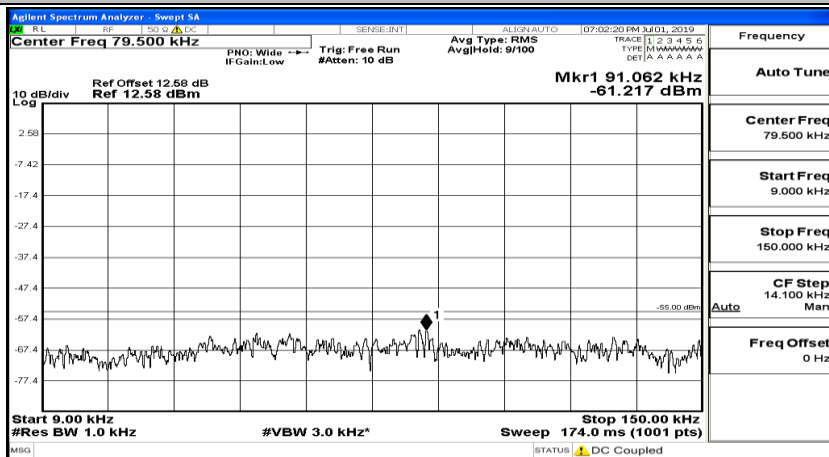

(Channel Bandwidth:20 MHz)_HCH_QPSK_1RB#99