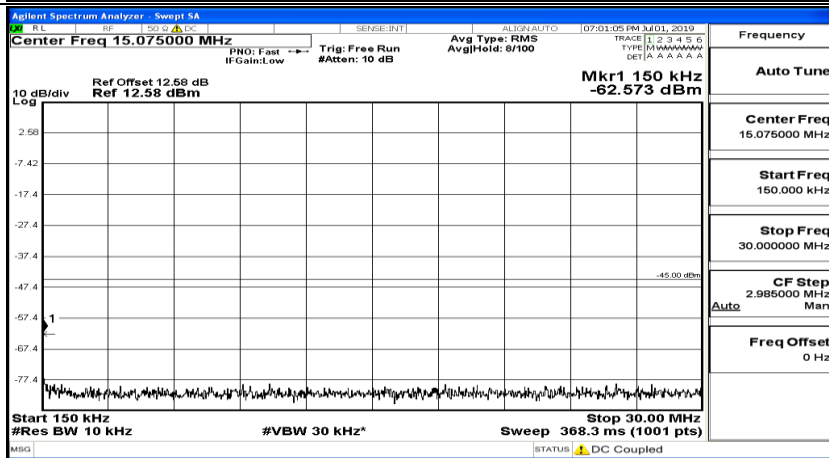

(Channel Bandwidth:20 MHz)_LCH_QPSK_1RB#49

(Channel Bandwidth:20 MHz)_LCH_QPSK_1RB#99

(Channel Bandwidth:20 MHz)_MCH_QPSK_1RB#0

(Channel Bandwidth:20 MHz)_MCH_QPSK_1RB#49

(Channel Bandwidth:20 MHz)_MCH_QPSK_1RB#99