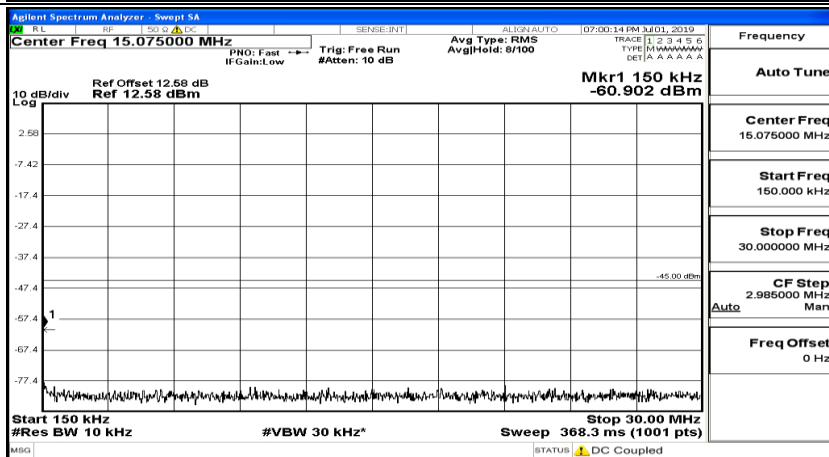

(Channel Bandwidth:20 MHz)_HCH_QPSK_1RB#0

(Channel Bandwidth:20 MHz)_HCH_QPSK_1RB#49

(Channel Bandwidth:20 MHz)_HCH_QPSK_1RB#99

(Channel Bandwidth:20 MHz)_LCH_16QAM_1RB#0

(Channel Bandwidth:20 MHz) LCH_16QAM_1RB#49