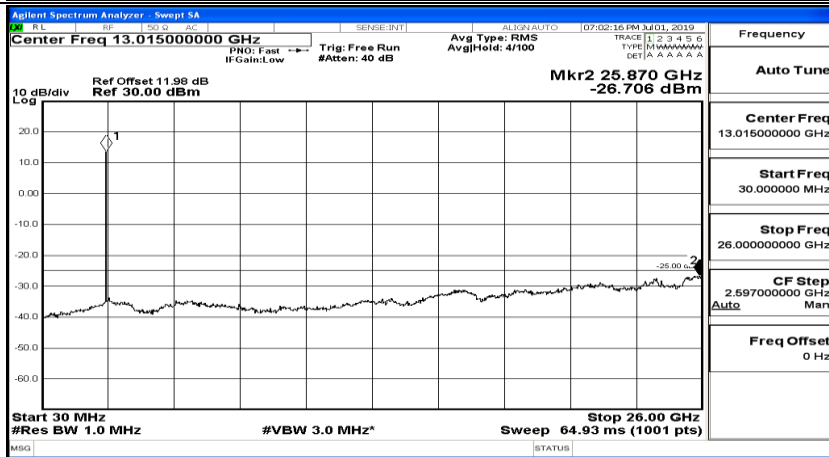

(Channel Bandwidth:20 MHz)_HCH_QPSK_1RB#99