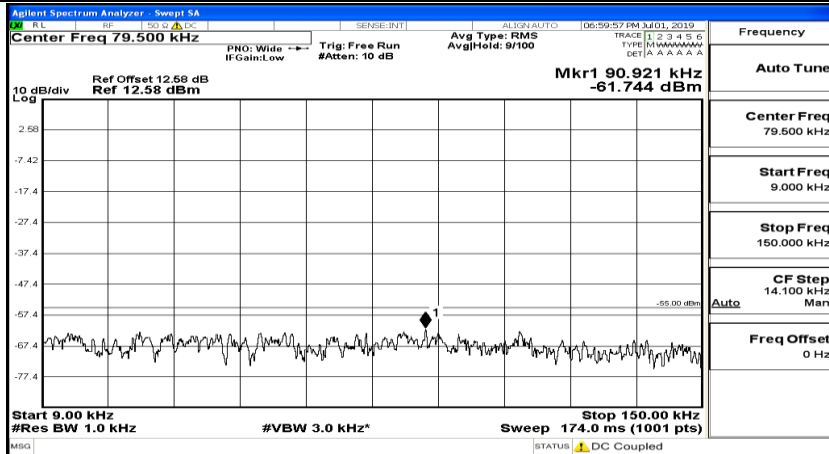

(Channel Bandwidth:20 MHz)_HCH_QPSK_1RB#0

(Channel Bandwidth:20 MHz)_HCH_QPSK_1RB#49

(Channel Bandwidth:20 MHz)_HCH_QPSK_1RB#99

(Channel Bandwidth:20 MHz)_LCH_16QAM_1RB#0

(Channel Bandwidth:20 MHz) LCH_16QAM_1RB#49