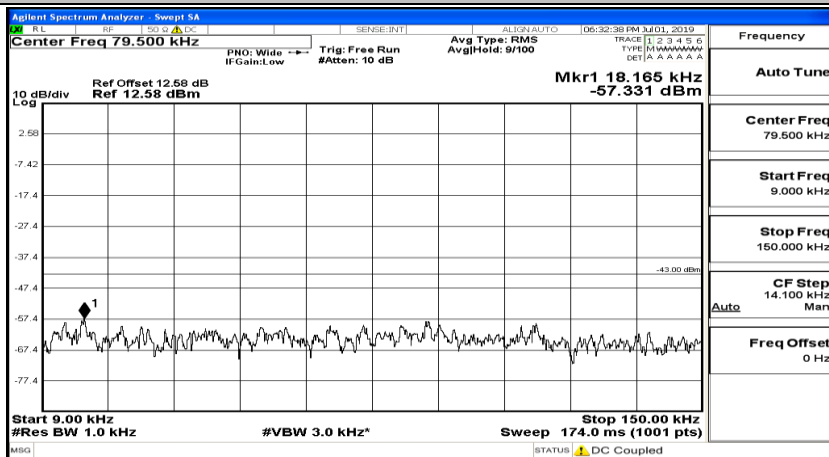

(Channel Bandwidth:20 MHz) LCH_16QAM_1RB#99

(Channel Bandwidth:20 MHz)_MCH_16QAM_1RB#0

(Channel Bandwidth:20 MHz)_MCH_16QAM_1RB#49

(Channel Bandwidth:20 MHz)_MCH_16QAM_1RB#99

(Channel Bandwidth:20 MHz)_HCH_16QAM_1RB#0