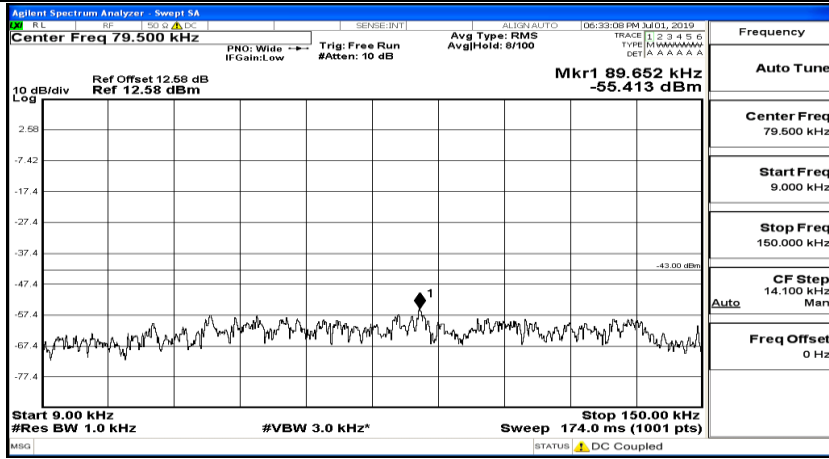

(Channel Bandwidth:20 MHz)_HCH_QPSK_1RB#99