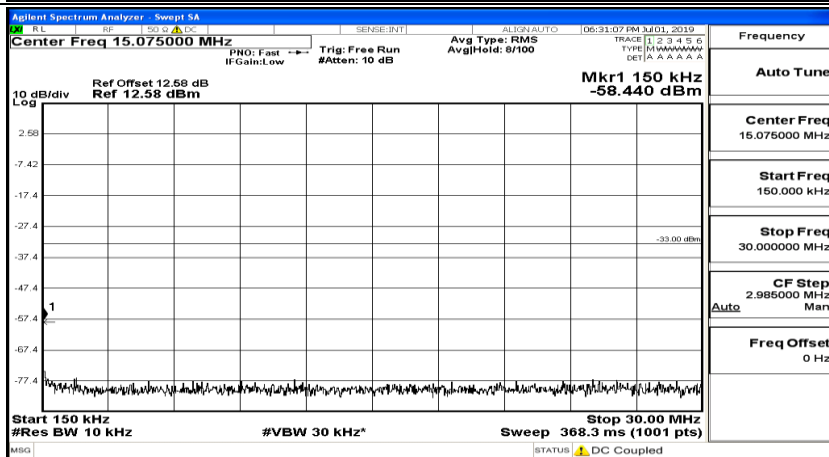

(Channel Bandwidth:20 MHz)_HCH_QPSK_1RB#0

(Channel Bandwidth:20 MHz)_HCH_QPSK_1RB#49

(Channel Bandwidth:20 MHz)_HCH_QPSK_1RB#99

(Channel Bandwidth:20 MHz)_LCH_16QAM_1RB#0

(Channel Bandwidth:20 MHz) LCH_16QAM_1RB#49