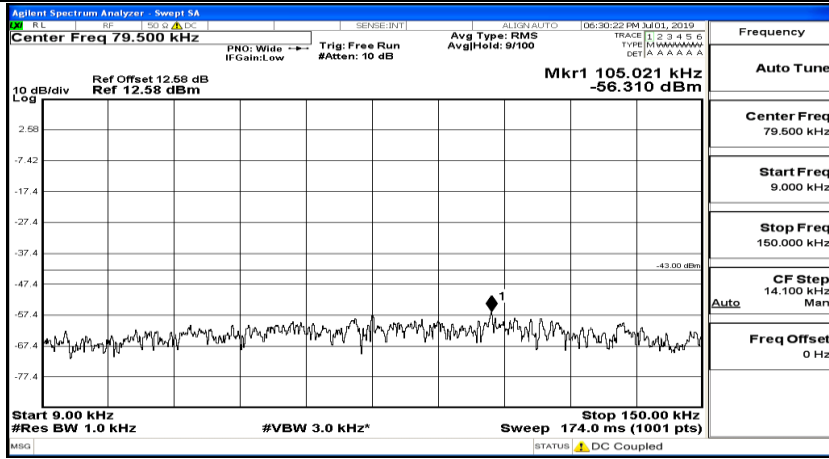

(Channel Bandwidth:20 MHz)_LCH_QPSK_1RB#49