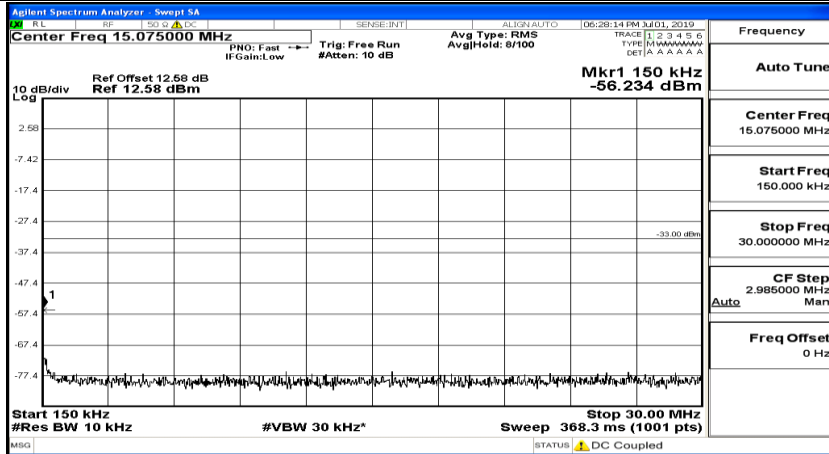

(Channel Bandwidth:15 MHz)_LCH_16QAM_1RB#0

(Channel Bandwidth:15 MHz) LCH_16QAM_1RB#37

(Channel Bandwidth:15 MHz) LCH_16QAM_1RB#74

(Channel Bandwidth:15 MHz)_MCH_16QAM_1RB#0

(Channel Bandwidth:15 MHz)_MCH_16QAM_1RB#37