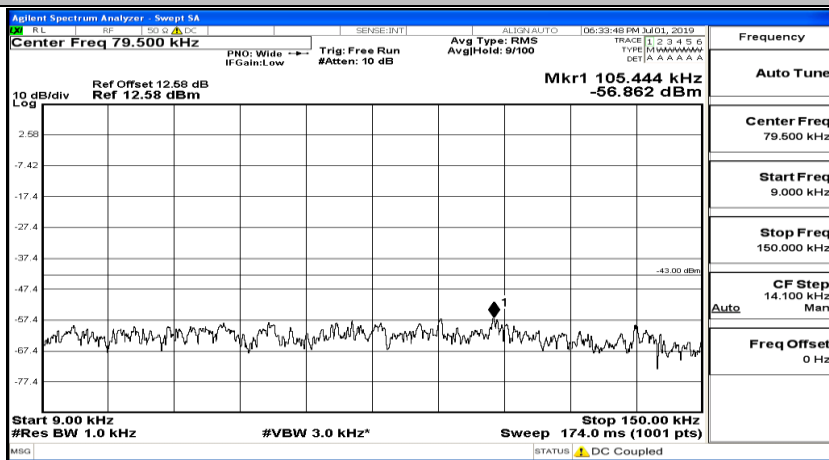

(Channel Bandwidth:20 MHz) _HCH_16QAM_1RB#49