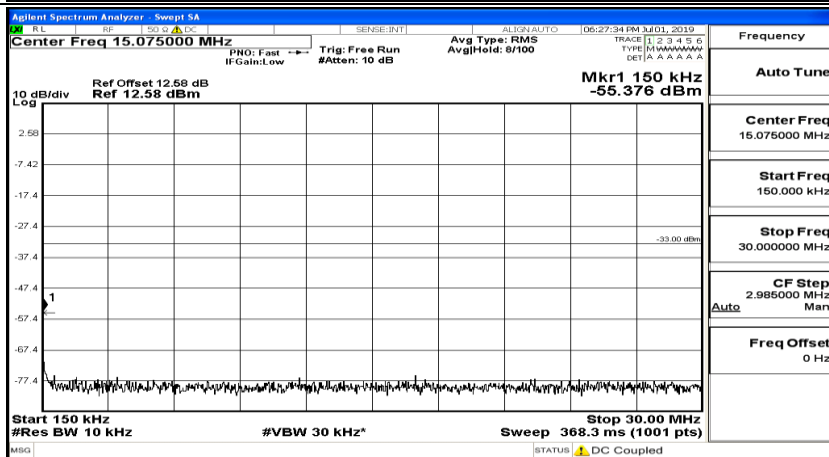

(Channel Bandwidth:15 MHz)_MCH_QPSK_1RB#37