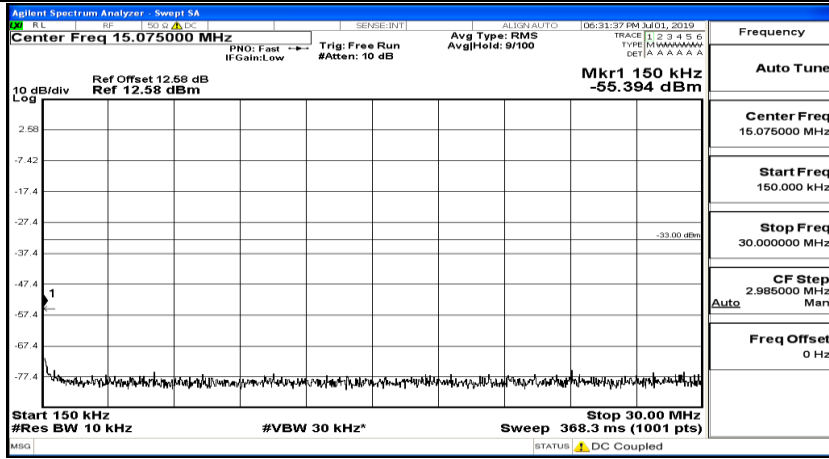

(Channel Bandwidth:20 MHz)_LCH_QPSK_1RB#49

(Channel Bandwidth:20 MHz)_LCH_QPSK_1RB#99

(Channel Bandwidth:20 MHz)_MCH_QPSK_1RB#0

(Channel Bandwidth:20 MHz)_MCH_QPSK_1RB#49

(Channel Bandwidth:20 MHz)_MCH_QPSK_1RB#99