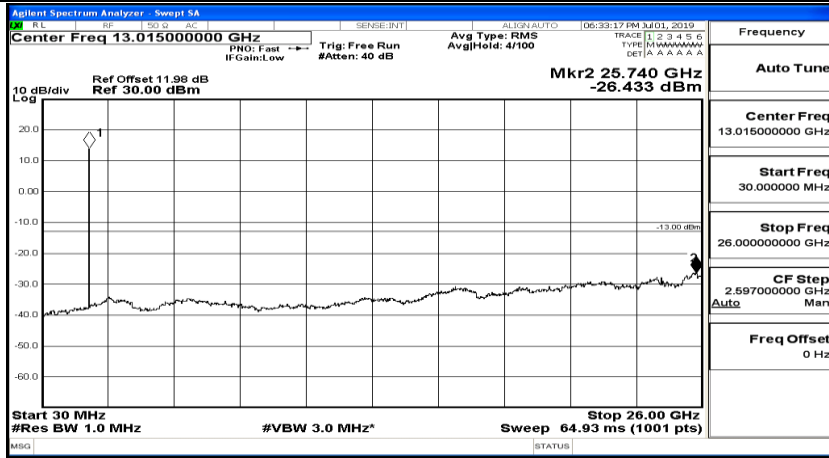

(Channel Bandwidth:20 MHz)_HCH_QPSK_1RB#99