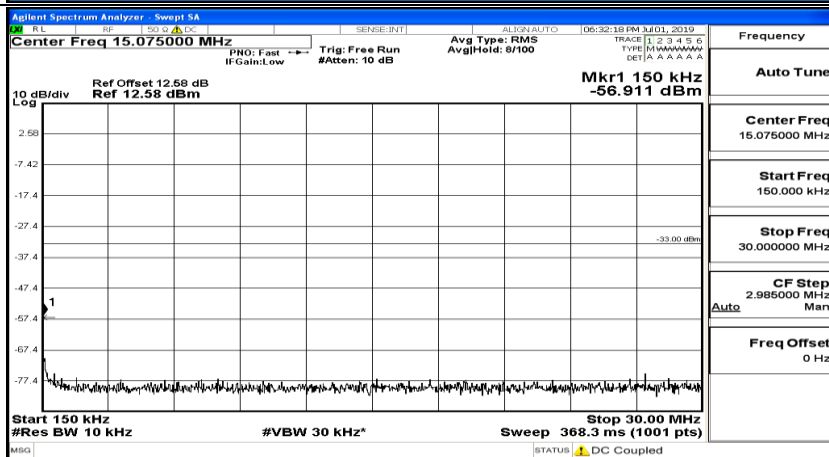

(Channel Bandwidth:20 MHz)_MCH_16QAM_1RB#0

(Channel Bandwidth:20 MHz)_MCH_16QAM_1RB#49