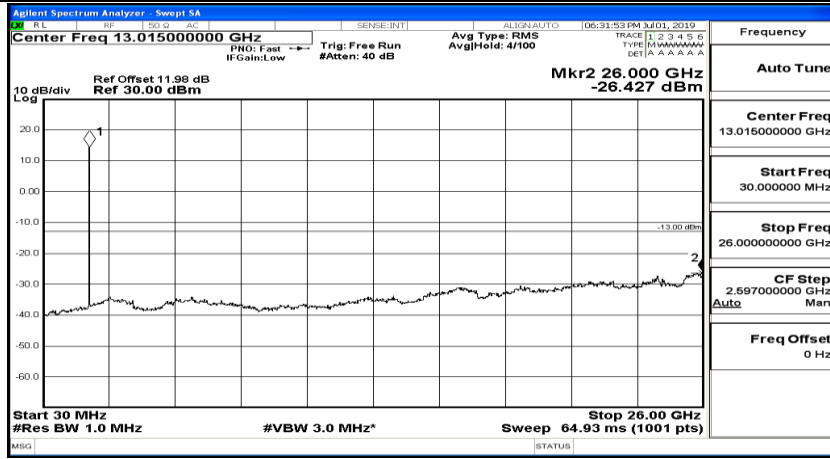

(Channel Bandwidth:20 MHz)_LCH_QPSK_1RB#49

(Channel Bandwidth:20 MHz)_LCH_QPSK_1RB#99

(Channel Bandwidth:20 MHz)_MCH_QPSK_1RB#0

(Channel Bandwidth:20 MHz)_MCH_QPSK_1RB#49

(Channel Bandwidth:20 MHz)_MCH_QPSK_1RB#99