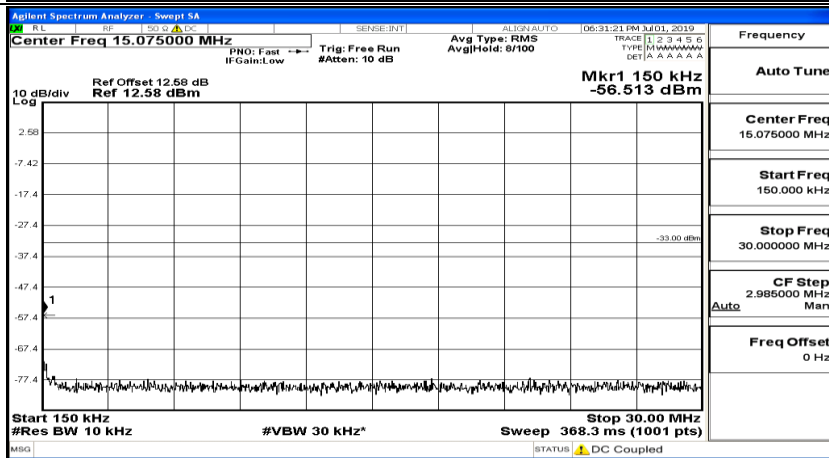

(Channel Bandwidth:20 MHz) LCH_16QAM_1RB#99