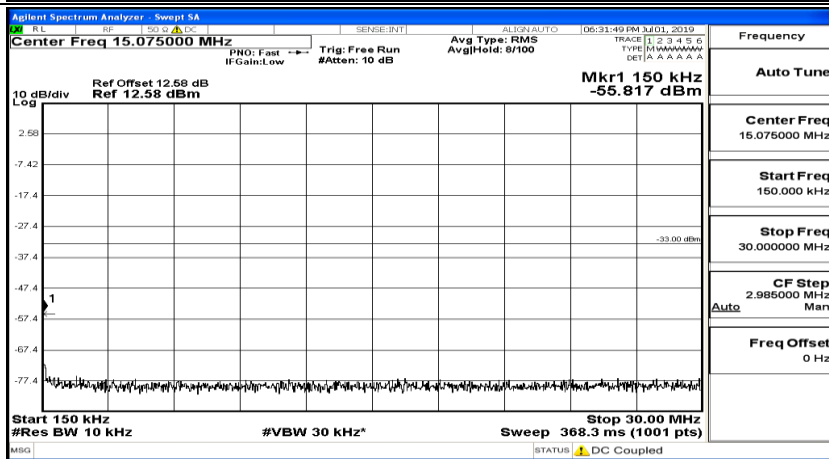

(Channel Bandwidth:20 MHz)_LCH_QPSK_1RB#49

(Channel Bandwidth:20 MHz)_LCH_QPSK_1RB#99

(Channel Bandwidth:20 MHz)_MCH_QPSK_1RB#0

(Channel Bandwidth:20 MHz)_MCH_QPSK_1RB#49

(Channel Bandwidth:20 MHz)_MCH_QPSK_1RB#99