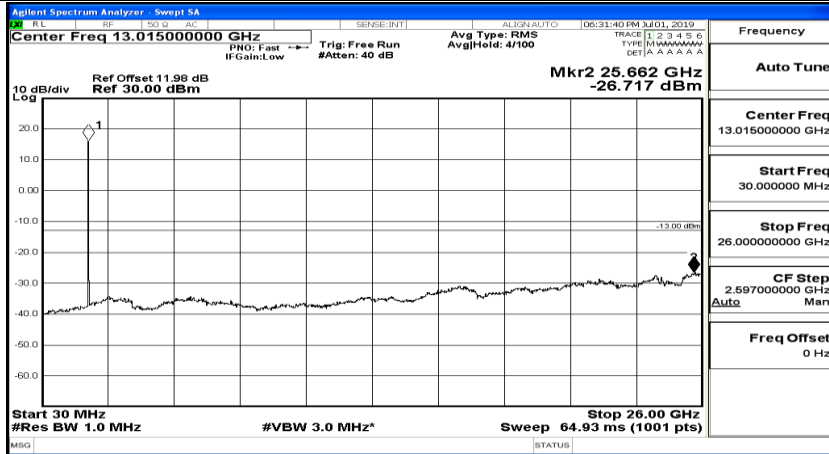

(Channel Bandwidth:20 MHz)_LCH_QPSK_1RB#49

(Channel Bandwidth:20 MHz)_LCH_QPSK_1RB#99

(Channel Bandwidth:20 MHz)_MCH_QPSK_1RB#0

(Channel Bandwidth:20 MHz)_MCH_QPSK_1RB#49

(Channel Bandwidth:20 MHz)_MCH_QPSK_1RB#99