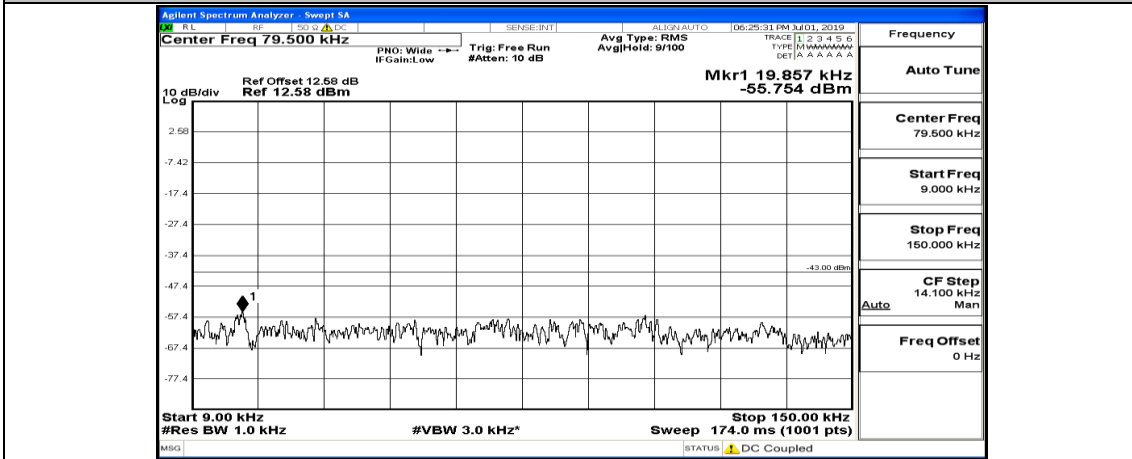

Channel Bandwidth: 10 MHz_HCH_16QAM_1RB#49

Channel Bandwidth: 15 MHz

(Channel Bandwidth:15 MHz)_LCH_QPSK_1RB#0

(Channel Bandwidth:15 MHz)_LCH_QPSK_1RB#37

(Channel Bandwidth:15 MHz)_LCH_QPSK_1RB#74

(Channel Bandwidth:15 MHz)_MCH_QPSK_1RB#0

(Channel Bandwidth:15 MHz)_MCH_QPSK_1RB#37

(Channel Bandwidth:15 MHz)_MCH_QPSK_1RB#74

(Channel Bandwidth:15 MHz)_HCH_QPSK_1RB#0

(Channel Bandwidth:15 MHz)_HCH_QPSK_1RB#37

(Channel Bandwidth:15 MHz)_HCH_QPSK_1RB#74