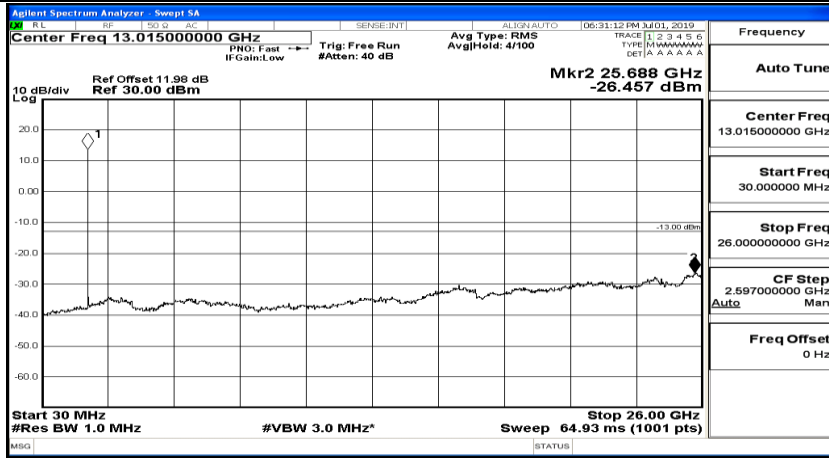

(Channel Bandwidth:20 MHz)_HCH_QPSK_1RB#0

(Channel Bandwidth:20 MHz)_HCH_QPSK_1RB#49

(Channel Bandwidth:20 MHz)_HCH_QPSK_1RB#99

(Channel Bandwidth:20 MHz)_LCH_16QAM_1RB#0

(Channel Bandwidth:20 MHz) LCH_16QAM_1RB#49