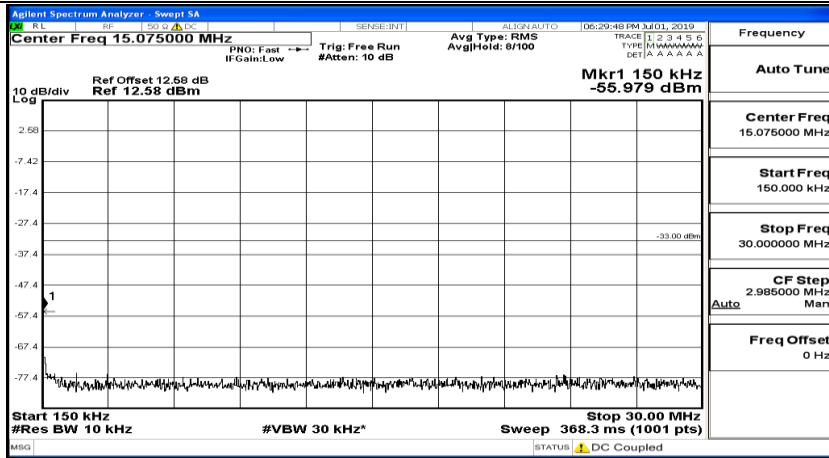

(Channel Bandwidth:15 MHz)_MCH_16QAM_1RB#74

(Channel Bandwidth:15 MHz)_HCH_16QAM_1RB#0

(Channel Bandwidth:15 MHz)_HCH_16QAM_1RB#37

(Channel Bandwidth:15 MHz)_HCH_16QAM_1RB#74

Channel Bandwidth: 20 MHz

(Channel Bandwidth:20 MHz)_LCH_QPSK_1RB#0