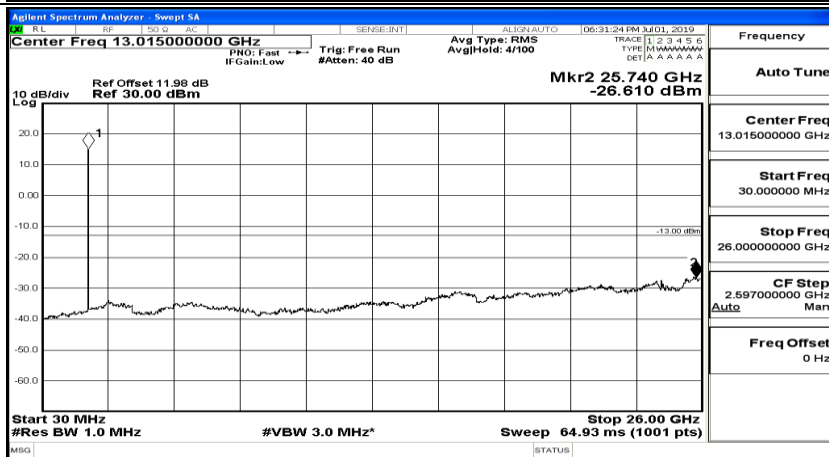

(Channel Bandwidth:20 MHz) LCH_16QAM_1RB#99