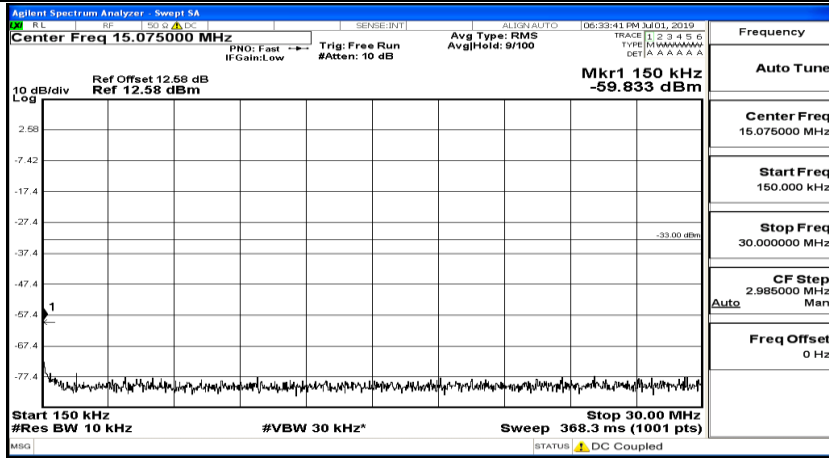

(Channel Bandwidth:20 MHz) LCH_16QAM_1RB#99

(Channel Bandwidth:20 MHz)_MCH_16QAM_1RB#0

(Channel Bandwidth:20 MHz)_MCH_16QAM_1RB#49

(Channel Bandwidth:20 MHz)_MCH_16QAM_1RB#99

(Channel Bandwidth:20 MHz)_HCH_16QAM_1RB#0