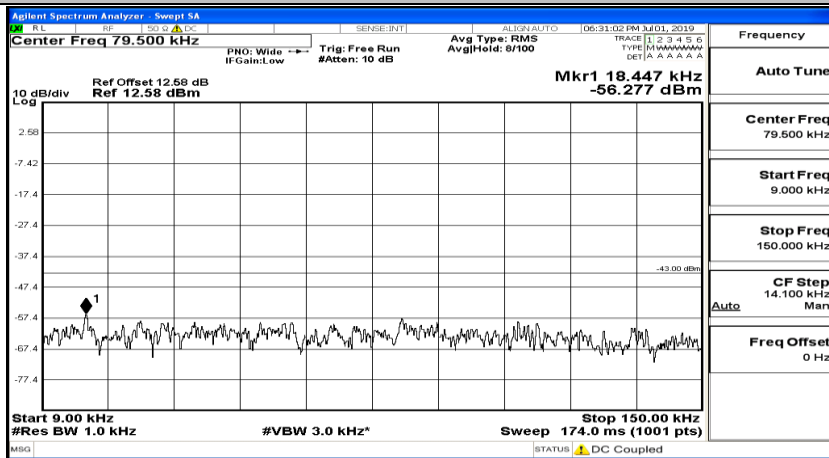

(Channel Bandwidth:20 MHz)_HCH_QPSK_1RB#0

(Channel Bandwidth:20 MHz)_HCH_QPSK_1RB#49

(Channel Bandwidth:20 MHz)_HCH_QPSK_1RB#99

(Channel Bandwidth:20 MHz)_LCH_16QAM_1RB#0

(Channel Bandwidth:20 MHz) LCH_16QAM_1RB#49