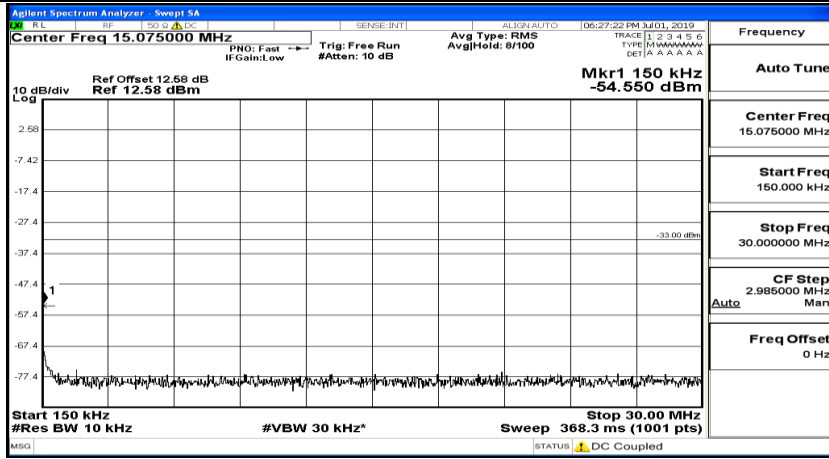

Channel Bandwidth: 10 MHz_HCH_16QAM_1RB#49

Channel Bandwidth: 15 MHz

(Channel Bandwidth:15 MHz)_LCH_QPSK_1RB#0

(Channel Bandwidth:15 MHz)_LCH_QPSK_1RB#37

(Channel Bandwidth:15 MHz)_LCH_QPSK_1RB#74

(Channel Bandwidth:15 MHz)_MCH_QPSK_1RB#0

(Channel Bandwidth:15 MHz)_MCH_QPSK_1RB#37

(Channel Bandwidth:15 MHz)_MCH_QPSK_1RB#74

(Channel Bandwidth:15 MHz)_HCH_QPSK_1RB#0

(Channel Bandwidth:15 MHz)_HCH_QPSK_1RB#37

(Channel Bandwidth:15 MHz)_HCH_QPSK_1RB#74