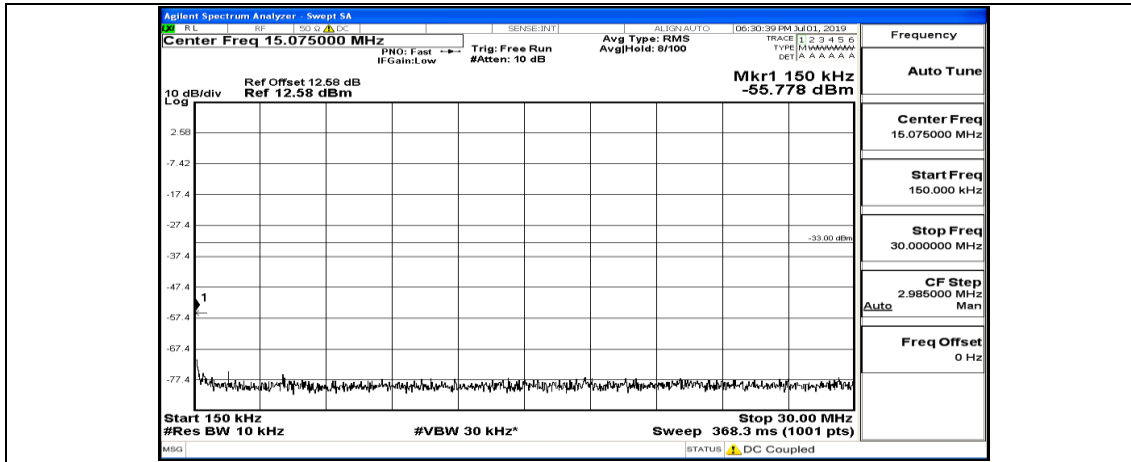

(Channel Bandwidth:20 MHz)_MCH_QPSK_1RB#0