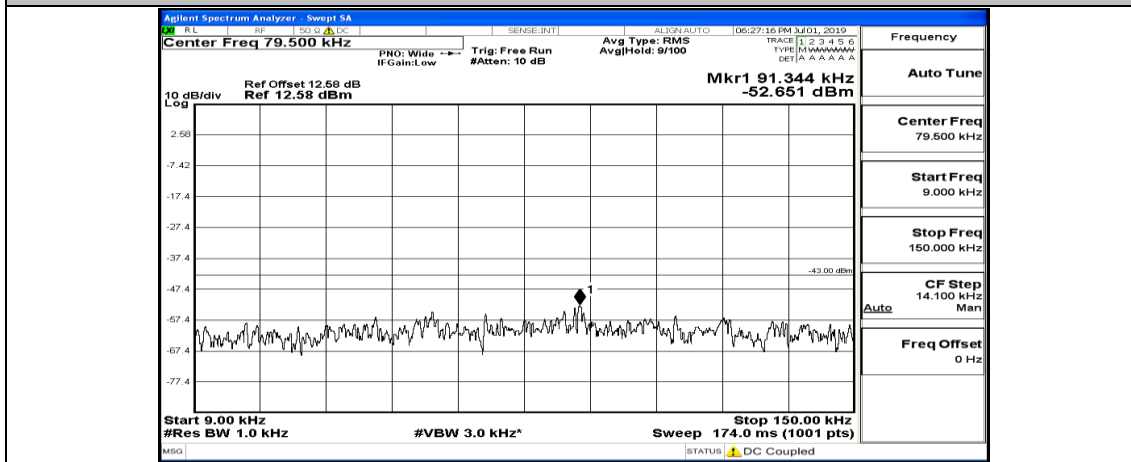

Channel Bandwidth: 10 MHz_HCH_16QAM_1RB#49

Channel Bandwidth: 15 MHz

(Channel Bandwidth:15 MHz)_LCH_QPSK_1RB#0

(Channel Bandwidth:15 MHz)_LCH_QPSK_1RB#37

(Channel Bandwidth:15 MHz)_LCH_QPSK_1RB#74

(Channel Bandwidth:15 MHz)_MCH_QPSK_1RB#0

(Channel Bandwidth:15 MHz)_MCH_QPSK_1RB#37

(Channel Bandwidth:15 MHz)_MCH_QPSK_1RB#74

(Channel Bandwidth:15 MHz)_HCH_QPSK_1RB#0

(Channel Bandwidth:15 MHz)_HCH_QPSK_1RB#37

(Channel Bandwidth:15 MHz)_HCH_QPSK_1RB#74