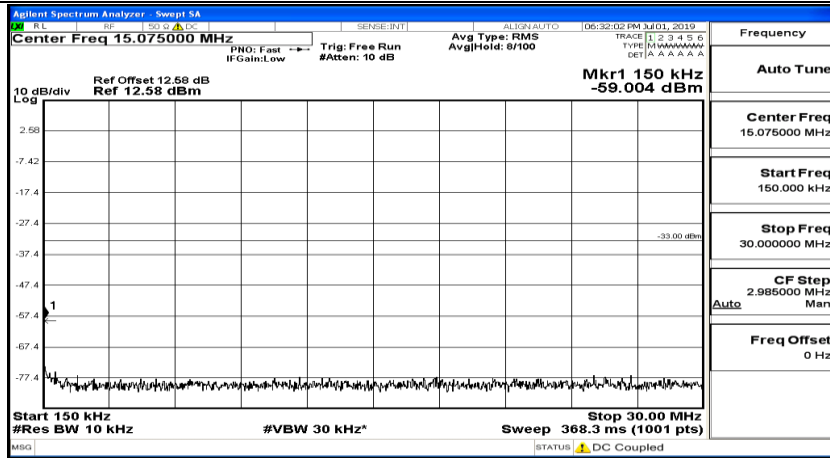

(Channel Bandwidth:20 MHz)_LCH_QPSK_1RB#49

(Channel Bandwidth:20 MHz)_LCH_QPSK_1RB#99

(Channel Bandwidth:20 MHz)_MCH_QPSK_1RB#0

(Channel Bandwidth:20 MHz)_MCH_QPSK_1RB#49

(Channel Bandwidth:20 MHz)_MCH_QPSK_1RB#99