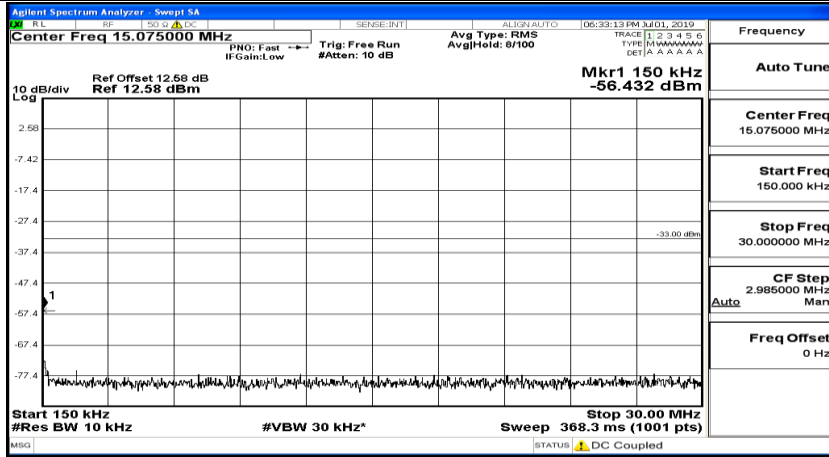

(Channel Bandwidth:20 MHz)_HCH_QPSK_1RB#99