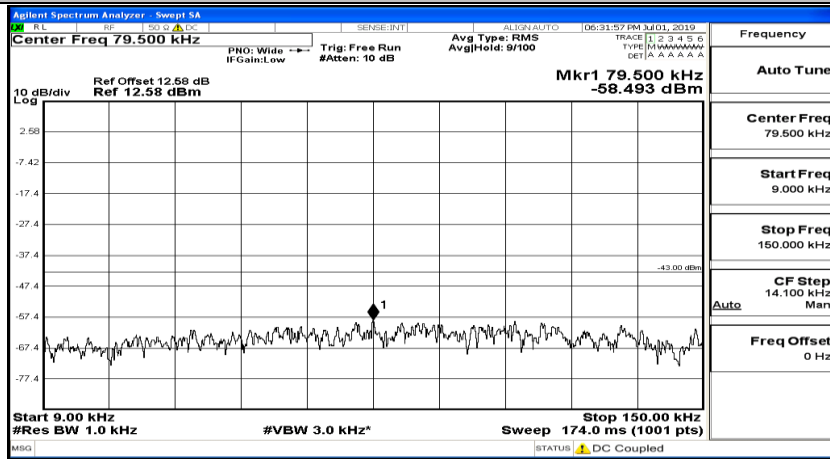

(Channel Bandwidth:20 MHz)_LCH_QPSK_1RB#49

(Channel Bandwidth:20 MHz)_LCH_QPSK_1RB#99

(Channel Bandwidth:20 MHz)_MCH_QPSK_1RB#0

(Channel Bandwidth:20 MHz)_MCH_QPSK_1RB#49

(Channel Bandwidth:20 MHz)_MCH_QPSK_1RB#99