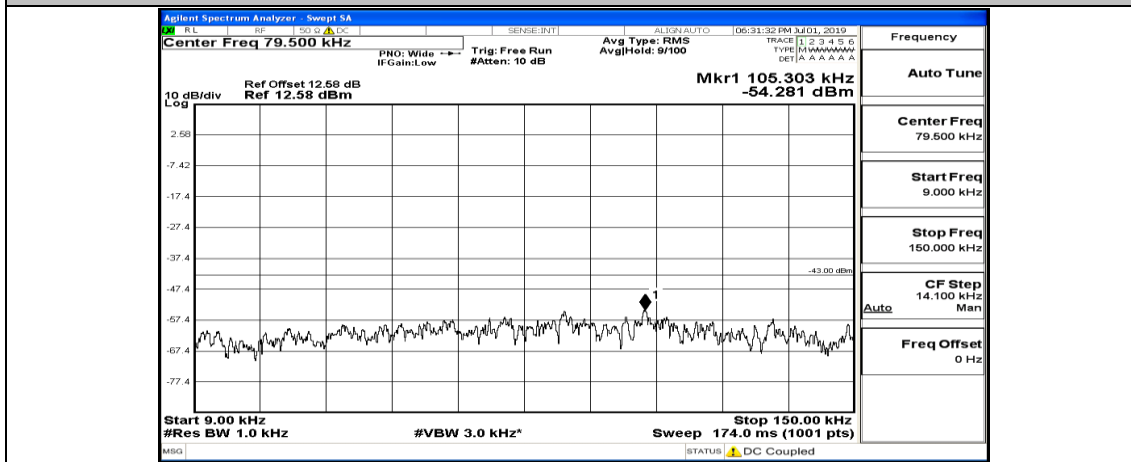

(Channel Bandwidth:20 MHz)_LCH_QPSK_1RB#49

(Channel Bandwidth:20 MHz)_LCH_QPSK_1RB#99

(Channel Bandwidth:20 MHz)_MCH_QPSK_1RB#0

(Channel Bandwidth:20 MHz)_MCH_QPSK_1RB#49

(Channel Bandwidth:20 MHz)_MCH_QPSK_1RB#99