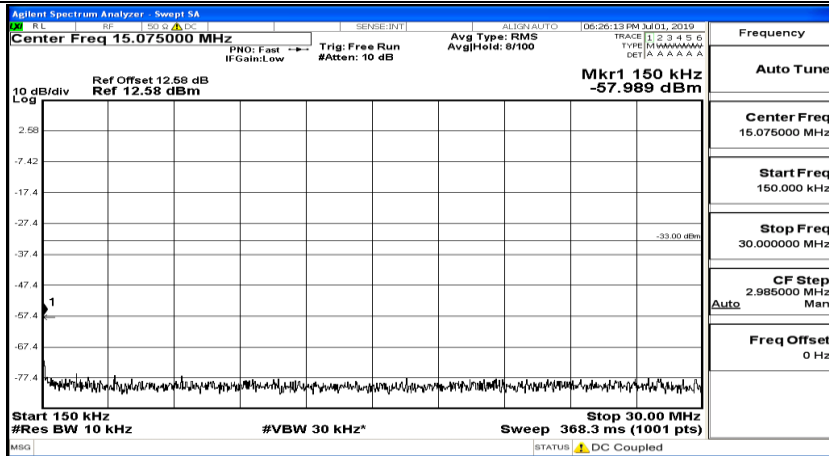

Channel Bandwidth: 10 MHz_HCH_16QAM_1RB#49

Channel Bandwidth: 15 MHz

(Channel Bandwidth:15 MHz)_LCH_QPSK_1RB#0

(Channel Bandwidth:15 MHz)_LCH_QPSK_1RB#37

(Channel Bandwidth:15 MHz)_LCH_QPSK_1RB#74

(Channel Bandwidth:15 MHz)_MCH_QPSK_1RB#0