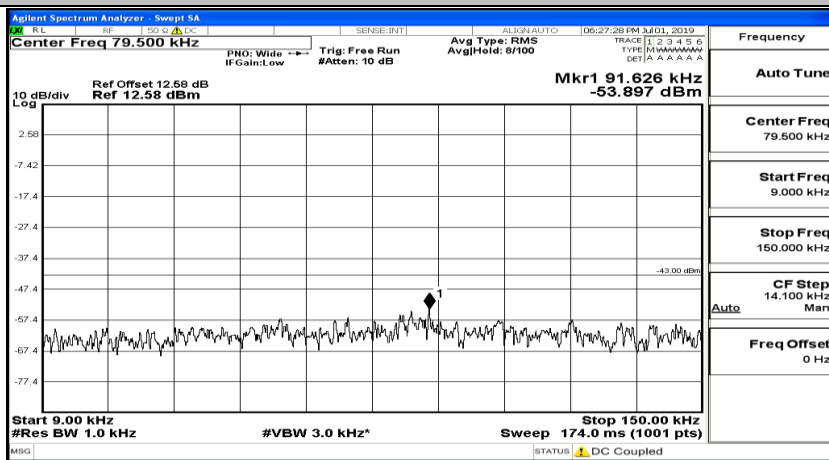

(Channel Bandwidth:15 MHz)_MCH_QPSK_1RB#37