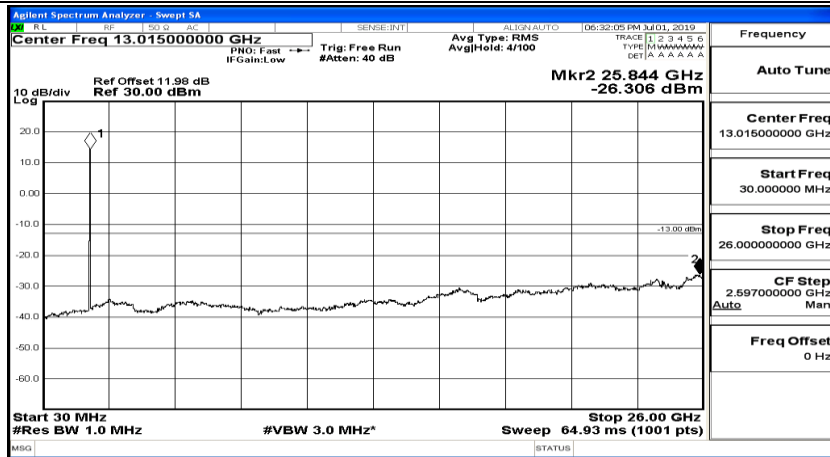

(Channel Bandwidth:20 MHz)_LCH_QPSK_1RB#49

(Channel Bandwidth:20 MHz)_LCH_QPSK_1RB#99

(Channel Bandwidth:20 MHz)_MCH_QPSK_1RB#0

(Channel Bandwidth:20 MHz)_MCH_QPSK_1RB#49

(Channel Bandwidth:20 MHz)_MCH_QPSK_1RB#99