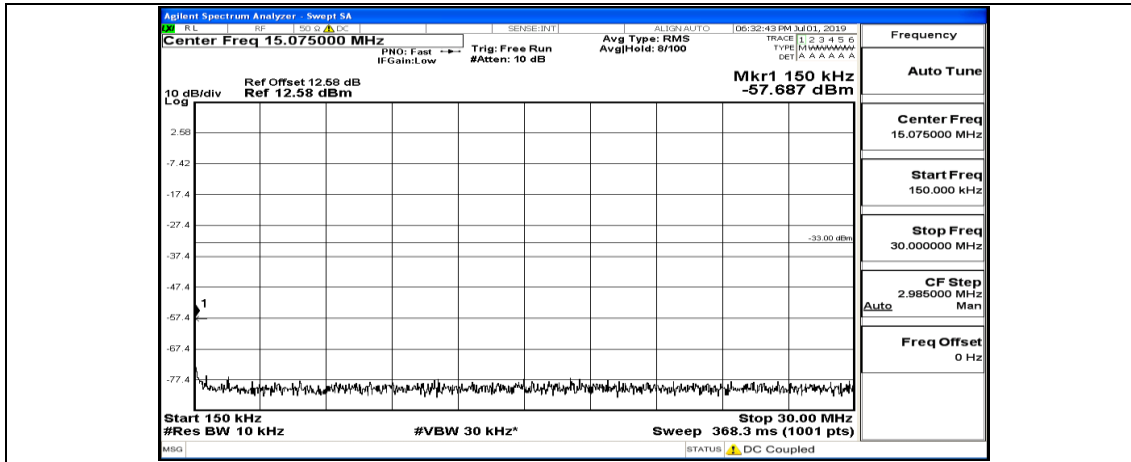

(Channel Bandwidth:20 MHz) LCH_16QAM_1RB#99

(Channel Bandwidth:20 MHz)_MCH_16QAM_1RB#0

(Channel Bandwidth:20 MHz)_MCH_16QAM_1RB#49

(Channel Bandwidth:20 MHz)_MCH_16QAM_1RB#99

(Channel Bandwidth:20 MHz)_HCH_16QAM_1RB#0