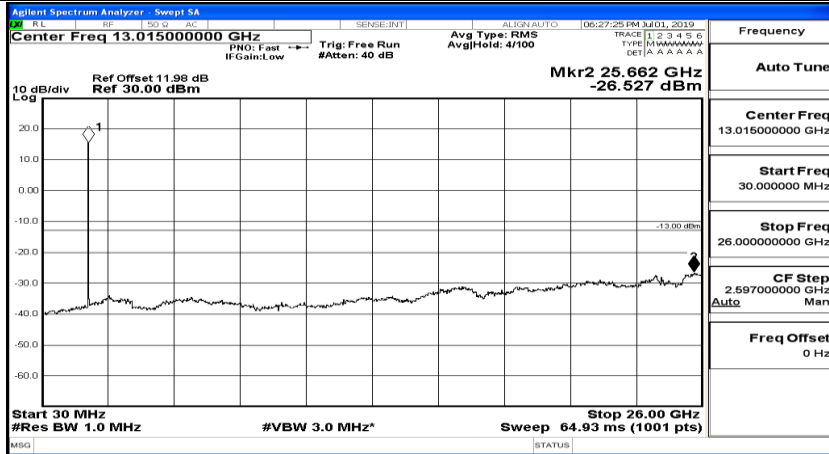

Channel Bandwidth: 10 MHz_HCH_16QAM_1RB#49

Channel Bandwidth: 15 MHz

(Channel Bandwidth:15 MHz)_LCH_QPSK_1RB#0

(Channel Bandwidth:15 MHz)_LCH_QPSK_1RB#37

(Channel Bandwidth:15 MHz)_LCH_QPSK_1RB#74

(Channel Bandwidth:15 MHz)_MCH_QPSK_1RB#0