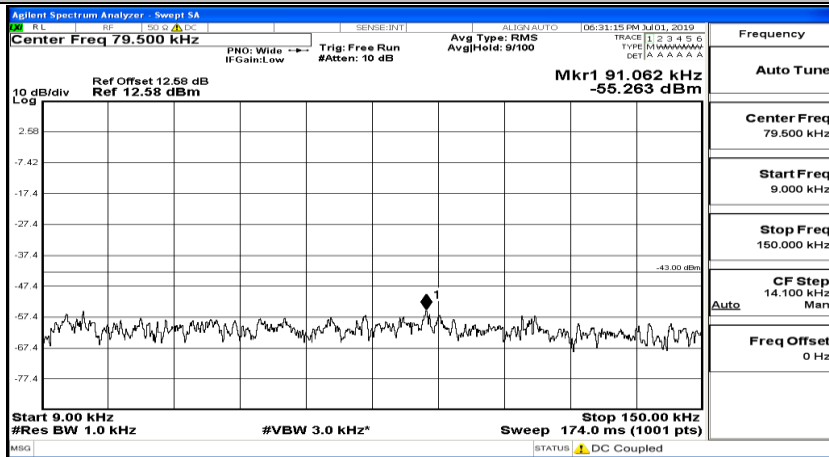

(Channel Bandwidth:20 MHz) LCH_16QAM_1RB#99