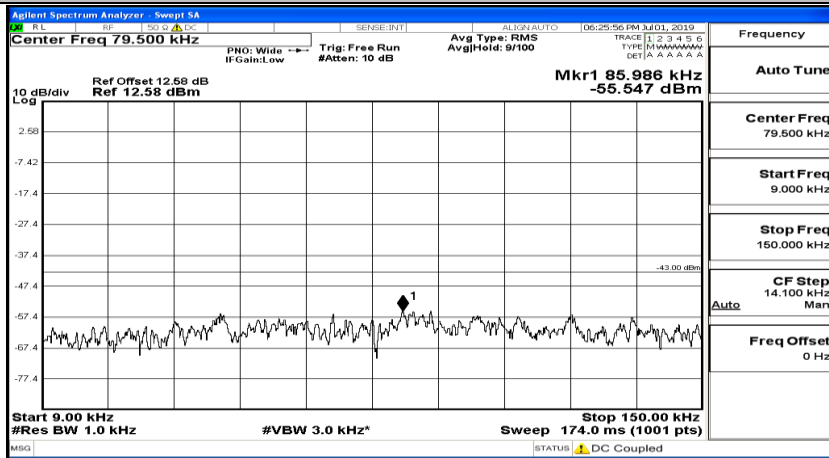

Channel Bandwidth: 10 MHz_HCH_16QAM_1RB#49

Channel Bandwidth: 15 MHz

(Channel Bandwidth:15 MHz)_LCH_QPSK_1RB#0

(Channel Bandwidth:15 MHz)_LCH_QPSK_1RB#37

(Channel Bandwidth:15 MHz)_LCH_QPSK_1RB#74

(Channel Bandwidth:15 MHz)_MCH_QPSK_1RB#0