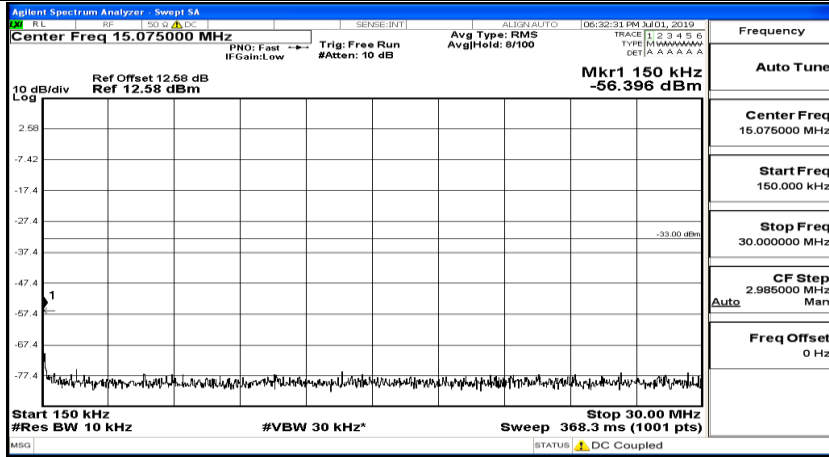

(Channel Bandwidth:20 MHz)_MCH_16QAM_1RB#99