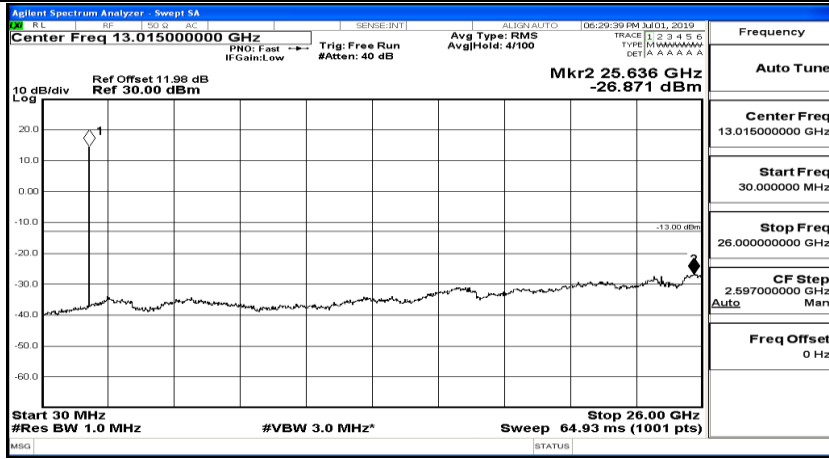

(Channel Bandwidth:15 MHz)_MCH_16QAM_1RB#74

(Channel Bandwidth:15 MHz)_HCH_16QAM_1RB#0

(Channel Bandwidth:15 MHz)_HCH_16QAM_1RB#37

(Channel Bandwidth:15 MHz)_HCH_16QAM_1RB#74

Channel Bandwidth: 20 MHz

(Channel Bandwidth:20 MHz)_LCH_QPSK_1RB#0