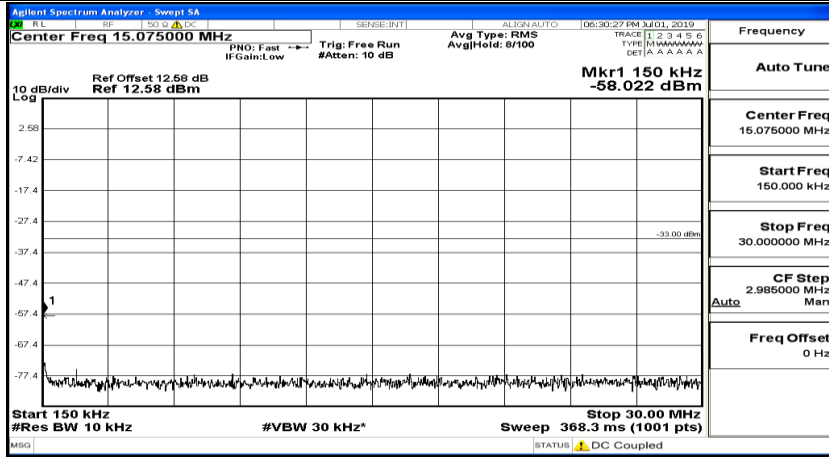

(Channel Bandwidth:20 MHz)_LCH_QPSK_1RB#99