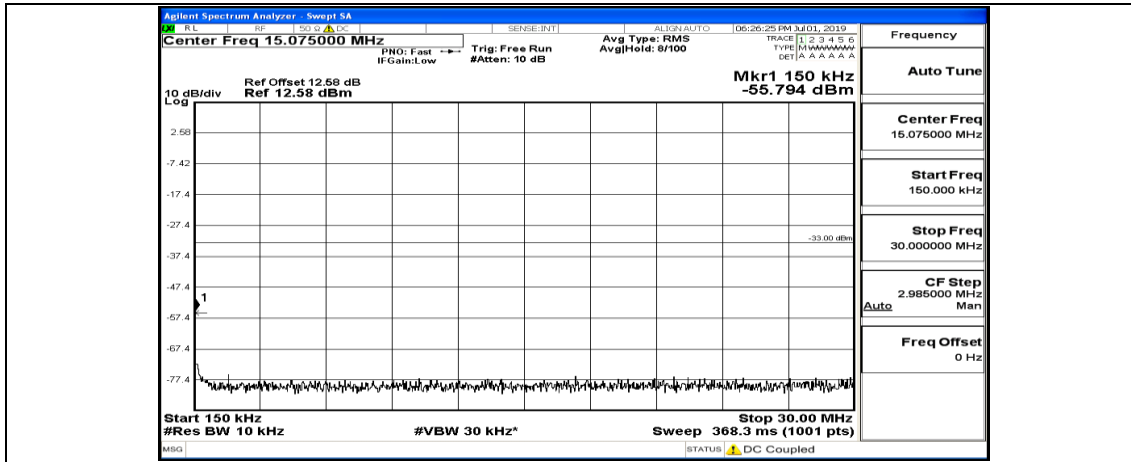

Channel Bandwidth: 10 MHz_HCH_16QAM_1RB#49

Channel Bandwidth: 15 MHz

(Channel Bandwidth:15 MHz)_LCH_QPSK_1RB#0

(Channel Bandwidth:15 MHz)_LCH_QPSK_1RB#37

(Channel Bandwidth:15 MHz)_LCH_QPSK_1RB#74

(Channel Bandwidth:15 MHz)_MCH_QPSK_1RB#0

(Channel Bandwidth:15 MHz)_MCH_QPSK_1RB#37

(Channel Bandwidth:15 MHz)_MCH_QPSK_1RB#74

(Channel Bandwidth:15 MHz)_HCH_QPSK_1RB#0

(Channel Bandwidth:15 MHz)_HCH_QPSK_1RB#37

(Channel Bandwidth:15 MHz)_HCH_QPSK_1RB#74