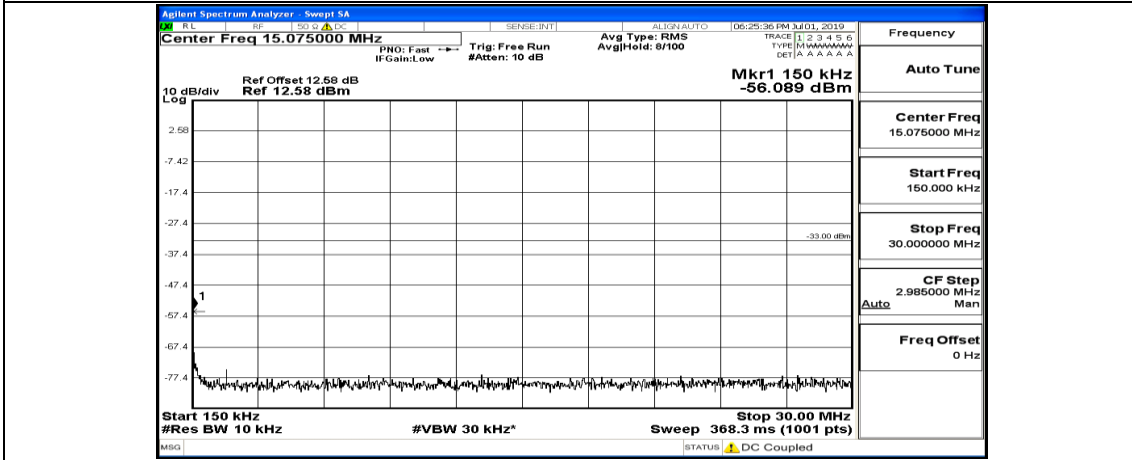

Channel Bandwidth: 10 MHz_HCH_16QAM_1RB#49

Channel Bandwidth: 15 MHz

(Channel Bandwidth:15 MHz)_LCH_QPSK_1RB#0

(Channel Bandwidth:15 MHz)_LCH_QPSK_1RB#37

(Channel Bandwidth:15 MHz)_LCH_QPSK_1RB#74

(Channel Bandwidth:15 MHz)_MCH_QPSK_1RB#0

(Channel Bandwidth:15 MHz)_MCH_QPSK_1RB#37

(Channel Bandwidth:15 MHz)_MCH_QPSK_1RB#74

(Channel Bandwidth:15 MHz)_HCH_QPSK_1RB#0

(Channel Bandwidth:15 MHz)_HCH_QPSK_1RB#37

(Channel Bandwidth:15 MHz)_HCH_QPSK_1RB#74