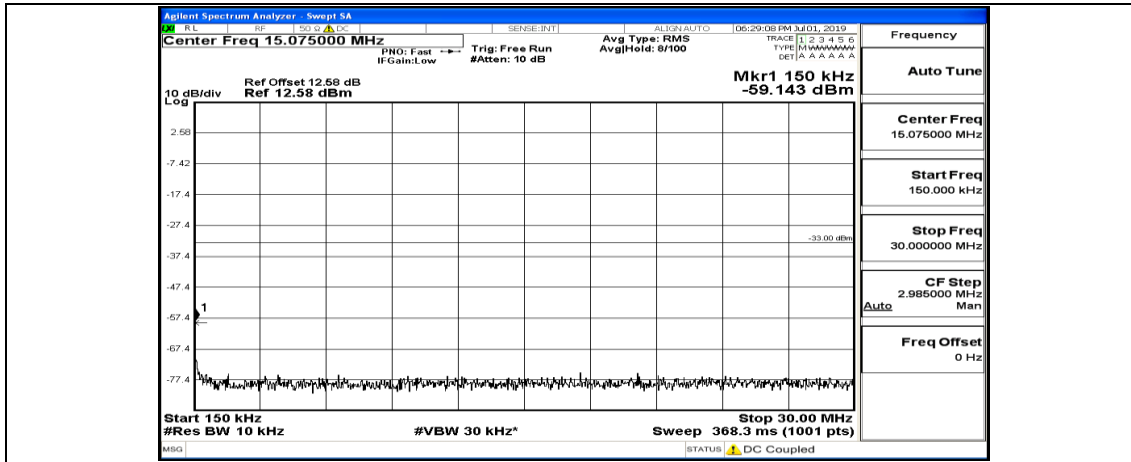

(Channel Bandwidth:15 MHz)_MCH_QPSK_1RB#37

(Channel Bandwidth:15 MHz)_MCH_QPSK_1RB#74

(Channel Bandwidth:15 MHz)_HCH_QPSK_1RB#0

(Channel Bandwidth:15 MHz)_HCH_QPSK_1RB#37

(Channel Bandwidth:15 MHz)_HCH_QPSK_1RB#74

(Channel Bandwidth:15 MHz)_LCH_16QAM_1RB#0

(Channel Bandwidth:15 MHz) LCH_16QAM_1RB#37

(Channel Bandwidth:15 MHz) LCH_16QAM_1RB#74

(Channel Bandwidth:15 MHz)_MCH_16QAM_1RB#0

(Channel Bandwidth:15 MHz)_MCH_16QAM_1RB#37