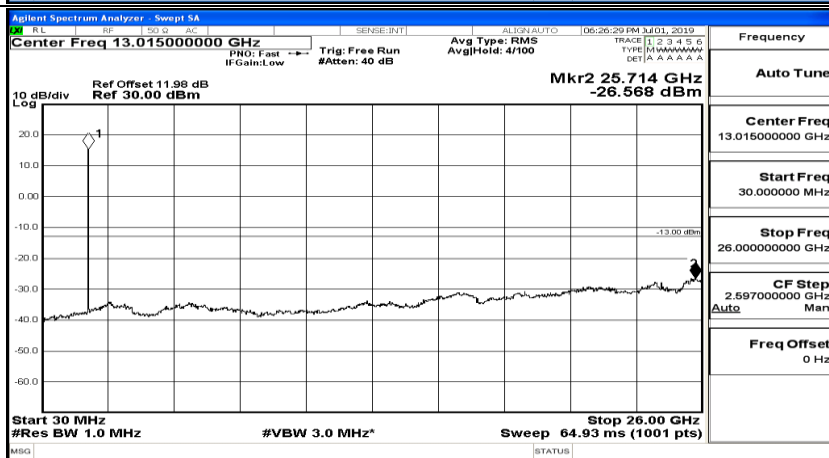

Channel Bandwidth: 10 MHz_HCH_16QAM_1RB#49

Channel Bandwidth: 15 MHz

(Channel Bandwidth:15 MHz)_LCH_QPSK_1RB#0

(Channel Bandwidth:15 MHz)_LCH_QPSK_1RB#37

(Channel Bandwidth:15 MHz)_LCH_QPSK_1RB#74

(Channel Bandwidth:15 MHz)_MCH_QPSK_1RB#0

(Channel Bandwidth:15 MHz)_MCH_QPSK_1RB#37

(Channel Bandwidth:15 MHz)_MCH_QPSK_1RB#74

(Channel Bandwidth:15 MHz)_HCH_QPSK_1RB#0

(Channel Bandwidth:15 MHz)_HCH_QPSK_1RB#37

(Channel Bandwidth:15 MHz)_HCH_QPSK_1RB#74