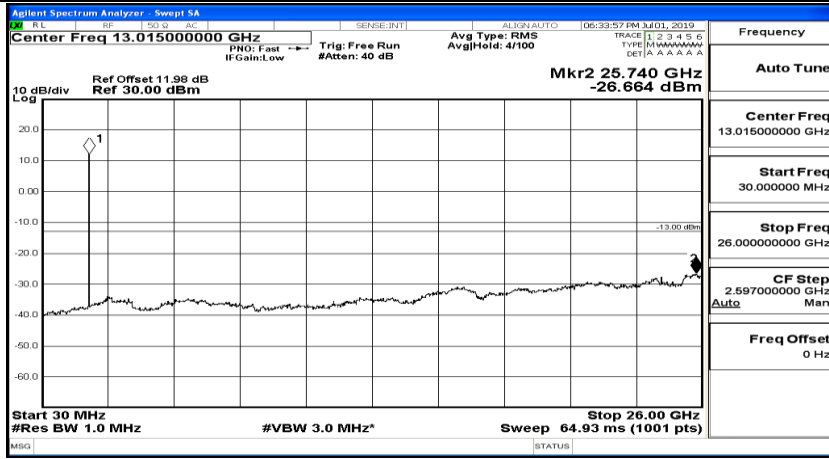

(Channel Bandwidth:20 MHz)_HCH_16QAM_1RB#99