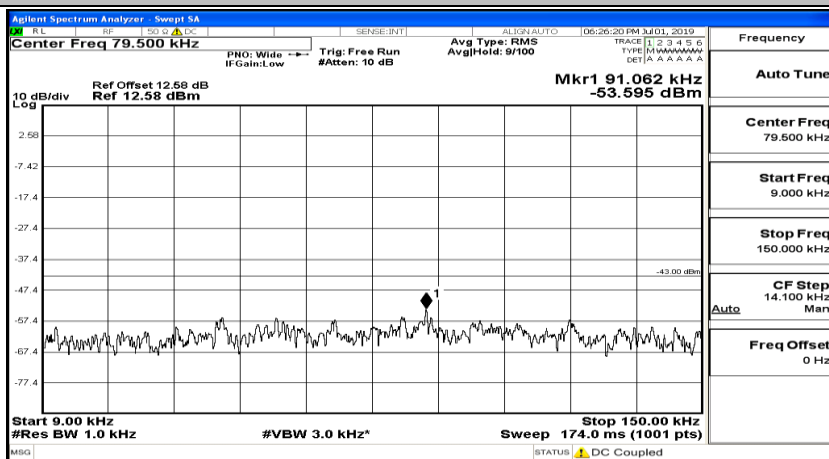

Channel Bandwidth: 10 MHz_HCH_16QAM_1RB#49

Channel Bandwidth: 15 MHz

(Channel Bandwidth:15 MHz)_LCH_QPSK_1RB#0

(Channel Bandwidth:15 MHz)_LCH_QPSK_1RB#37

(Channel Bandwidth:15 MHz)_LCH_QPSK_1RB#74

(Channel Bandwidth:15 MHz)_MCH_QPSK_1RB#0