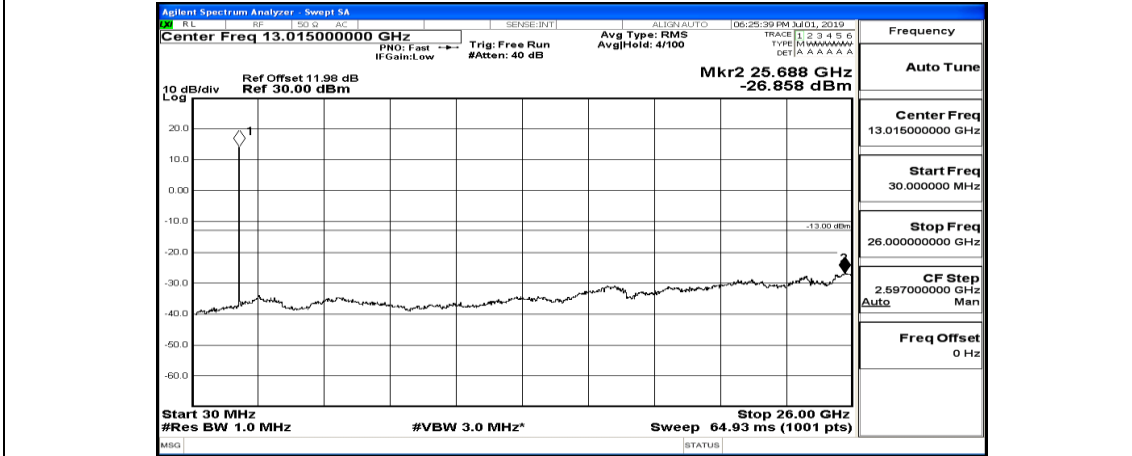

Channel Bandwidth: 10 MHz_HCH_16QAM_1RB#49

Channel Bandwidth: 15 MHz

(Channel Bandwidth:15 MHz)_LCH_QPSK_1RB#0

(Channel Bandwidth:15 MHz)_LCH_QPSK_1RB#37

(Channel Bandwidth:15 MHz)_LCH_QPSK_1RB#74

(Channel Bandwidth:15 MHz)_MCH_QPSK_1RB#0

(Channel Bandwidth:15 MHz)_MCH_QPSK_1RB#37

(Channel Bandwidth:15 MHz)_MCH_QPSK_1RB#74

(Channel Bandwidth:15 MHz)_HCH_QPSK_1RB#0

(Channel Bandwidth:15 MHz)_HCH_QPSK_1RB#37

(Channel Bandwidth:15 MHz)_HCH_QPSK_1RB#74