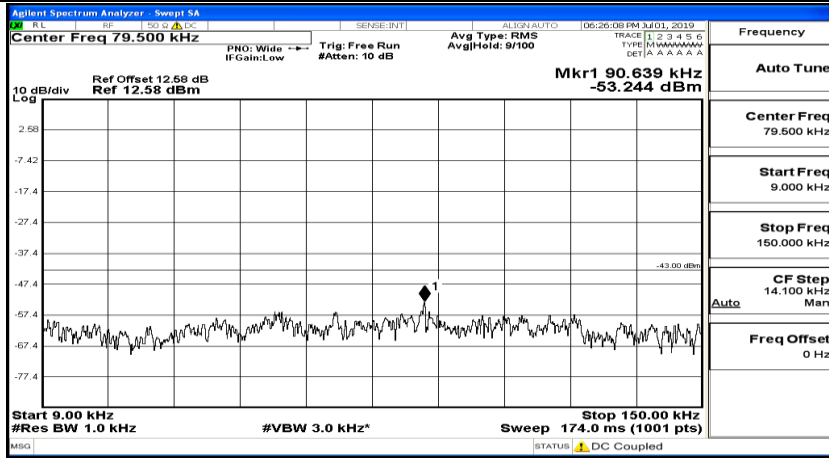

Channel Bandwidth: 10 MHz_HCH_16QAM_1RB#49

Channel Bandwidth: 15 MHz

(Channel Bandwidth:15 MHz)_LCH_QPSK_1RB#0

(Channel Bandwidth:15 MHz)_LCH_QPSK_1RB#37

(Channel Bandwidth:15 MHz)_LCH_QPSK_1RB#74

(Channel Bandwidth:15 MHz)_MCH_QPSK_1RB#0