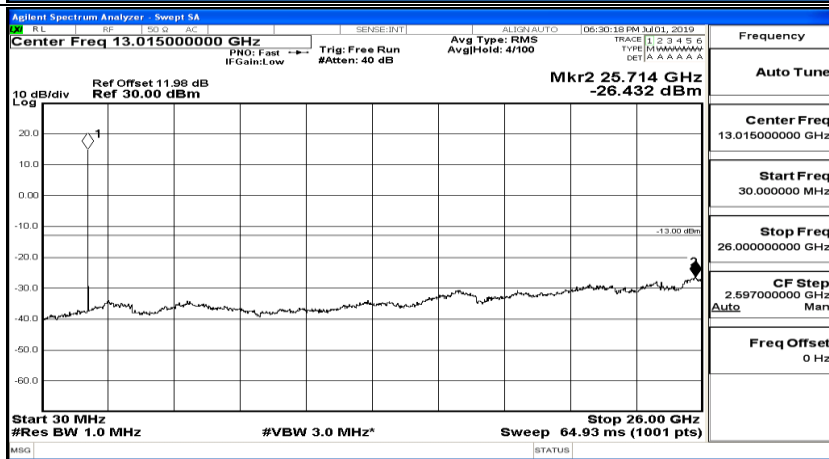

(Channel Bandwidth:15 MHz)_MCH_16QAM_1RB#74

(Channel Bandwidth:15 MHz)_HCH_16QAM_1RB#0

(Channel Bandwidth:15 MHz)_HCH_16QAM_1RB#37

(Channel Bandwidth:15 MHz)_HCH_16QAM_1RB#74

Channel Bandwidth: 20 MHz

(Channel Bandwidth:20 MHz)_LCH_QPSK_1RB#0