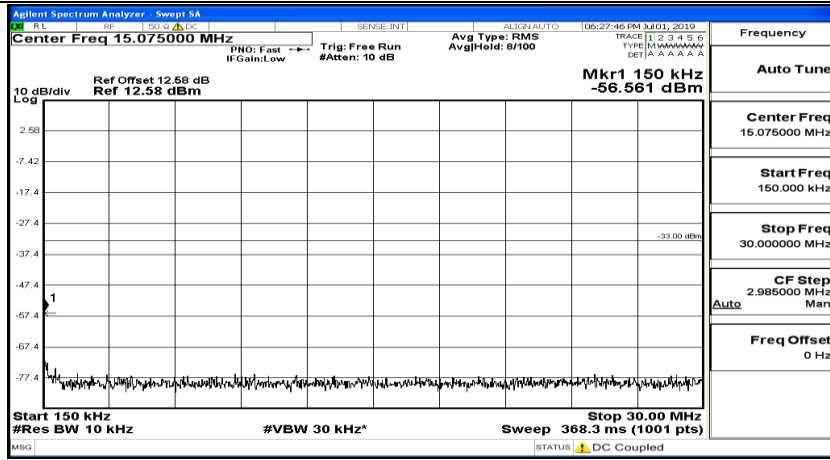

Channel Bandwidth: 10 MHz_HCH_16QAM_1RB#49

Channel Bandwidth: 15 MHz

(Channel Bandwidth:15 MHz)_LCH_QPSK_1RB#0

(Channel Bandwidth:15 MHz)_LCH_QPSK_1RB#37

(Channel Bandwidth:15 MHz)_LCH_QPSK_1RB#74

(Channel Bandwidth:15 MHz)_MCH_QPSK_1RB#0

(Channel Bandwidth:15 MHz)_MCH_QPSK_1RB#37

(Channel Bandwidth:15 MHz)_MCH_QPSK_1RB#74

(Channel Bandwidth:15 MHz)_HCH_QPSK_1RB#0

(Channel Bandwidth:15 MHz)_HCH_QPSK_1RB#37

(Channel Bandwidth:15 MHz)_HCH_QPSK_1RB#74