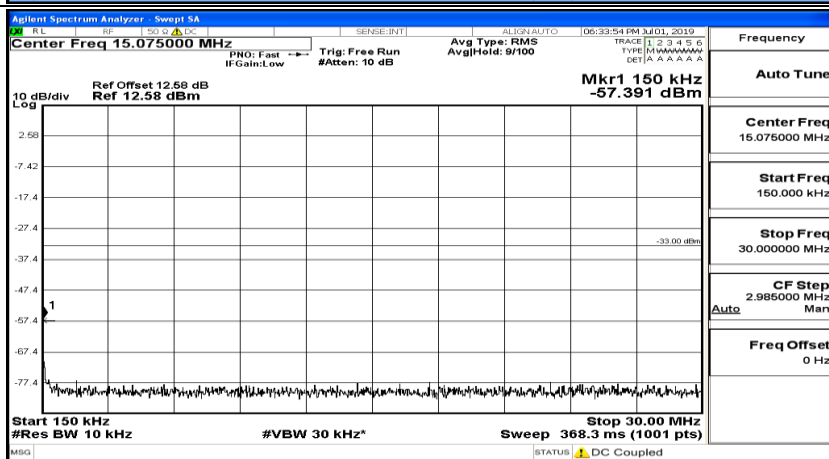

(Channel Bandwidth:20 MHz) _HCH_16QAM_1RB#49