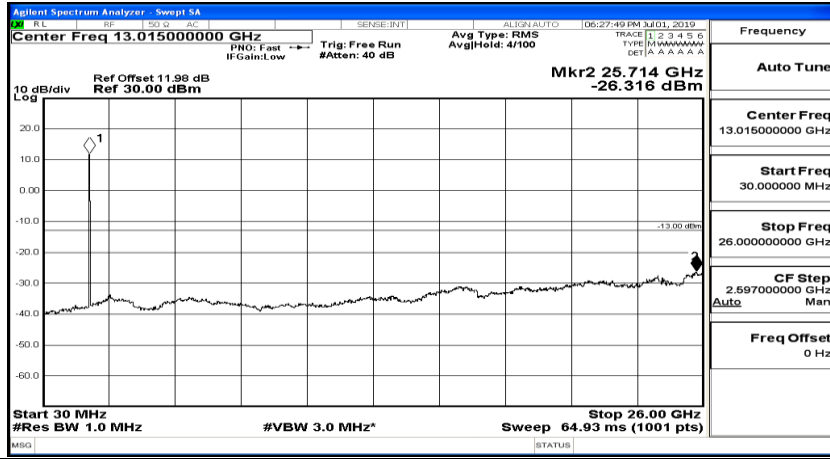

(Channel Bandwidth:15 MHz)_MCH_QPSK_1RB#74