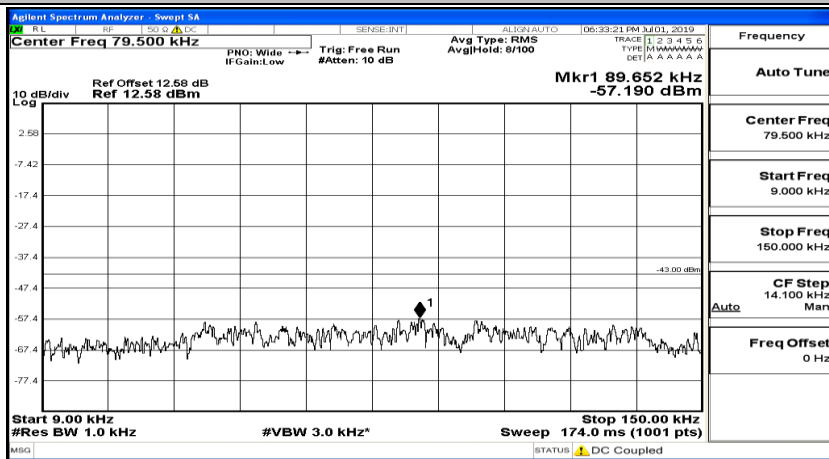

(Channel Bandwidth:20 MHz)_HCH_QPSK_1RB#99