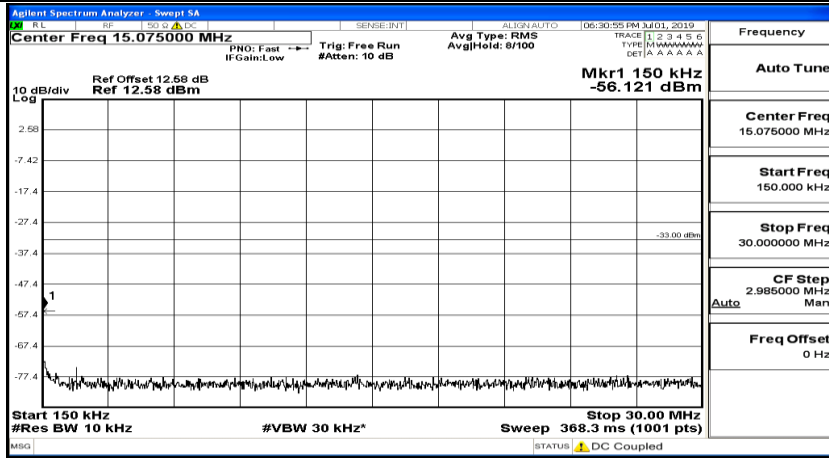

(Channel Bandwidth:20 MHz)_HCH_QPSK_1RB#0

(Channel Bandwidth:20 MHz)_HCH_QPSK_1RB#49

(Channel Bandwidth:20 MHz)_HCH_QPSK_1RB#99

(Channel Bandwidth:20 MHz)_LCH_16QAM_1RB#0

(Channel Bandwidth:20 MHz) LCH_16QAM_1RB#49