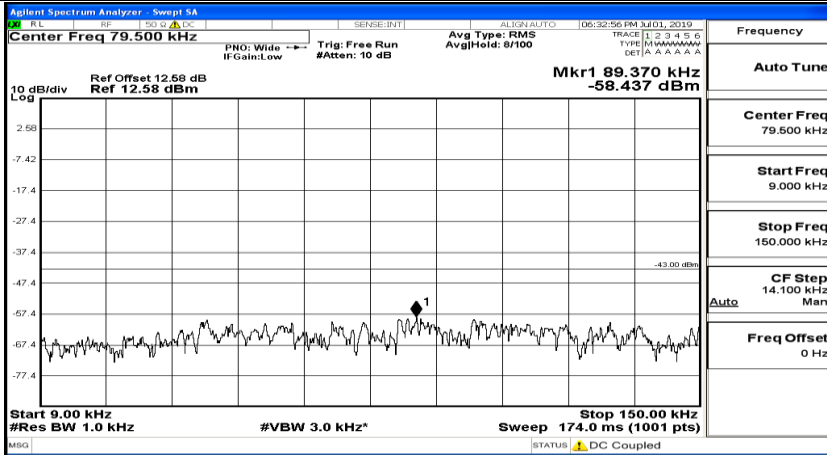

(Channel Bandwidth:20 MHz)_HCH_QPSK_1RB#0

(Channel Bandwidth:20 MHz)_HCH_QPSK_1RB#49