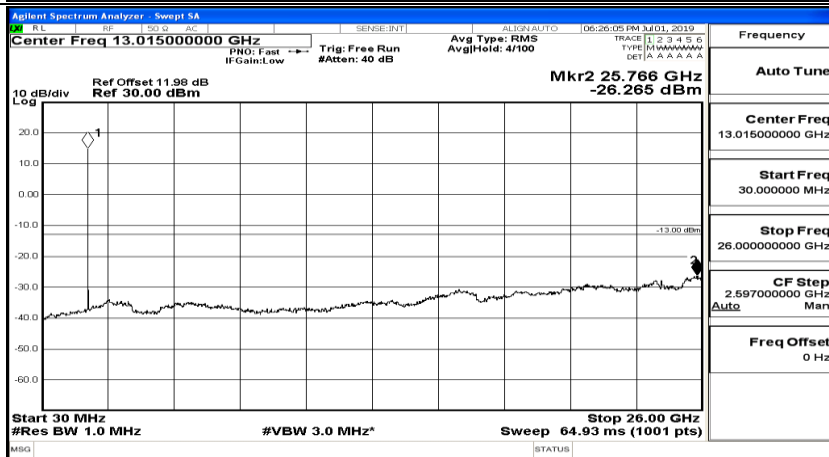

Channel Bandwidth: 10 MHz_HCH_16QAM_1RB#49

Channel Bandwidth: 15 MHz

(Channel Bandwidth:15 MHz)_LCH_QPSK_1RB#0

(Channel Bandwidth:15 MHz)_LCH_QPSK_1RB#37

(Channel Bandwidth:15 MHz)_LCH_QPSK_1RB#74

(Channel Bandwidth:15 MHz)_MCH_QPSK_1RB#0