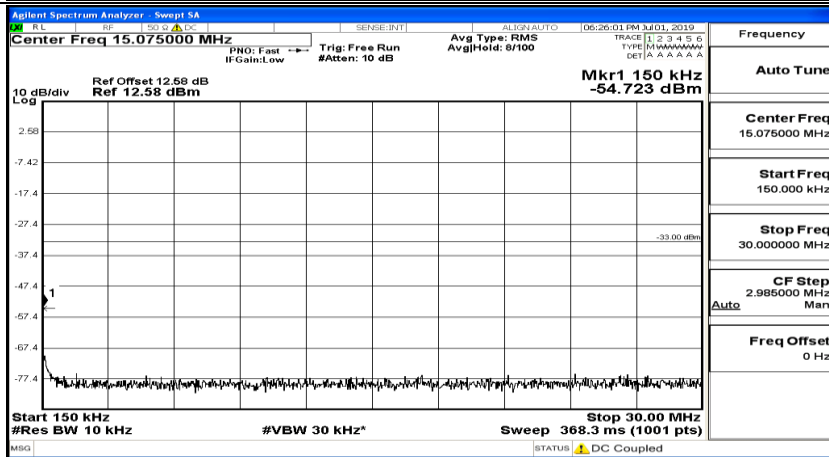

Channel Bandwidth: 10 MHz_HCH_16QAM_1RB#49

Channel Bandwidth: 15 MHz

(Channel Bandwidth:15 MHz)_LCH_QPSK_1RB#0

(Channel Bandwidth:15 MHz)_LCH_QPSK_1RB#37

(Channel Bandwidth:15 MHz)_LCH_QPSK_1RB#74

(Channel Bandwidth:15 MHz)_MCH_QPSK_1RB#0