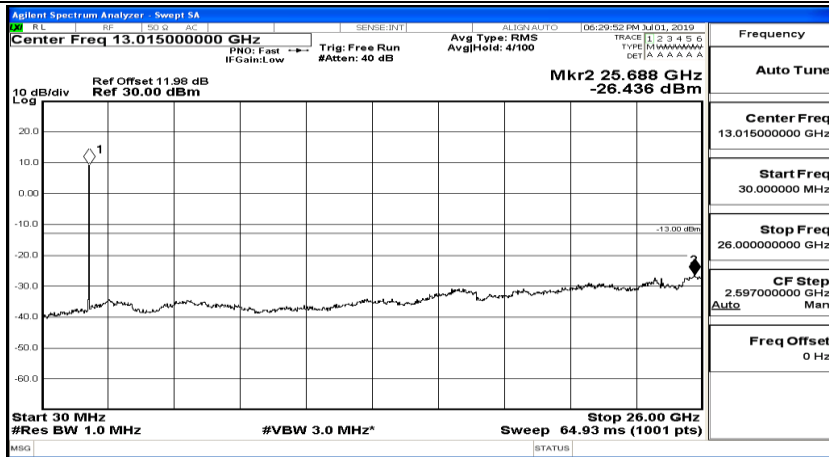

(Channel Bandwidth:15 MHz)_MCH_16QAM_1RB#74

(Channel Bandwidth:15 MHz)_HCH_16QAM_1RB#0

(Channel Bandwidth:15 MHz)_HCH_16QAM_1RB#37

(Channel Bandwidth:15 MHz)_HCH_16QAM_1RB#74

Channel Bandwidth: 20 MHz

(Channel Bandwidth:20 MHz)_LCH_QPSK_1RB#0