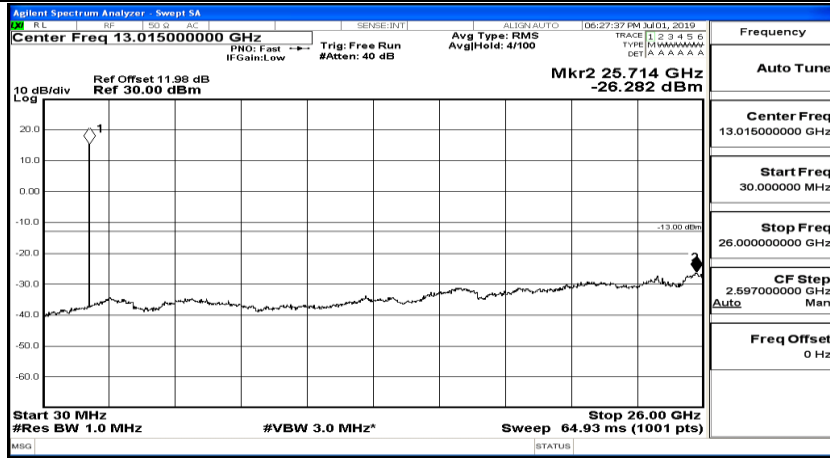

Channel Bandwidth: 10 MHz_HCH_16QAM_1RB#49

Channel Bandwidth: 15 MHz

(Channel Bandwidth:15 MHz)_LCH_QPSK_1RB#0

(Channel Bandwidth:15 MHz)_LCH_QPSK_1RB#37

(Channel Bandwidth:15 MHz)_LCH_QPSK_1RB#74

(Channel Bandwidth:15 MHz)_MCH_QPSK_1RB#0

(Channel Bandwidth:15 MHz)_MCH_QPSK_1RB#37

(Channel Bandwidth:15 MHz)_MCH_QPSK_1RB#74

(Channel Bandwidth:15 MHz)_HCH_QPSK_1RB#0

(Channel Bandwidth:15 MHz)_HCH_QPSK_1RB#37

(Channel Bandwidth:15 MHz)_HCH_QPSK_1RB#74