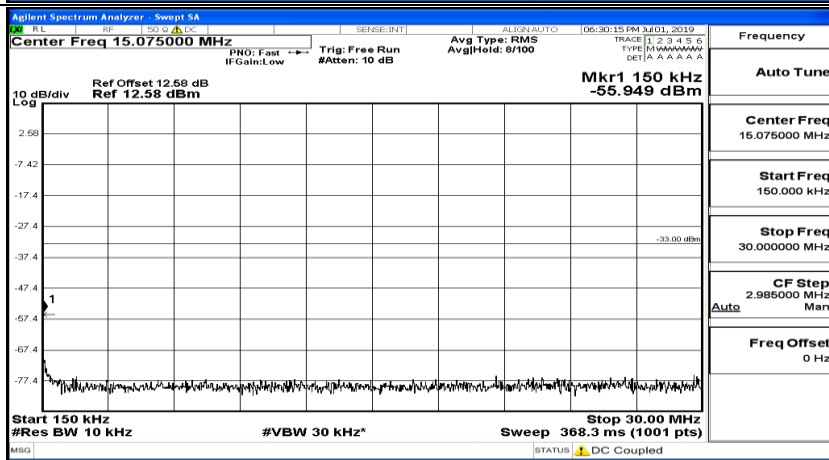

(Channel Bandwidth:15 MHz)_MCH_16QAM_1RB#74

(Channel Bandwidth:15 MHz)_HCH_16QAM_1RB#0

(Channel Bandwidth:15 MHz)_HCH_16QAM_1RB#37

(Channel Bandwidth:15 MHz)_HCH_16QAM_1RB#74

Channel Bandwidth: 20 MHz

(Channel Bandwidth:20 MHz)_LCH_QPSK_1RB#0