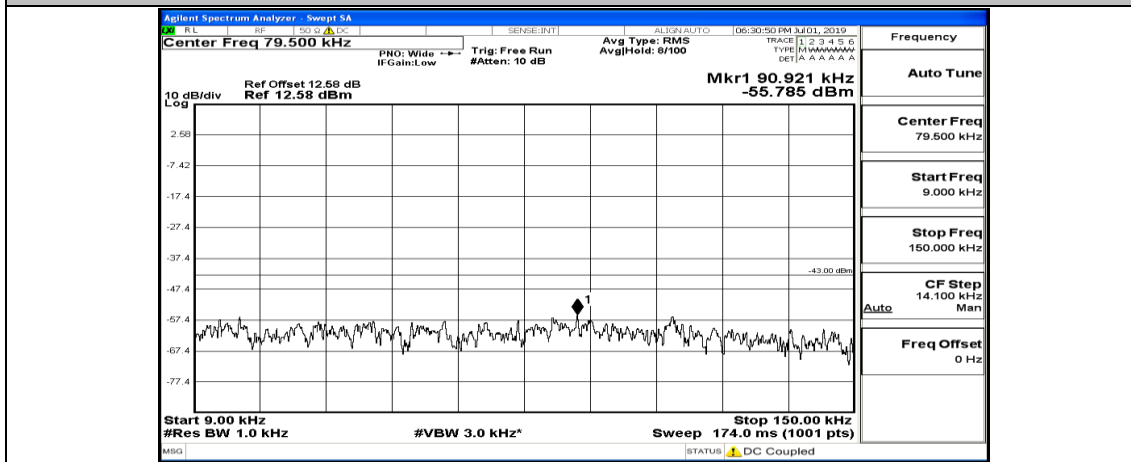

(Channel Bandwidth:20 MHz)_HCH_QPSK_1RB#0

(Channel Bandwidth:20 MHz)_HCH_QPSK_1RB#49

(Channel Bandwidth:20 MHz)_HCH_QPSK_1RB#99

(Channel Bandwidth:20 MHz)_LCH_16QAM_1RB#0

(Channel Bandwidth:20 MHz) LCH_16QAM_1RB#49