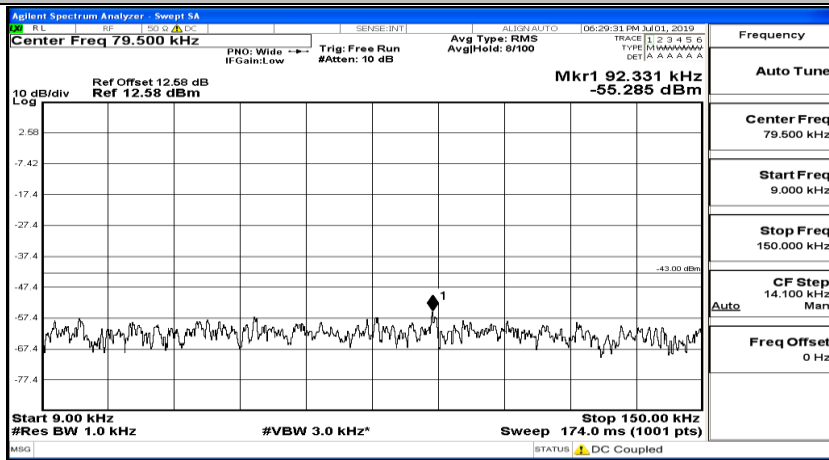

(Channel Bandwidth:15 MHz)_MCH_16QAM_1RB#74

(Channel Bandwidth:15 MHz)_HCH_16QAM_1RB#0

(Channel Bandwidth:15 MHz)_HCH_16QAM_1RB#37

(Channel Bandwidth:15 MHz)_HCH_16QAM_1RB#74

Channel Bandwidth: 20 MHz

(Channel Bandwidth:20 MHz)_LCH_QPSK_1RB#0