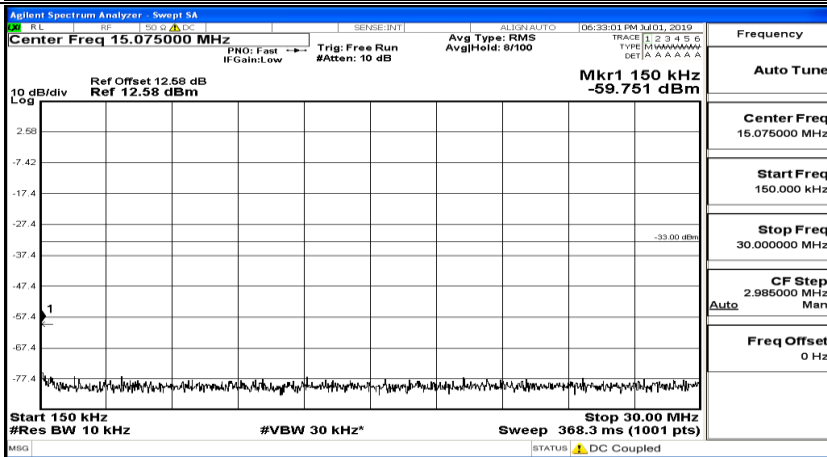

(Channel Bandwidth:20 MHz)_HCH_QPSK_1RB#0

(Channel Bandwidth:20 MHz)_HCH_QPSK_1RB#49