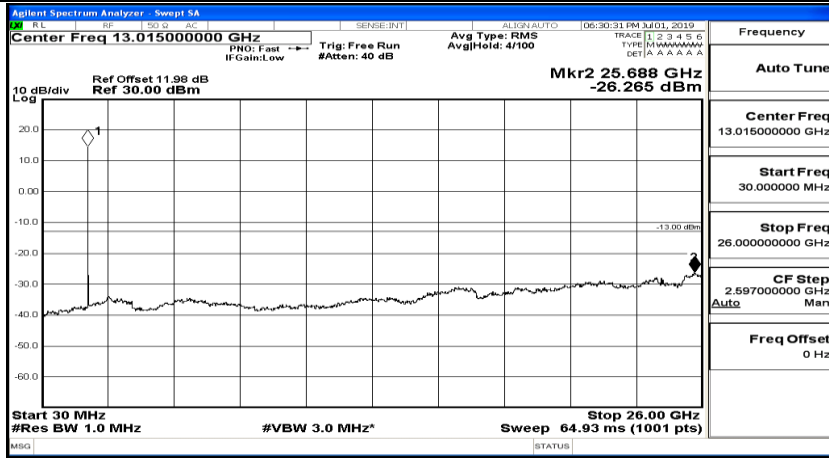

(Channel Bandwidth:20 MHz)_LCH_QPSK_1RB#99