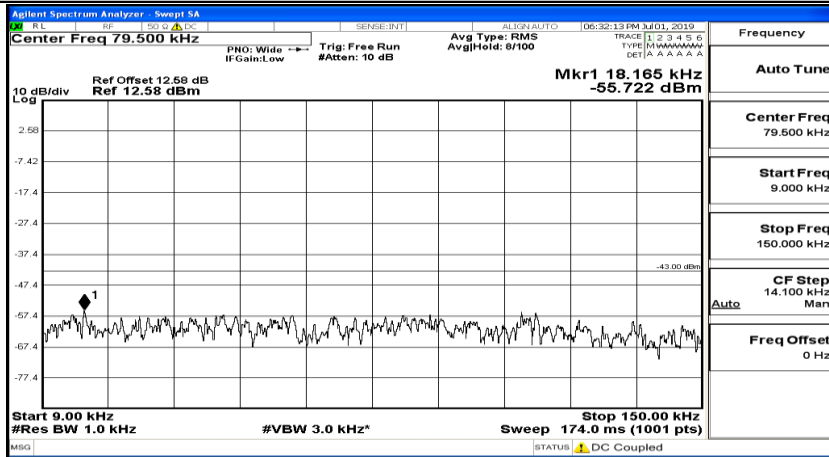

(Channel Bandwidth:20 MHz)_MCH_16QAM_1RB#0

(Channel Bandwidth:20 MHz)_MCH_16QAM_1RB#49