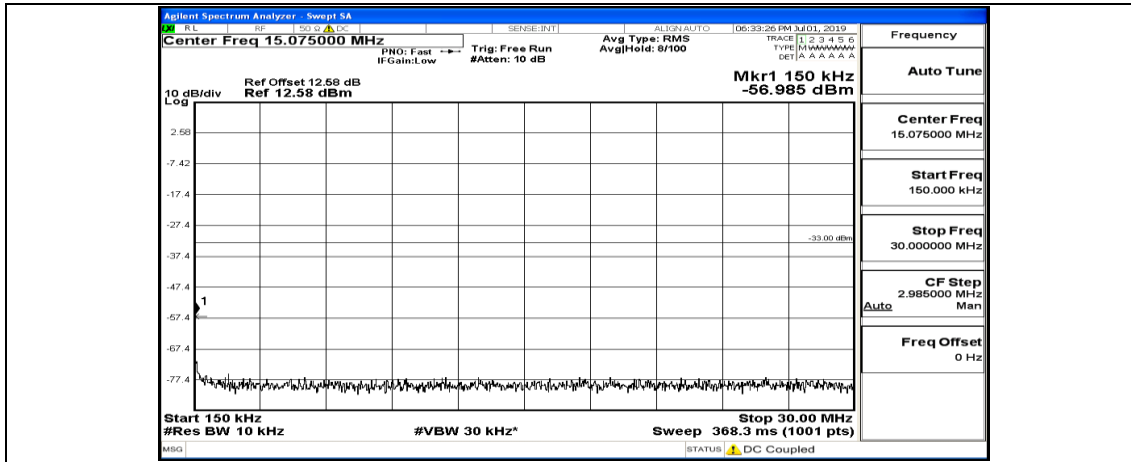

(Channel Bandwidth:20 MHz)_HCH_QPSK_1RB#0

(Channel Bandwidth:20 MHz)_HCH_QPSK_1RB#49

(Channel Bandwidth:20 MHz)_HCH_QPSK_1RB#99

(Channel Bandwidth:20 MHz)_LCH_16QAM_1RB#0

(Channel Bandwidth:20 MHz) LCH_16QAM_1RB#49