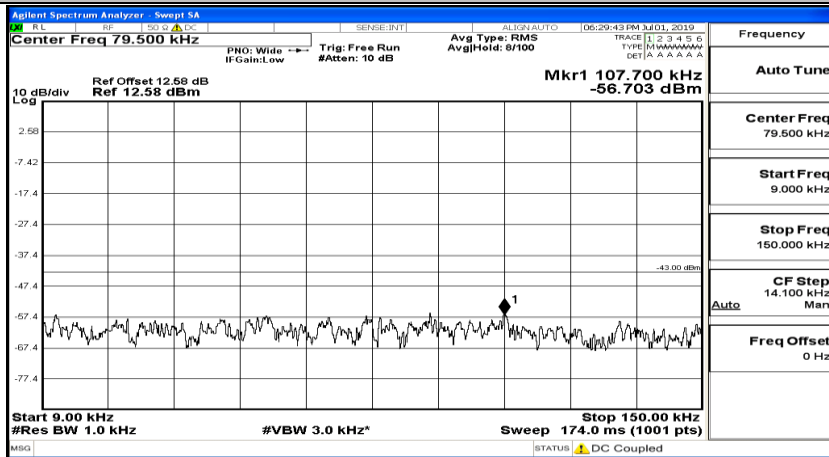

(Channel Bandwidth:15 MHz)_MCH_16QAM_1RB#74

(Channel Bandwidth:15 MHz)_HCH_16QAM_1RB#0

(Channel Bandwidth:15 MHz)_HCH_16QAM_1RB#37

(Channel Bandwidth:15 MHz)_HCH_16QAM_1RB#74

Channel Bandwidth: 20 MHz

(Channel Bandwidth:20 MHz)_LCH_QPSK_1RB#0