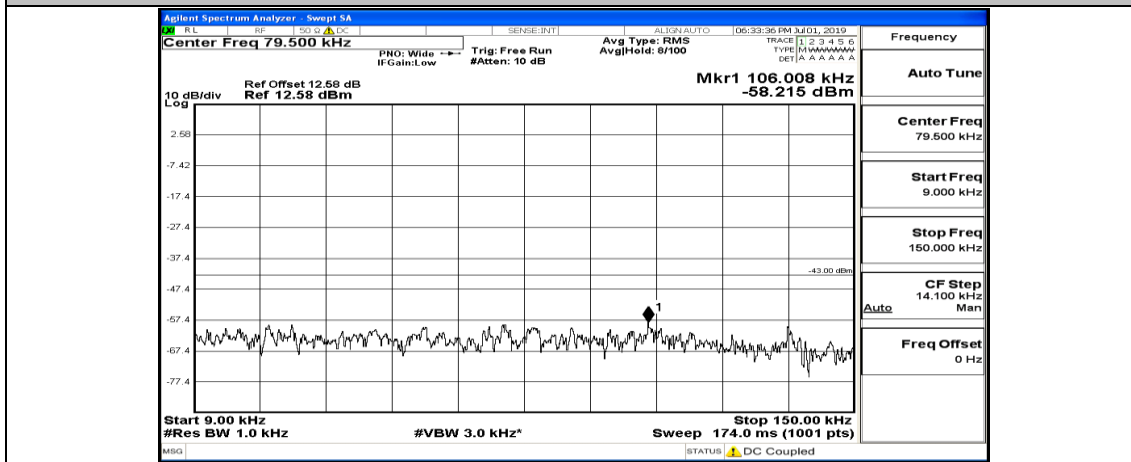

(Channel Bandwidth:20 MHz) LCH_16QAM_1RB#99

(Channel Bandwidth:20 MHz)_MCH_16QAM_1RB#0

(Channel Bandwidth:20 MHz)_MCH_16QAM_1RB#49

(Channel Bandwidth:20 MHz)_MCH_16QAM_1RB#99

(Channel Bandwidth:20 MHz)_HCH_16QAM_1RB#0