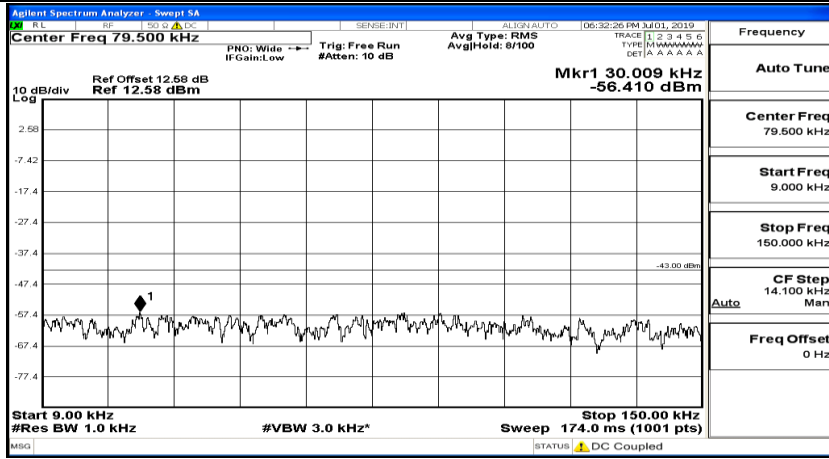

(Channel Bandwidth:20 MHz)_MCH_16QAM_1RB#99