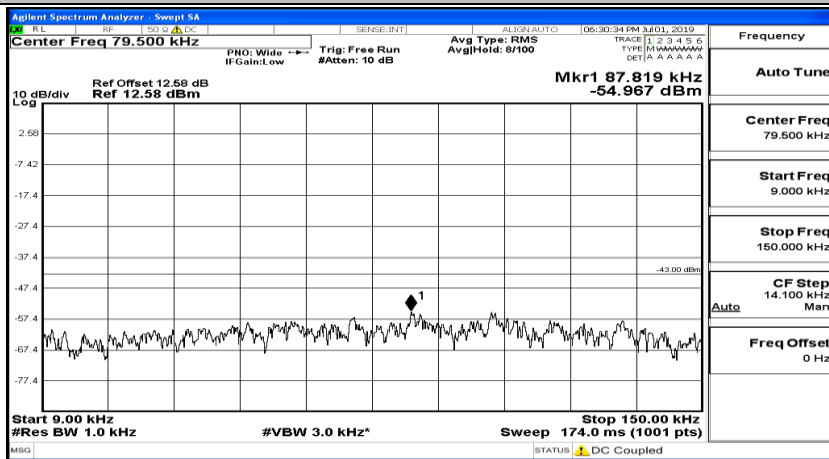

(Channel Bandwidth:20 MHz)_LCH_QPSK_1RB#99