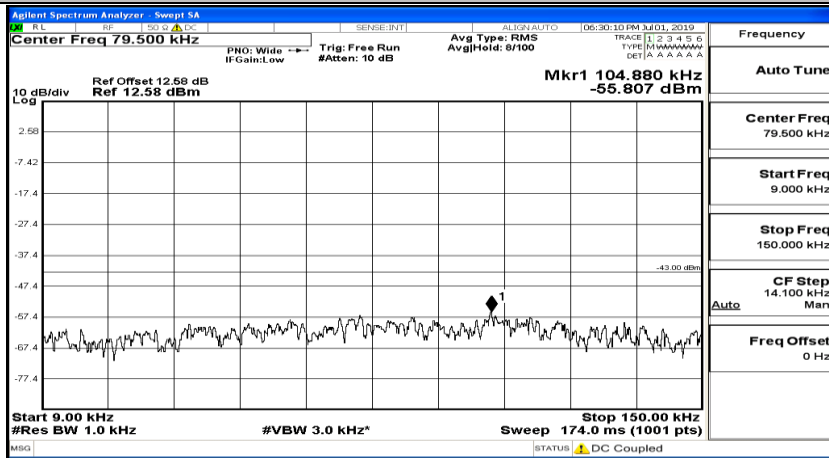

(Channel Bandwidth:15 MHz)_MCH_16QAM_1RB#74

(Channel Bandwidth:15 MHz)_HCH_16QAM_1RB#0

(Channel Bandwidth:15 MHz)_HCH_16QAM_1RB#37

(Channel Bandwidth:15 MHz)_HCH_16QAM_1RB#74

Channel Bandwidth: 20 MHz

(Channel Bandwidth:20 MHz)_LCH_QPSK_1RB#0