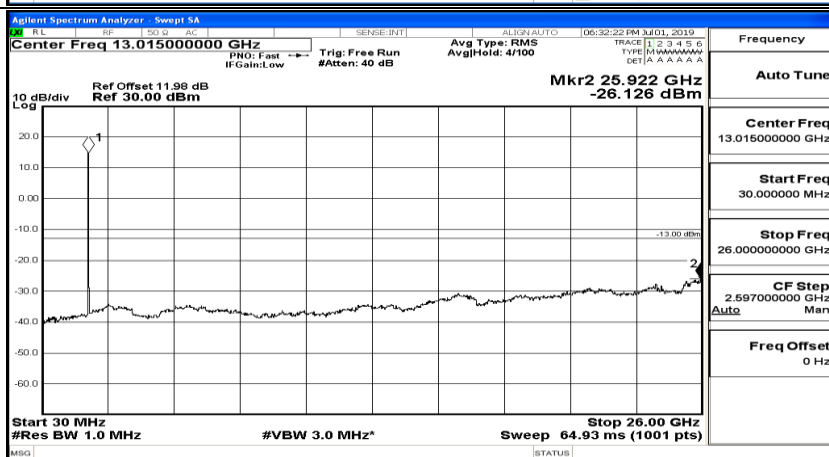

(Channel Bandwidth:20 MHz)_MCH_16QAM_1RB#0

(Channel Bandwidth:20 MHz)_MCH_16QAM_1RB#49