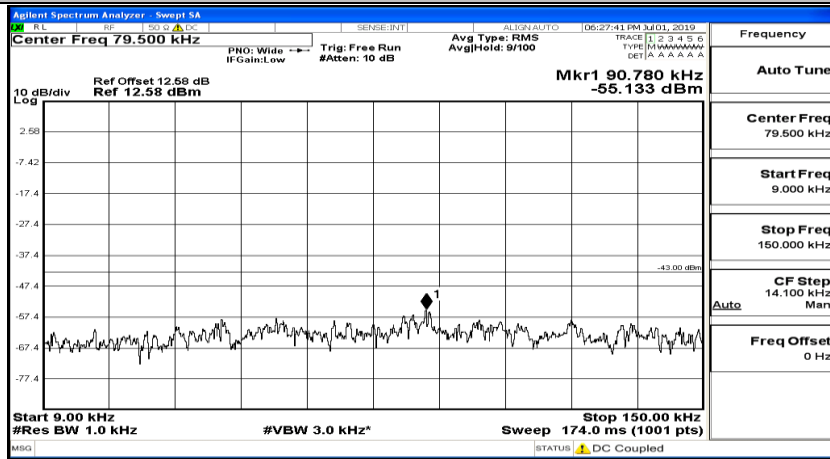

(Channel Bandwidth:15 MHz)_MCH_QPSK_1RB#74