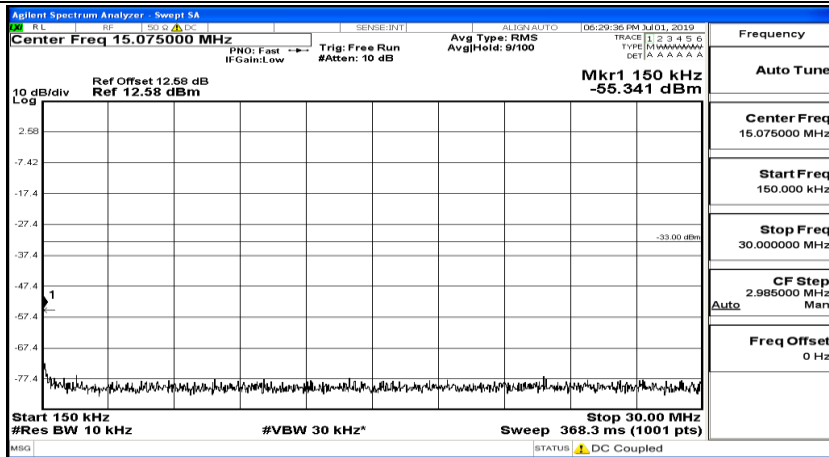

(Channel Bandwidth:15 MHz)_MCH_16QAM_1RB#74

(Channel Bandwidth:15 MHz)_HCH_16QAM_1RB#0

(Channel Bandwidth:15 MHz)_HCH_16QAM_1RB#37

(Channel Bandwidth:15 MHz)_HCH_16QAM_1RB#74

Channel Bandwidth: 20 MHz

(Channel Bandwidth:20 MHz)_LCH_QPSK_1RB#0