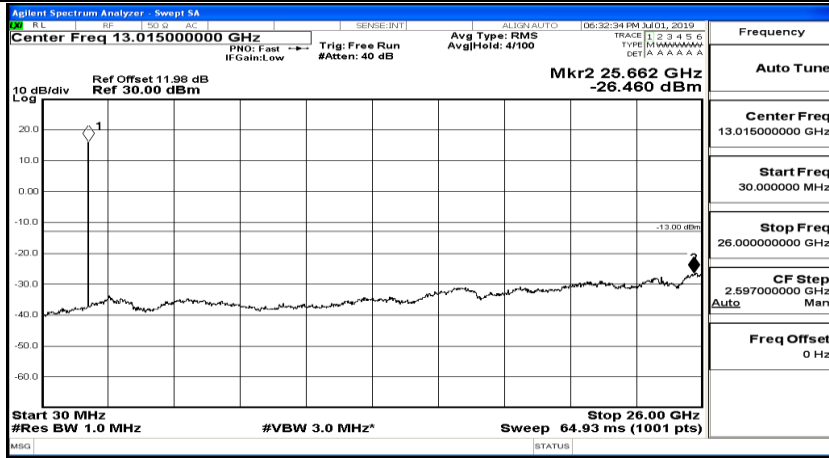

(Channel Bandwidth:20 MHz)_MCH_16QAM_1RB#99