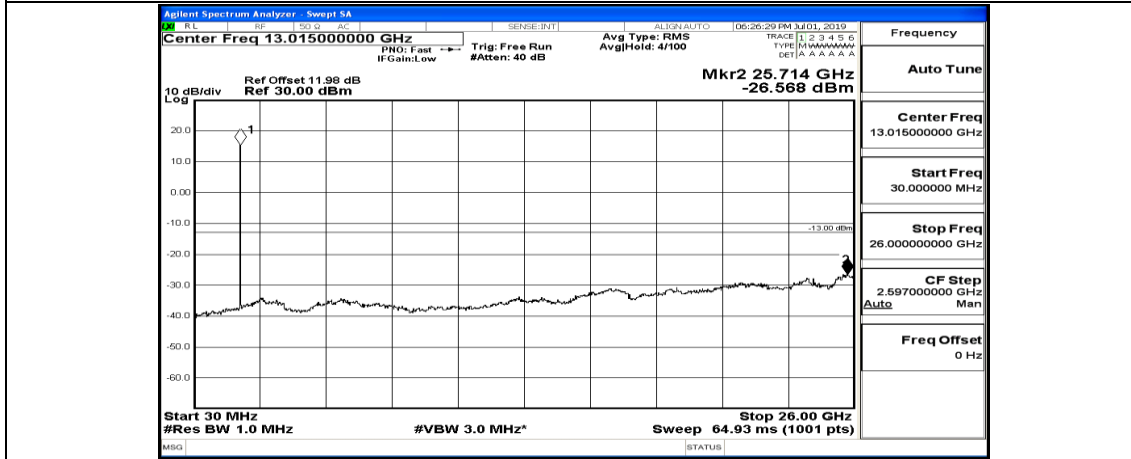

Channel Bandwidth: 10 MHz_HCH_16QAM_1RB#49

Channel Bandwidth: 15 MHz

(Channel Bandwidth:15 MHz)_LCH_QPSK_1RB#0

(Channel Bandwidth:15 MHz)_LCH_QPSK_1RB#37

(Channel Bandwidth:15 MHz)_LCH_QPSK_1RB#74

(Channel Bandwidth:15 MHz)_MCH_QPSK_1RB#0

(Channel Bandwidth:15 MHz)_MCH_QPSK_1RB#37

(Channel Bandwidth:15 MHz)_MCH_QPSK_1RB#74

(Channel Bandwidth:15 MHz)_HCH_QPSK_1RB#0

(Channel Bandwidth:15 MHz)_HCH_QPSK_1RB#37

(Channel Bandwidth:15 MHz)_HCH_QPSK_1RB#74