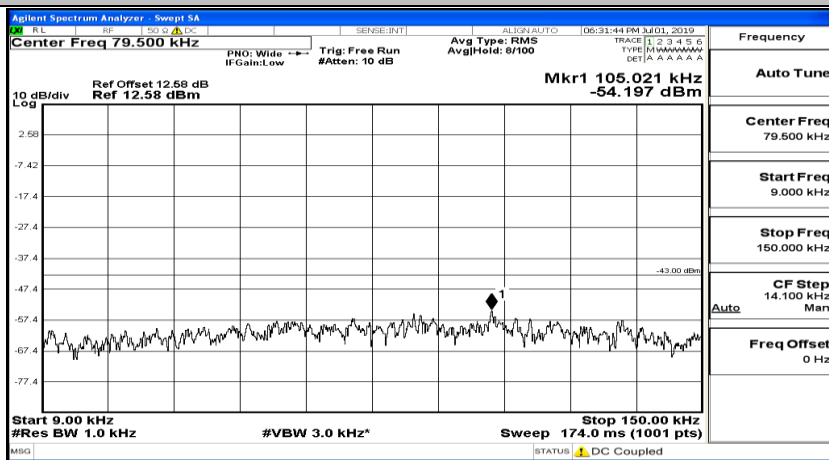

(Channel Bandwidth:20 MHz)_LCH_QPSK_1RB#49

(Channel Bandwidth:20 MHz)_LCH_QPSK_1RB#99

(Channel Bandwidth:20 MHz)_MCH_QPSK_1RB#0

(Channel Bandwidth:20 MHz)_MCH_QPSK_1RB#49

(Channel Bandwidth:20 MHz)_MCH_QPSK_1RB#99