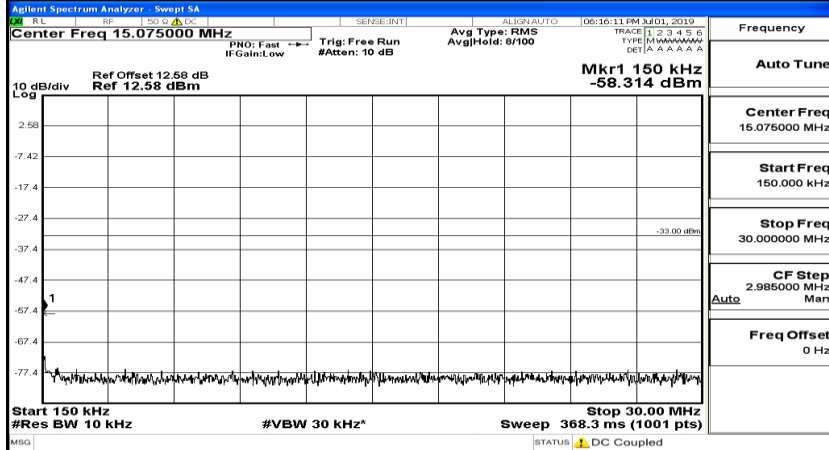

(Channel Bandwidth: 3 MHz)_HCH_QPSK_1RB#14