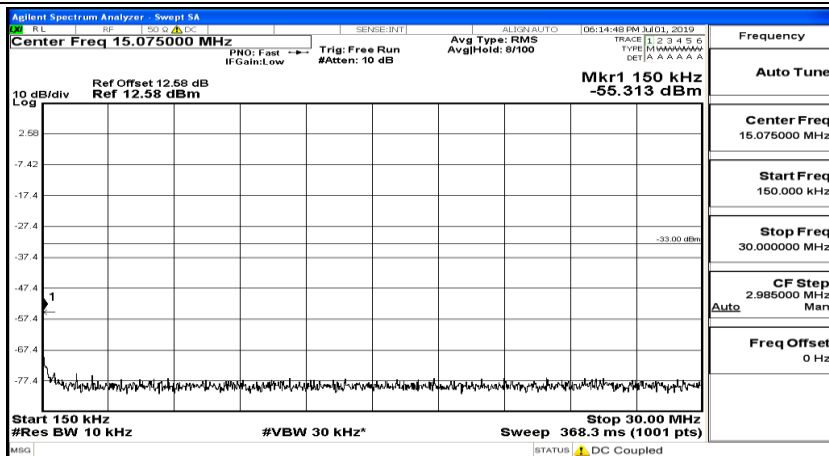

(Channel Bandwidth: 3 MHz)_LCH_QPSK_1RB#0

(Channel Bandwidth: 3 MHz)_LCH_QPSK_1RB#7

(Channel Bandwidth: 3 MHz)_LCH_QPSK_1RB#14

(Channel Bandwidth: 3 MHz)_MCH_QPSK_1RB#0

(Channel Bandwidth: 3 MHz) MCH_QPSK_1RB#7