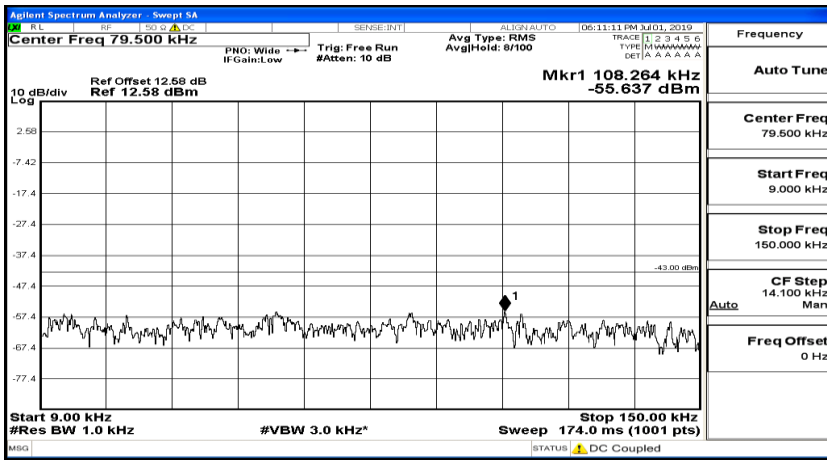

(Channel Bandwidth: 1.4 MHz)_LCH_16QAM_1RB#0

(Channel Bandwidth: 1.4 MHz)_LCH_16QAM_1RB#3

(Channel Bandwidth: 1.4 MHz)_LCH_16QAM_1RB#5

(Channel Bandwidth: 1.4 MHz)_MCH_16QAM_1RB#0

(Channel Bandwidth: 1.4 MHz)_MCH_16QAM_1RB#3