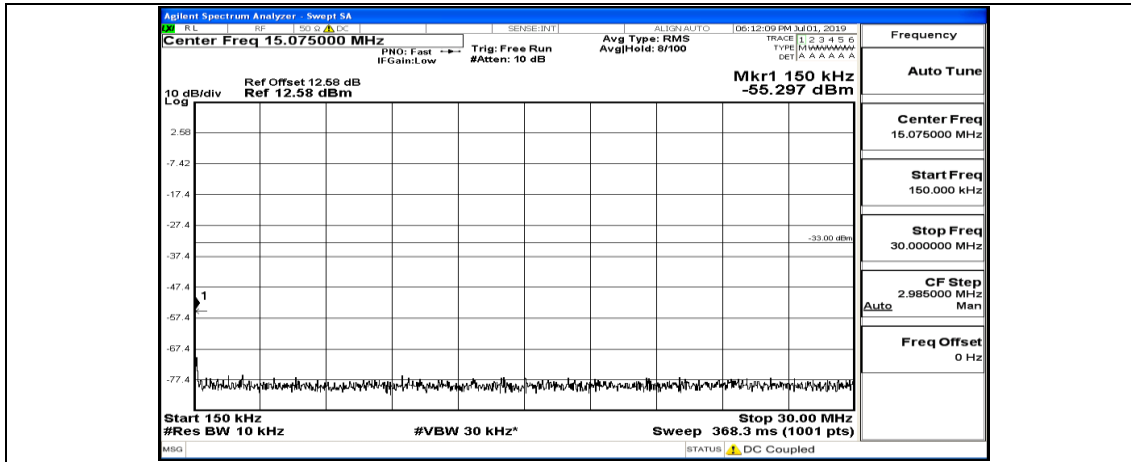

F.5 Conducted Spurious Emission

Channel Bandwidth: 1.4 MHz

(Channel Bandwidth: 1.4 MHz)_LCH_QPSK_1RB#0

(Channel Bandwidth: 1.4 MHz)_LCH_QPSK_1RB#3

(Channel Bandwidth: 1.4 MHz)_LCH_QPSK_1RB#5

(Channel Bandwidth: 1.4 MHz)_MCH_QPSK_1RB#0

(Channel Bandwidth: 1.4 MHz)_MCH_QPSK_1RB#3

(Channel Bandwidth: 1.4 MHz)_MCH_QPSK_1RB#5

(Channel Bandwidth: 1.4 MHz)_HCH_QPSK_1RB#0

(Channel Bandwidth: 1.4 MHz)_HCH_QPSK_1RB#3

(Channel Bandwidth: 1.4 MHz)_HCH_QPSK_1RB#5

(Channel Bandwidth: 1.4 MHz)_LCH_16QAM_1RB#0

(Channel Bandwidth: 1.4 MHz)_LCH_16QAM_1RB#3

(Channel Bandwidth: 1.4 MHz)_LCH_16QAM_1RB#5

(Channel Bandwidth: 1.4 MHz)_MCH_16QAM_1RB#0

(Channel Bandwidth: 1.4 MHz)_MCH_16QAM_1RB#3