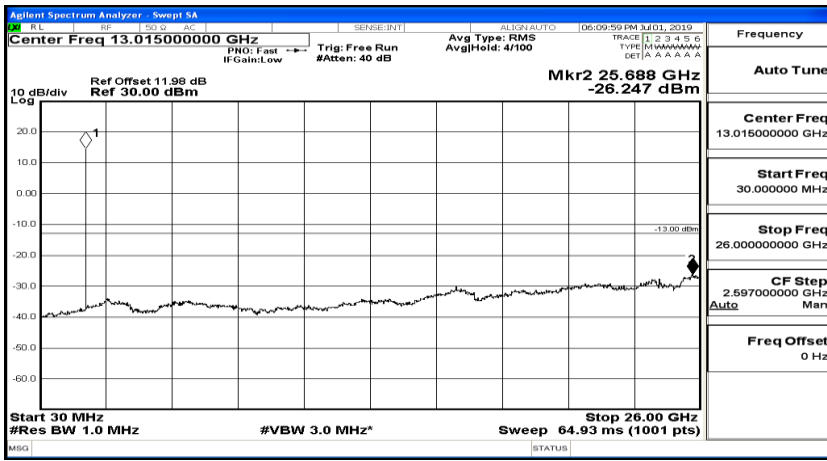

(Channel Bandwidth: 1.4 MHz)_MCH_QPSK_1RB#3

(Channel Bandwidth: 1.4 MHz)_MCH_QPSK_1RB#5

(Channel Bandwidth: 1.4 MHz)_HCH_QPSK_1RB#0

(Channel Bandwidth: 1.4 MHz)_HCH_QPSK_1RB#3

(Channel Bandwidth: 1.4 MHz)_HCH_QPSK_1RB#5

(Channel Bandwidth: 1.4 MHz)_LCH_16QAM_1RB#0

(Channel Bandwidth: 1.4 MHz)_LCH_16QAM_1RB#3

(Channel Bandwidth: 1.4 MHz)_LCH_16QAM_1RB#5

(Channel Bandwidth: 1.4 MHz)_MCH_16QAM_1RB#0

(Channel Bandwidth: 1.4 MHz)_MCH_16QAM_1RB#3