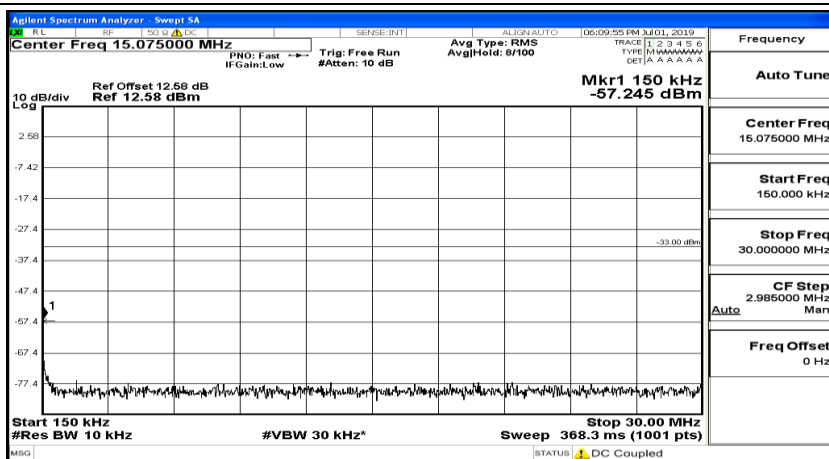

(Channel Bandwidth: 1.4 MHz)_LCH_16QAM_1RB#3