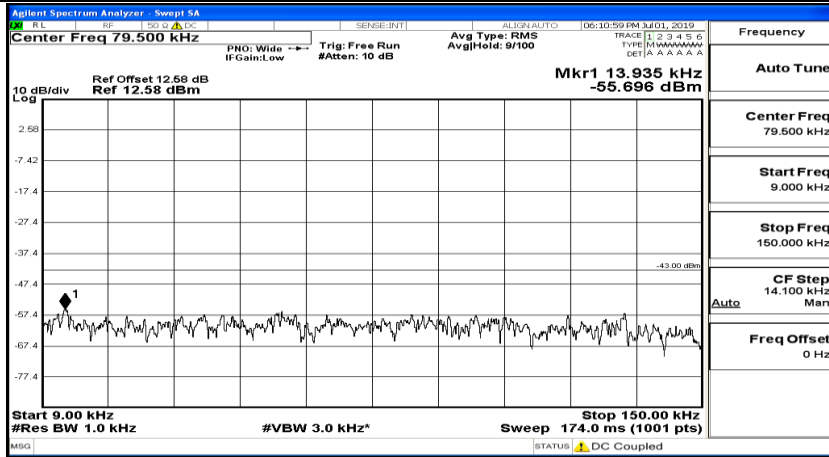

(Channel Bandwidth: 1.4 MHz)_LCH_16QAM_1RB#0

(Channel Bandwidth: 1.4 MHz)_LCH_16QAM_1RB#3

(Channel Bandwidth: 1.4 MHz)_LCH_16QAM_1RB#5

(Channel Bandwidth: 1.4 MHz)_MCH_16QAM_1RB#0

(Channel Bandwidth: 1.4 MHz)_MCH_16QAM_1RB#3