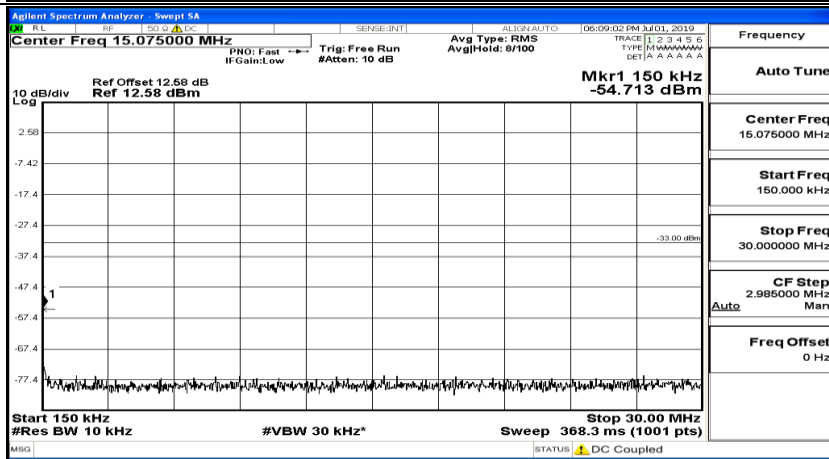

F.5 Conducted Spurious Emission

Channel Bandwidth: 1.4 MHz

(Channel Bandwidth: 1.4 MHz)_LCH_QPSK_1RB#0

(Channel Bandwidth: 1.4 MHz)_LCH_QPSK_1RB#3

(Channel Bandwidth: 1.4 MHz)_LCH_QPSK_1RB#5

(Channel Bandwidth: 1.4 MHz)_MCH_QPSK_1RB#0

(Channel Bandwidth: 1.4 MHz)_MCH_QPSK_1RB#3

(Channel Bandwidth: 1.4 MHz)_MCH_QPSK_1RB#5

(Channel Bandwidth: 1.4 MHz)_HCH_QPSK_1RB#0

(Channel Bandwidth: 1.4 MHz)_HCH_QPSK_1RB#3

(Channel Bandwidth: 1.4 MHz)_HCH_QPSK_1RB#5