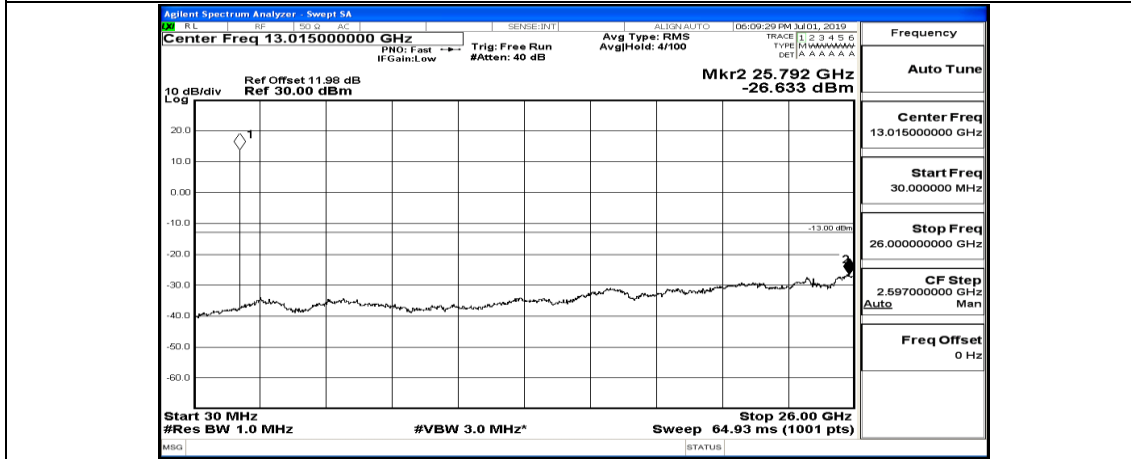

F.5 Conducted Spurious Emission

Channel Bandwidth: 1.4 MHz

(Channel Bandwidth: 1.4 MHz)_LCH_QPSK_1RB#0

(Channel Bandwidth: 1.4 MHz)_LCH_QPSK_1RB#3

(Channel Bandwidth: 1.4 MHz)_LCH_QPSK_1RB#5

(Channel Bandwidth: 1.4 MHz)_MCH_QPSK_1RB#0

(Channel Bandwidth: 1.4 MHz)_MCH_QPSK_1RB#3

(Channel Bandwidth: 1.4 MHz)_MCH_QPSK_1RB#5

(Channel Bandwidth: 1.4 MHz)_HCH_QPSK_1RB#0

(Channel Bandwidth: 1.4 MHz)_HCH_QPSK_1RB#3

(Channel Bandwidth: 1.4 MHz)_HCH_QPSK_1RB#5