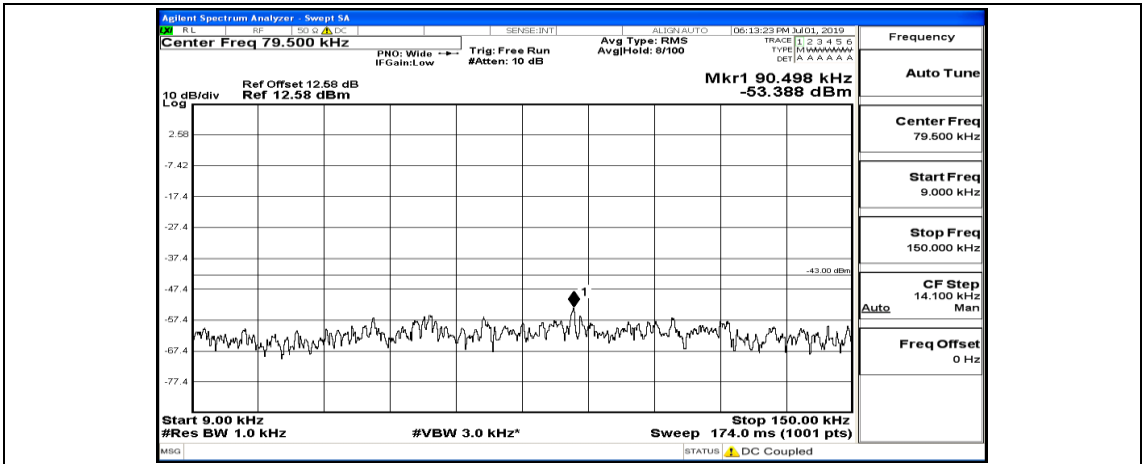

(Channel Bandwidth: 3 MHz)_LCH_QPSK_1RB#7