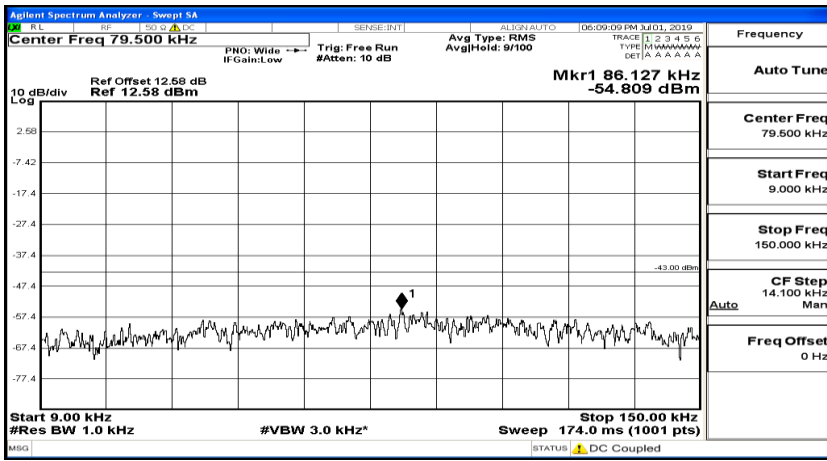

F.5 Conducted Spurious Emission

Channel Bandwidth: 1.4 MHz

(Channel Bandwidth: 1.4 MHz)_LCH_QPSK_1RB#0

(Channel Bandwidth: 1.4 MHz)_LCH_QPSK_1RB#3

(Channel Bandwidth: 1.4 MHz)_LCH_QPSK_1RB#5

(Channel Bandwidth: 1.4 MHz)_MCH_QPSK_1RB#0

(Channel Bandwidth: 1.4 MHz)_MCH_QPSK_1RB#3

(Channel Bandwidth: 1.4 MHz)_MCH_QPSK_1RB#5

(Channel Bandwidth: 1.4 MHz)_HCH_QPSK_1RB#0

(Channel Bandwidth: 1.4 MHz)_HCH_QPSK_1RB#3

(Channel Bandwidth: 1.4 MHz)_HCH_QPSK_1RB#5