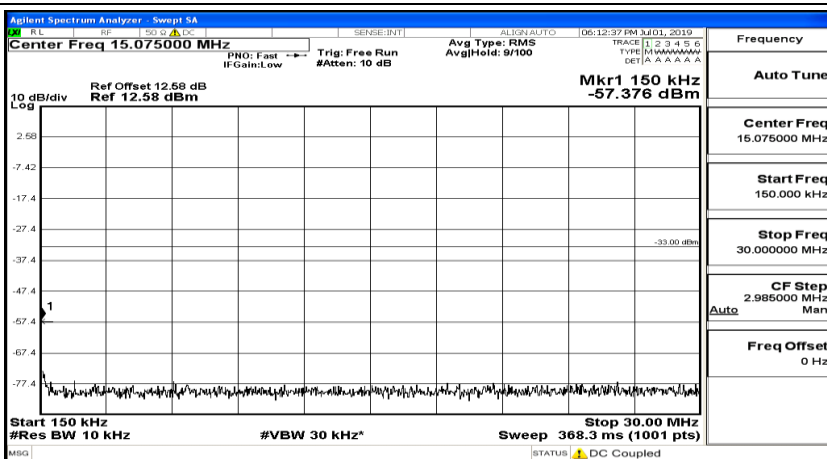

(Channel Bandwidth: 1.4 MHz)_MCH_16QAM_1RB#5

(Channel Bandwidth: 1.4 MHz)_HCH_16QAM_1RB#0

(Channel Bandwidth: 1.4 MHz)_HCH_16QAM_1RB#3

(Channel Bandwidth: 1.4 MHz)_HCH_16QAM_1RB#5

Channel Bandwidth: 3 MHz