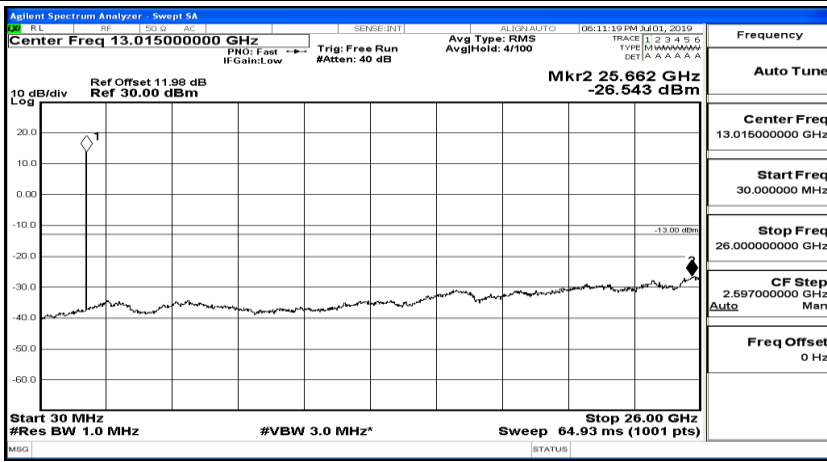

(Channel Bandwidth: 1.4 MHz)_LCH_16QAM_1RB#0

(Channel Bandwidth: 1.4 MHz)_LCH_16QAM_1RB#3

(Channel Bandwidth: 1.4 MHz)_LCH_16QAM_1RB#5

(Channel Bandwidth: 1.4 MHz)_MCH_16QAM_1RB#0

(Channel Bandwidth: 1.4 MHz)_MCH_16QAM_1RB#3