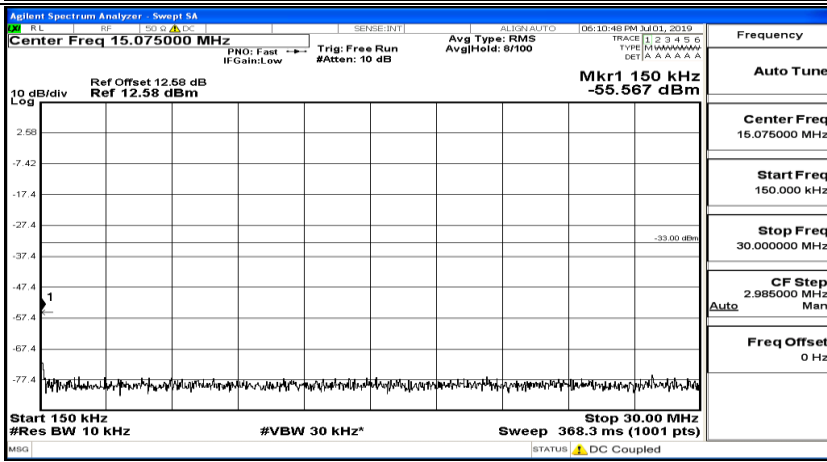

F.5 Conducted Spurious Emission

Channel Bandwidth: 1.4 MHz

(Channel Bandwidth: 1.4 MHz)_LCH_QPSK_1RB#0

(Channel Bandwidth: 1.4 MHz)_LCH_QPSK_1RB#3

(Channel Bandwidth: 1.4 MHz)_LCH_QPSK_1RB#5

(Channel Bandwidth: 1.4 MHz)_MCH_QPSK_1RB#0

(Channel Bandwidth: 1.4 MHz)_MCH_QPSK_1RB#3

(Channel Bandwidth: 1.4 MHz)_MCH_QPSK_1RB#5

(Channel Bandwidth: 1.4 MHz)_HCH_QPSK_1RB#0

(Channel Bandwidth: 1.4 MHz)_HCH_QPSK_1RB#3

(Channel Bandwidth: 1.4 MHz)_HCH_QPSK_1RB#5