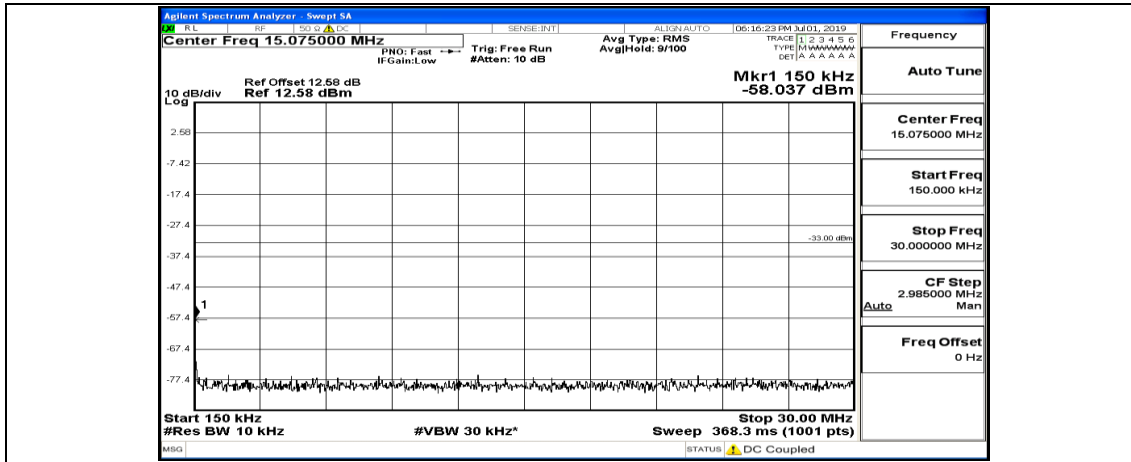

(Channel Bandwidth: 3 MHz)_MCH_QPSK_1RB#14

(Channel Bandwidth: 3 MHz)_HCH_QPSK_1RB#0

(Channel Bandwidth: 3 MHz)_HCH_QPSK_1RB#7

(Channel Bandwidth: 3 MHz)_HCH_QPSK_1RB#14

(Channel Bandwidth: 3 MHz)_LCH_16QAM_1RB#0