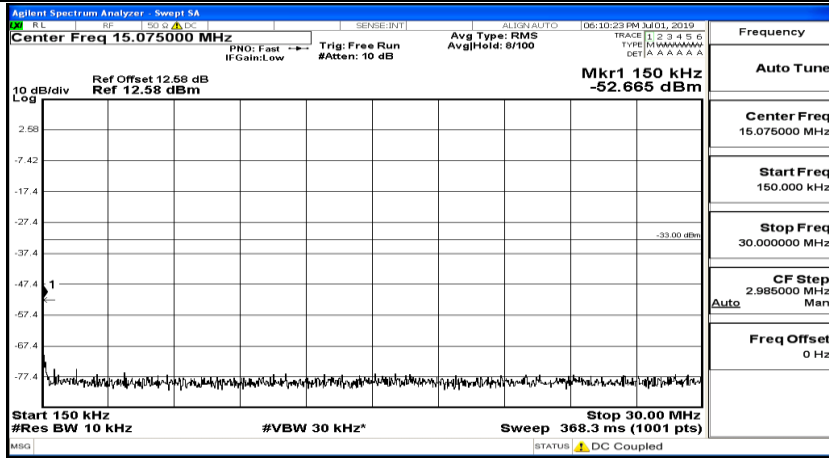

F.5 Conducted Spurious Emission

Channel Bandwidth: 1.4 MHz

(Channel Bandwidth: 1.4 MHz)_LCH_QPSK_1RB#0

(Channel Bandwidth: 1.4 MHz)_LCH_QPSK_1RB#3

(Channel Bandwidth: 1.4 MHz)_LCH_QPSK_1RB#5

(Channel Bandwidth: 1.4 MHz)_MCH_QPSK_1RB#0

(Channel Bandwidth: 1.4 MHz)_MCH_QPSK_1RB#3

(Channel Bandwidth: 1.4 MHz)_MCH_QPSK_1RB#5

(Channel Bandwidth: 1.4 MHz)_HCH_QPSK_1RB#0

(Channel Bandwidth: 1.4 MHz)_HCH_QPSK_1RB#3

(Channel Bandwidth: 1.4 MHz)_HCH_QPSK_1RB#5