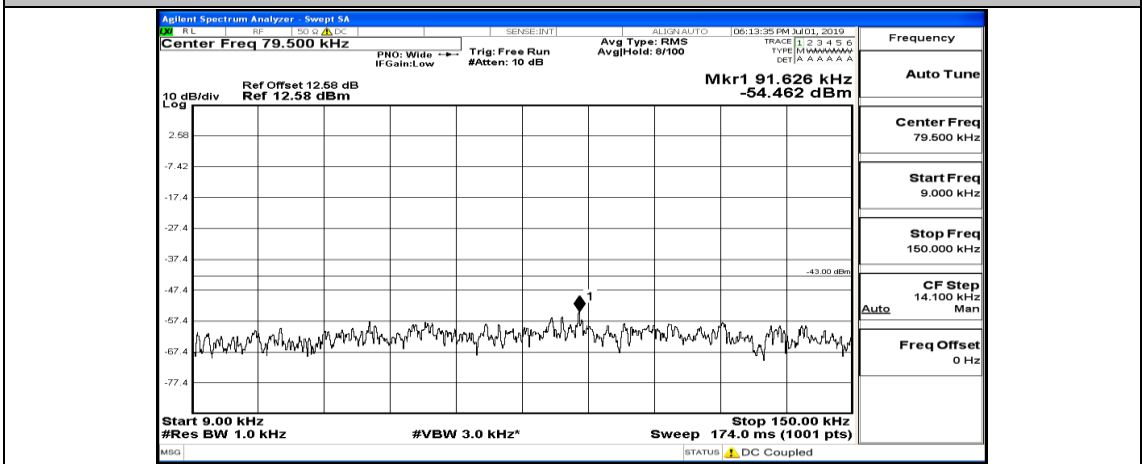

(Channel Bandwidth: 3 MHz)_LCH_QPSK_1RB#14