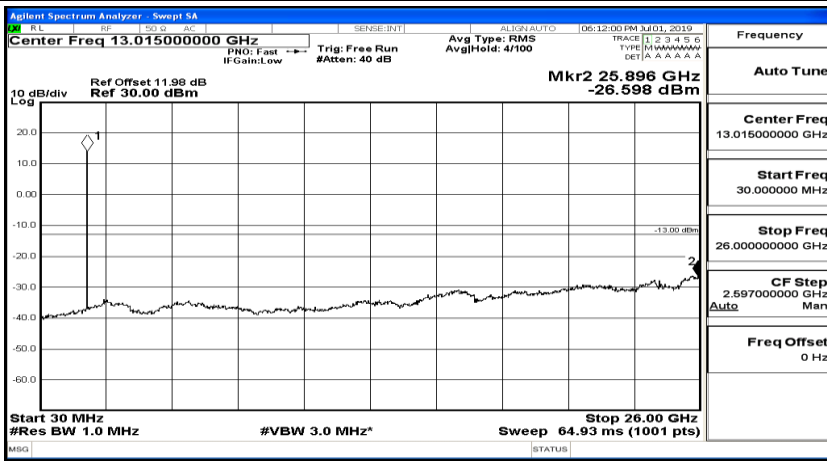

(Channel Bandwidth: 1.4 MHz)_MCH_QPSK_1RB#3

(Channel Bandwidth: 1.4 MHz)_MCH_QPSK_1RB#5

(Channel Bandwidth: 1.4 MHz)_HCH_QPSK_1RB#0

(Channel Bandwidth: 1.4 MHz)_HCH_QPSK_1RB#3

(Channel Bandwidth: 1.4 MHz)_HCH_QPSK_1RB#5

(Channel Bandwidth: 1.4 MHz)_LCH_16QAM_1RB#0

(Channel Bandwidth: 1.4 MHz)_LCH_16QAM_1RB#3

(Channel Bandwidth: 1.4 MHz)_LCH_16QAM_1RB#5

(Channel Bandwidth: 1.4 MHz)_MCH_16QAM_1RB#0

(Channel Bandwidth: 1.4 MHz)_MCH_16QAM_1RB#3