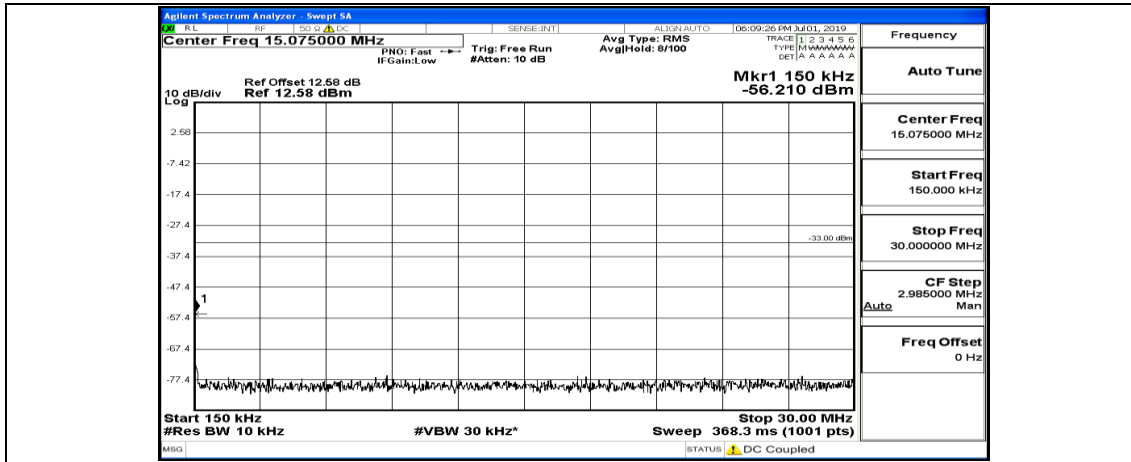

F.5 Conducted Spurious Emission

Channel Bandwidth: 1.4 MHz

(Channel Bandwidth: 1.4 MHz)_LCH_QPSK_1RB#0

(Channel Bandwidth: 1.4 MHz)_LCH_QPSK_1RB#3

(Channel Bandwidth: 1.4 MHz)_LCH_QPSK_1RB#5

(Channel Bandwidth: 1.4 MHz)_MCH_QPSK_1RB#0

(Channel Bandwidth: 1.4 MHz)_MCH_QPSK_1RB#3

(Channel Bandwidth: 1.4 MHz)_MCH_QPSK_1RB#5

(Channel Bandwidth: 1.4 MHz)_HCH_QPSK_1RB#0

(Channel Bandwidth: 1.4 MHz)_HCH_QPSK_1RB#3

(Channel Bandwidth: 1.4 MHz)_HCH_QPSK_1RB#5