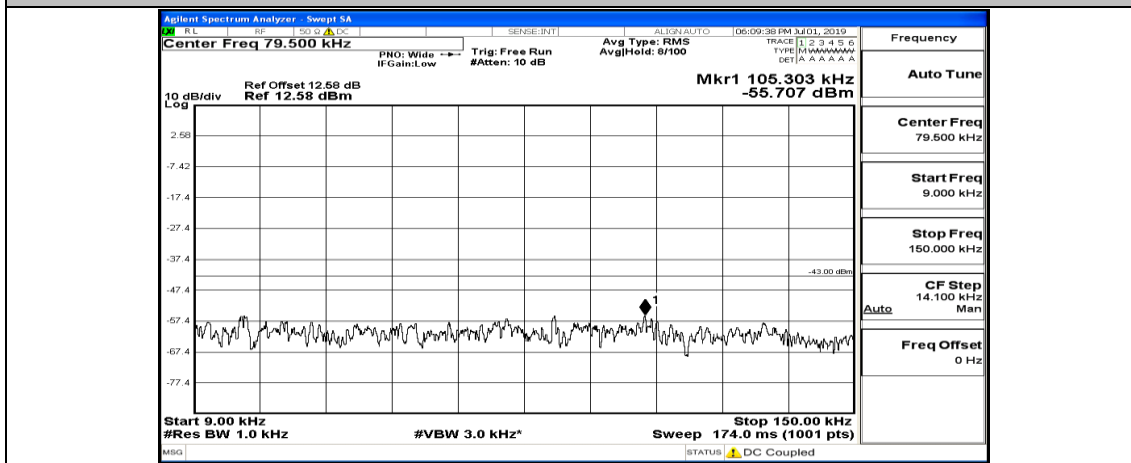

(Channel Bandwidth: 1.4 MHz)_MCH_QPSK_1RB#3

(Channel Bandwidth: 1.4 MHz)_MCH_QPSK_1RB#5

(Channel Bandwidth: 1.4 MHz)_HCH_QPSK_1RB#0

(Channel Bandwidth: 1.4 MHz)_HCH_QPSK_1RB#3

(Channel Bandwidth: 1.4 MHz)_HCH_QPSK_1RB#5

(Channel Bandwidth: 1.4 MHz)_LCH_16QAM_1RB#0

(Channel Bandwidth: 1.4 MHz)_LCH_16QAM_1RB#3

(Channel Bandwidth: 1.4 MHz)_LCH_16QAM_1RB#5

(Channel Bandwidth: 1.4 MHz)_MCH_16QAM_1RB#0

(Channel Bandwidth: 1.4 MHz)_MCH_16QAM_1RB#3