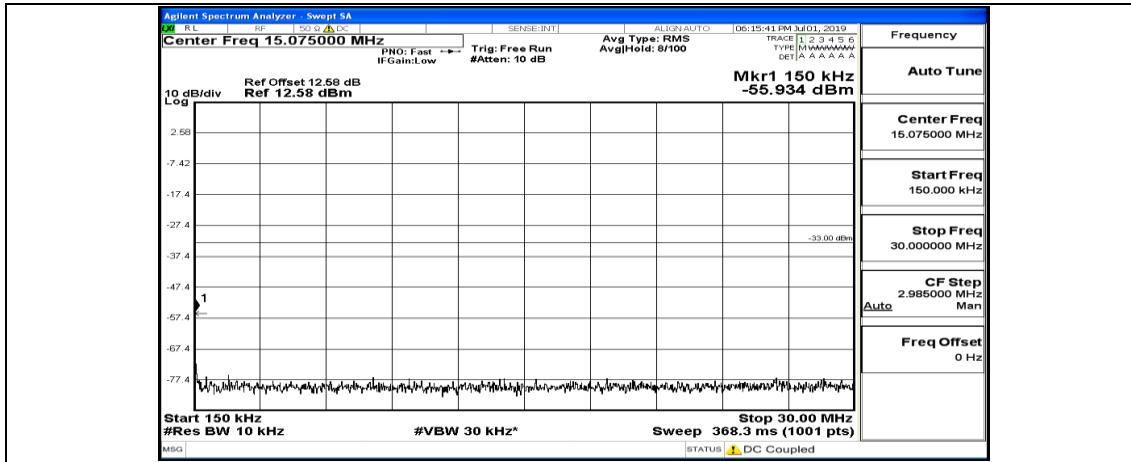

(Channel Bandwidth: 3 MHz)_LCH_16QAM_1RB#7

(Channel Bandwidth: 3 MHz) LCH_16QAM_1RB#14

(Channel Bandwidth: 3 MHz)_MCH_16QAM_1RB#0

(Channel Bandwidth: 3 MHz)_MCH_16QAM_1RB#7

(Channel Bandwidth: 3 MHz)_MCH_16QAM_1RB#14