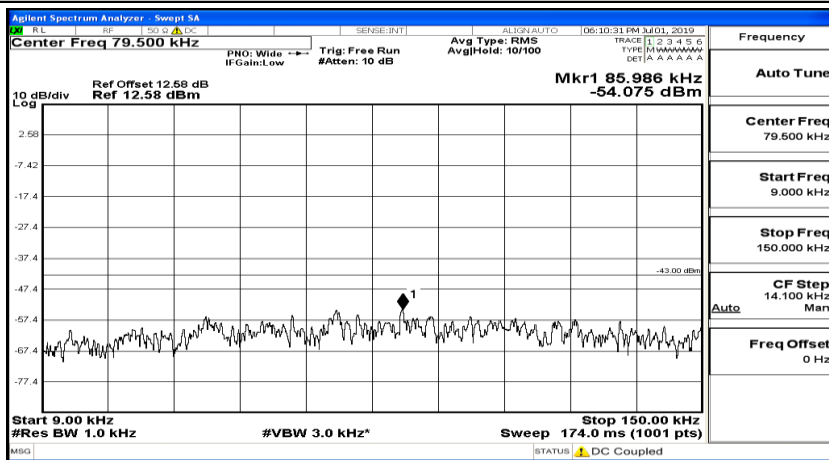

(Channel Bandwidth: 1.4 MHz)_MCH_QPSK_1RB#3