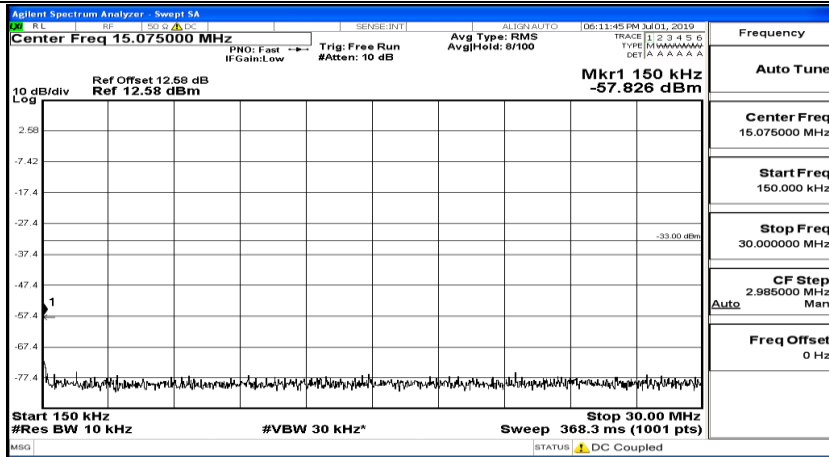

(Channel Bandwidth: 1.4 MHz)_MCH_QPSK_1RB#3

(Channel Bandwidth: 1.4 MHz)_MCH_QPSK_1RB#5

(Channel Bandwidth: 1.4 MHz)_HCH_QPSK_1RB#0

(Channel Bandwidth: 1.4 MHz)_HCH_QPSK_1RB#3

(Channel Bandwidth: 1.4 MHz)_HCH_QPSK_1RB#5