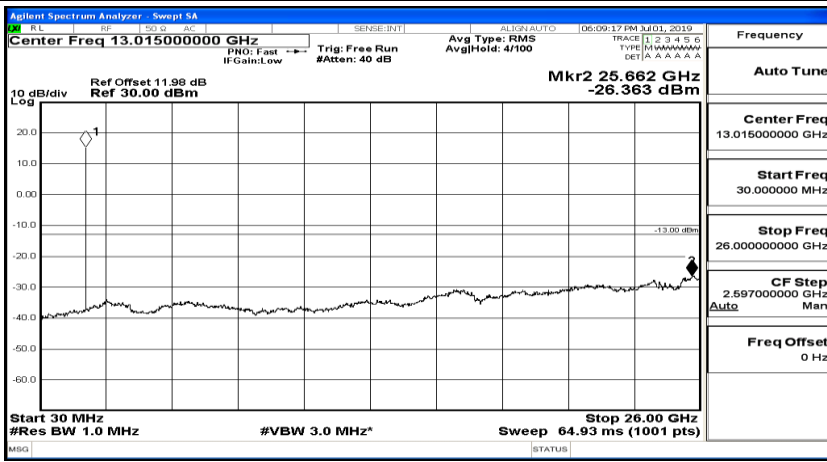

F.5 Conducted Spurious Emission

Channel Bandwidth: 1.4 MHz

(Channel Bandwidth: 1.4 MHz)_LCH_QPSK_1RB#0

(Channel Bandwidth: 1.4 MHz)_LCH_QPSK_1RB#3

(Channel Bandwidth: 1.4 MHz)_LCH_QPSK_1RB#5

(Channel Bandwidth: 1.4 MHz)_MCH_QPSK_1RB#0

(Channel Bandwidth: 1.4 MHz)_MCH_QPSK_1RB#3

(Channel Bandwidth: 1.4 MHz)_MCH_QPSK_1RB#5

(Channel Bandwidth: 1.4 MHz)_HCH_QPSK_1RB#0

(Channel Bandwidth: 1.4 MHz)_HCH_QPSK_1RB#3

(Channel Bandwidth: 1.4 MHz)_HCH_QPSK_1RB#5