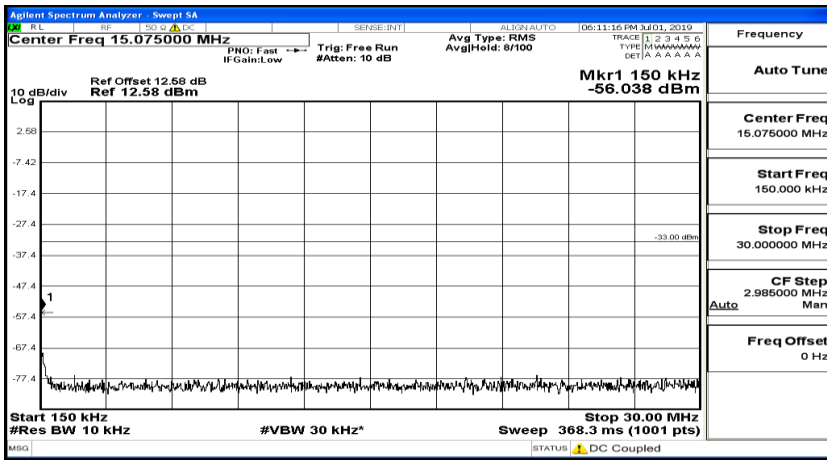

(Channel Bandwidth: 1.4 MHz)_LCH_16QAM_1RB#0

(Channel Bandwidth: 1.4 MHz)_LCH_16QAM_1RB#3

(Channel Bandwidth: 1.4 MHz)_LCH_16QAM_1RB#5

(Channel Bandwidth: 1.4 MHz)_MCH_16QAM_1RB#0

(Channel Bandwidth: 1.4 MHz)_MCH_16QAM_1RB#3