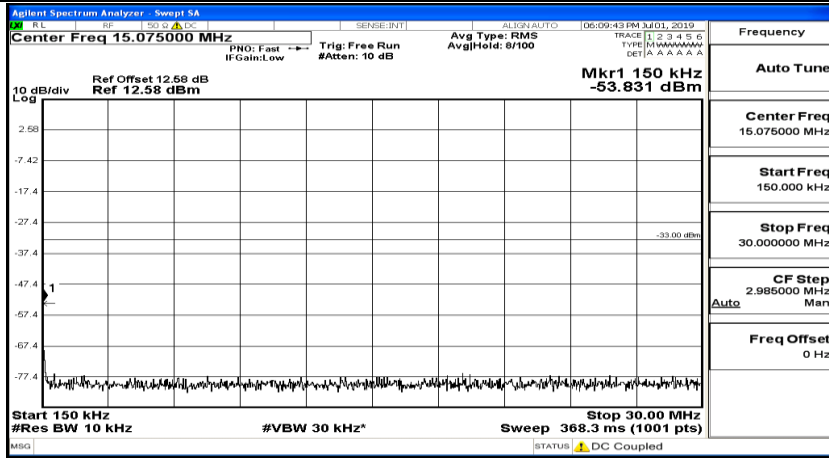

(Channel Bandwidth: 1.4 MHz)_MCH_QPSK_1RB#3

(Channel Bandwidth: 1.4 MHz)_MCH_QPSK_1RB#5

(Channel Bandwidth: 1.4 MHz)_HCH_QPSK_1RB#0

(Channel Bandwidth: 1.4 MHz)_HCH_QPSK_1RB#3

(Channel Bandwidth: 1.4 MHz)_HCH_QPSK_1RB#5

(Channel Bandwidth: 1.4 MHz)_LCH_16QAM_1RB#0

(Channel Bandwidth: 1.4 MHz)_LCH_16QAM_1RB#3

(Channel Bandwidth: 1.4 MHz)_LCH_16QAM_1RB#5

(Channel Bandwidth: 1.4 MHz)_MCH_16QAM_1RB#0

(Channel Bandwidth: 1.4 MHz)_MCH_16QAM_1RB#3