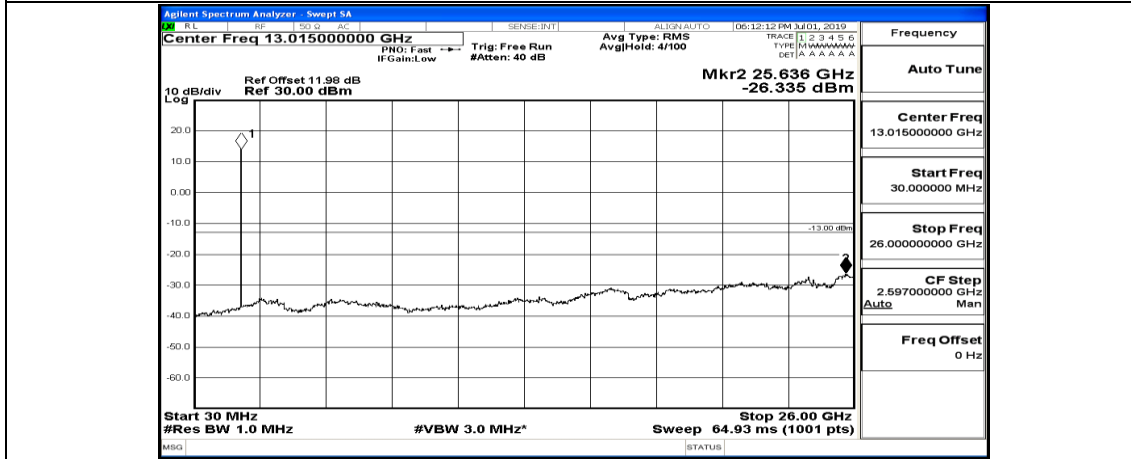

F.5 Conducted Spurious Emission

Channel Bandwidth: 1.4 MHz

(Channel Bandwidth: 1.4 MHz)_LCH_QPSK_1RB#0

(Channel Bandwidth: 1.4 MHz)_LCH_QPSK_1RB#3

(Channel Bandwidth: 1.4 MHz)_LCH_QPSK_1RB#5

(Channel Bandwidth: 1.4 MHz)_MCH_QPSK_1RB#0

(Channel Bandwidth: 1.4 MHz)_MCH_QPSK_1RB#3

(Channel Bandwidth: 1.4 MHz)_MCH_QPSK_1RB#5

(Channel Bandwidth: 1.4 MHz)_HCH_QPSK_1RB#0

(Channel Bandwidth: 1.4 MHz)_HCH_QPSK_1RB#3

(Channel Bandwidth: 1.4 MHz)_HCH_QPSK_1RB#5

(Channel Bandwidth: 1.4 MHz)_LCH_16QAM_1RB#0

(Channel Bandwidth: 1.4 MHz)_LCH_16QAM_1RB#3

(Channel Bandwidth: 1.4 MHz)_LCH_16QAM_1RB#5

(Channel Bandwidth: 1.4 MHz)_MCH_16QAM_1RB#0

(Channel Bandwidth: 1.4 MHz)_MCH_16QAM_1RB#3