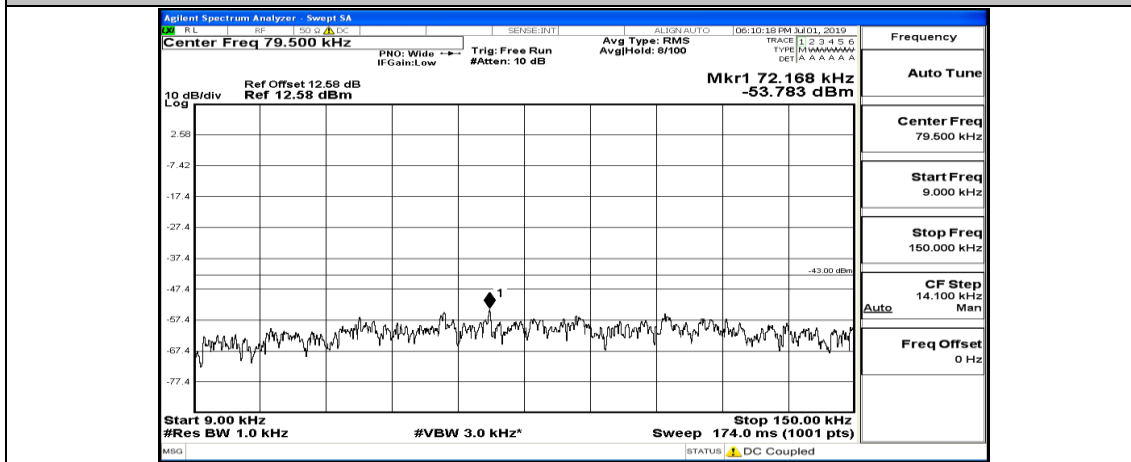

F.5 Conducted Spurious Emission

Channel Bandwidth: 1.4 MHz

(Channel Bandwidth: 1.4 MHz)_LCH_QPSK_1RB#0

(Channel Bandwidth: 1.4 MHz)_LCH_QPSK_1RB#3

(Channel Bandwidth: 1.4 MHz)_LCH_QPSK_1RB#5

(Channel Bandwidth: 1.4 MHz)_MCH_QPSK_1RB#0

(Channel Bandwidth: 1.4 MHz)_MCH_QPSK_1RB#3

(Channel Bandwidth: 1.4 MHz)_MCH_QPSK_1RB#5

(Channel Bandwidth: 1.4 MHz)_HCH_QPSK_1RB#0

(Channel Bandwidth: 1.4 MHz)_HCH_QPSK_1RB#3

(Channel Bandwidth: 1.4 MHz)_HCH_QPSK_1RB#5