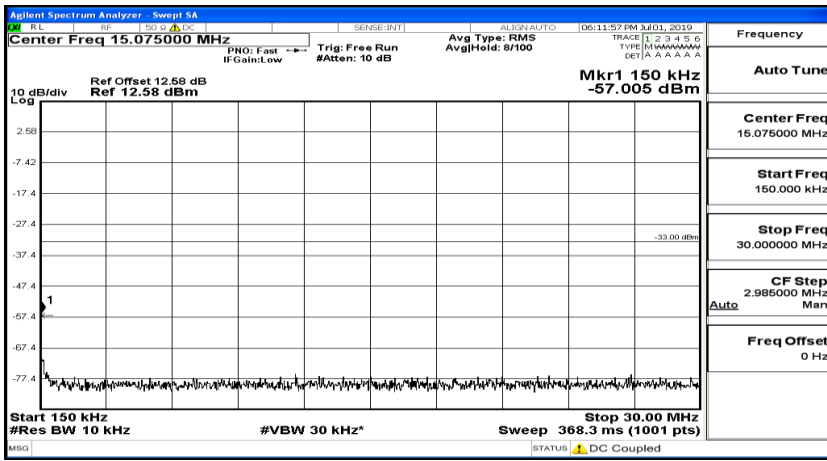

(Channel Bandwidth: 1.4 MHz)_MCH_QPSK_1RB#3

(Channel Bandwidth: 1.4 MHz)_MCH_QPSK_1RB#5

(Channel Bandwidth: 1.4 MHz)_HCH_QPSK_1RB#0

(Channel Bandwidth: 1.4 MHz)_HCH_QPSK_1RB#3

(Channel Bandwidth: 1.4 MHz)_HCH_QPSK_1RB#5

(Channel Bandwidth: 1.4 MHz)_LCH_16QAM_1RB#0

(Channel Bandwidth: 1.4 MHz)_LCH_16QAM_1RB#3

(Channel Bandwidth: 1.4 MHz)_LCH_16QAM_1RB#5

(Channel Bandwidth: 1.4 MHz)_MCH_16QAM_1RB#0

(Channel Bandwidth: 1.4 MHz)_MCH_16QAM_1RB#3