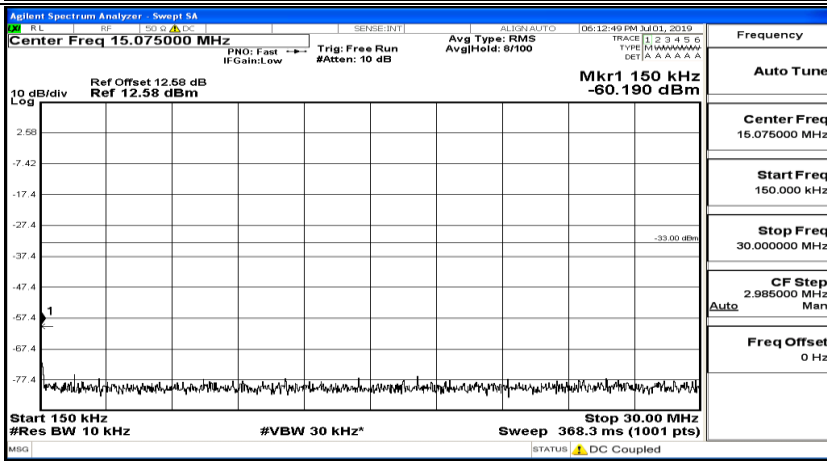

(Channel Bandwidth: 1.4 MHz)_MCH_16QAM_1RB#5

(Channel Bandwidth: 1.4 MHz)_HCH_16QAM_1RB#0

(Channel Bandwidth: 1.4 MHz)_HCH_16QAM_1RB#3

(Channel Bandwidth: 1.4 MHz)_HCH_16QAM_1RB#5

Channel Bandwidth: 3 MHz