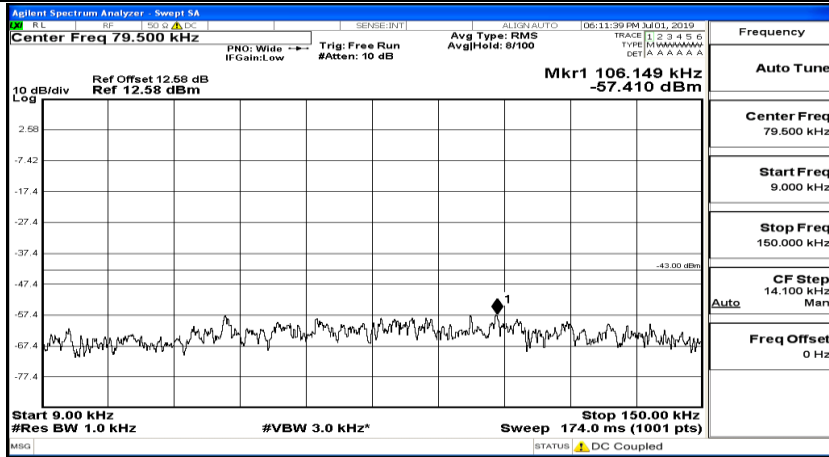

(Channel Bandwidth: 1.4 MHz)_MCH_QPSK_1RB#3

(Channel Bandwidth: 1.4 MHz)_MCH_QPSK_1RB#5

(Channel Bandwidth: 1.4 MHz)_HCH_QPSK_1RB#0

(Channel Bandwidth: 1.4 MHz)_HCH_QPSK_1RB#3

(Channel Bandwidth: 1.4 MHz)_HCH_QPSK_1RB#5