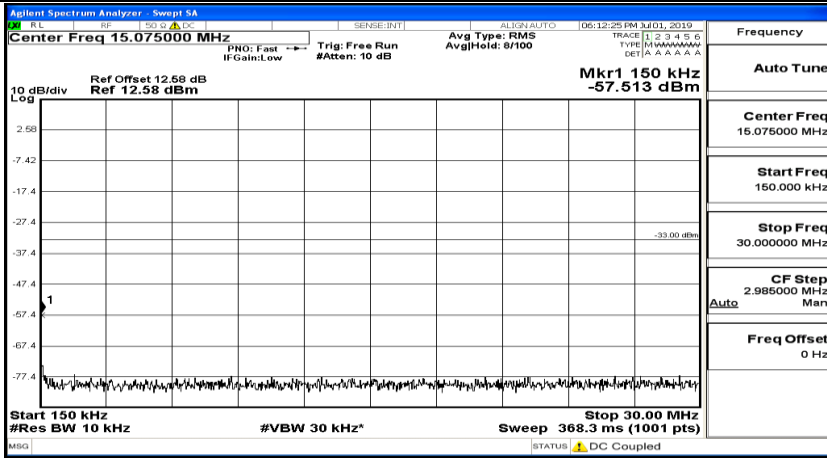

(Channel Bandwidth: 1.4 MHz)_HCH_16QAM_1RB#3