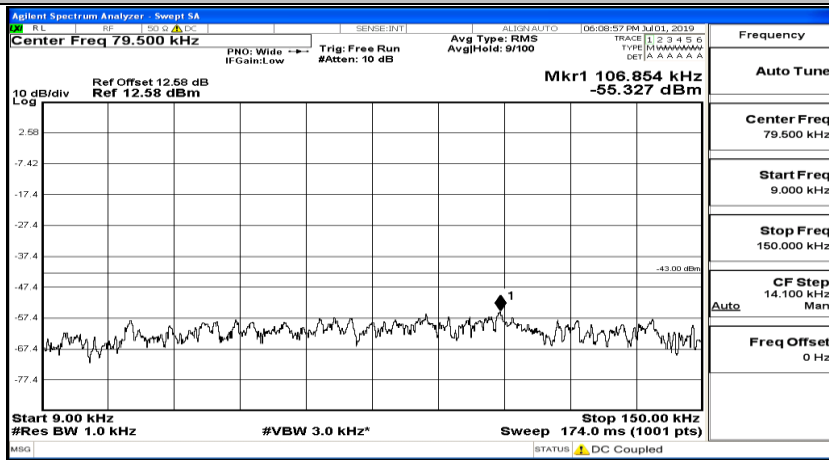

F.5 Conducted Spurious Emission

Channel Bandwidth: 1.4 MHz

(Channel Bandwidth: 1.4 MHz)_LCH_QPSK_1RB#0

(Channel Bandwidth: 1.4 MHz)_LCH_QPSK_1RB#3

(Channel Bandwidth: 1.4 MHz)_LCH_QPSK_1RB#5

(Channel Bandwidth: 1.4 MHz)_MCH_QPSK_1RB#0