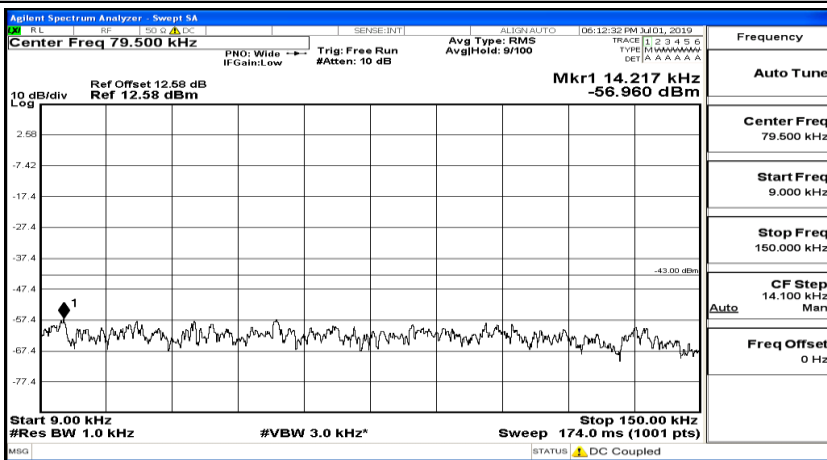

(Channel Bandwidth: 1.4 MHz)_MCH_16QAM_1RB#5

(Channel Bandwidth: 1.4 MHz)_HCH_16QAM_1RB#0

(Channel Bandwidth: 1.4 MHz)_HCH_16QAM_1RB#3

(Channel Bandwidth: 1.4 MHz)_HCH_16QAM_1RB#5

Channel Bandwidth: 3 MHz