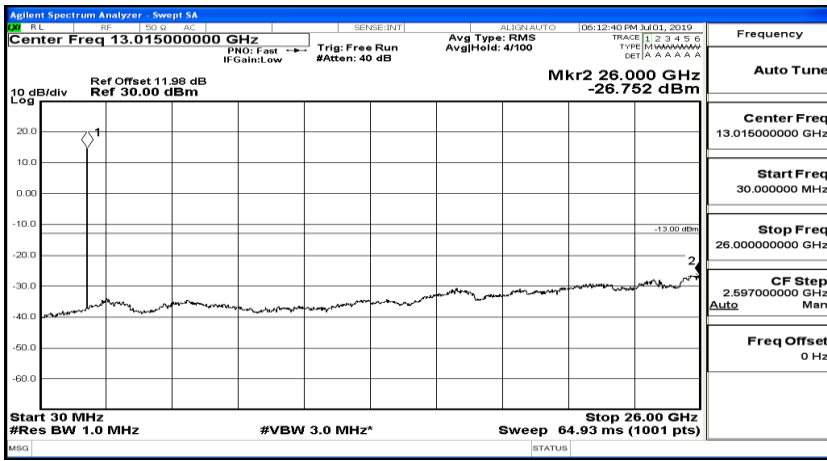

(Channel Bandwidth: 1.4 MHz)_MCH_16QAM_1RB#5

(Channel Bandwidth: 1.4 MHz)_HCH_16QAM_1RB#0

(Channel Bandwidth: 1.4 MHz)_HCH_16QAM_1RB#3

(Channel Bandwidth: 1.4 MHz)_HCH_16QAM_1RB#5

Channel Bandwidth: 3 MHz