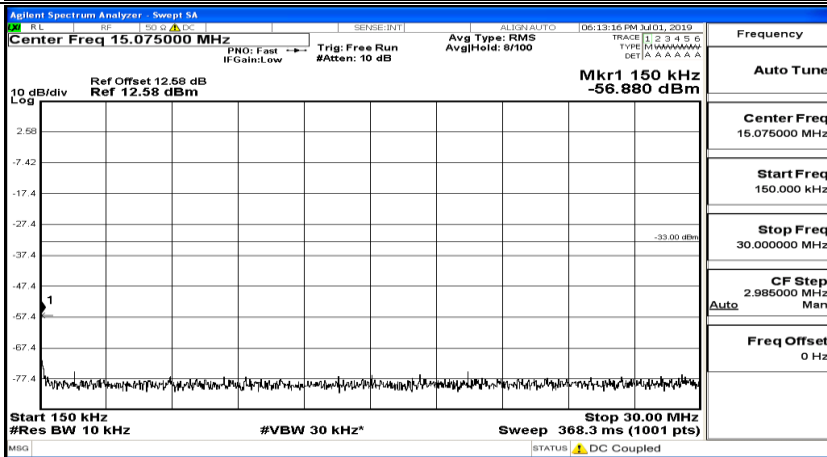

Channel Bandwidth: 3 MHz

(Channel Bandwidth: 3 MHz)_LCH_QPSK_1RB#0