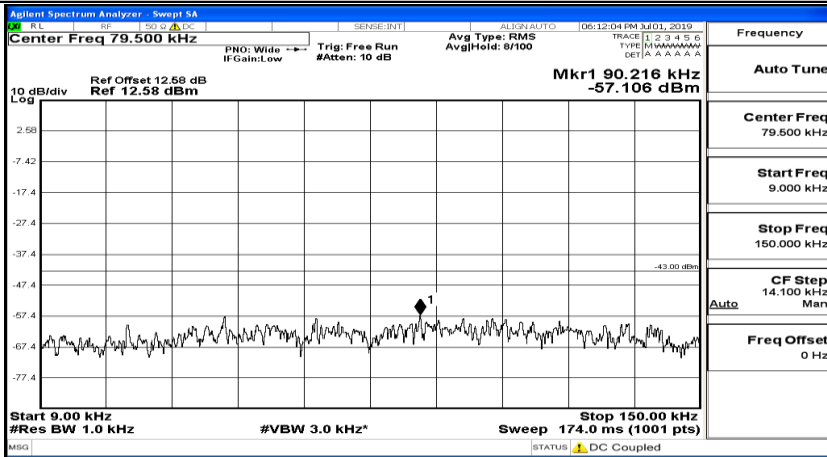

(Channel Bandwidth: 1.4 MHz)_MCH_QPSK_1RB#3

(Channel Bandwidth: 1.4 MHz)_MCH_QPSK_1RB#5

(Channel Bandwidth: 1.4 MHz)_HCH_QPSK_1RB#0

(Channel Bandwidth: 1.4 MHz)_HCH_QPSK_1RB#3

(Channel Bandwidth: 1.4 MHz)_HCH_QPSK_1RB#5