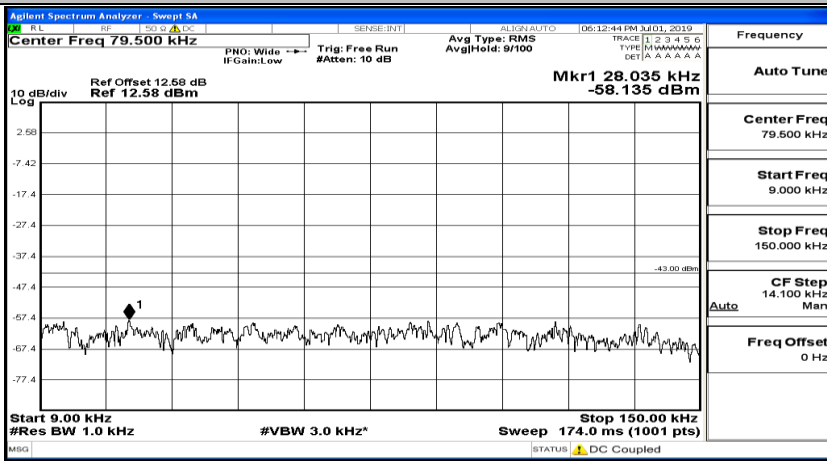

(Channel Bandwidth: 1.4 MHz)_MCH_16QAM_1RB#5

(Channel Bandwidth: 1.4 MHz)_HCH_16QAM_1RB#0

(Channel Bandwidth: 1.4 MHz)_HCH_16QAM_1RB#3

(Channel Bandwidth: 1.4 MHz)_HCH_16QAM_1RB#5

Channel Bandwidth: 3 MHz