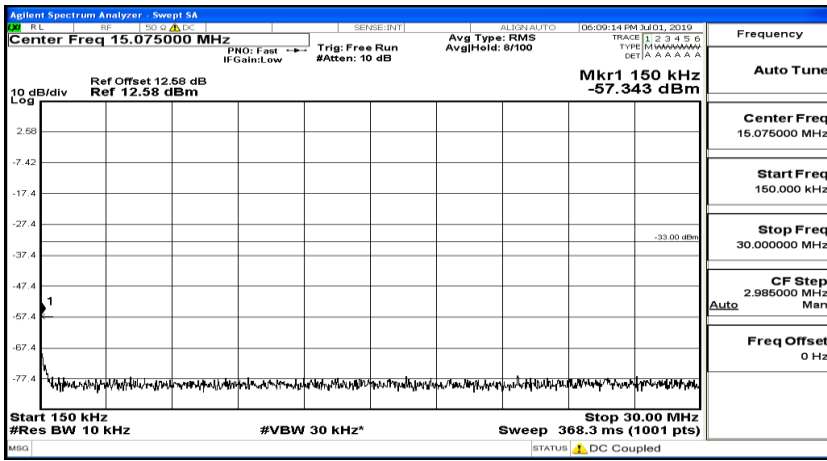

F.5 Conducted Spurious Emission

Channel Bandwidth: 1.4 MHz

(Channel Bandwidth: 1.4 MHz)_LCH_QPSK_1RB#0

(Channel Bandwidth: 1.4 MHz)_LCH_QPSK_1RB#3

(Channel Bandwidth: 1.4 MHz)_LCH_QPSK_1RB#5

(Channel Bandwidth: 1.4 MHz)_MCH_QPSK_1RB#0

(Channel Bandwidth: 1.4 MHz)_MCH_QPSK_1RB#3

(Channel Bandwidth: 1.4 MHz)_MCH_QPSK_1RB#5

(Channel Bandwidth: 1.4 MHz)_HCH_QPSK_1RB#0

(Channel Bandwidth: 1.4 MHz)_HCH_QPSK_1RB#3

(Channel Bandwidth: 1.4 MHz)_HCH_QPSK_1RB#5