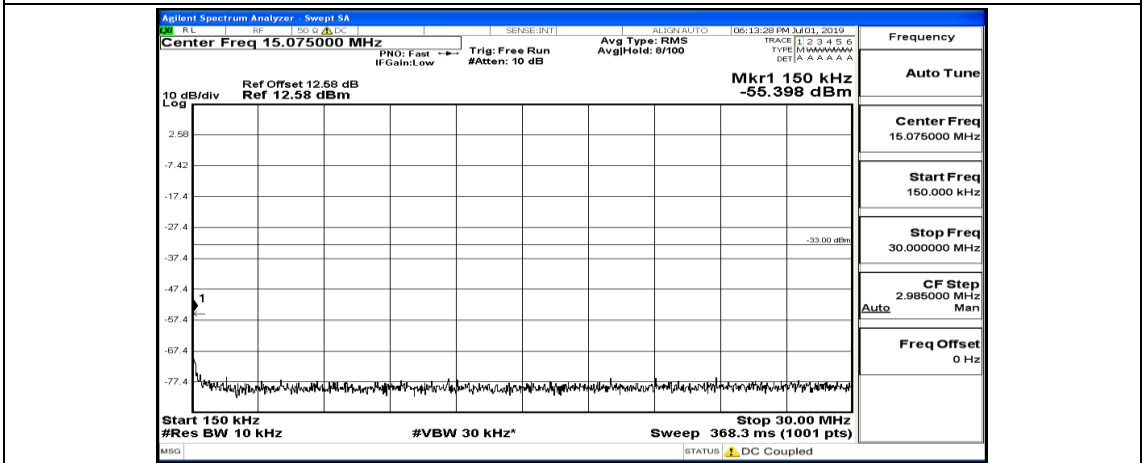

(Channel Bandwidth: 3 MHz)_LCH_QPSK_1RB#14