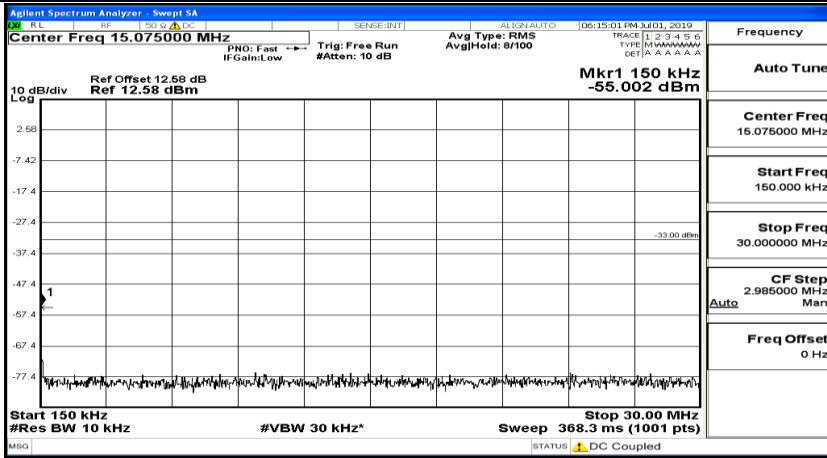

(Channel Bandwidth: 3 MHz)_MCH_QPSK_1RB#14