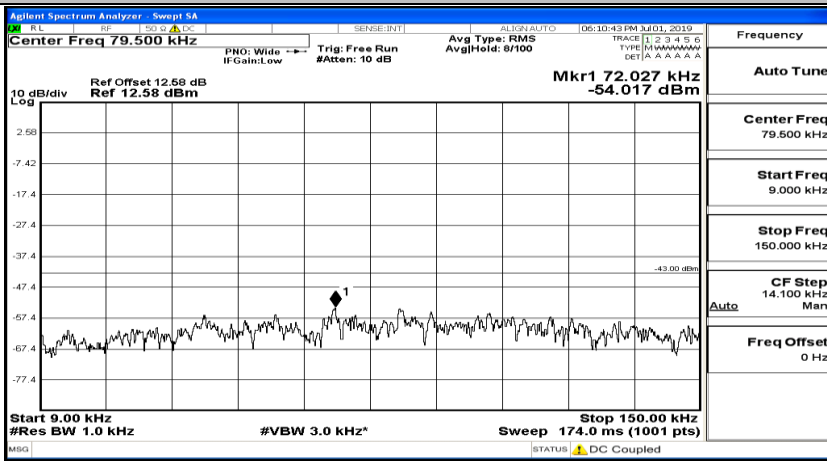

(Channel Bandwidth: 1.4 MHz)_MCH_QPSK_1RB#5