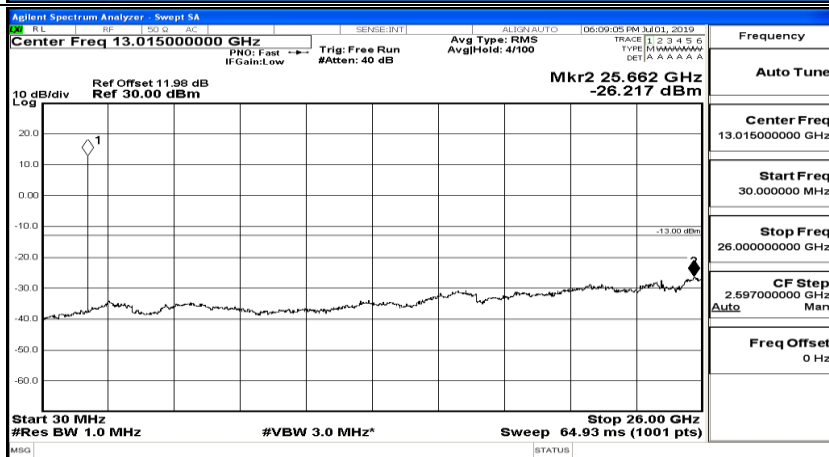

F.5 Conducted Spurious Emission

Channel Bandwidth: 1.4 MHz

(Channel Bandwidth: 1.4 MHz)_LCH_QPSK_1RB#0

(Channel Bandwidth: 1.4 MHz)_LCH_QPSK_1RB#3

(Channel Bandwidth: 1.4 MHz)_LCH_QPSK_1RB#5

(Channel Bandwidth: 1.4 MHz)_MCH_QPSK_1RB#0

(Channel Bandwidth: 1.4 MHz)_MCH_QPSK_1RB#3

(Channel Bandwidth: 1.4 MHz)_MCH_QPSK_1RB#5

(Channel Bandwidth: 1.4 MHz)_HCH_QPSK_1RB#0

(Channel Bandwidth: 1.4 MHz)_HCH_QPSK_1RB#3

(Channel Bandwidth: 1.4 MHz)_HCH_QPSK_1RB#5