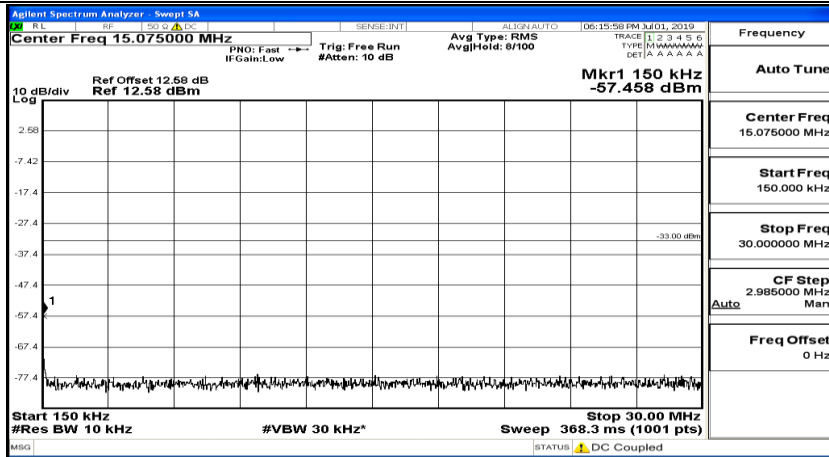

(Channel Bandwidth: 3 MHz)_HCH_QPSK_1RB#0

(Channel Bandwidth: 3 MHz)_HCH_QPSK_1RB#7