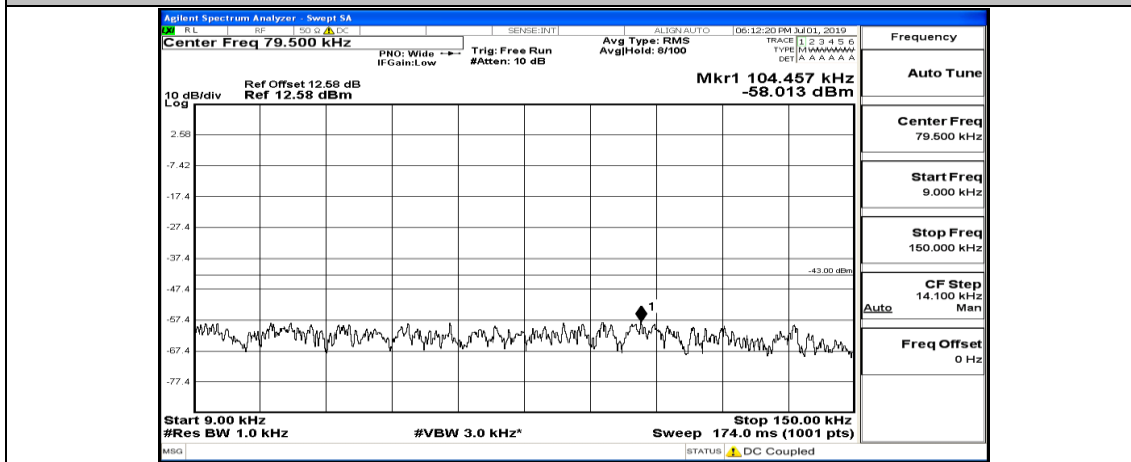

(Channel Bandwidth: 1.4 MHz)_HCH_16QAM_1RB#0