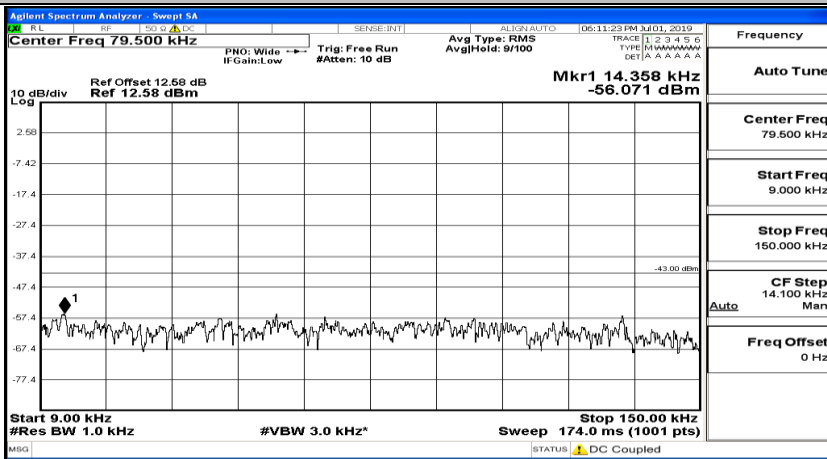

(Channel Bandwidth: 1.4 MHz)_MCH_16QAM_1RB#5