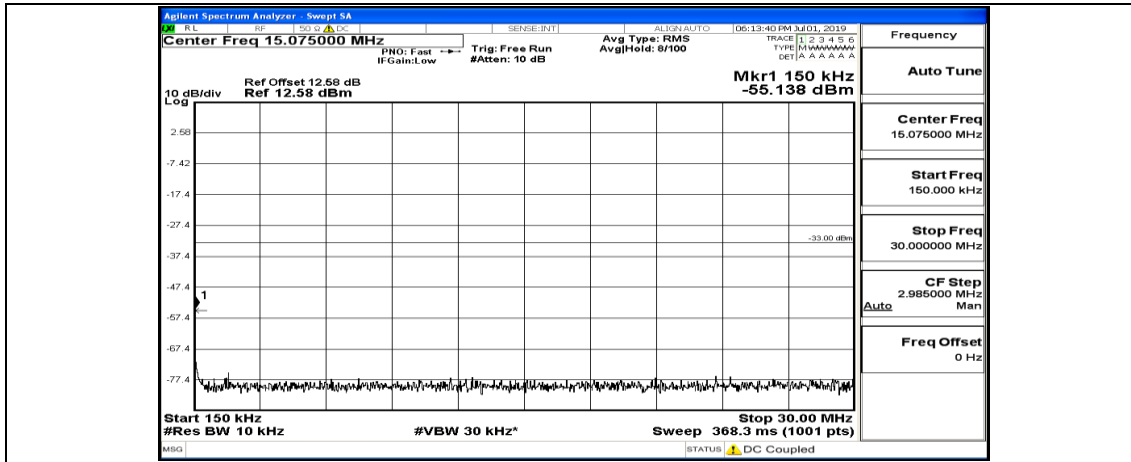

(Channel Bandwidth: 3 MHz)_LCH_QPSK_1RB#0

(Channel Bandwidth: 3 MHz)_LCH_QPSK_1RB#7

(Channel Bandwidth: 3 MHz)_LCH_QPSK_1RB#14

(Channel Bandwidth: 3 MHz)_MCH_QPSK_1RB#0

(Channel Bandwidth: 3 MHz) MCH_QPSK_1RB#7