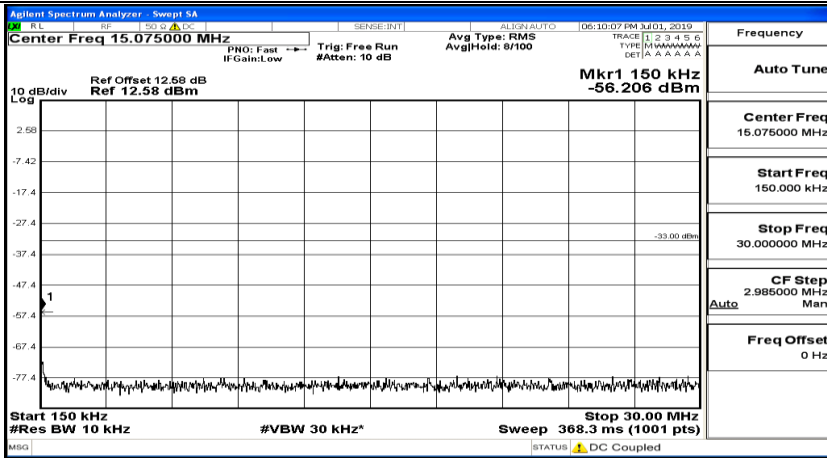

(Channel Bandwidth: 1.4 MHz)_LCH_16QAM_1RB#0

(Channel Bandwidth: 1.4 MHz)_LCH_16QAM_1RB#3

(Channel Bandwidth: 1.4 MHz)_LCH_16QAM_1RB#5

(Channel Bandwidth: 1.4 MHz)_MCH_16QAM_1RB#0

(Channel Bandwidth: 1.4 MHz)_MCH_16QAM_1RB#3