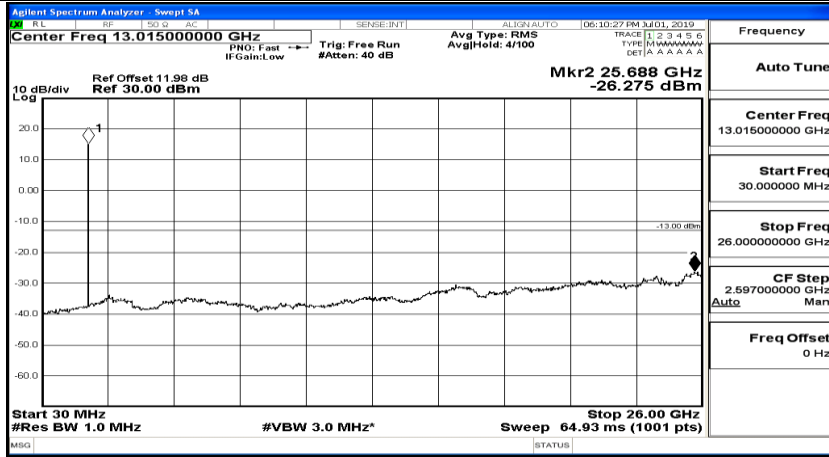

F.5 Conducted Spurious Emission

Channel Bandwidth: 1.4 MHz

(Channel Bandwidth: 1.4 MHz)_LCH_QPSK_1RB#0

(Channel Bandwidth: 1.4 MHz)_LCH_QPSK_1RB#3

(Channel Bandwidth: 1.4 MHz)_LCH_QPSK_1RB#5

(Channel Bandwidth: 1.4 MHz)_MCH_QPSK_1RB#0

(Channel Bandwidth: 1.4 MHz)_MCH_QPSK_1RB#3

(Channel Bandwidth: 1.4 MHz)_MCH_QPSK_1RB#5

(Channel Bandwidth: 1.4 MHz)_HCH_QPSK_1RB#0

(Channel Bandwidth: 1.4 MHz)_HCH_QPSK_1RB#3

(Channel Bandwidth: 1.4 MHz)_HCH_QPSK_1RB#5