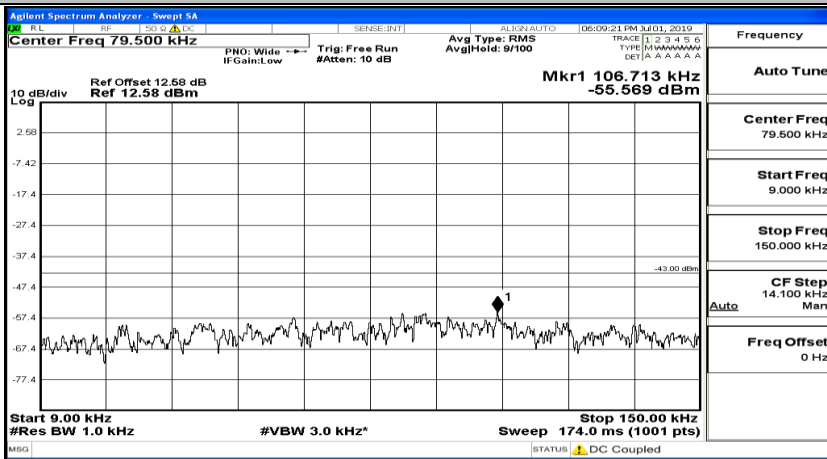

F.5 Conducted Spurious Emission

Channel Bandwidth: 1.4 MHz

(Channel Bandwidth: 1.4 MHz)_LCH_QPSK_1RB#0

(Channel Bandwidth: 1.4 MHz)_LCH_QPSK_1RB#3

(Channel Bandwidth: 1.4 MHz)_LCH_QPSK_1RB#5

(Channel Bandwidth: 1.4 MHz)_MCH_QPSK_1RB#0

(Channel Bandwidth: 1.4 MHz)_MCH_QPSK_1RB#3

(Channel Bandwidth: 1.4 MHz)_MCH_QPSK_1RB#5

(Channel Bandwidth: 1.4 MHz)_HCH_QPSK_1RB#0

(Channel Bandwidth: 1.4 MHz)_HCH_QPSK_1RB#3

(Channel Bandwidth: 1.4 MHz)_HCH_QPSK_1RB#5