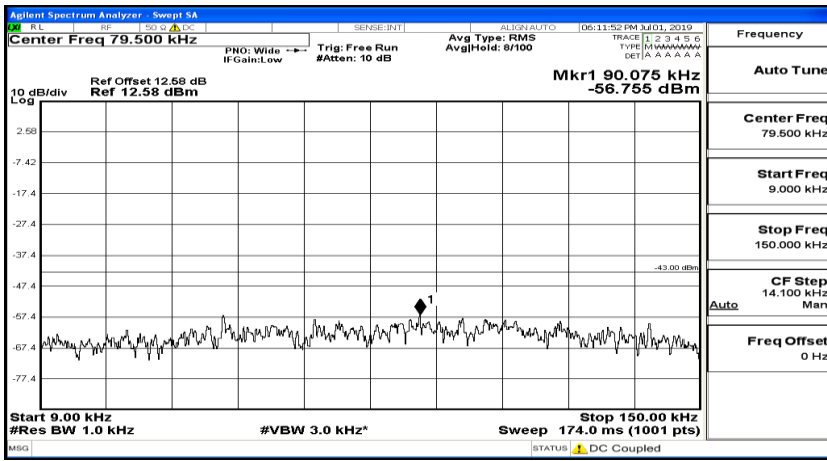

(Channel Bandwidth: 1.4 MHz)_MCH_QPSK_1RB#3

(Channel Bandwidth: 1.4 MHz)_MCH_QPSK_1RB#5

(Channel Bandwidth: 1.4 MHz)_HCH_QPSK_1RB#0

(Channel Bandwidth: 1.4 MHz)_HCH_QPSK_1RB#3

(Channel Bandwidth: 1.4 MHz)_HCH_QPSK_1RB#5