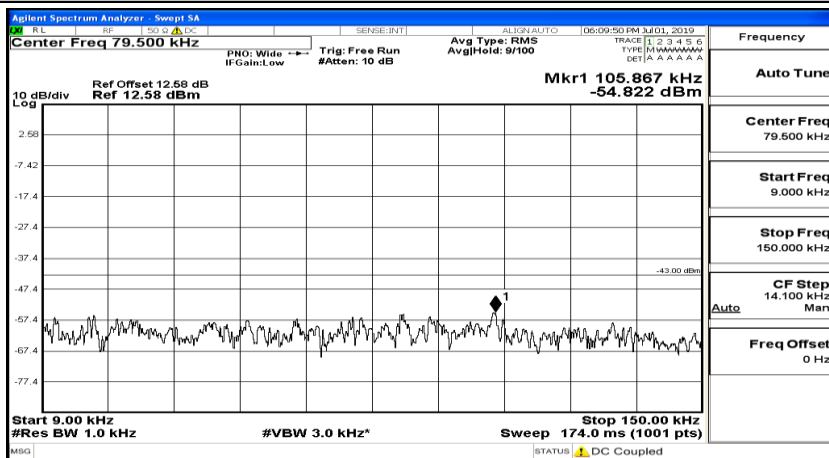

(Channel Bandwidth: 1.4 MHz)_MCH_QPSK_1RB#3

(Channel Bandwidth: 1.4 MHz)_MCH_QPSK_1RB#5

(Channel Bandwidth: 1.4 MHz)_HCH_QPSK_1RB#0

(Channel Bandwidth: 1.4 MHz)_HCH_QPSK_1RB#3

(Channel Bandwidth: 1.4 MHz)_HCH_QPSK_1RB#5

(Channel Bandwidth: 1.4 MHz)_LCH_16QAM_1RB#0

(Channel Bandwidth: 1.4 MHz)_LCH_16QAM_1RB#3

(Channel Bandwidth: 1.4 MHz)_LCH_16QAM_1RB#5

(Channel Bandwidth: 1.4 MHz)_MCH_16QAM_1RB#0

(Channel Bandwidth: 1.4 MHz)_MCH_16QAM_1RB#3