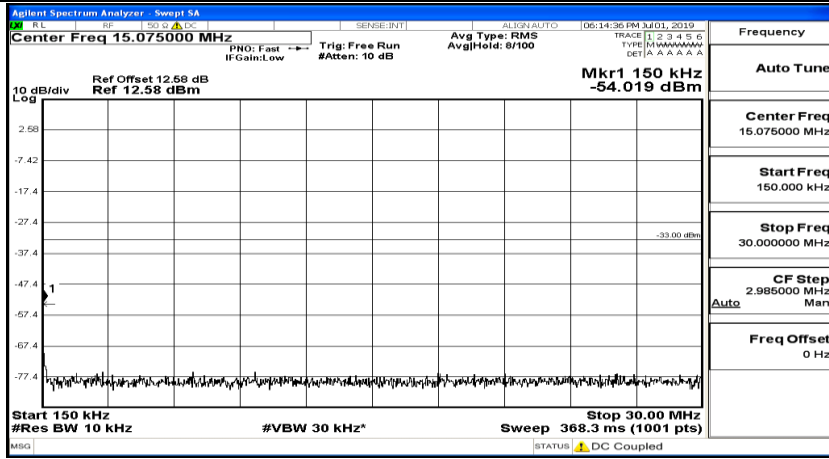

(Channel Bandwidth: 3 MHz)_LCH_QPSK_1RB#0

(Channel Bandwidth: 3 MHz)_LCH_QPSK_1RB#7

(Channel Bandwidth: 3 MHz)_LCH_QPSK_1RB#14

(Channel Bandwidth: 3 MHz)_MCH_QPSK_1RB#0

(Channel Bandwidth: 3 MHz) MCH_QPSK_1RB#7