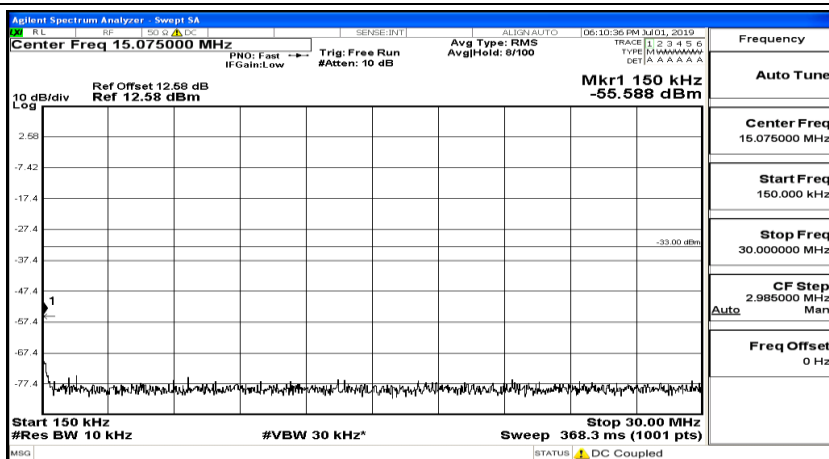

F.5 Conducted Spurious Emission

Channel Bandwidth: 1.4 MHz

(Channel Bandwidth: 1.4 MHz)_LCH_QPSK_1RB#0

(Channel Bandwidth: 1.4 MHz)_LCH_QPSK_1RB#3

(Channel Bandwidth: 1.4 MHz)_LCH_QPSK_1RB#5

(Channel Bandwidth: 1.4 MHz)_MCH_QPSK_1RB#0

(Channel Bandwidth: 1.4 MHz)_MCH_QPSK_1RB#3

(Channel Bandwidth: 1.4 MHz)_MCH_QPSK_1RB#5

(Channel Bandwidth: 1.4 MHz)_HCH_QPSK_1RB#0

(Channel Bandwidth: 1.4 MHz)_HCH_QPSK_1RB#3

(Channel Bandwidth: 1.4 MHz)_HCH_QPSK_1RB#5