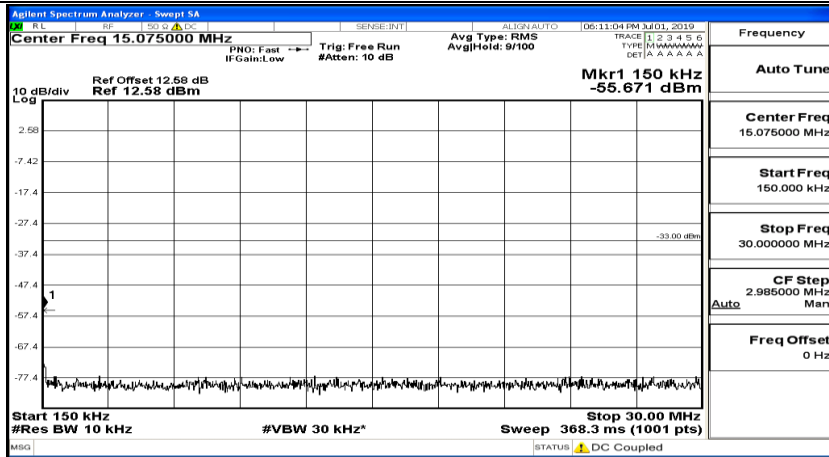

(Channel Bandwidth: 1.4 MHz)_LCH_16QAM_1RB#0

(Channel Bandwidth: 1.4 MHz)_LCH_16QAM_1RB#3

(Channel Bandwidth: 1.4 MHz)_LCH_16QAM_1RB#5

(Channel Bandwidth: 1.4 MHz)_MCH_16QAM_1RB#0

(Channel Bandwidth: 1.4 MHz)_MCH_16QAM_1RB#3