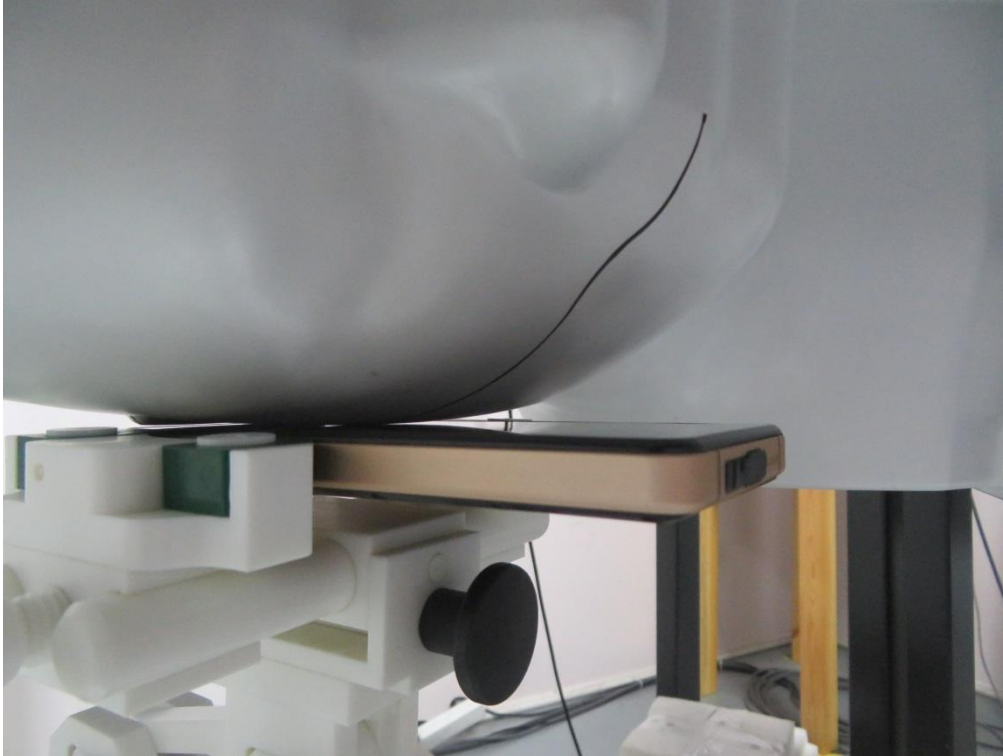

Test Setup Photos for SAR Testing

Head Setup Photo (Left Cheek)

Head Setup Photo (Left Tilt)

Head Setup Photo (Right Cheek)

Head Setup Photo (Right Tilt)

10mm body-worn Back Side Setup Photo (hotspot)

10mm body-worn Front Side Setup Photo (hotspot)

10mm body-worn Left Side Setup Photo (hotspot)

10mm body-worn Right Side Setup Photo (hotspot)

10mm body-worn Top Side Setup Photo (hotspot)

10mm body-worn Bottom Side Setup Photo (hotspot)