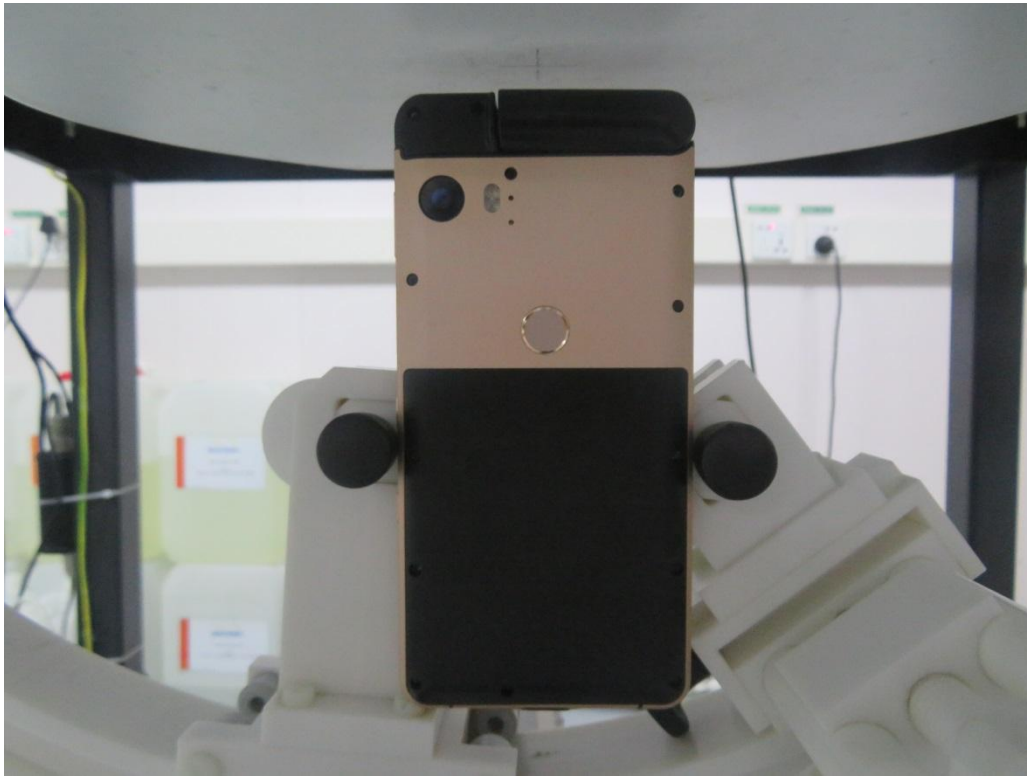

Test Setup Photos for SAR Testing

Head Setup Photo (Left Cheek)

Head Setup Photo (Left Tilt)

Head Setup Photo (Right Cheek)

Head Setup Photo (Right Tilt)

10mm body-worn Back Side Setup Photo (hotspot)

10mm body-worn Front Side Setup Photo (hotspot)

10mm body-worn Left Side Setup Photo (hotspot)

10mm body-worn Right Side Setup Photo (hotspot)

10mm body-worn Top Side Setup Photo (hotspot)

10mm body-worn Bottom Side Setup Photo (hotspot)