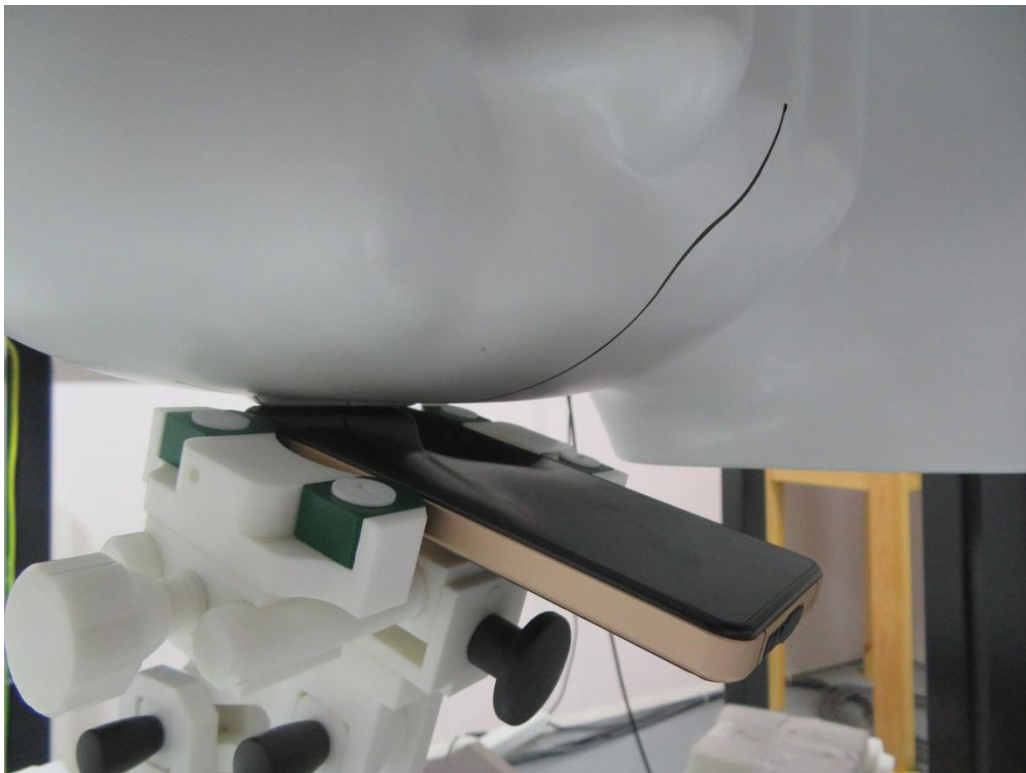

Test Setup Photos for SAR Testing

Head Setup Photo (Left Cheek)

Head Setup Photo (Left Tilt)

Head Setup Photo (Right Cheek)

Head Setup Photo (Right Tilt)

10mm body-worn Back Side Setup Photo (hotspot)

10mm body-worn Front Side Setup Photo (hotspot)

10mm body-worn Left Side Setup Photo (hotspot)

10mm body-worn Right Side Setup Photo (hotspot)

10mm body-worn Top Side Setup Photo (hotspot)

10mm body-worn Bottom Side Setup Photo (hotspot)