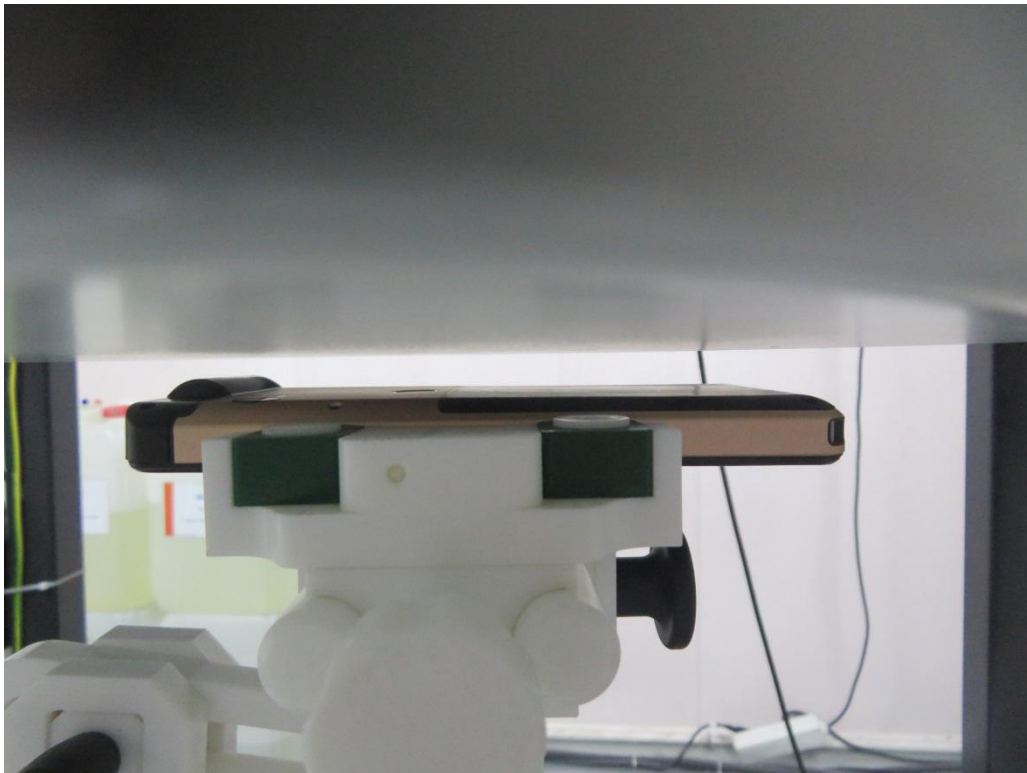

Test Setup Photos for SAR Testing

Head Setup Photo (Left Cheek)

Head Setup Photo (Left Tilt)

Head Setup Photo (Right Cheek)

Head Setup Photo (Right Tilt)

10mm body-worn Back Side Setup Photo (hotspot)

10mm body-worn Front Side Setup Photo (hotspot)

10mm body-worn Left Side Setup Photo (hotspot)

10mm body-worn Right Side Setup Photo (hotspot)

10mm body-worn Top Side Setup Photo (hotspot)

10mm body-worn Bottom Side Setup Photo (hotspot)