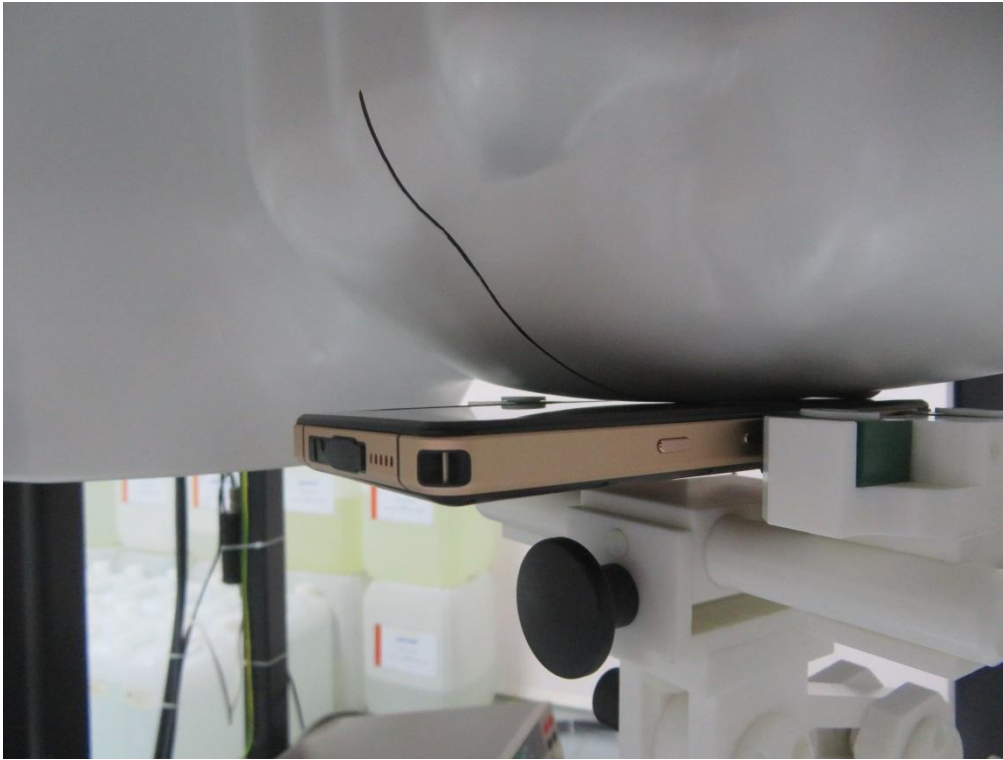

Test Setup Photos for SAR Testing

Head Setup Photo (Left Cheek)

Head Setup Photo (Left Tilt)

Head Setup Photo (Right Cheek)

Head Setup Photo (Right Tilt)

10mm body-worn Back Side Setup Photo (hotspot)

10mm body-worn Front Side Setup Photo (hotspot)

10mm body-worn Left Side Setup Photo (hotspot)

10mm body-worn Right Side Setup Photo (hotspot)

10mm body-worn Top Side Setup Photo (hotspot)

10mm body-worn Bottom Side Setup Photo (hotspot)