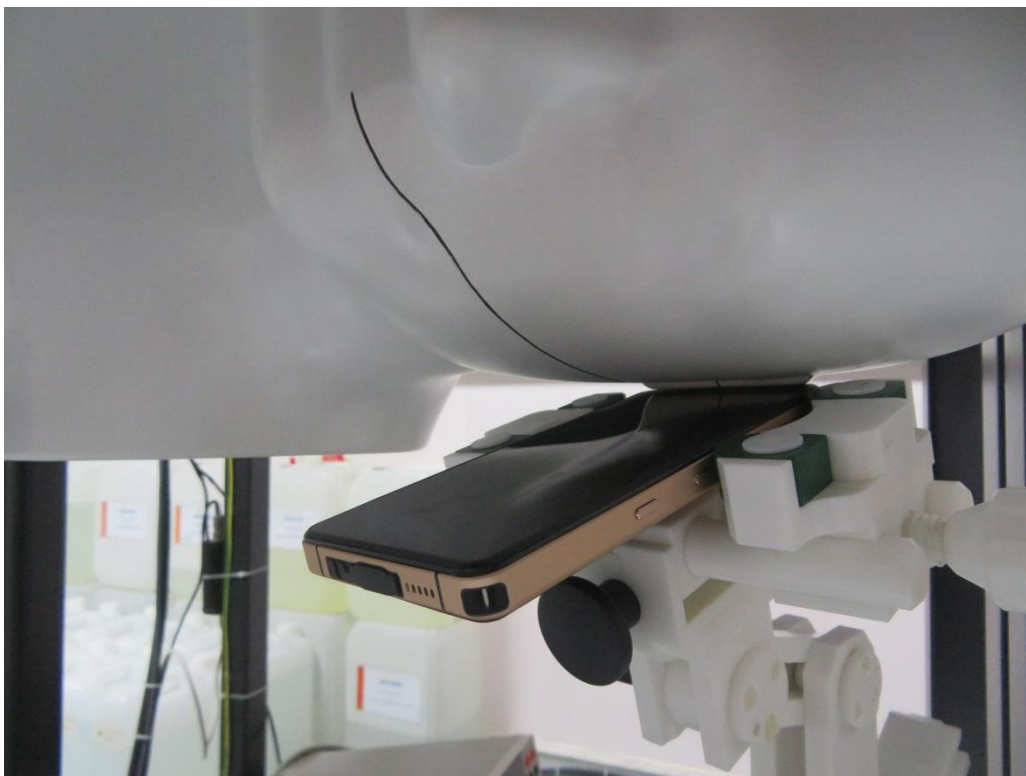

Test Setup Photos for SAR Testing

Head Setup Photo (Left Cheek)

Head Setup Photo (Left Tilt)

Head Setup Photo (Right Cheek)

Head Setup Photo (Right Tilt)

10mm body-worn Back Side Setup Photo (hotspot)

10mm body-worn Front Side Setup Photo (hotspot)

10mm body-worn Left Side Setup Photo (hotspot)

10mm body-worn Right Side Setup Photo (hotspot)

10mm body-worn Top Side Setup Photo (hotspot)

10mm body-worn Bottom Side Setup Photo (hotspot)