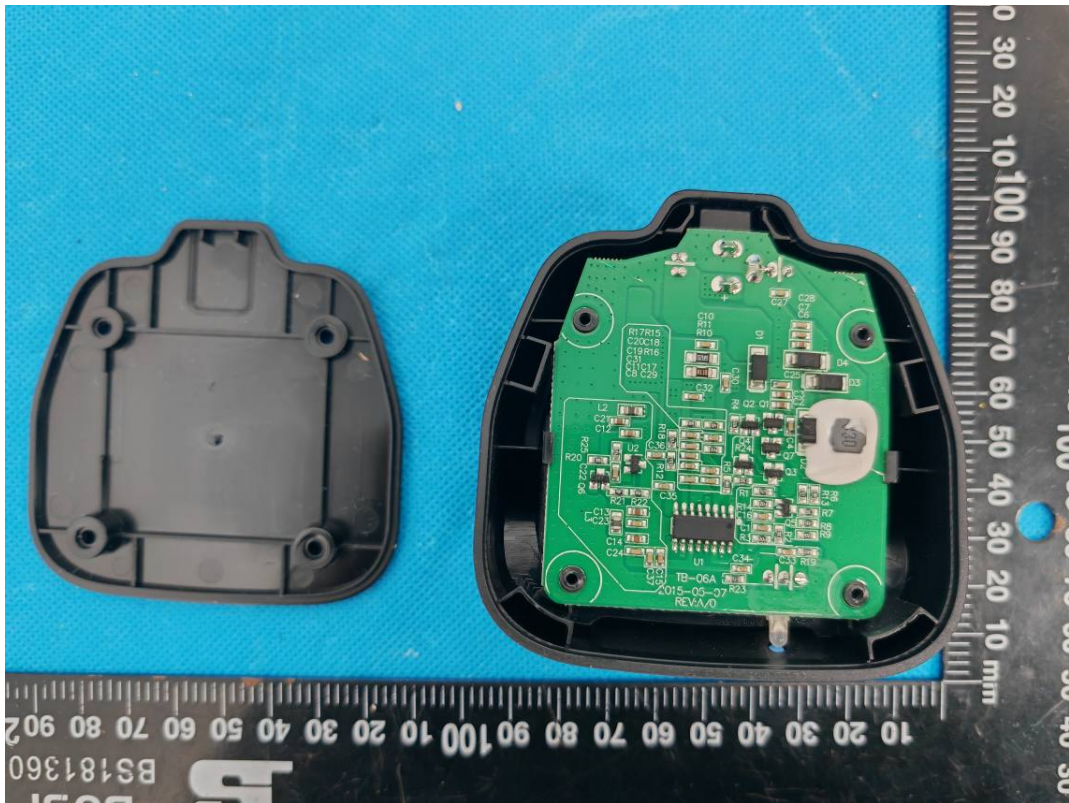

Model: AXP605 UHF

BT ANT

Charger

AXB-AB660 Battery

AXB-AB610 Battery

DMR ANT