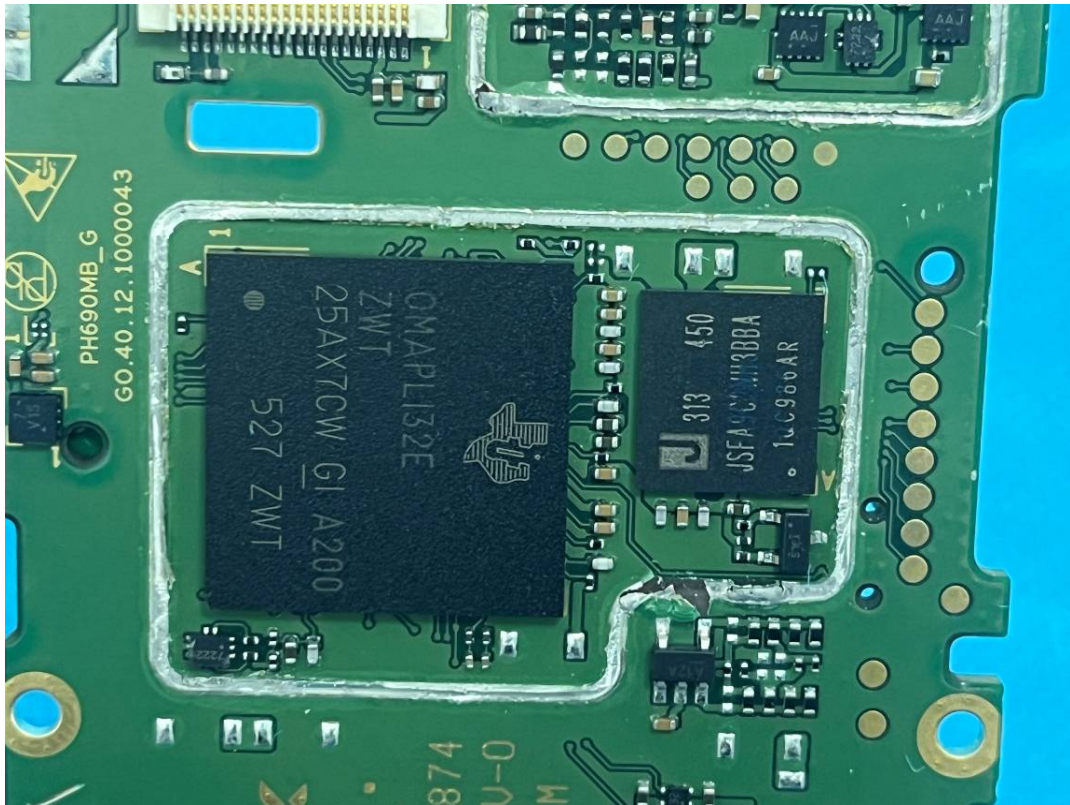

Model: AXP605 UHF

BT ANT

Charger

AXB-AB660 Battery

AXB-AB610 Battery

DMR ANT