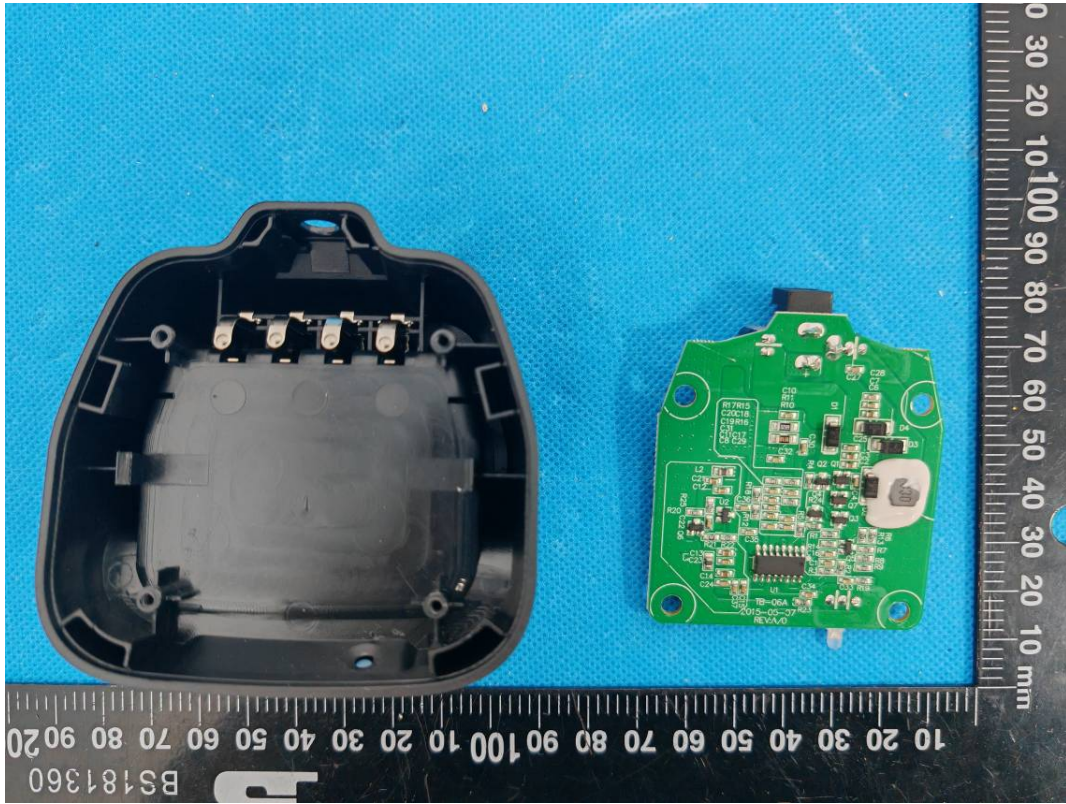

Model: AXP605 UHF

BT ANT

Charger

AXB-AB660 Battery

AXB-AB610 Battery

DMR ANT