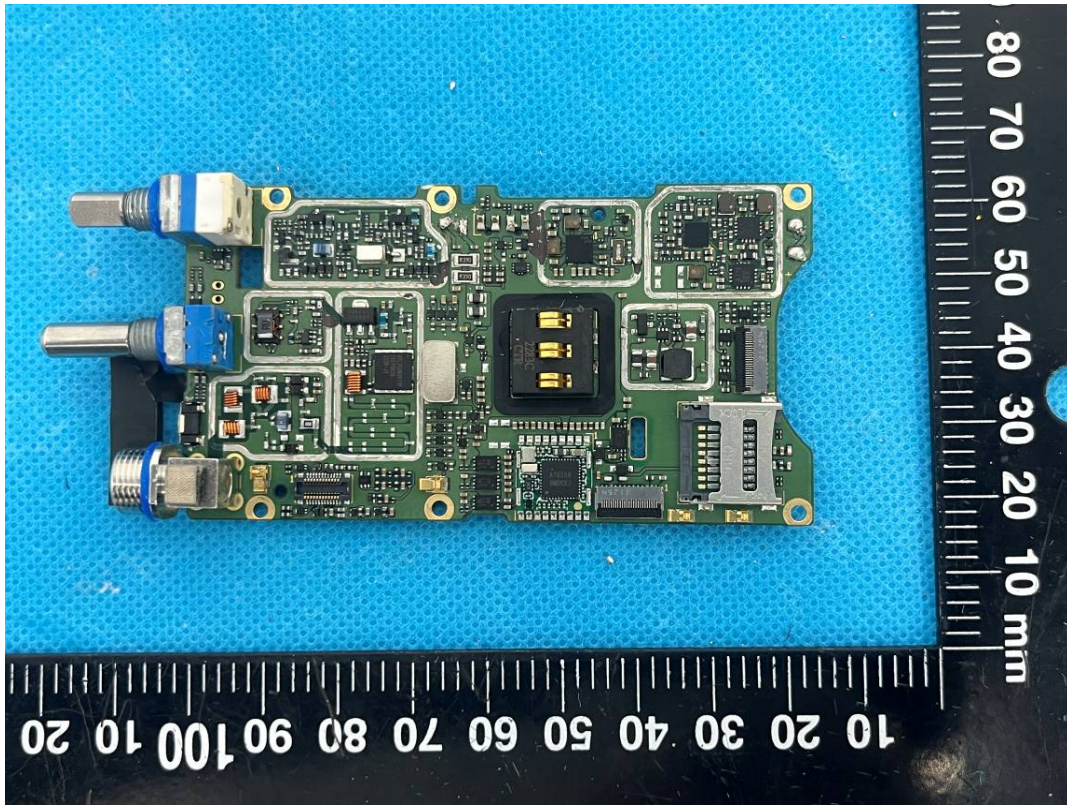

Model: AXP605 UHF

BT ANT

Charger

AXB-AB660 Battery

AXB-AB610 Battery

DMR ANT