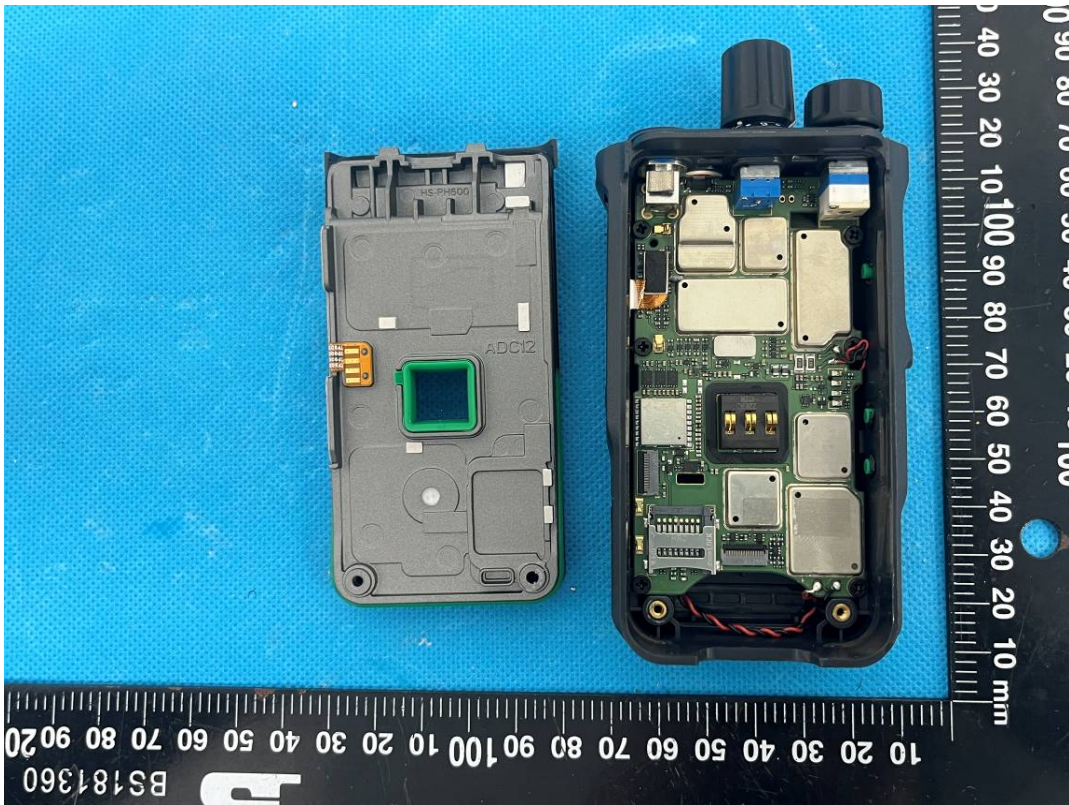

Model: AXP605 UHF

BT ANT

Charger

AXB-AB660 Battery

AXB-AB610 Battery

DMR ANT