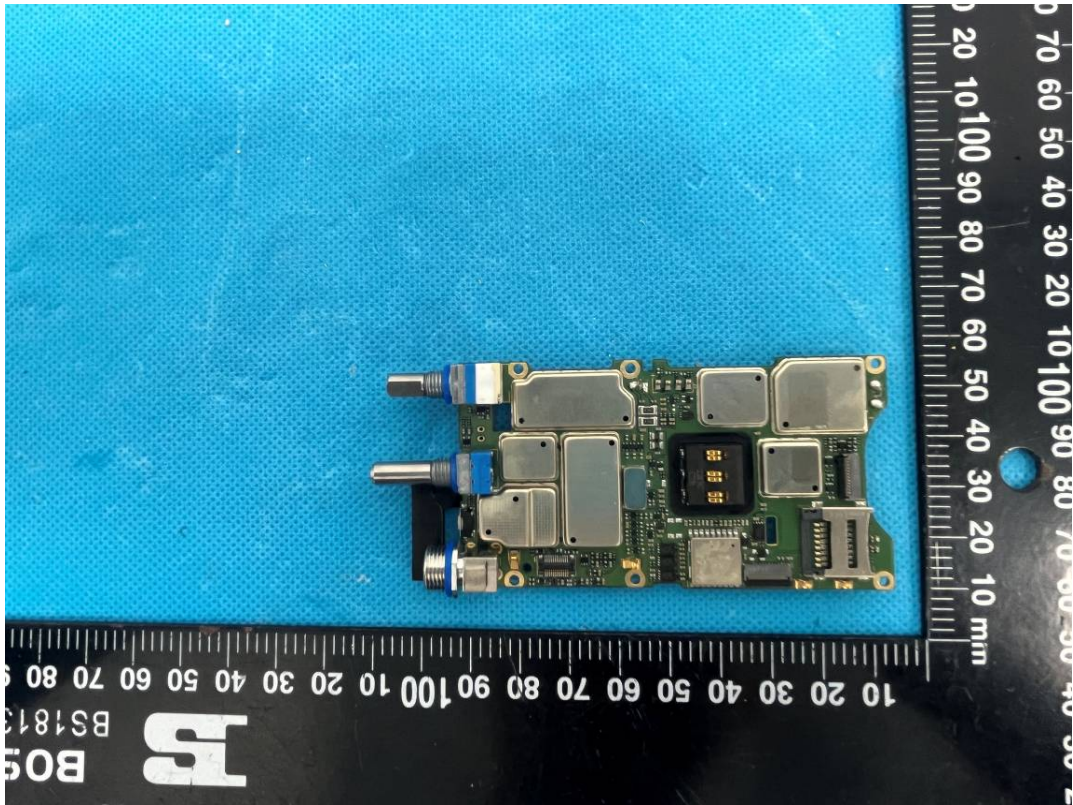

Model: AXP605 UHF

BT ANT

Charger

AXB-AB660 Battery

AXB-AB610 Battery

DMR ANT