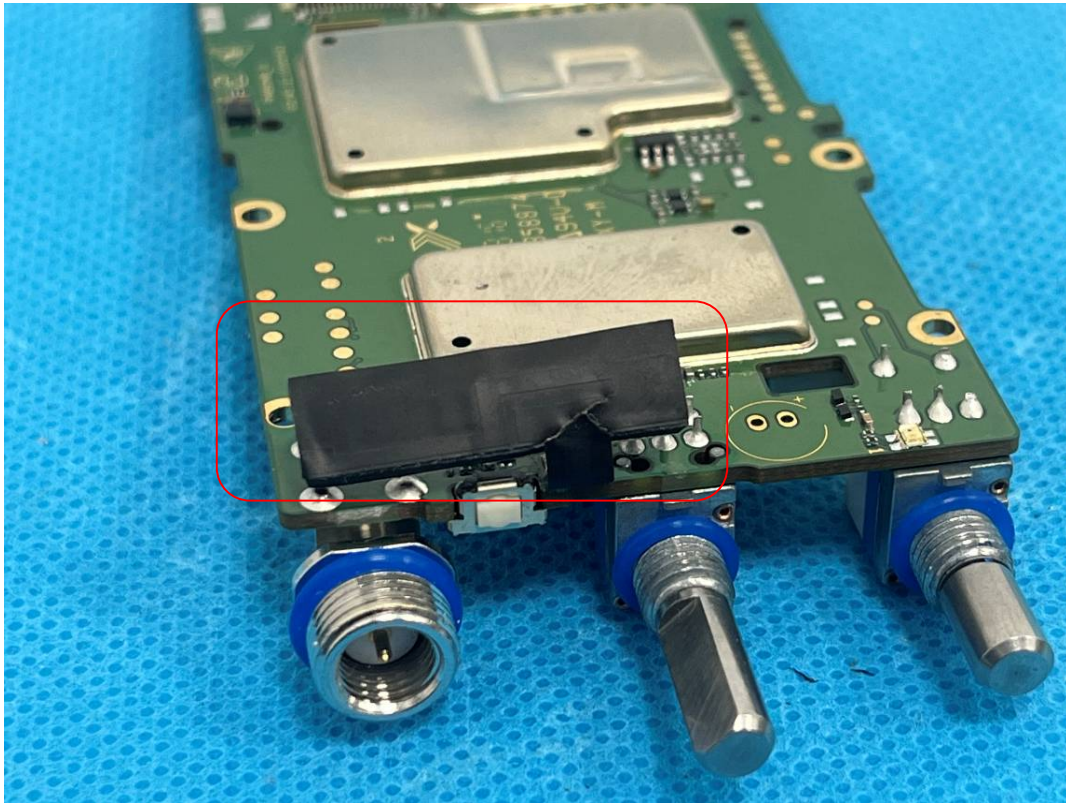

Model: AXP605 UHF

BT ANT

Charger

AXB-AB660 Battery

AXB-AB610 Battery

DMR ANT