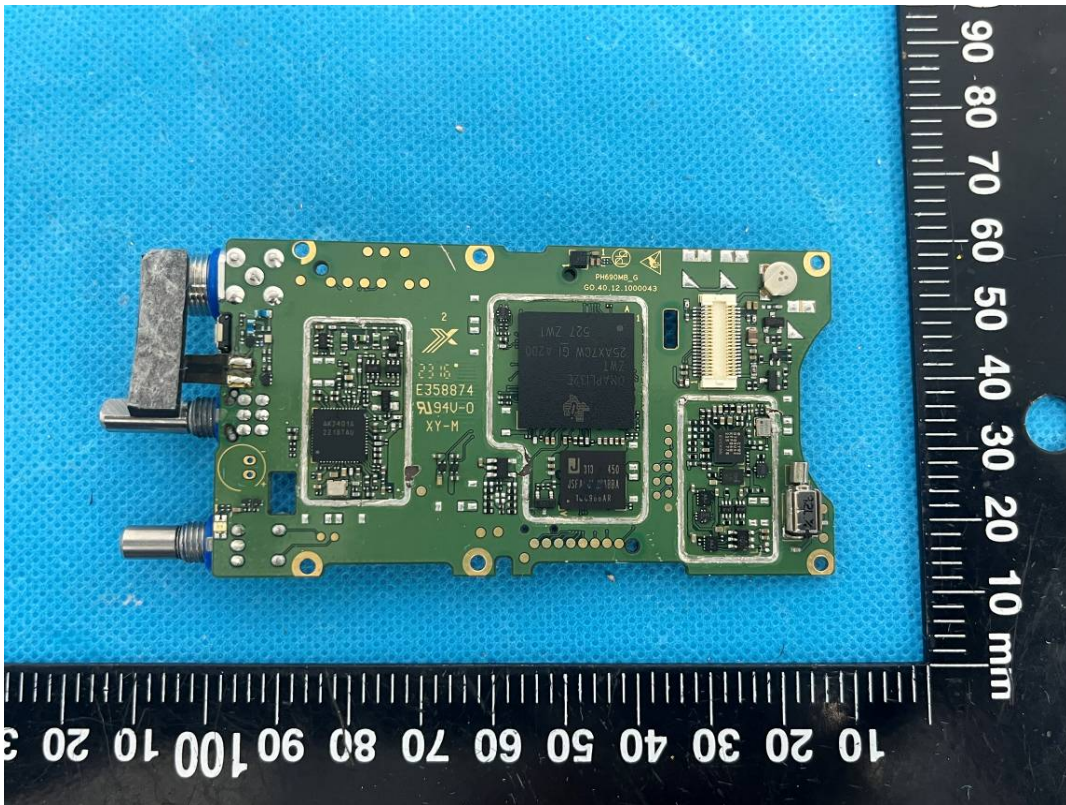

Model: AXP605 UHF

BT ANT

Charger

AXB-AB660 Battery

AXB-AB610 Battery

DMR ANT