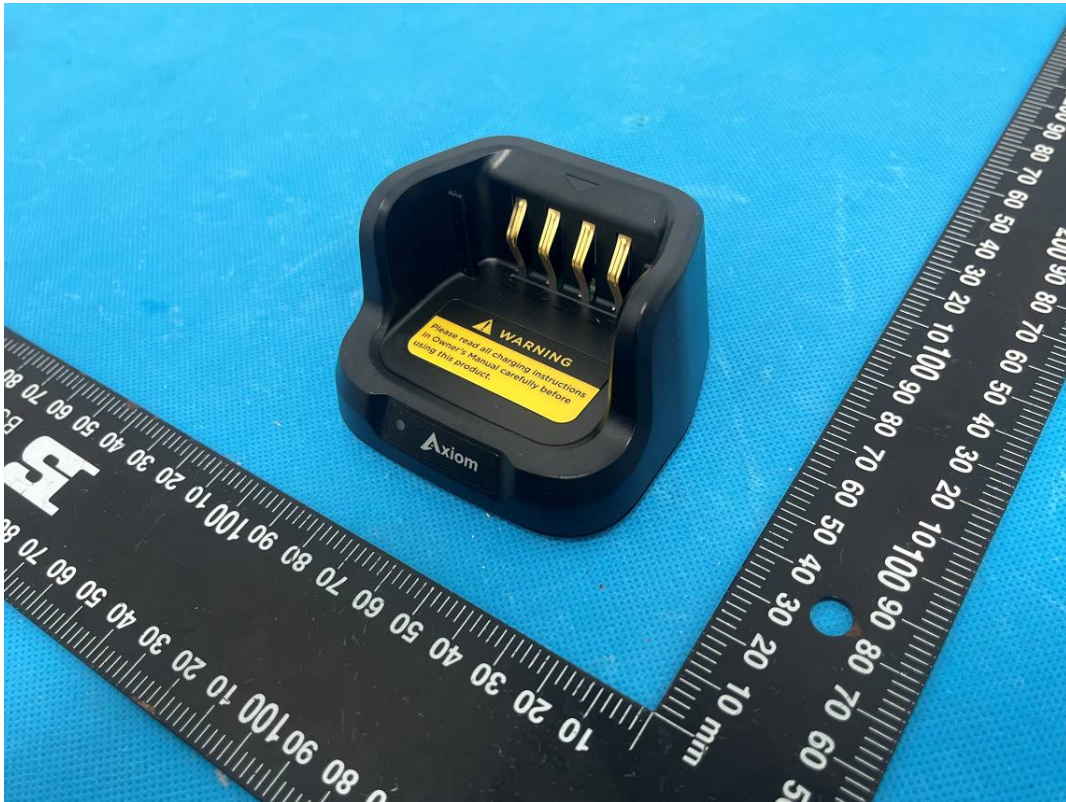

**EUT EXTERNAL PHOTOGRAPHS**

Model: AXP695 UHF

Port

Model: AXP665 UHF

Port

Model: AXP605 UHF

Port

Charger

Port