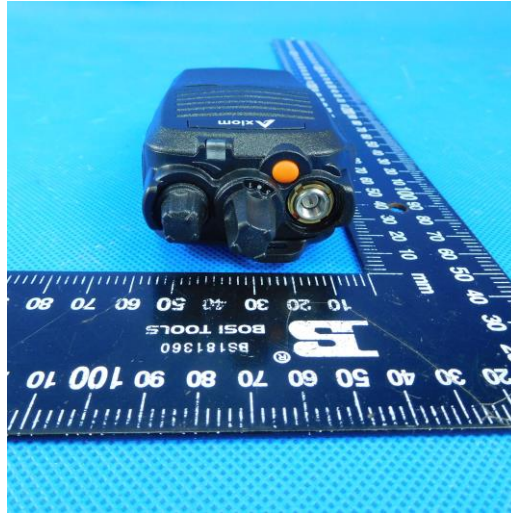

External Photos of the EUT

Axiom Desk Intelligent & Rapid charger
Model: DC-05

Input: DC 12V/1A
Output: DC 600mA

Indications: Red flash: Stand by
Red : Rapid charging
Green : Fully charged

Caution :
Only for Axiom AX-L1201 & AX-L1001 series battery pack.
Do not disassemble the charger without professional instruction.
Do not dispose of it fire. Axiom
www.axiombattery.com