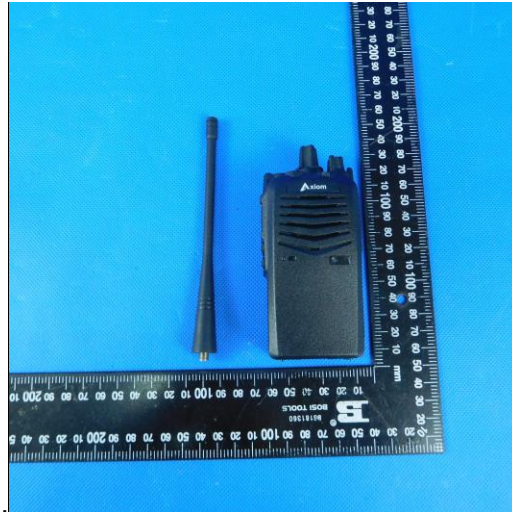

External Photos of the EUT

Axiom Desk Intelligent & Rapid charger
Model: DC-05

Input: DC 12V/1A
Output: DC 600mA

Indications: Red flash: Stand by
Red : Rapid charging
Green : Fully charged

Caution :
Only for Axiom AX-L1201 & AX-L1001 series battery pack.
Do not disassemble the charger without professional instruction.
Do not dispose of it fire. Axiom
www.axiombattery.com