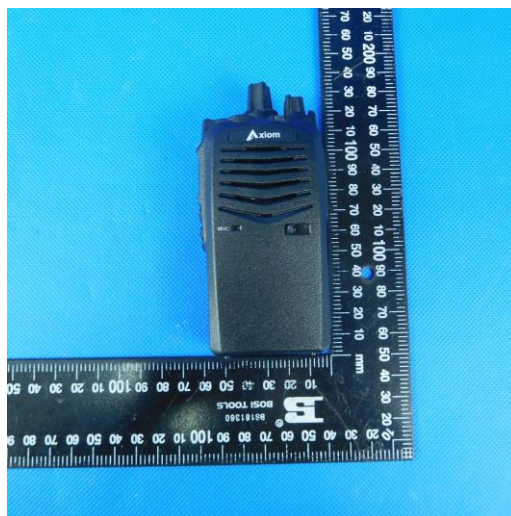

External Photos of the EUT

Axiom Desk Intelligent & Rapid charger
Model: DC-05

Input: DC 12V/1A
Output: DC 600mA

Indications: Red flash: Stand by
Red : Rapid charging
Green : Fully charged

Caution :
Only for Axiom AX-L1201 & AX-L1001 series battery pack.
Do not disassemble the charger without professional instruction.
Do not dispose of it fire. Axiom
www.axiombattery.com