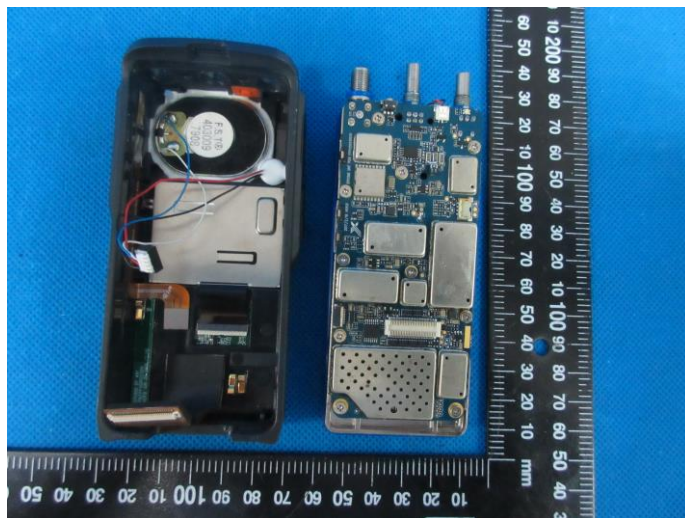

Internal photos of the EUT

AXP5500 UT:

BT ANT