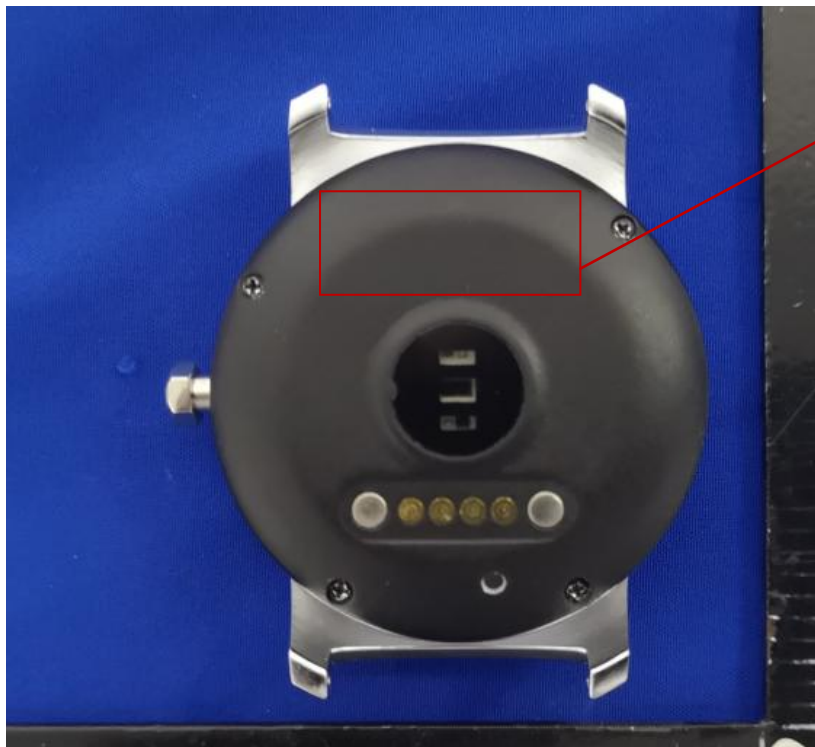

L: 80mm  
H: 52mm

label location

label location