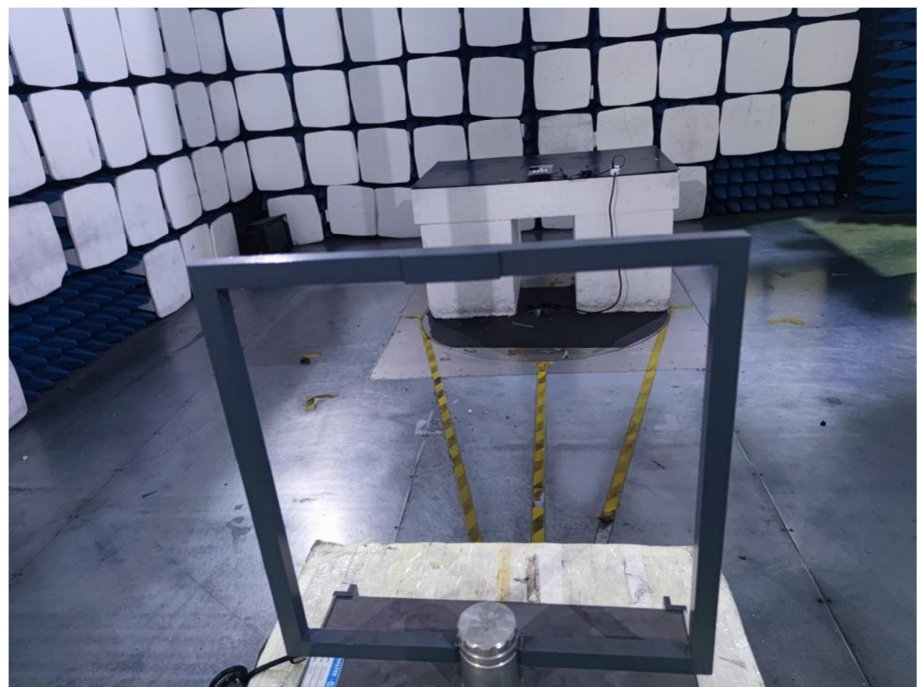

EXHIBIT 4 - TEST SETUP PHOTOGRAPHS

Conducted Emission Test Setup

Radiation Emission Test Setup (Below 30MHz)

Radiation Emission Test Setup (30MHz to 1GHz)

Radiation Emission Test Setup (1GHz to 18GHz)

***** END OF REPORT *****