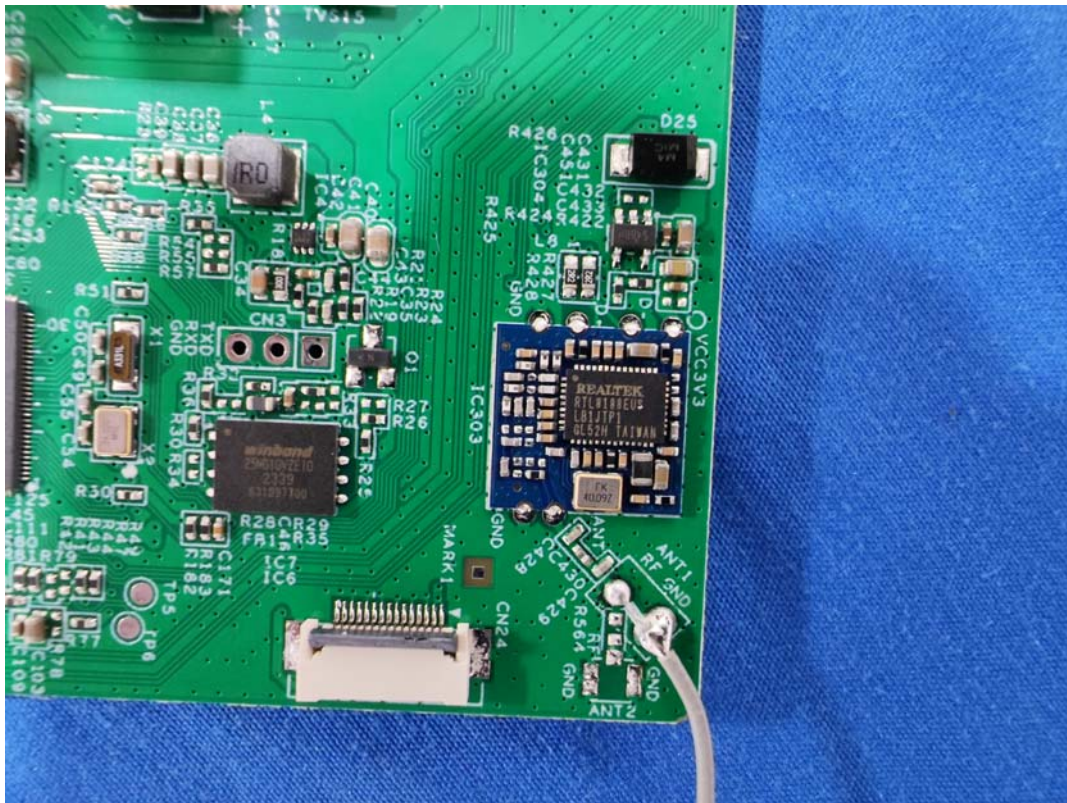

EUT INTERNAL PHOTOGRAPHS

E217A

WiFi Antenna

160M-S64

Chip

Chip

Chip

Chip

WiFi Antenna

Chip

160M-S64A