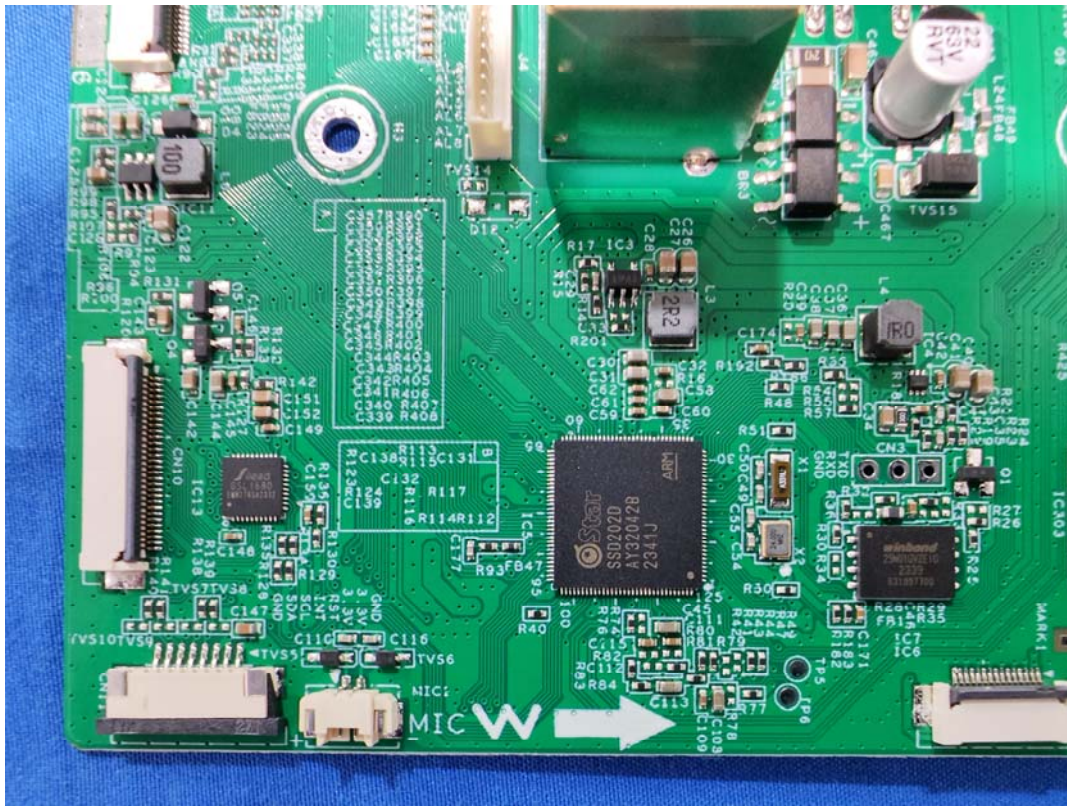

EUT INTERNAL PHOTOGRAPHS

E217A

WiFi Antenna

160M-S64

Chip

Chip

Chip

Chip

WiFi Antenna

Chip

160M-S64A