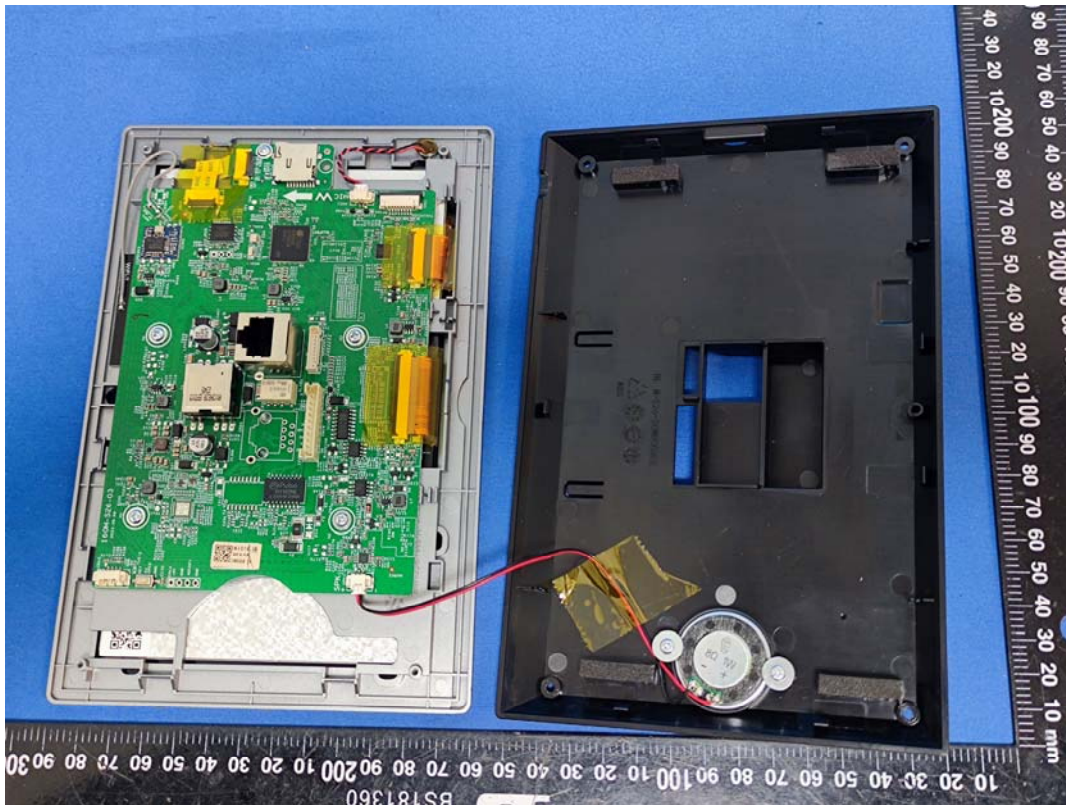

EUT INTERNAL PHOTOGRAPHS

E217A

WiFi Antenna

160M-S64

Chip

Chip

Chip

Chip

WiFi Antenna

Chip

160M-S64A