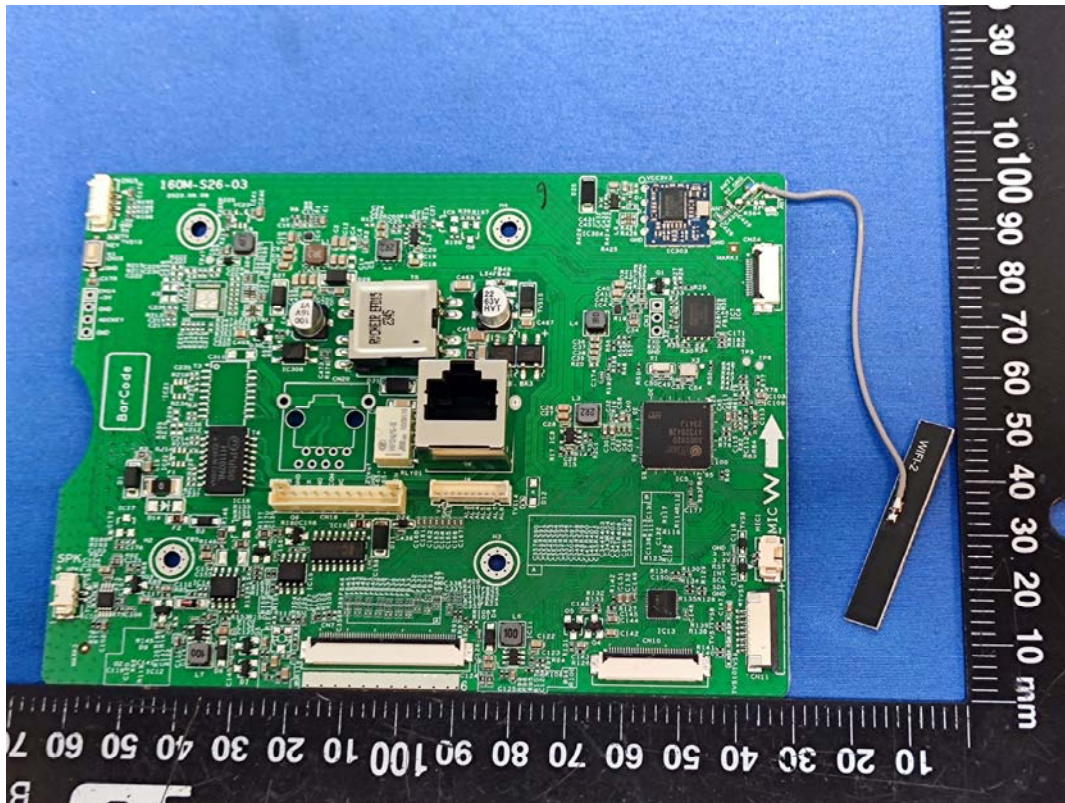

EUT INTERNAL PHOTOGRAPHS

E217A

WiFi Antenna

160M-S64

Chip

Chip

Chip

Chip

WiFi Antenna

Chip

160M-S64A