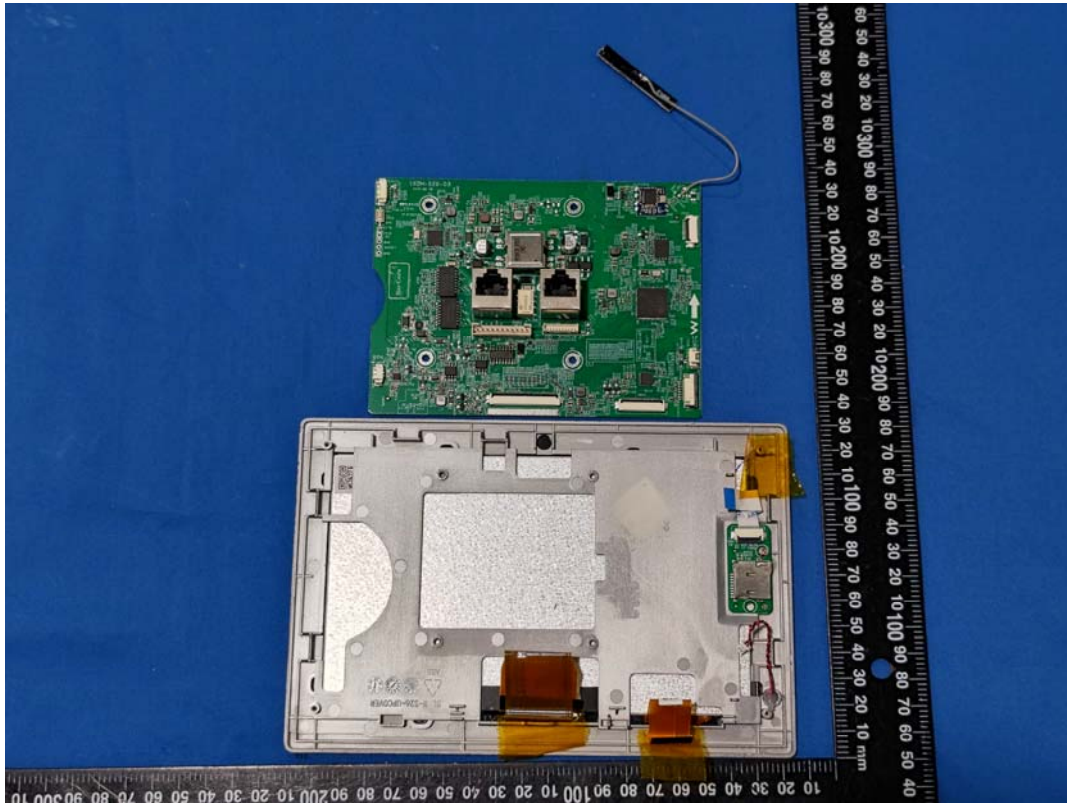

EUT INTERNAL PHOTOGRAPHS

E217A

WiFi Antenna

160M-S64

Chip

Chip

Chip

Chip

WiFi Antenna

Chip

160M-S64A