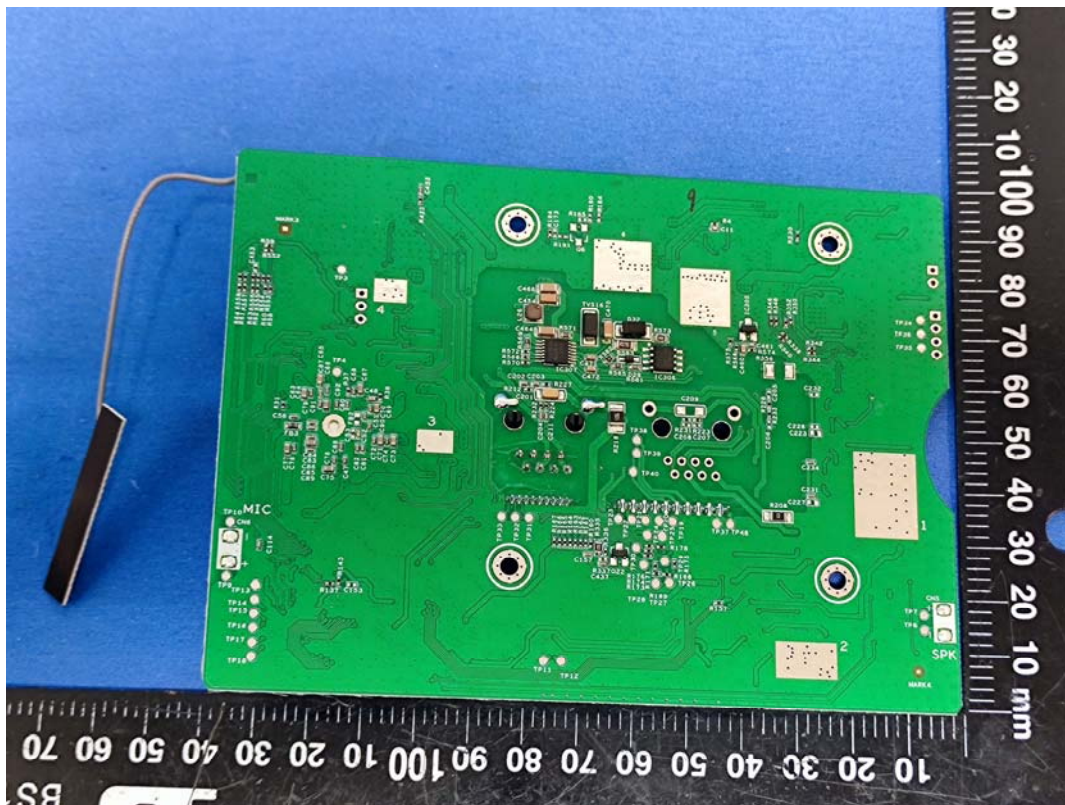

EUT INTERNAL PHOTOGRAPHS

E217A

WiFi Antenna

160M-S64

Chip

Chip

Chip

Chip

WiFi Antenna

Chip

160M-S64A