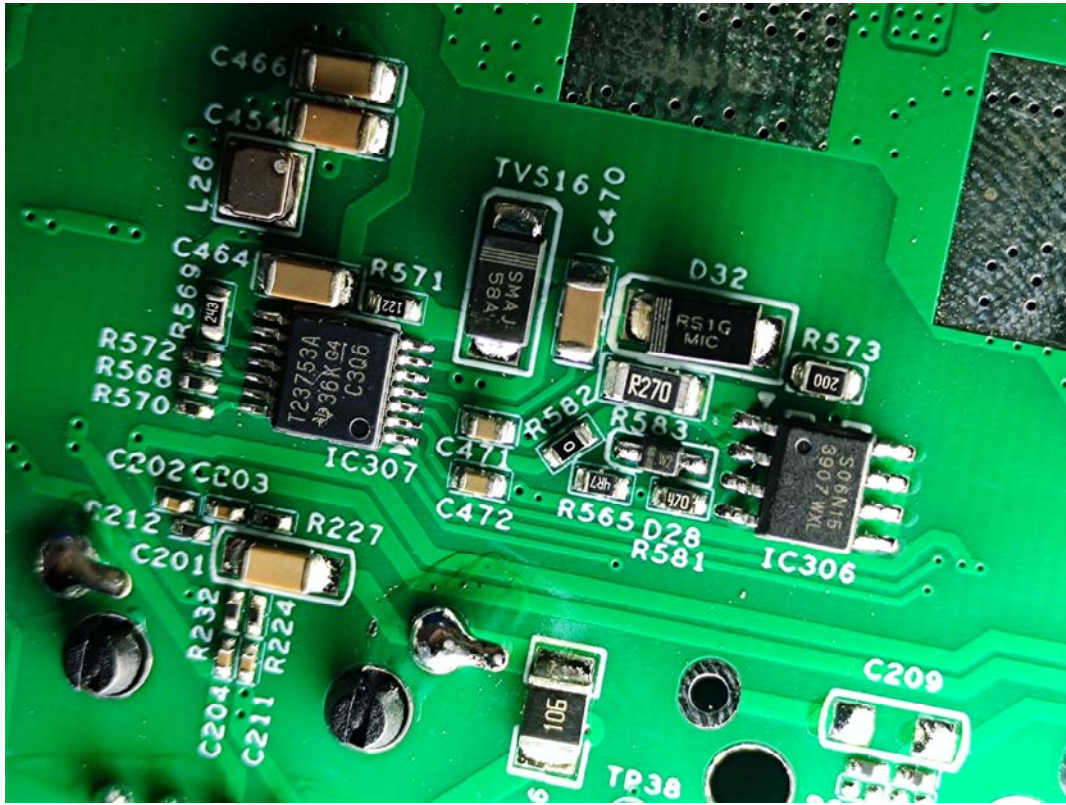

EUT INTERNAL PHOTOGRAPHS

E217A

WiFi Antenna

160M-S64

Chip

Chip

Chip

Chip

WiFi Antenna

Chip

160M-S64A