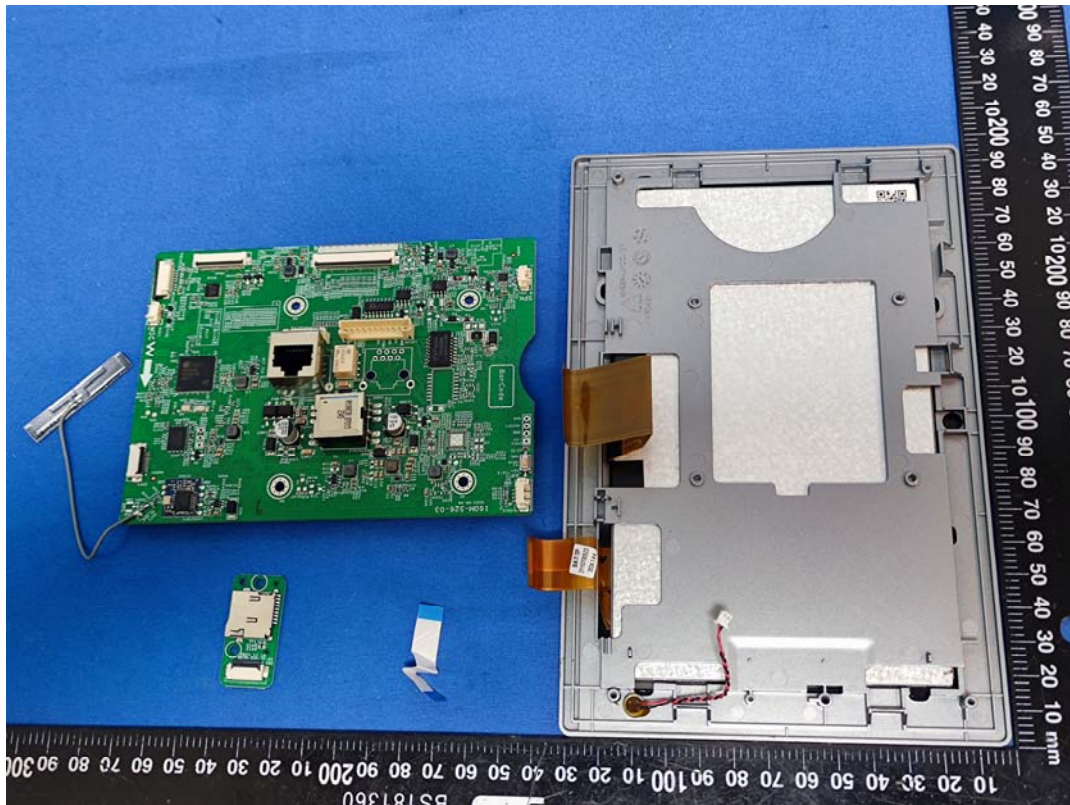

EUT INTERNAL PHOTOGRAPHS

E217A

WiFi Antenna

160M-S64

Chip

Chip

Chip

Chip

WiFi Antenna

Chip

160M-S64A