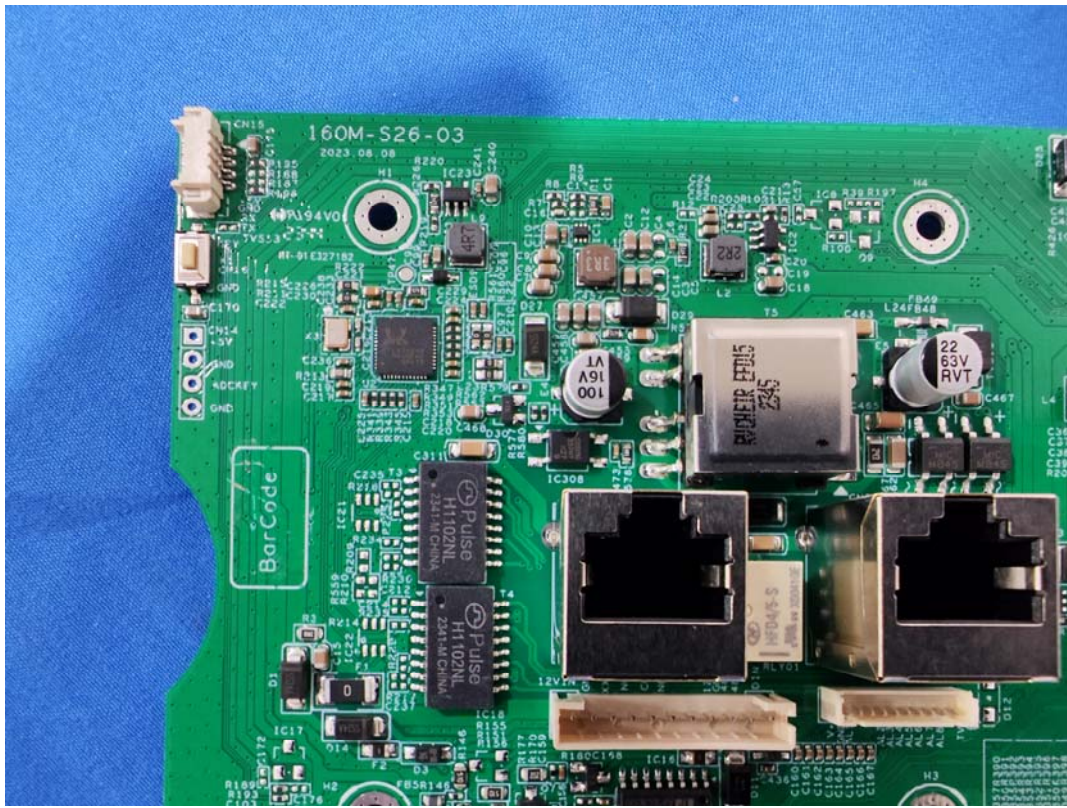

EUT INTERNAL PHOTOGRAPHS

E217A

WiFi Antenna

160M-S64

Chip

Chip

Chip

Chip

WiFi Antenna

Chip

160M-S64A