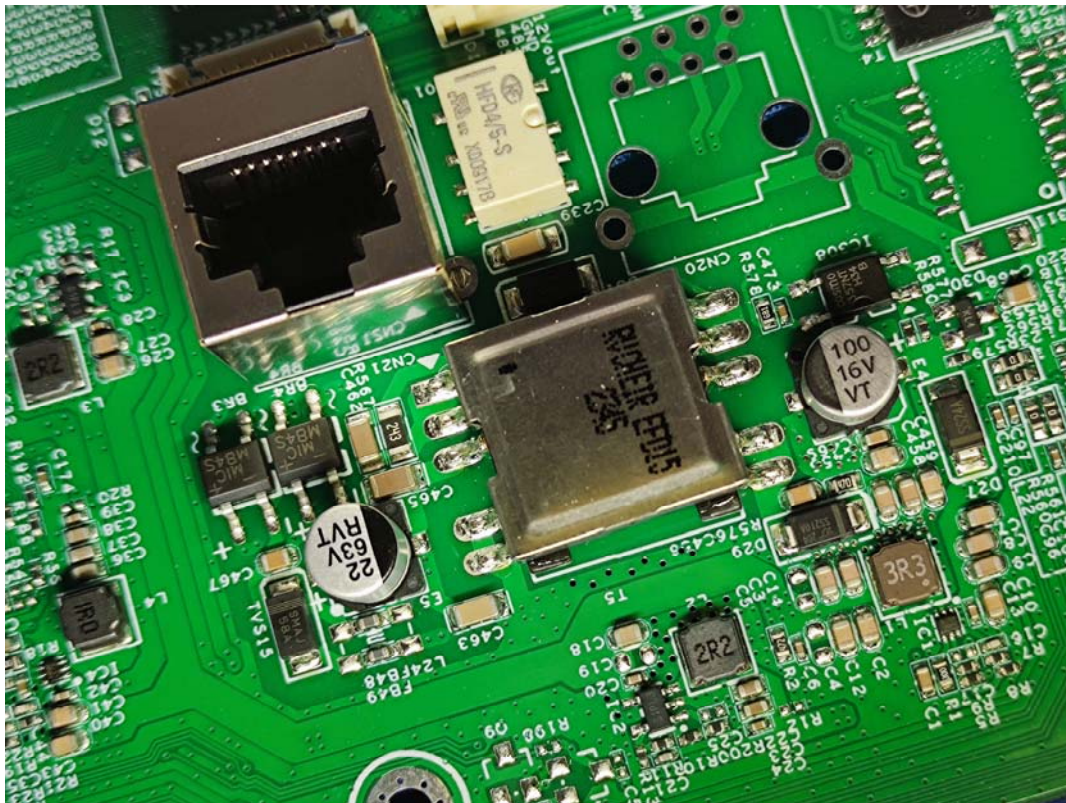

EUT INTERNAL PHOTOGRAPHS

E217A

WiFi Antenna

160M-S64

Chip

Chip

Chip

Chip

WiFi Antenna

Chip

160M-S64A