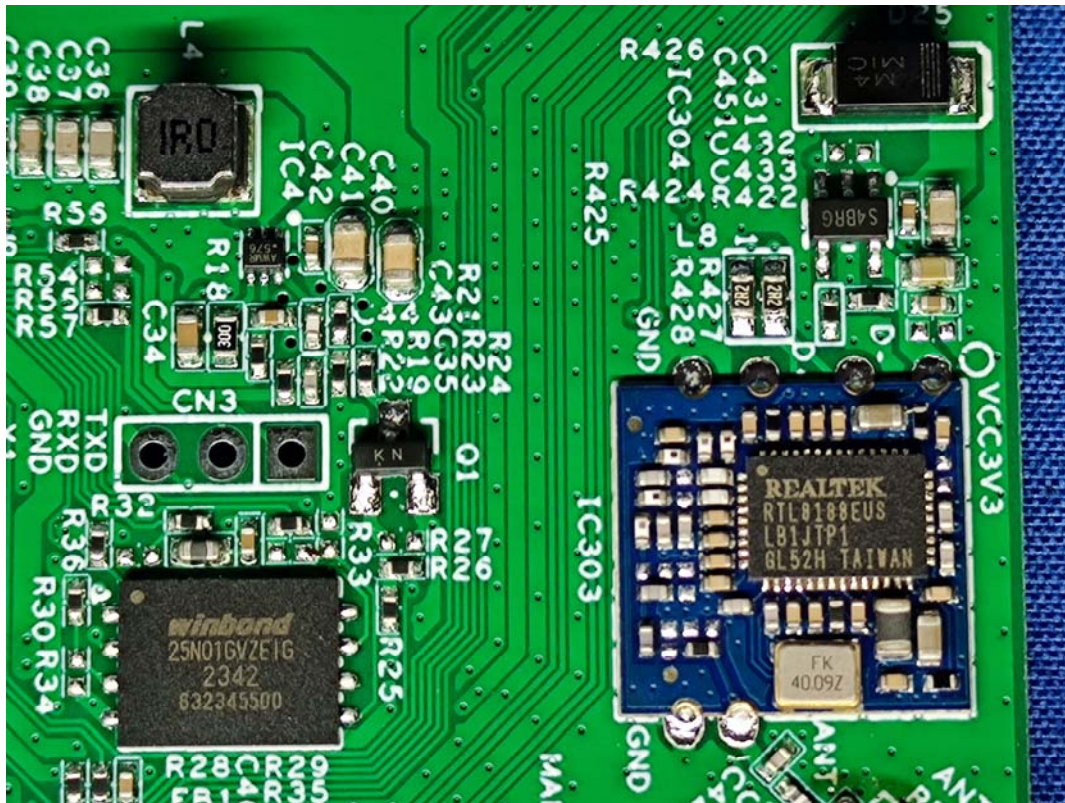

EUT INTERNAL PHOTOGRAPHS

E217A

WiFi Antenna

160M-S64

Chip

Chip

Chip

Chip

WiFi Antenna

Chip

160M-S64A