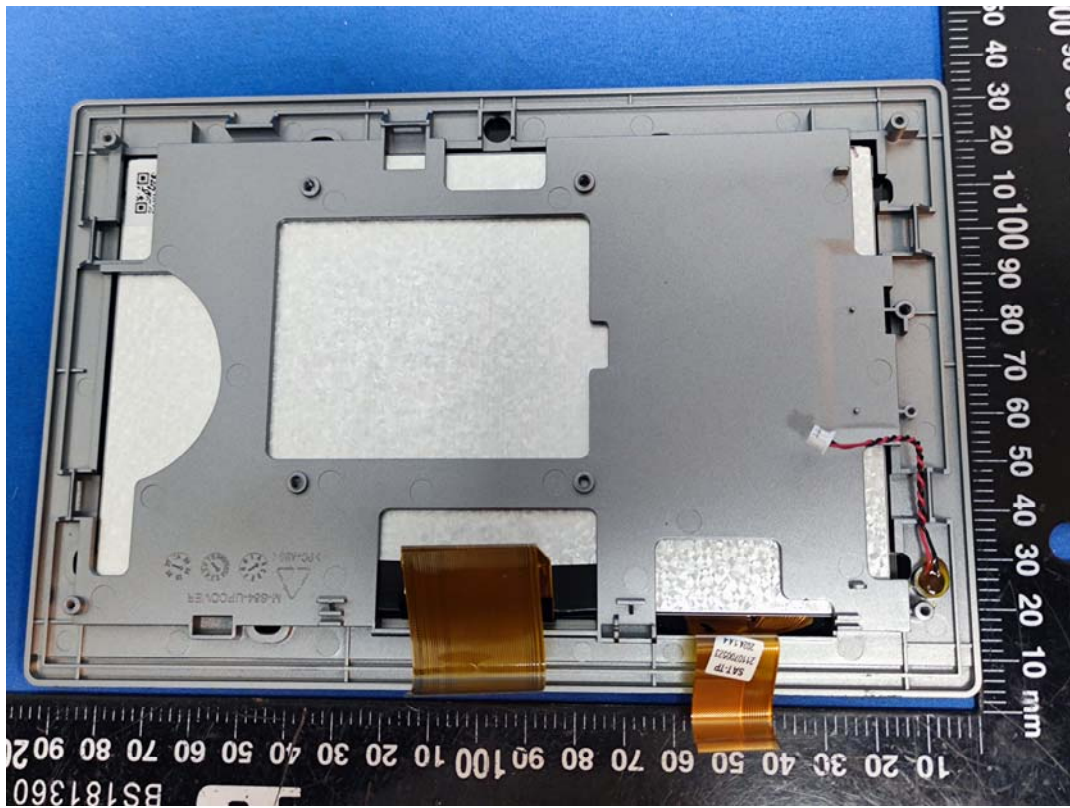

EUT INTERNAL PHOTOGRAPHS

E217A

WiFi Antenna

160M-S64

Chip

Chip

Chip

Chip

WiFi Antenna

Chip

160M-S64A