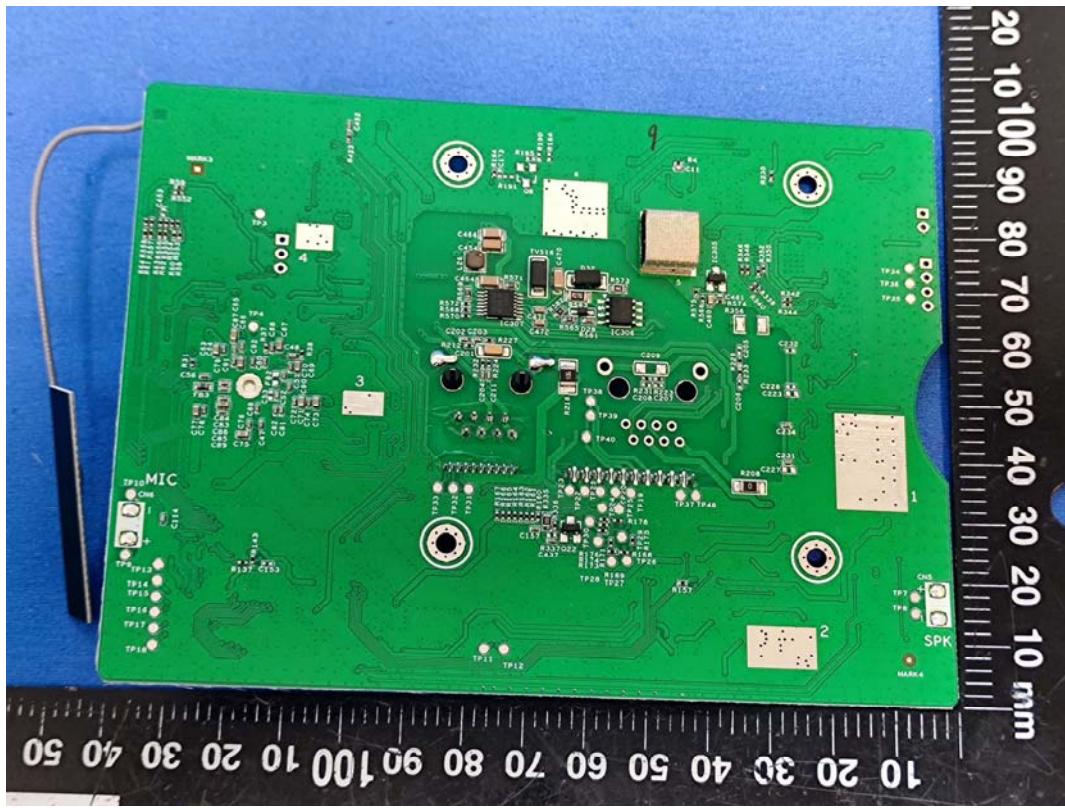

EUT INTERNAL PHOTOGRAPHS

E217A

WiFi Antenna

160M-S64

Chip

Chip

Chip

Chip

WiFi Antenna

Chip

160M-S64A