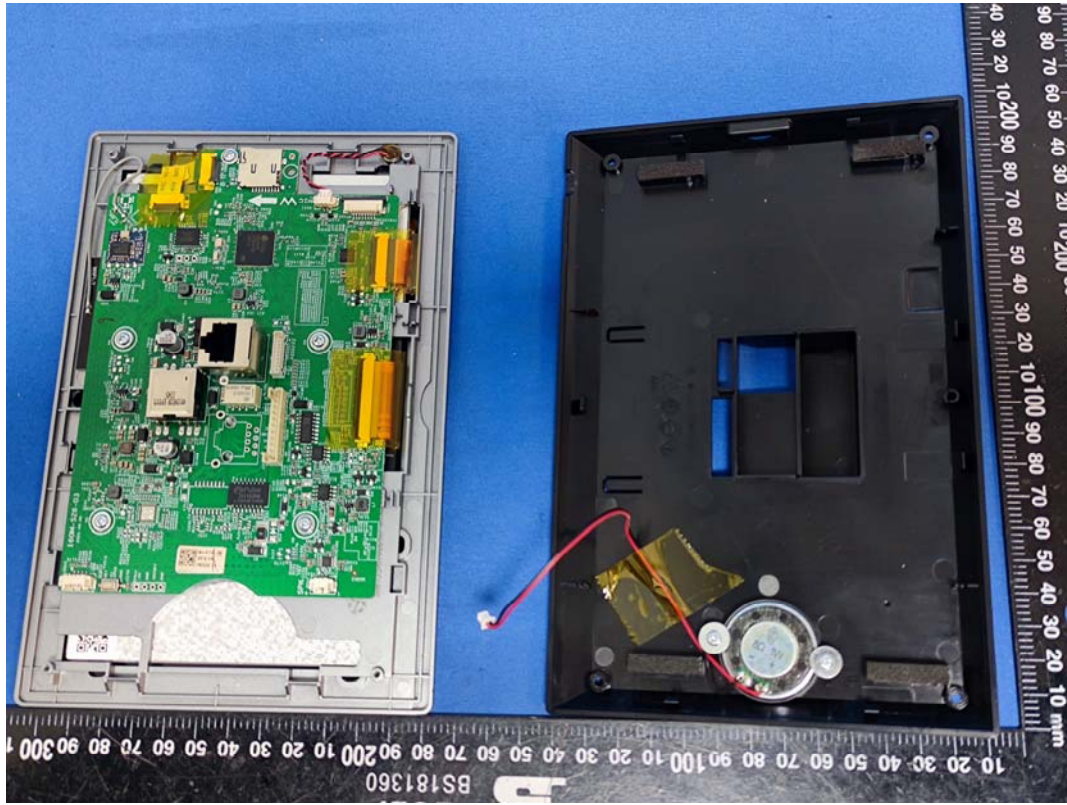

EUT INTERNAL PHOTOGRAPHS

E217A

WiFi Antenna

160M-S64

Chip

Chip

Chip

Chip

WiFi Antenna

Chip

160M-S64A