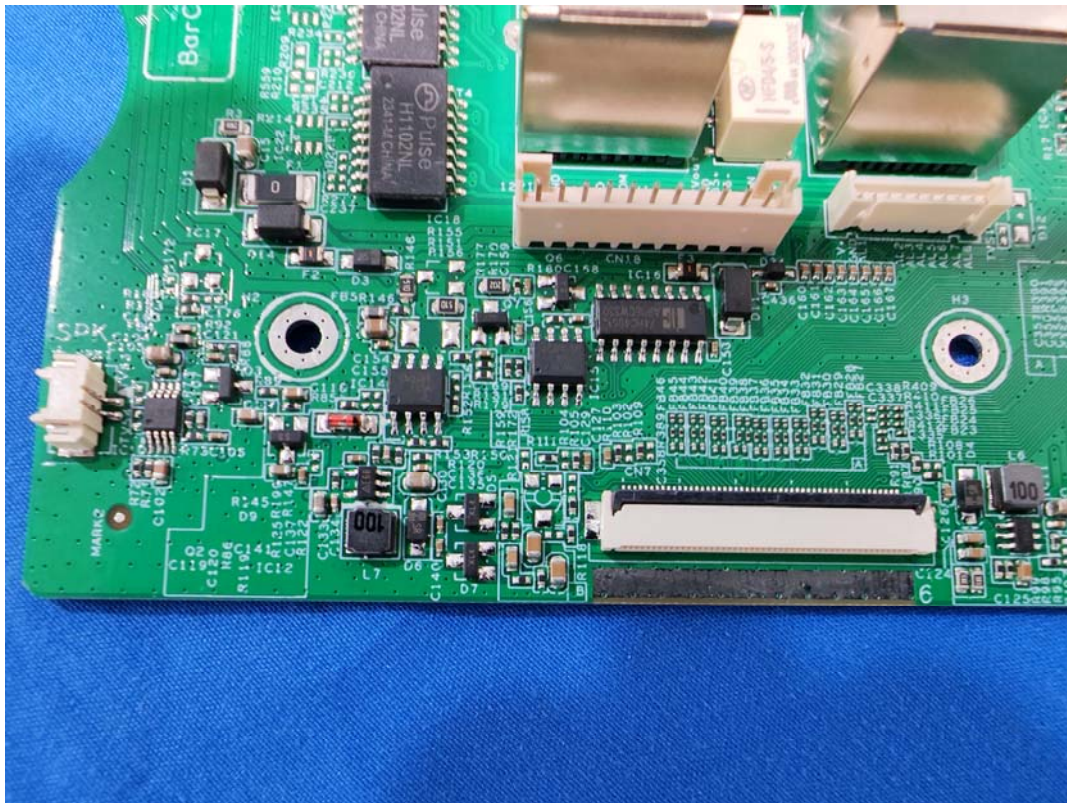

EUT INTERNAL PHOTOGRAPHS

E217A

WiFi Antenna

160M-S64

Chip

Chip

Chip

Chip

WiFi Antenna

Chip

160M-S64A