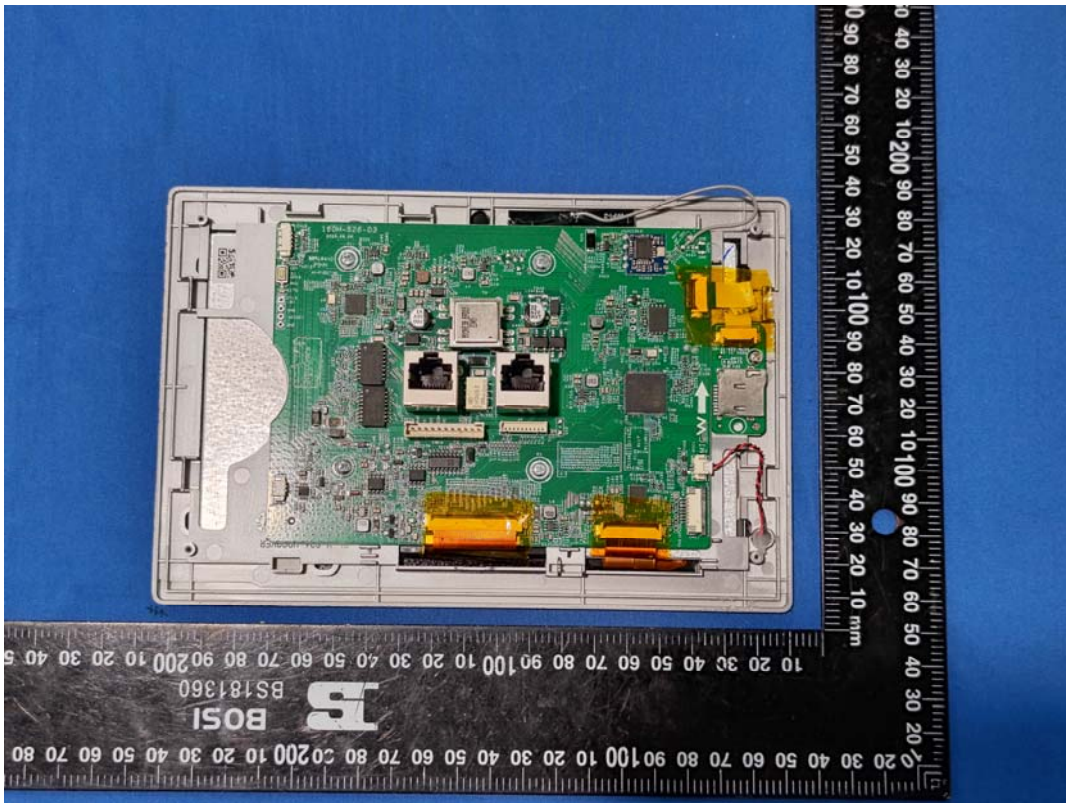

EUT INTERNAL PHOTOGRAPHS

E217A

WiFi Antenna

160M-S64

Chip

Chip

Chip

Chip

WiFi Antenna

Chip

160M-S64A