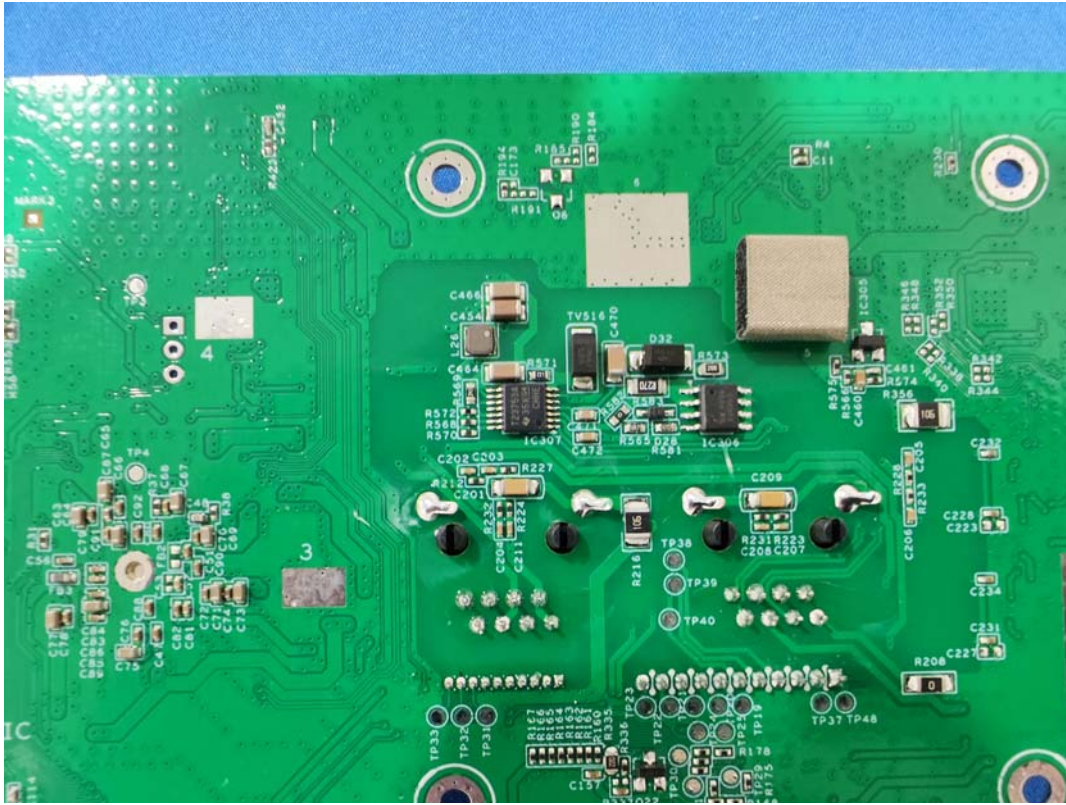

EUT INTERNAL PHOTOGRAPHS

E217A

WiFi Antenna

160M-S64

Chip

Chip

Chip

Chip

WiFi Antenna

Chip

160M-S64A