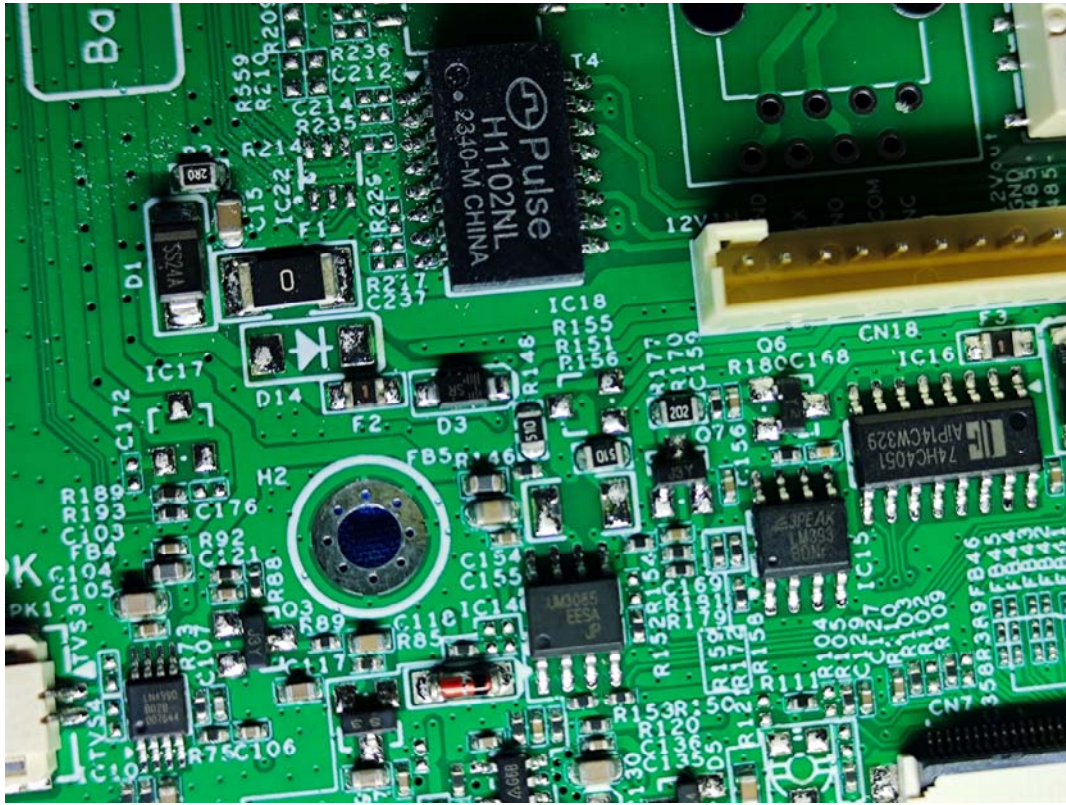

EUT INTERNAL PHOTOGRAPHS

E217A

WiFi Antenna

160M-S64

Chip

Chip

Chip

Chip

WiFi Antenna

Chip

160M-S64A