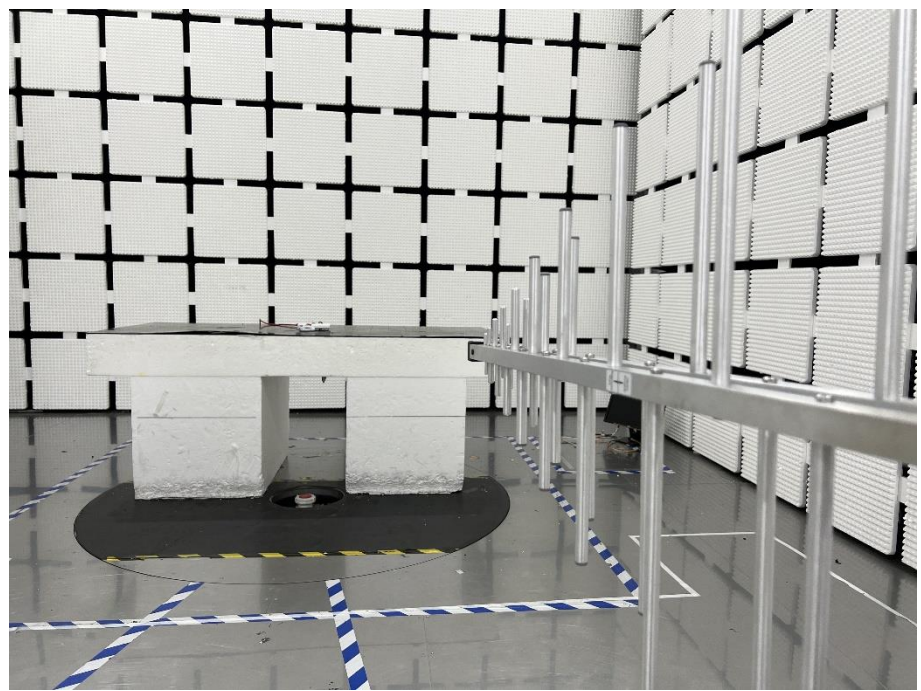

EXHIBIT 4 - TEST SETUP PHOTOGRAPHS

Conducted Emission Test Setup

Radiation Emission Test Setup (Below 30MHz)

Radiation Emission Test Setup (30MHz to 1GHz)

Radiation Emission Test Setup (1GHz to 18GHz)

Radiation Emission Test Setup (Above 18GHz)