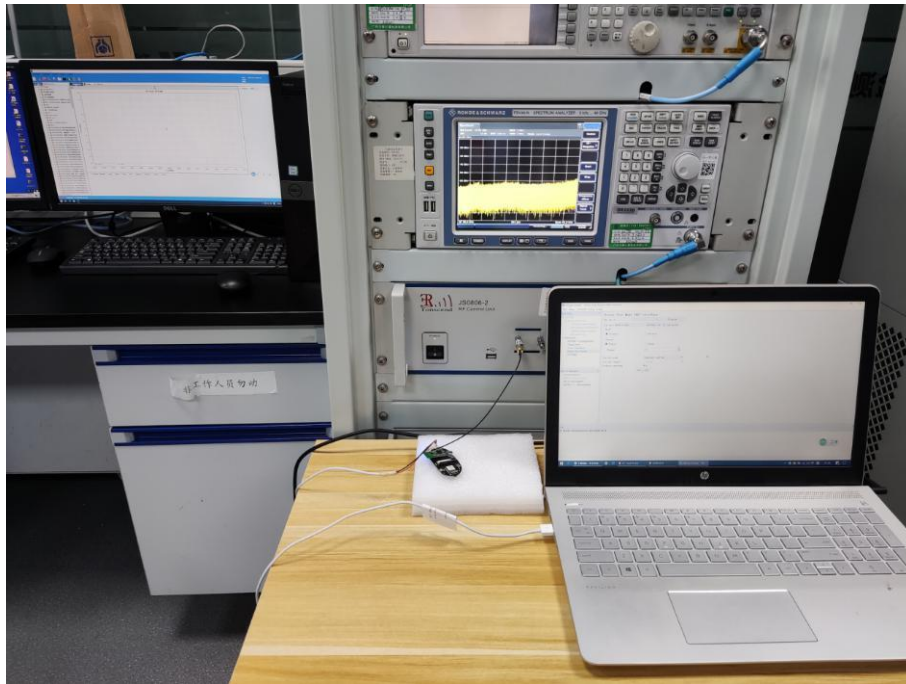

Model:Waydoo Flyer ONE-RC

Radiated Measurement (Below 1GHz)

Radiated Measurement (Above 1GHz)

RF Conducted

CONDUCTED EMISSION TEST SETUP