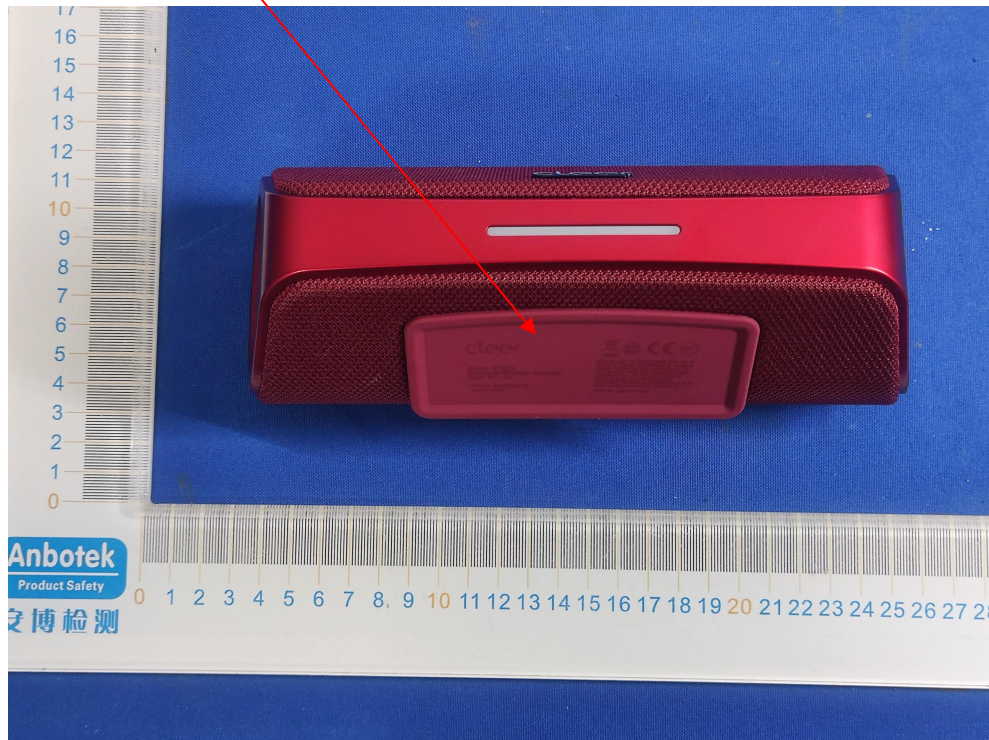

Label Location On EUT

Label

Product Name: Portable Bluetooth Speaker

Model No.: SCENE

FCC ID: 2ATS9-8032

This device complies with Part 15 of the FCC Rules. Operation is subject to the following two conditions: