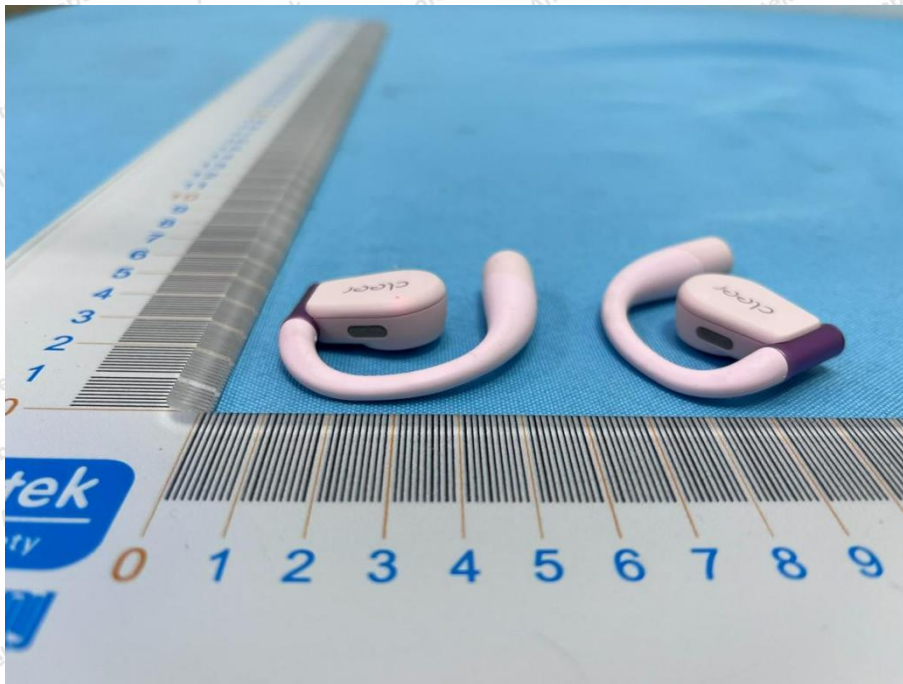

Appendix II -- External Photograph

Shenzhen Anbotek Compliance Laboratory Limited

Address: 1/F., Building D, Sogood Science and Technology Park, Sanwei Community, Hangcheng Street, Bao'an District, Shenzhen, Guangdong, China.
Tel: (86) 0755-26066440 Fax: (86) 0755-26014772 Email: service@anbotek.com