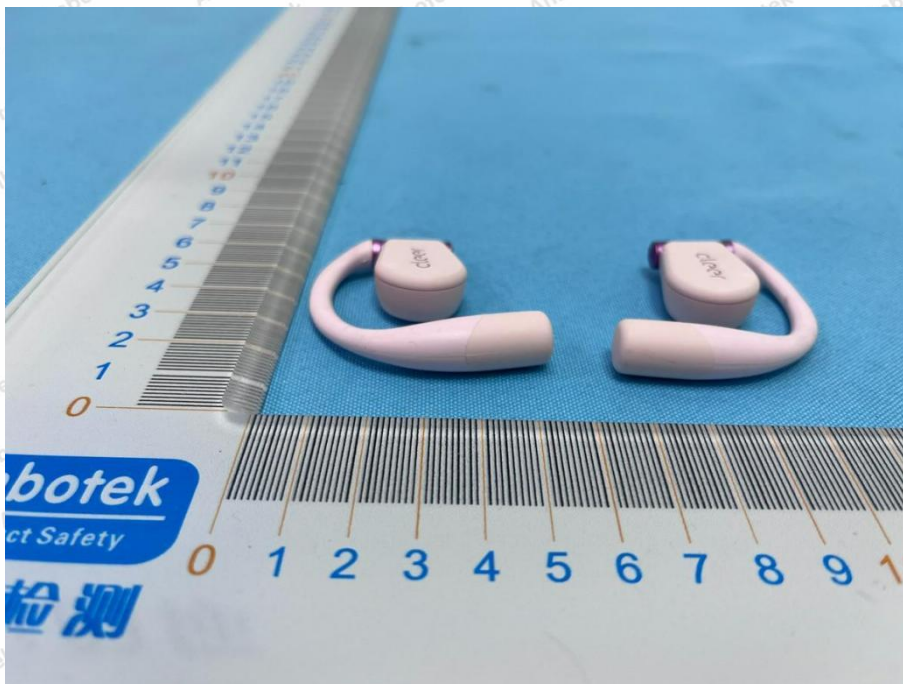

Shenzhen Anbotek Compliance Laboratory Limited

Address: 1/F., Building D, Sogood Science and Technology Park, Sanwei Community, Hangcheng Street, Bao'an District, Shenzhen, Guangdong, China.
Tel: (86) 0755-26066440 Fax: (86) 0755-26014772 Email: service@anbotek.com

Hotline

400-003-0500

www.anbotek.com.cn