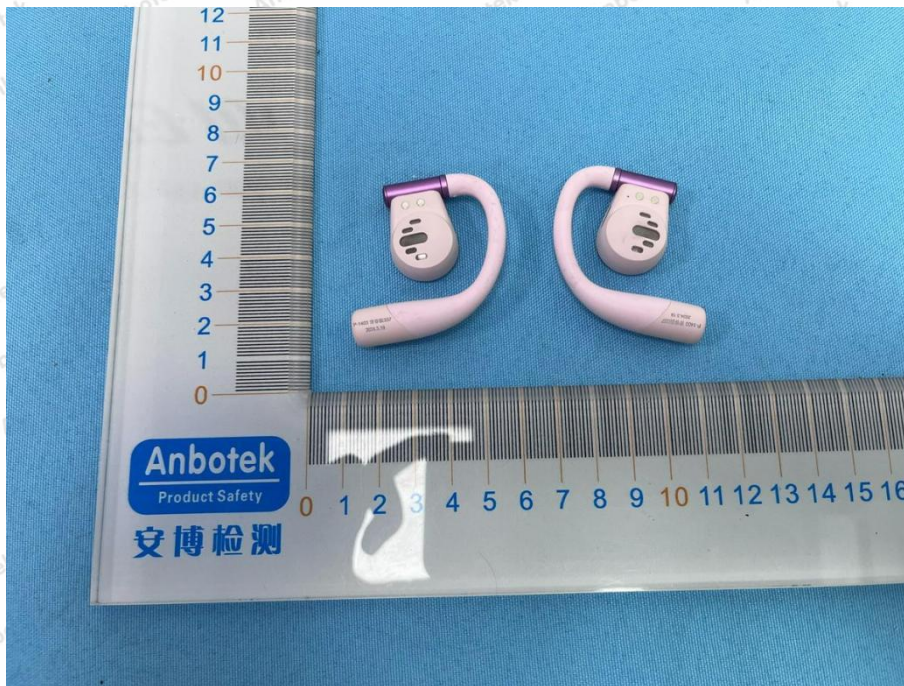

Appendix II -- External Photograph

Shenzhen Anbotek Compliance Laboratory Limited

Address: 1/F., Building D, Sogood Science and Technology Park, Sanwei Community, Hangcheng Street, Bao'an District, Shenzhen, Guangdong, China.
Tel: (86) 0755-26066440 Fax: (86) 0755-26014772 Email: service@anbotek.com