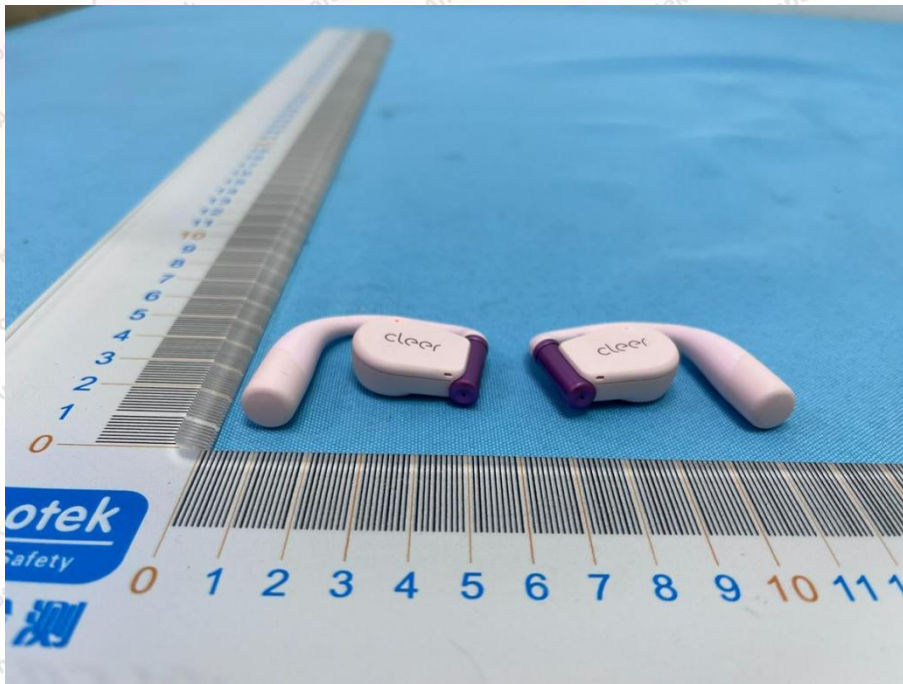

Shenzhen Anbotek Compliance Laboratory Limited

Address: 1/F., Building D, Sogood Science and Technology Park, Sanwei Community, Hangcheng Street, Bao'an District, Shenzhen, Guangdong, China.
Tel: (86) 0755-26066440 Fax: (86) 0755-26014772 Email: service@anbotek.com

Hotline

400-003-0500

www.anbotek.com.cn