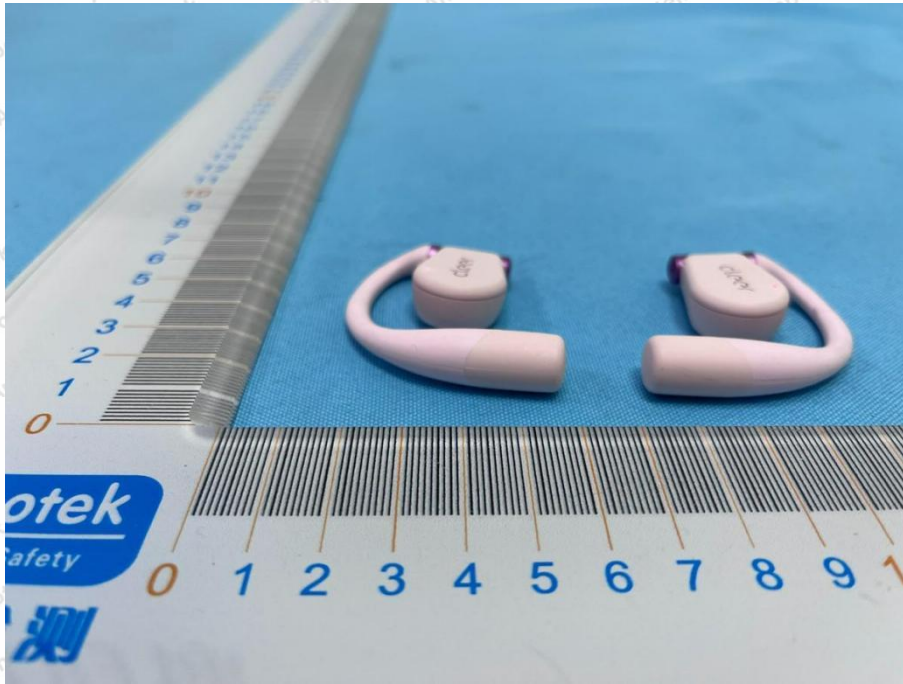

Appendix II -- External Photograph

Shenzhen Anbotek Compliance Laboratory Limited

Address: 1/F., Building D, Sogood Science and Technology Park, Sanwei Community, Hangcheng Street, Bao'an District, Shenzhen, Guangdong, China.
Tel: (86) 0755-26066440 Fax: (86) 0755-26014772 Email: service@anbotek.com