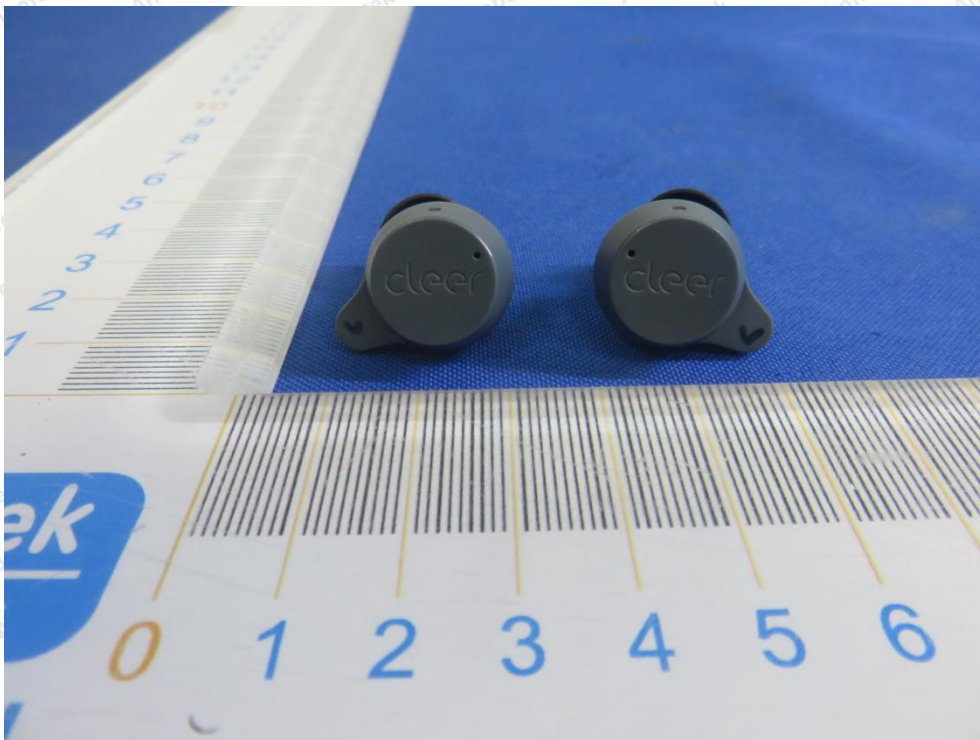

Anbotek

Product Safety

Shenzhen Anbotek Compliance Laboratory Limited

Address: 1/F., Building D, Sogood Science and Technology Park, Sanwei Community, Hangcheng Street, Bao'an District, Shenzhen, Guangdong, China.
Tel: (86) 755-26066440 Fax: (86) 755-26014772 Email: service@anbotek.com

Hotline
400-003-0500
www.anbotek.com