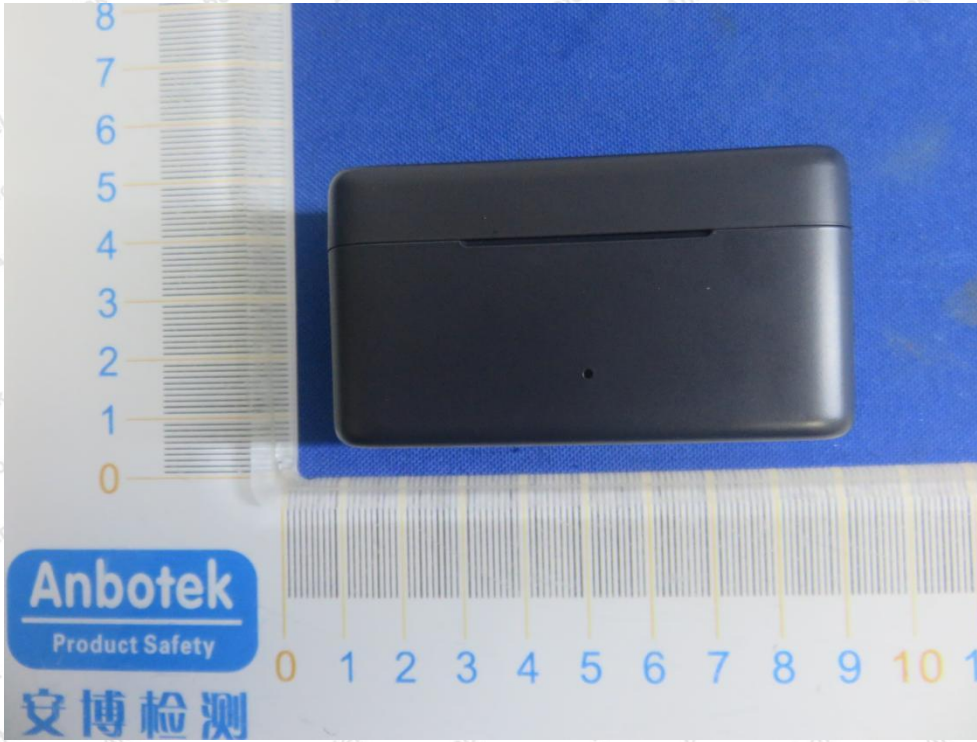

**Anbotek**

Product Safety

FCC ID: 2ATS9-1385

**Shenzhen Anbotek Compliance Laboratory Limited**

Address: 1/F., Building D, Sogood Science and Technology Park, Sanwei Community, Hangcheng Street, Bao'an District, Shenzhen, Guangdong, China.  
Tel: (86) 755-26066440 Fax: (86) 755-26014772 Email: service@anbotek.com