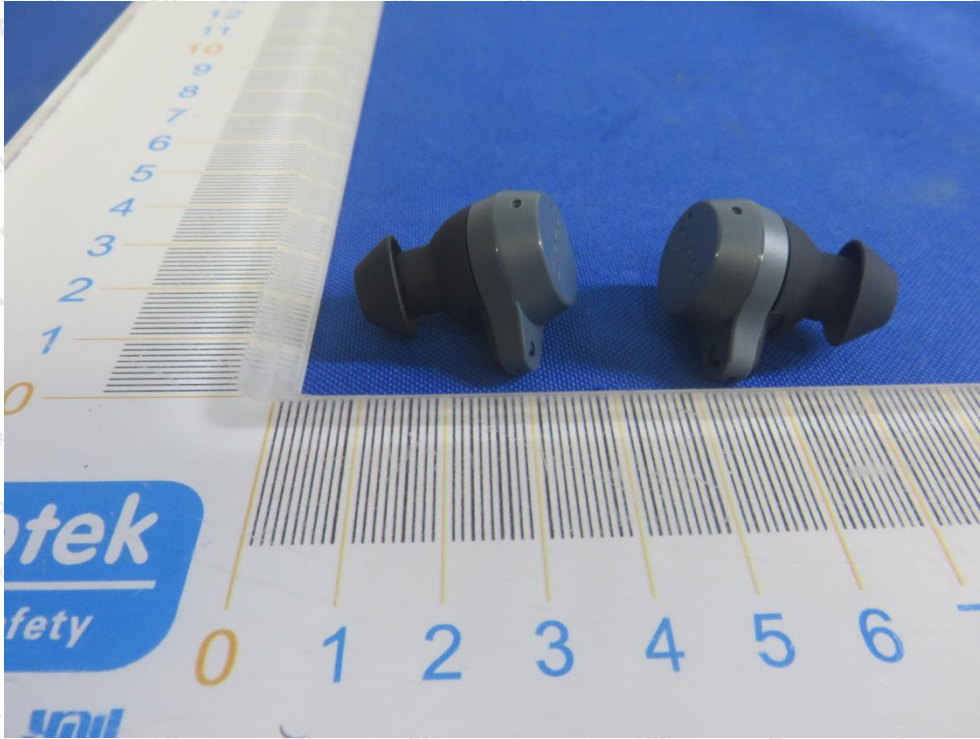

Anbotek

Product Safety

Shenzhen Anbotek Compliance Laboratory Limited

Address: 1/F., Building D, Sogood Science and Technology Park, Sanwei Community, Hangcheng Street, Bao'an District, Shenzhen, Guangdong, China.
Tel: (86) 755-26066440 Fax: (86) 755-26014772 Email: service@anbotek.com

Hotline
400-003-0500
www.anbotek.com