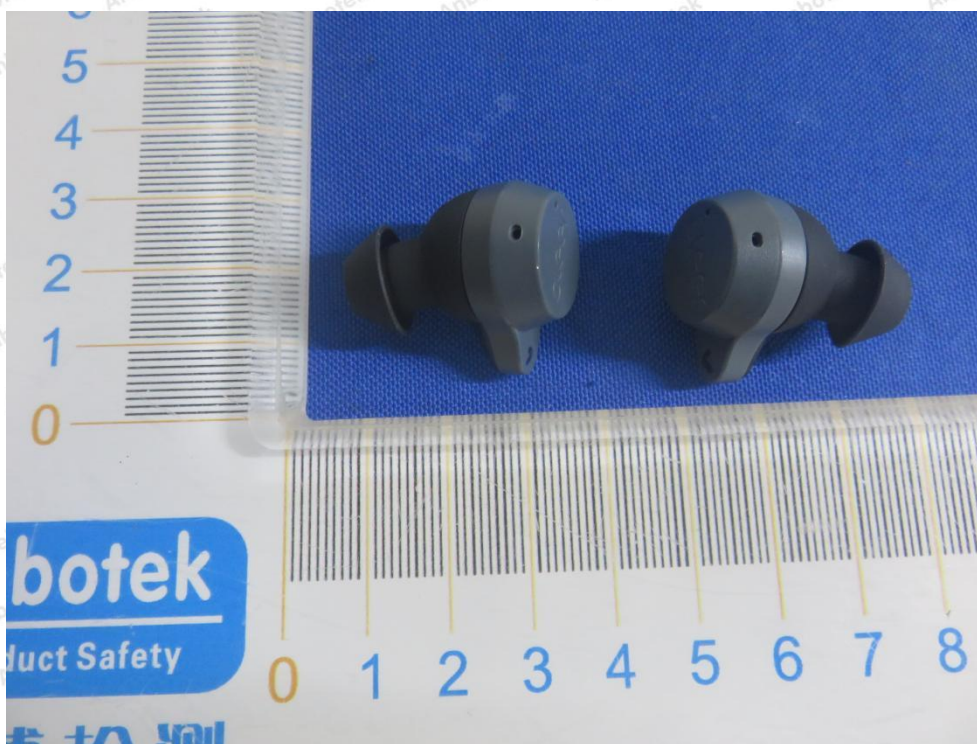

Anbotek

Product Safety

Shenzhen Anbotek Compliance Laboratory Limited

Address: 1/F., Building D, Sogood Science and Technology Park, Sanwei Community, Hangcheng Street, Bao'an District, Shenzhen, Guangdong, China.
Tel: (86) 755-26066440 Fax: (86) 755-26014772 Email: service@anbotek.com

Hotline
400-003-0500
www.anbotek.com