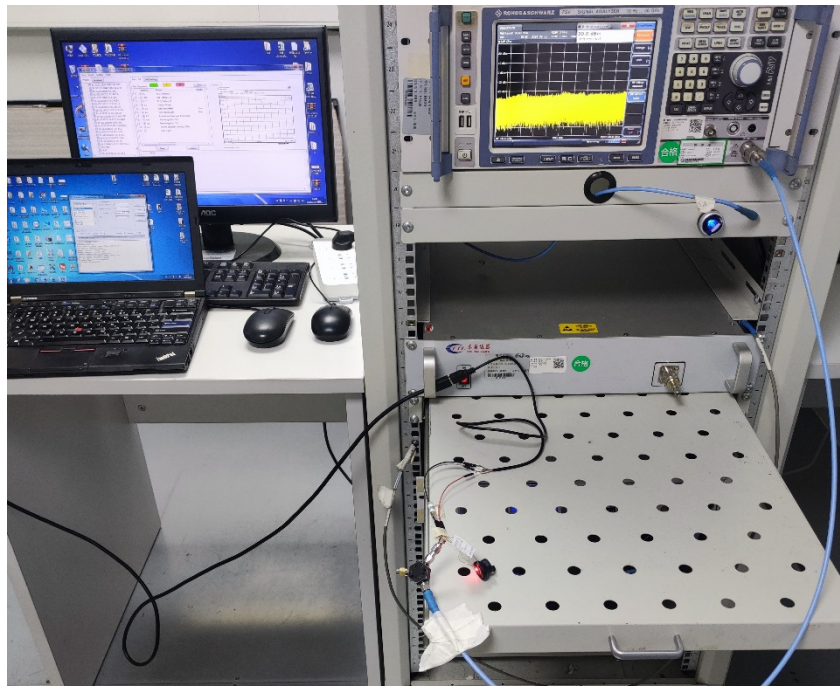

## TEST SETUP PHOTOS

### 1 Radiated Test Photo

Below 30MHz

30MHz-1GHz

Close-up

Above 1GHz

Close-up

## 2 Conducted Test Photo

Conducted Test-BT3.0

Conducted Test-BLE